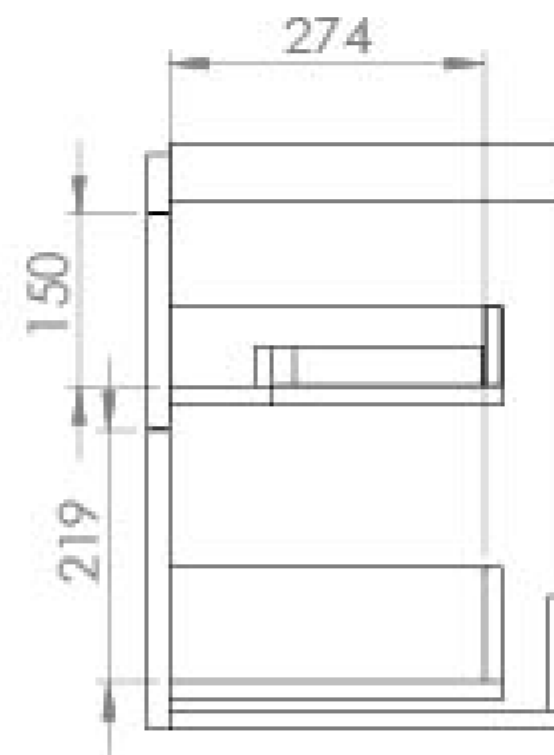

HYDE 70CM 2 DRAWER WALL MOUNTED UNIT – MATTE FIORD

Product Code: HY070W2.MF

PRODUCT INFORMATION

Finish:	Matte Fiord
Height:	500mm
Width:	690mm
Depth:	365mm
Material	MDF, MFC
Weight	25kg
Guarantee	5 years
Configuration	2 Drawer
Drawer Type	Soft close
Compatible Basin(s)	HY070B, HY070B.0TH
Handle(s) Required	2, purchase separately
Other Features	Easy installation Quick release drawers

DESCRIPTION

As the name suggests, the HYDE collection features short projection basins and vanity units with a contemporary design, perfect for small and compact bathroom spaces.

This 70cm 2 drawer wall mounted unit has a projection of only 37cm, making it perfect for bathrooms & cloakrooms where space is limited and storage is essential. It has two deep, soft closing drawers to hold plenty of toiletries, and the matte fiord finish will make it a focal point in the space it's fitted in.

*Basin to be purchased separately
Compatible basins: HY070B, HY070B.0TH

**Handles to be purchased separately

TECHNICAL DRAWING

Saneux reserves the right to alter the specifications and product range without prior notice. Dimensions are given as a guide only. Dimensions should not be used for surrounding furniture, fixtures and fittings until the product is on site.