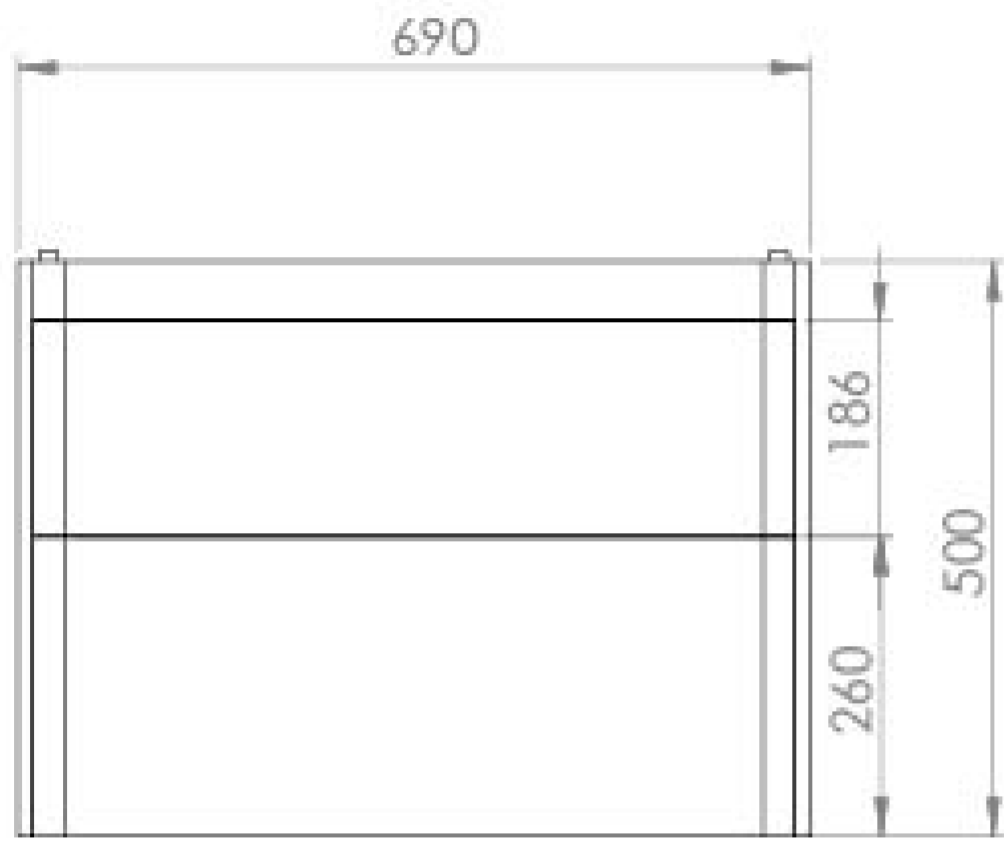

TECHNICAL DRAWING

Saneux reserves the right to alter the specifications and product range without prior notice. Dimensions are given as a guide only. Dimensions should not be used for surrounding furniture, fixtures and fittings until the product is on site.

<https://saneux.com/products/hyde-70cm-2-drawer-wall-mounted-unit-matte-fiord>