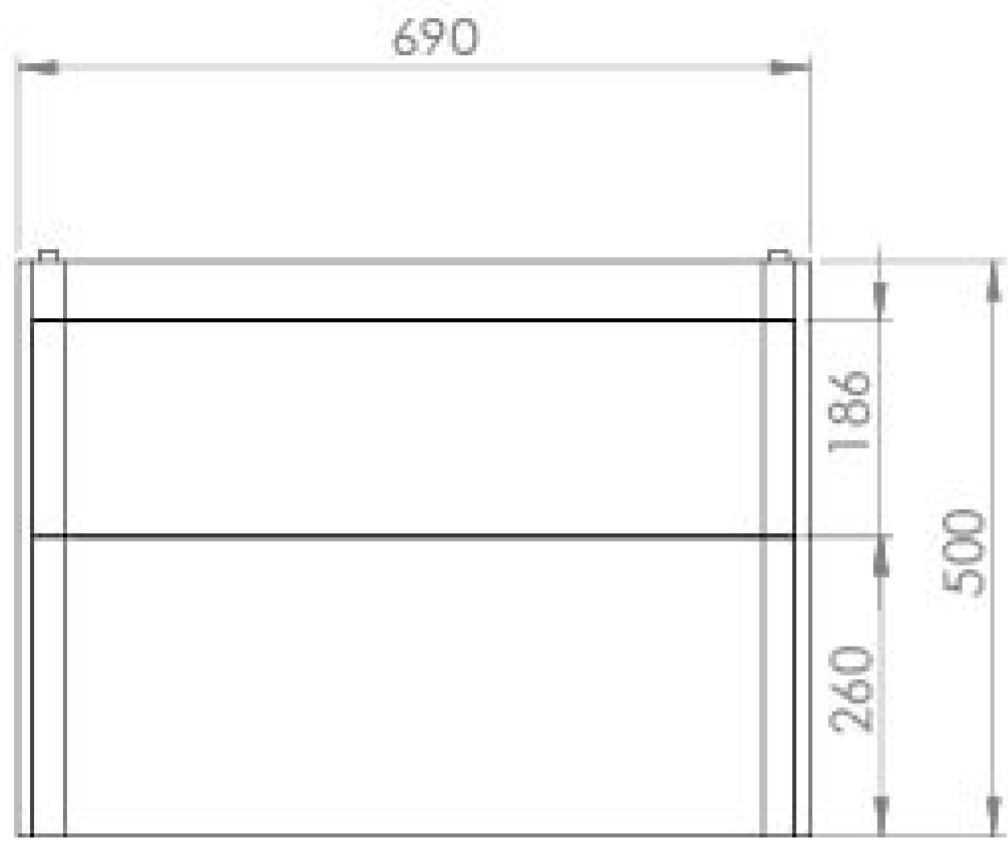

TECHNICAL DRAWING

Saneux reserves the right to alter the specifications and product range without prior notice. Dimensions are given as a guide only. Dimensions should not be used for surrounding furniture, fixtures and fittings until the product is on site.

<https://saneux.com/products/hyde-70cm-2-drawer-wall-mounted-unit-matte-fiord>