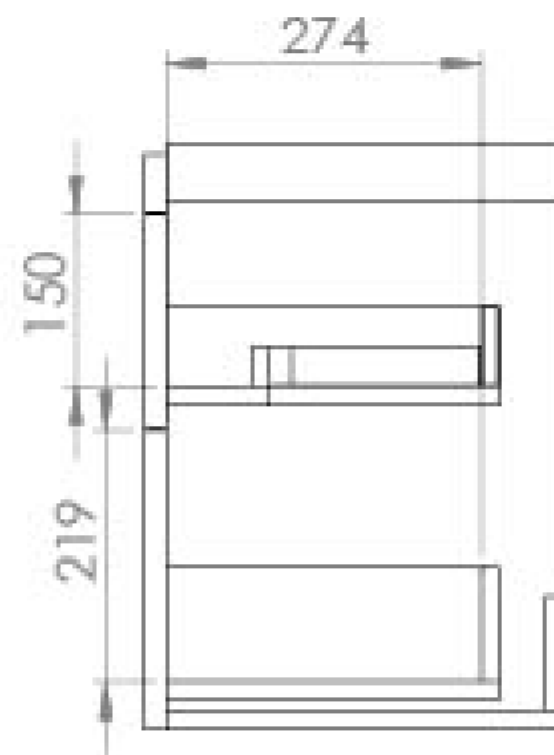

HYDE 70CM 2 DRAWER WALL MOUNTED UNIT – MATTE FIORD

Product Code: HY070W2.MF

PRODUCT INFORMATION

Finish:	Matte Fiord
Height:	500mm
Width:	690mm
Depth:	365mm
Material	MDF, MFC
Weight	25kg
Guarantee	5 years
Configuration	2 Drawer
Drawer Type	Soft close
Compatible Basin(s)	HY070B, HY070B.0TH
Handle(s) Required	2, purchase separately
Other Features	Easy installation Quick release drawers

DESCRIPTION

As the name suggests, the HYDE collection features short projection basins and vanity units with a contemporary design, perfect for small and compact bathroom spaces.

This 70cm 2 drawer wall mounted unit has a projection of only 37cm, making it perfect for bathrooms & cloakrooms where space is limited and storage is essential. It has two deep, soft closing drawers to hold plenty of toiletries, and the matte fiord finish will make it a focal point in the space it's fitted in.

*Basin to be purchased separately
Compatible basins: HY070B, HY070B.0TH

**Handles to be purchased separately

TECHNICAL DRAWING

Saneux reserves the right to alter the specifications and product range without prior notice. Dimensions are given as a guide only. Dimensions should not be used for surrounding furniture, fixtures and fittings until the product is on site.