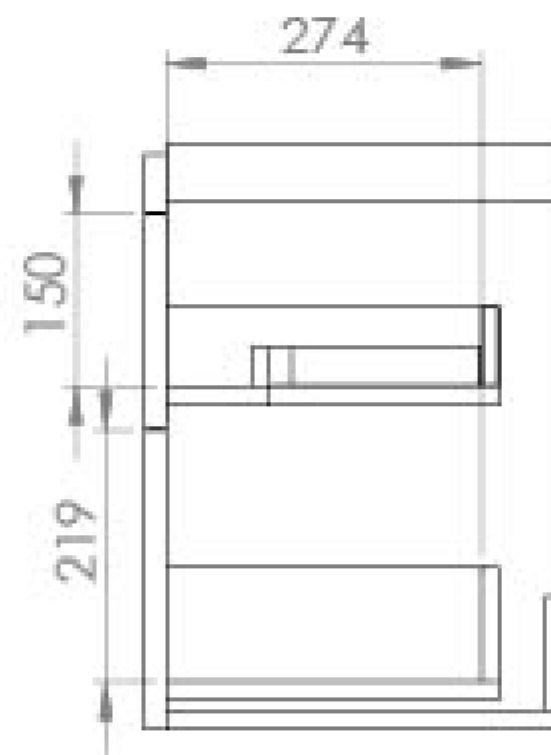

HYDE 70CM 2 DRAWER WALL MOUNTED UNIT – MATTE FIORD

Product Code: HY070W2.MF

PRODUCT INFORMATION

Finish:	Matte Fiord
Height:	500mm
Width:	690mm
Depth:	365mm
Material	MDF, MFC
Weight	25kg
Guarantee	5 years
Configuration	2 Drawer
Drawer Type	Soft close
Compatible Basin(s)	HY070B, HY070B.0TH
Handle(s) Required	2, purchase separately
Other Features	Easy installation Quick release drawers

DESCRIPTION

As the name suggests, the HYDE collection features short projection basins and vanity units with a contemporary design, perfect for small and compact bathroom spaces.

This 70cm 2 drawer wall mounted unit has a projection of only 37cm, making it perfect for bathrooms & cloakrooms where space is limited and storage is essential. It has two deep, soft closing drawers to hold plenty of toiletries, and the matte fiord finish will make it a focal point in the space it's fitted in.

*Basin to be purchased separately
Compatible basins: HY070B, HY070B.0TH

**Handles to be purchased separately

TECHNICAL DRAWING

Saneux reserves the right to alter the specifications and product range without prior notice. Dimensions are given as a guide only. Dimensions should not be used for surrounding furniture, fixtures and fittings until the product is on site.