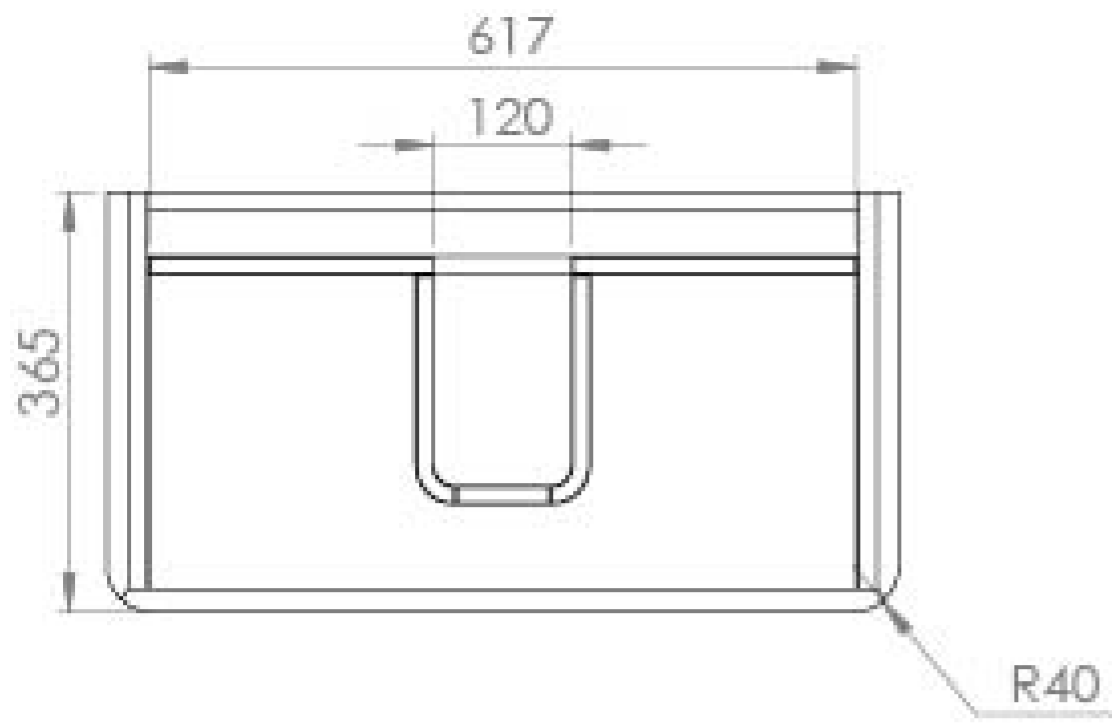

HYDE 70CM 2 DRAWER WALL MOUNTED UNIT – MATTE FIORD

Product Code: HY070W2.MF

PRODUCT INFORMATION

Finish:	Matte Fiord
Height:	500mm
Width:	690mm
Depth:	365mm
Material	MDF, MFC
Weight	25kg
Guarantee	5 years
Configuration	2 Drawer
Drawer Type	Soft close
Compatible Basin(s)	HY070B, HY070B.0TH
Handle(s) Required	2, purchase separately
Other Features	Easy installation Quick release drawers

DESCRIPTION

As the name suggests, the HYDE collection features short projection basins and vanity units with a contemporary design, perfect for small and compact bathroom spaces.

This 70cm 2 drawer wall mounted unit has a projection of only 37cm, making it perfect for bathrooms & cloakrooms where space is limited and storage is essential. It has two deep, soft closing drawers to hold plenty of toiletries, and the matte fiord finish will make it a focal point in the space it's fitted in.

*Basin to be purchased separately
Compatible basins: HY070B, HY070B.0TH

**Handles to be purchased separately

TECHNICAL DRAWING

Saneux reserves the right to alter the specifications and product range without prior notice. Dimensions are given as a guide only. Dimensions should not be used for surrounding furniture, fixtures and fittings until the product is on site.