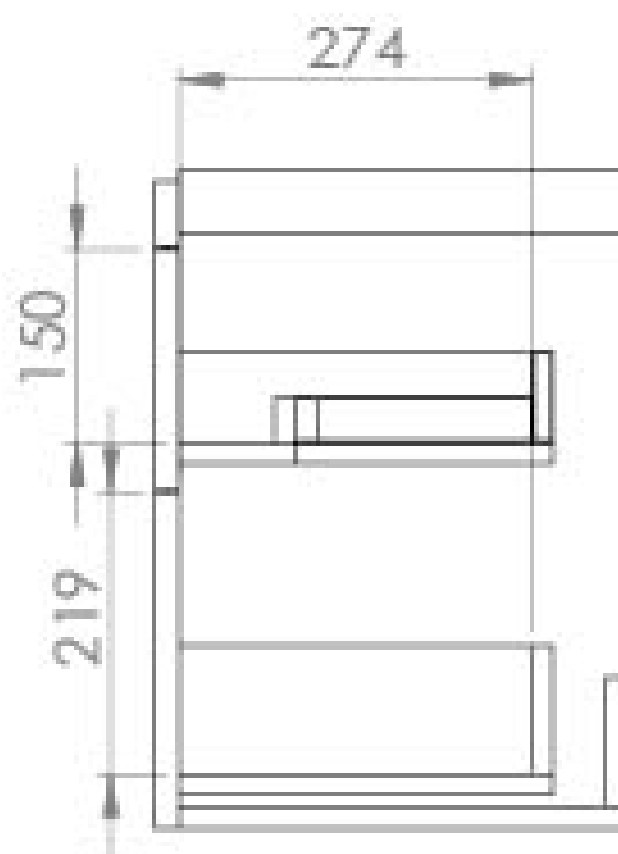

TECHNICAL DRAWING

Saneux reserves the right to alter the specifications and product range without prior notice. Dimensions are given as a guide only. Dimensions should not be used for surrounding furniture, fixtures and fittings until the product is on site.

<https://saneux.com/products/hyde-55cm-2-drawer-wall-mounted-unit-matte-fiord>