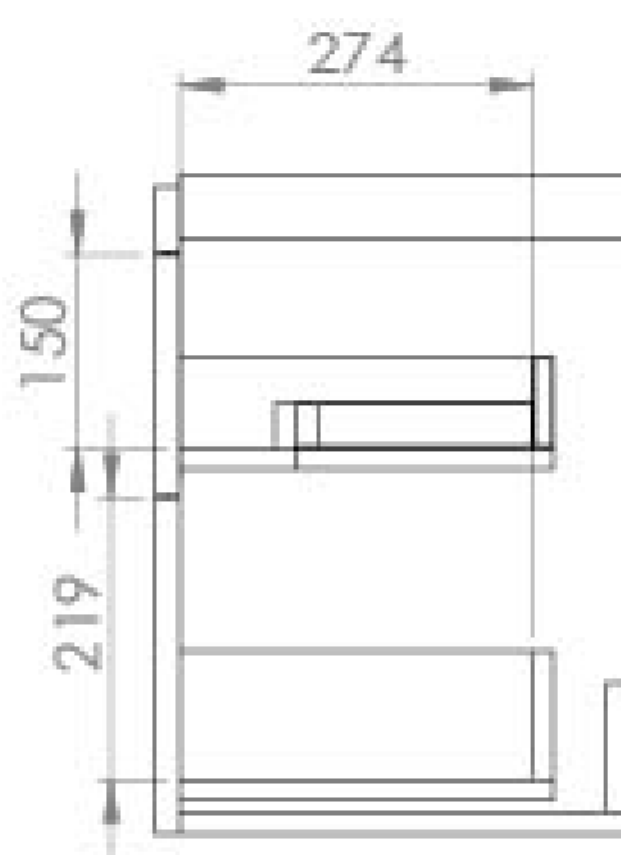

HYDE 55CM 2 DRAWER WALL MOUNTED UNIT - MATTE FIORD

Product Code: HY055W2.MF

PRODUCT INFORMATION

Finish:	Matte Fiord
Height:	500mm
Width:	535mm
Depth:	365mm
Material	MDF, MFC
Weight	21.6kg
Guarantee	5 years
Configuration	2 Drawer
Drawer Type	Soft close
Compatible Basin(s)	HY055B, HY055B.0TH
Handle(s) Required	2, purchase separately
Other Features	Easy installation Quick release drawers

DESCRIPTION

As the name suggests, the HYDE collection features short projection basins and vanity units with a contemporary design, perfect for small and compact bathroom spaces.

This 55cm 2 drawer wall mounted unit has a projection of only 37cm, making it perfect for bathrooms & cloakrooms where space is scarce yet storage is essential. It has two deep, soft closing drawers to hold plenty of toiletries, and the matte fiord finish will make it a focal point in the space it's fitted in.

*Basin to be purchased separately
Compatible basins: HY055B, HY055B.0TH

**Handles to be purchased separately

TECHNICAL DRAWING

Saneux reserves the right to alter the specifications and product range without prior notice. Dimensions are given as a guide only. Dimensions should not be used for surrounding furniture, fixtures and fittings until the product is on site.