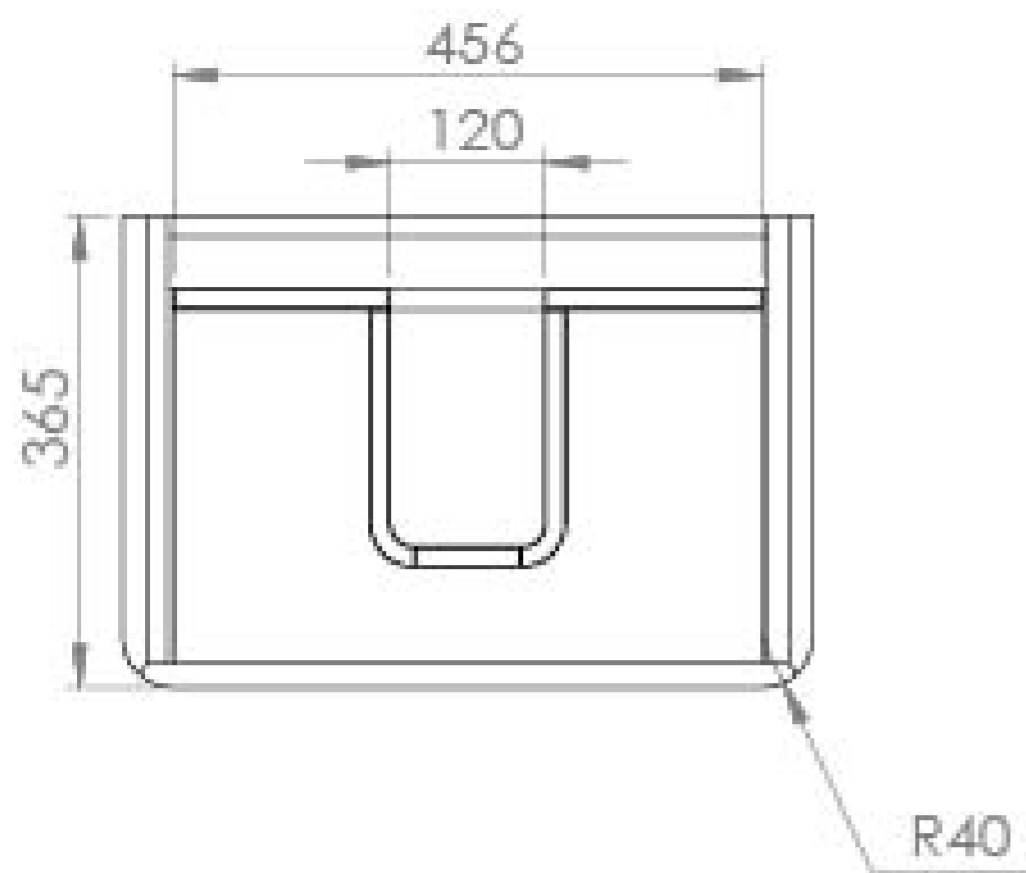

HYDE 55CM 2 DRAWER WALL MOUNTED UNIT - MATTE FIORD

Product Code: HY055W2.MF

PRODUCT INFORMATION

Finish:	Matte Fiord
Height:	500mm
Width:	535mm
Depth:	365mm
Material	MDF, MFC
Weight	21.6kg
Guarantee	5 years
Configuration	2 Drawer
Drawer Type	Soft close
Compatible Basin(s)	HY055B, HY055B.0TH
Handle(s) Required	2, purchase separately
Other Features	Easy installation Quick release drawers

DESCRIPTION

As the name suggests, the HYDE collection features short projection basins and vanity units with a contemporary design, perfect for small and compact bathroom spaces.

This 55cm 2 drawer wall mounted unit has a projection of only 37cm, making it perfect for bathrooms & cloakrooms where space is scarce yet storage is essential. It has two deep, soft closing drawers to hold plenty of toiletries, and the matte fiord finish will make it a focal point in the space it's fitted in.

*Basin to be purchased separately
Compatible basins: HY055B, HY055B.0TH

**Handles to be purchased separately

TECHNICAL DRAWING

Saneux reserves the right to alter the specifications and product range without prior notice. Dimensions are given as a guide only. Dimensions should not be used for surrounding furniture, fixtures and fittings until the product is on site.