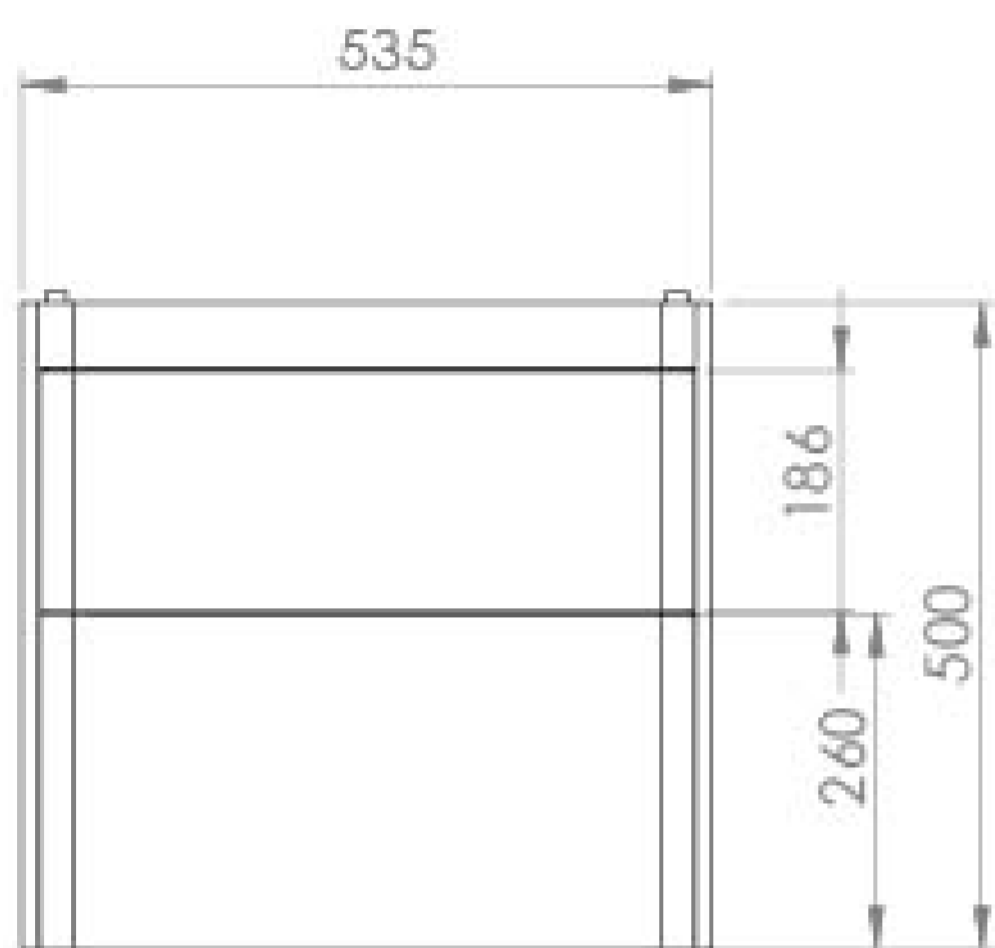

HYDE 55CM 2 DRAWER WALL MOUNTED UNIT - MATTE FIORD

Product Code: HY055W2.MF

PRODUCT INFORMATION

Finish:	Matte Fiord
Height:	500mm
Width:	535mm
Depth:	365mm
Material	MDF, MFC
Weight	21.6kg
Guarantee	5 years
Configuration	2 Drawer
Drawer Type	Soft close
Compatible Basin(s)	HY055B, HY055B.0TH
Handle(s) Required	2, purchase separately
Other Features	Easy installation Quick release drawers

DESCRIPTION

As the name suggests, the HYDE collection features short projection basins and vanity units with a contemporary design, perfect for small and compact bathroom spaces.

This 55cm 2 drawer wall mounted unit has a projection of only 37cm, making it perfect for bathrooms & cloakrooms where space is scarce yet storage is essential. It has two deep, soft closing drawers to hold plenty of toiletries, and the matte fiord finish will make it a focal point in the space it's fitted in.

*Basin to be purchased separately
Compatible basins: HY055B, HY055B.0TH

**Handles to be purchased separately

TECHNICAL DRAWING

Saneux reserves the right to alter the specifications and product range without prior notice. Dimensions are given as a guide only. Dimensions should not be used for surrounding furniture, fixtures and fittings until the product is on site.