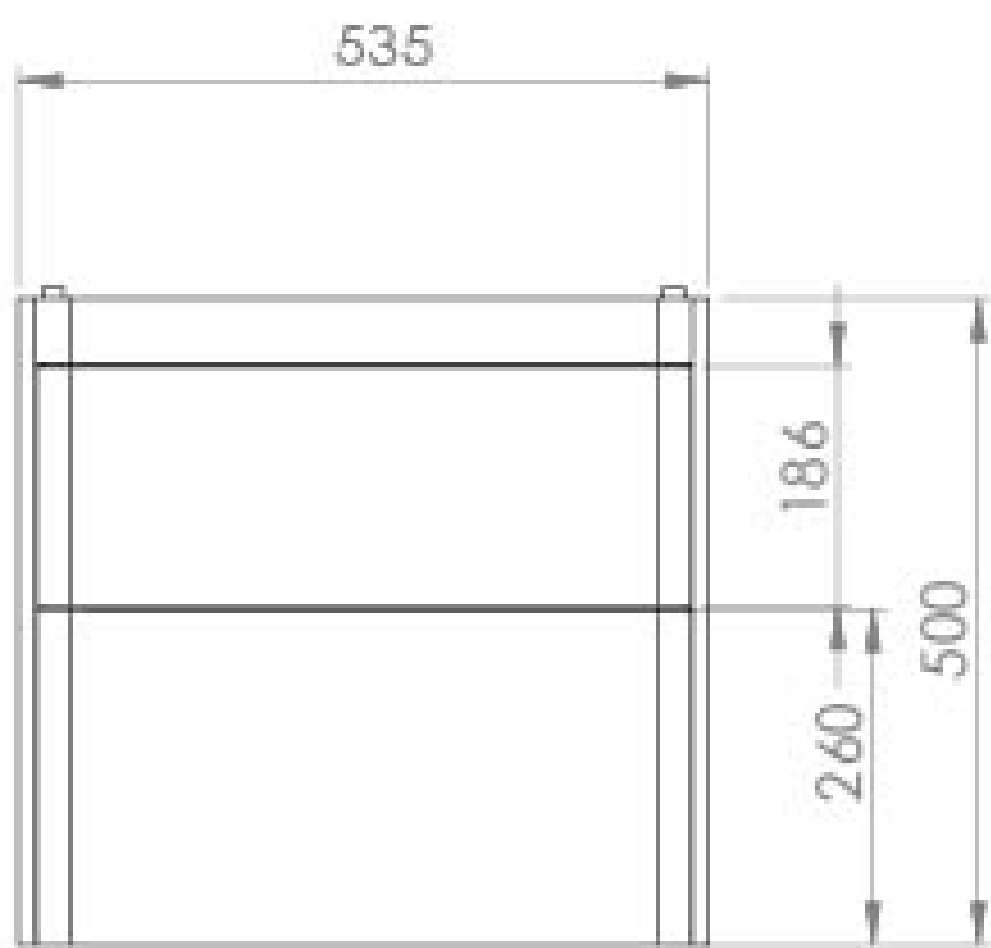

TECHNICAL DRAWING

Saneux reserves the right to alter the specifications and product range without prior notice. Dimensions are given as a guide only. Dimensions should not be used for surrounding furniture, fixtures and fittings until the product is on site.

<https://saneux.com/products/hyde-55cm-2-drawer-wall-mounted-unit-matte-fiord>