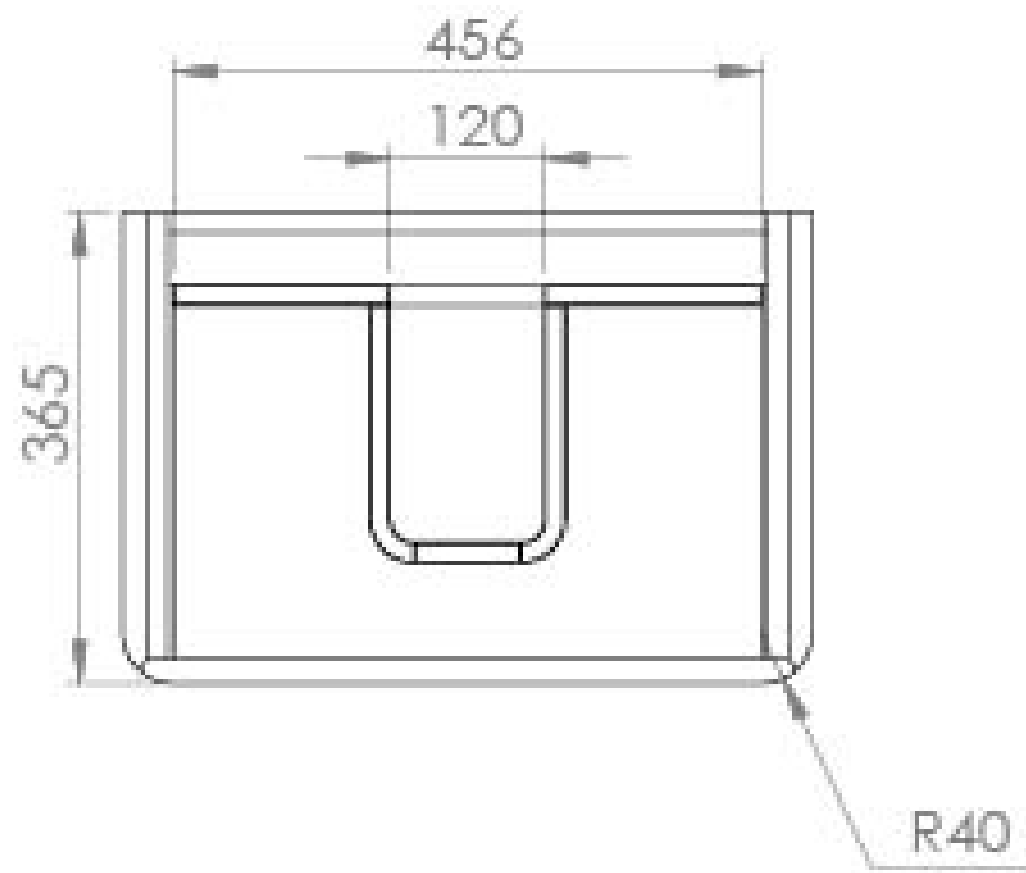

TECHNICAL DRAWING

Saneux reserves the right to alter the specifications and product range without prior notice. Dimensions are given as a guide only. Dimensions should not be used for surrounding furniture, fixtures and fittings until the product is on site.

<https://saneux.com/products/hyde-55cm-2-drawer-wall-mounted-unit-matte-fiord>