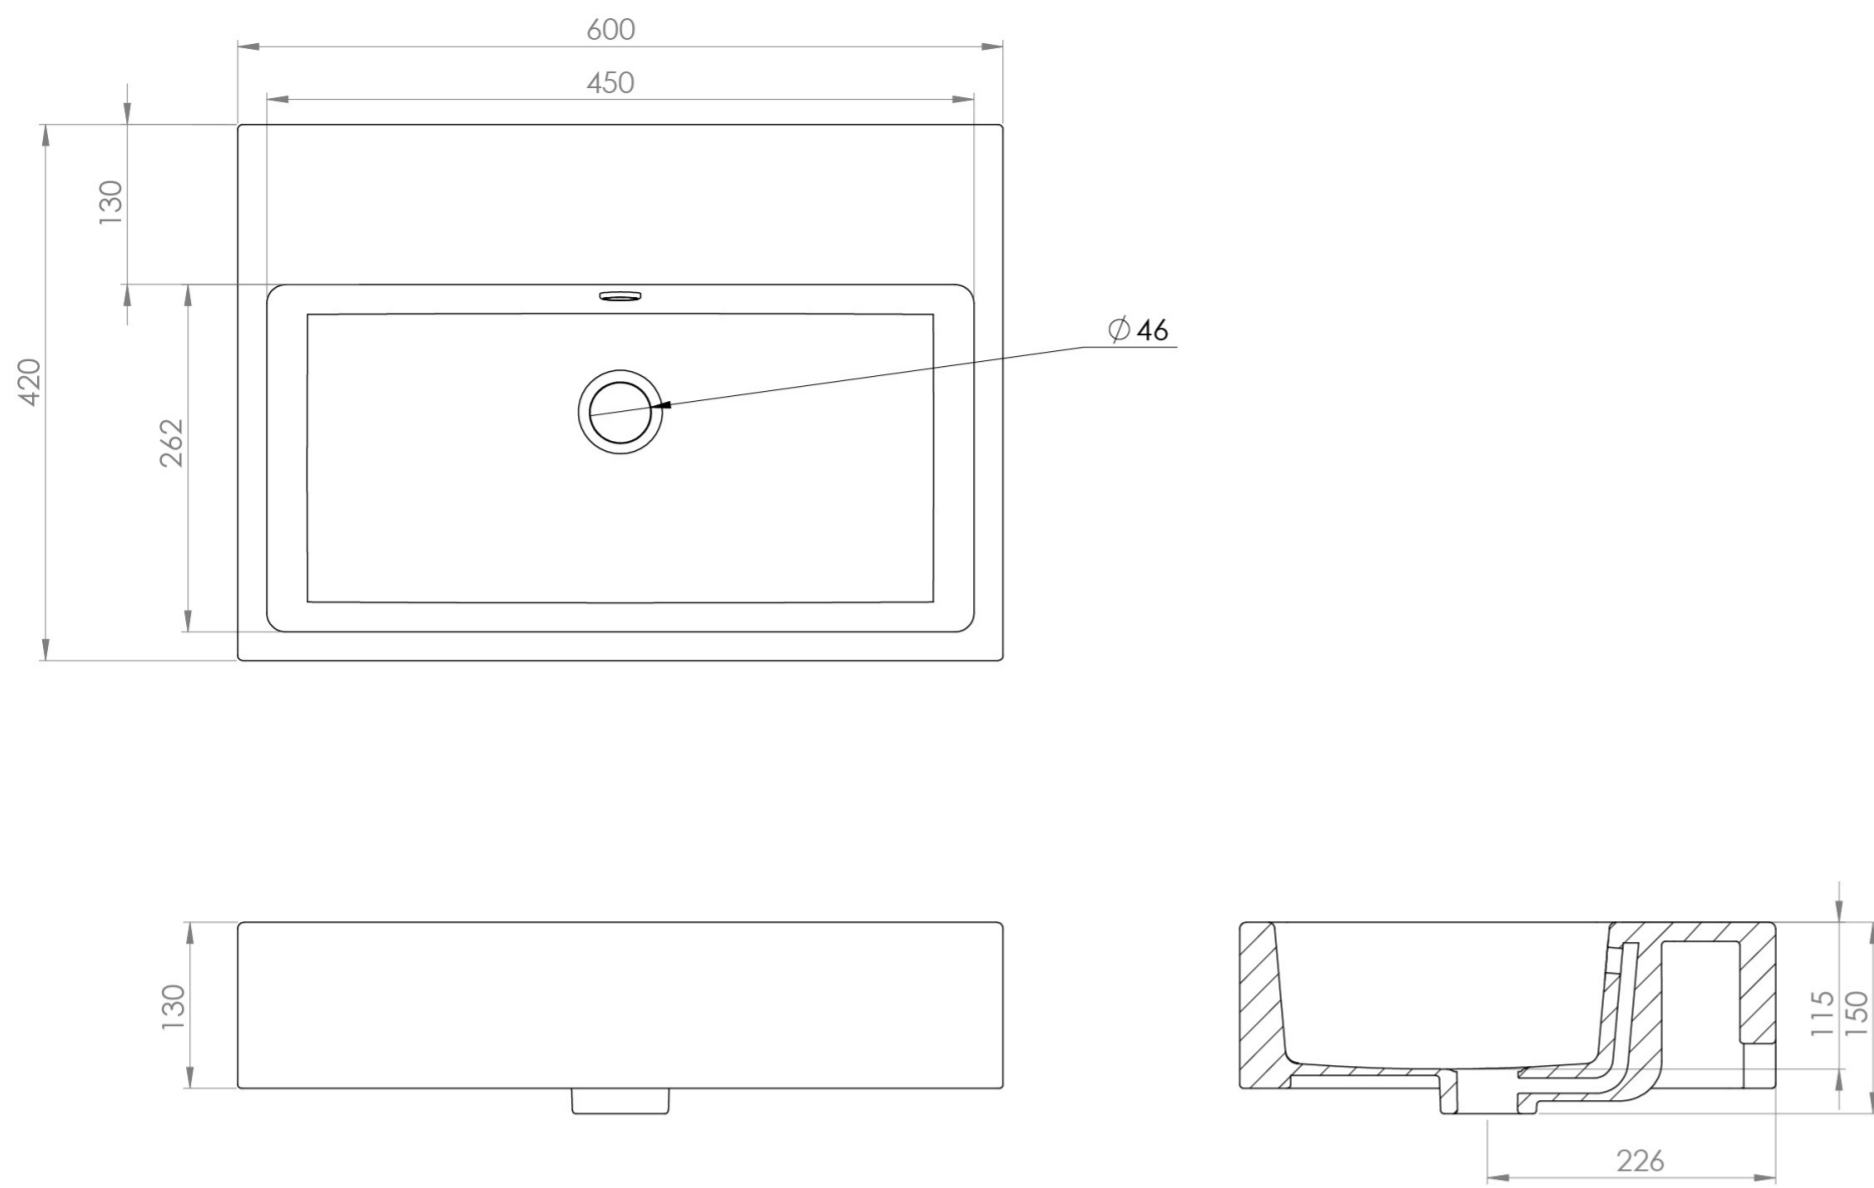

TECHNICAL DRAWING

Saneux reserves the right to alter the specifications and product range without prior notice. Dimensions are given as a guide only. Dimensions should not be used for surrounding furniture, fixtures and fittings until the product is on site.

<https://saneux.com/products/matteo-60x42cm-washbasin-0th-gloss-white>