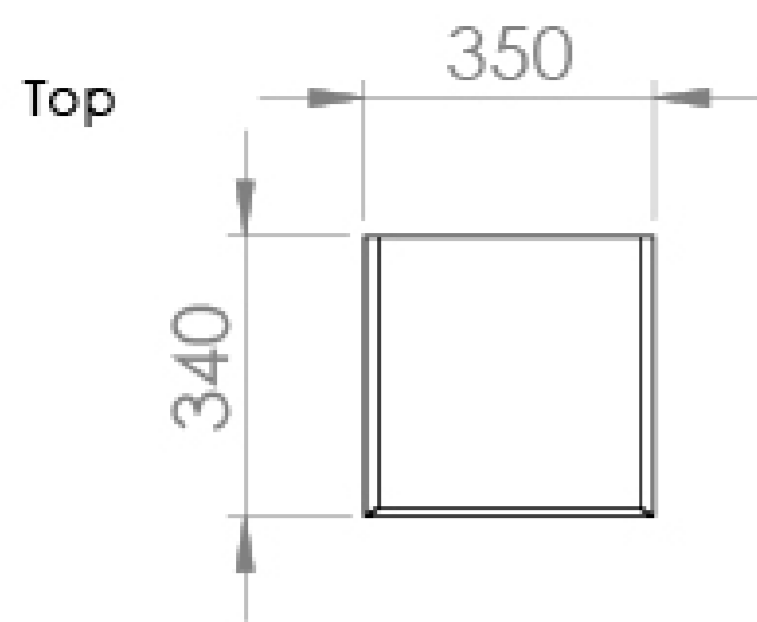

TECHNICAL DRAWING

Saneux reserves the right to alter the specifications and product range without prior notice. Dimensions are given as a guide only. Dimensions should not be used for surrounding furniture, fixtures and fittings until the product is on site.

<https://saneux.com/products/uni-35x170cm-side-unit-matte-white>