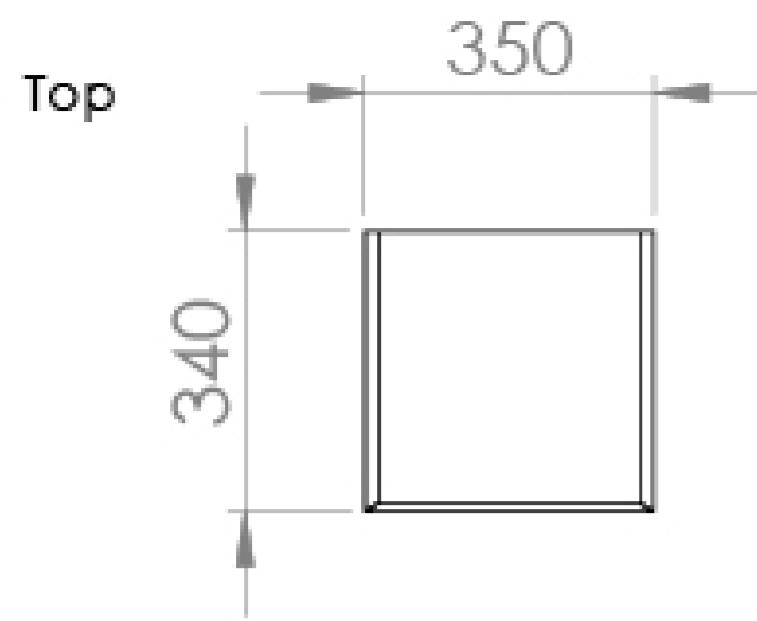

TECHNICAL DRAWING

Saneux reserves the right to alter the specifications and product range without prior notice. Dimensions are given as a guide only. Dimensions should not be used for surrounding furniture, fixtures and fittings until the product is on site.

<https://saneux.com/products/uni-35x170cm-side-unit-matte-white>