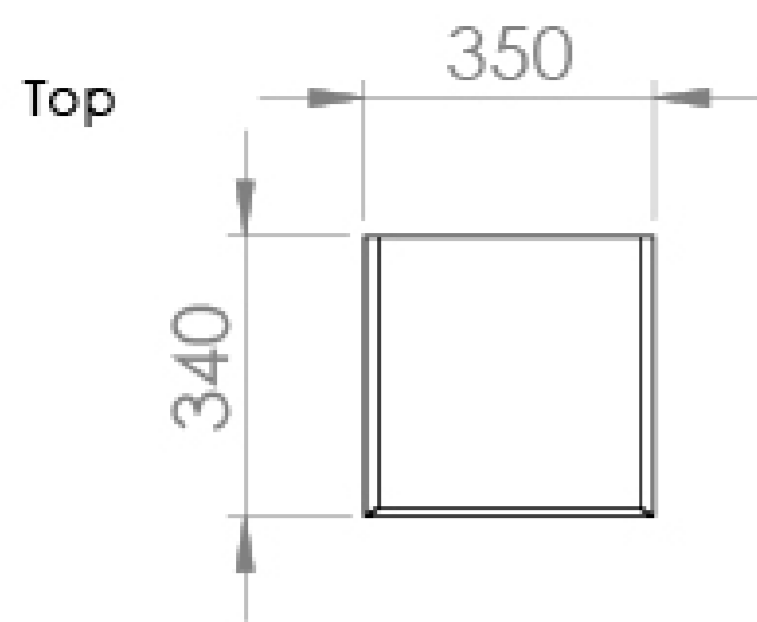

## UNI 35X170CM SIDE UNIT - MATTE WHITE

**Product Code:** UN035S.MW OLD

### PRODUCT INFORMATION

<b>Finish:</b>	Matte White
<b>Height:</b>	1700mm
<b>Width:</b>	350mm
<b>Depth:</b>	350mm
<b>Material</b>	MDF
<b>Weight</b>	25kg
<b>Shelf Quantity</b>	1x fixed wooden shelf 4x adjustable wooden shelves
<b>Guarantee</b>	5 years
<b>Configuration</b>	2 Door
<b>Door Type</b>	Soft close
<b>Door Opening</b>	Right hand

### DESCRIPTION

We've kept the UNI collection at a low profile - quite literally. It carries a vast range of slim profile basins with handle-less units to help you to create a contemporary bathroom.

If you're needing more space for your toiletries, opt for this tall side unit - it has plenty of room with the addition of 1 fixed shelf and 4 adjustable shelves, and will complement the other UNI vanity units available in the modern matte white finish too.

<https://saneux.com/products/uni-35x170cm-side-unit-matte-white>