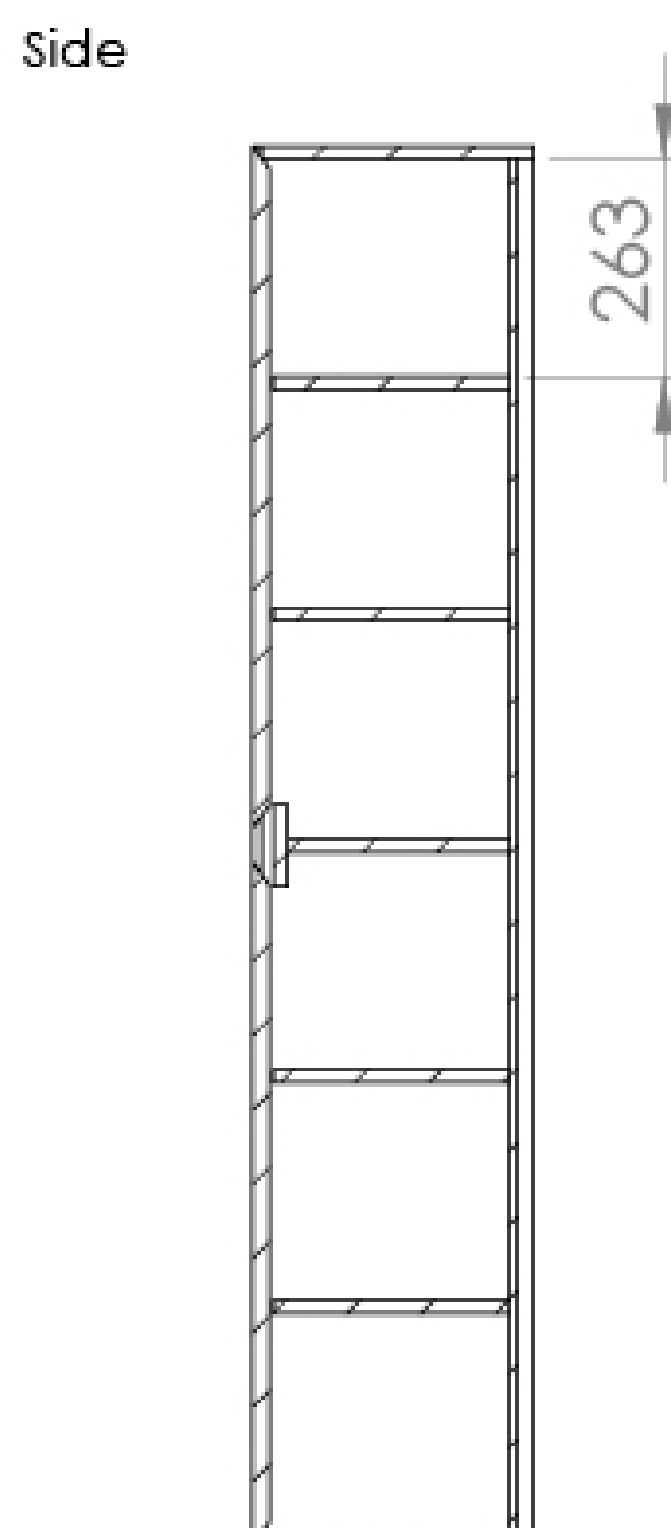

TECHNICAL DRAWING

Saneux reserves the right to alter the specifications and product range without prior notice. Dimensions are given as a guide only. Dimensions should not be used for surrounding furniture, fixtures and fittings until the product is on site.

<https://saneux.com/products/uni-35x170cm-side-unit-matte-white>