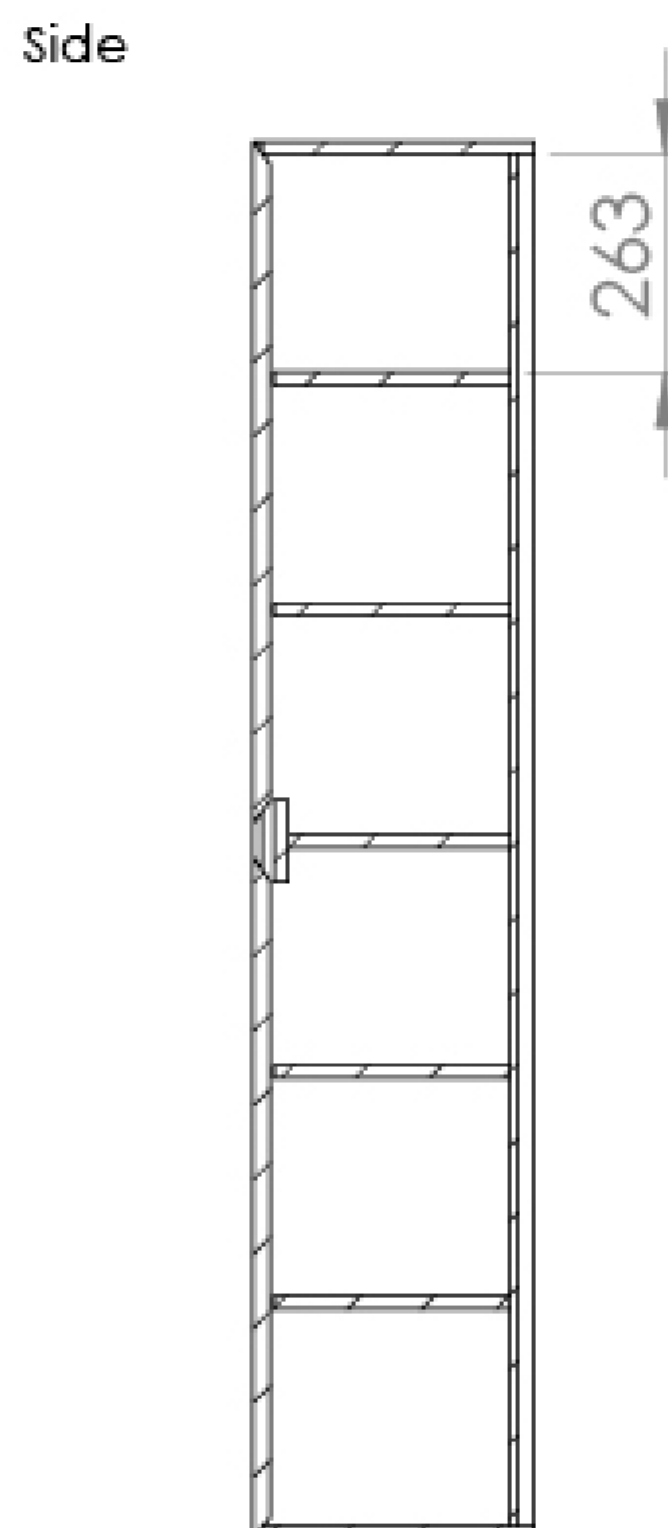

TECHNICAL DRAWING

Saneux reserves the right to alter the specifications and product range without prior notice. Dimensions are given as a guide only. Dimensions should not be used for surrounding furniture, fixtures and fittings until the product is on site.

<https://saneux.com/products/uni-35x170cm-side-unit-matte-white>