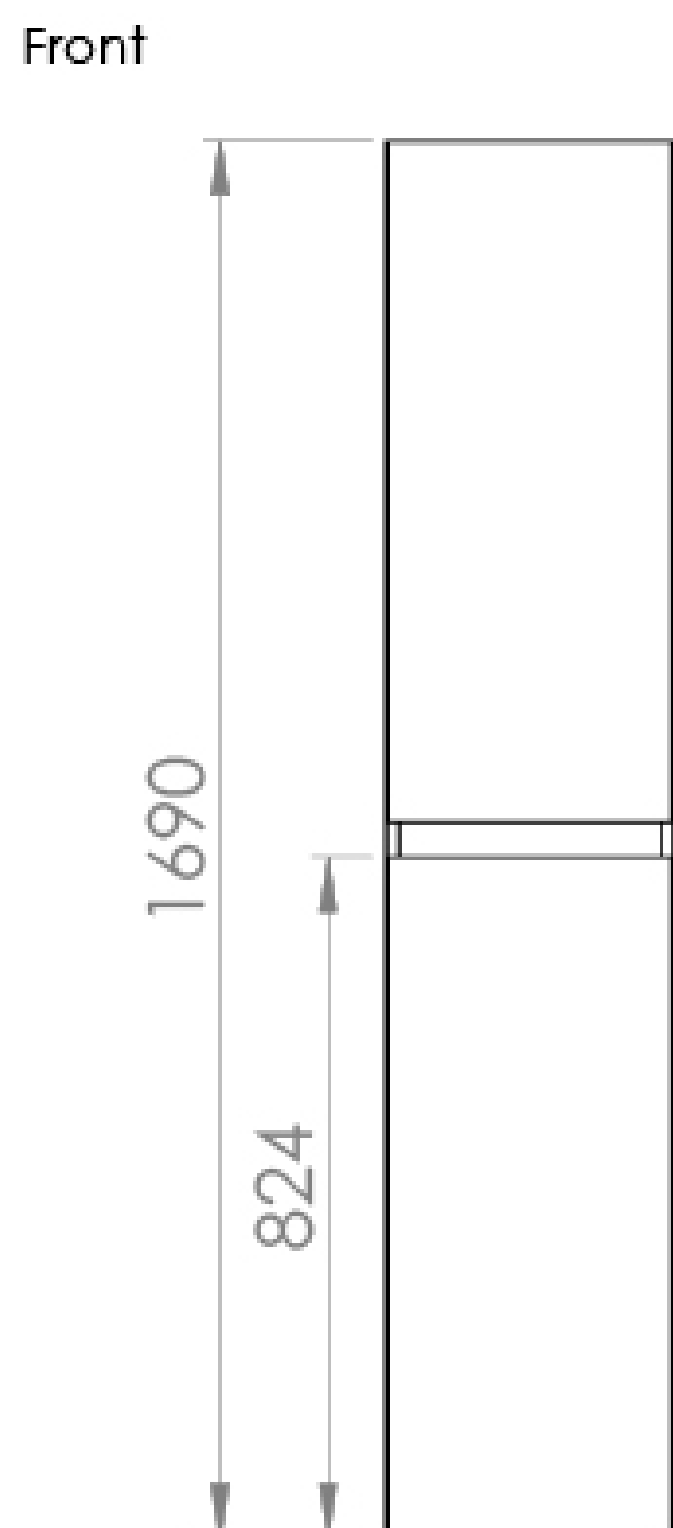

TECHNICAL DRAWING

Saneux reserves the right to alter the specifications and product range without prior notice. Dimensions are given as a guide only. Dimensions should not be used for surrounding furniture, fixtures and fittings until the product is on site.

<https://saneux.com/products/uni-35x170cm-side-unit-matte-white>