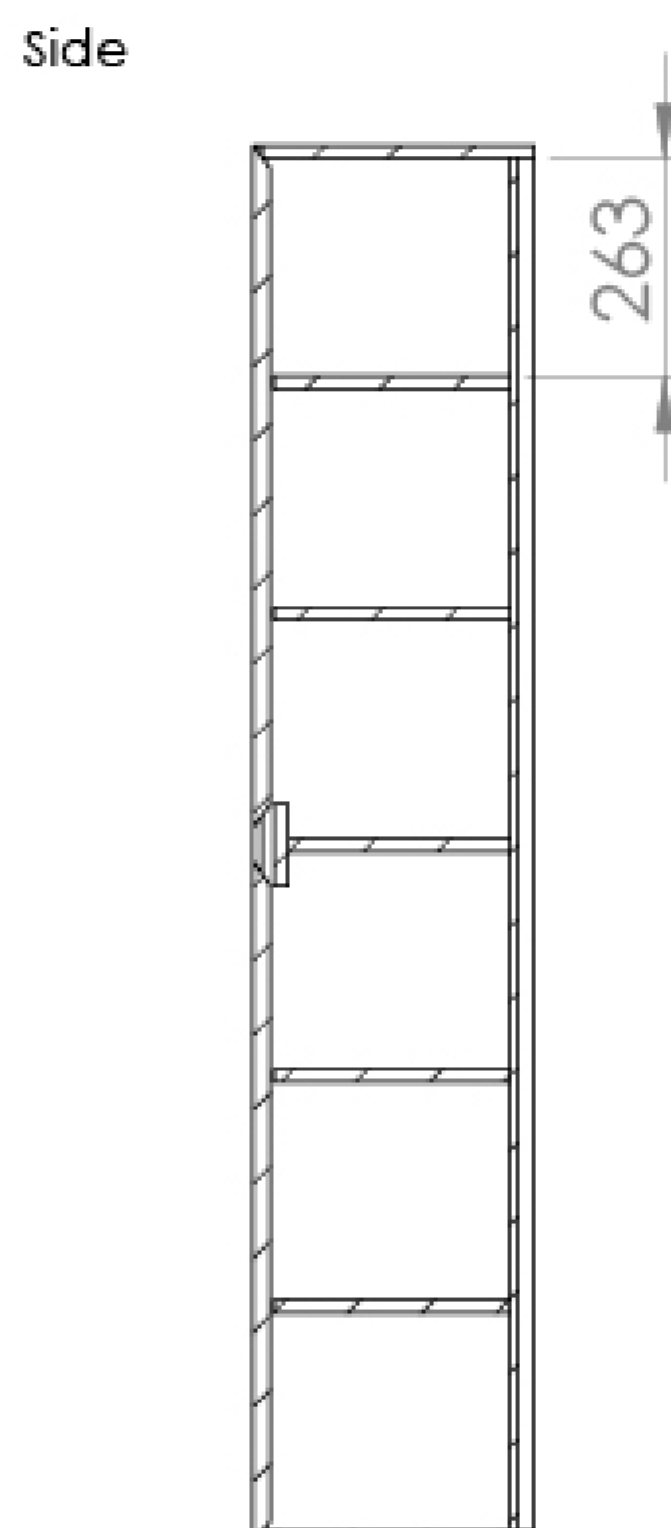

## UNI 35X170CM SIDE UNIT - MATTE WHITE

**Product Code:** UN035S.MW OLD

### PRODUCT INFORMATION

<b>Finish:</b>	Matte White
<b>Height:</b>	1700mm
<b>Width:</b>	350mm
<b>Depth:</b>	350mm
<b>Material</b>	MDF
<b>Weight</b>	25kg
<b>Shelf Quantity</b>	1x fixed wooden shelf 4x adjustable wooden shelves
<b>Guarantee</b>	5 years
<b>Configuration</b>	2 Door
<b>Door Type</b>	Soft close
<b>Door Opening</b>	Right hand

### DESCRIPTION

We've kept the UNI collection at a low profile - quite literally. It carries a vast range of slim profile basins with handle-less units to help you to create a contemporary bathroom.

If you're needing more space for your toiletries, opt for this tall side unit - it has plenty of room with the addition of 1 fixed shelf and 4 adjustable shelves, and will complement the other UNI vanity units available in the modern matte white finish too.

<https://saneux.com/products/uni-35x170cm-side-unit-matte-white>