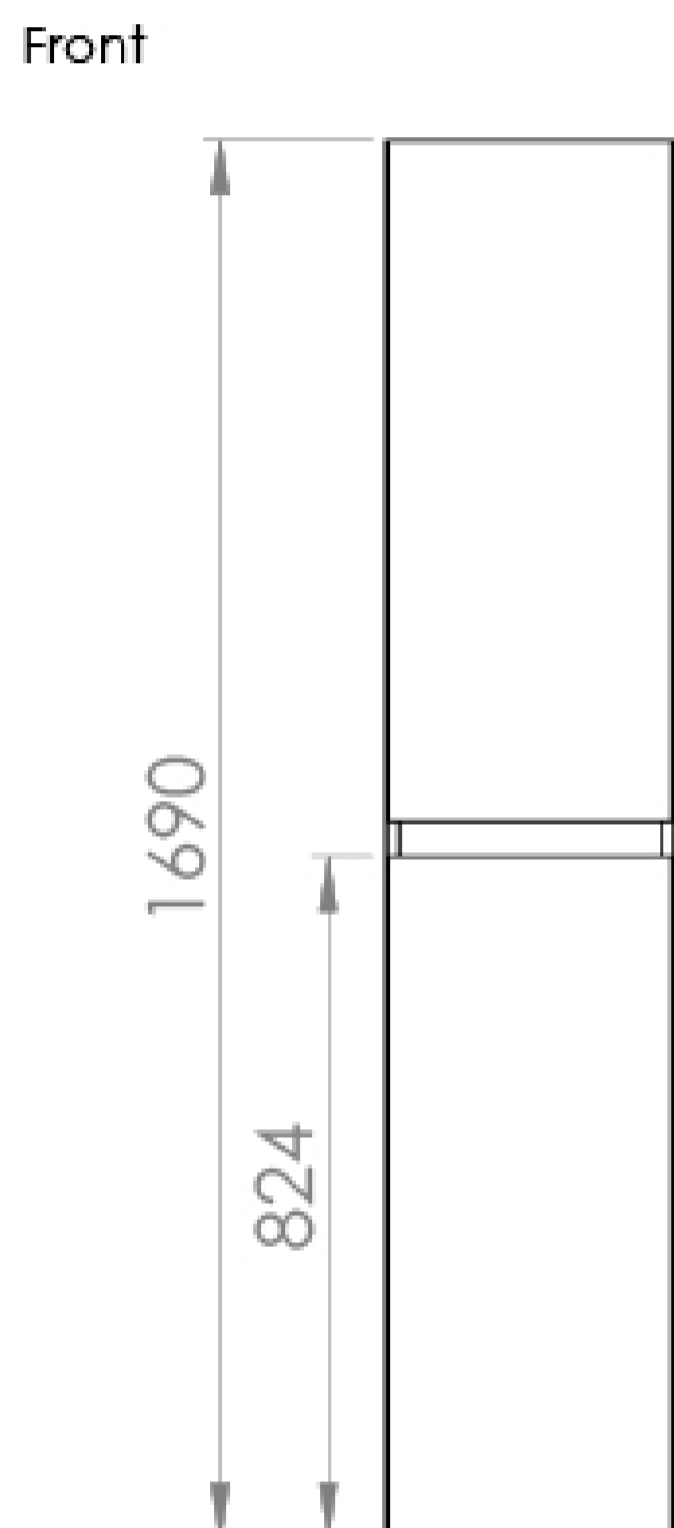

## UNI 35X170CM SIDE UNIT - MATTE WHITE

**Product Code:** UN035S.MW OLD

### PRODUCT INFORMATION

<b>Finish:</b>	Matte White
<b>Height:</b>	1700mm
<b>Width:</b>	350mm
<b>Depth:</b>	350mm
<b>Material</b>	MDF
<b>Weight</b>	25kg
<b>Shelf Quantity</b>	1x fixed wooden shelf 4x adjustable wooden shelves
<b>Guarantee</b>	5 years
<b>Configuration</b>	2 Door
<b>Door Type</b>	Soft close
<b>Door Opening</b>	Right hand

### DESCRIPTION

We've kept the UNI collection at a low profile - quite literally. It carries a vast range of slim profile basins with handle-less units to help you to create a contemporary bathroom.

If you're needing more space for your toiletries, opt for this tall side unit - it has plenty of room with the addition of 1 fixed shelf and 4 adjustable shelves, and will complement the other UNI vanity units available in the modern matte white finish too.