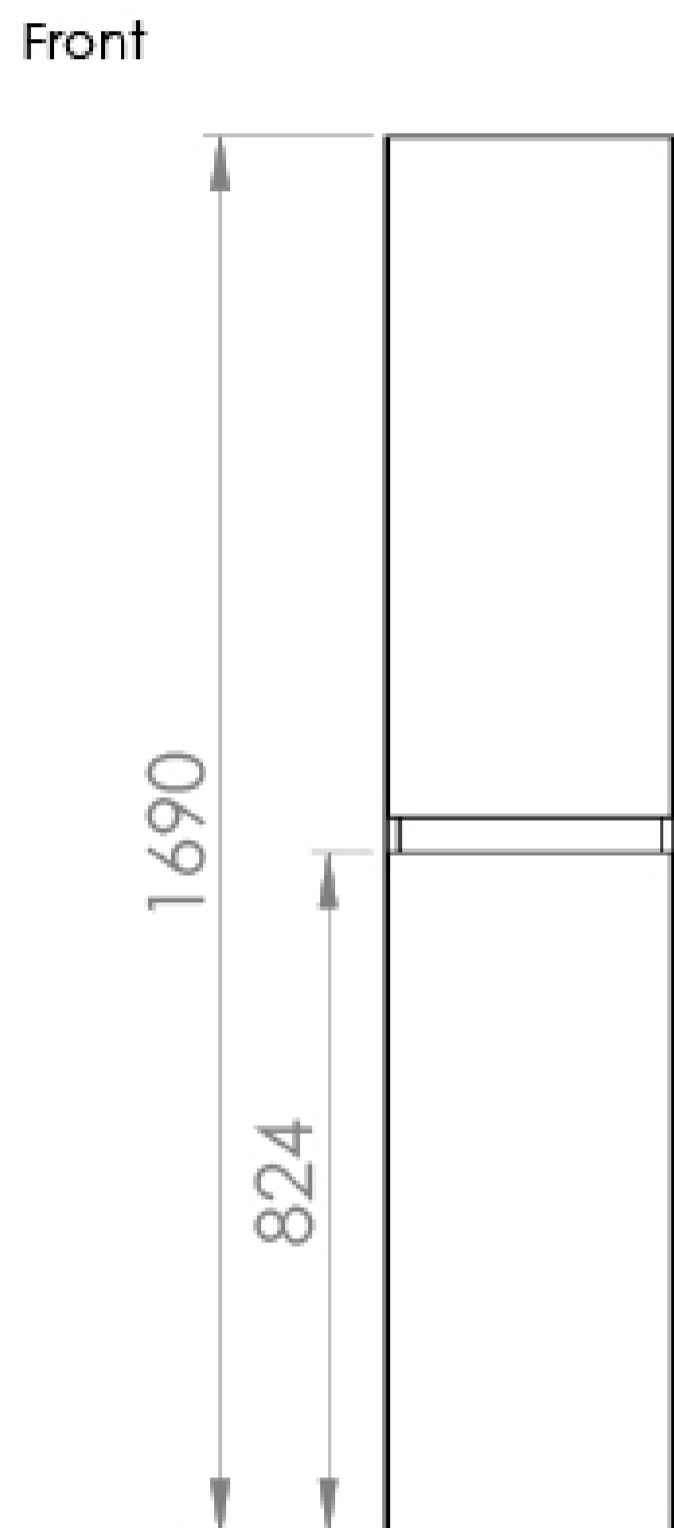

TECHNICAL DRAWING

Saneux reserves the right to alter the specifications and product range without prior notice. Dimensions are given as a guide only. Dimensions should not be used for surrounding furniture, fixtures and fittings until the product is on site.

<https://saneux.com/products/uni-35x170cm-side-unit-matte-white>