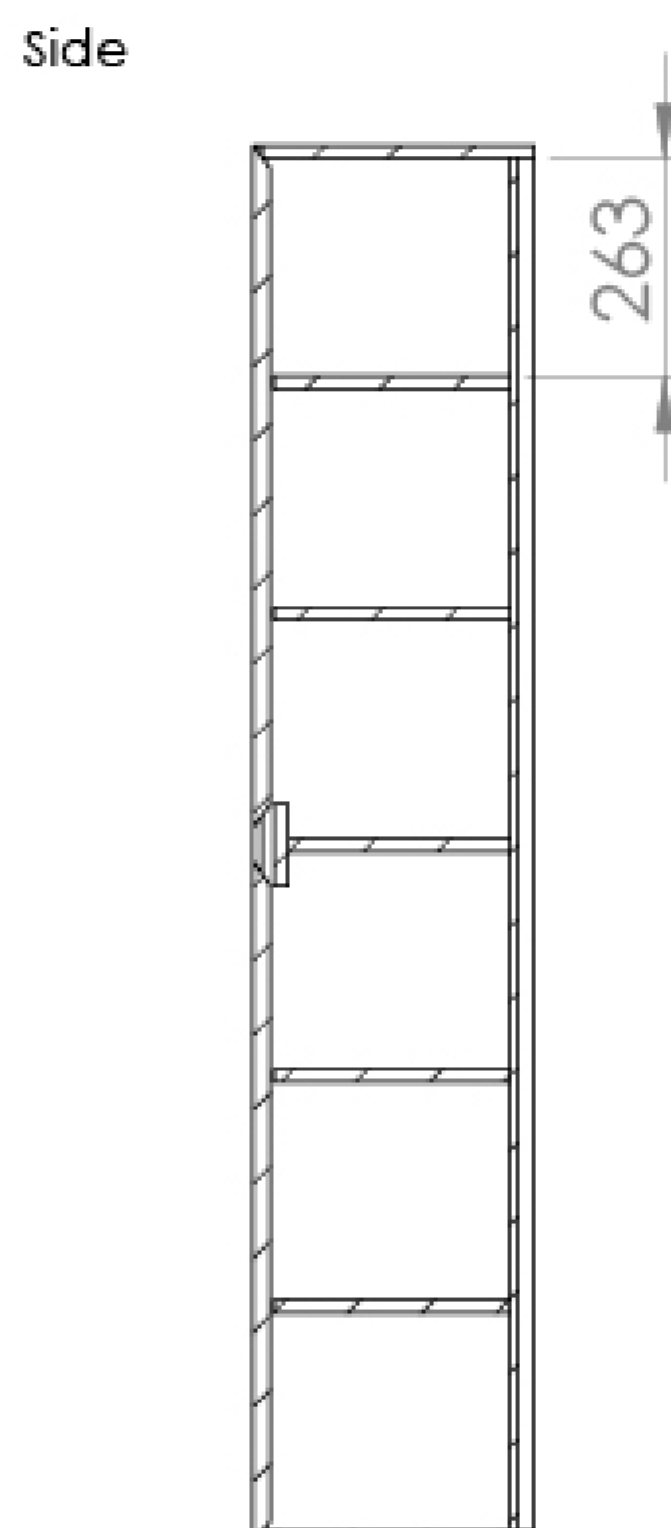

TECHNICAL DRAWING

Saneux reserves the right to alter the specifications and product range without prior notice. Dimensions are given as a guide only. Dimensions should not be used for surrounding furniture, fixtures and fittings until the product is on site.

<https://saneux.com/products/uni-35x170cm-side-unit-matte-white>