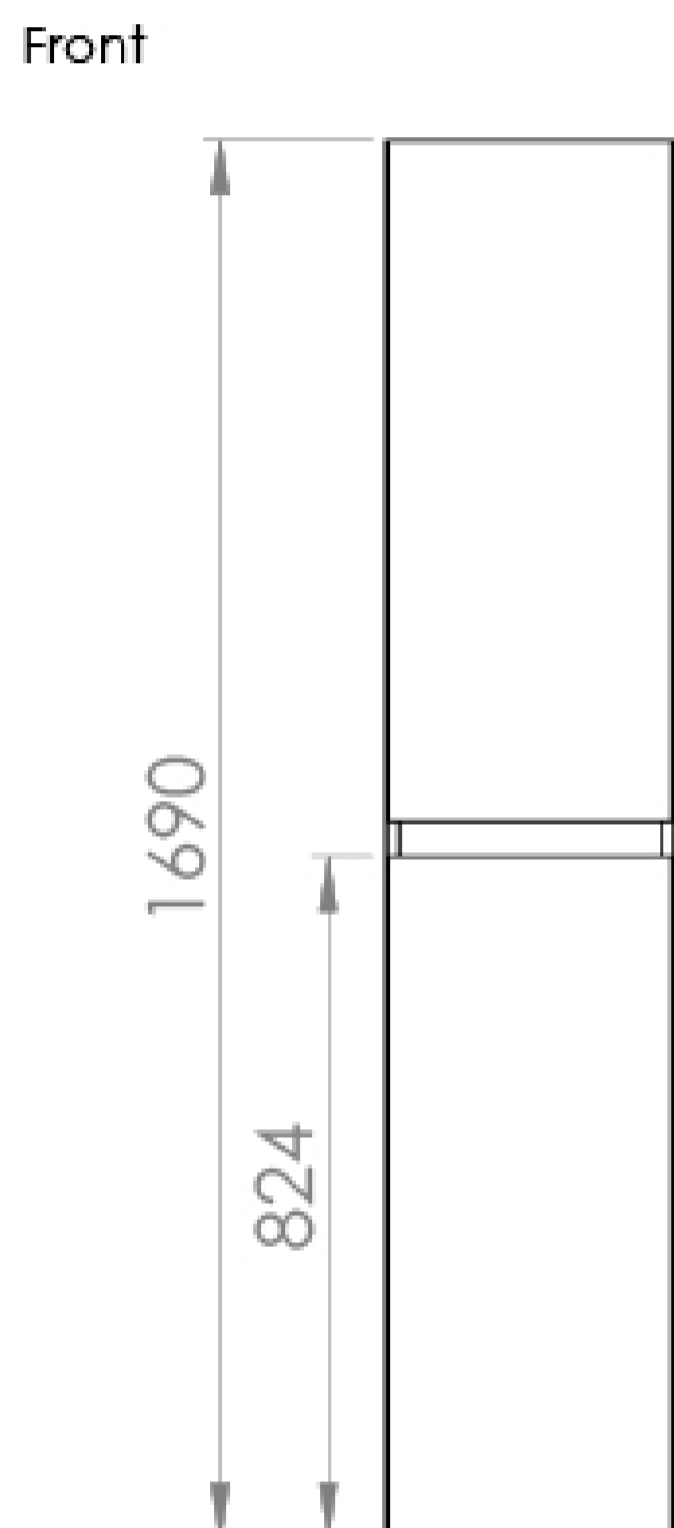

TECHNICAL DRAWING

Saneux reserves the right to alter the specifications and product range without prior notice. Dimensions are given as a guide only. Dimensions should not be used for surrounding furniture, fixtures and fittings until the product is on site.

<https://saneux.com/products/uni-35x170cm-side-unit-matte-white>