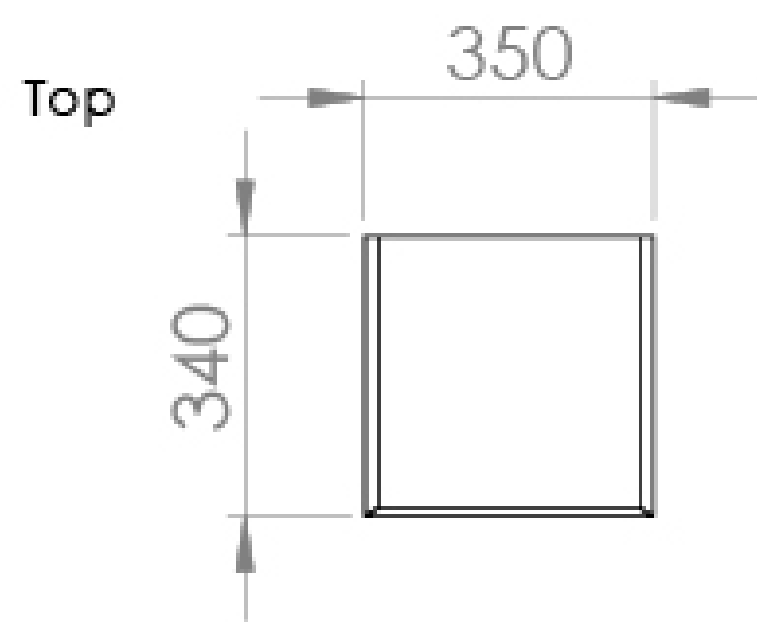

TECHNICAL DRAWING

Saneux reserves the right to alter the specifications and product range without prior notice. Dimensions are given as a guide only. Dimensions should not be used for surrounding furniture, fixtures and fittings until the product is on site.

<https://saneux.com/products/uni-35x170cm-side-unit-matte-white>