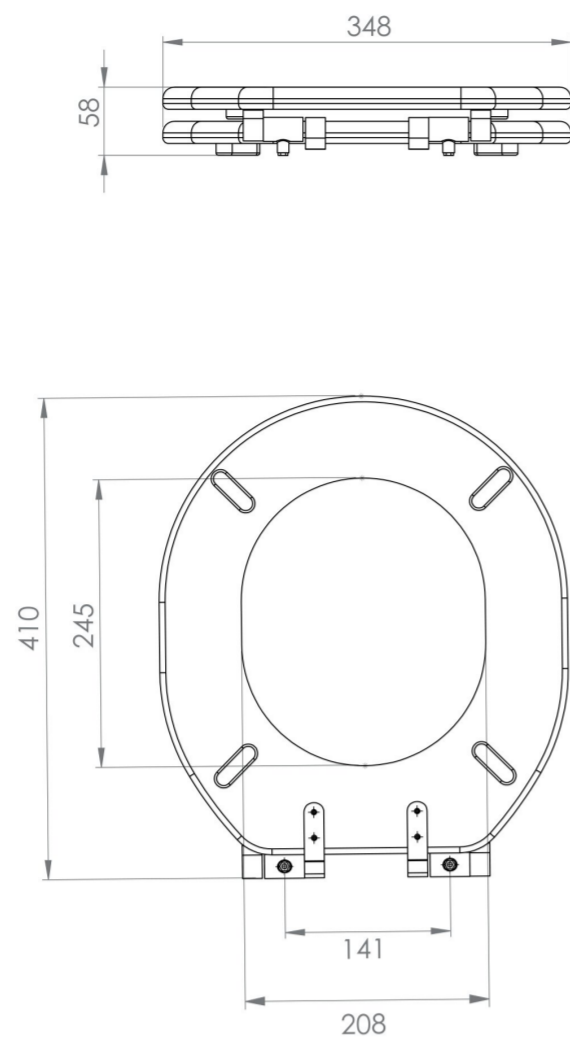

TECHNICAL DRAWING

Saneux reserves the right to alter the specifications and product range without prior notice. Dimensions are given as a guide only. Dimensions should not be used for surrounding furniture, fixtures and fittings until the product is on site.

<https://saneux.com/products/sofia-wood-standard-soft-close-seat-cover-for-socc01-obsidian-black>