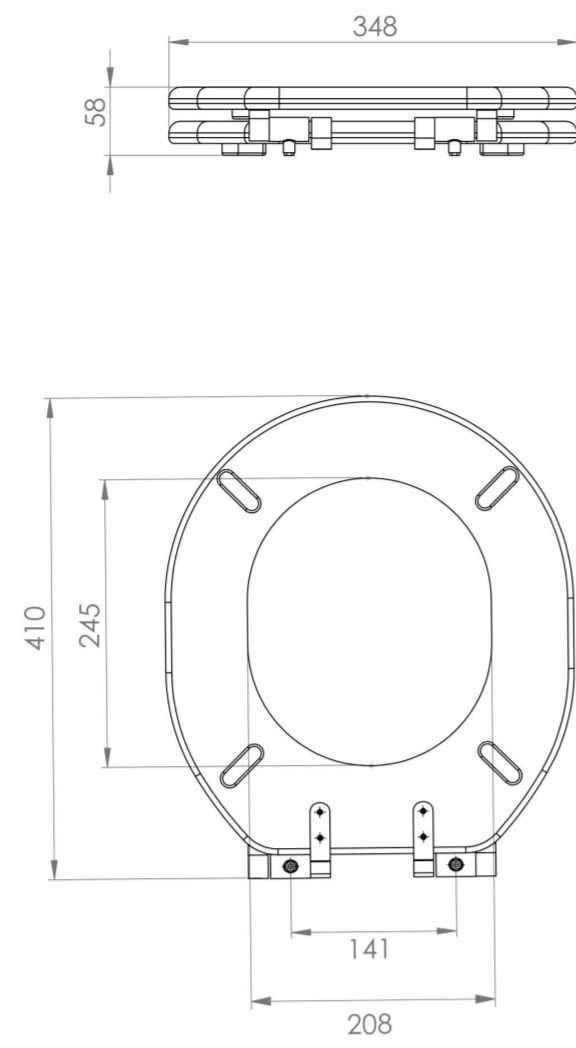

TECHNICAL DRAWING

Saneux reserves the right to alter the specifications and product range without prior notice. Dimensions are given as a guide only. Dimensions should not be used for surrounding furniture, fixtures and fittings until the product is on site.

<https://saneux.com/products/sofia-wood-standard-soft-close-seat-cover-for-socc01-obsidian-black>