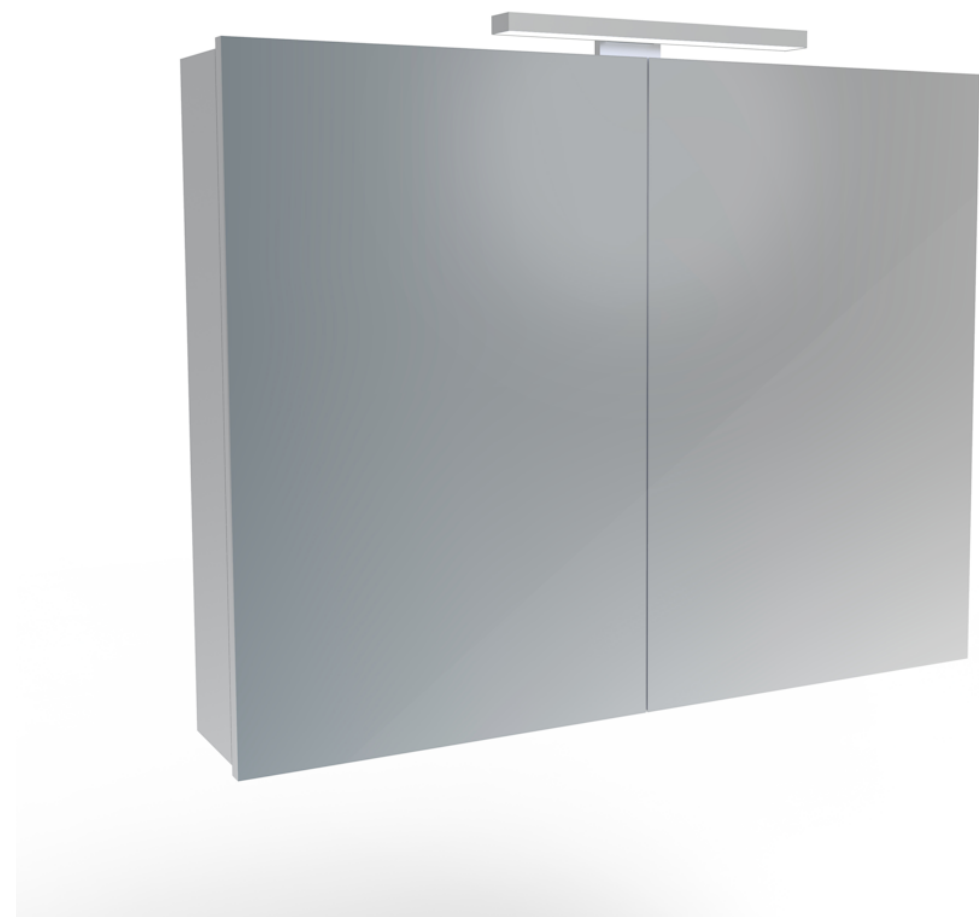

OLYMPUS 90CM 2 DOOR ELECTRIC MIRROR CABINET

Product Code: OLY090EC

PRODUCT INFORMATION

Finish:	Aluminium
Height:	700mm
Width:	900mm
Depth:	135mm
Material	Aluminium
Weight	32.5kg
LED Wattage (W)	15W
Lumens (LM)	1650LM
Light Temp (K)	4500K
Switch	IR sensor
IP Rating	IP44
Shaver Socket	UK Two-Pin
Orientation	Landscape
Opening	Left & right hand
Shelf Quantity	2x adjustable black glass shelves
Demister Pad	Yes
Guarantee	5 years

DESCRIPTION

OLYMPUS is a striking and practical cabinet hosting a large variety of features to complement your bathroom. Add a touch of luxury with steam free doors and the bright pivoting lighting profile.

Inside this OLYMPUS 90cm electric cabinet you will find an integrated shaver socket and an abundance of storage space. The 2 black smoked glass shelves and internal mirror will enhance your bathroom experience.

<https://saneux.com/products/olympus-90cm-2-door-electric-mirror-cabinet>