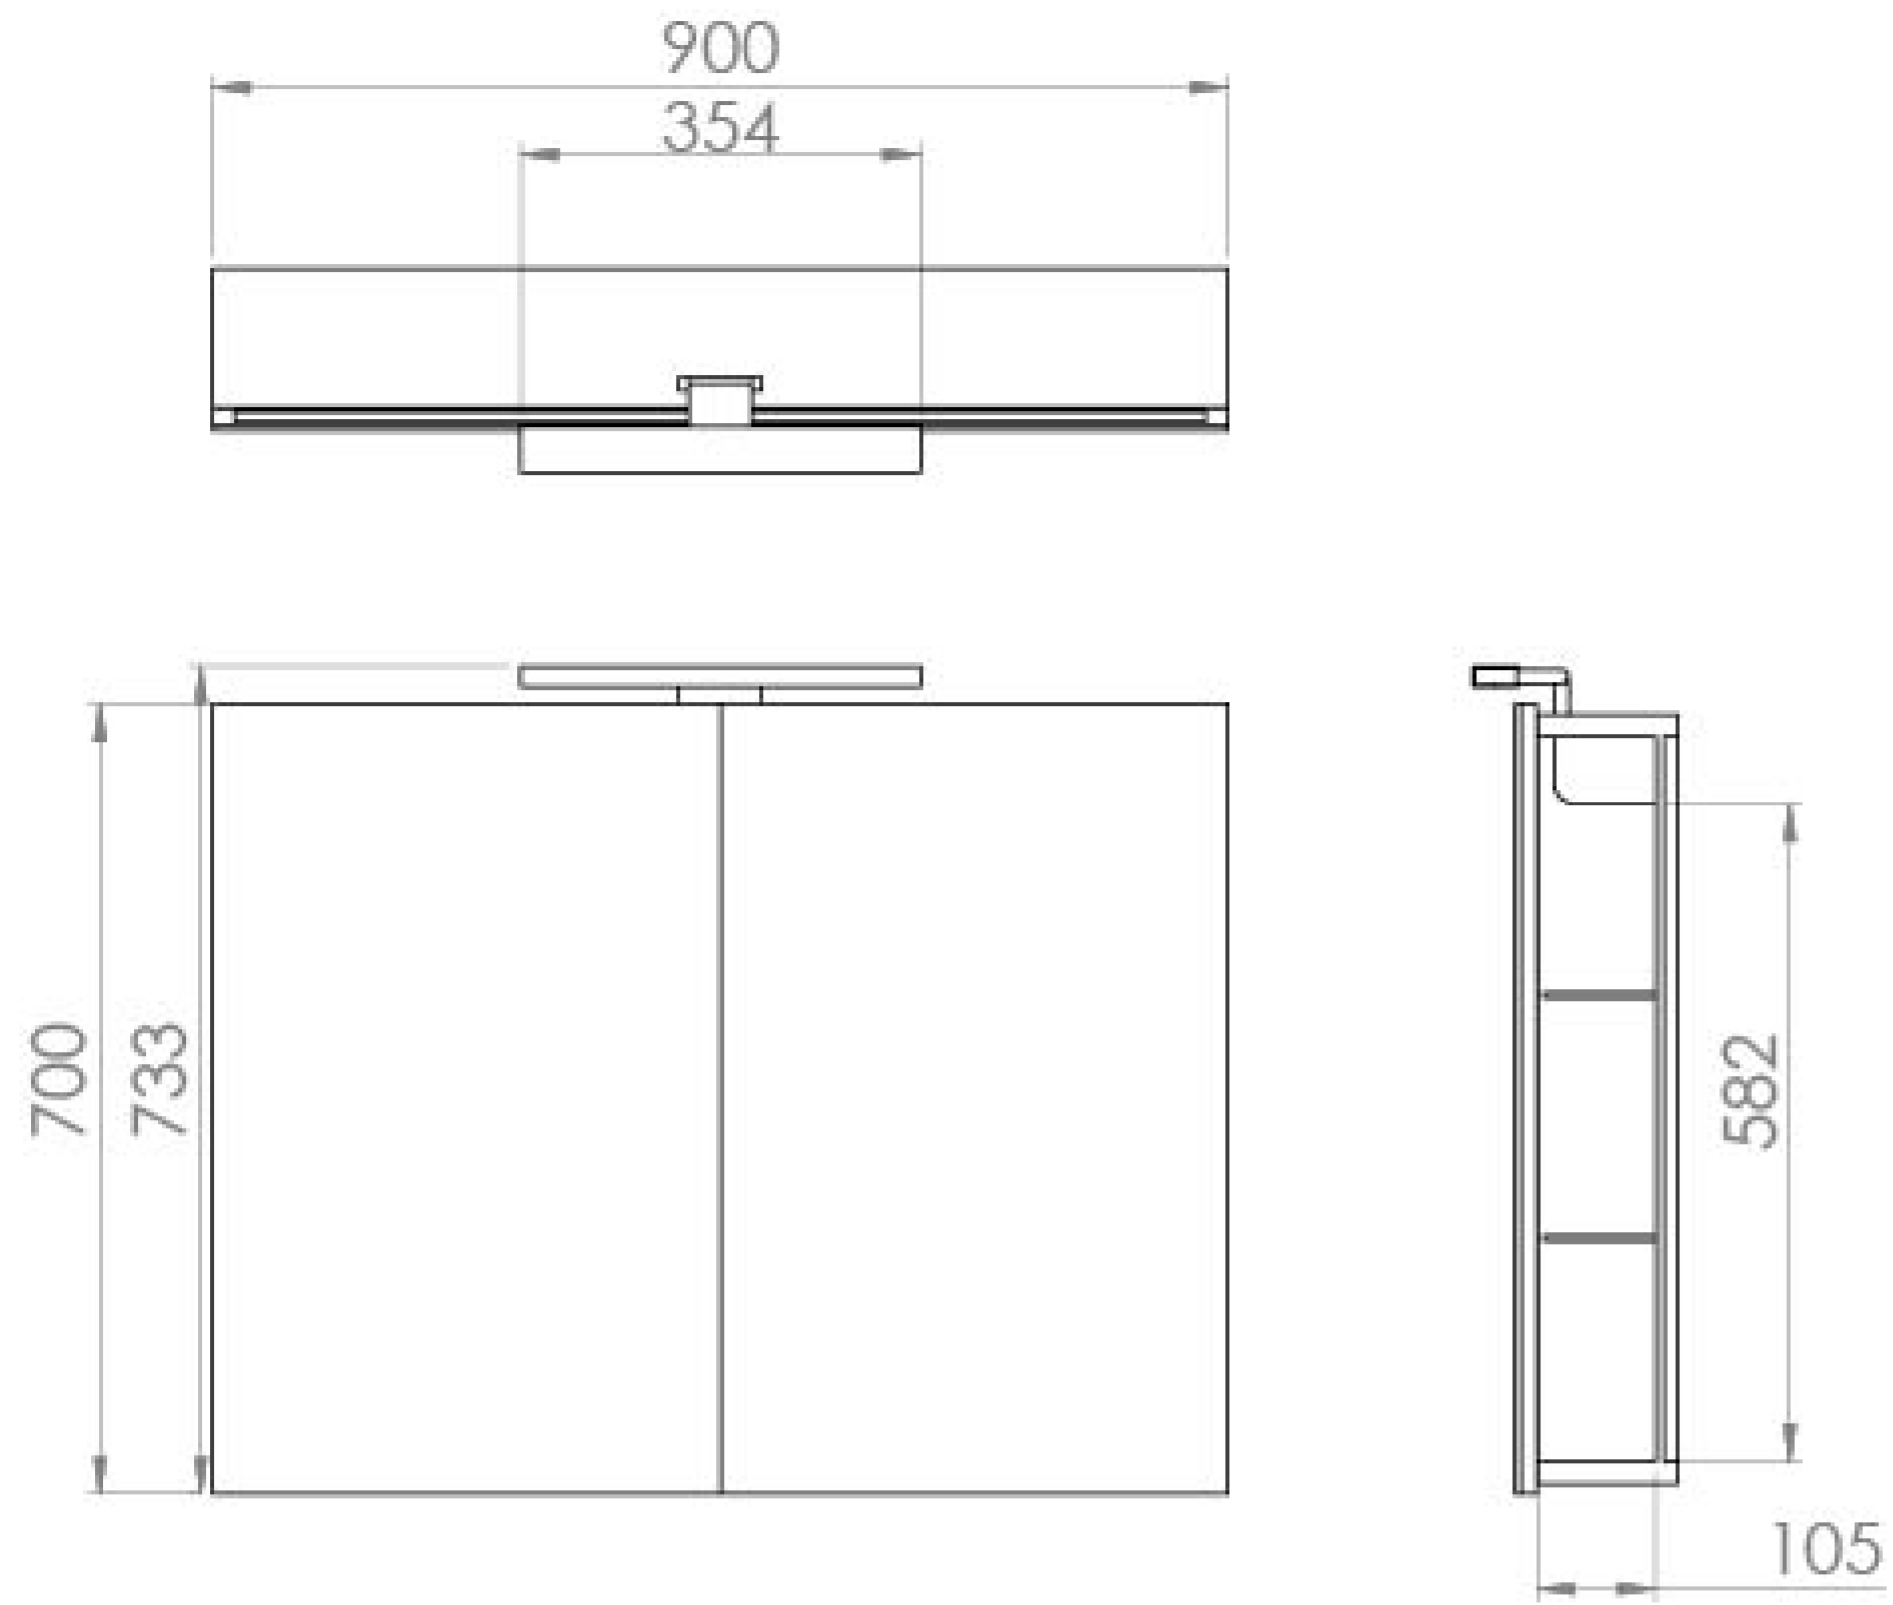

TECHNICAL DRAWING

Saneux reserves the right to alter the specifications and product range without prior notice. Dimensions are given as a guide only. Dimensions should not be used for surrounding furniture, fixtures and fittings until the product is on site.

<https://saneux.com/products/olympus-90cm-2-door-electric-mirror-cabinet>