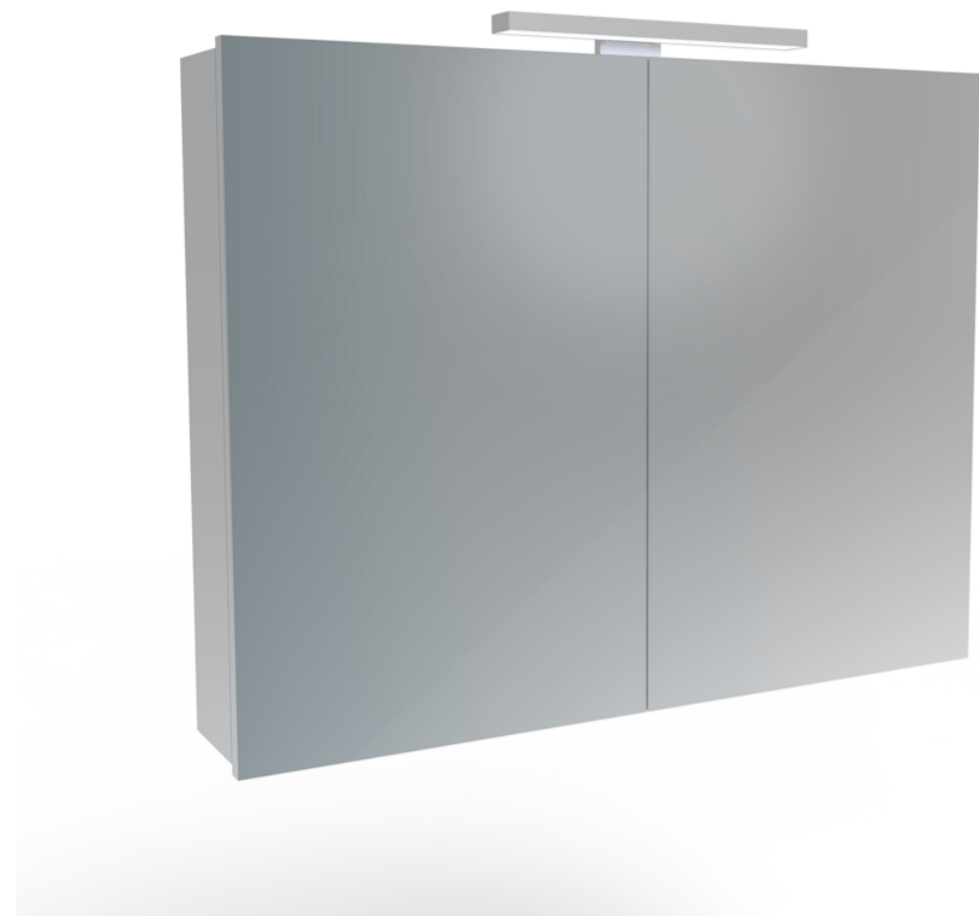

OLYMPUS 90CM 2 DOOR ELECTRIC MIRROR CABINET

Product Code: OLY090EC

PRODUCT INFORMATION

Finish:	Aluminium
Height:	700mm
Width:	900mm
Depth:	135mm
Material	Aluminium
Weight	32.5kg
LED Wattage (W)	15W
Lumens (LM)	1650LM
Light Temp (K)	4500K
Switch	IR sensor
IP Rating	IP44
Shaver Socket	UK Two-Pin
Orientation	Landscape
Opening	Left & right hand
Shelf Quantity	2x adjustable black glass shelves
Demister Pad	Yes
Guarantee	5 years

DESCRIPTION

OLYMPUS is a striking and practical cabinet hosting a large variety of features to complement your bathroom. Add a touch of luxury with steam free doors and the bright pivoting lighting profile.

Inside this OLYMPUS 90cm electric cabinet you will find an integrated shaver socket and an abundance of storage space. The 2 black smoked glass shelves and internal mirror will enhance your bathroom experience.

<https://saneux.com/products/olympus-90cm-2-door-electric-mirror-cabinet>