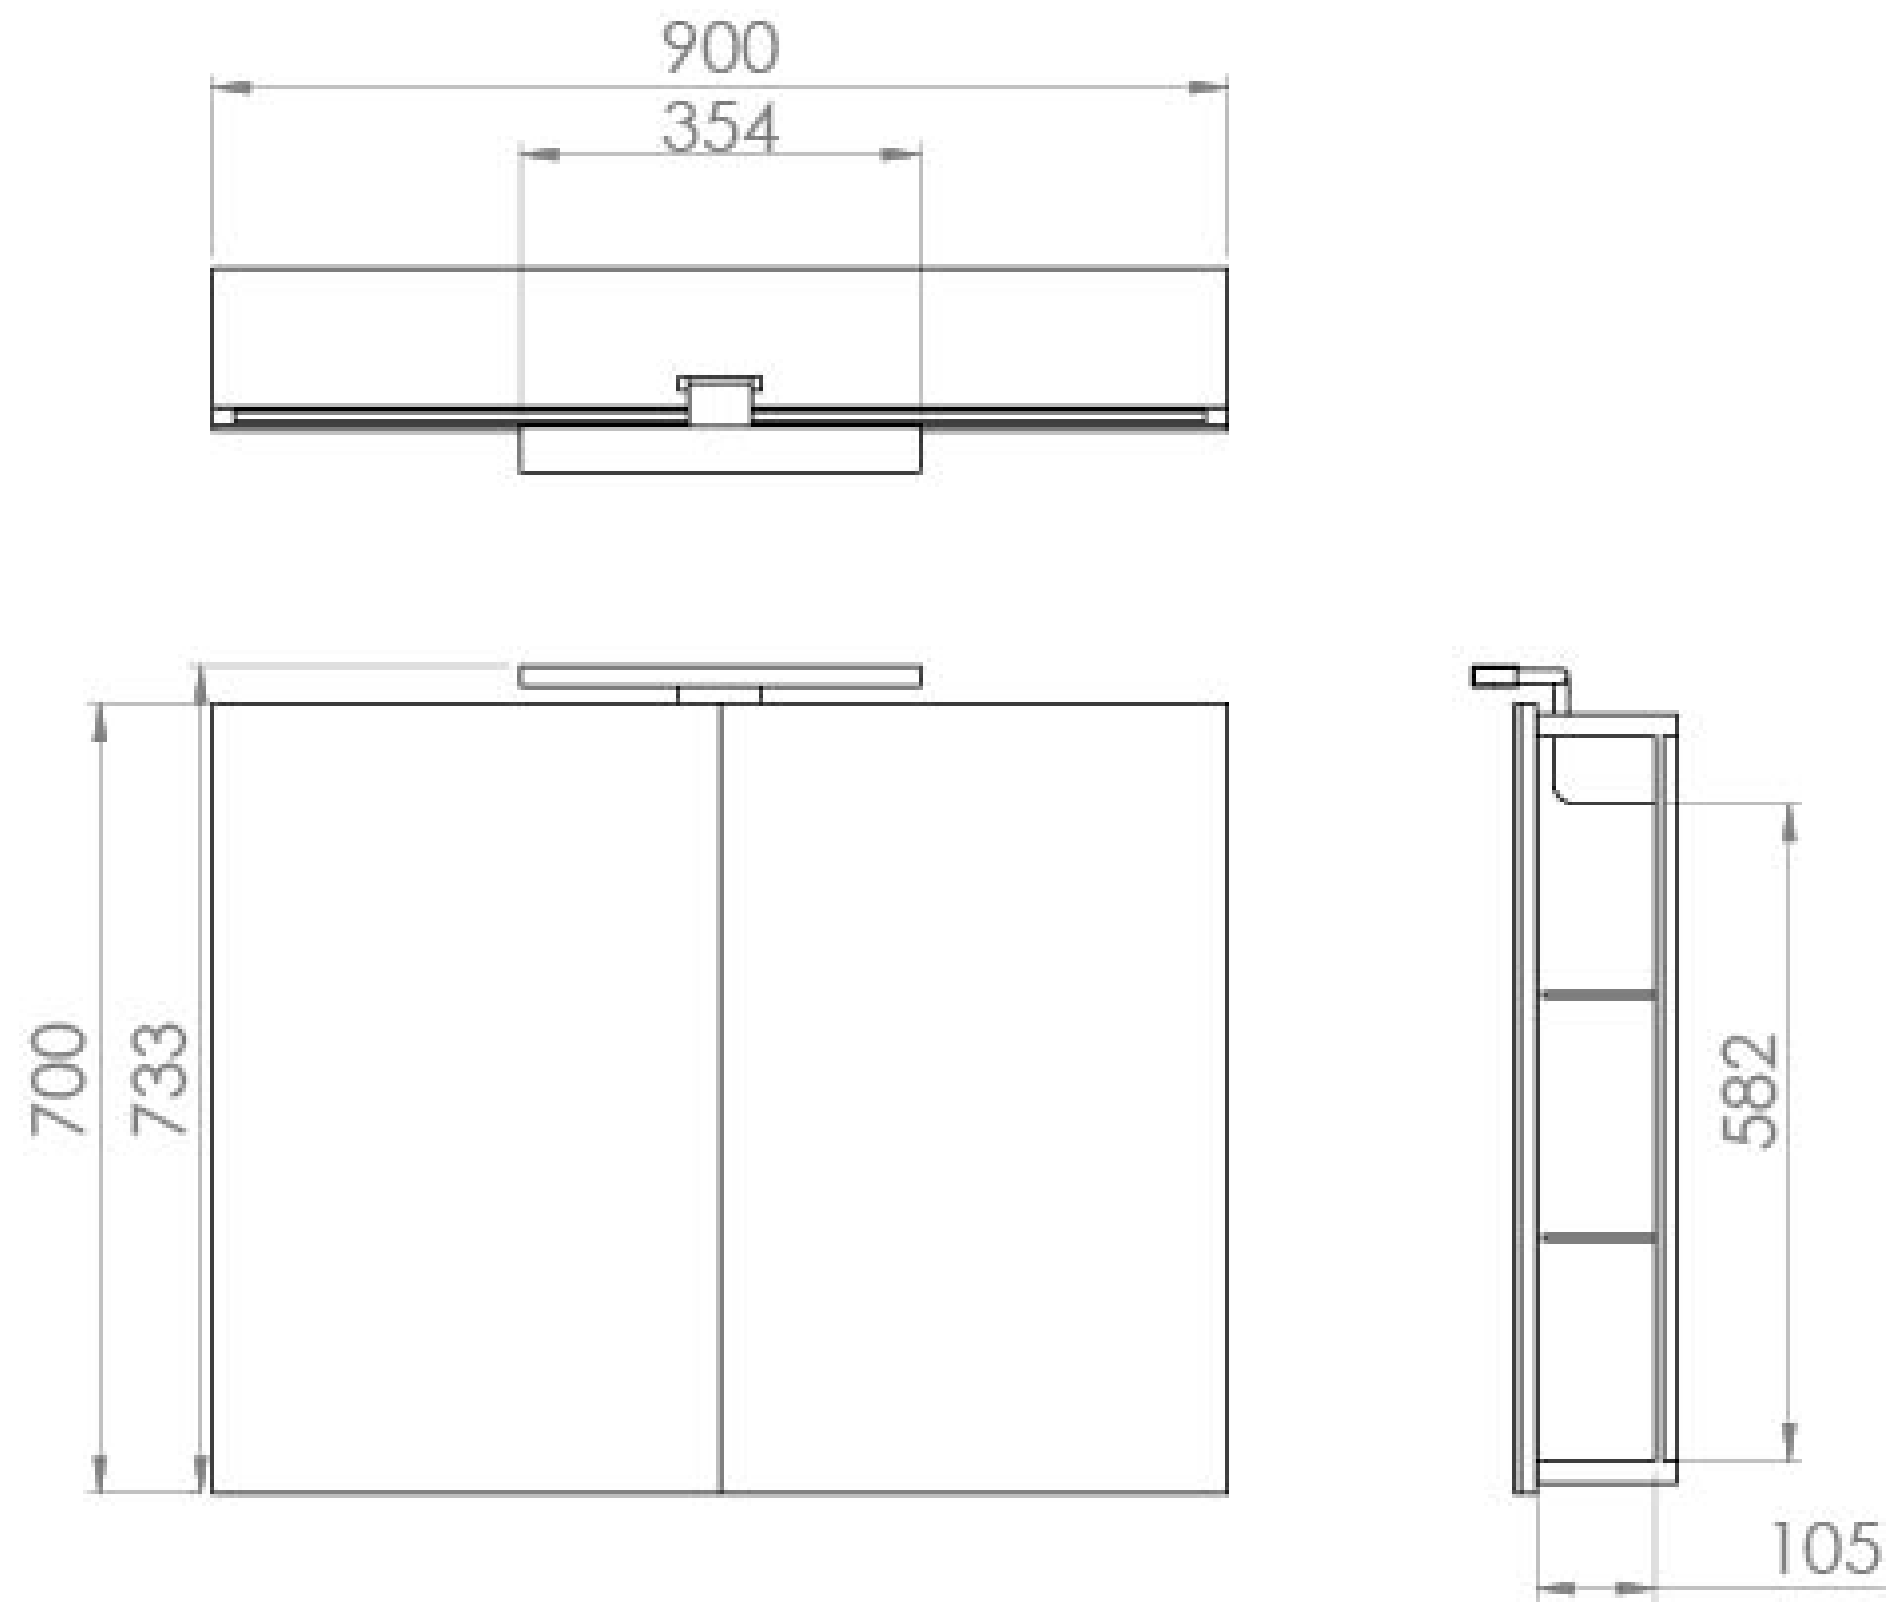

TECHNICAL DRAWING

Saneux reserves the right to alter the specifications and product range without prior notice. Dimensions are given as a guide only. Dimensions should not be used for surrounding furniture, fixtures and fittings until the product is on site.

<https://saneux.com/products/olympus-90cm-2-door-electric-mirror-cabinet>