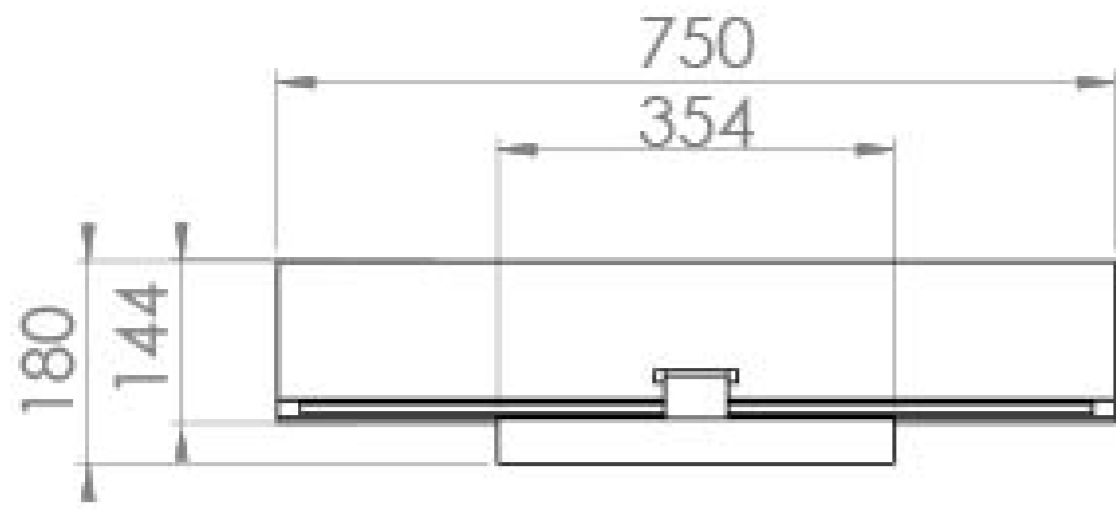

TECHNICAL DRAWING

Saneux reserves the right to alter the specifications and product range without prior notice. Dimensions are given as a guide only. Dimensions should not be used for surrounding furniture, fixtures and fittings until the product is on site.

<https://saneux.com/products/olympus-75cm-2-door-electric-mirror-cabinet>