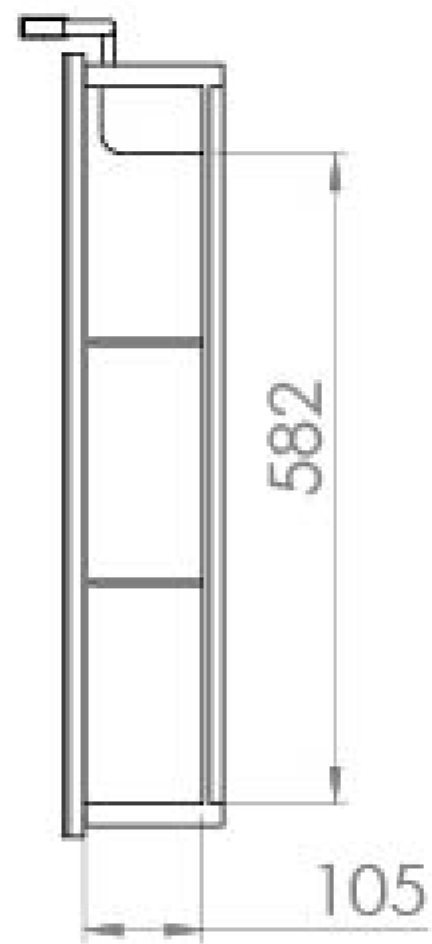

TECHNICAL DRAWING

Saneux reserves the right to alter the specifications and product range without prior notice. Dimensions are given as a guide only. Dimensions should not be used for surrounding furniture, fixtures and fittings until the product is on site.

<https://saneux.com/products/olympus-75cm-2-door-electric-mirror-cabinet>