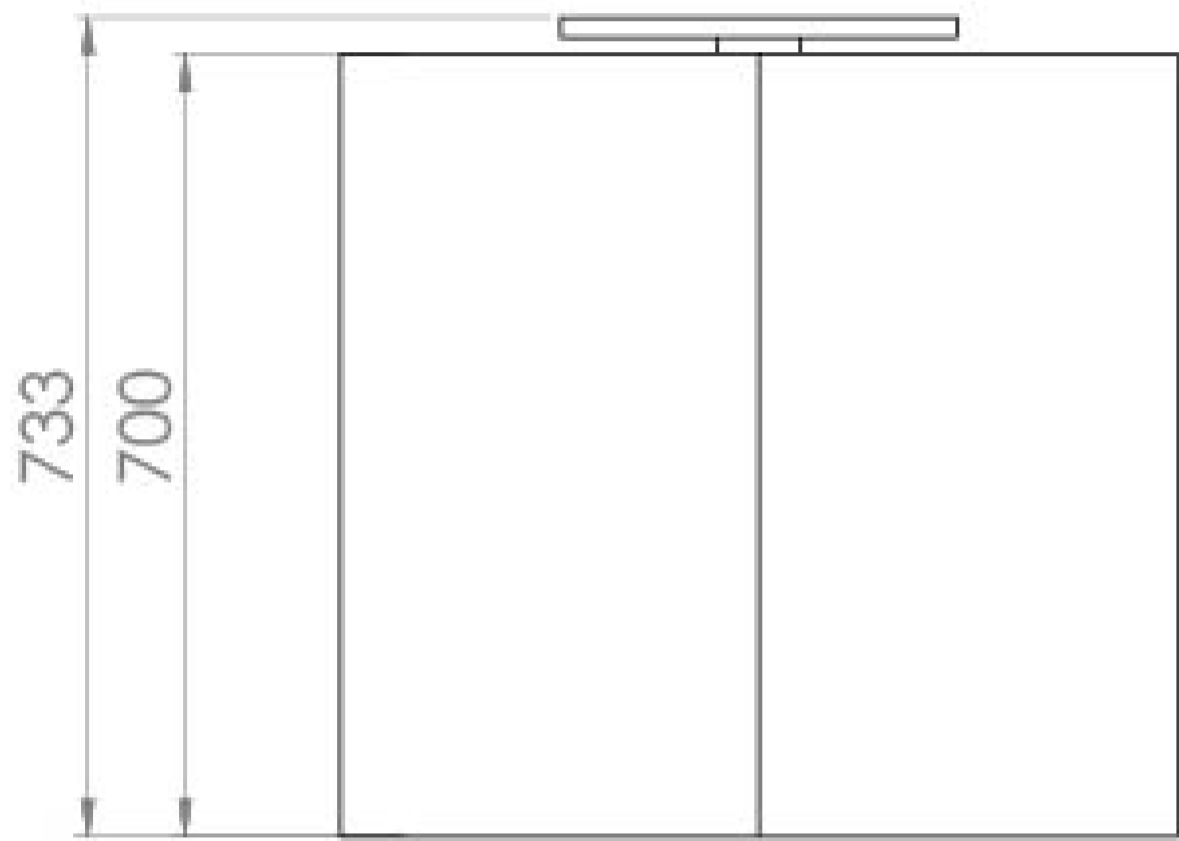

TECHNICAL DRAWING

Saneux reserves the right to alter the specifications and product range without prior notice. Dimensions are given as a guide only. Dimensions should not be used for surrounding furniture, fixtures and fittings until the product is on site.

<https://saneux.com/products/olympus-75cm-2-door-electric-mirror-cabinet>