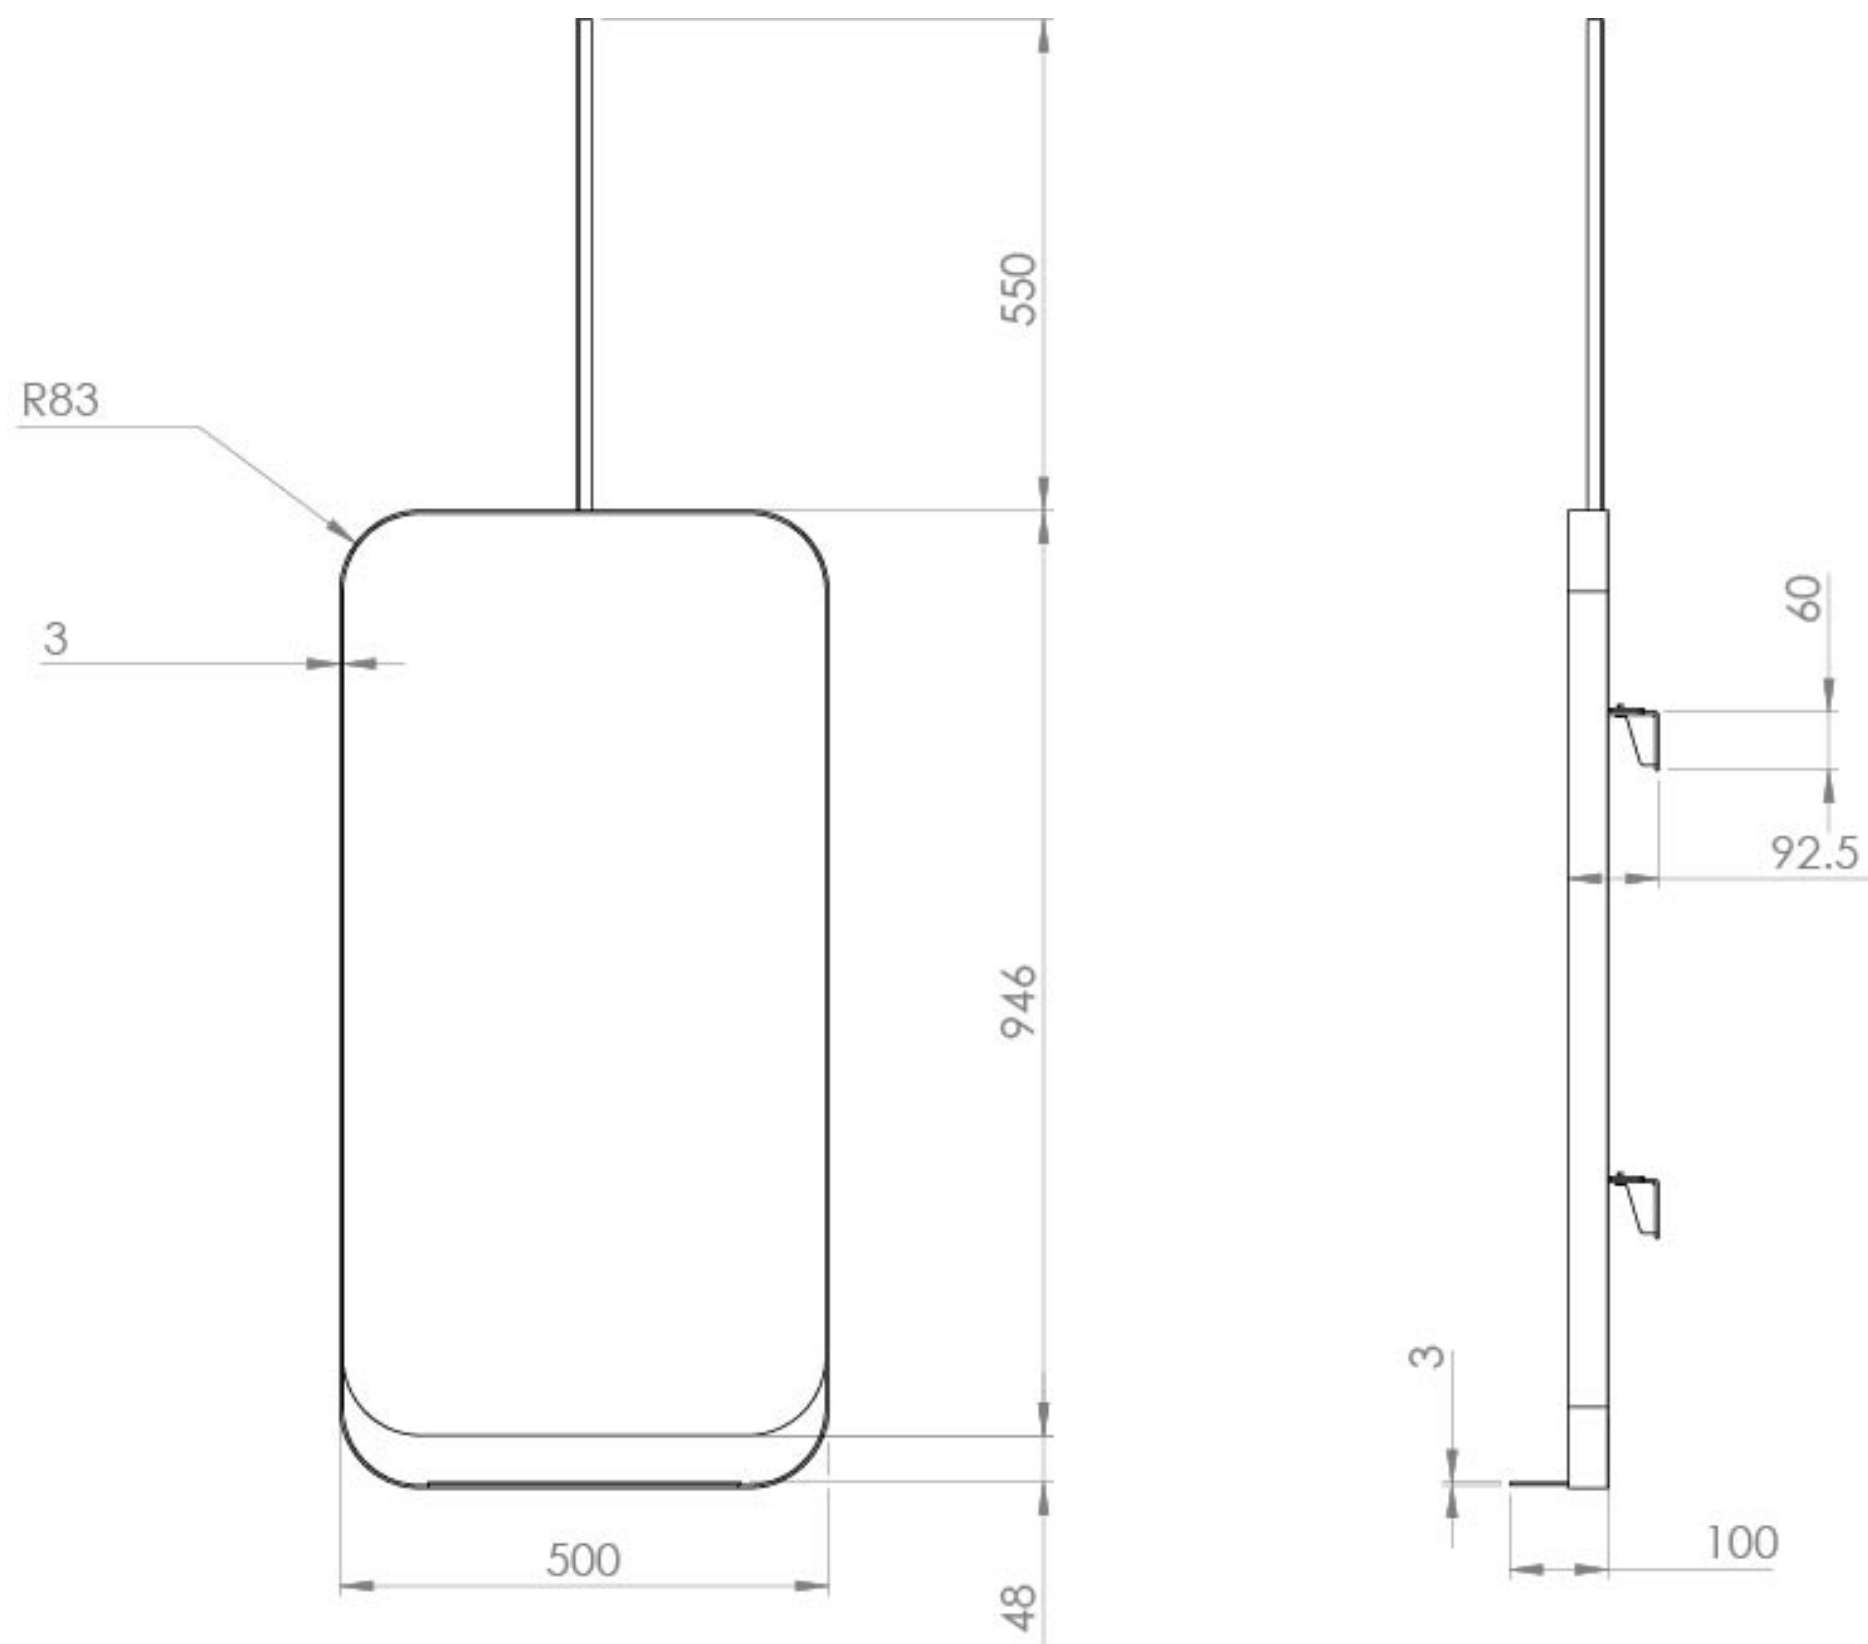

VOLATO 50CM MIRROR - MATTE BLACK

Product Code: VOL5001

PRODUCT INFORMATION

Finish:	Matte Black
Height:	1000mm
Width:	500mm
Depth:	100mm
Material	Steel
Weight	15.34kg
Orientation	Portrait
Shelf Quantity	1x fixed steel shelf
Guarantee	5 years
Other Features	Ceiling mounted appearance Adjustable ceiling rod

The VOLATO 50cm mirror has a ceiling mounted appearance whilst actually being wall mounted, is made of steel to ensure durability, and has a shelf to hold smaller toiletries. It also has a smooth matte black finish that matches the VOLATO washstands.

The pole can be adjusted and cut down if necessary so that it can fit in bathrooms with lower ceilings.

TECHNICAL DRAWING

Saneux reserves the right to alter the specifications and product range without prior notice. Dimensions are given as a guide only. Dimensions should not be used for surrounding furniture, fixtures and fittings until the product is on site.

<https://saneux.com/products/volato-50cm-mirror-matte-black>