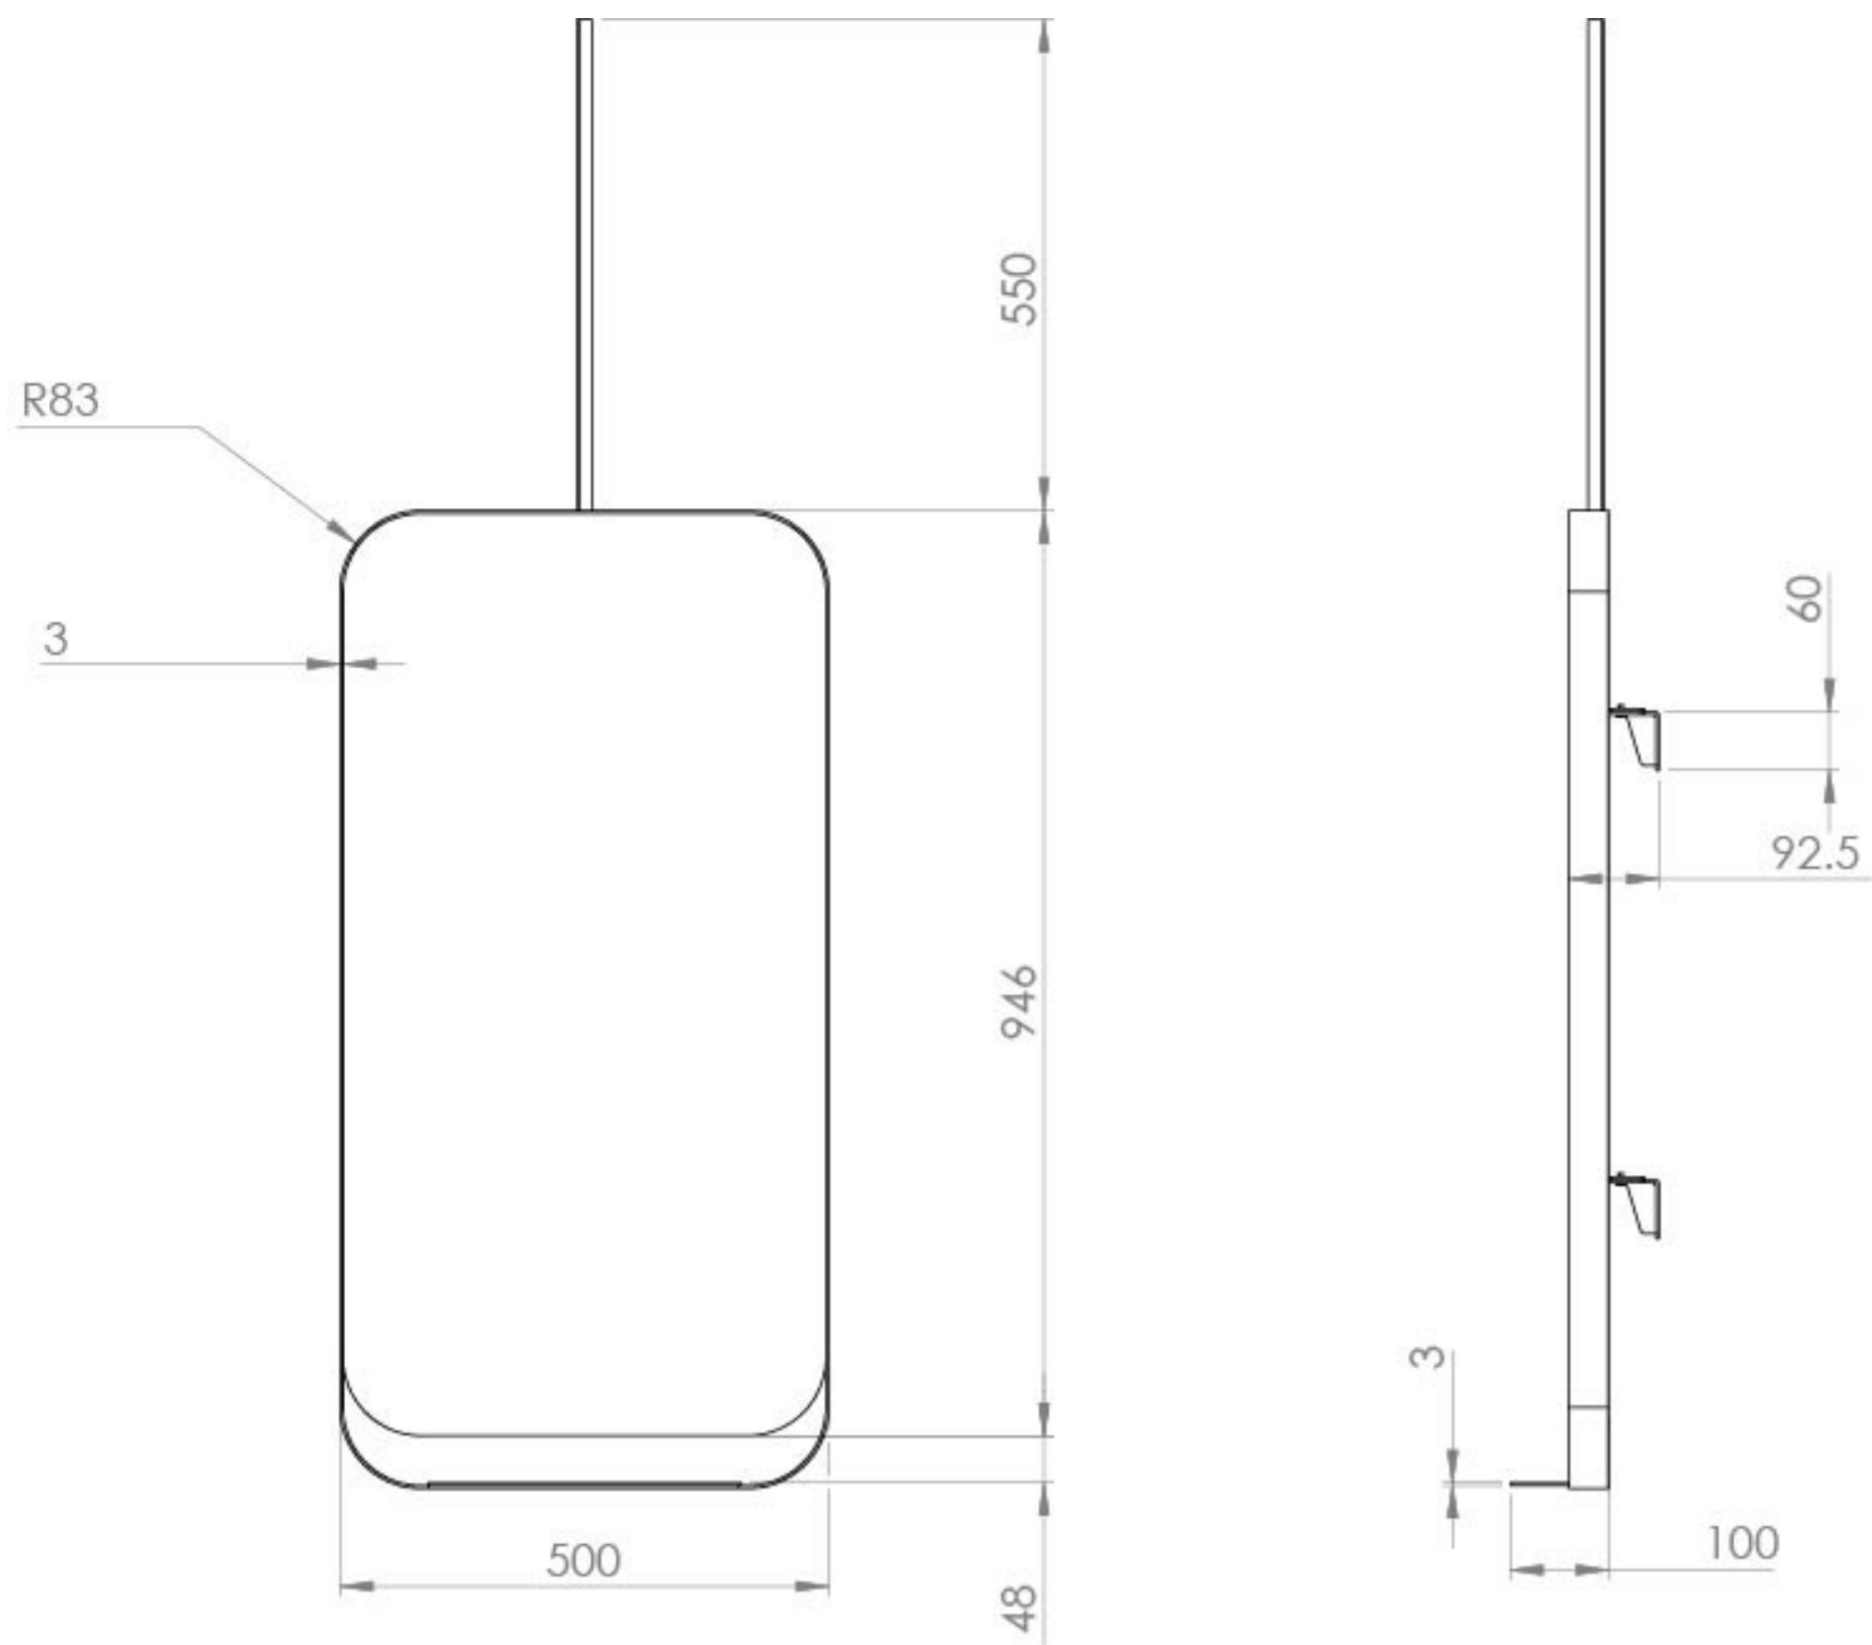

VOLATO 50CM MIRROR - MATTE BLACK

Product Code: VOL5001

PRODUCT INFORMATION

| | |
|-----------------------|---------------------------------------------------|
| Finish: | Matte Black |
| Height: | 1000mm |
| Width: | 500mm |
| Depth: | 100mm |
| Material | Steel |
| Weight | 15.34kg |
| Orientation | Portrait |
| Shelf Quantity | 1x fixed steel shelf |
| Guarantee | 5 years |
| Other Features | Ceiling mounted appearance Adjustable ceiling rod |

The VOLATO 50cm mirror has a ceiling mounted appearance whilst actually being wall mounted, is made of steel to ensure durability, and has a shelf to hold smaller toiletries. It also has a smooth matte black finish that matches the VOLATO washstands.

The pole can be adjusted and cut down if necessary so that it can fit in bathrooms with lower ceilings.

TECHNICAL DRAWING

Saneux reserves the right to alter the specifications and product range without prior notice. Dimensions are given as a guide only. Dimensions should not be used for surrounding furniture, fixtures and fittings until the product is on site.

<https://saneux.com/products/volato-50cm-mirror-matte-black>