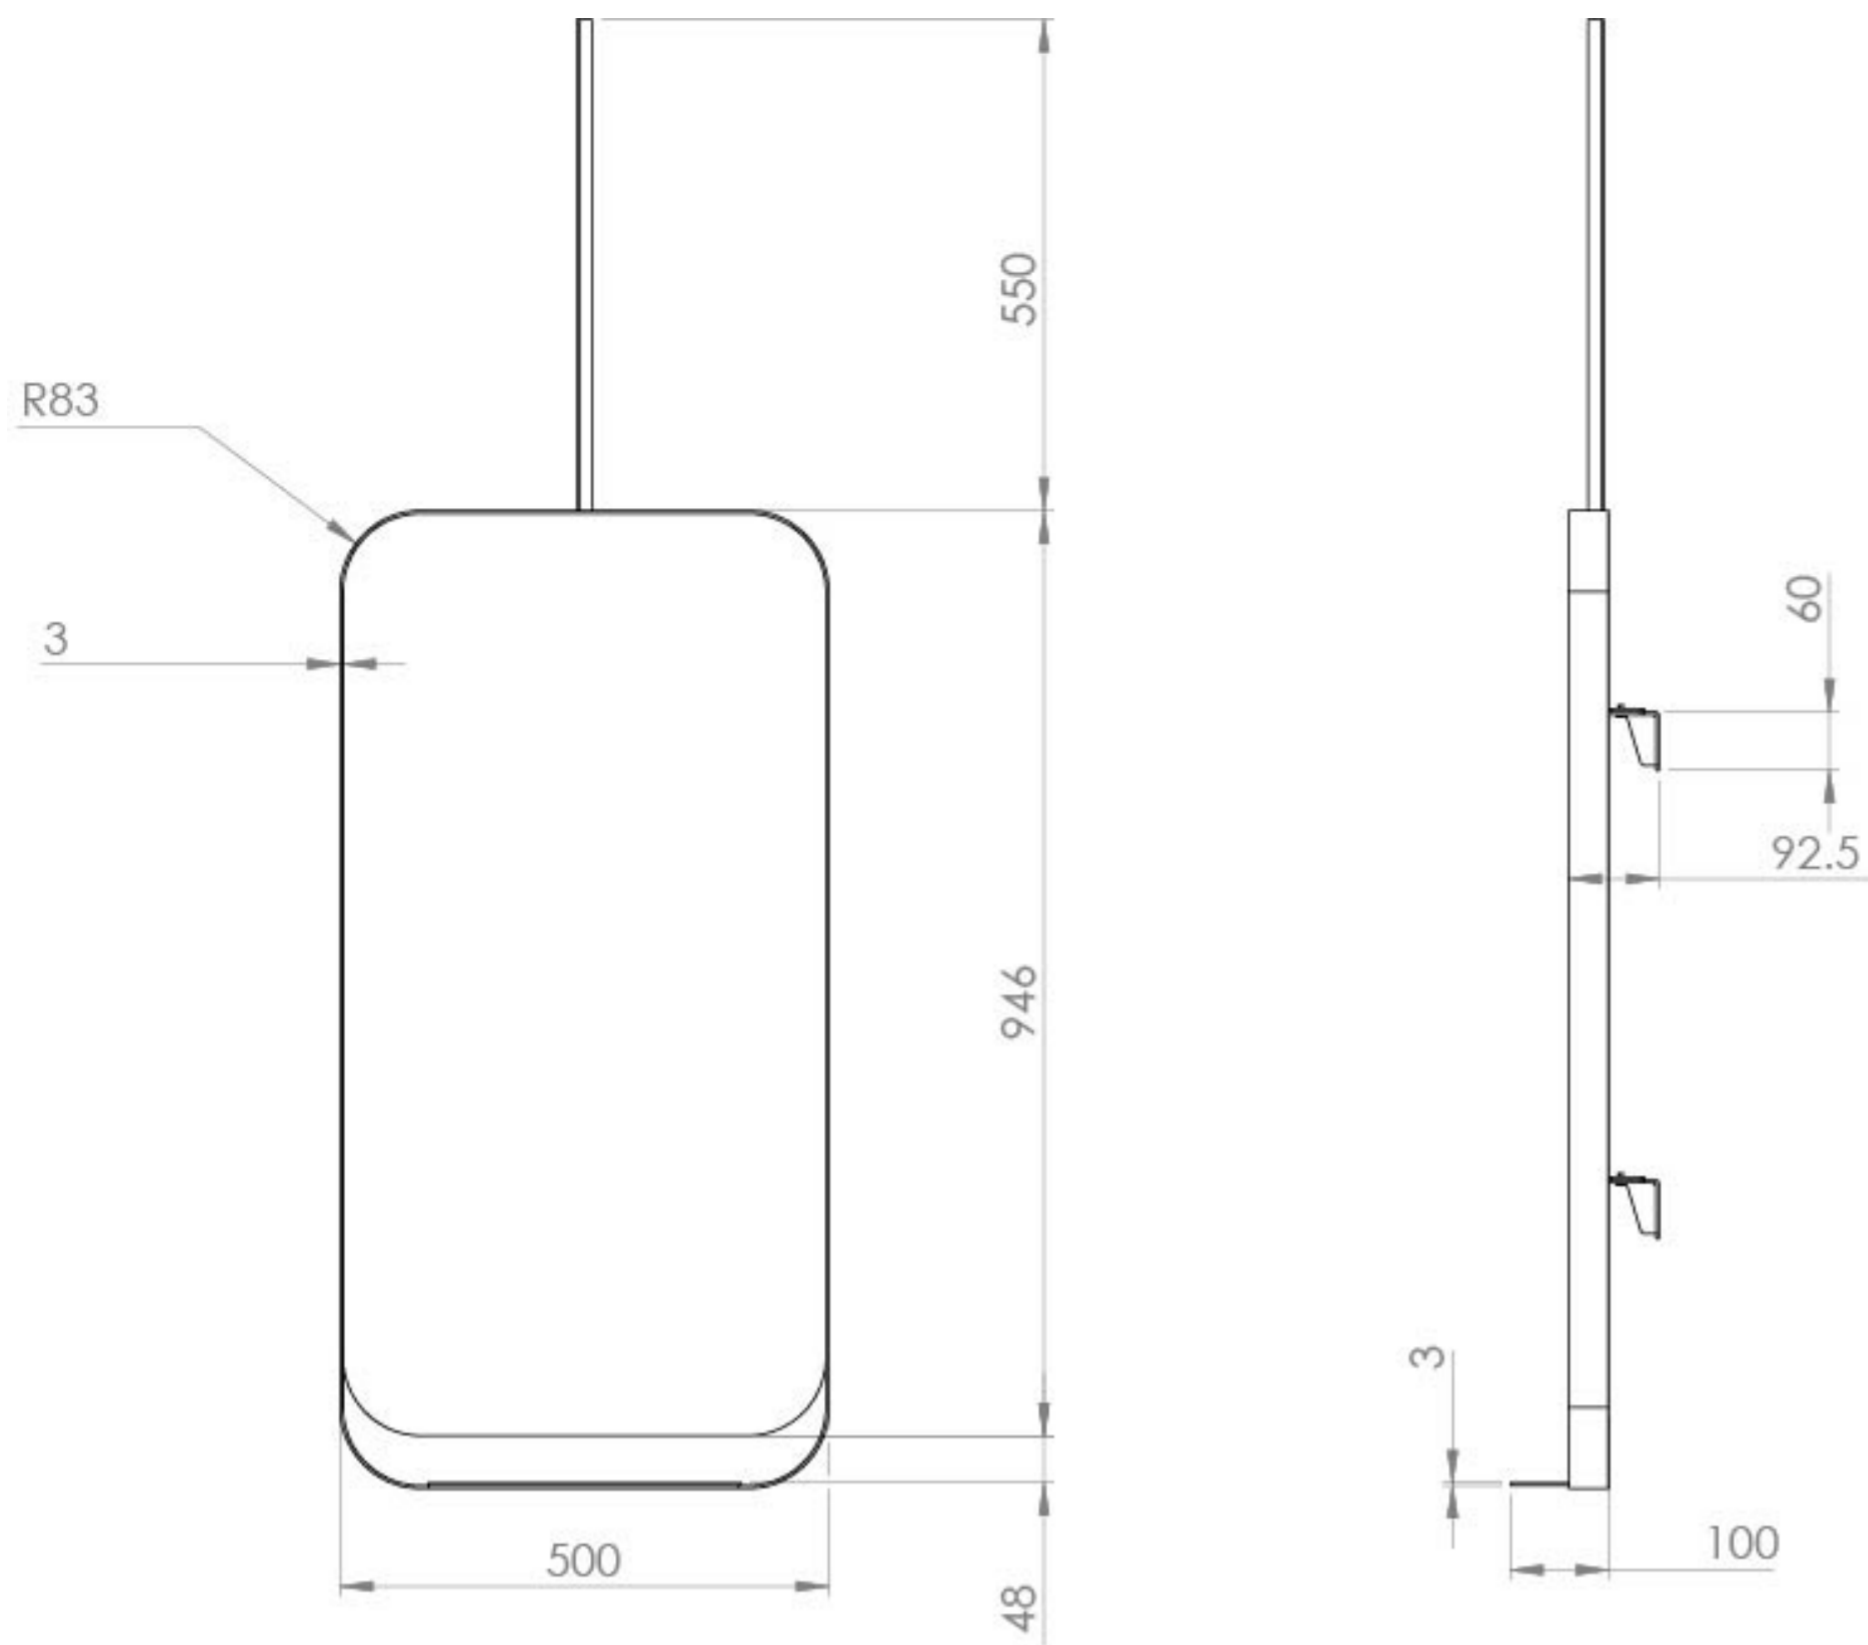

VOLATO 50CM MIRROR - MATTE BLACK

Product Code: VOL5001

PRODUCT INFORMATION

Finish:	Matte Black
Height:	1000mm
Width:	500mm
Depth:	100mm
Material	Steel
Weight	15.34kg
Orientation	Portrait
Shelf Quantity	1x fixed steel shelf
Guarantee	5 years
Other Features	Ceiling mounted appearance Adjustable ceiling rod

The VOLATO 50cm mirror has a ceiling mounted appearance whilst actually being wall mounted, is made of steel to ensure durability, and has a shelf to hold smaller toiletries. It also has a smooth matte black finish that matches the VOLATO washstands.

The pole can be adjusted and cut down if necessary so that it can fit in bathrooms with lower ceilings.

TECHNICAL DRAWING

Saneux reserves the right to alter the specifications and product range without prior notice. Dimensions are given as a guide only. Dimensions should not be used for surrounding furniture, fixtures and fittings until the product is on site.