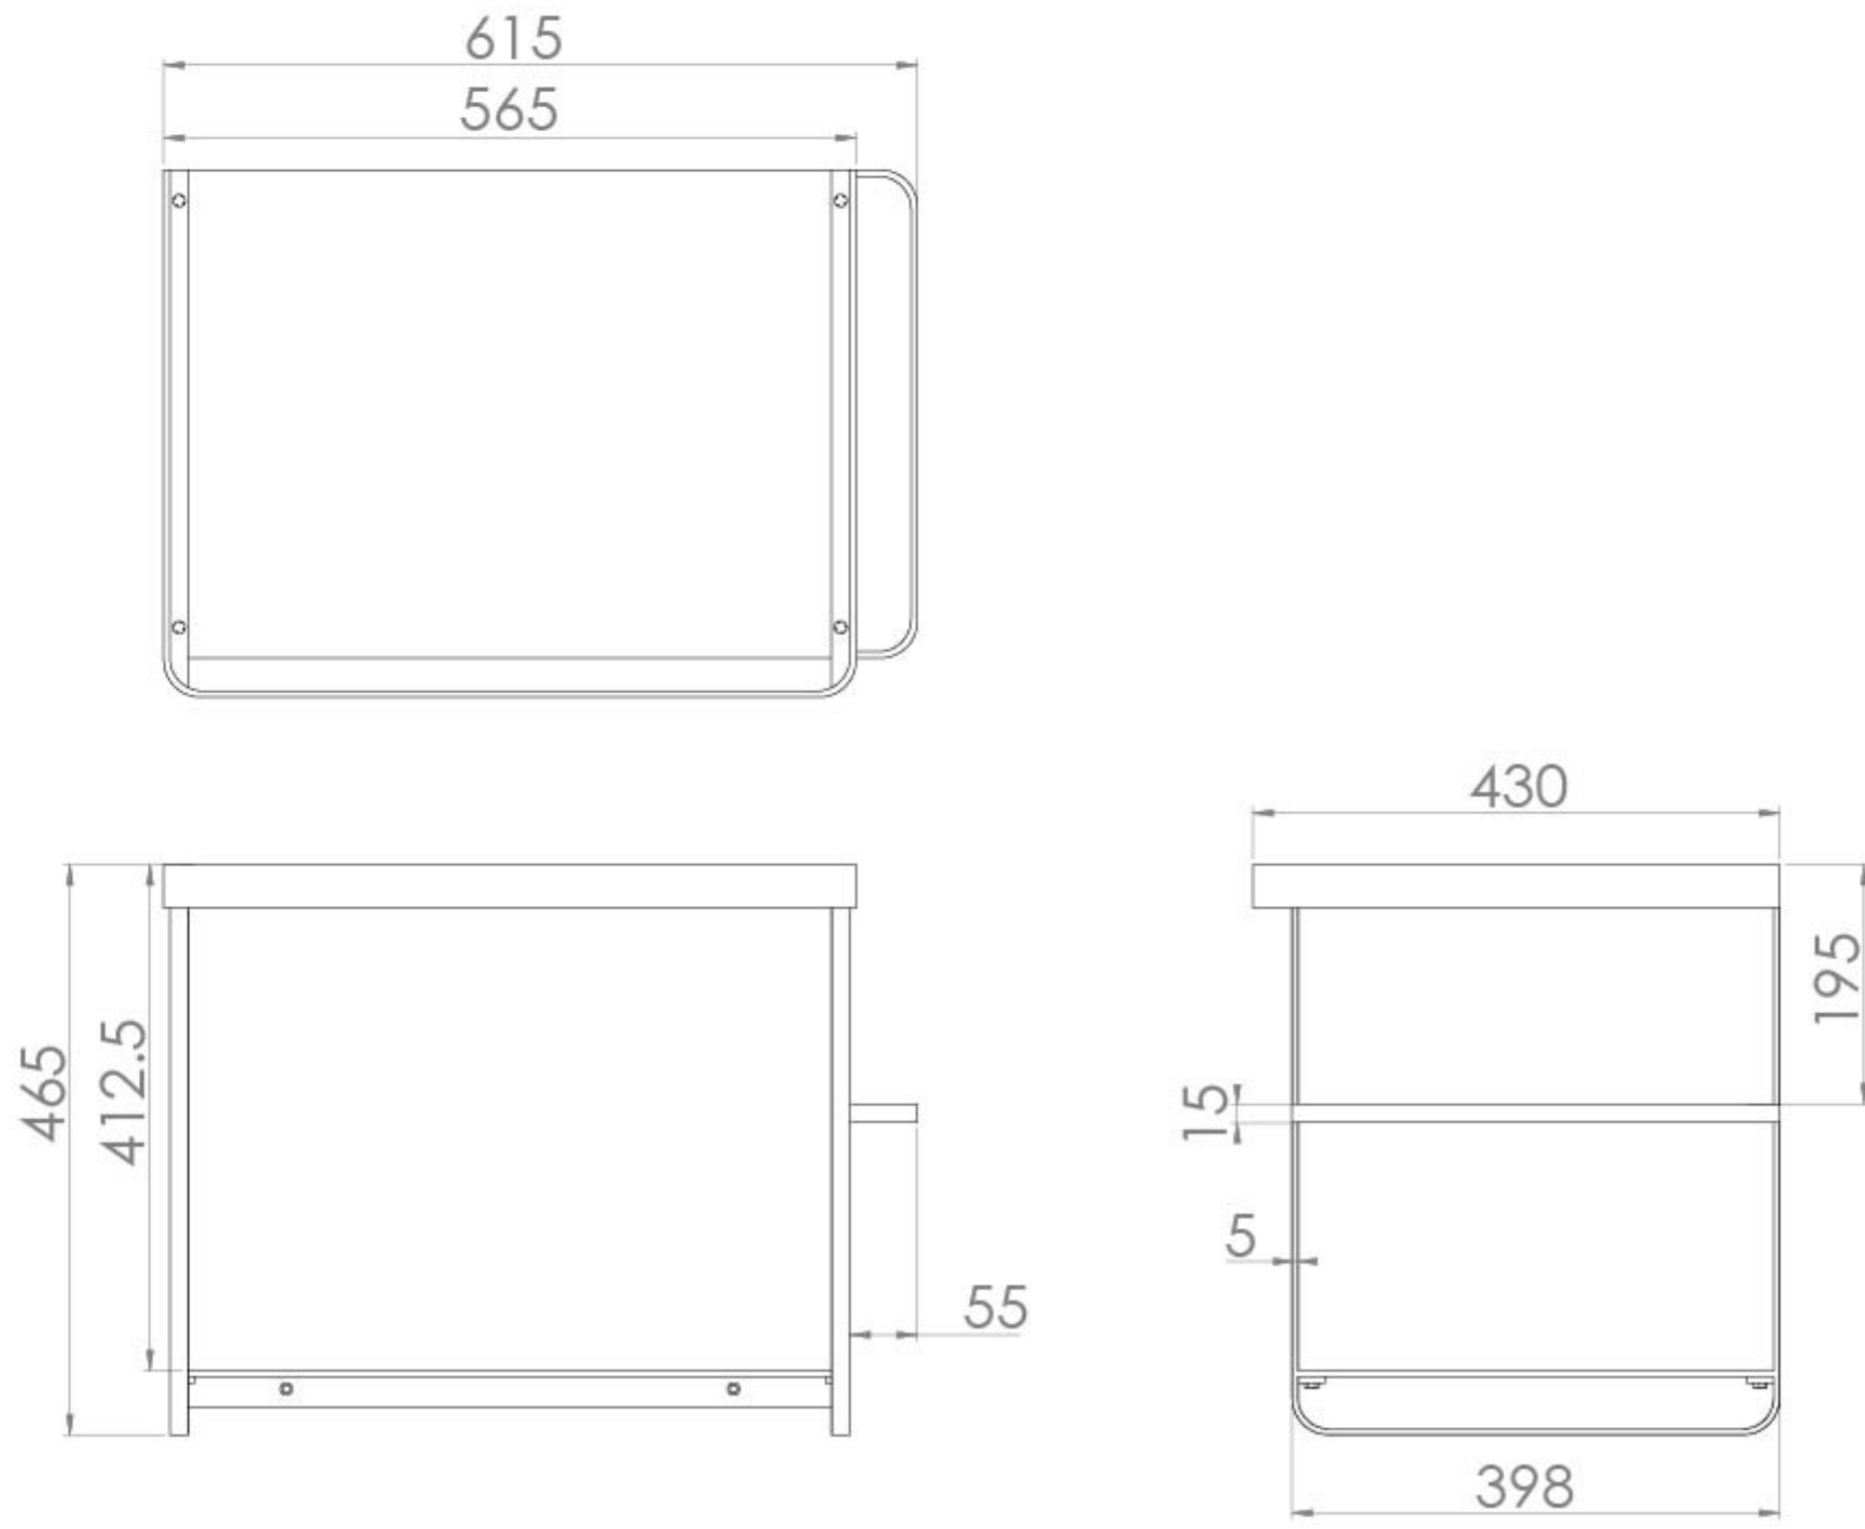

VOLATO 60CM WALL MOUNTED WASHSTAND - MATTE BLACK

Product Code: VOL060W.MB

PRODUCT INFORMATION

Finish:	Matte Black
Height:	465mm
Width:	615mm
Depth:	430mm
Material	Stainless Steel
Weight	13kg
Shelf Quantity	1x steel shelf
Guarantee	5 years
Compatible Basin(s)	IND060B, IND060B.0TH
Other Features	Reversible towel rail

This truly unique and modern 60cm wall mounted washstand is made from steel and features a reversible towel bar and tray to hold toiletries, making it a perfect option for quirky and contemporary projects.

*Basin to be purchased separately

Compatible basins: IND060B, IND060B.0TH

TECHNICAL DRAWING

Saneux reserves the right to alter the specifications and product range without prior notice. Dimensions are given as a guide only. Dimensions should not be used for surrounding furniture, fixtures and fittings until the product is on site.