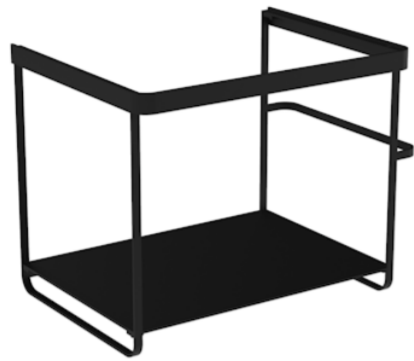

VOLATO 60CM WALL MOUNTED WASHSTAND - MATTE BLACK

Product Code: VOL060W.MB

PRODUCT INFORMATION

Finish:	Matte Black
Height:	465mm
Width:	615mm
Depth:	430mm
Material	Stainless Steel
Weight	13kg
Shelf Quantity	1x steel shelf
Guarantee	5 years
Compatible Basin(s)	IND060B, IND060B.0TH
Other Features	Reversible towel rail

DESCRIPTION

If you are looking to re-create the feeling of a boutique hotel bathroom, look no further than VOLATO. The VOLATO collection is our exclusive matte black range which features mirrors and washstands to suit the modern day aesthetic of a minimalist bathroom.

This truly unique and modern 60cm wall mounted washstand is made from steel and features a reversible towel bar and tray to hold toiletries, making it a perfect option for quirky and contemporary projects.

<https://saneux.com/products/volato-60cm-wall-mounted-washstand-matte-black>