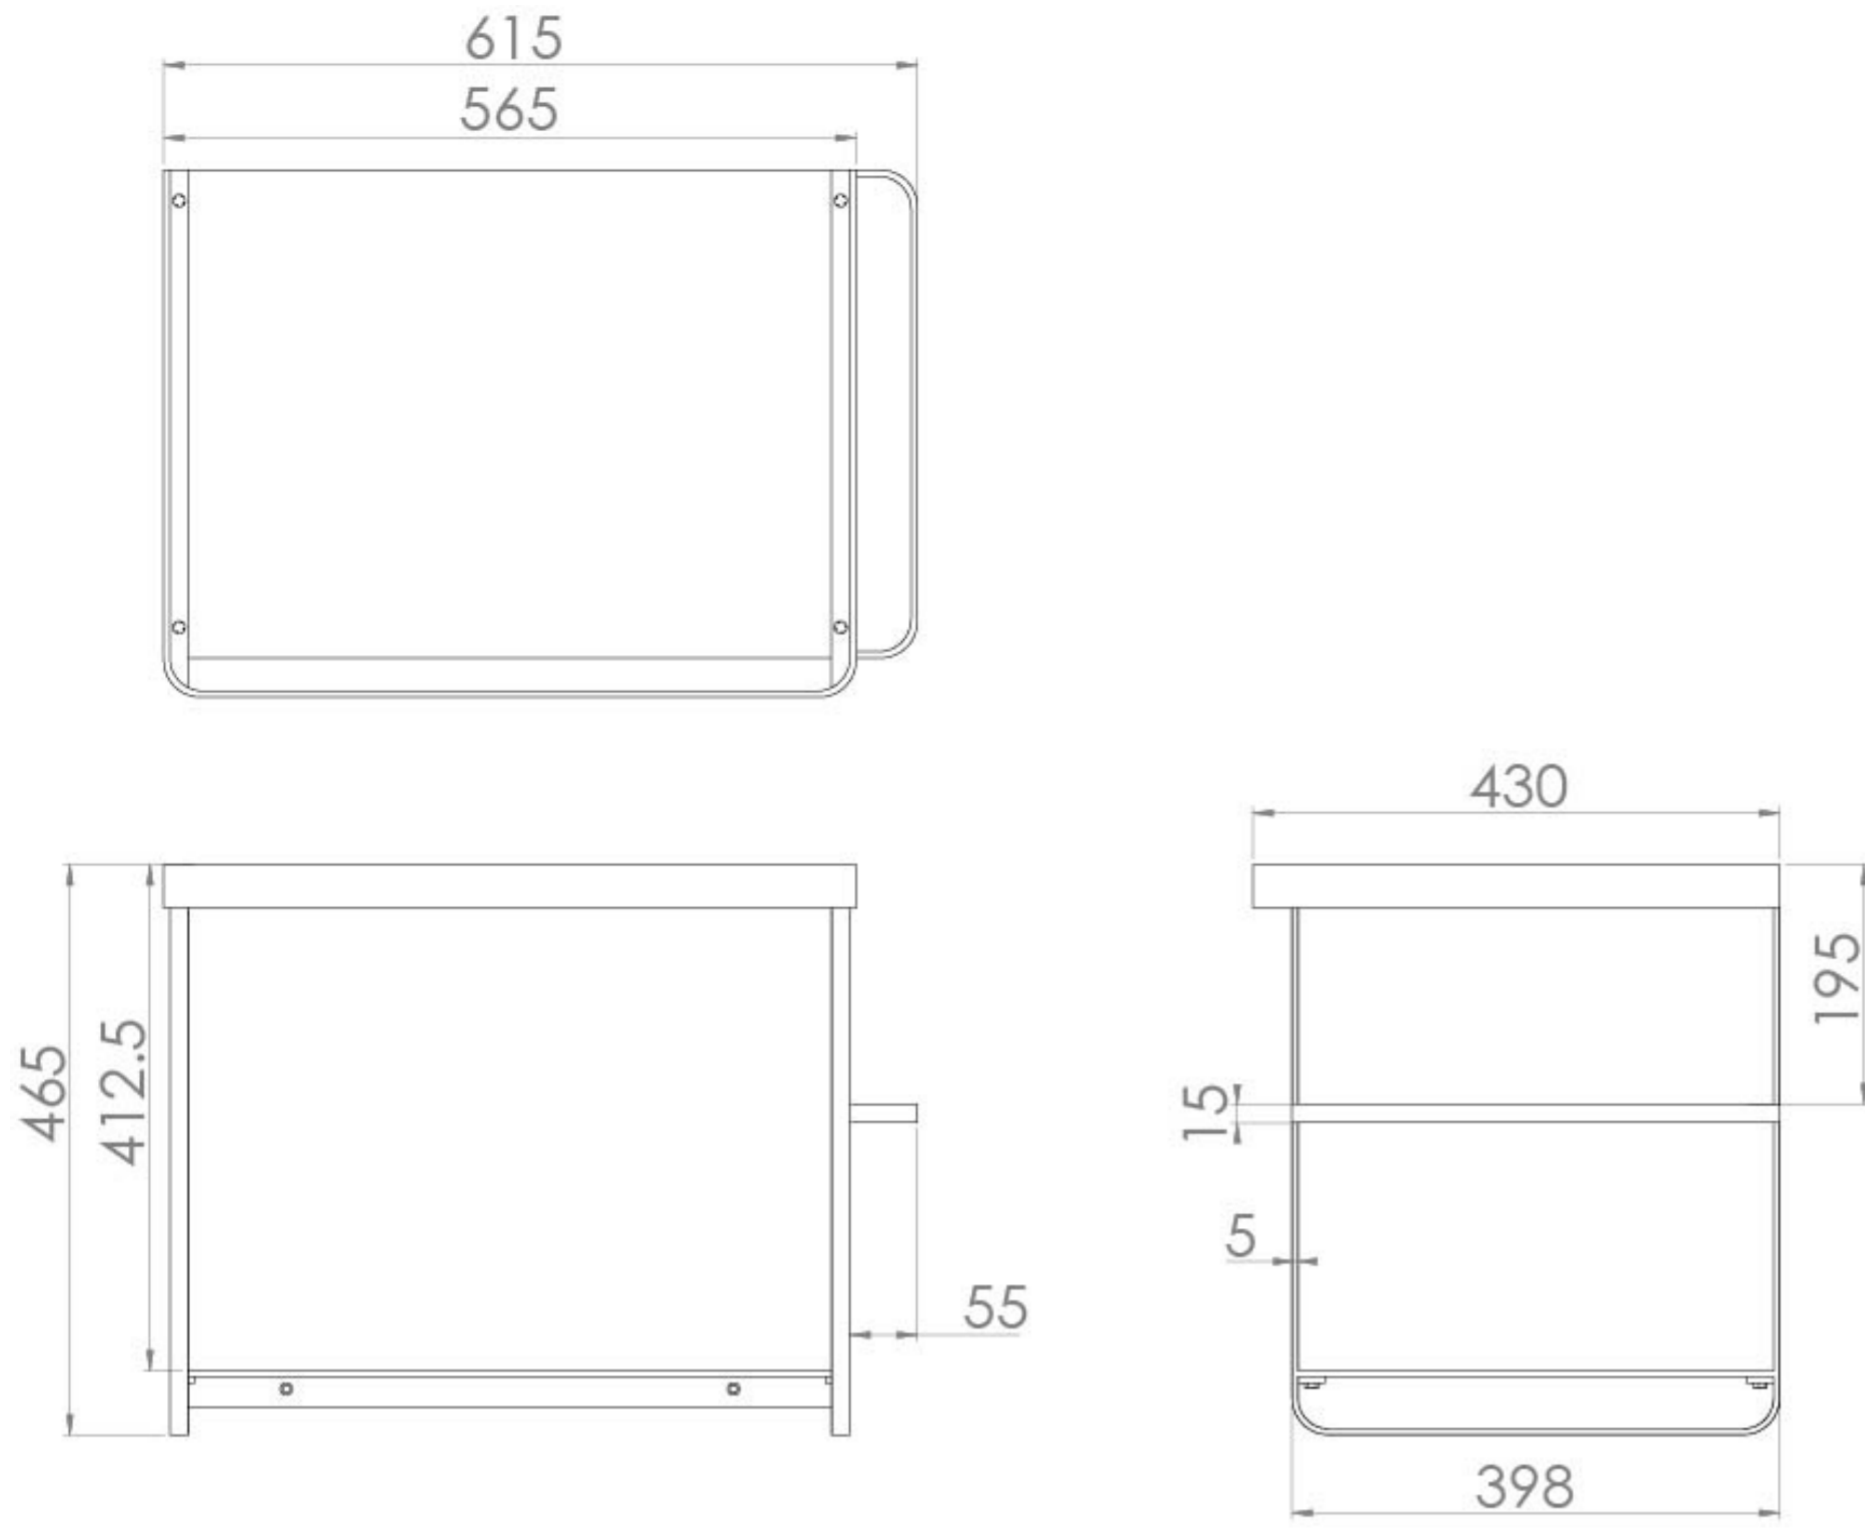

TECHNICAL DRAWING

Saneux reserves the right to alter the specifications and product range without prior notice. Dimensions are given as a guide only. Dimensions should not be used for surrounding furniture, fixtures and fittings until the product is on site.

<https://saneux.com/products/volato-60cm-wall-mounted-washstand-matte-black>