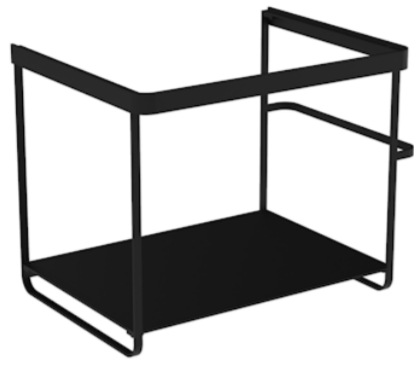

# VOLATO 60CM WALL MOUNTED WASHSTAND - MATTE BLACK

**Product Code:** VOL060W.MB

## PRODUCT INFORMATION

<b>Finish:</b>	Matte Black
<b>Height:</b>	465mm
<b>Width:</b>	615mm
<b>Depth:</b>	430mm
<b>Material</b>	Stainless Steel
<b>Weight</b>	13kg
<b>Shelf Quantity</b>	1x steel shelf
<b>Guarantee</b>	5 years
<b>Compatible Basin(s)</b>	IND060B, IND060B.0TH
<b>Other Features</b>	Reversible towel rail

## DESCRIPTION

If you are looking to re-create the feeling of a boutique hotel bathroom, look no further than VOLATO. The VOLATO collection is our exclusive matte black range which features mirrors and washstands to suit the modern day aesthetic of a minimalist bathroom.

This truly unique and modern 60cm wall mounted washstand is made from steel and features a reversible towel bar and tray to hold toiletries, making it a perfect option for quirky and contemporary projects.