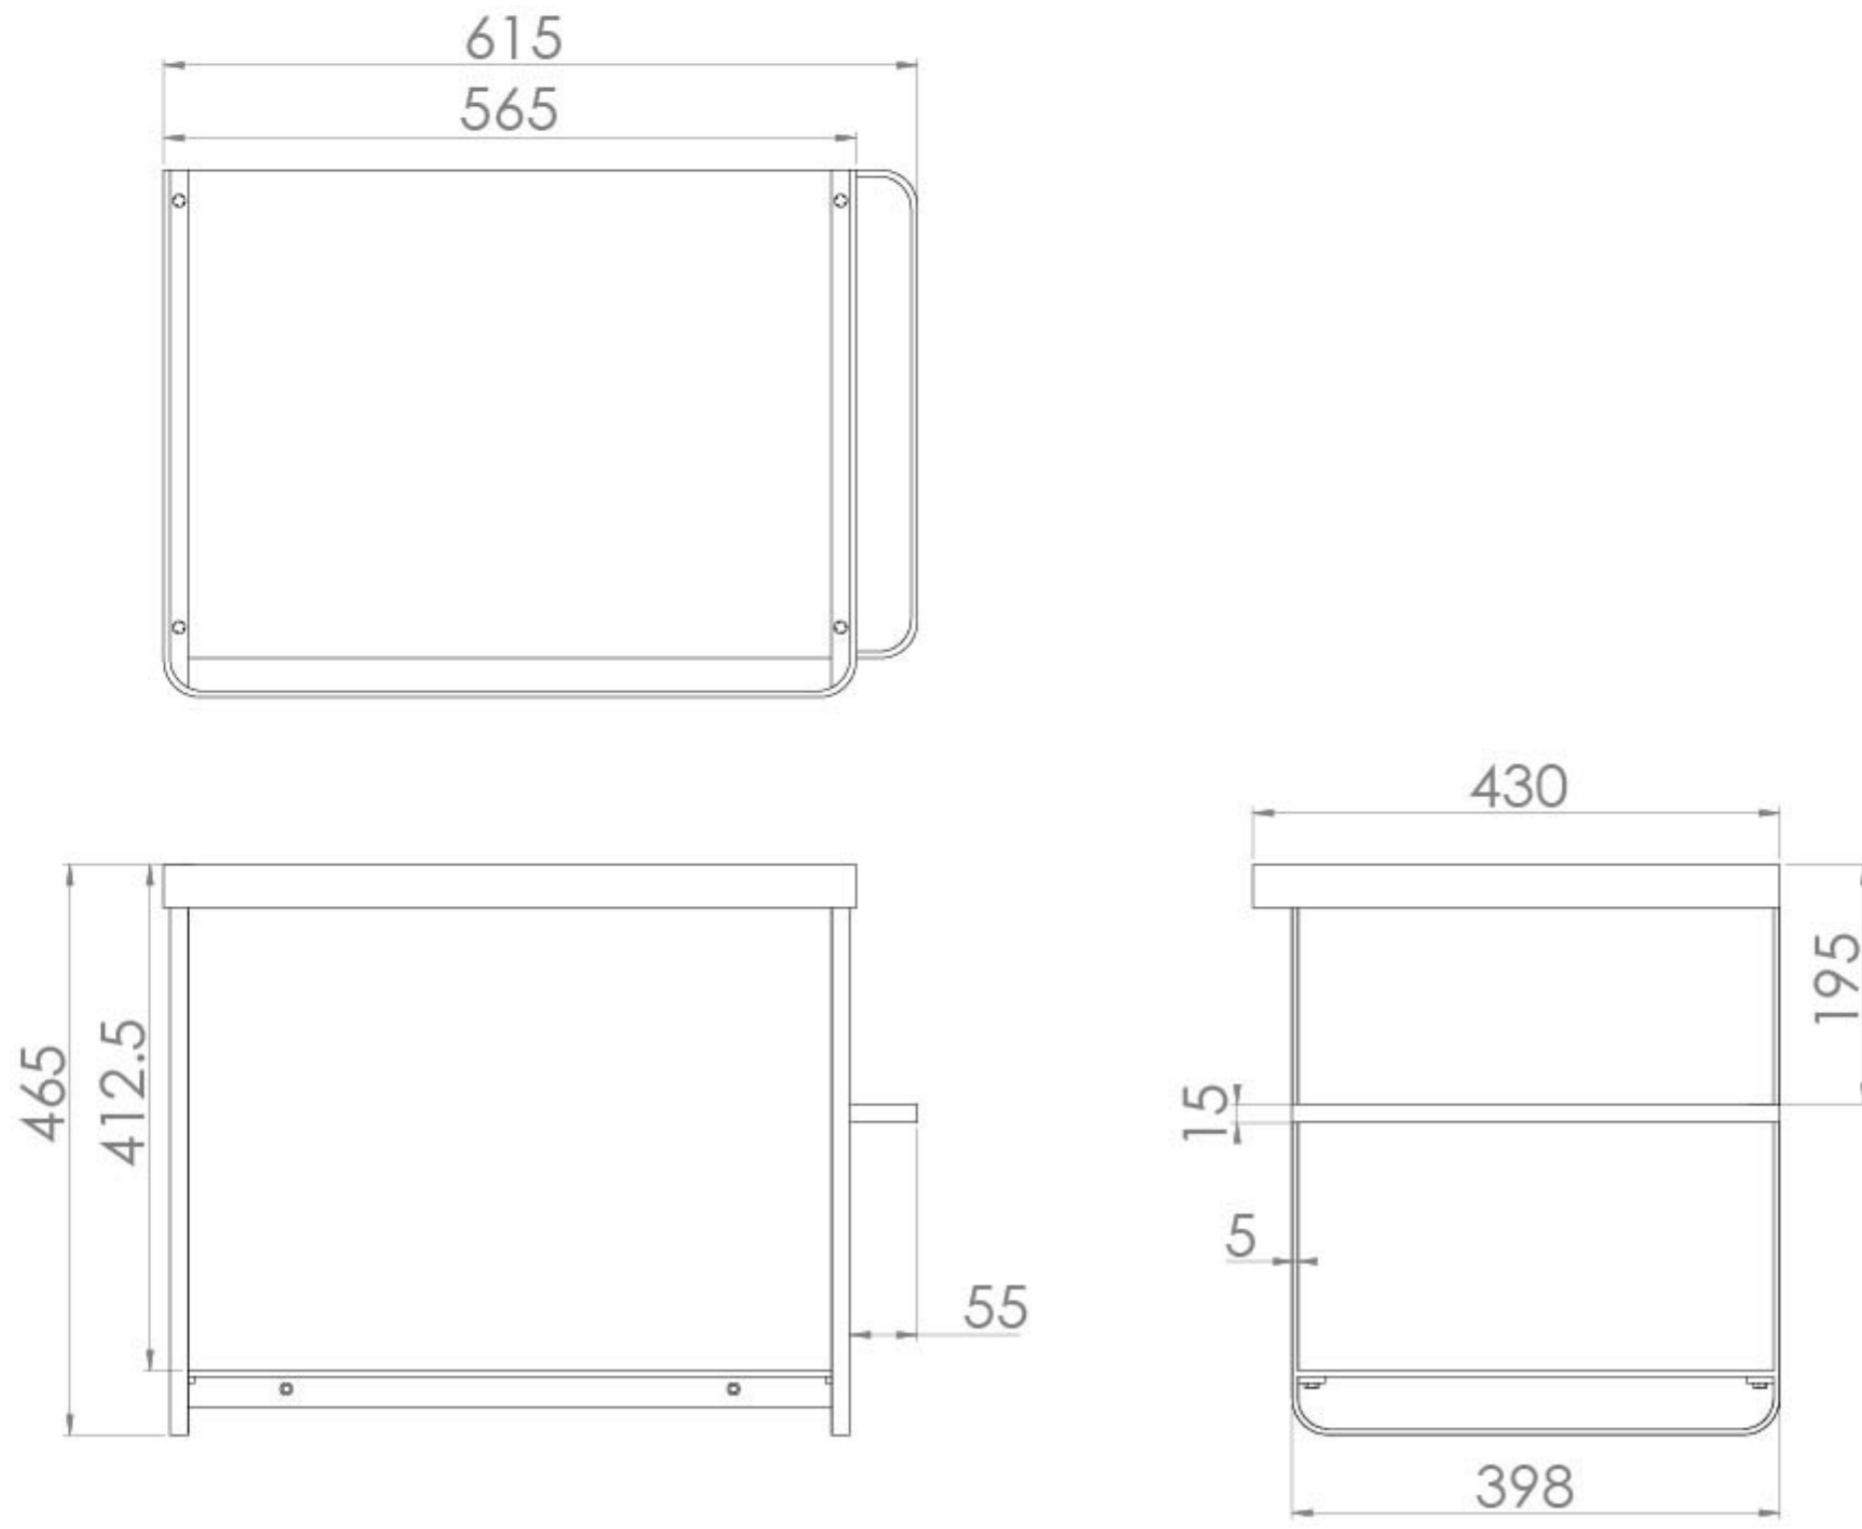

TECHNICAL DRAWING

Saneux reserves the right to alter the specifications and product range without prior notice. Dimensions are given as a guide only. Dimensions should not be used for surrounding furniture, fixtures and fittings until the product is on site.

<https://saneux.com/products/volato-60cm-wall-mounted-washstand-matte-black>