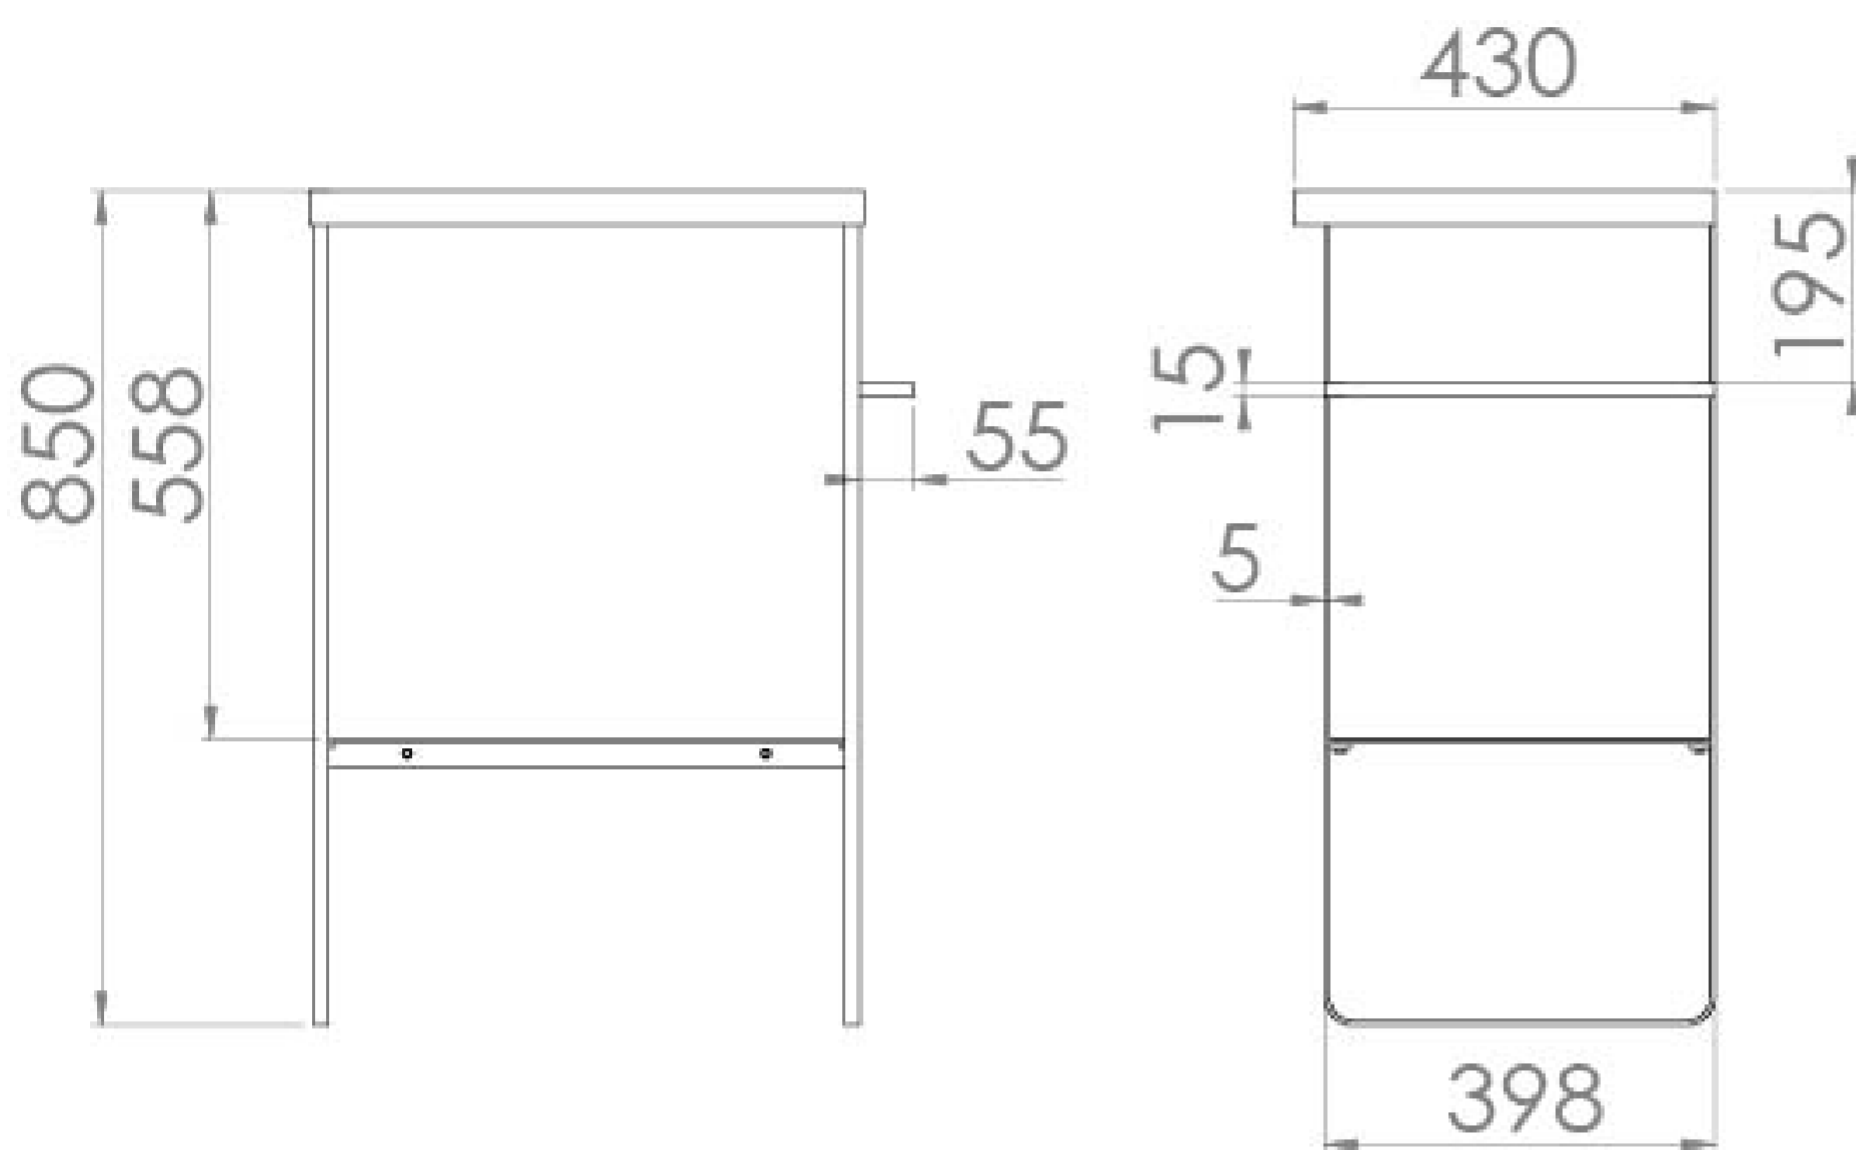

VOLATO 60CM FLOOR STANDING WASHSTAND - MATTE BLACK

Product Code: VOL060F.MB

PRODUCT INFORMATION

Finish:	Matte Black
Height:	850mm
Width:	615mm
Depth:	430mm
Material	Stainless Steel
Weight	14.3kg
Shelf Quantity	1x steel shelf
Guarantee	5 years
Compatible Basin(s)	IND060B, IND060B.0TH
Other Features	Reversible towel rail

This truly unique and modern 60cm floor standing washstand is made from steel and features a reversible towel bar and tray to hold toiletries, making it a perfect option for quirky and contemporary projects.

*Basin to be purchased separately

Compatible basins: IND060B, IND060B.0TH

TECHNICAL DRAWING

Saneux reserves the right to alter the specifications and product range without prior notice. Dimensions are given as a guide only. Dimensions should not be used for surrounding furniture, fixtures and fittings until the product is on site.