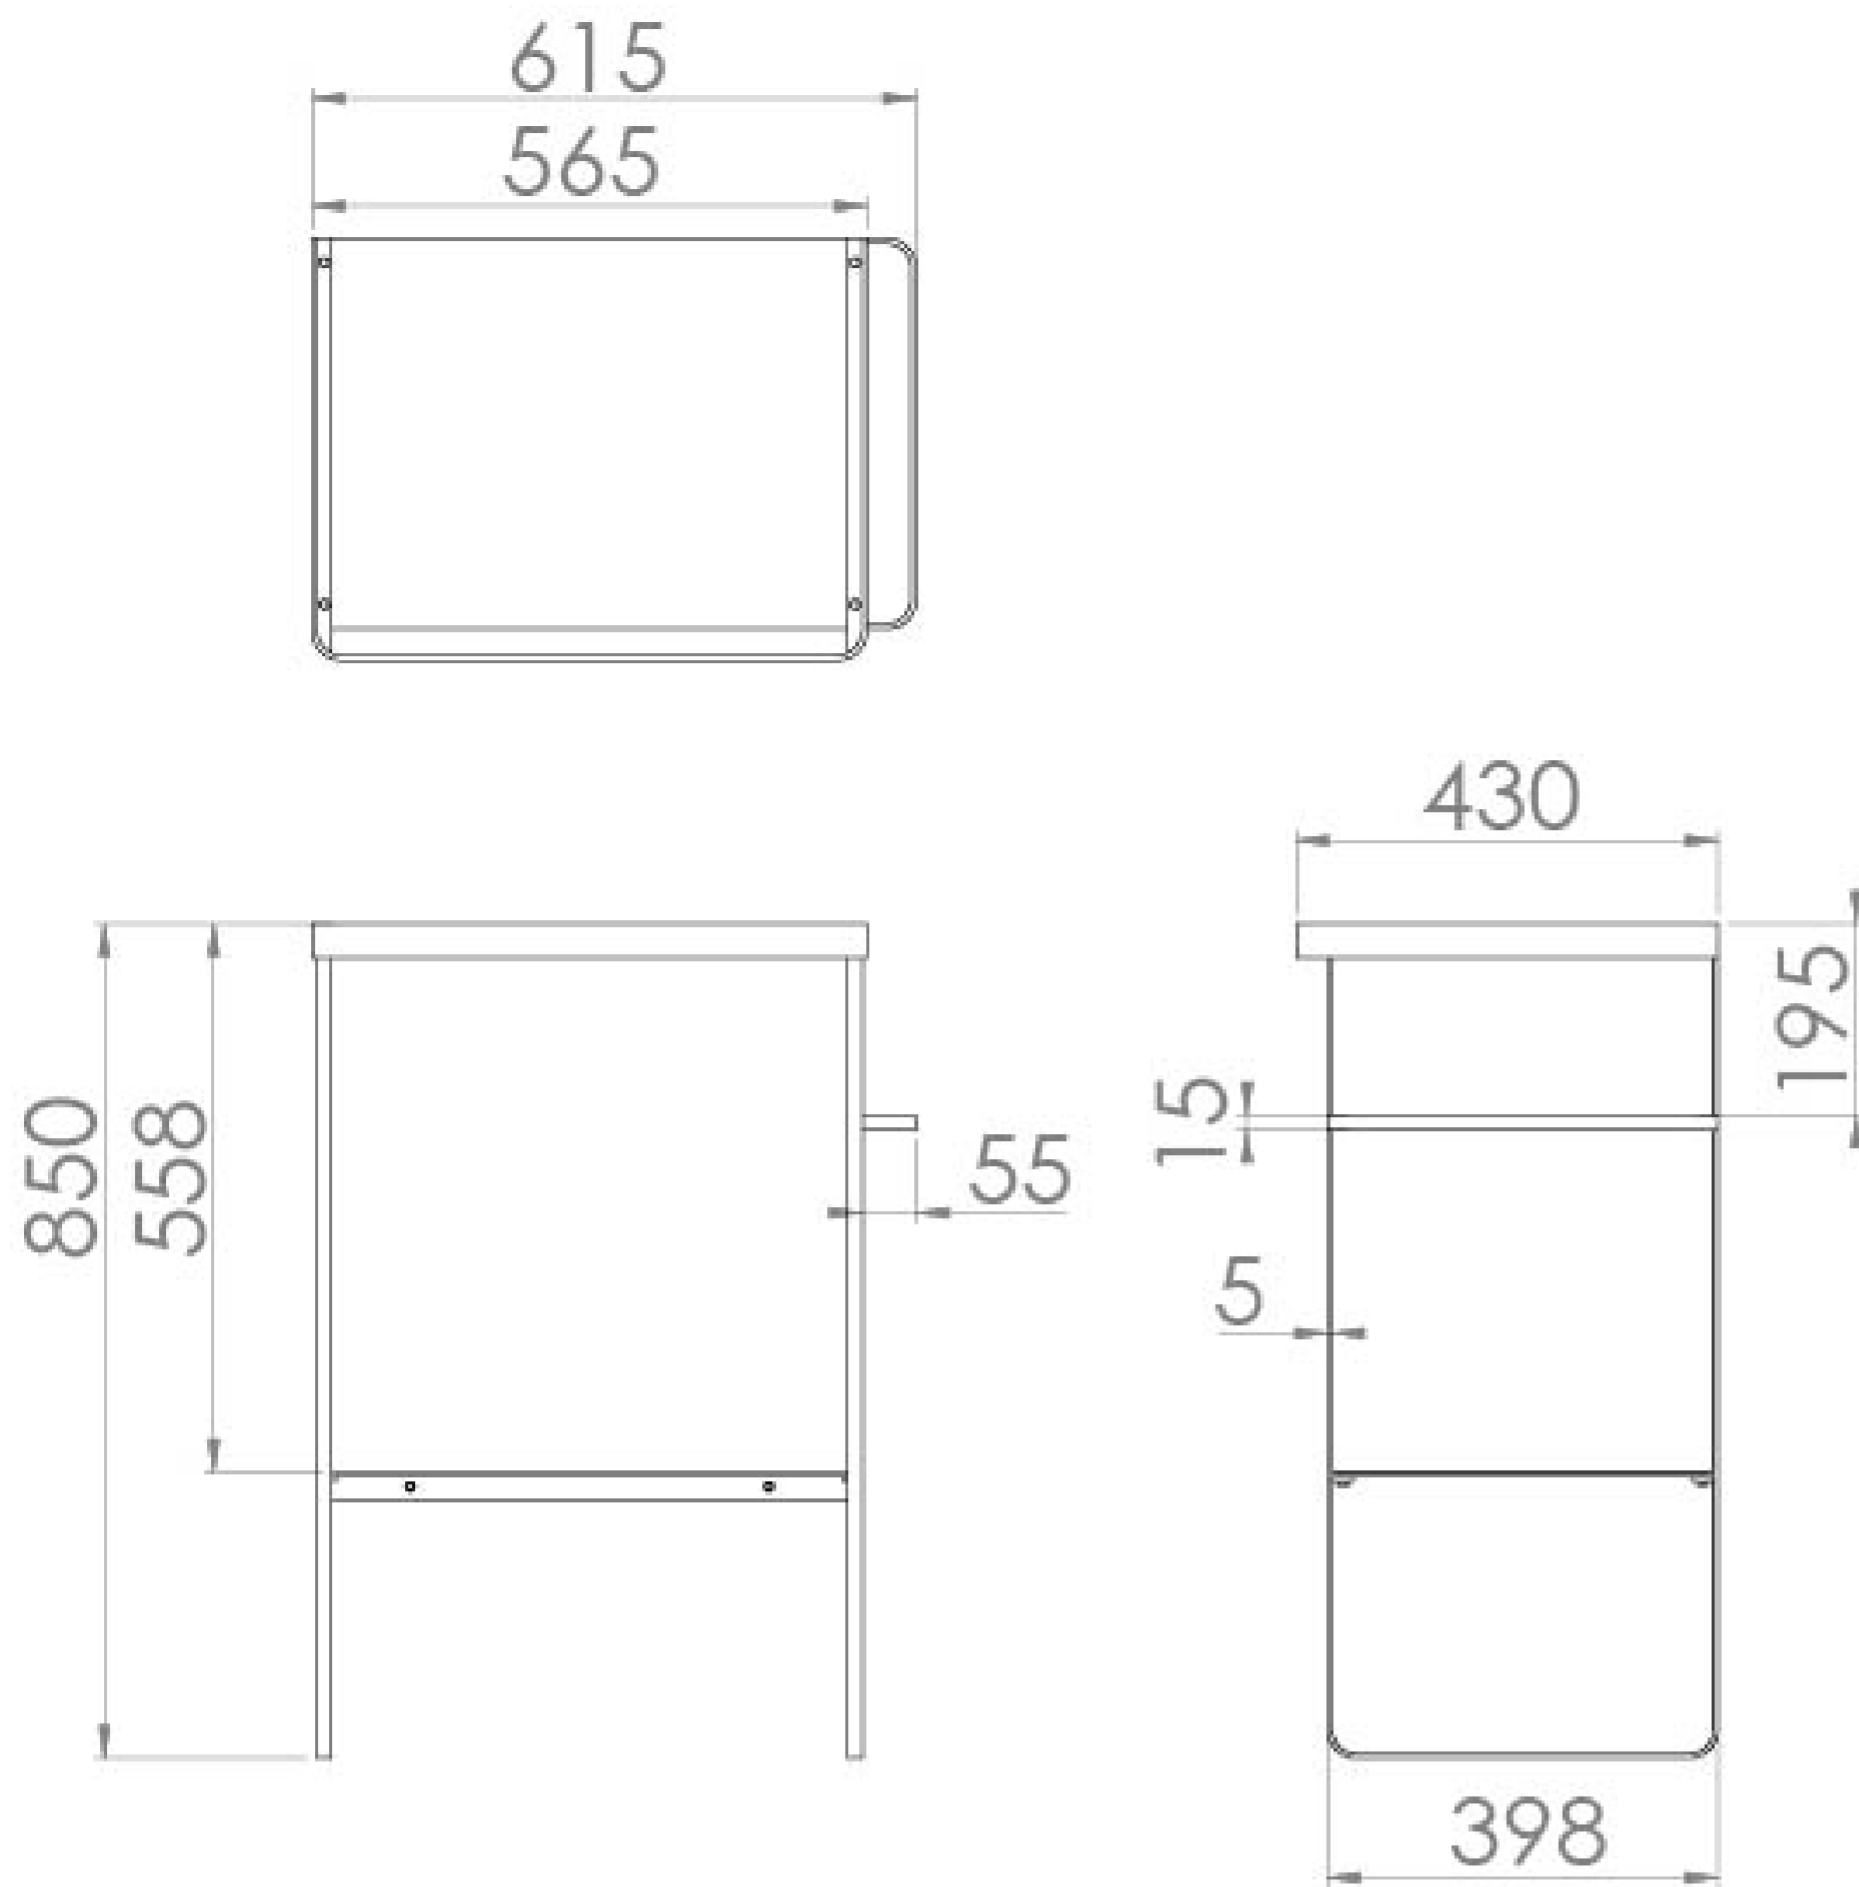

VOLATO 60CM FLOOR STANDING WASHSTAND - MATTE BLACK

Product Code: VOL060F.MB

PRODUCT INFORMATION

Finish:	Matte Black
Height:	850mm
Width:	615mm
Depth:	430mm
Material	Stainless Steel
Weight	14.3kg
Shelf Quantity	1x steel shelf
Guarantee	5 years
Compatible Basin(s)	IND060B, IND060B.0TH
Other Features	Reversible towel rail

This truly unique and modern 60cm floor standing washstand is made from steel and features a reversible towel bar and tray to hold toiletries, making it a perfect option for quirky and contemporary projects.

*Basin to be purchased separately

Compatible basins: IND060B, IND060B.0TH

TECHNICAL DRAWING

Saneux reserves the right to alter the specifications and product range without prior notice. Dimensions are given as a guide only. Dimensions should not be used for surrounding furniture, fixtures and fittings until the product is on site.

<https://saneux.com/products/volato-60cm-floor-standing-washstand-matte-black>