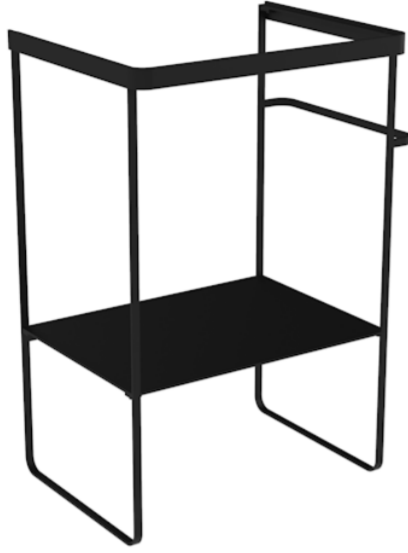

VOLATO 60CM FLOOR STANDING WASHSTAND - MATTE BLACK

Product Code: VOL060F.MB

PRODUCT INFORMATION

Finish:	Matte Black
Height:	850mm
Width:	615mm
Depth:	430mm
Material	Stainless Steel
Weight	14.3kg
Shelf Quantity	1x steel shelf
Guarantee	5 years
Compatible Basin(s)	IND060B, IND060B.0TH
Other Features	Reversible towel rail

DESCRIPTION

If you are looking to re-create the feeling of a boutique hotel bathroom, look no further than VOLATO. The VOLATO collection is our exclusive matte black range which features mirrors and washstands to suit the modern day aesthetic of a minimalist bathroom.

This truly unique and modern 60cm floor standing washstand is made from steel and features a reversible towel bar and tray to hold toiletries, making it a perfect option for quirky and contemporary projects.

<https://saneux.com/products/volato-60cm-floor-standing-washstand-matte-black>