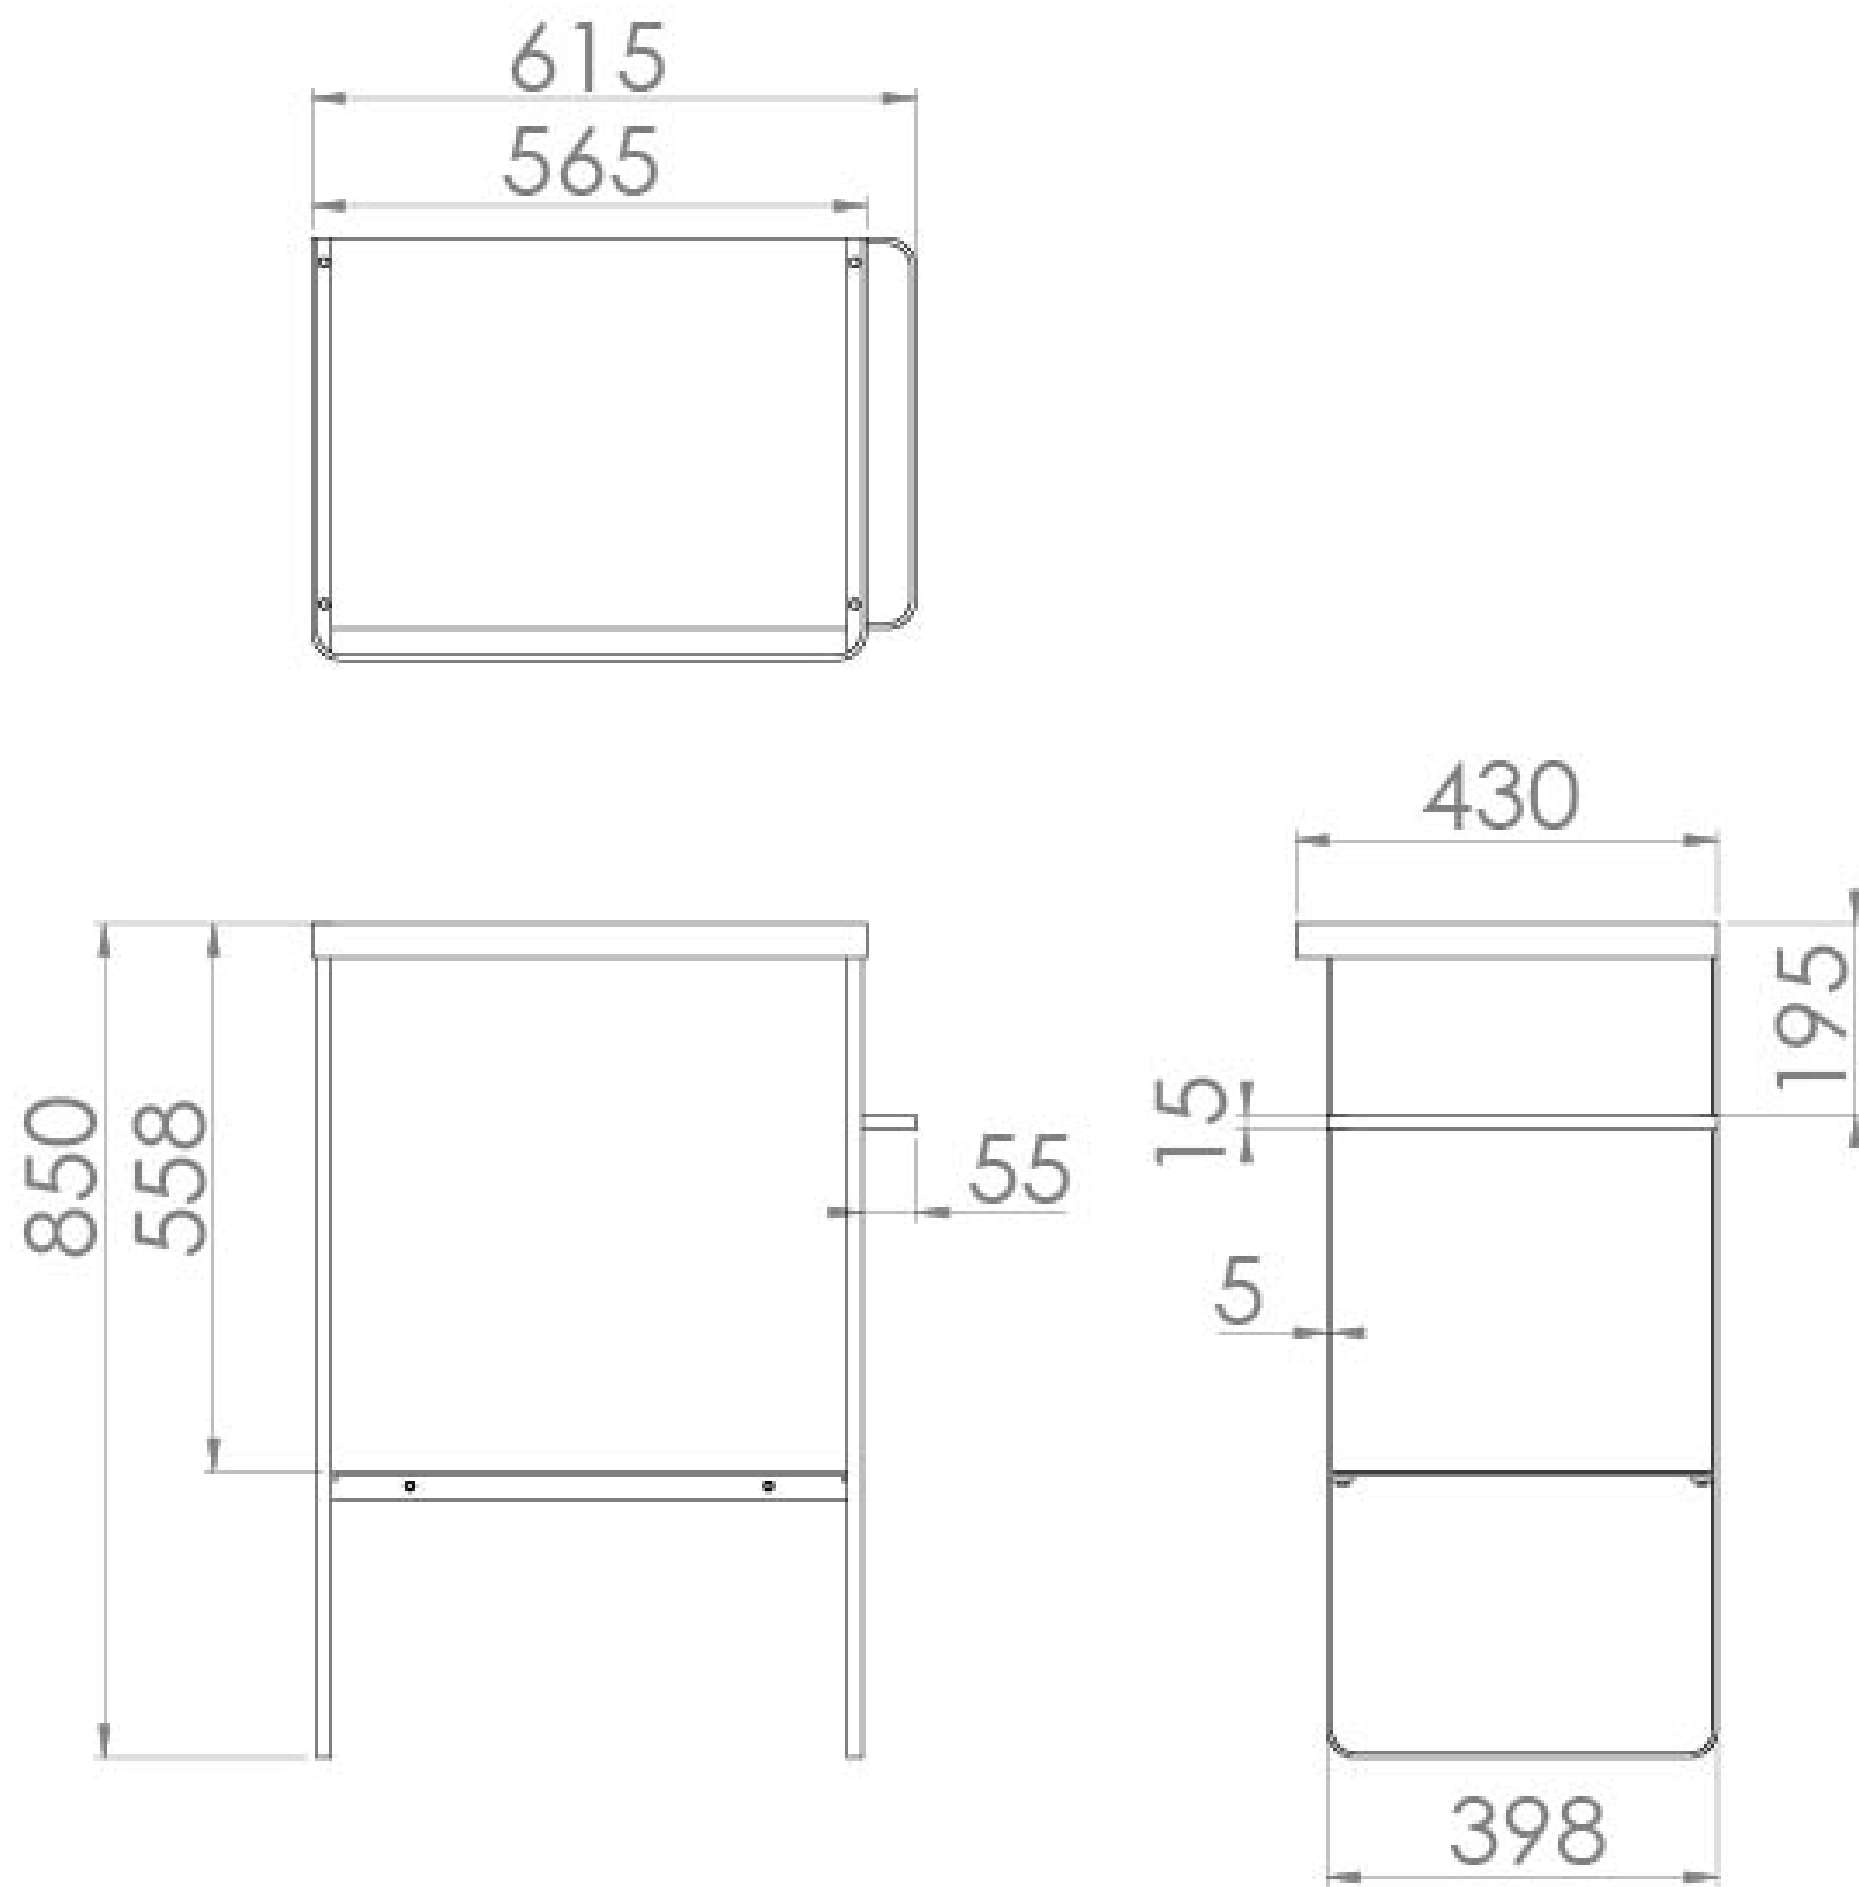

VOLATO 60CM FLOOR STANDING WASHSTAND - MATTE BLACK

Product Code: VOL060F.MB

PRODUCT INFORMATION

Finish:	Matte Black
Height:	850mm
Width:	615mm
Depth:	430mm
Material	Stainless Steel
Weight	14.3kg
Shelf Quantity	1x steel shelf
Guarantee	5 years
Compatible Basin(s)	IND060B, IND060B.0TH
Other Features	Reversible towel rail

This truly unique and modern 60cm floor standing washstand is made from steel and features a reversible towel bar and tray to hold toiletries, making it a perfect option for quirky and contemporary projects.

*Basin to be purchased separately

Compatible basins: IND060B, IND060B.0TH

TECHNICAL DRAWING

Saneux reserves the right to alter the specifications and product range without prior notice. Dimensions are given as a guide only. Dimensions should not be used for surrounding furniture, fixtures and fittings until the product is on site.

<https://saneux.com/products/volato-60cm-floor-standing-washstand-matte-black>