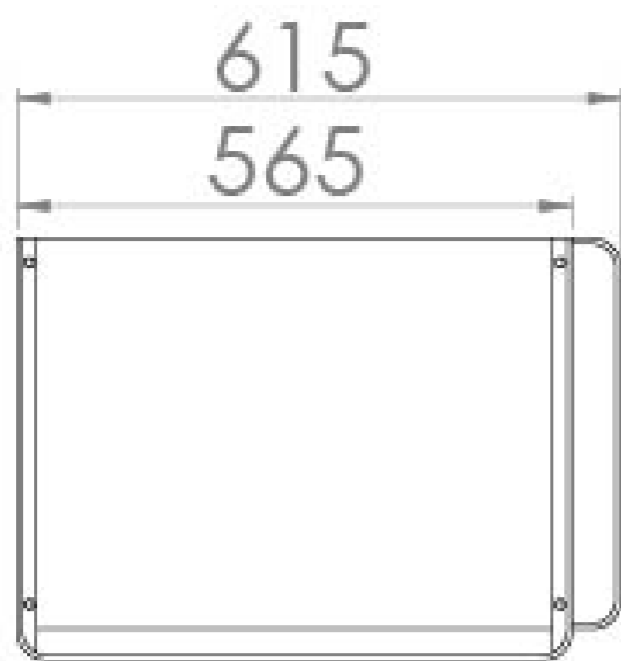

TECHNICAL DRAWING

Saneux reserves the right to alter the specifications and product range without prior notice. Dimensions are given as a guide only. Dimensions should not be used for surrounding furniture, fixtures and fittings until the product is on site.

<https://saneux.com/products/volato-60cm-floor-standing-washstand-matte-black>