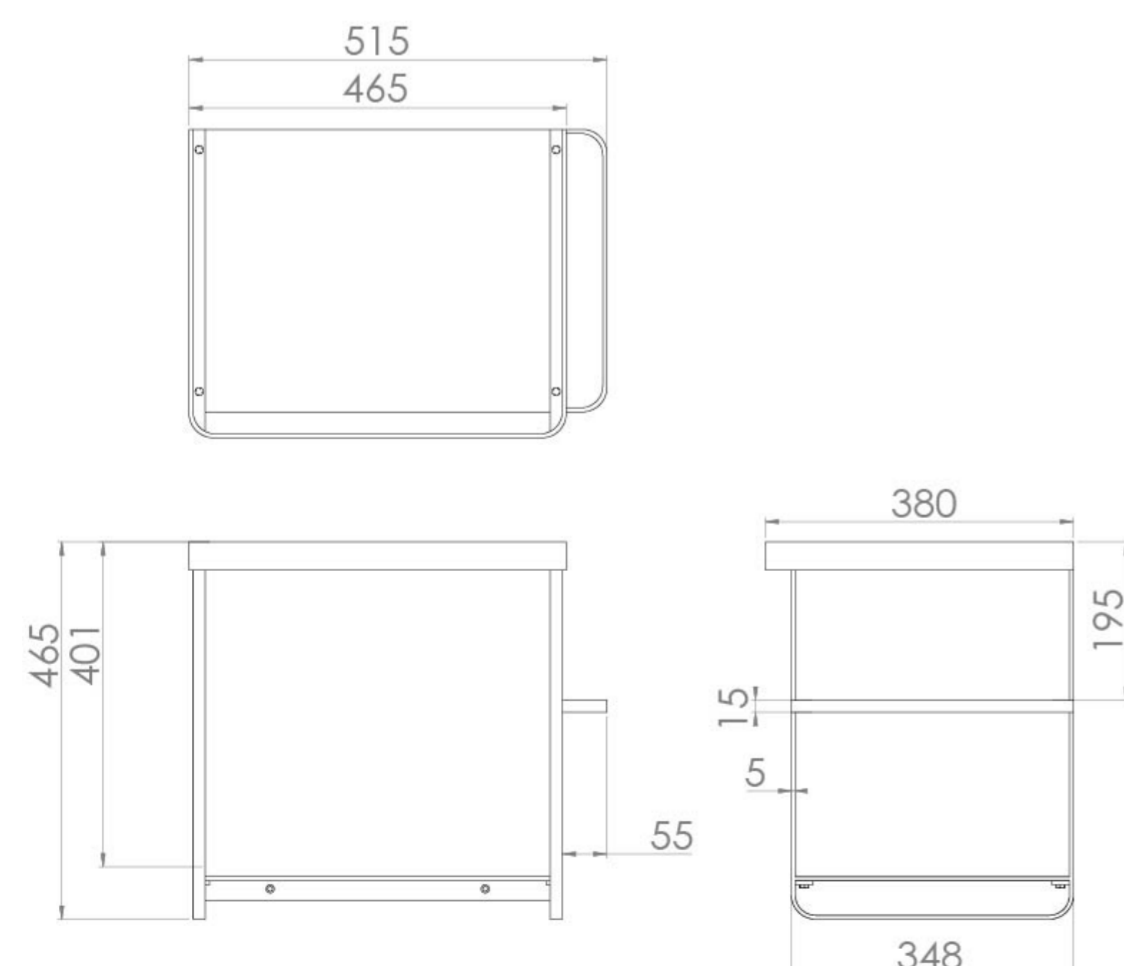

VOLATO 50CM WALL MOUNTED WASHSTAND - MATTE BLACK

Product Code: VOL050W.MB

PRODUCT INFORMATION

Finish:	Matte Black
Height:	465mm
Width:	515mm
Depth:	380mm
Material	Stainless Steel
Weight	10.4kg
Shelf Quantity	1x steel shelf
Guarantee	5 years
Compatible Basin(s)	IND050B, IND050B.0TH
Other Features	Reversible towel rail

This truly unique and modern 50cm wall mounted washstand is made from steel and features a reversible towel bar and tray to hold toiletries, making it a perfect option for quirky and contemporary projects.

*Basin to be purchased separately

Compatible basins: IND050B, IND050B.0TH

TECHNICAL DRAWING

Saneux reserves the right to alter the specifications and product range without prior notice. Dimensions are given as a guide only. Dimensions should not be used for surrounding furniture, fixtures and fittings until the product is on site.