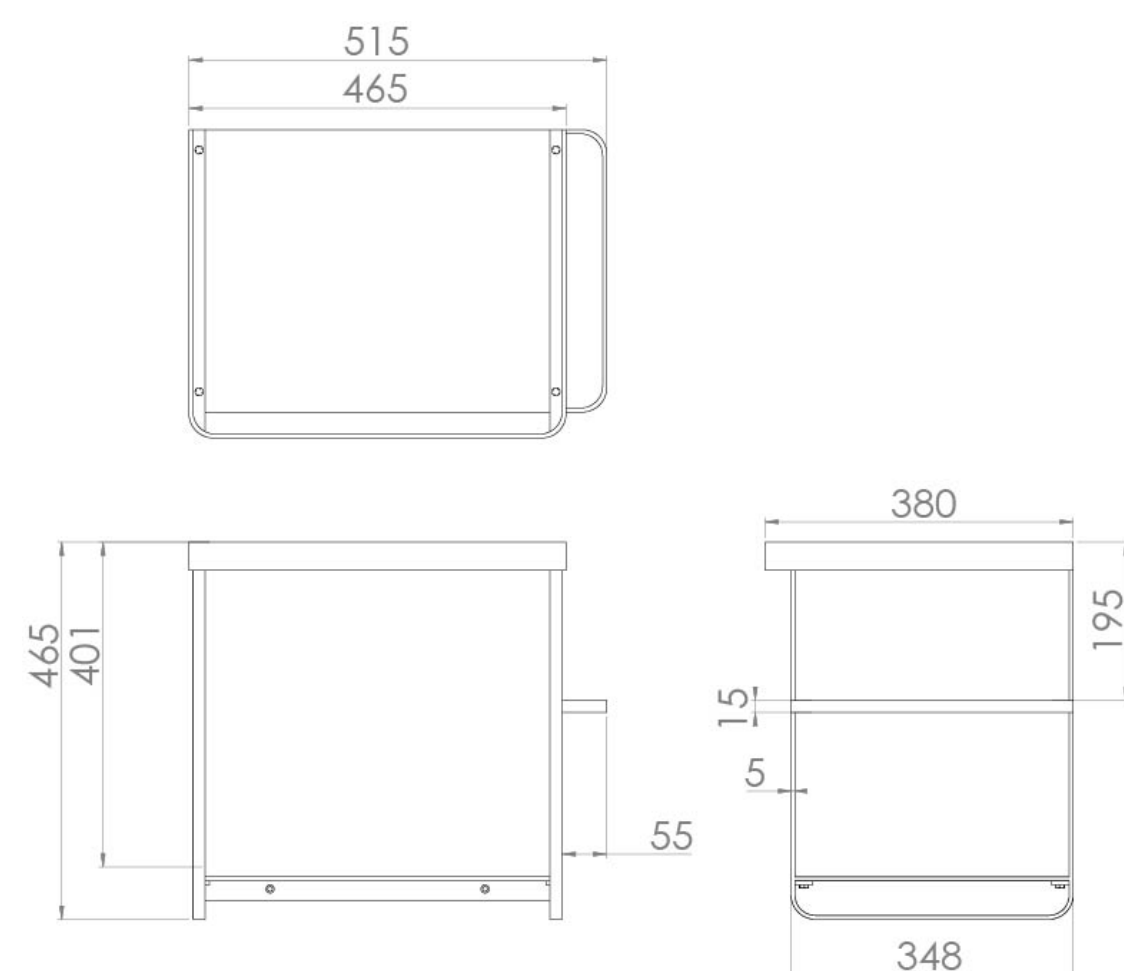

VOLATO 50CM WALL MOUNTED WASHSTAND - MATTE BLACK

Product Code: VOL050W.MB

PRODUCT INFORMATION

Finish:	Matte Black
Height:	465mm
Width:	515mm
Depth:	380mm
Material	Stainless Steel
Weight	10.4kg
Shelf Quantity	1x steel shelf
Guarantee	5 years
Compatible Basin(s)	IND050B, IND050B.0TH
Other Features	Reversible towel rail

This truly unique and modern 50cm wall mounted washstand is made from steel and features a reversible towel bar and tray to hold toiletries, making it a perfect option for quirky and contemporary projects.

*Basin to be purchased separately

Compatible basins: IND050B, IND050B.0TH

TECHNICAL DRAWING

Saneux reserves the right to alter the specifications and product range without prior notice. Dimensions are given as a guide only. Dimensions should not be used for surrounding furniture, fixtures and fittings until the product is on site.