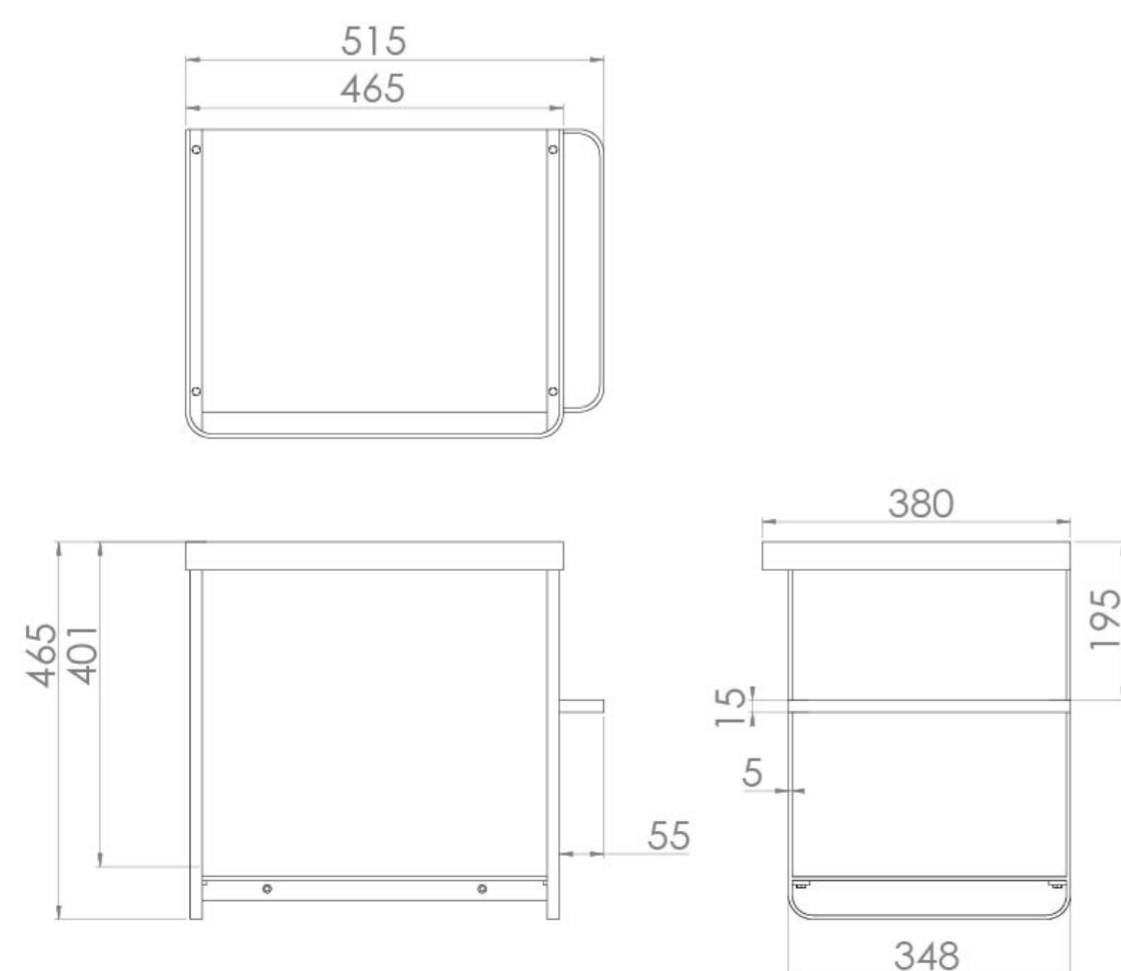

VOLATO 50CM WALL MOUNTED WASHSTAND - MATTE BLACK

Product Code: VOL050W.MB

PRODUCT INFORMATION

Finish:	Matte Black
Height:	465mm
Width:	515mm
Depth:	380mm
Material	Stainless Steel
Weight	10.4kg
Shelf Quantity	1x steel shelf
Guarantee	5 years
Compatible Basin(s)	IND050B, IND050B.0TH
Other Features	Reversible towel rail

DESCRIPTION

If you are looking to re-create the feeling of a boutique hotel bathroom, look no further than VOLATO. The VOLATO collection is our exclusive matte black range which features mirrors and washstands to suit the modern day aesthetic of a minimalist bathroom.

This truly unique and modern 50cm wall mounted washstand is made from steel and features a reversible towel bar and tray to hold toiletries, making it a perfect option for quirky and contemporary projects.

*Basin to be purchased separately

Compatible basins: IND050B, IND050B.0TH

TECHNICAL DRAWING