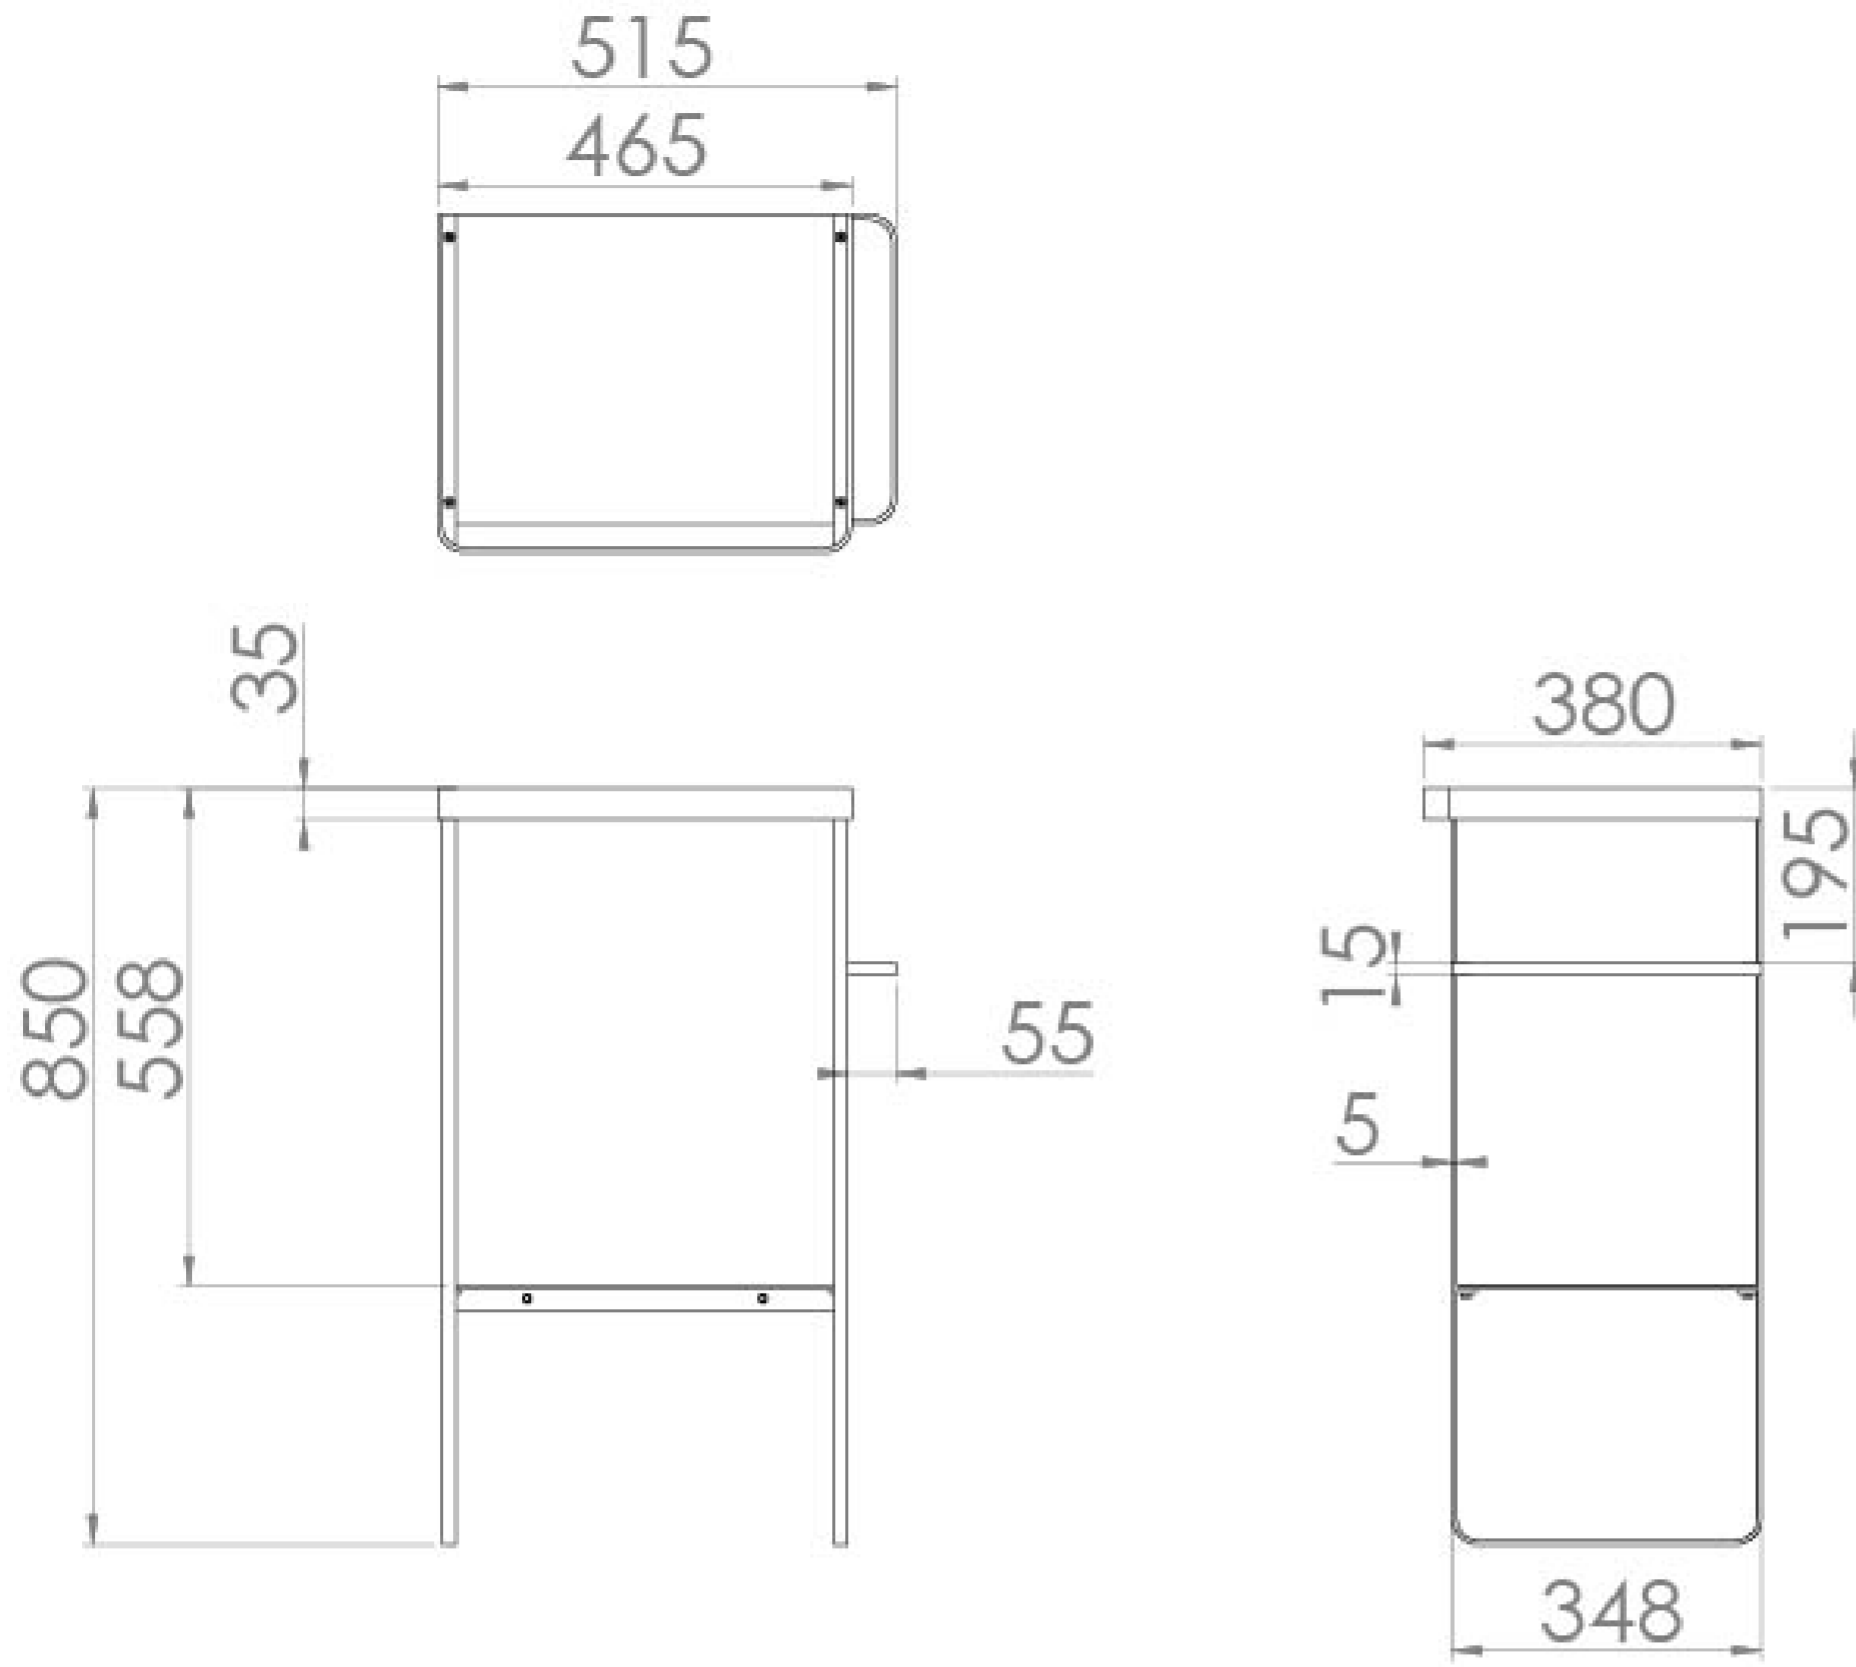

TECHNICAL DRAWING

Saneux reserves the right to alter the specifications and product range without prior notice. Dimensions are given as a guide only. Dimensions should not be used for surrounding furniture, fixtures and fittings until the product is on site.

<https://saneux.com/products/volato-50cm-floor-standing-washstand-matte-black>