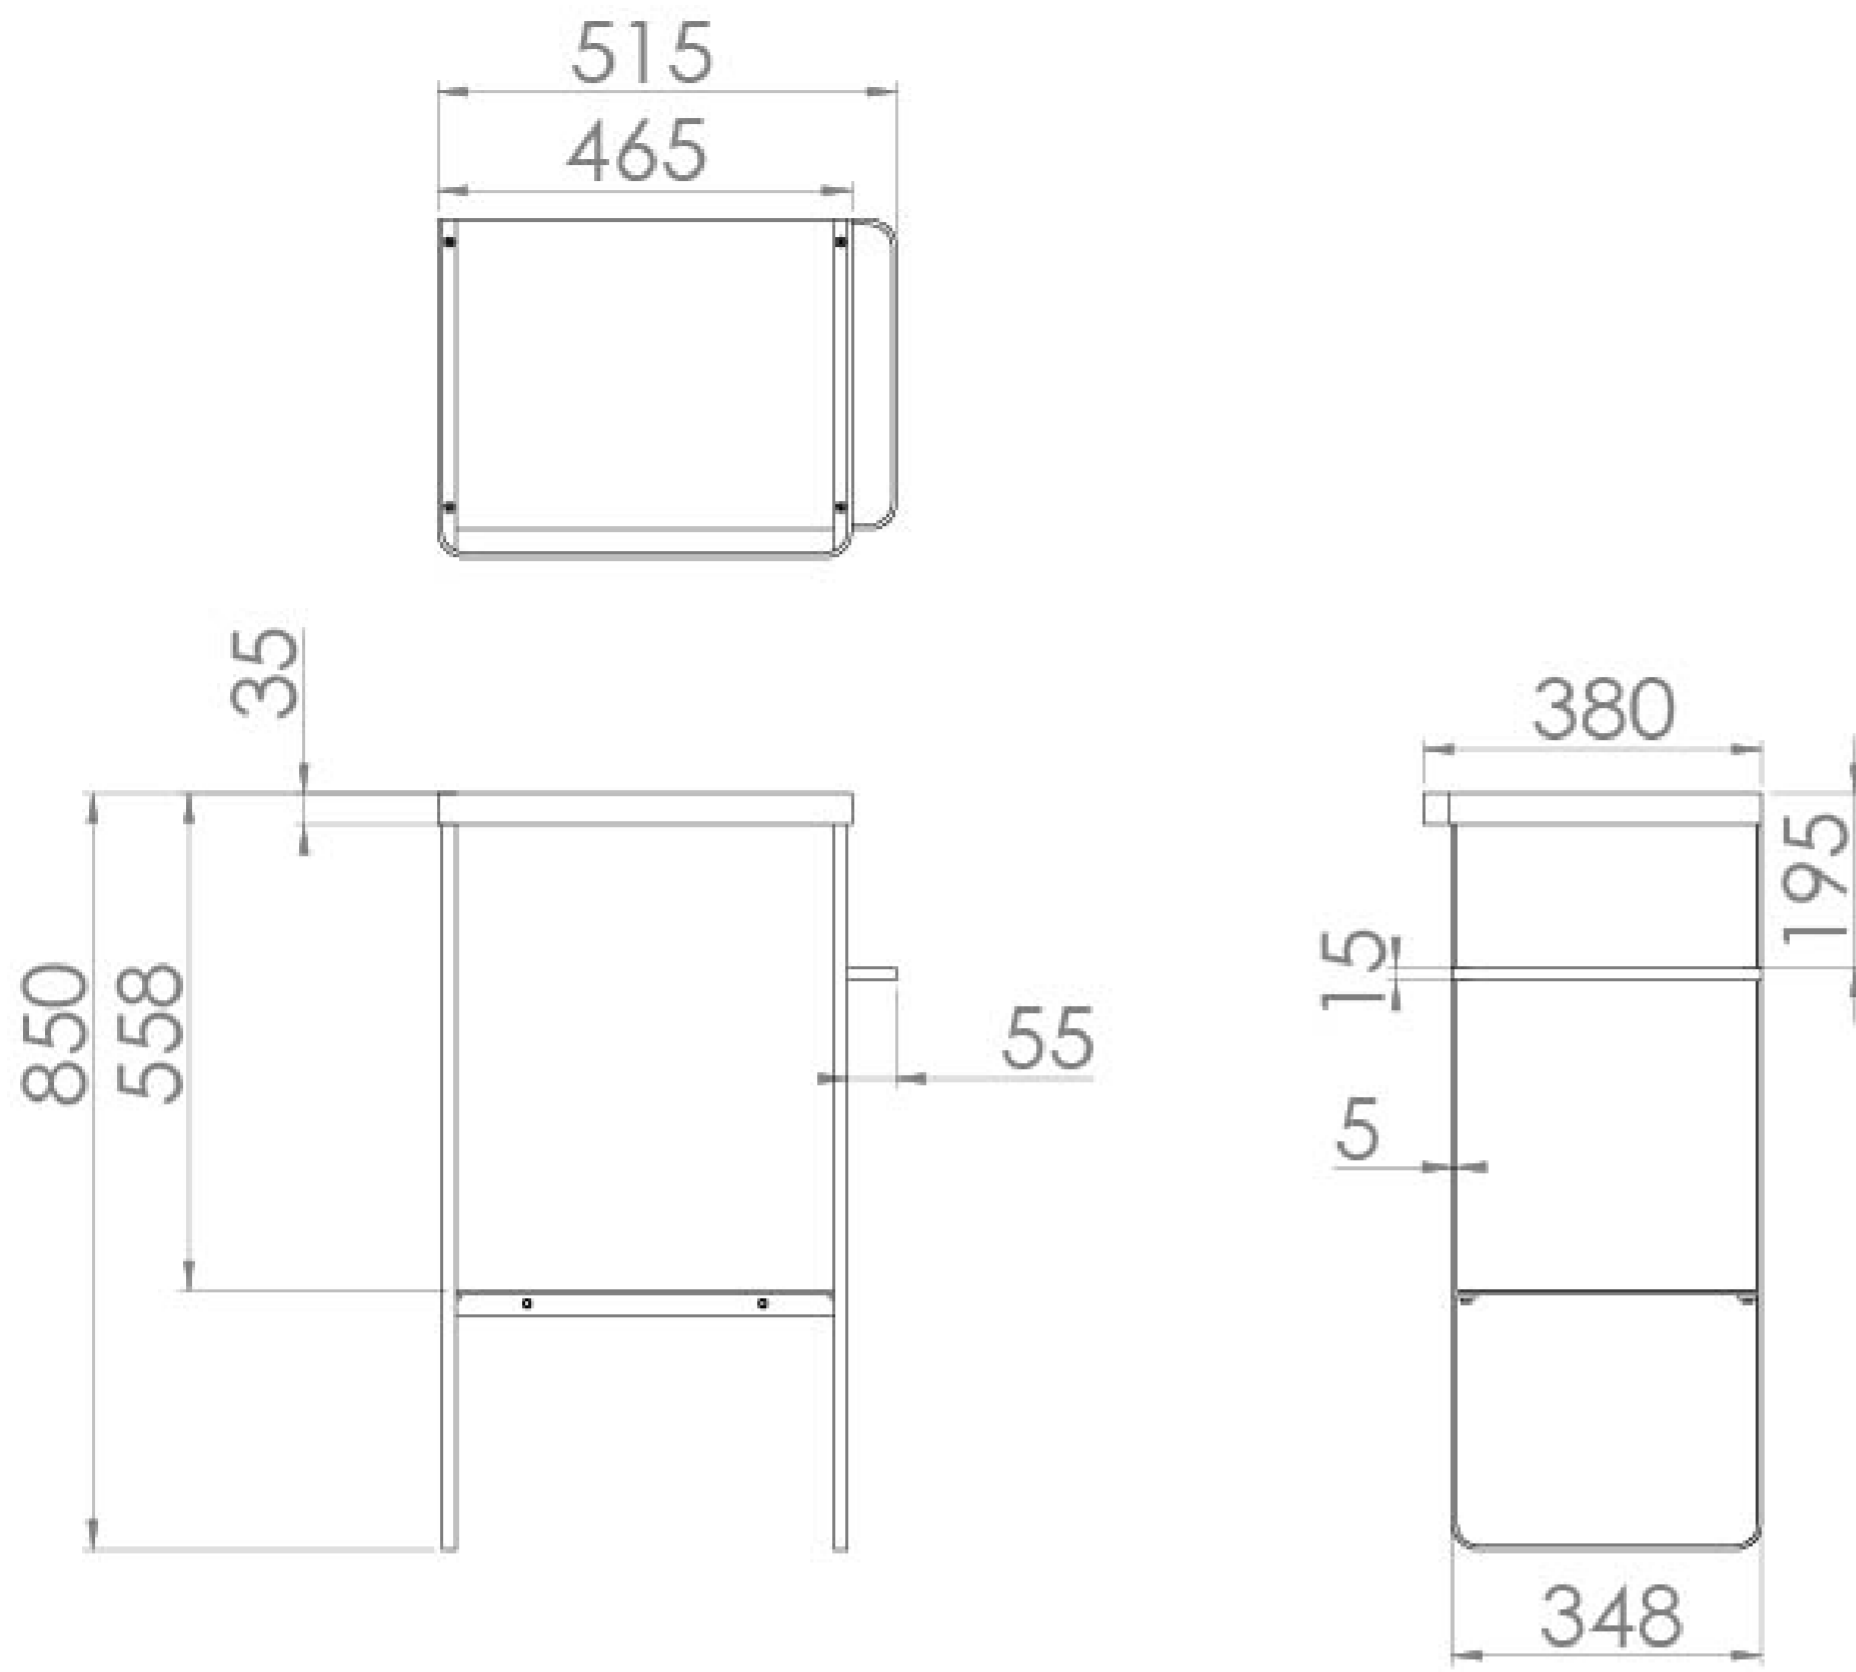

VOLATO 50CM FLOOR STANDING WASHSTAND - MATTE BLACK

Product Code: VOL050F.MB

PRODUCT INFORMATION

Finish:	Matte Black
Height:	850mm
Width:	515mm
Depth:	380mm
Material	Stainless Steel
Weight	11.5kg
Shelf Quantity	1x steel shelf
Guarantee	5 years
Compatible Basin(s)	IND050B, IND050B.0TH
Other Features	Reversible towel rail

This truly unique and modern 50cm floor standing washstand is made from steel and features a reversible towel bar and tray to hold toiletries, making it a perfect option for quirky and contemporary projects.

*Basin to be purchased separately

Compatible basins: IND050B, IND050B.0TH

TECHNICAL DRAWING

Saneux reserves the right to alter the specifications and product range without prior notice. Dimensions are given as a guide only. Dimensions should not be used for surrounding furniture, fixtures and fittings until the product is on site.