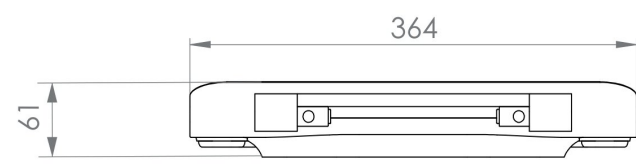

TECHNICAL DRAWING

Saneux reserves the right to alter the specifications and product range without prior notice. Dimensions are given as a guide only. Dimensions should not be used for surrounding furniture, fixtures and fittings until the product is on site.

<https://saneux.com/products/uni-slim-line-soft-close-seat-cover-for-66070-66074-66077>