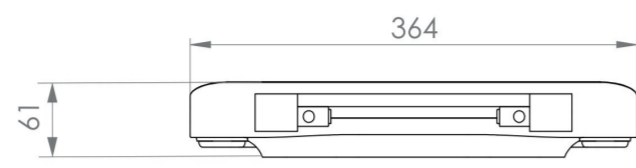

TECHNICAL DRAWING

Saneux reserves the right to alter the specifications and product range without prior notice. Dimensions are given as a guide only. Dimensions should not be used for surrounding furniture, fixtures and fittings until the product is on site.

<https://saneux.com/products/uni-slim-line-soft-close-seat-cover-for-66070-66074-66077>