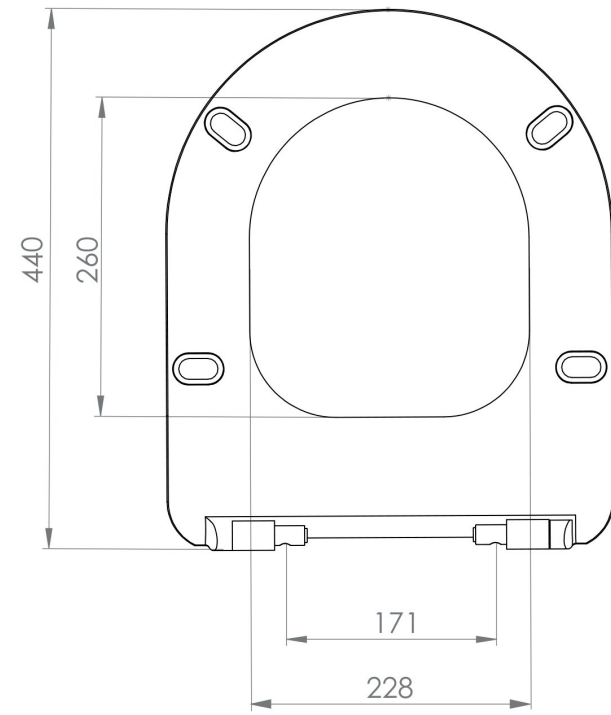

TECHNICAL DRAWING

Saneux reserves the right to alter the specifications and product range without prior notice. Dimensions are given as a guide only. Dimensions should not be used for surrounding furniture, fixtures and fittings until the product is on site.

<https://saneux.com/products/uni-slim-line-soft-close-seat-cover-for-66070-66074-66077>