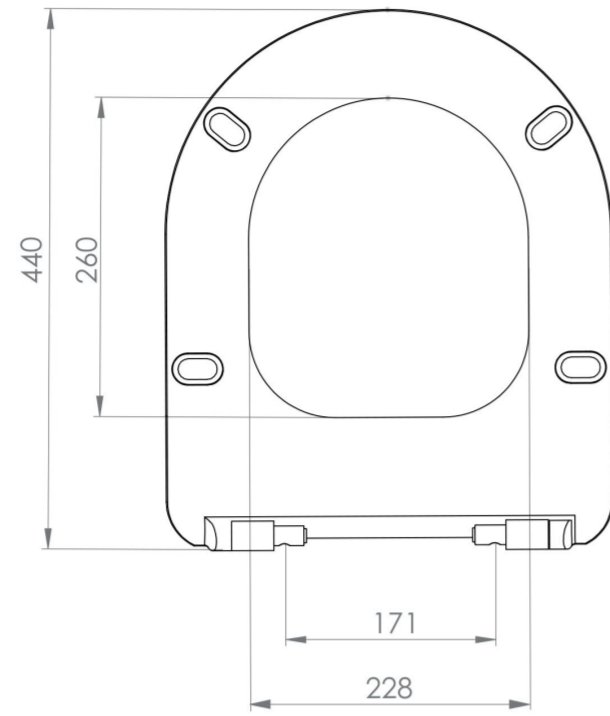

TECHNICAL DRAWING

Saneux reserves the right to alter the specifications and product range without prior notice. Dimensions are given as a guide only. Dimensions should not be used for surrounding furniture, fixtures and fittings until the product is on site.

<https://saneux.com/products/uni-slim-line-soft-close-seat-cover-for-66070-66074-66077>