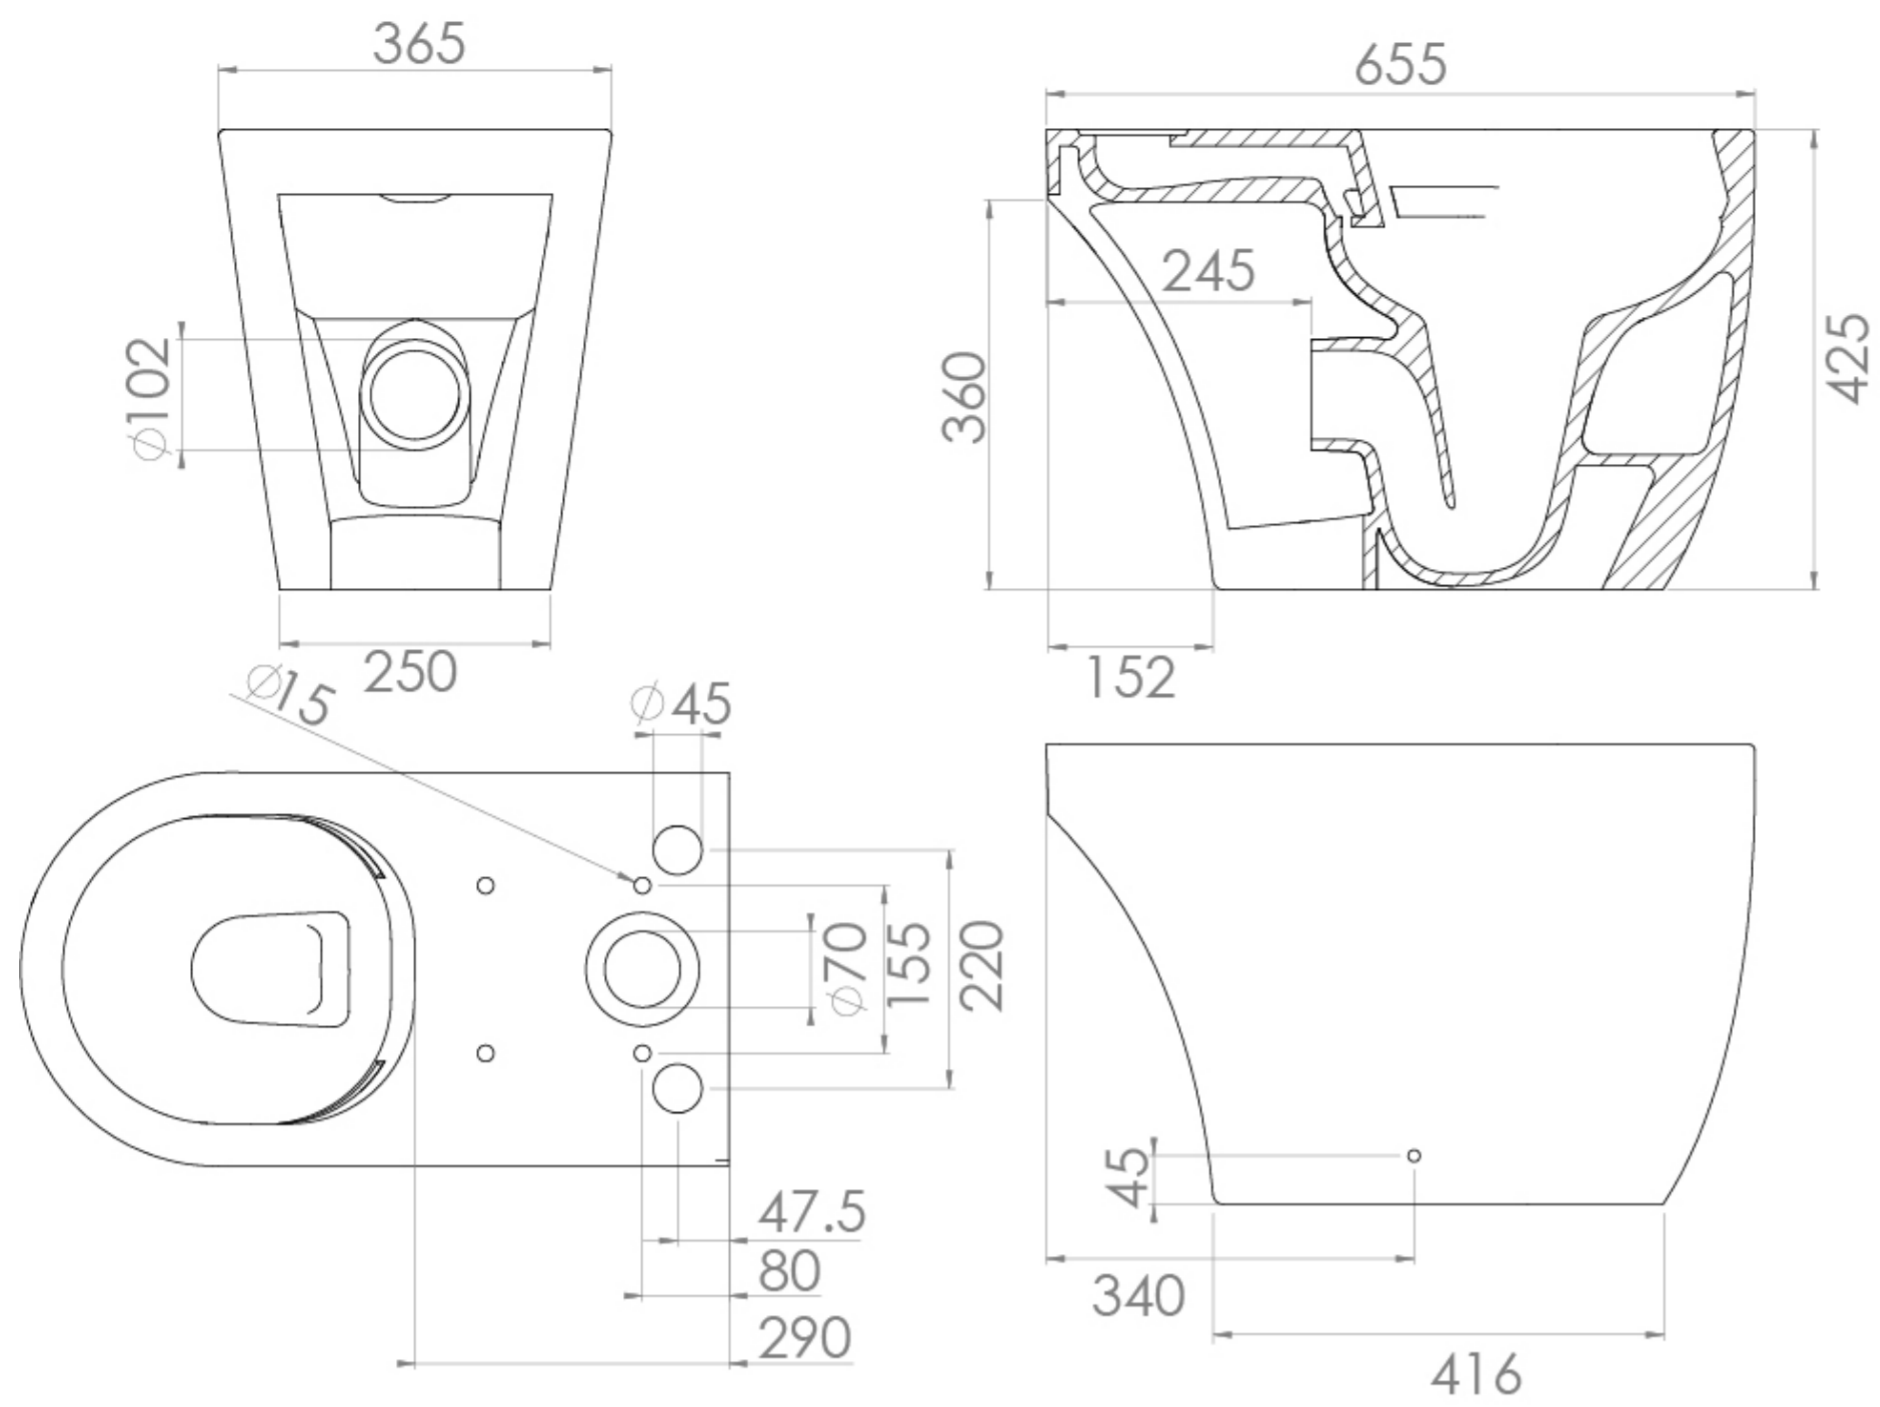

UNI CLOSE COUPLED OPEN BACK WC PAN - RIMLESS

Product Code: 66077

PRODUCT INFORMATION

| | |
|----------------------------------|--------------------|
| Finish: | Gloss White |
| Height: | 425mm |
| Width: | 365mm |
| Depth: | 655mm |
| Material | Ceramic |
| Weight | 37kg |
| Guarantee | Lifetime |
| Compatible Toilet Seat(s) | 66101, 66102 |
| Compatible Cistern(s) | 66071 |
| Type of Flushing | Rimless technology |

DESCRIPTION

UNI is our collection of modern, handle-less furniture and ceramics to allow you to create a contemporary bathroom set up.

The UNI close coupled pan with an open back has a sleek design with its rounded base and the open back allows access to pipework. It also has rimless flush technology, meaning there is no obvious rim around the inside of the pan and instead has a clean look. This also prevents the build up of limescale and bacteria which will ensure your pan is hygienic and easy to clean, which is perfect for busy family bathrooms.

*Cistern and seat sold separately

Compatible cistern: 66071

Compatible seats: 66101, 66102

TECHNICAL DRAWING

Saneux reserves the right to alter the specifications and product range without prior notice. Dimensions are given as a guide only. Dimensions should not be used for surrounding furniture, fixtures and fittings until the product is on site.