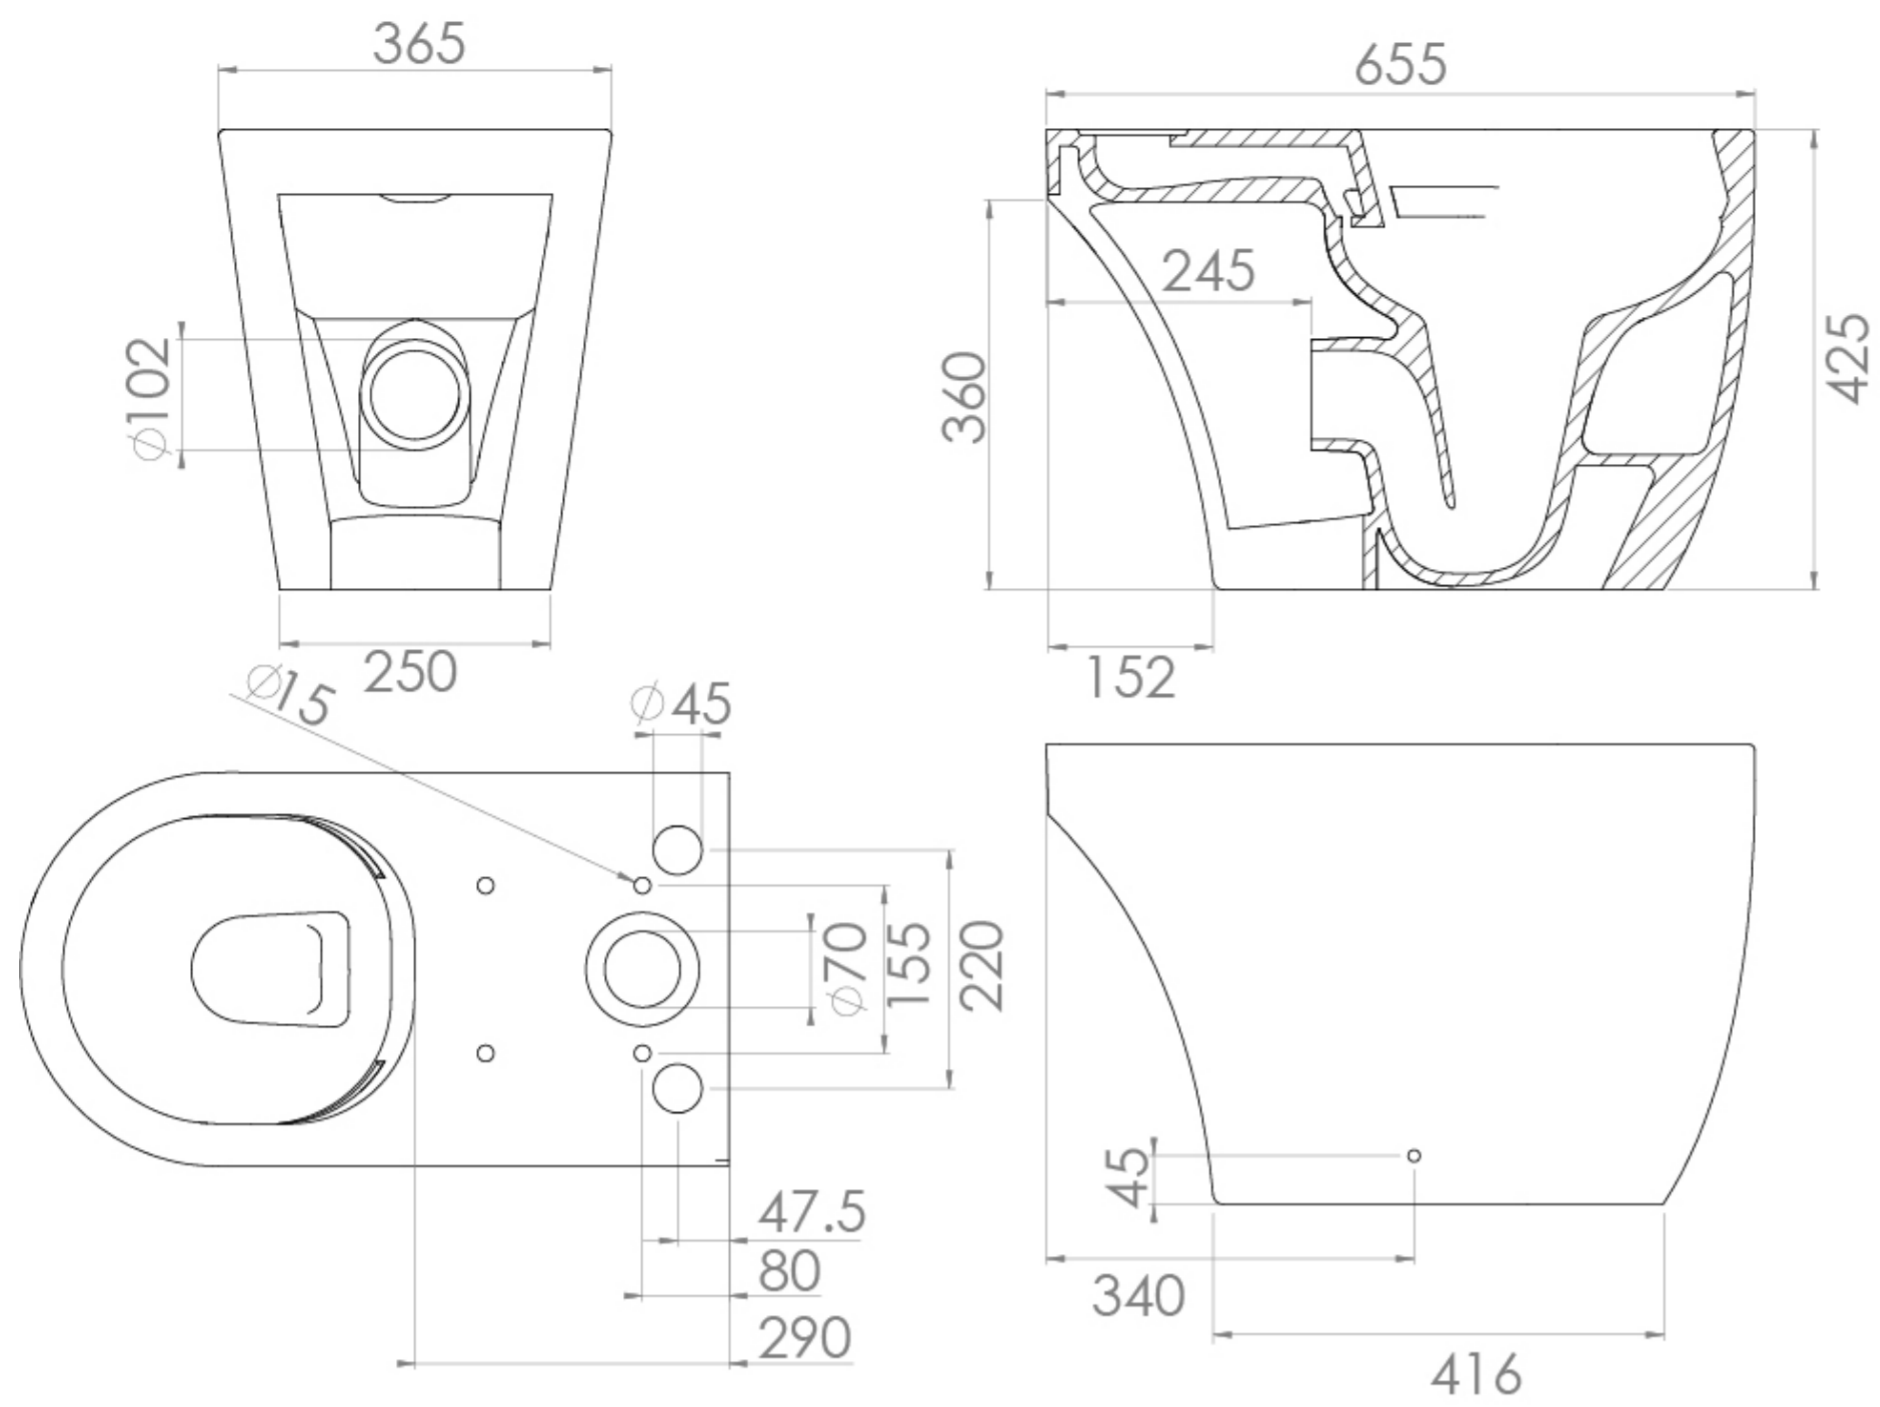

UNI CLOSE COUPLED OPEN BACK WC PAN - RIMLESS

Product Code: 66077

PRODUCT INFORMATION

Finish:	Gloss White
Height:	425mm
Width:	365mm
Depth:	655mm
Material	Ceramic
Weight	37kg
Guarantee	Lifetime
Compatible Toilet Seat(s)	66101, 66102
Compatible Cistern(s)	66071
Type of Flushing	Rimless technology

DESCRIPTION

UNI is our collection of modern, handle-less furniture and ceramics to allow you to create a contemporary bathroom set up.

The UNI close coupled pan with an open back has a sleek design with its rounded base and the open back allows access to pipework. It also has rimless flush technology, meaning there is no obvious rim around the inside of the pan and instead has a clean look. This also prevents the build up of limescale and bacteria which will ensure your pan is hygienic and easy to clean, which is perfect for busy family bathrooms.

*Cistern and seat sold separately

Compatible cistern: 66071

Compatible seats: 66101, 66102

TECHNICAL DRAWING

Saneux reserves the right to alter the specifications and product range without prior notice. Dimensions are given as a guide only. Dimensions should not be used for surrounding furniture, fixtures and fittings until the product is on site.