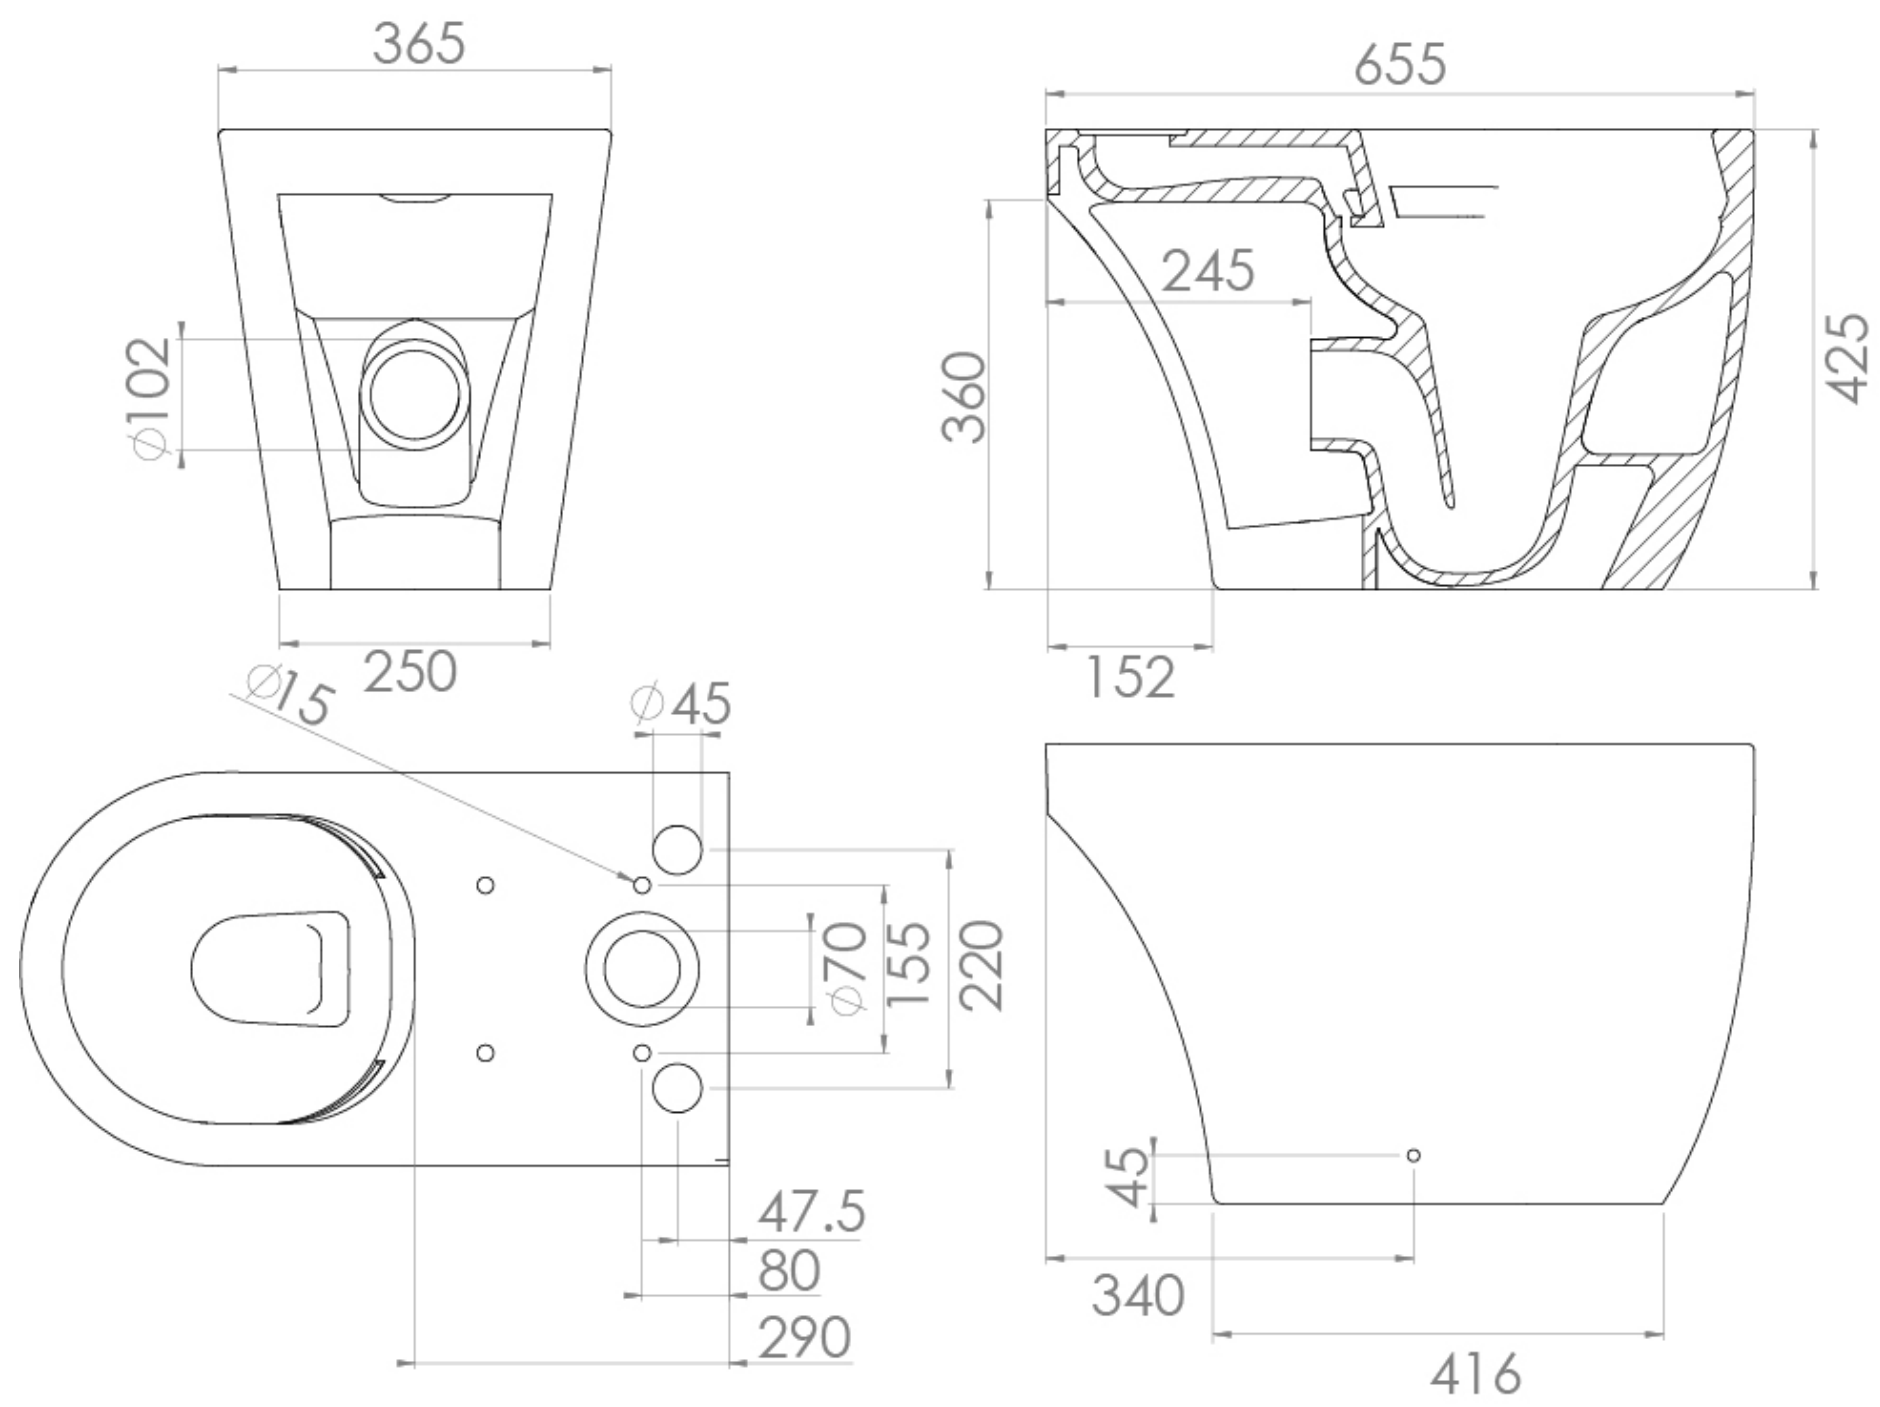

UNI CLOSE COUPLED OPEN BACK WC PAN - RIMLESS

Product Code: 66077

PRODUCT INFORMATION

Finish:	Gloss White
Height:	425mm
Width:	365mm
Depth:	655mm
Material	Ceramic
Weight	37kg
Guarantee	Lifetime
Compatible Toilet Seat(s)	66101, 66102
Compatible Cistern(s)	66071
Type of Flushing	Rimless technology

DESCRIPTION

UNI is our collection of modern, handle-less furniture and ceramics to allow you to create a contemporary bathroom set up.

The UNI close coupled pan with an open back has a sleek design with its rounded base and the open back allows access to pipework. It also has rimless flush technology, meaning there is no obvious rim around the inside of the pan and instead has a clean look. This also prevents the build up of limescale and bacteria which will ensure your pan is hygienic and easy to clean, which is perfect for busy family bathrooms.

*Cistern and seat sold separately

Compatible cistern: 66071

Compatible seats: 66101, 66102

TECHNICAL DRAWING

Saneux reserves the right to alter the specifications and product range without prior notice. Dimensions are given as a guide only. Dimensions should not be used for surrounding furniture, fixtures and fittings until the product is on site.