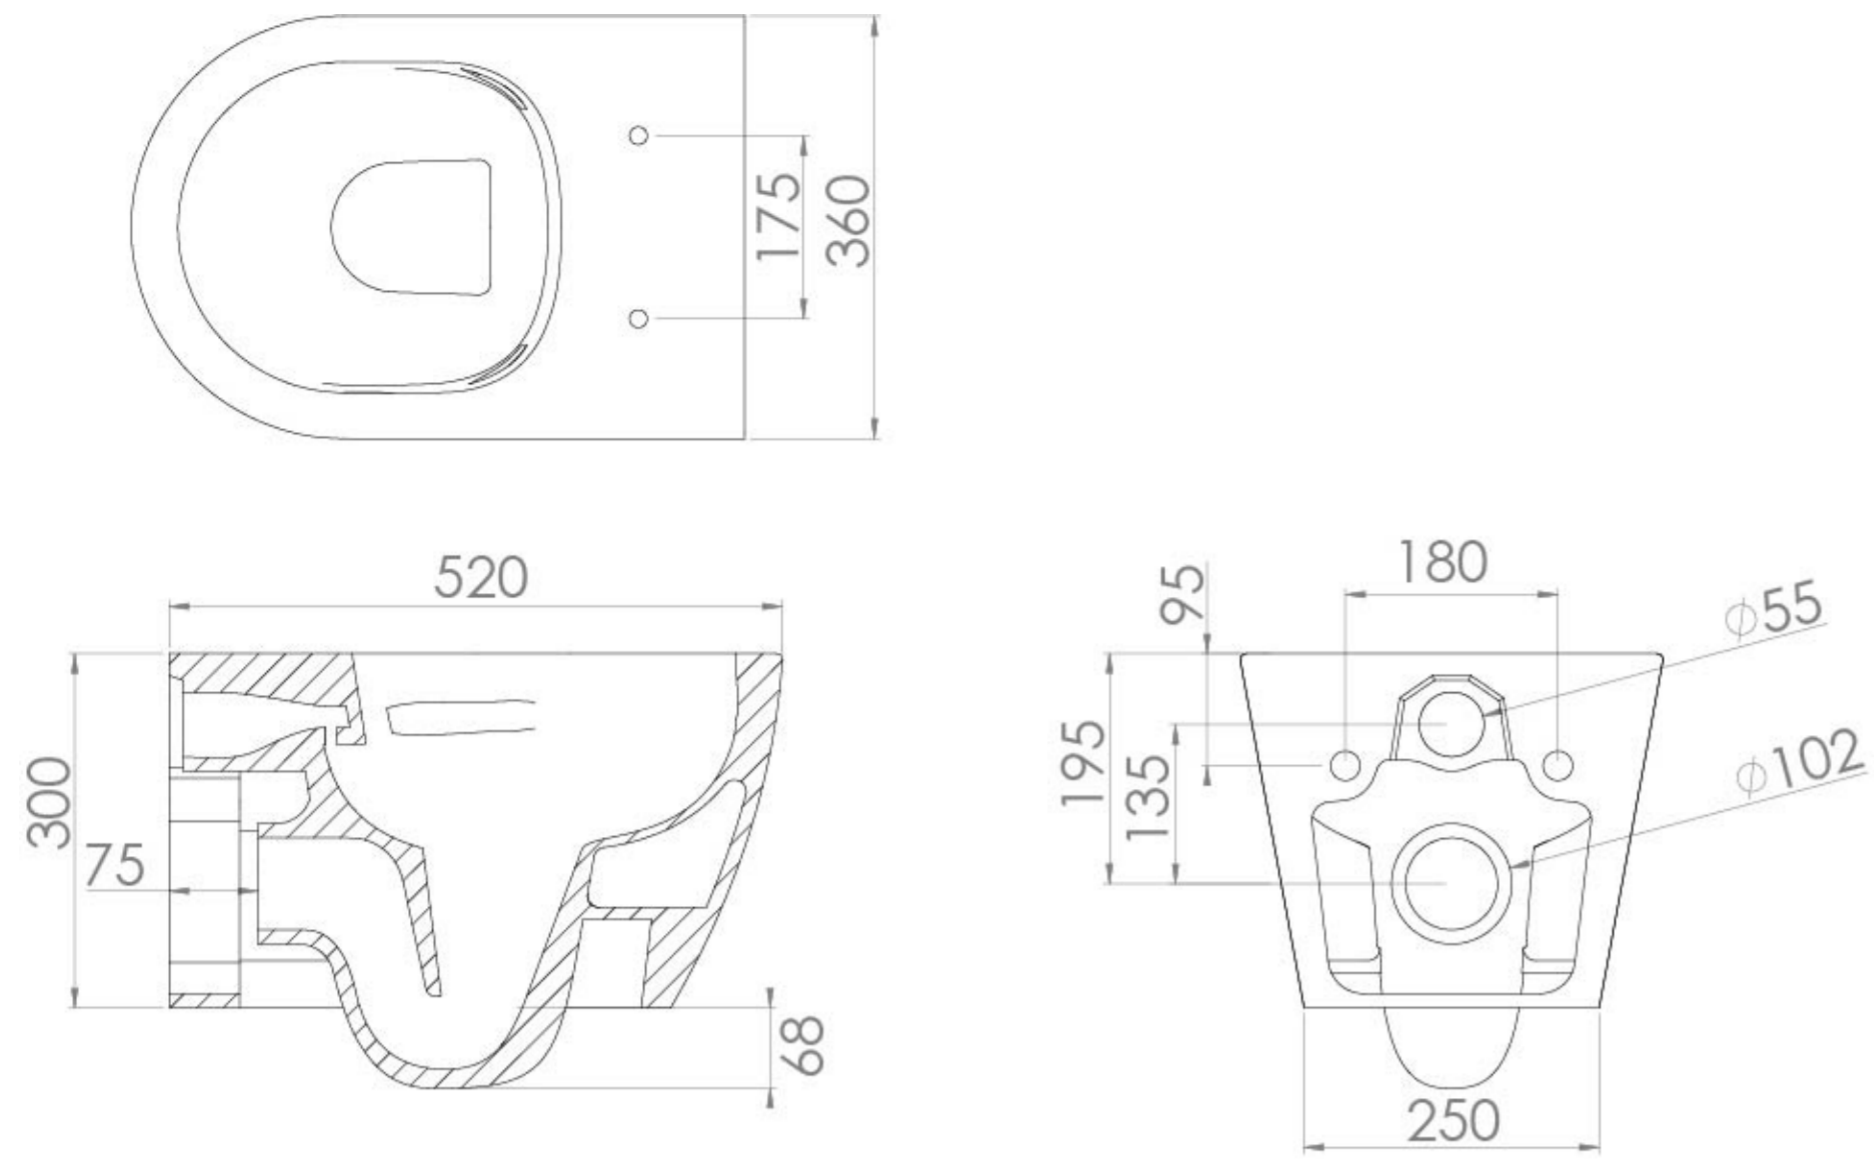

TECHNICAL DRAWING

Saneux reserves the right to alter the specifications and product range without prior notice. Dimensions are given as a guide only. Dimensions should not be used for surrounding furniture, fixtures and fittings until the product is on site.

<https://saneux.com/products/uni-wall-hung-wc-pan-rimless>