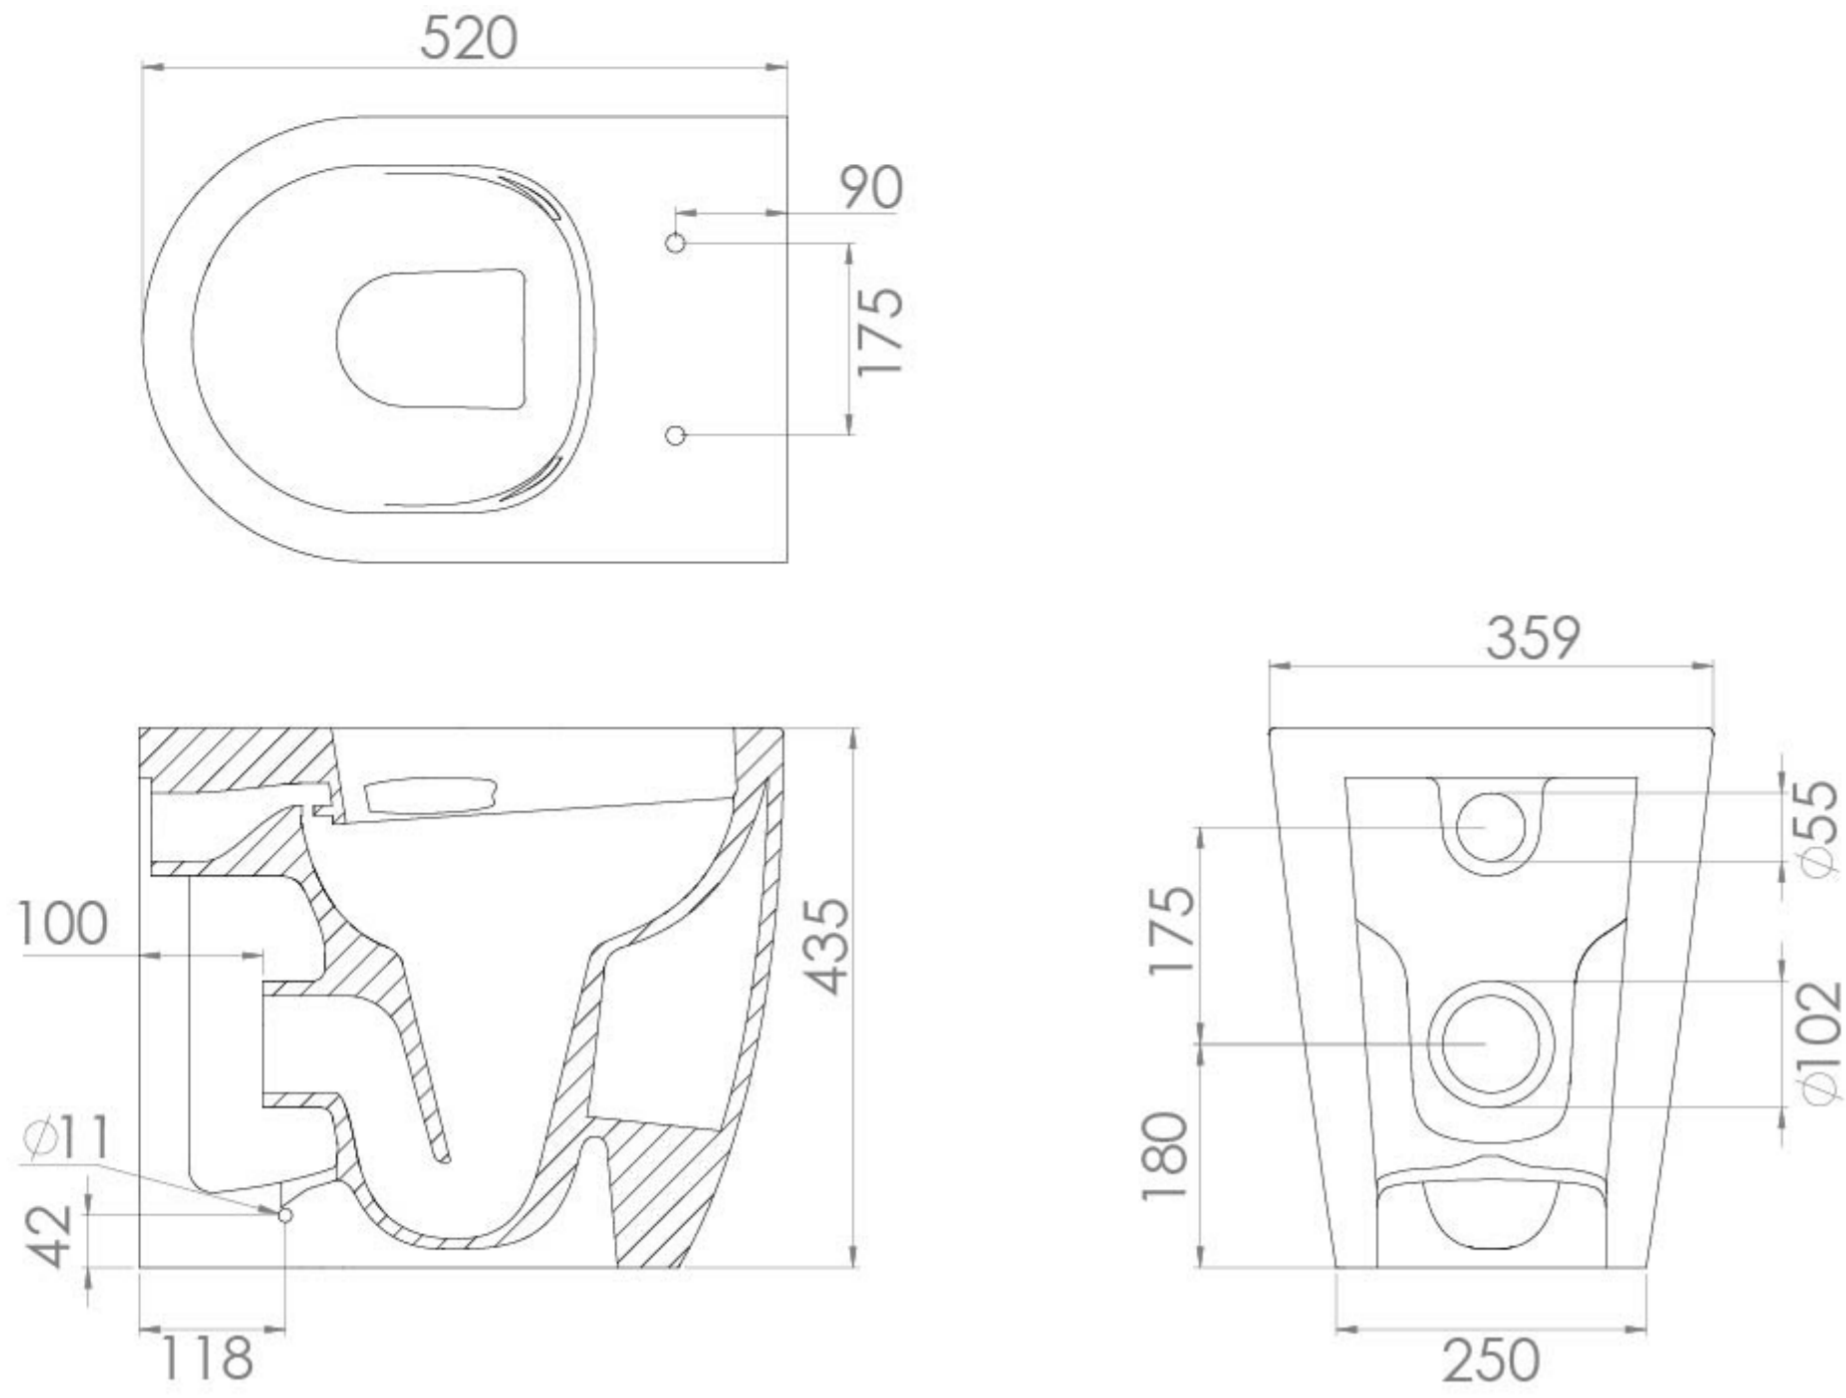

TECHNICAL DRAWING

Saneux reserves the right to alter the specifications and product range without prior notice. Dimensions are given as a guide only. Dimensions should not be used for surrounding furniture, fixtures and fittings until the product is on site.

<https://saneux.com/products/uni-back-to-wall-wc-pan-rimless>