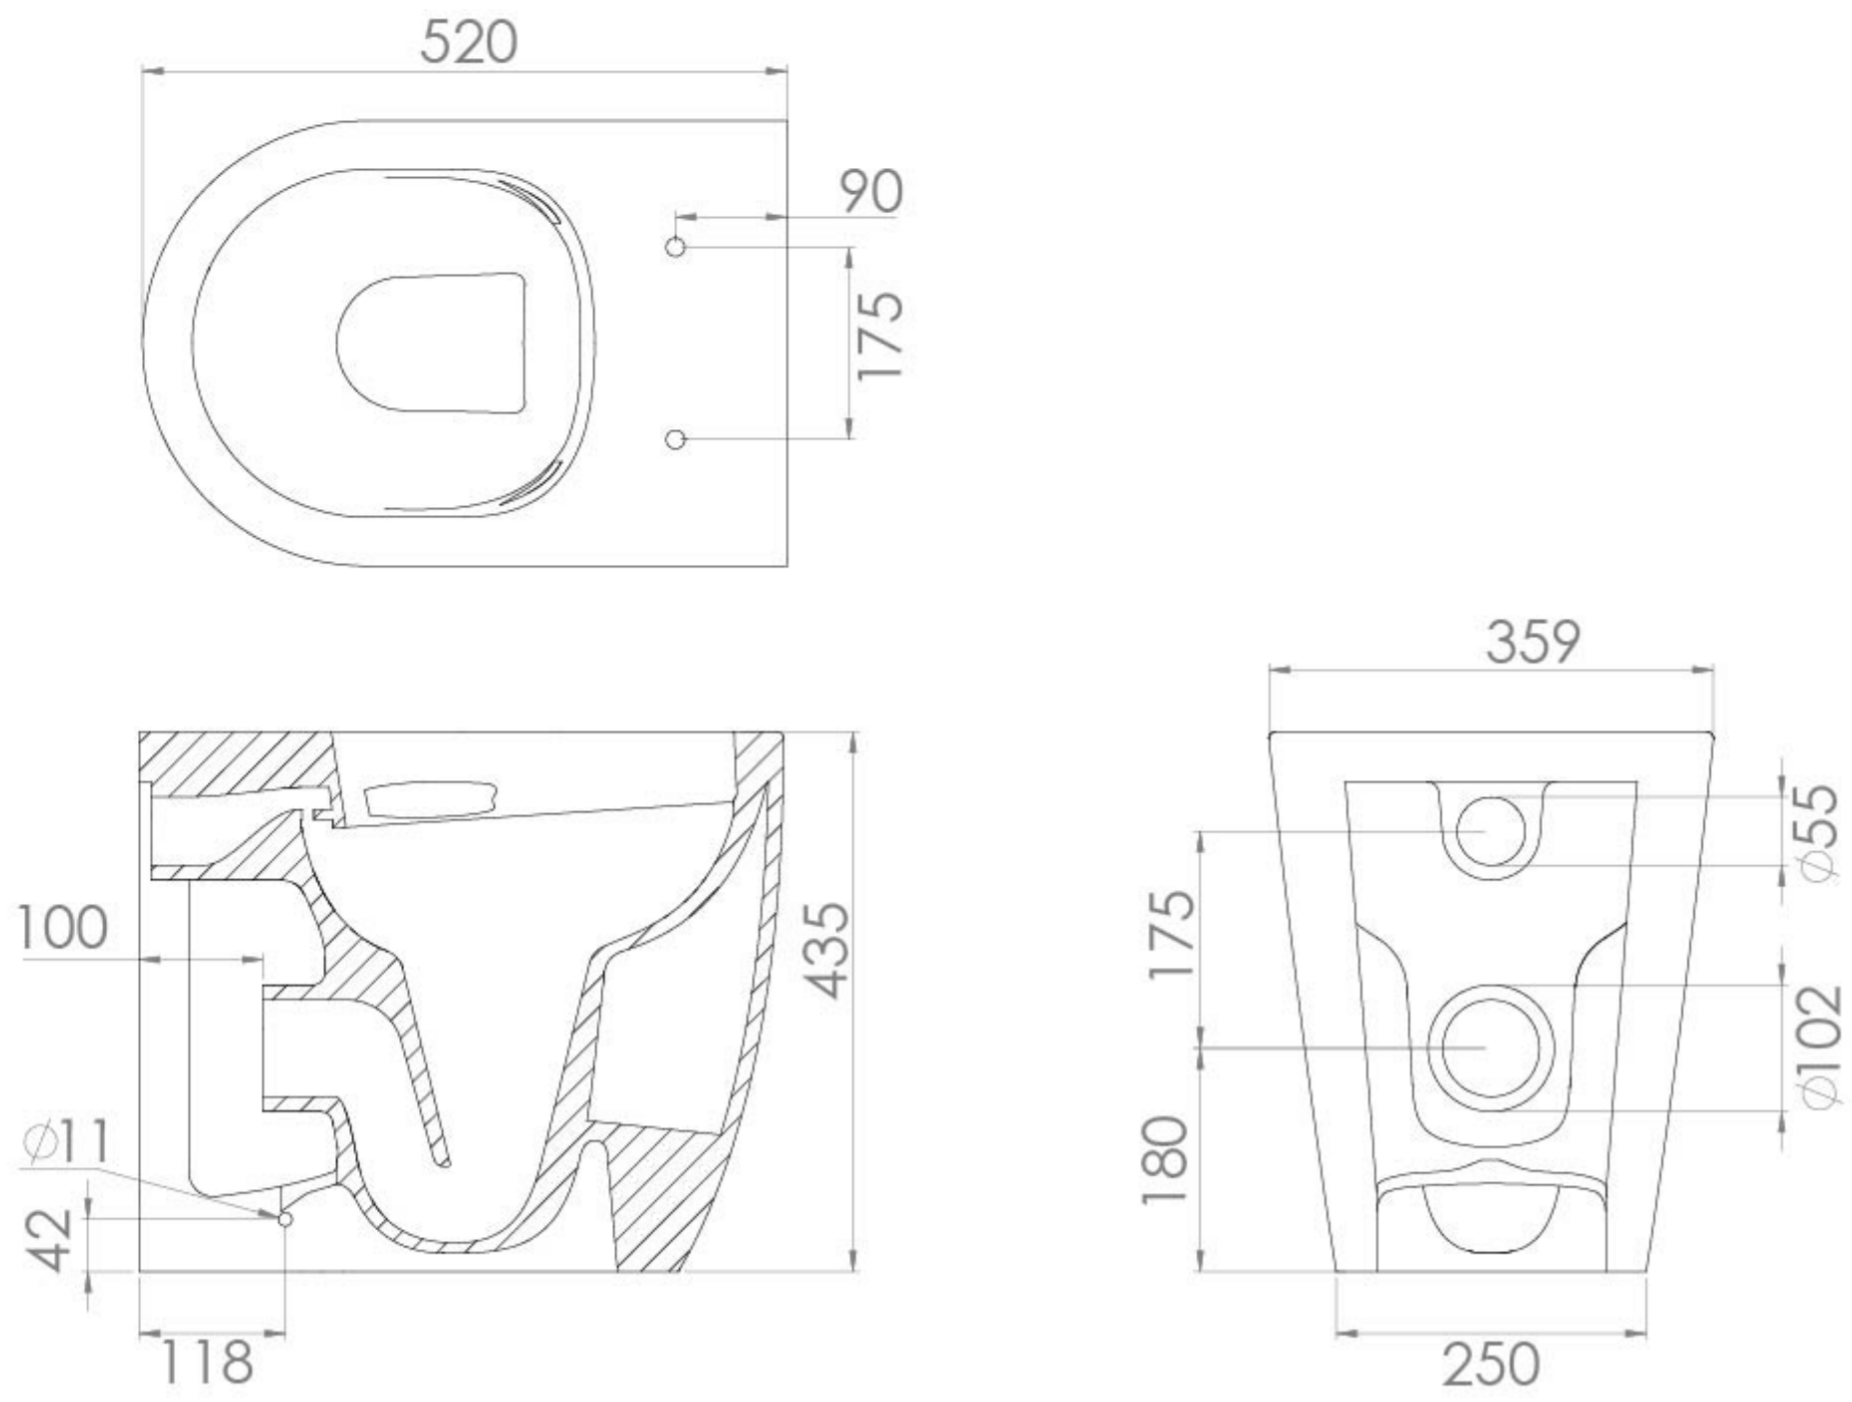

TECHNICAL DRAWING

Saneux reserves the right to alter the specifications and product range without prior notice. Dimensions are given as a guide only. Dimensions should not be used for surrounding furniture, fixtures and fittings until the product is on site.

<https://saneux.com/products/uni-back-to-wall-wc-pan-rimless>