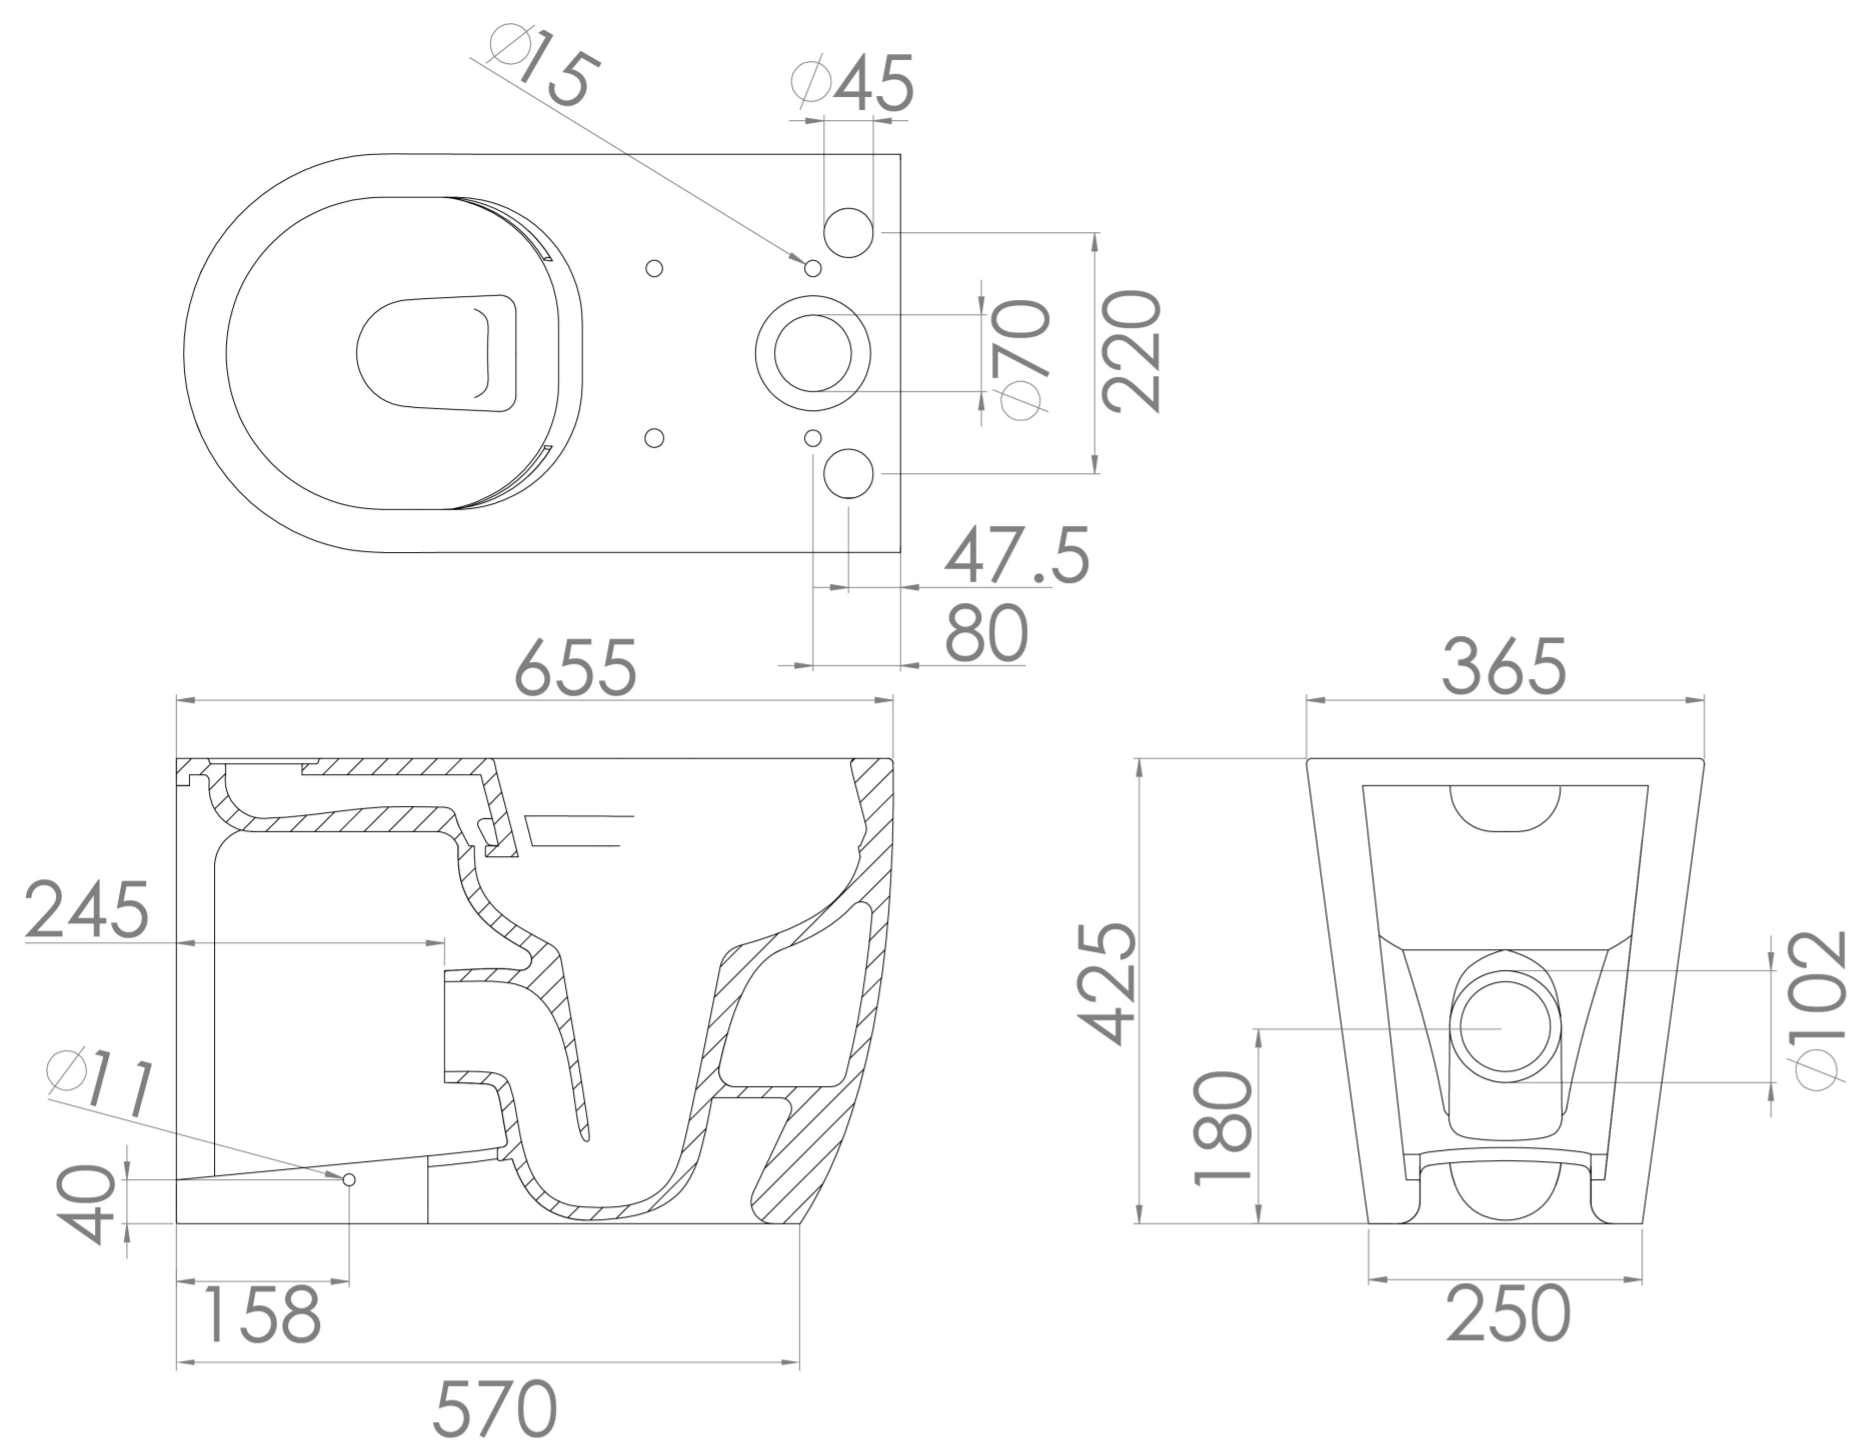

UNI CLOSE COUPLED WC PAN - RIMLESS

Product Code: 66070

PRODUCT INFORMATION

Finish:	Gloss White
Height:	425mm
Width:	365mm
Depth:	655mm
Material	Ceramic
Weight	37kg
Guarantee	Lifetime
Compatible Toilet Seat(s)	66101, 66102
Compatible Cistern(s)	66071
Type of Flushing	Rimless technology

DESCRIPTION

UNI is our collection of modern, handle-less furniture and ceramics to allow you to create a contemporary bathroom set up.

The UNI close coupled pan has a sleek design with its rounded base and back to wall look to hide pipework. It also has rimless flush technology, meaning there is no obvious rim around the inside of the pan and instead has a clean look. This also prevents the build up of limescale and bacteria which will ensure your pan is hygienic and easy to clean, which is perfect for busy family bathrooms.

*Cistern and seat sold separately

Compatible cistern: 66071

Compatible seats: 66101, 66102

TECHNICAL DRAWING

Saneux reserves the right to alter the specifications and product range without prior notice. Dimensions are given as a guide only. Dimensions should not be used for surrounding furniture, fixtures and fittings until the product is on site.