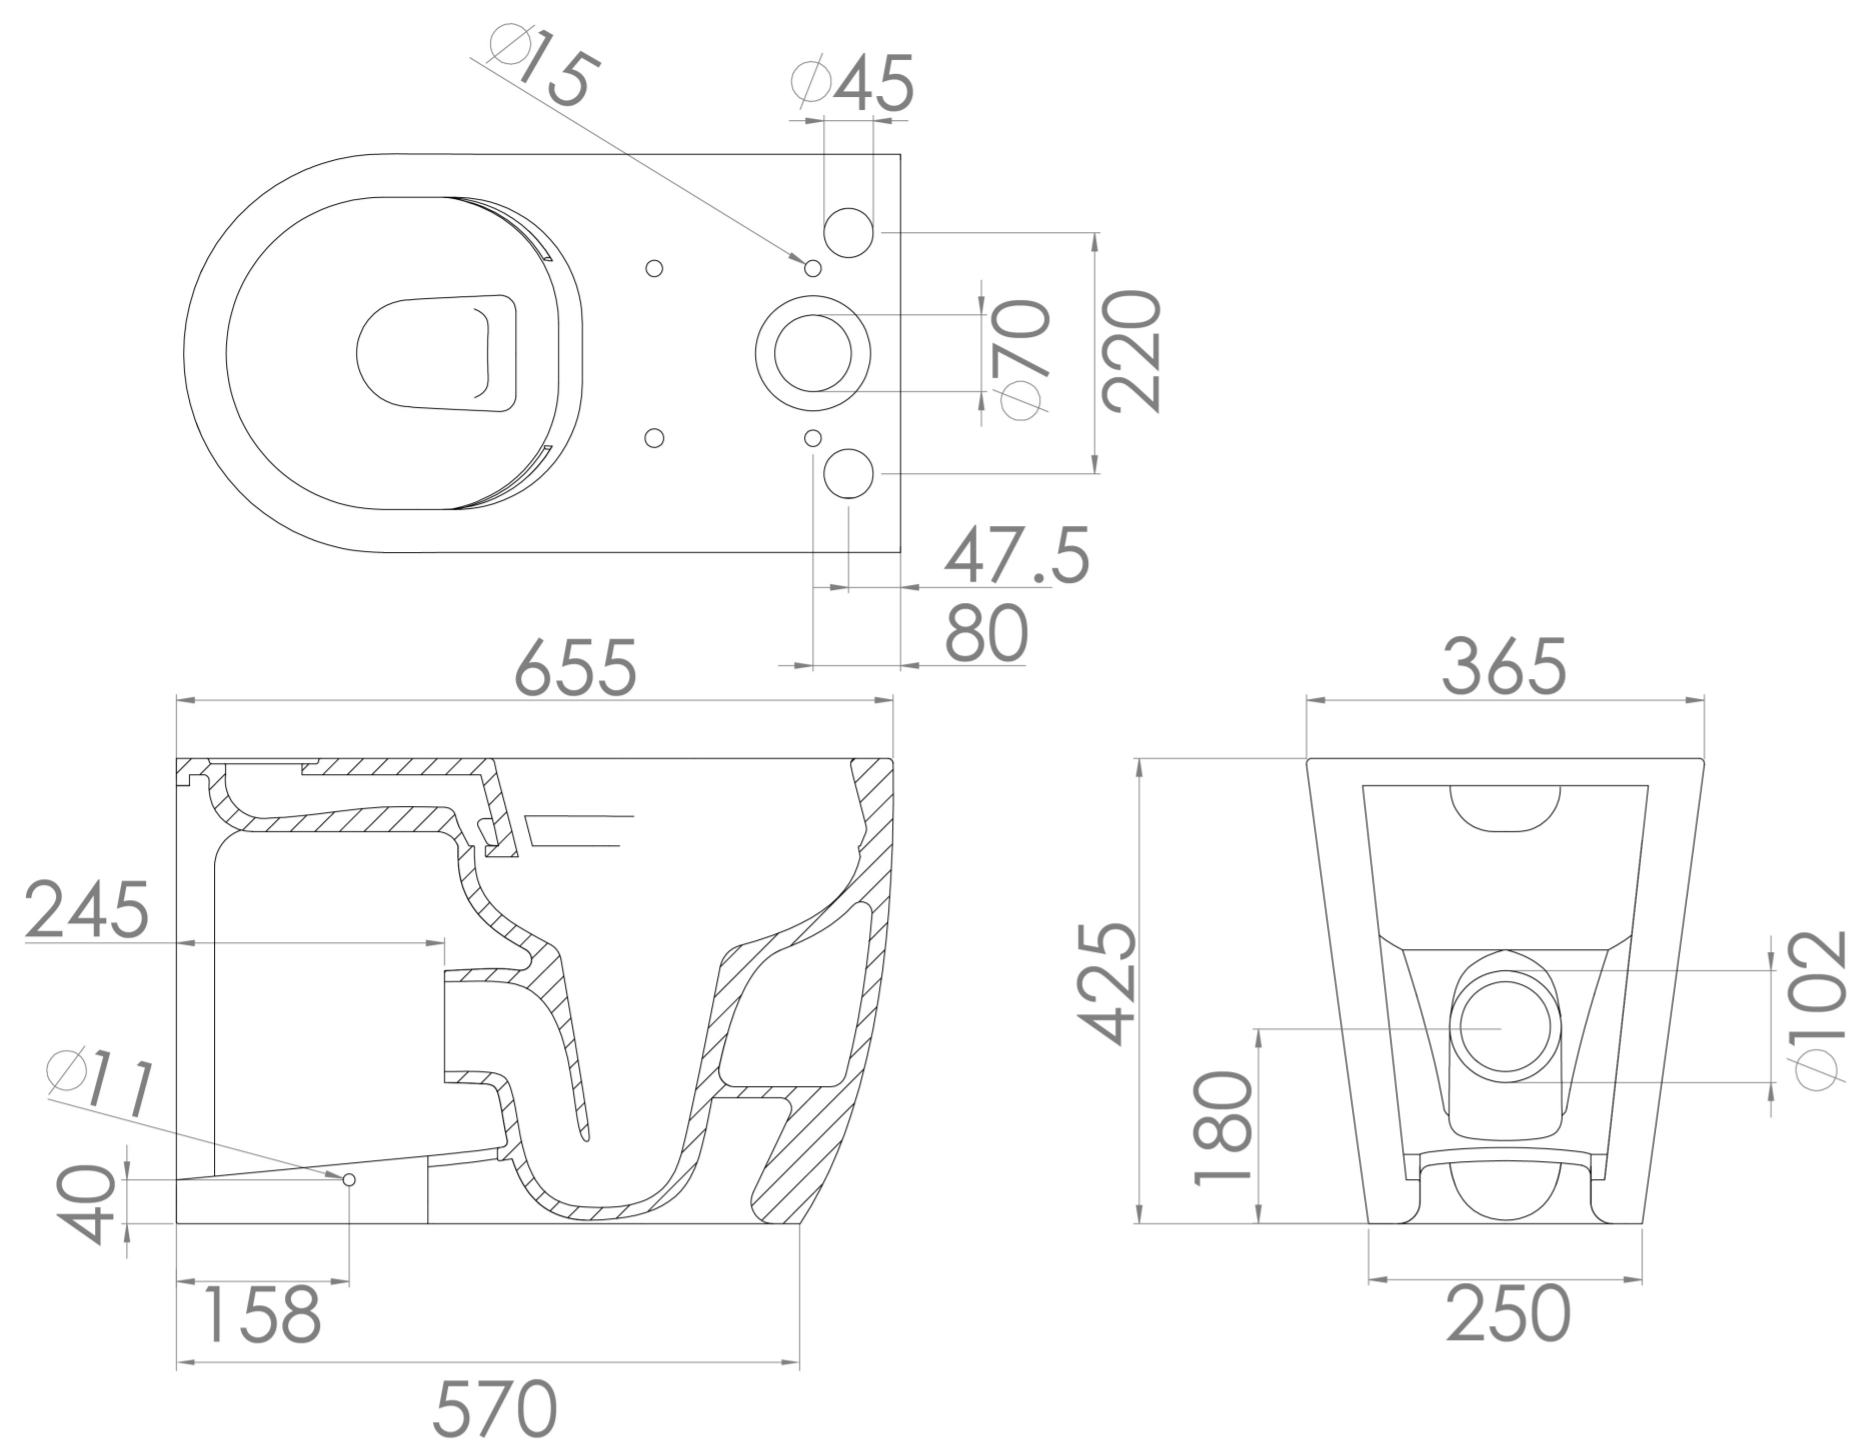

TECHNICAL DRAWING

Saneux reserves the right to alter the specifications and product range without prior notice. Dimensions are given as a guide only. Dimensions should not be used for surrounding furniture, fixtures and fittings until the product is on site.

<https://saneux.com/products/uni-close-coupled-wc-pan-rimless>