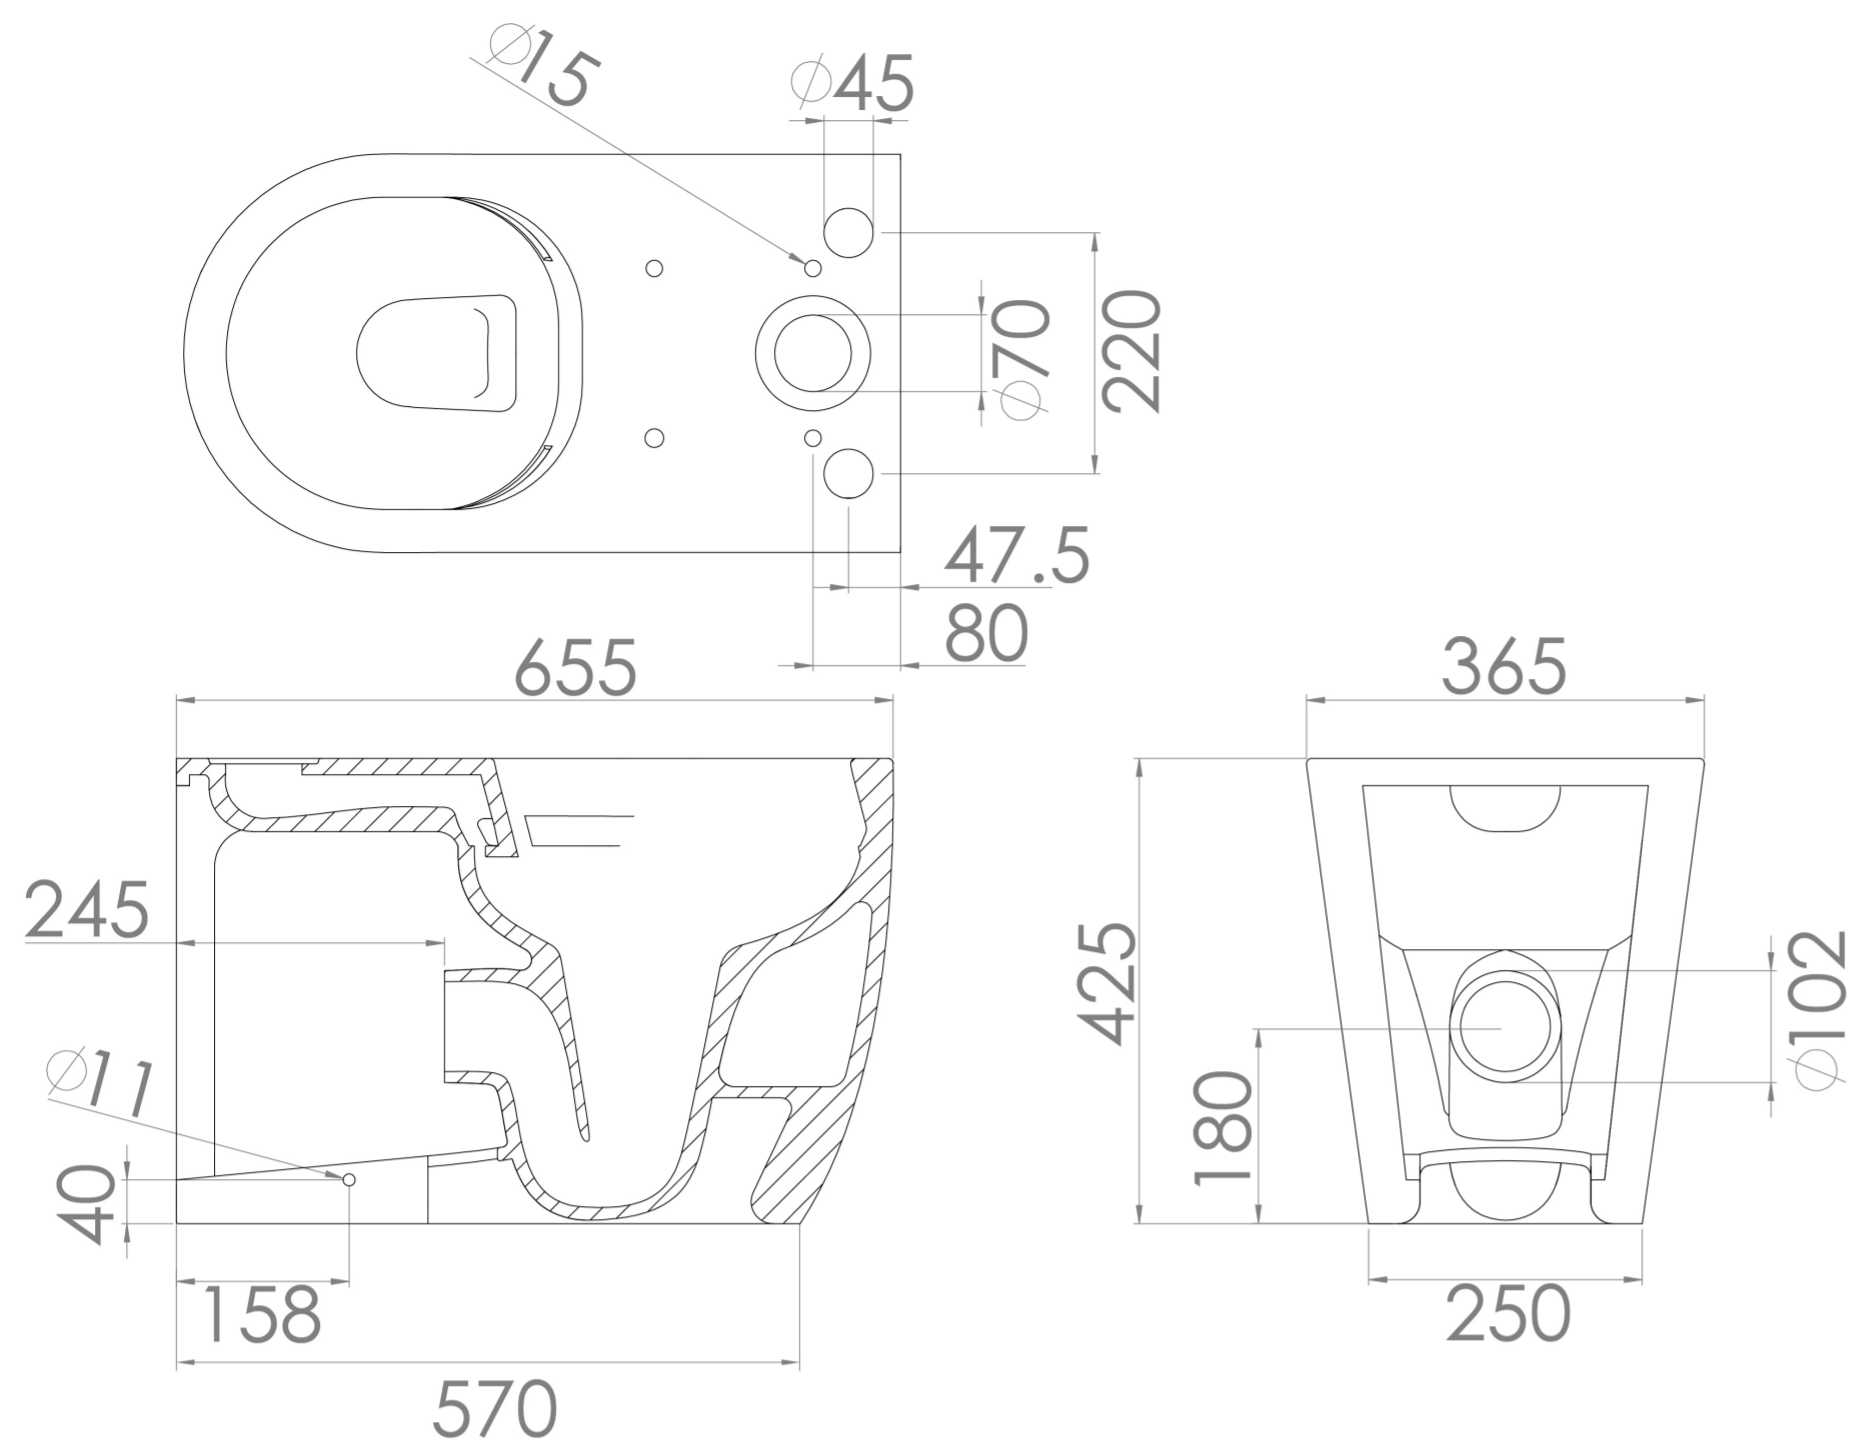

UNI CLOSE COUPLED WC PAN - RIMLESS

Product Code: 66070

PRODUCT INFORMATION

Finish:	Gloss White
Height:	425mm
Width:	365mm
Depth:	655mm
Material	Ceramic
Weight	37kg
Guarantee	Lifetime
Compatible Toilet Seat(s)	66101, 66102, 500.59
Compatible Cistern(s)	66071
Type of Flushing	Rimless technology

DESCRIPTION

UNI is our collection of modern, handle-less furniture and ceramics to allow you to create a contemporary bathroom set up.

The UNI close coupled pan has a sleek design with its rounded base and back to wall look to hide pipework. It also has rimless flush technology, meaning there is no obvious rim around the inside of the pan and instead has a clean look. This also prevents the build up of limescale and bacteria which will ensure your pan is hygienic and easy to clean, which is perfect for busy family bathrooms.

*Cistern and seat sold separately

Compatible cistern: 66071

Compatible seats: 66101, 66102

TECHNICAL DRAWING

Saneux reserves the right to alter the specifications and product range without prior notice. Dimensions are given as a guide only. Dimensions should not be used for surrounding furniture, fixtures and fittings until the product is on site.