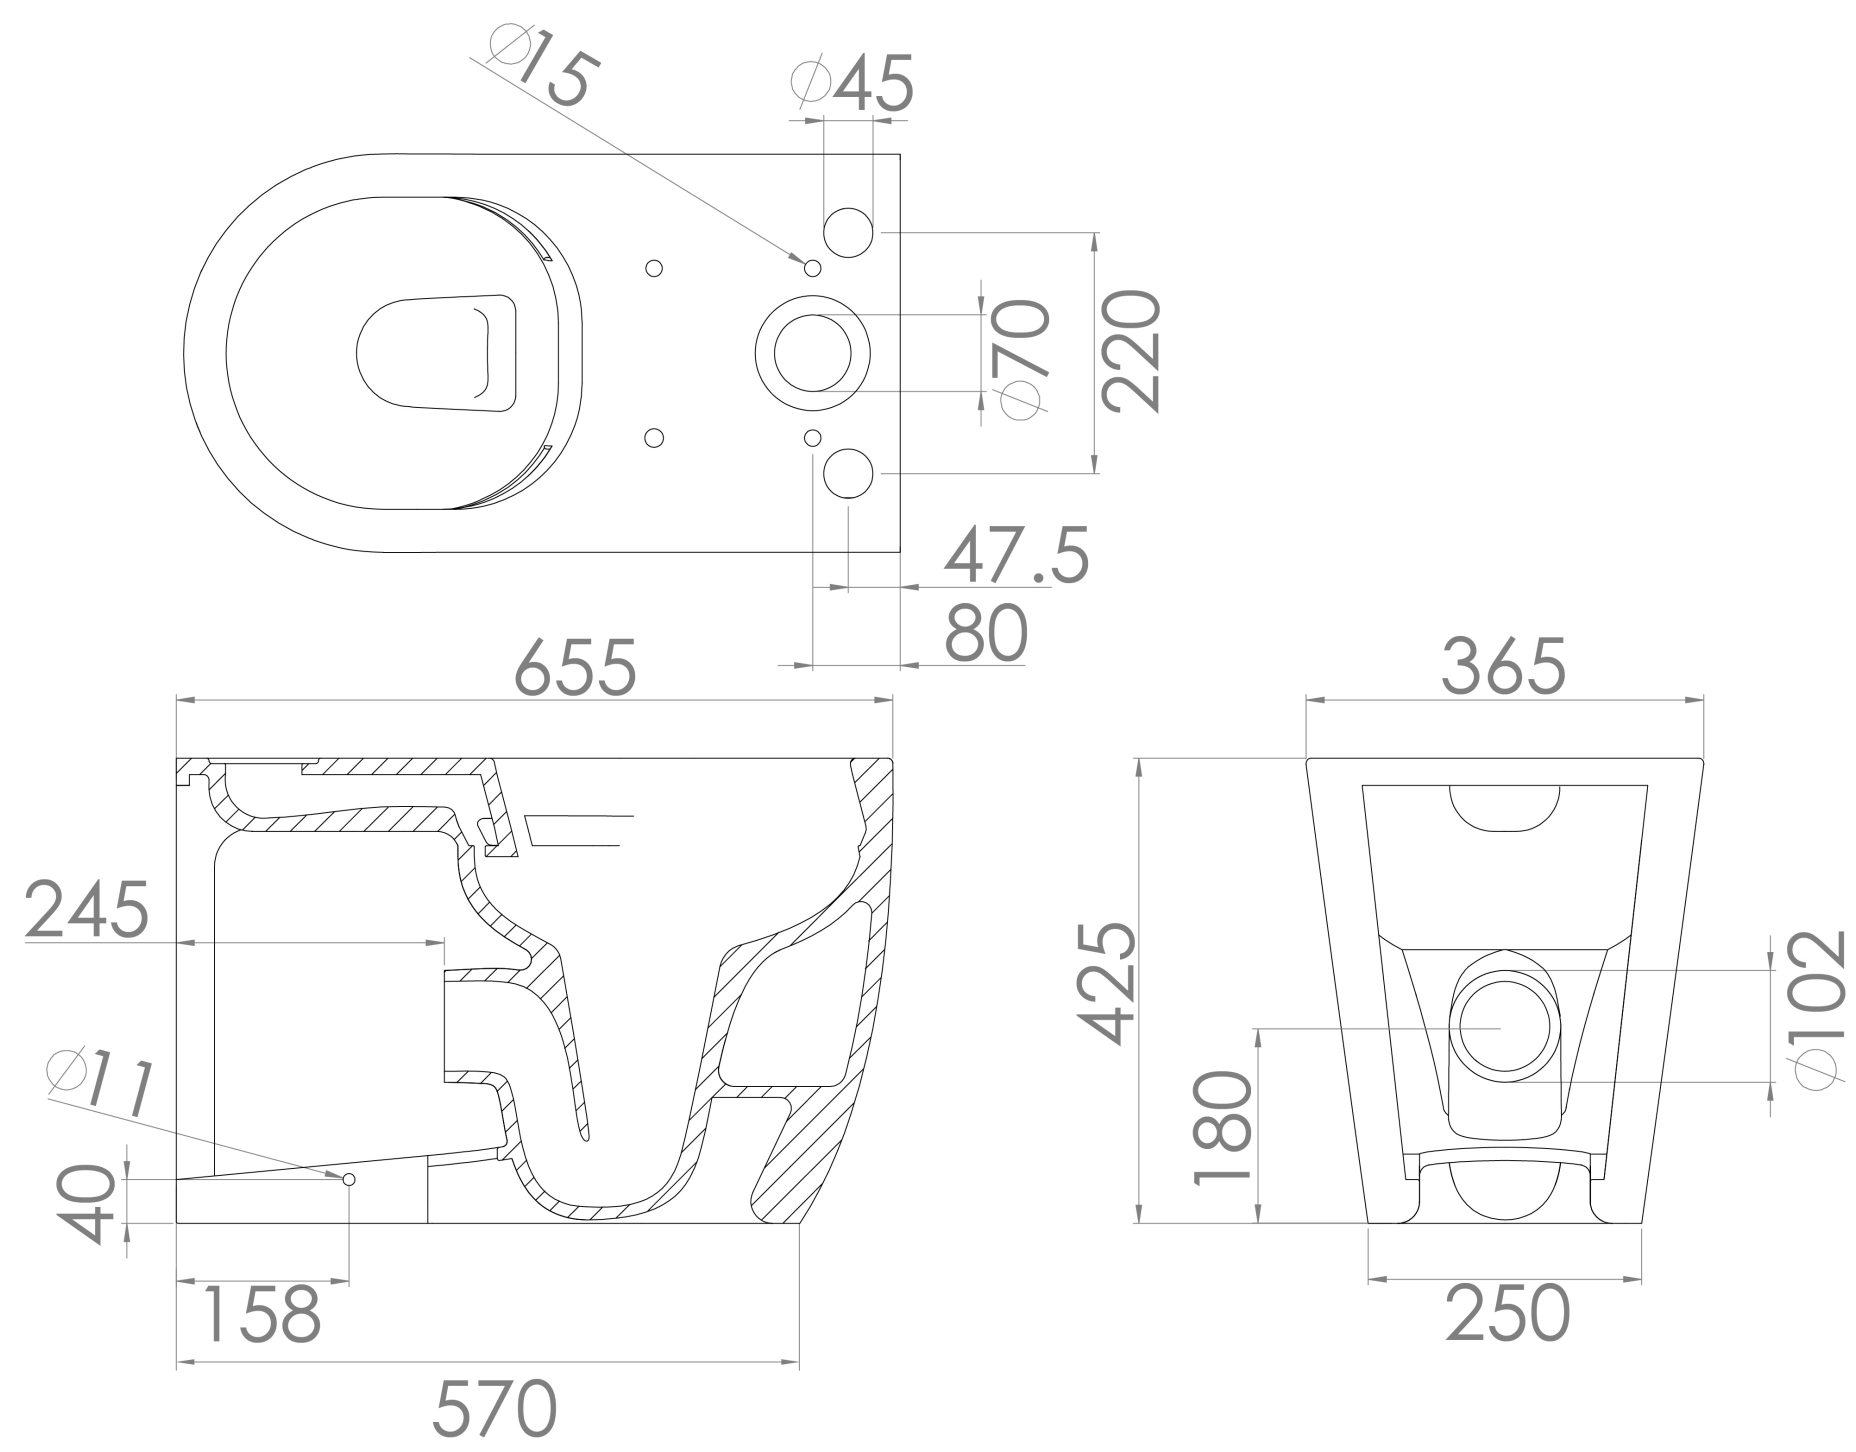

UNI CLOSE COUPLED WC PAN - RIMLESS

Product Code: 66070

PRODUCT INFORMATION

Finish:	Gloss White
Height:	425mm
Width:	365mm
Depth:	655mm
Material	Ceramic
Weight	37kg
Guarantee	Lifetime
Compatible Toilet Seat(s)	66101, 66102, 500.59
Compatible Cistern(s)	66071
Type of Flushing	Rimless technology

DESCRIPTION

UNI is our collection of modern, handle-less furniture and ceramics to allow you to create a contemporary bathroom set up.

The UNI close coupled pan has a sleek design with its rounded base and back to wall look to hide pipework. It also has rimless flush technology, meaning there is no obvious rim around the inside of the pan and instead has a clean look. This also prevents the build up of limescale and bacteria which will ensure your pan is hygienic and easy to clean, which is perfect for busy family bathrooms.

*Cistern and seat sold separately

Compatible cistern: 66071

Compatible seats: 66101, 66102

TECHNICAL DRAWING

Saneux reserves the right to alter the specifications and product range without prior notice. Dimensions are given as a guide only. Dimensions should not be used for surrounding furniture, fixtures and fittings until the product is on site.