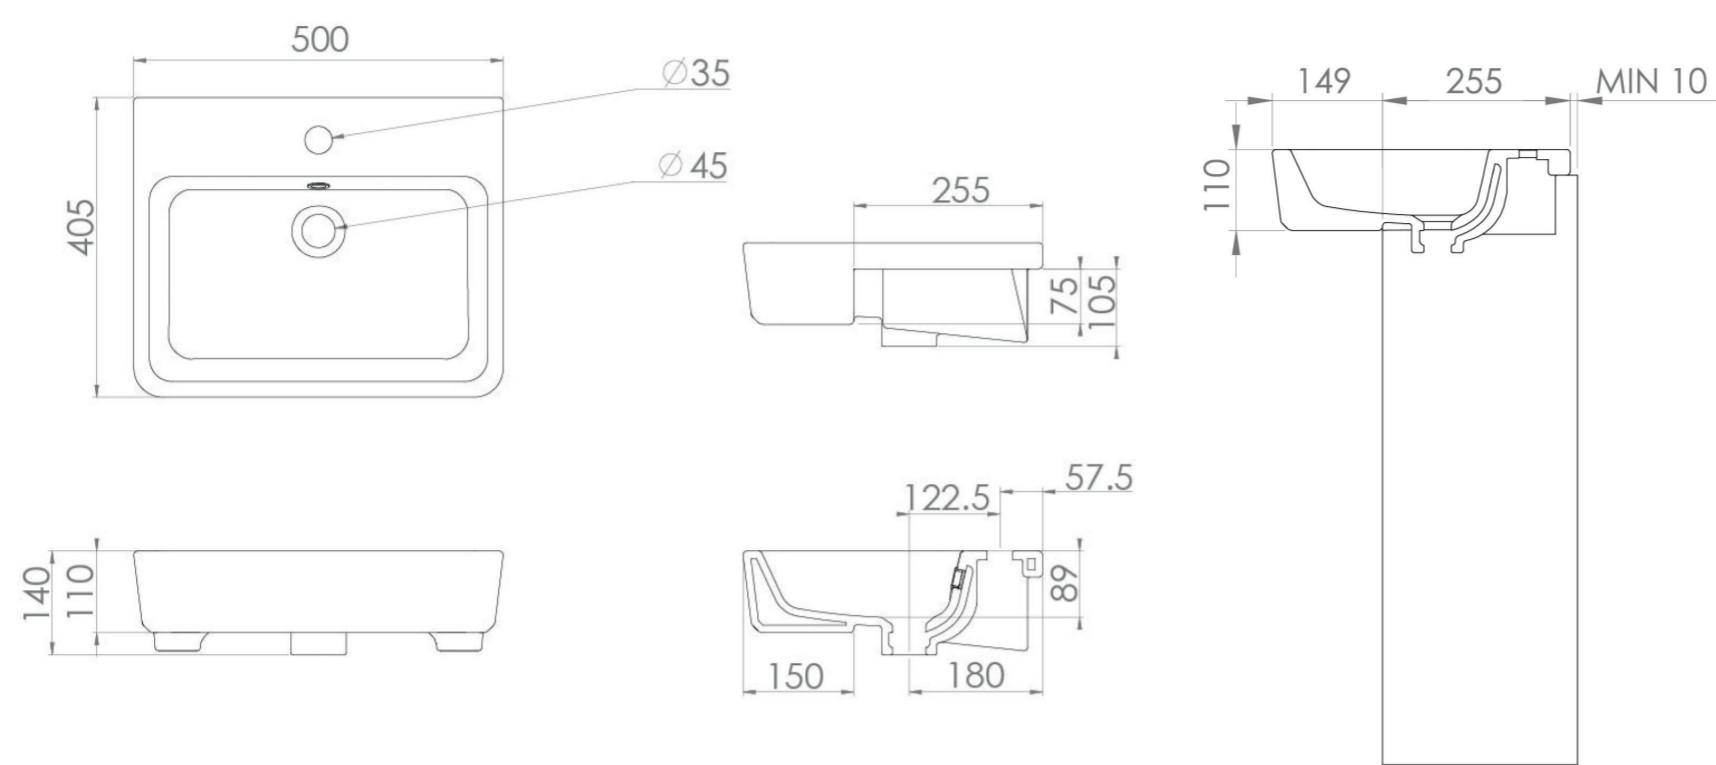

TECHNICAL DRAWING

Saneux reserves the right to alter the specifications and product range without prior notice. Dimensions are given as a guide only. Dimensions should not be used for surrounding furniture, fixtures and fittings until the product is on site.

<https://saneux.com/products/uni-50x40cm-semi-recessed-washbasin-1th>