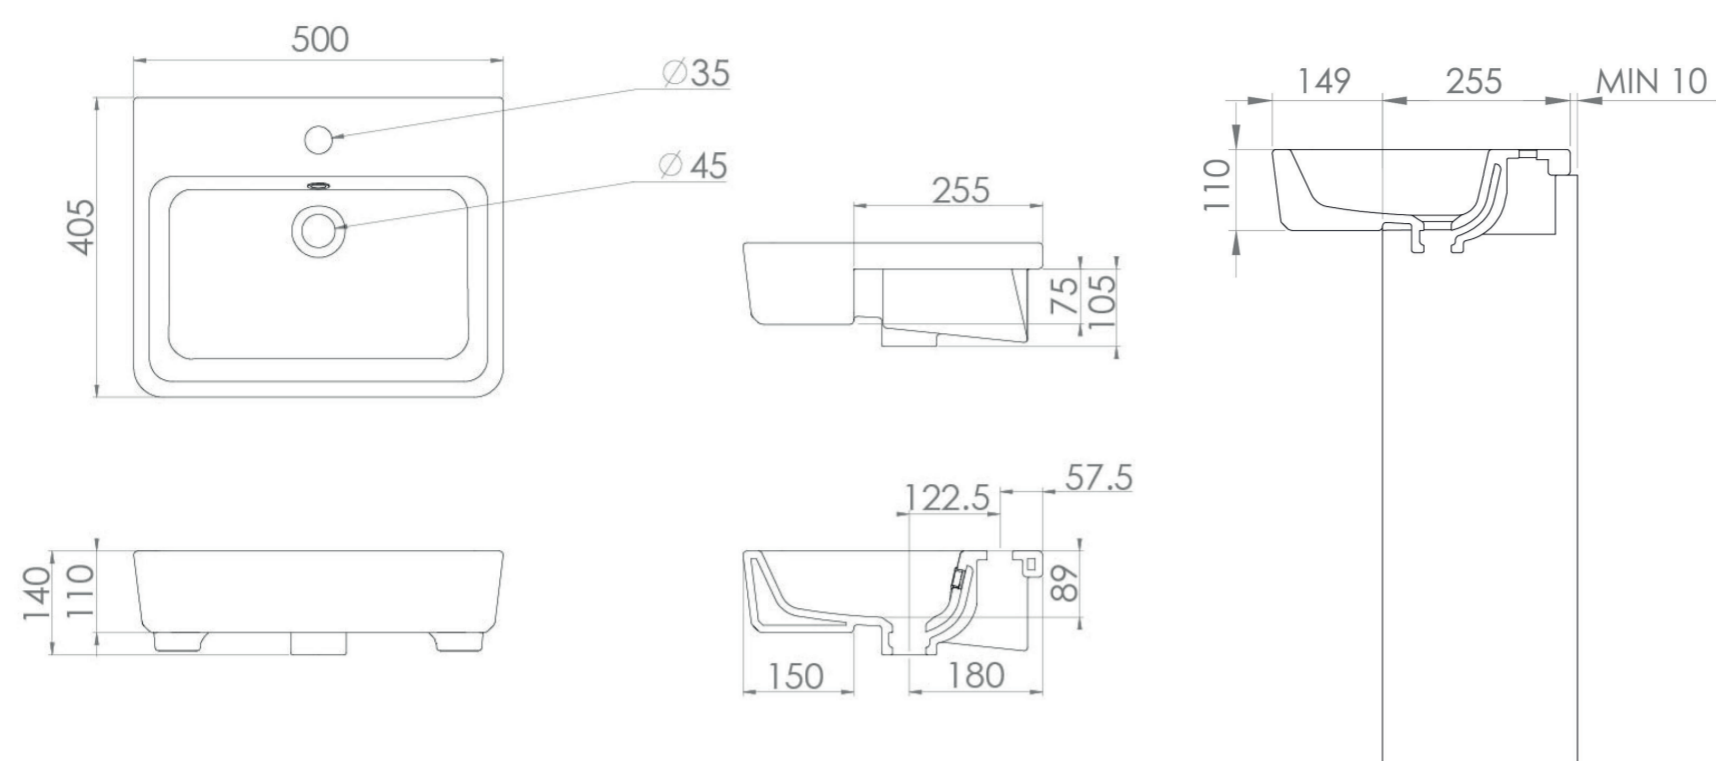

TECHNICAL DRAWING

Saneux reserves the right to alter the specifications and product range without prior notice. Dimensions are given as a guide only. Dimensions should not be used for surrounding furniture, fixtures and fittings until the product is on site.

<https://saneux.com/products/uni-50x40cm-semi-recessed-washbasin-1th>