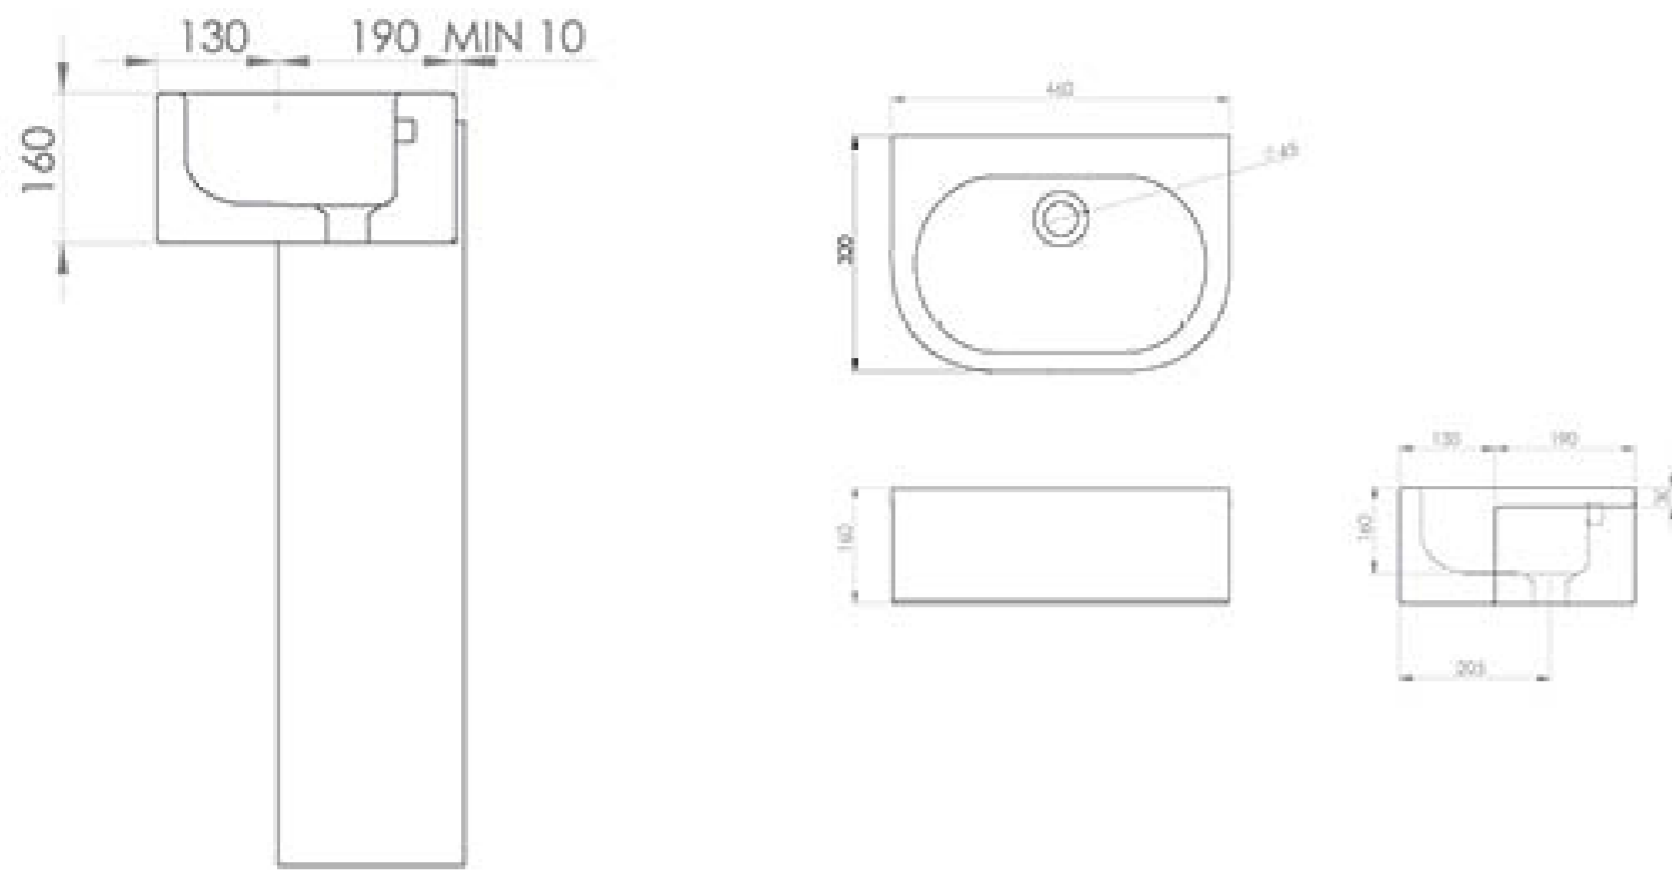

TECHNICAL DRAWING

Saneux reserves the right to alter the specifications and product range without prior notice. Dimensions are given as a guide only. Dimensions should not be used for surrounding furniture, fixtures and fittings until the product is on site.

<https://saneux.com/products/uni-46x32cm-semi-recessed-washbasin-left-tap-hole>