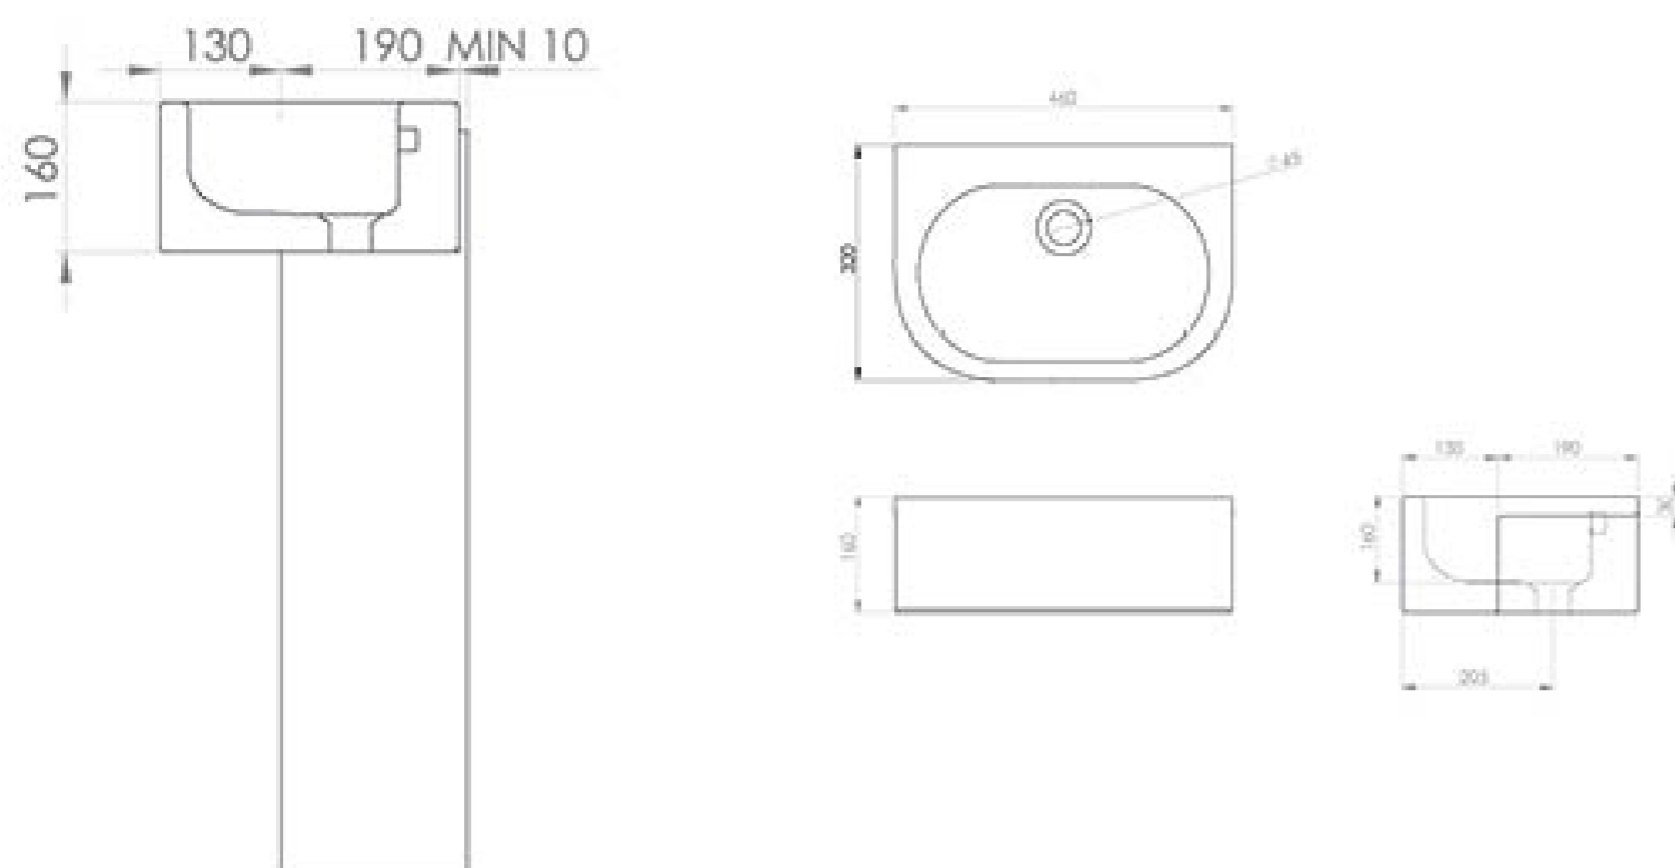

TECHNICAL DRAWING

Saneux reserves the right to alter the specifications and product range without prior notice. Dimensions are given as a guide only. Dimensions should not be used for surrounding furniture, fixtures and fittings until the product is on site.

<https://saneux.com/products/uni-46x32cm-semi-recessed-washbasin-left-tap-hole>