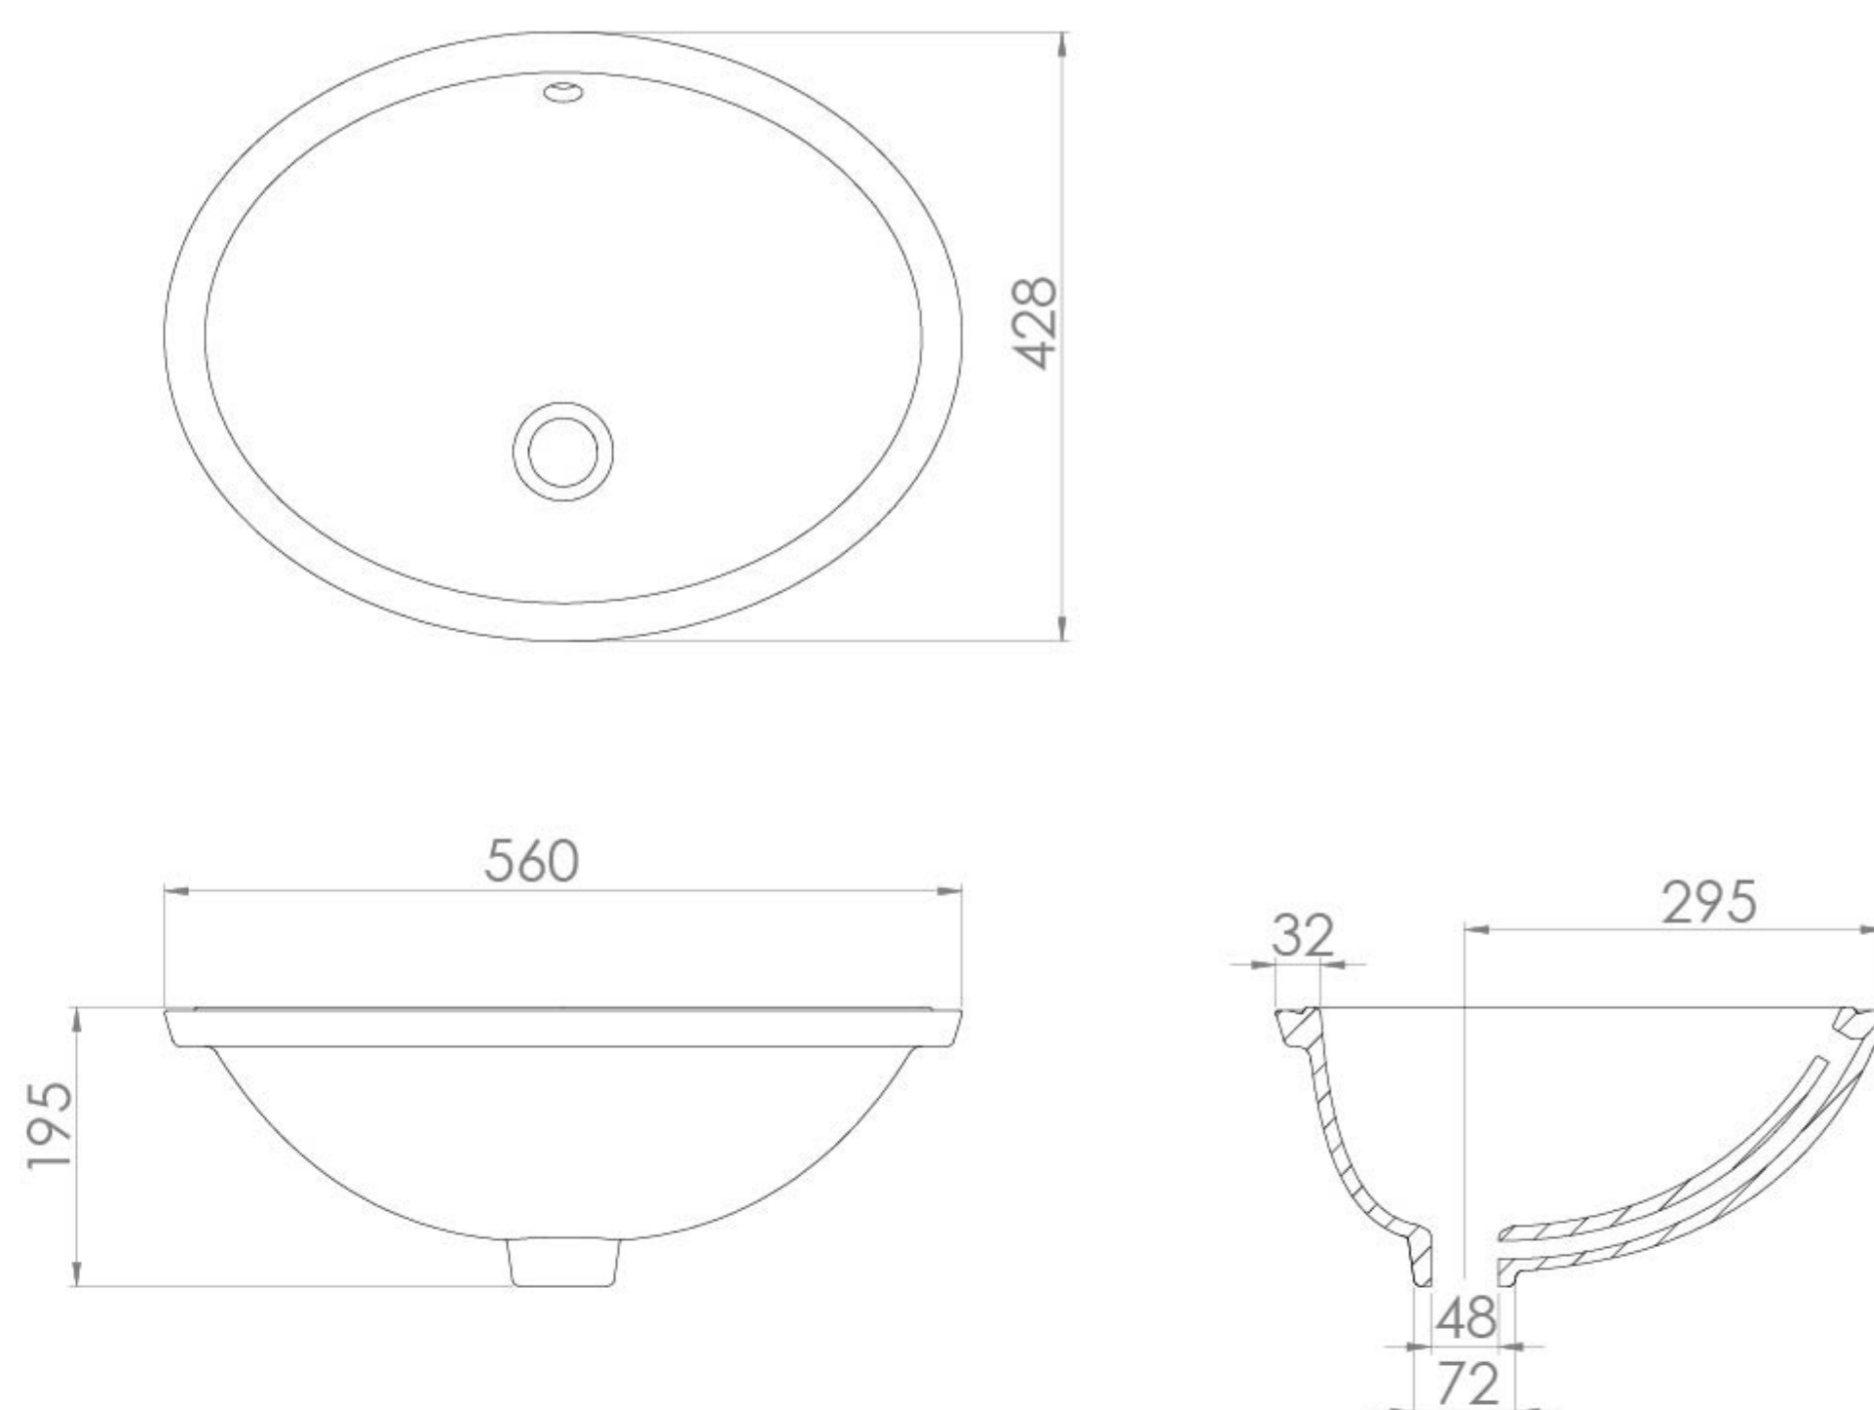

UNI 56X43CM UNDERMOUNT WASHBASIN X 43CM

PRODUCT INFORMATION

Finish:	Gloss White
Height:	195mm
Width:	560mm
Depth:	428mm
Material	Ceramic

Product Code: 39107

DESCRIPTION

We've kept the UNI collection at a low profile. Alongside slim profile washbasins & handle-less units, it also features undermount and semi-recessed washbasins to help save on space.

This UNI 56x43cm undermount washbasin has an elegant oval design with a deep bowl.

*With an overflow

TECHNICAL DRAWING

Saneux reserves the right to alter the specifications and product range without prior notice. Dimensions are given as a guide only. Dimensions should not be used for surrounding furniture, fixtures and fittings until the product is on site.