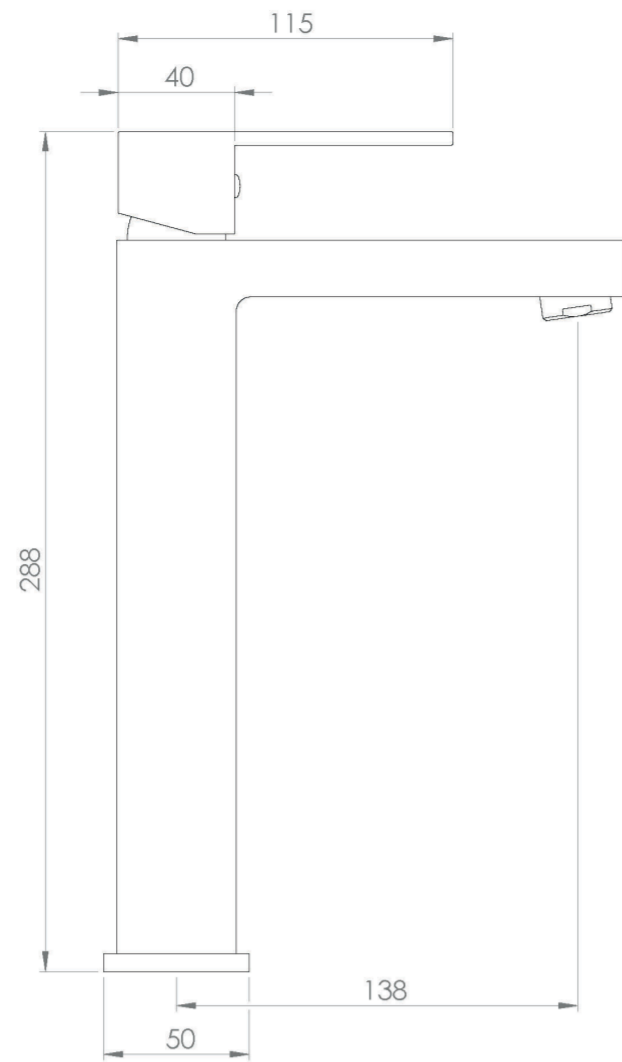

## PRODUCT INFORMATION

|                              |  |
|------------------------------|--|
| <b>Width:</b>                | 50mm   |
| <b>Finish:</b>               | Brushed Nickel (PVD)                               |
| <b>Height:</b>               | 288mm  |
| <b>Depth:</b>                | 138mm  |
| <b>Material:</b>             | Brass  |
| <b>Product Type:</b>         | Tall Basin Mixer Tap, Deck Mounted Basin Mixer Tap |
| <b>Approvals:</b>            | WRAS Approved                                      |
| <b>Weight</b>                | 2.39kg   |
| <b>Waste</b>                 | Not included, purchase separately                  |
| <b>Guarantee</b>             | 5 years  |
| <b>Spout Projection (mm)</b> | 138mm  |
| <b>Other Features</b>        | Pair with a countertop basin                       |
| <b>Material</b>              | Brass  |
| <b>Approvals/Standards</b>   | WRAS   |

Waste to be purchased separately.

- 0.2 Bar - Flowrate: 2.9 l/min
- 0.3 Bar - Flowrate: 3.5 l/min
- 0.4 Bar - Flowrate: 4 l/min
- 0.5 Bar - Flowrate: 4.4 l/min
- 1 Bar - Flowrate: 6.2 l/min
- 2 Bar - Flowrate: 8.7 l/min
- 3 Bar - Flowrate: 10.8 l/min
- 4 Bar - Flowrate: 12.5 l/min
- 5 Bar - Flowrate: 14.1 l/min