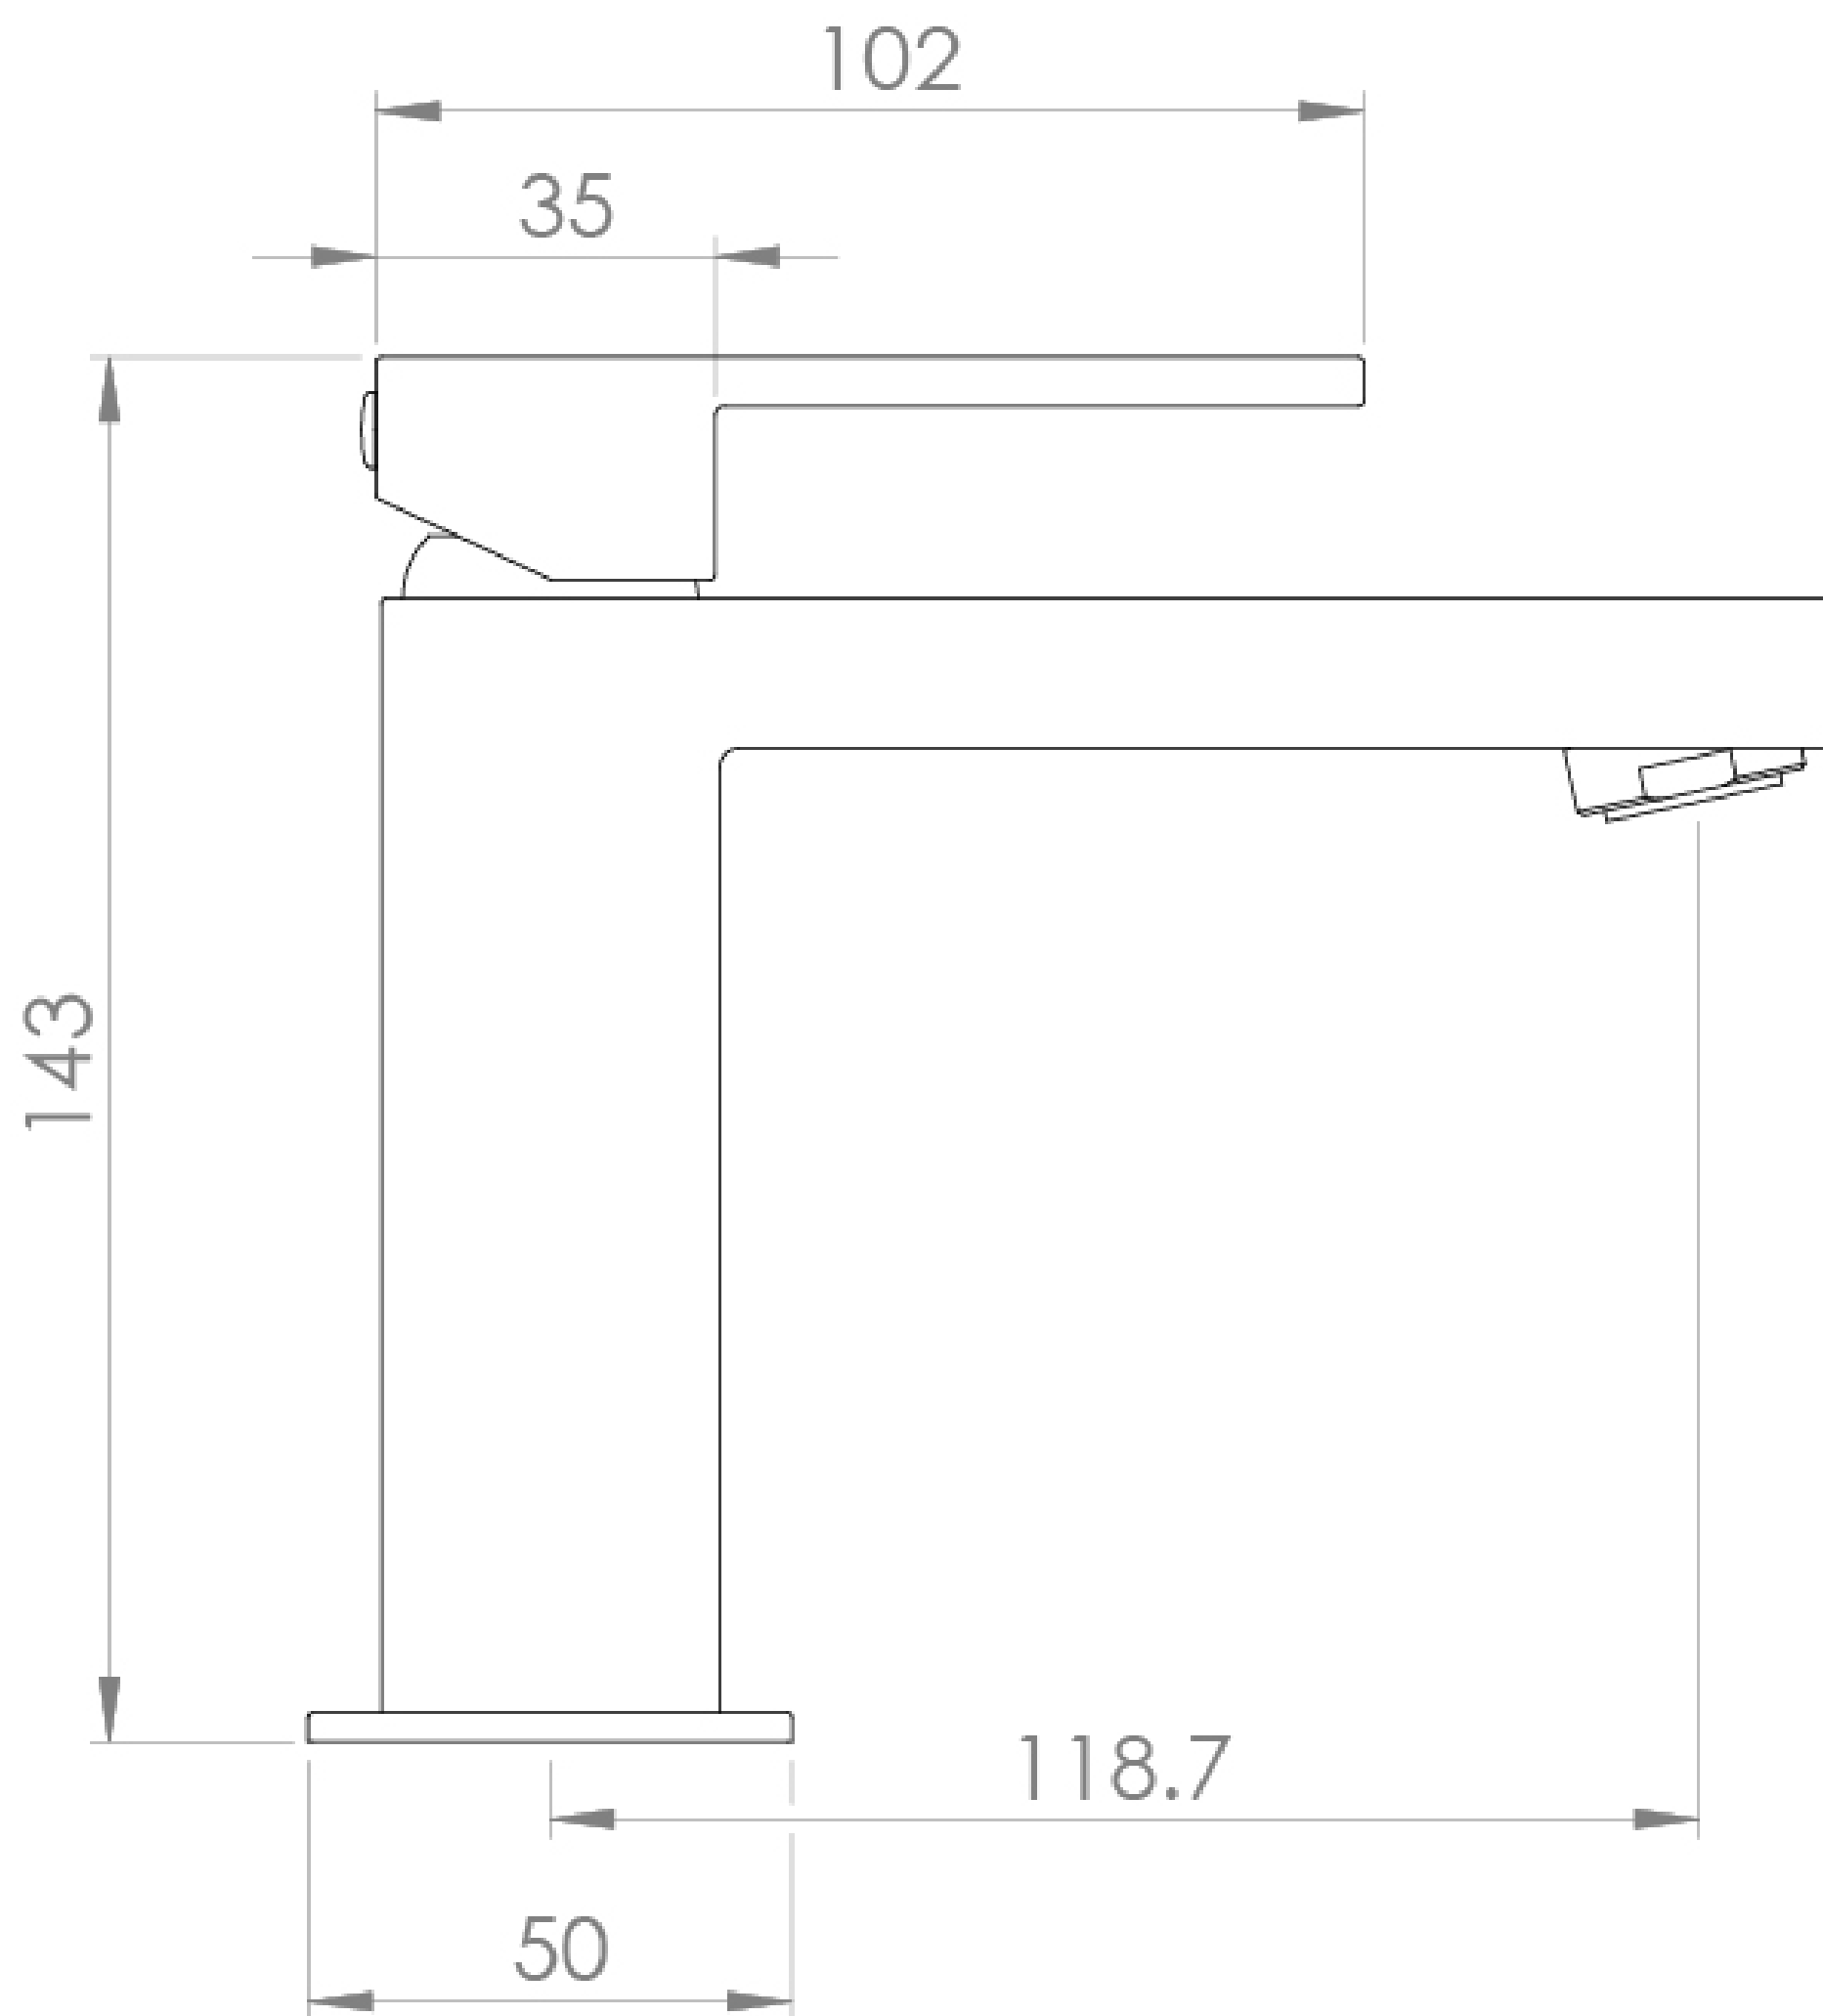

TOOGA BASIN MIXER - BRUSHED NICKEL

Product Code: TO201.BN

PRODUCT INFORMATION

Width:	50mm
Finish:	Brushed Nickel (PVD)
Height:	143mm
Depth:	118.7mm
Material:	Brass
Product Type:	Deck Mounted Basin Mixer Tap
Approvals:	WRAS Approved
Weight	1.42kg
Waste	Not included, purchase separately
Guarantee	5 years
Spout Projection (mm)	118.7mm
Material	Brass
Approvals/Standards	WRAS

DESCRIPTION

The TOOGA brassware collection features products that will be the focal point of any bathroom with its sharp, sleek lines.

This TOOGA basin mixer in this stunning brushed nickel finish will instantly add a luxury touch to your bathroom, and with it having a PVD finish, it will continuously look flawless for years to come. It will be sure to create a striking vanity set up in any cloakroom or bathroom.

Waste to be purchased separately.

- 0.2 Bar - Flowrate: 3.1 l/min
- 0.3 Bar - Flowrate: 3.6 l/min
- 0.4 Bar - Flowrate: 4 l/min
- 0.5 Bar - Flowrate: 4.4 l/min
- 1 Bar - Flowrate: 6.2 l/min
- 2 Bar - Flowrate: 8.7 l/min
- 3 Bar - Flowrate: 10.7 l/min
- 4 Bar - Flowrate: 12.4 l/min
- 5 Bar - Flowrate: 13.9 l/min