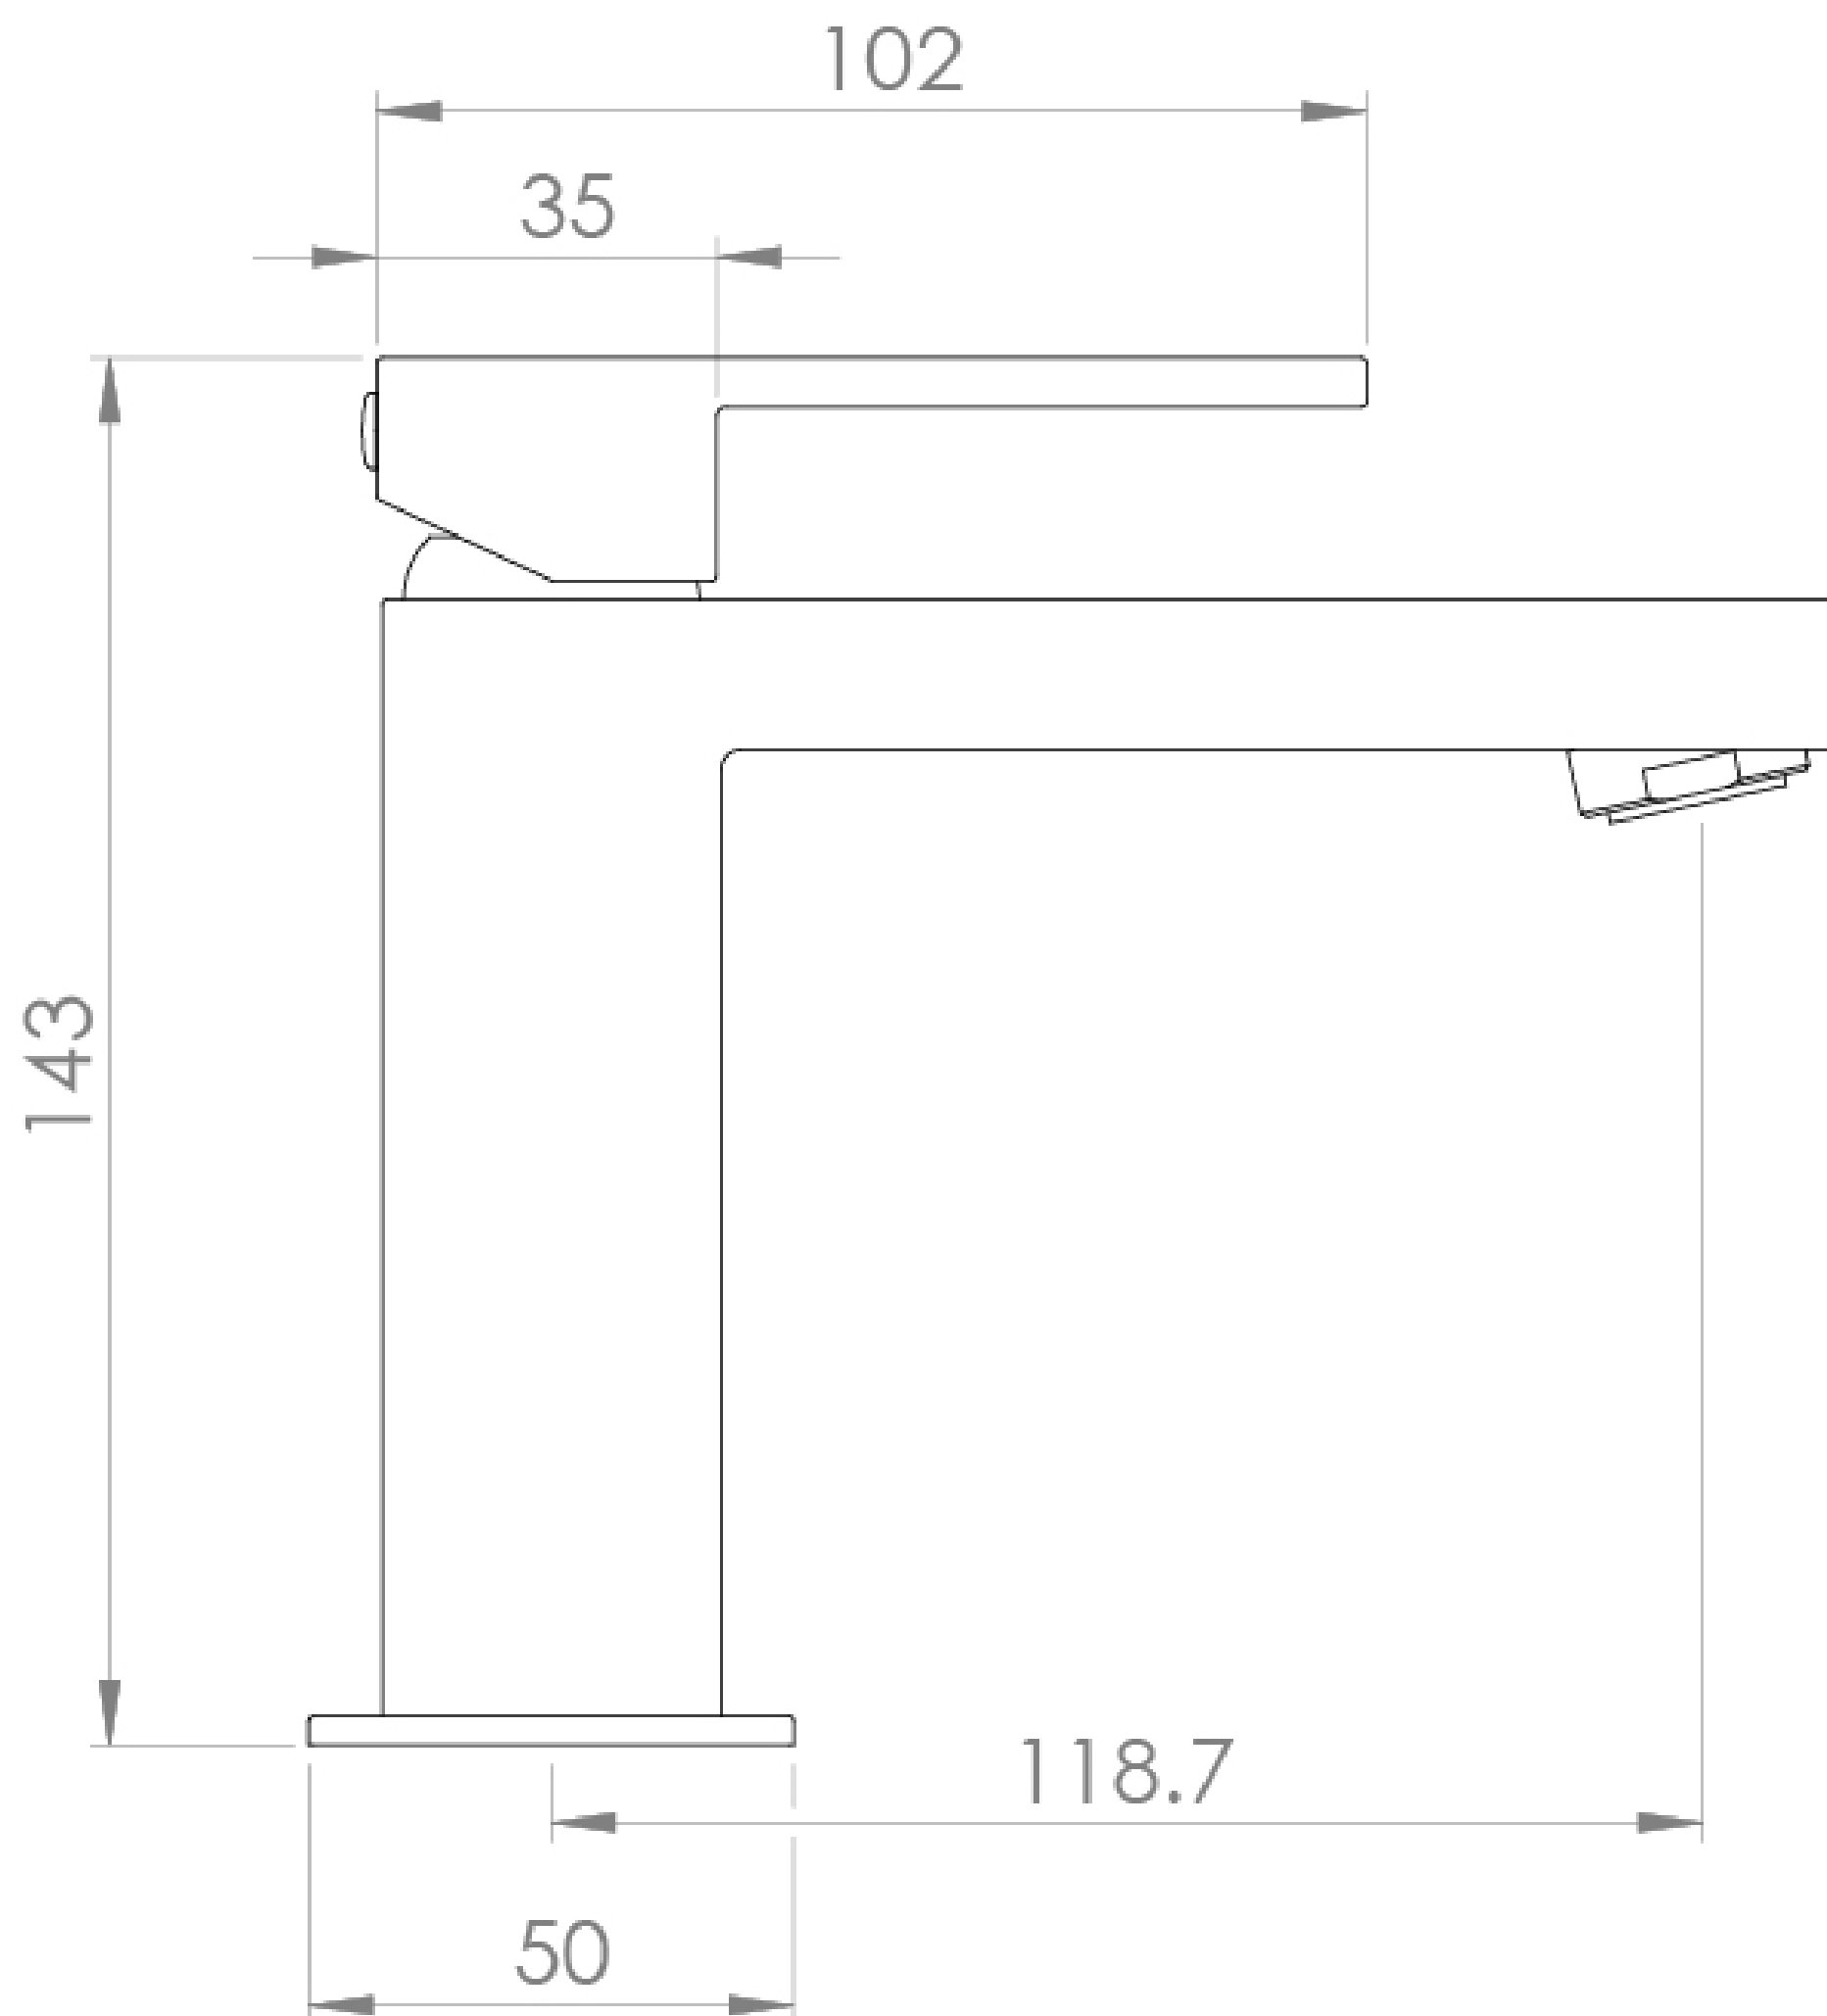

TOOGA BASIN MIXER - BRUSHED NICKEL

Product Code: TO201.BN

PRODUCT INFORMATION

Width:	50mm
Finish:	Brushed Nickel (PVD)
Height:	143mm
Depth:	118.7mm
Material:	Brass
Product Type:	Deck Mounted Basin Mixer Tap, Single Lever Basin Mixer
Approvals:	WRAS Approved
Weight	1.42kg
Waste	Not included, purchase separately
Guarantee	5 years
Spout Projection (mm)	118.7mm
Material	Brass
Approvals/Standards	WRAS

DESCRIPTION

The TOOGA brassware collection features products that will be the focal point of any bathroom with its sharp, sleek lines.

This TOOGA basin mixer in this stunning brushed nickel finish will instantly add a luxury touch to your bathroom, and with it having a PVD finish, it will continuously look flawless for years to come. It will be sure to create a striking vanity set up in any cloakroom or bathroom.

Waste to be purchased separately.

- 0.2 Bar - Flowrate: 3.1 l/min
- 0.3 Bar - Flowrate: 3.6 l/min
- 0.4 Bar - Flowrate: 4 l/min
- 0.5 Bar - Flowrate: 4.4 l/min
- 1 Bar - Flowrate: 6.2 l/min
- 2 Bar - Flowrate: 8.7 l/min
- 3 Bar - Flowrate: 10.7 l/min
- 4 Bar - Flowrate: 12.4 l/min
- 5 Bar - Flowrate: 13.9 l/min