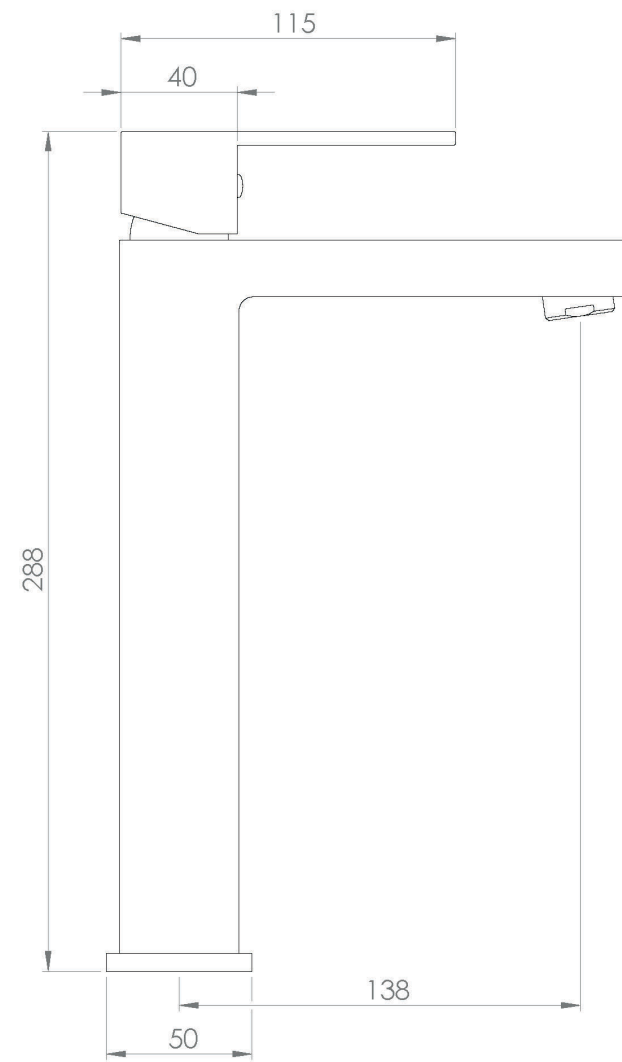

## PRODUCT INFORMATION

<b>Width:</b>	50mm
<b>Finish:</b>	Brushed Brass (PVD)
<b>Height:</b>	288mm
<b>Depth:</b>	138mm
<b>Material:</b>	Brass
<b>Product Type:</b>	Tall Basin Mixer Tap, Deck Mounted Basin Mixer Tap
<b>Approvals:</b>	WRAS Approved
<b>Weight</b>	2.39kg
<b>Waste</b>	Not included, purchase separately
<b>Guarantee</b>	5 years
<b>Spout Projection (mm)</b>	138mm
<b>Other Features</b>	Pair with a countertop basin
<b>Material</b>	Brass
<b>Approvals/Standards</b>	WRAS

## DESCRIPTION

The TOOGA brassware collection features products that will be the focal point of any bathroom with its sharp, sleek lines.

This TOOGA tall basin mixer in this stunning brushed brass finish will instantly add a luxury touch to your bathroom, and with it having a PVD finish, it will continuously look flawless for years to come. It is best suited with a countertop basin and countertop because of its height.

## TECHNICAL DRAWING

## FLOW RATE

- 0.2 Bar - Flowrate: 2.9 l/min
- 0.3 Bar - Flowrate: 3.5 l/min
- 0.4 Bar - Flowrate: 4 l/min
- 0.5 Bar - Flowrate: 4.4 l/min
- 1 Bar - Flowrate: 6.2 l/min
- 2 Bar - Flowrate: 8.7 l/min
- 3 Bar - Flowrate: 10.8 l/min
- 4 Bar - Flowrate: 12.5 l/min
- 5 Bar - Flowrate: 14.1 l/min