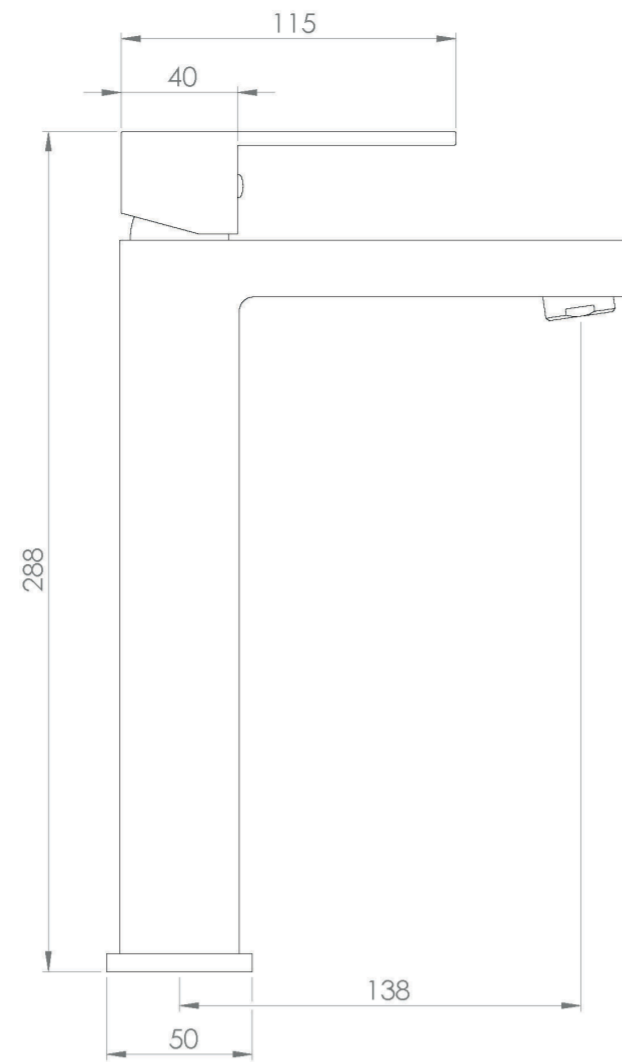

TOOGA TALL BASIN MIXER - BRUSHED BRASS

Product Code: TO204.BB

PRODUCT INFORMATION

Width:	50mm
Finish:	Brushed Brass (PVD)
Height:	288mm
Depth:	138mm
Material:	Brass
Product Type:	Tall Basin Mixer Tap, Deck Mounted Basin Mixer Tap
Approvals:	WRAS Approved
Weight	2.39kg
Waste	Not included, purchase separately
Guarantee	5 years
Spout Projection (mm)	138mm
Other Features	Pair with a countertop basin
Material	Brass
Approvals/Standards	WRAS

DESCRIPTION

The TOOGA brassware collection features products that will be the focal point of any bathroom with its sharp, sleek lines.

This TOOGA tall basin mixer in this stunning brushed brass finish will instantly add a luxury touch to your bathroom, and with it having a PVD finish, it will continuously look flawless for years to come. It is best suited with a countertop basin and countertop because of its height.

Waste to be purchased separately.

- 0.2 Bar - Flowrate: 2.9 l/min
- 0.3 Bar - Flowrate: 3.5 l/min
- 0.4 Bar - Flowrate: 4 l/min
- 0.5 Bar - Flowrate: 4.4 l/min
- 1 Bar - Flowrate: 6.2 l/min
- 2 Bar - Flowrate: 8.7 l/min
- 3 Bar - Flowrate: 10.8 l/min
- 4 Bar - Flowrate: 12.5 l/min
- 5 Bar - Flowrate: 14.1 l/min