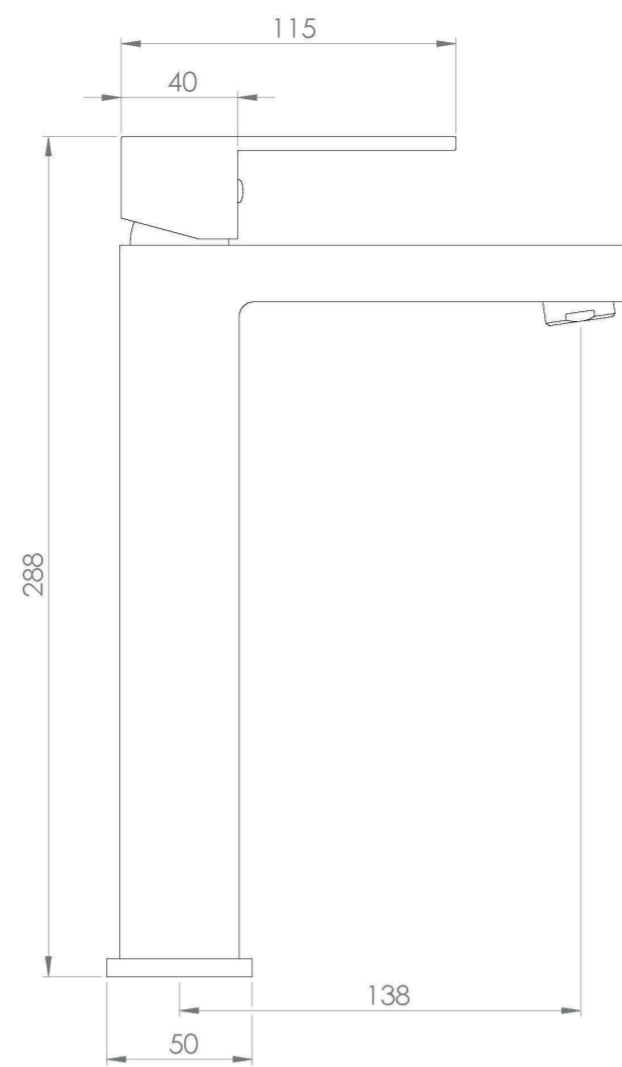

TOOGA TALL BASIN MIXER - BRUSHED BRASS

Product Code: TO204.BB

PRODUCT INFORMATION

Width:	50mm
Finish:	Brushed Brass (PVD)
Height:	288mm
Depth:	138mm
Material:	Brass
Product Type:	Tall Basin Mixer Tap, Deck Mounted Basin Mixer Tap
Approvals:	WRAS Approved
Weight	2.39kg
Waste	Not included, purchase separately
Guarantee	5 years
Spout Projection (mm)	138mm
Other Features	Pair with a countertop basin
Material	Brass
Approvals/Standards	WRAS

DESCRIPTION

The TOOGA brassware collection features products that will be the focal point of any bathroom with its sharp, sleek lines.

This TOOGA tall basin mixer in this stunning brushed brass finish will instantly add a luxury touch to your bathroom, and with it having a PVD finish, it will continuously look flawless for years to come. It is best suited with a countertop basin and countertop because of its height.

Waste to be purchased separately.

TECHNICAL DRAWING

FLOW RATE

- 0.2 Bar - Flowrate: 2.9 l/min
- 0.3 Bar - Flowrate: 3.5 l/min
- 0.4 Bar - Flowrate: 4 l/min
- 0.5 Bar - Flowrate: 4.4 l/min
- 1 Bar - Flowrate: 6.2 l/min
- 2 Bar - Flowrate: 8.7 l/min
- 3 Bar - Flowrate: 10.8 l/min
- 4 Bar - Flowrate: 12.5 l/min
- 5 Bar - Flowrate: 14.1 l/min