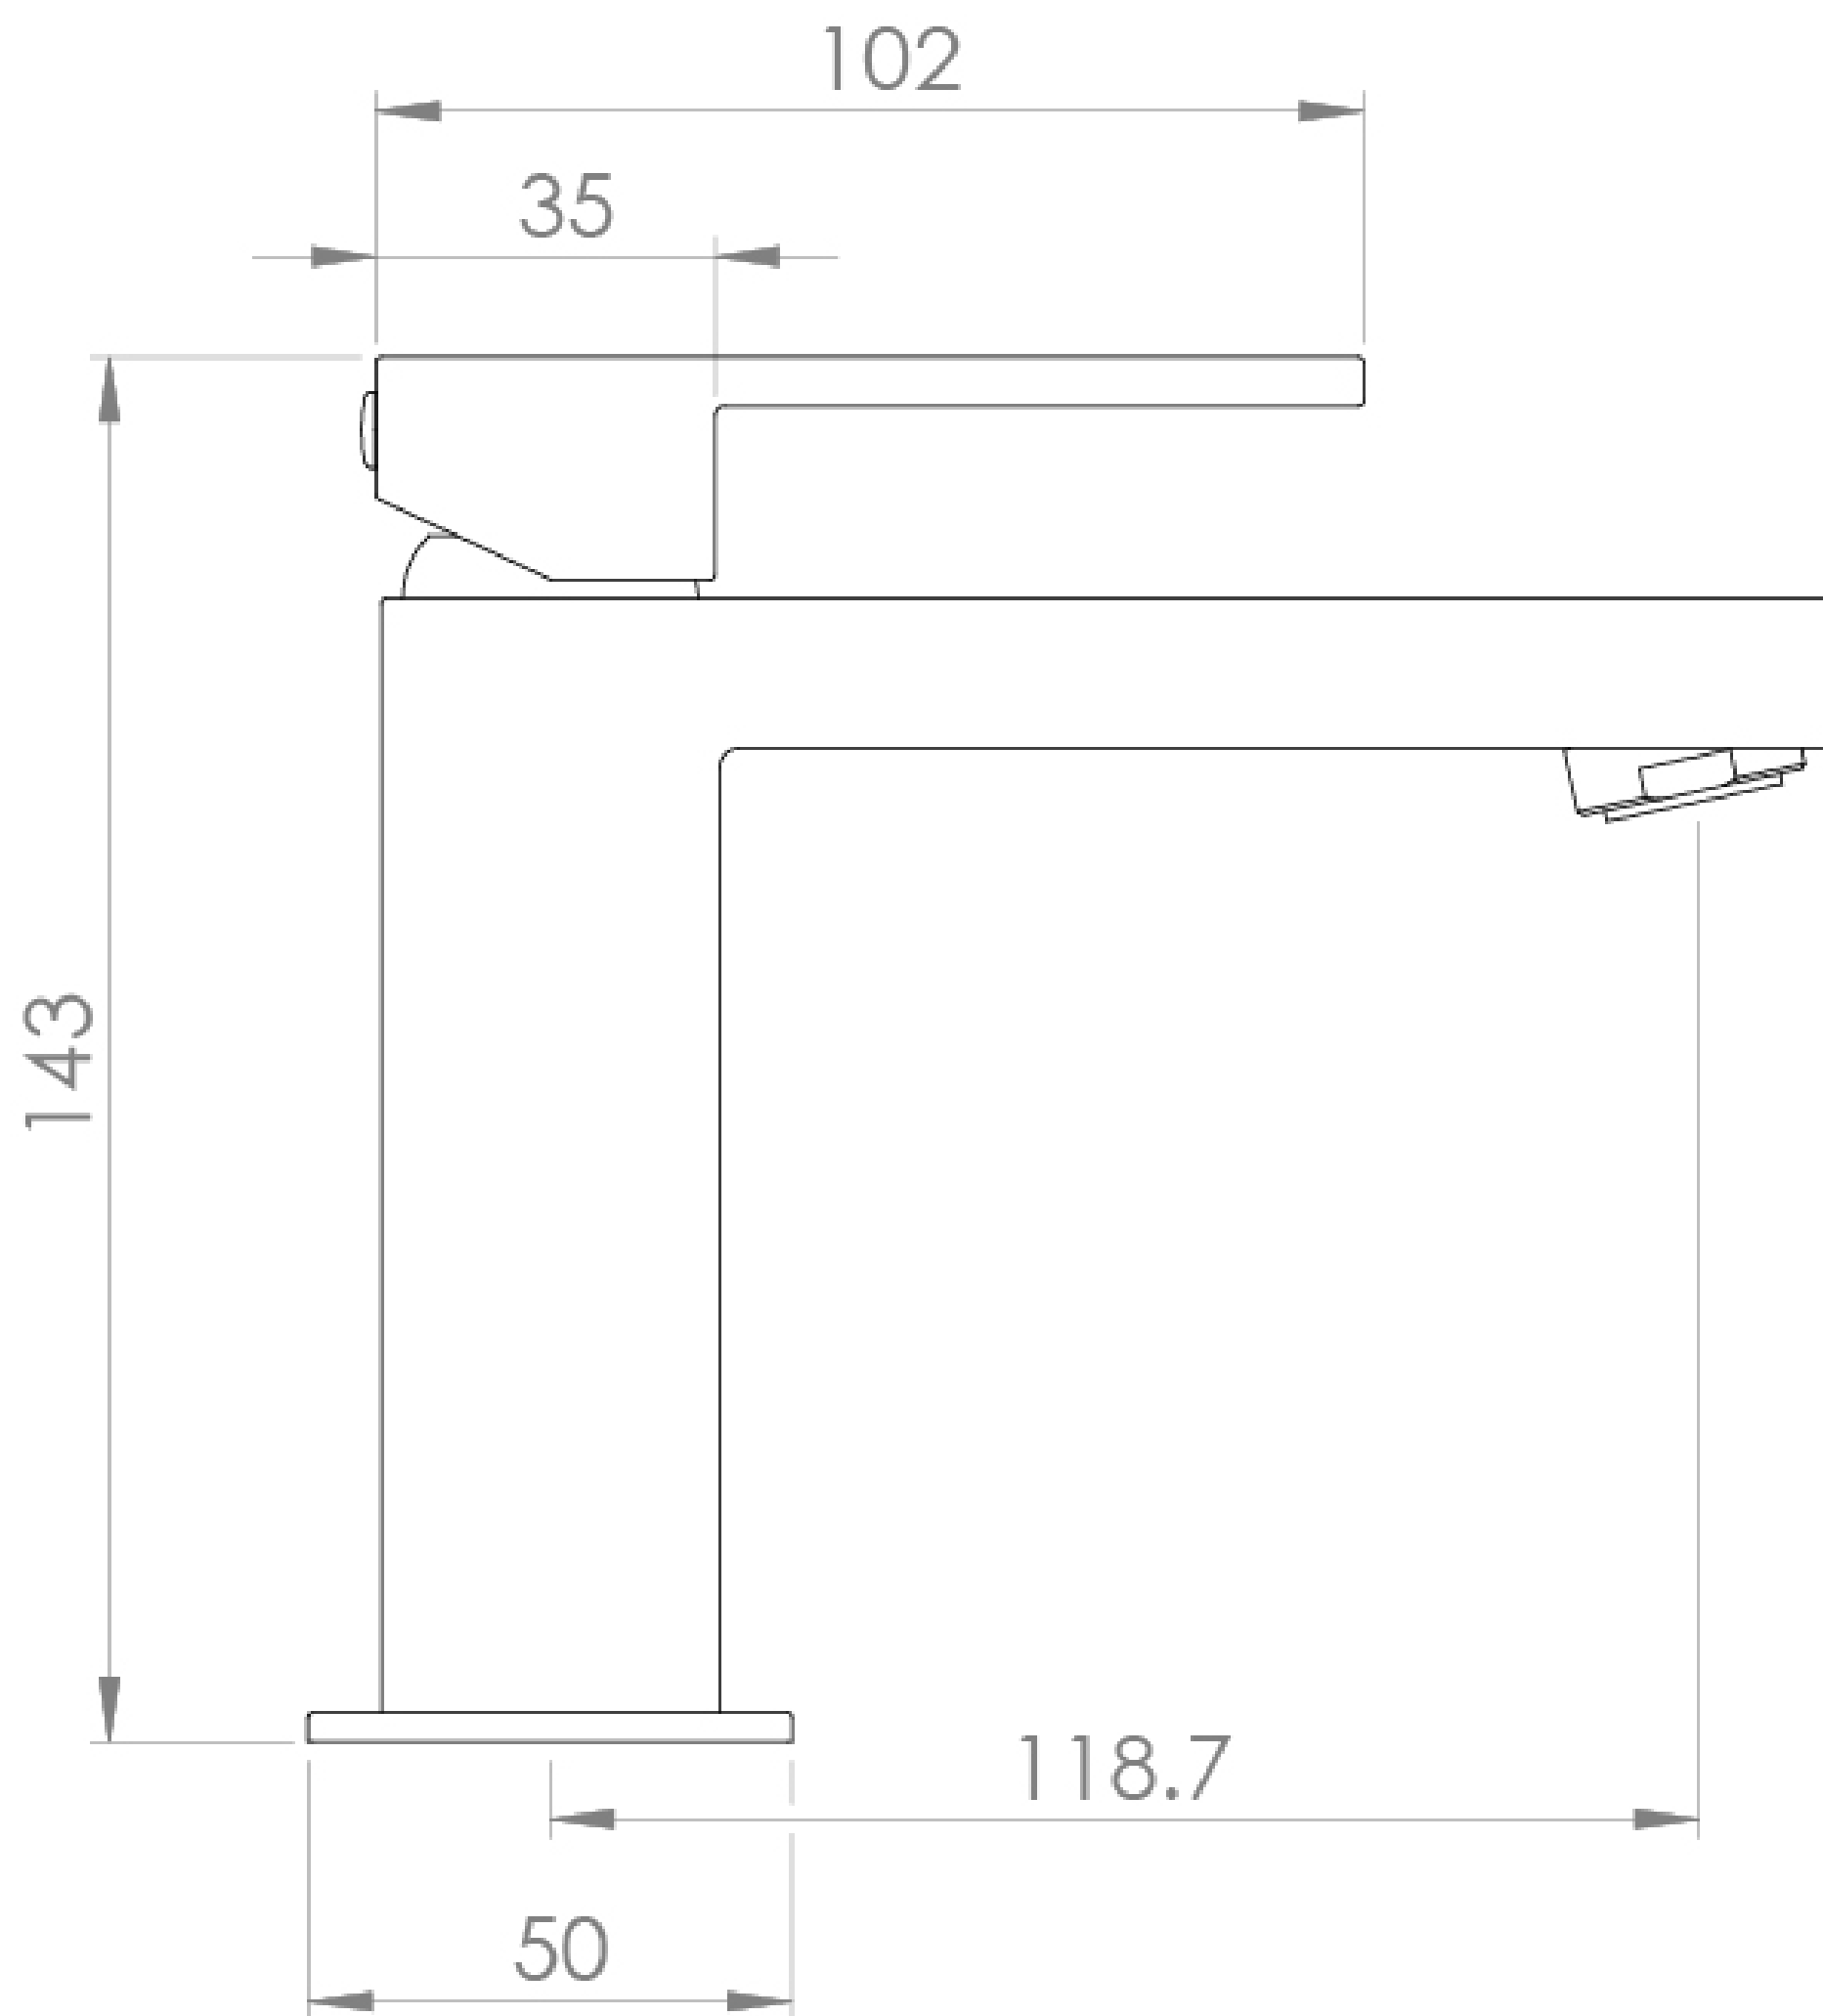

TOOGA BASIN MIXER - BRUSHED BRASS

Product Code: TO201.BB

PRODUCT INFORMATION

Width:	50mm
Finish:	Brushed Brass (PVD)
Height:	143mm
Depth:	118.7mm
Material:	Brass
Product Type:	Deck Mounted Basin Mixer Tap
Approvals:	WRAS Approved
Weight	1.42kg
Waste	Not included, purchase separately
Guarantee	5 years
Spout Projection (mm)	118.7mm
Material	Brass
Approvals/Standards	WRAS

DESCRIPTION

The TOOGA brassware collection features products that will be the focal point of any bathroom with its sharp, sleek lines.

This TOOGA basin mixer in this stunning brushed brass finish will instantly add a luxury touch to your bathroom, and with it having a PVD finish, it will continuously look flawless for years to come. It will be sure to create a striking vanity set up in any cloakroom or bathroom.

Waste to be purchased separately.

- 0.2 Bar - Flowrate: 3.1 l/min
- 0.3 Bar - Flowrate: 3.6 l/min
- 0.4 Bar - Flowrate: 4 l/min
- 0.5 Bar - Flowrate: 4.4 l/min
- 1 Bar - Flowrate: 6.2 l/min
- 2 Bar - Flowrate: 8.7 l/min
- 3 Bar - Flowrate: 10.7 l/min
- 4 Bar - Flowrate: 12.4 l/min
- 5 Bar - Flowrate: 13.9 l/min