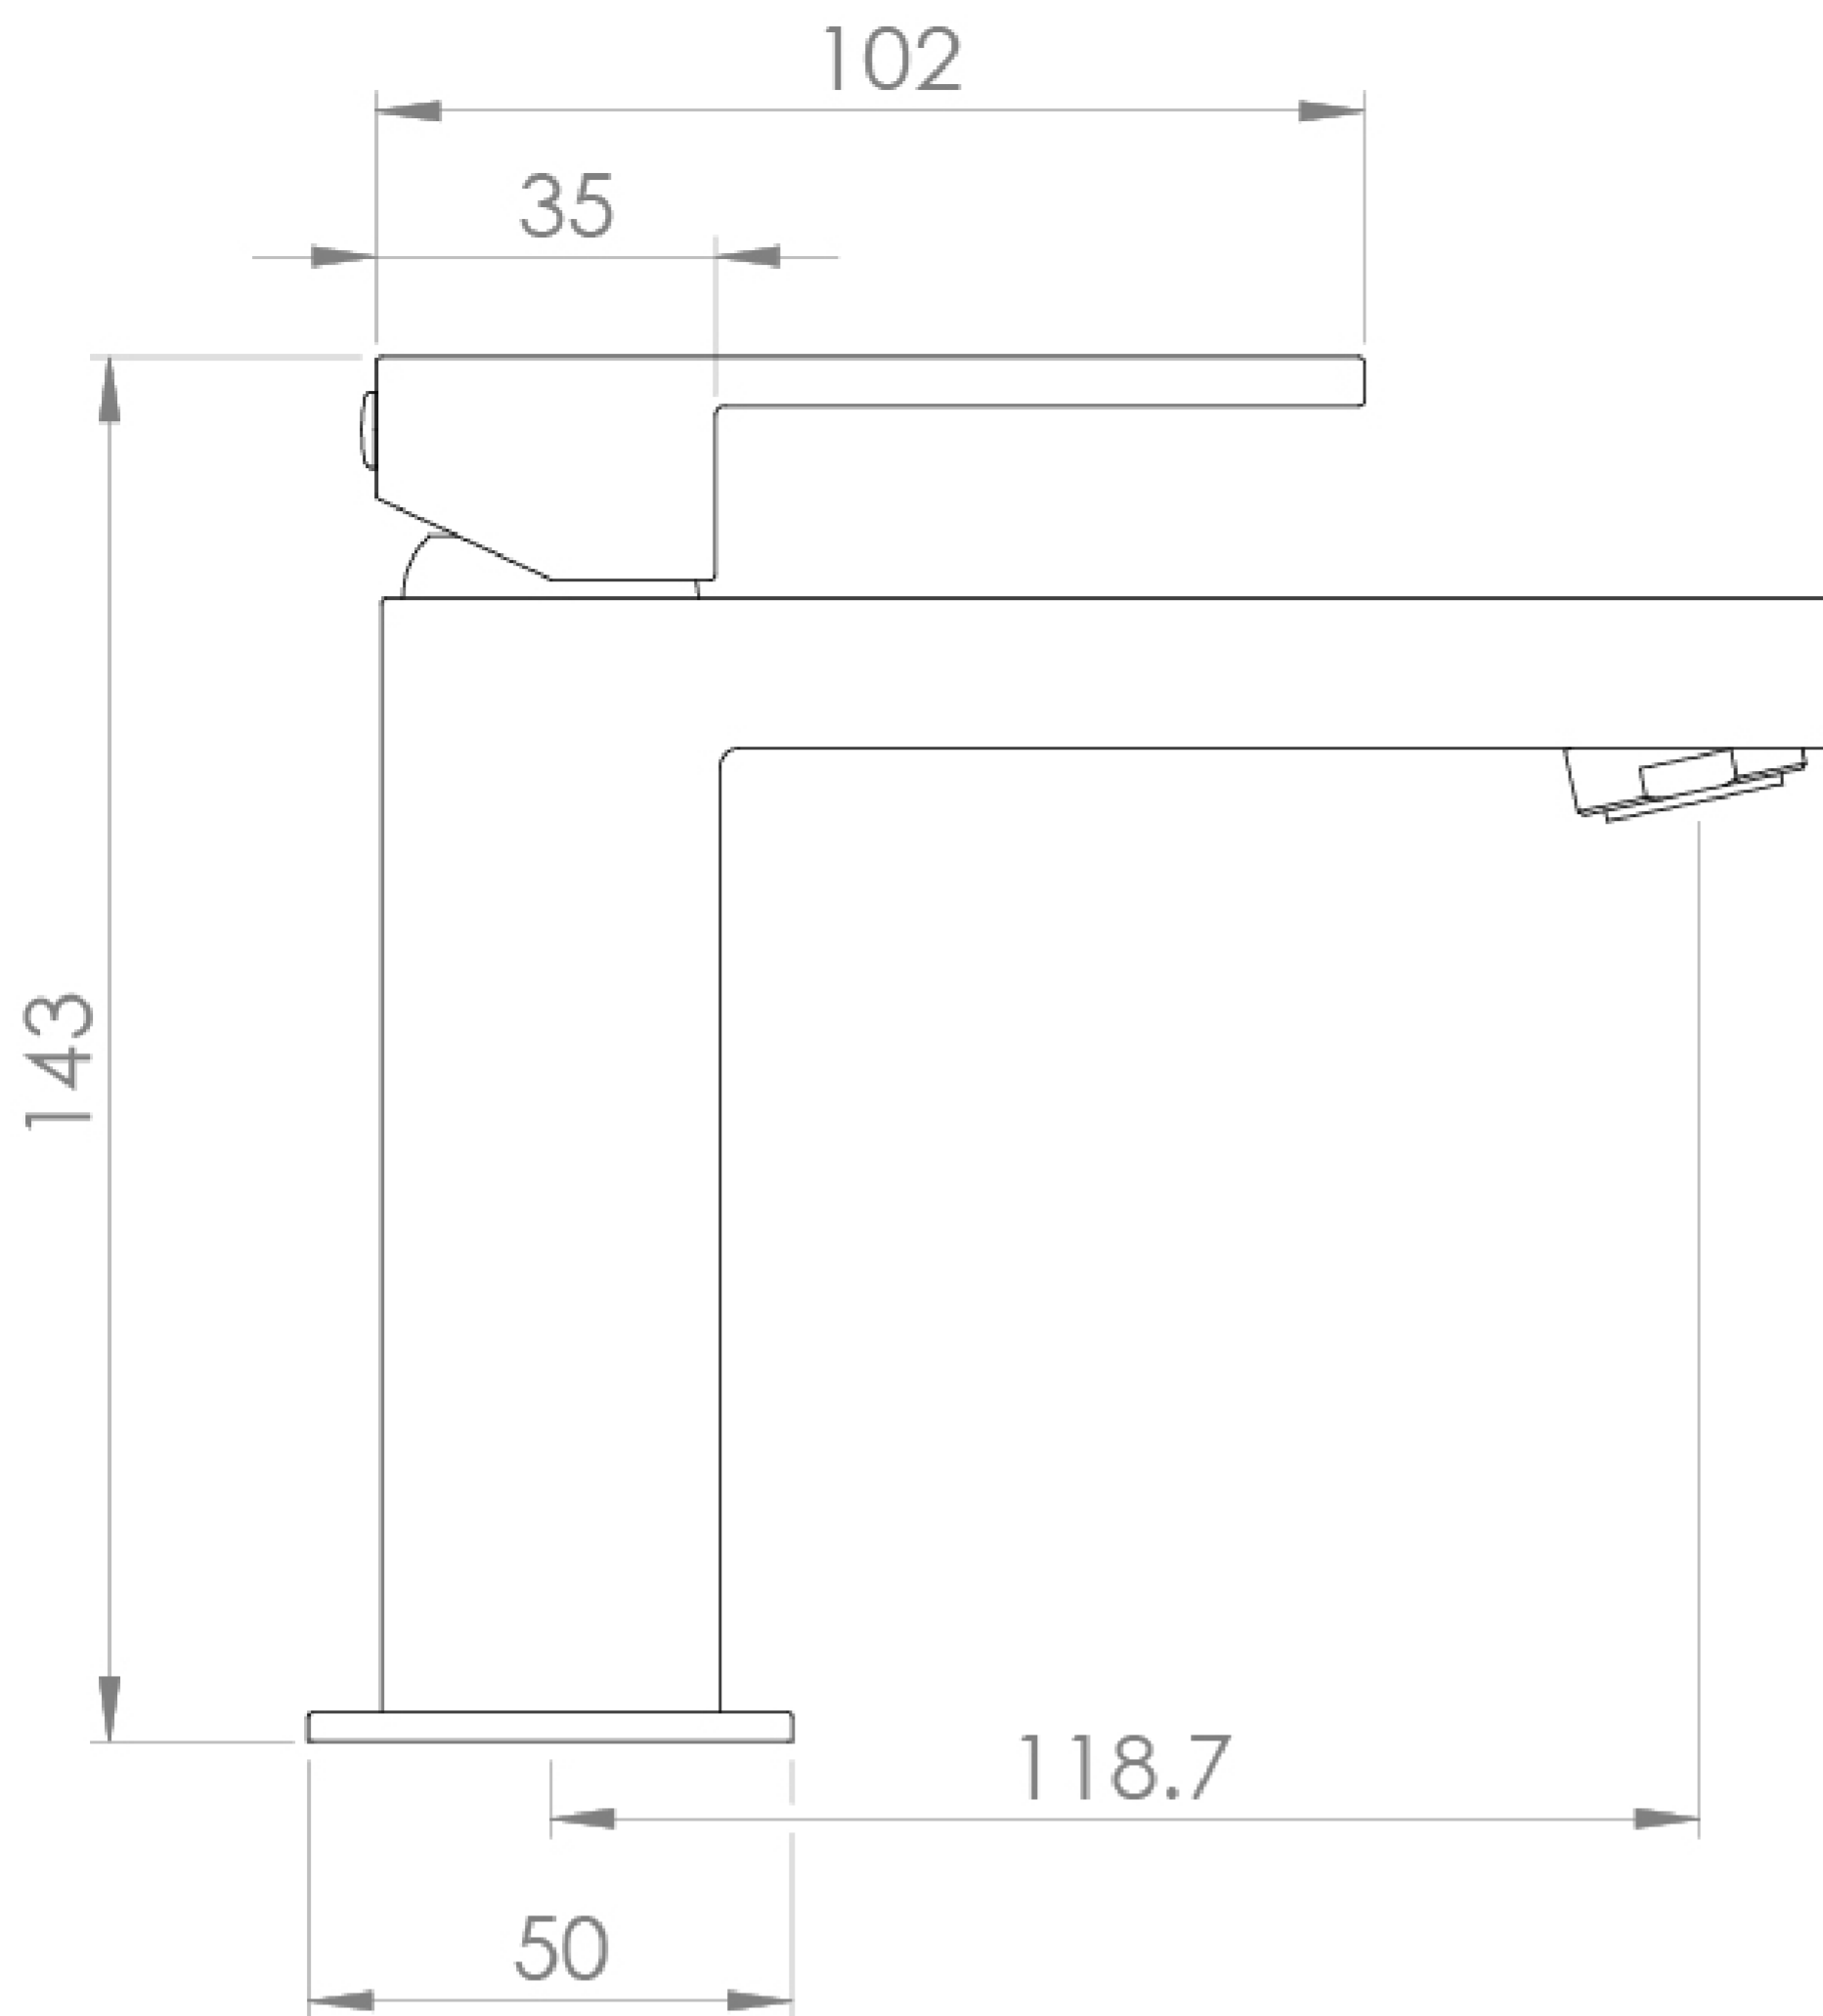

TOOGA BASIN MIXER - BRUSHED BRASS

Product Code: TO201.BB

PRODUCT INFORMATION

Width:	50mm
Finish:	Brushed Brass (PVD)
Height:	143mm
Depth:	118.7mm
Material:	Brass
Product Type:	Deck Mounted Basin Mixer Tap, Single Lever Basin Mixer
Approvals:	WRAS Approved
Weight	1.42kg
Waste	Not included, purchase separately
Guarantee	5 years
Spout Projection (mm)	118.7mm
Material	Brass
Approvals/Standards	WRAS

DESCRIPTION

The TOOGA brassware collection features products that will be the focal point of any bathroom with its sharp, sleek lines.

This TOOGA basin mixer in this stunning brushed brass finish will instantly add a luxury touch to your bathroom, and with it having a PVD finish, it will continuously look flawless for years to come. It will be sure to create a striking vanity set up in any cloakroom or bathroom.

Waste to be purchased separately.

- 0.2 Bar - Flowrate: 3.1 l/min
- 0.3 Bar - Flowrate: 3.6 l/min
- 0.4 Bar - Flowrate: 4 l/min
- 0.5 Bar - Flowrate: 4.4 l/min
- 1 Bar - Flowrate: 6.2 l/min
- 2 Bar - Flowrate: 8.7 l/min
- 3 Bar - Flowrate: 10.7 l/min
- 4 Bar - Flowrate: 12.4 l/min
- 5 Bar - Flowrate: 13.9 l/min