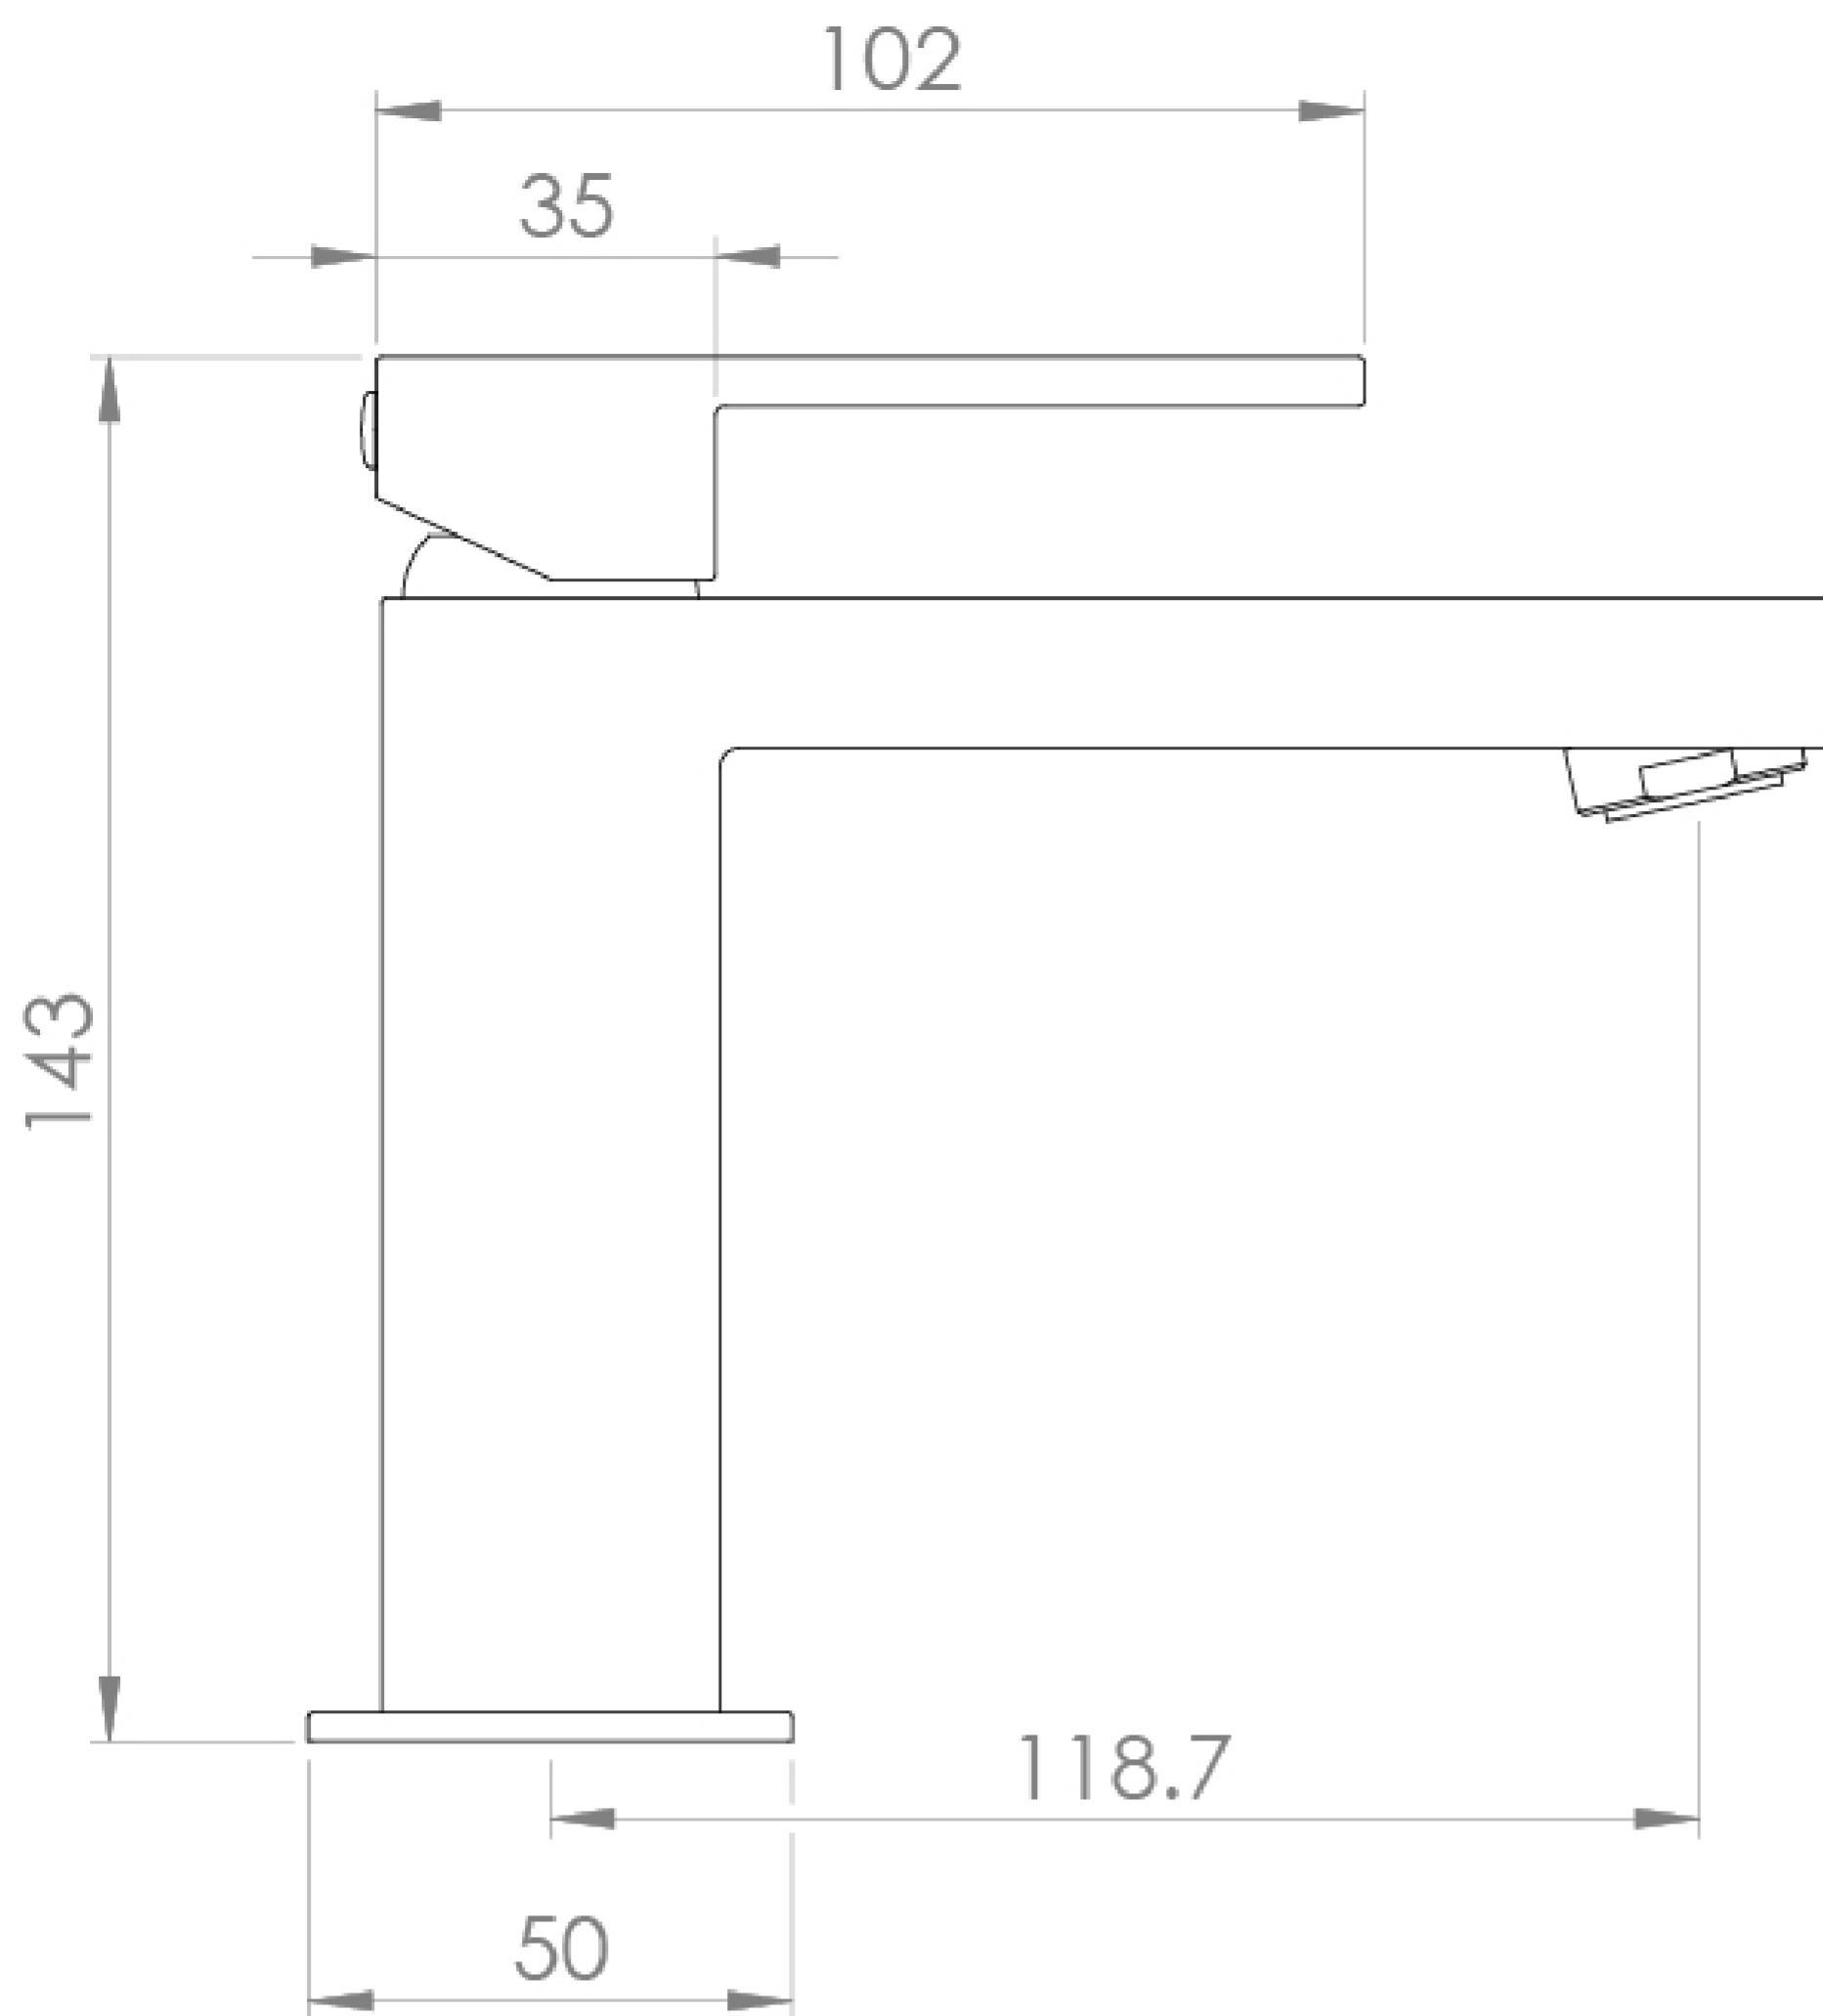

TOOGA BASIN MIXER - BRUSHED BRASS

Product Code: TO201.BB

PRODUCT INFORMATION

Width:	50mm
Finish:	Brushed Brass (PVD)
Height:	143mm
Depth:	118.7mm
Material:	Brass
Product Type:	Deck Mounted Basin Mixer Tap
Approvals:	WRAS Approved
Weight	1.42kg
Waste	Not included, purchase separately
Guarantee	5 years
Spout Projection (mm)	118.7mm
Material	Brass
Approvals/Standards	WRAS

DESCRIPTION

The TOOGA brassware collection features products that will be the focal point of any bathroom with its sharp, sleek lines.

This TOOGA basin mixer in this stunning brushed brass finish will instantly add a luxury touch to your bathroom, and with it having a PVD finish, it will continuously look flawless for years to come. It will be sure to create a striking vanity set up in any cloakroom or bathroom.

Waste to be purchased separately.

- 0.2 Bar - Flowrate: 3.1 l/min
- 0.3 Bar - Flowrate: 3.6 l/min
- 0.4 Bar - Flowrate: 4 l/min
- 0.5 Bar - Flowrate: 4.4 l/min
- 1 Bar - Flowrate: 6.2 l/min
- 2 Bar - Flowrate: 8.7 l/min
- 3 Bar - Flowrate: 10.7 l/min
- 4 Bar - Flowrate: 12.4 l/min
- 5 Bar - Flowrate: 13.9 l/min