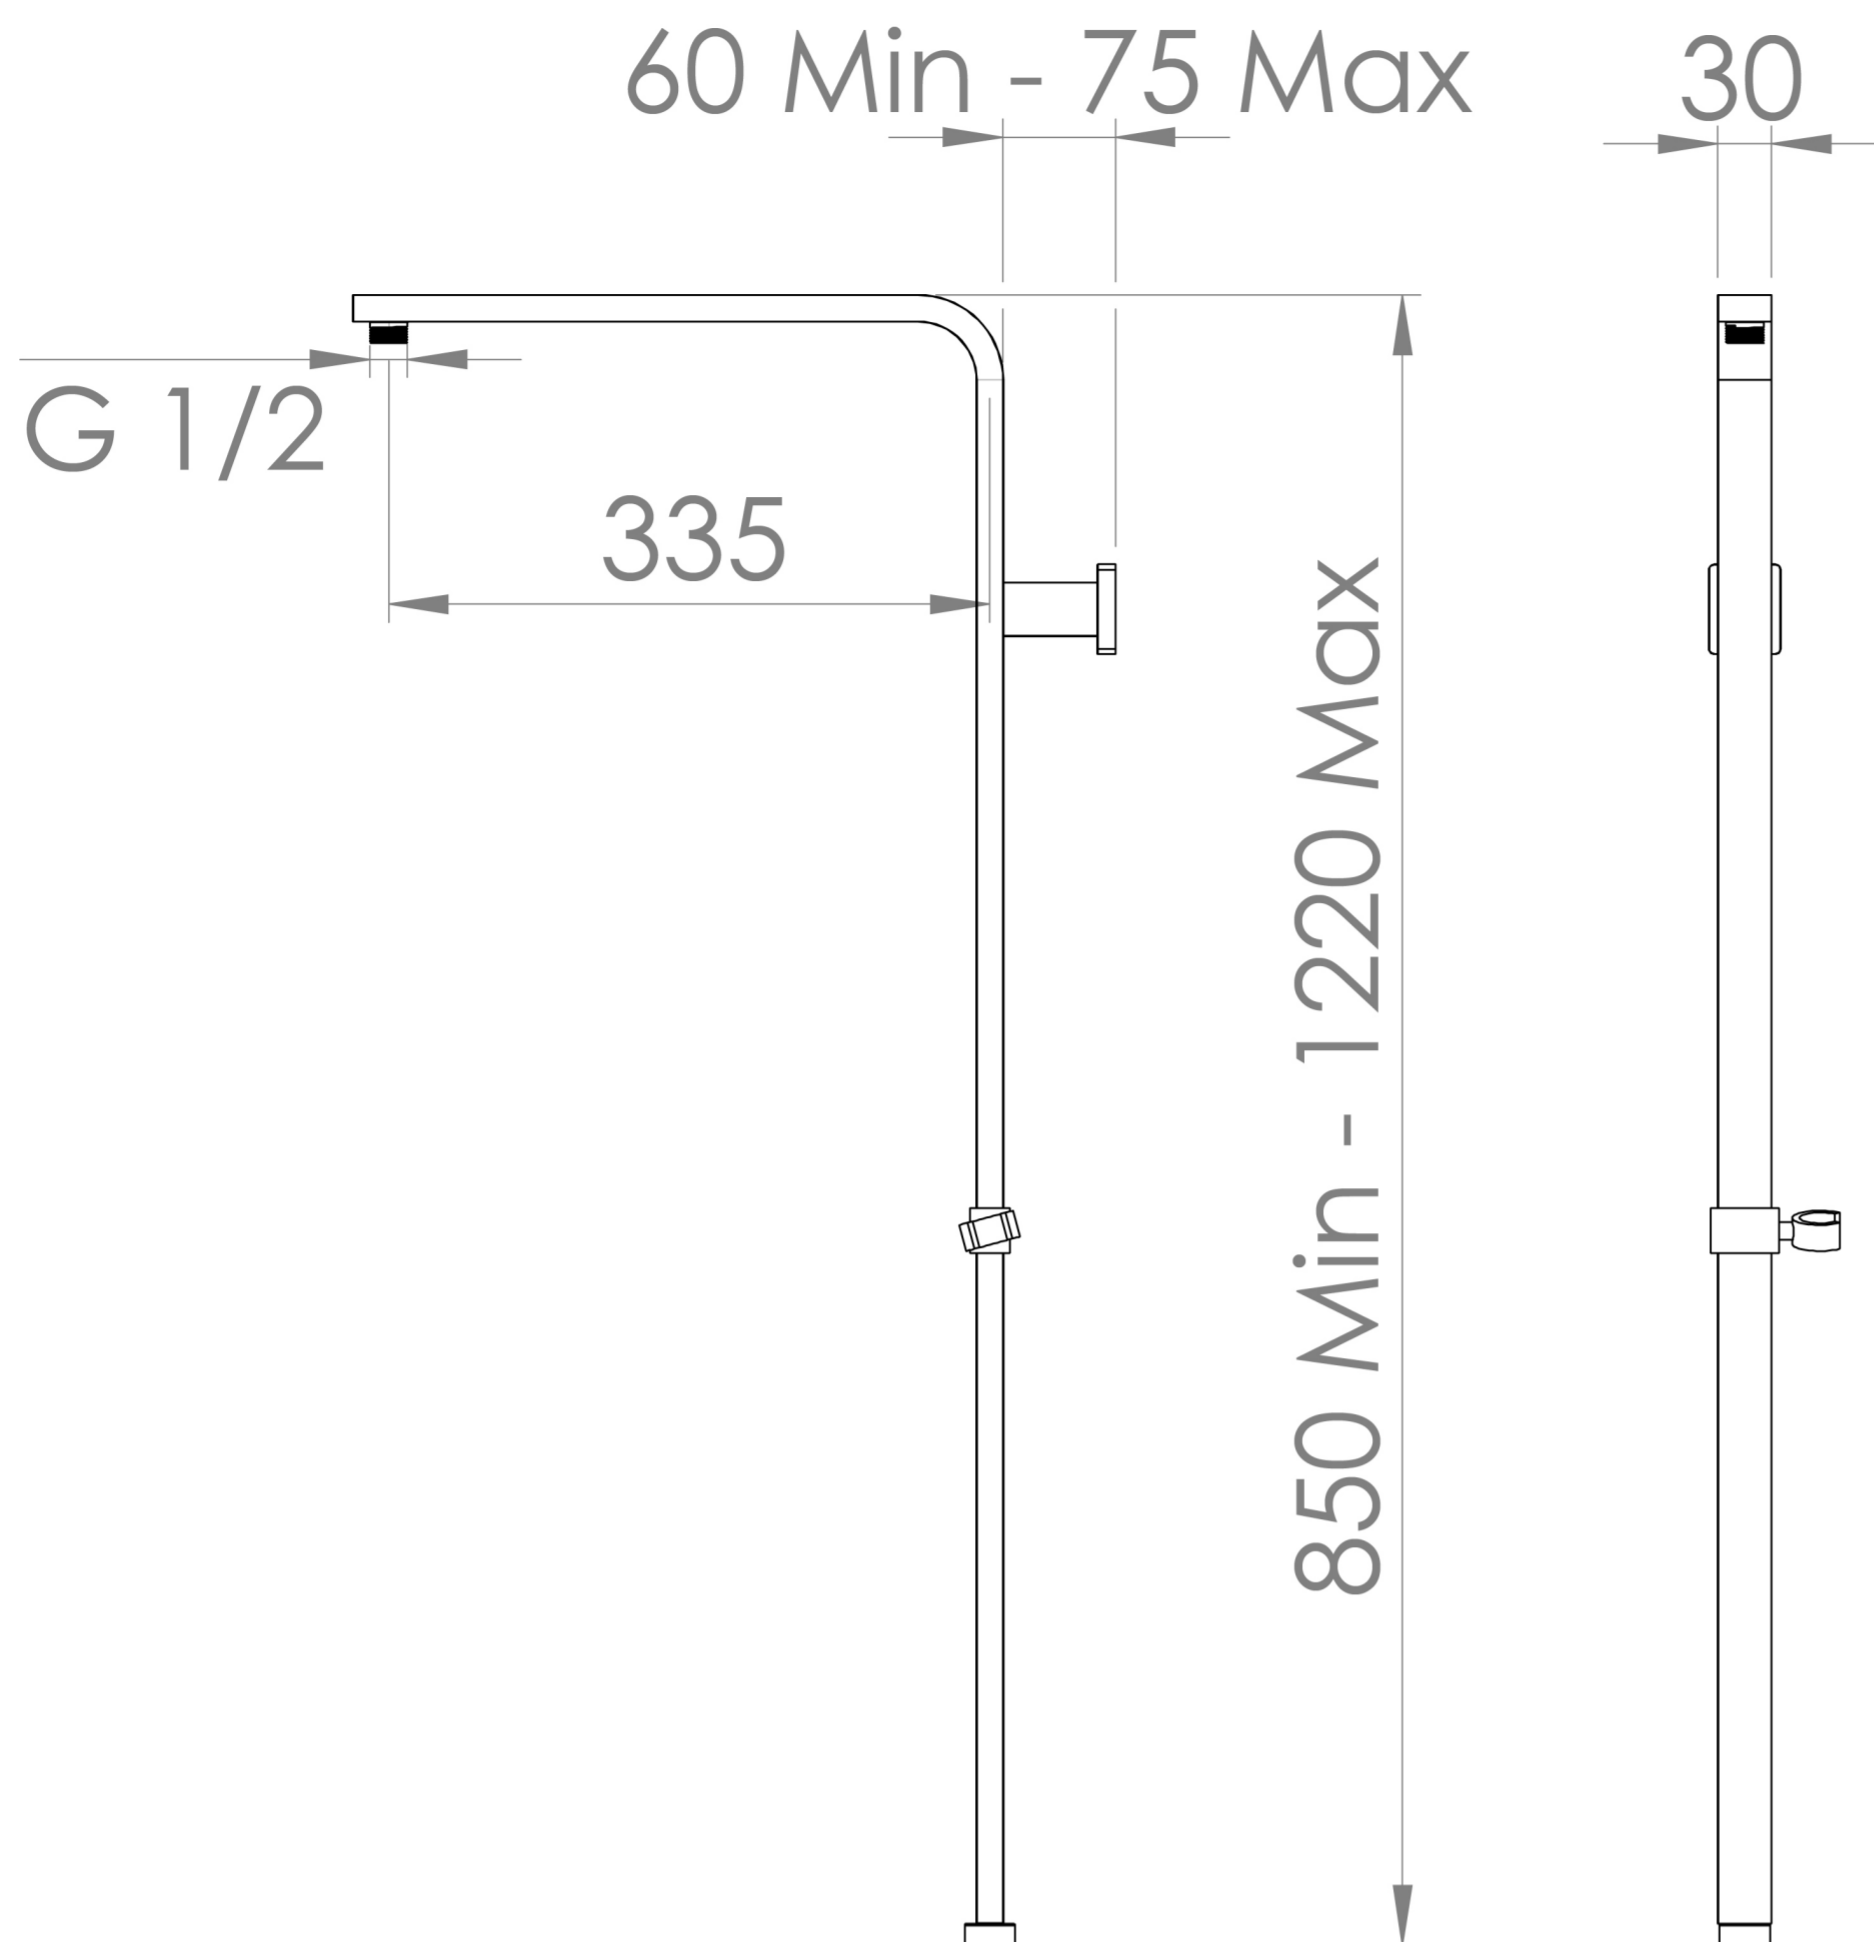

TOOGA RIGID RISER RAIL (FOR TO2WVO1) - CHROME

PRODUCT INFORMATION

Finish:	Chrome
Height:	850mm
Width:	30mm
Depth:	395mm
Material	Stainless Steel
Weight	1.25kg

Product Code: TORR01

DESCRIPTION

The TOOGA brassware collection features products that will be the focal point of any bathroom with its sharp, sleek lines.

This TOOGA rigid riser rail in chrome was specifically created to be paired with our TOOGA thermostatic 2 way bar valve. It has a handset holder bracket, and the rail itself is adjustable so you can change the height of where the shower head sits.

Pair it with a TOOGA round shower head, TOOGA handset, and shower hose.

TECHNICAL DRAWING

Saneux reserves the right to alter the specifications and product range without prior notice. Dimensions are given as a guide only. Dimensions should not be used for surrounding furniture, fixtures and fittings until the product is on site.

<https://saneux.com/products/tooga-rigid-riser-rail-for-to2wv01-chrome>