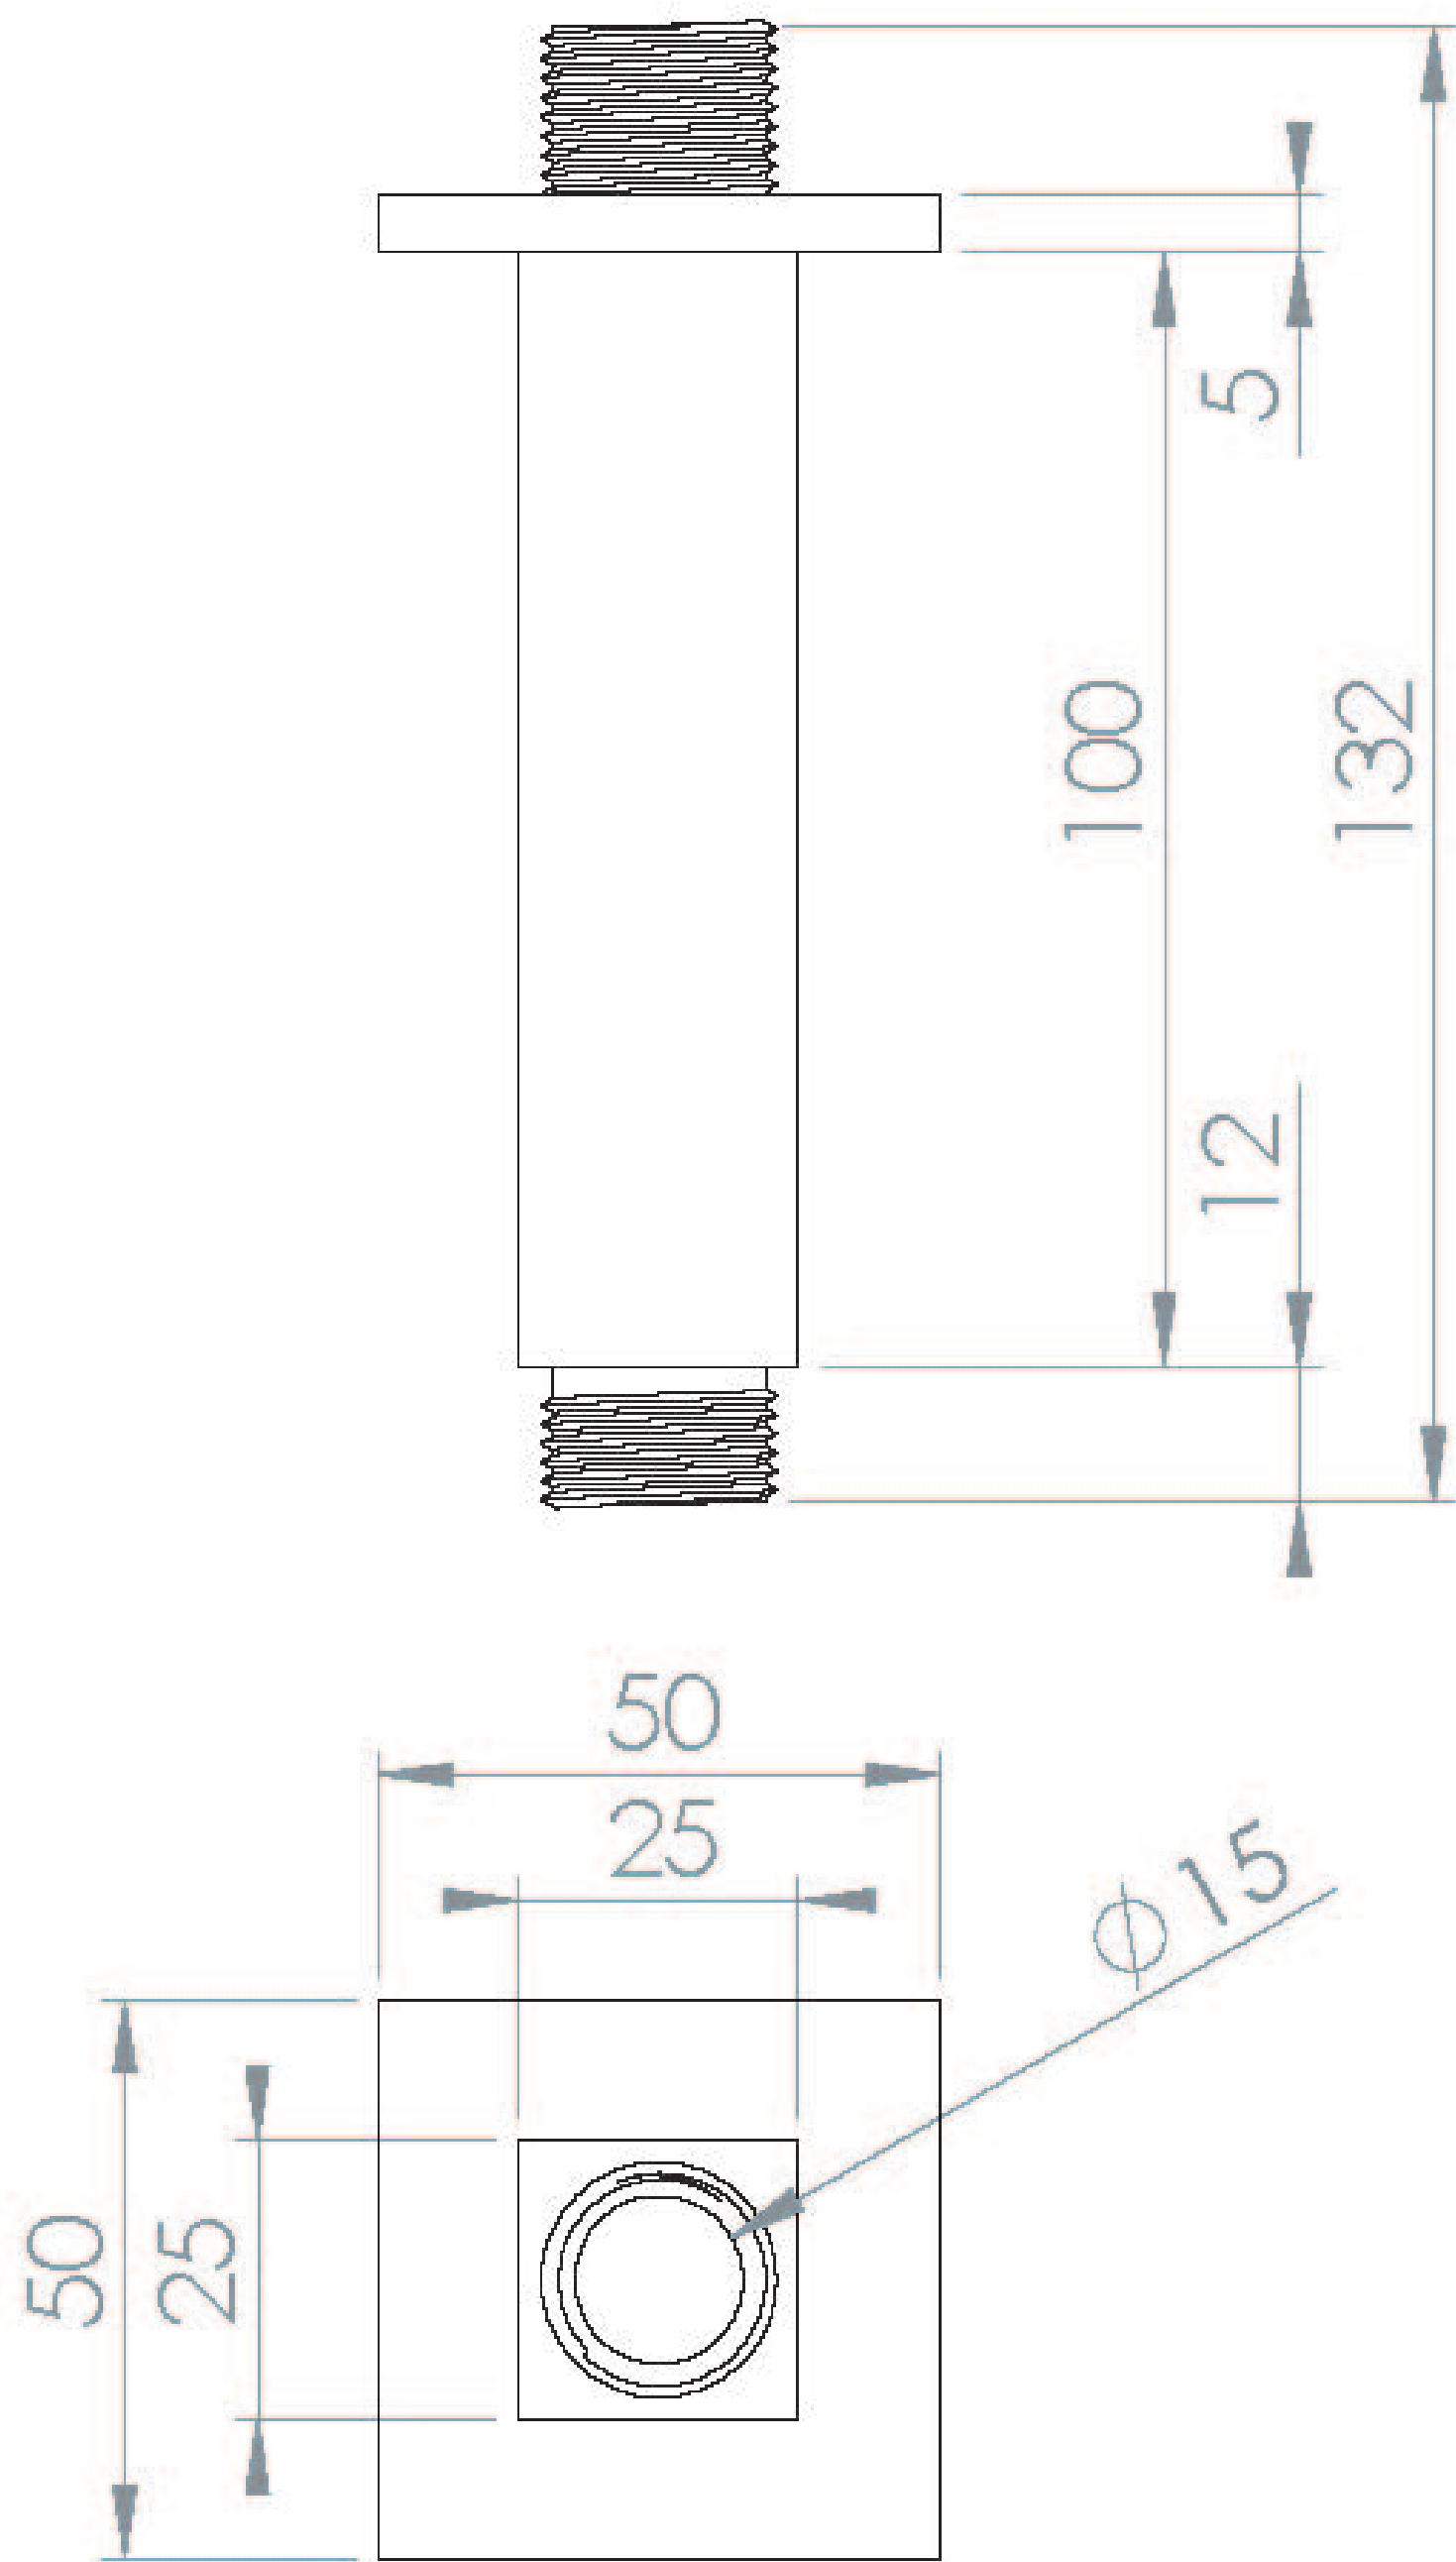

TECHNICAL DRAWING

Saneux reserves the right to alter the specifications and product range without prior notice. Dimensions are given as a guide only. Dimensions should not be used for surrounding furniture, fixtures and fittings until the product is on site.

<https://saneux.com/products/tooga-100mm-square-ceiling-mounted-shower-arm-matte-black>