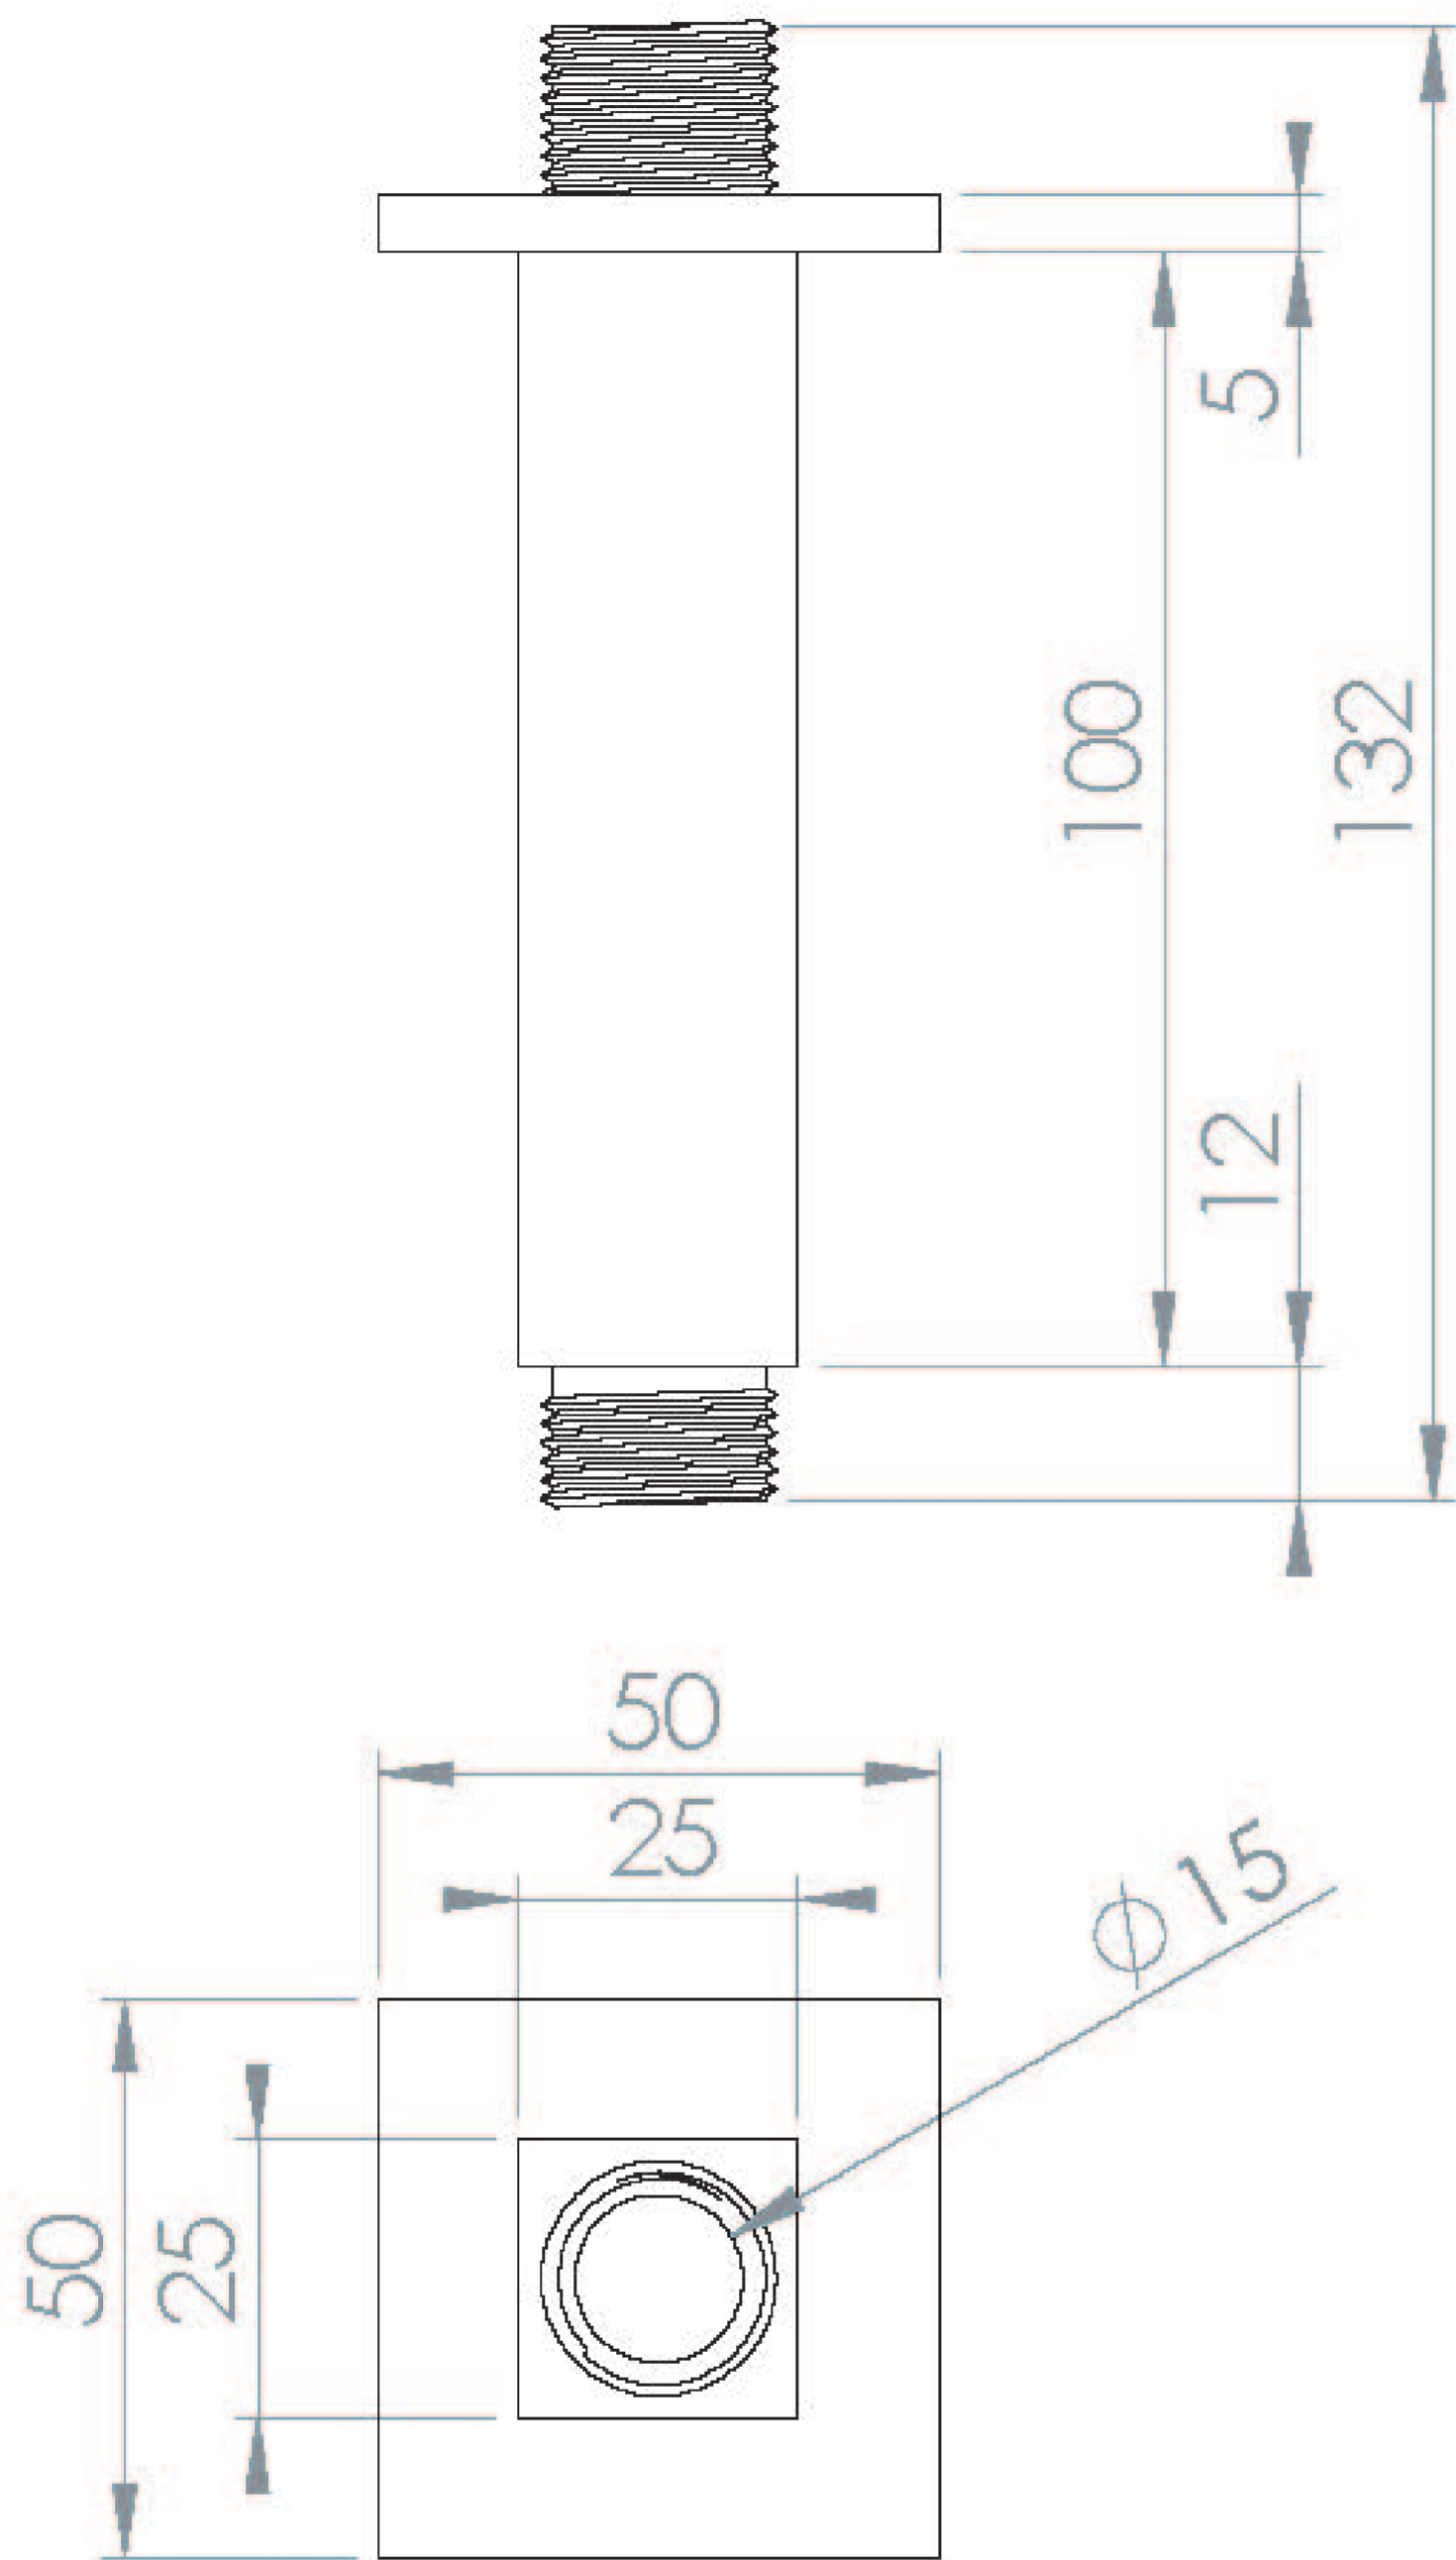

TECHNICAL DRAWING

Saneux reserves the right to alter the specifications and product range without prior notice. Dimensions are given as a guide only. Dimensions should not be used for surrounding furniture, fixtures and fittings until the product is on site.

<https://saneux.com/products/tooga-100mm-square-ceiling-mounted-shower-arm-matte-black>