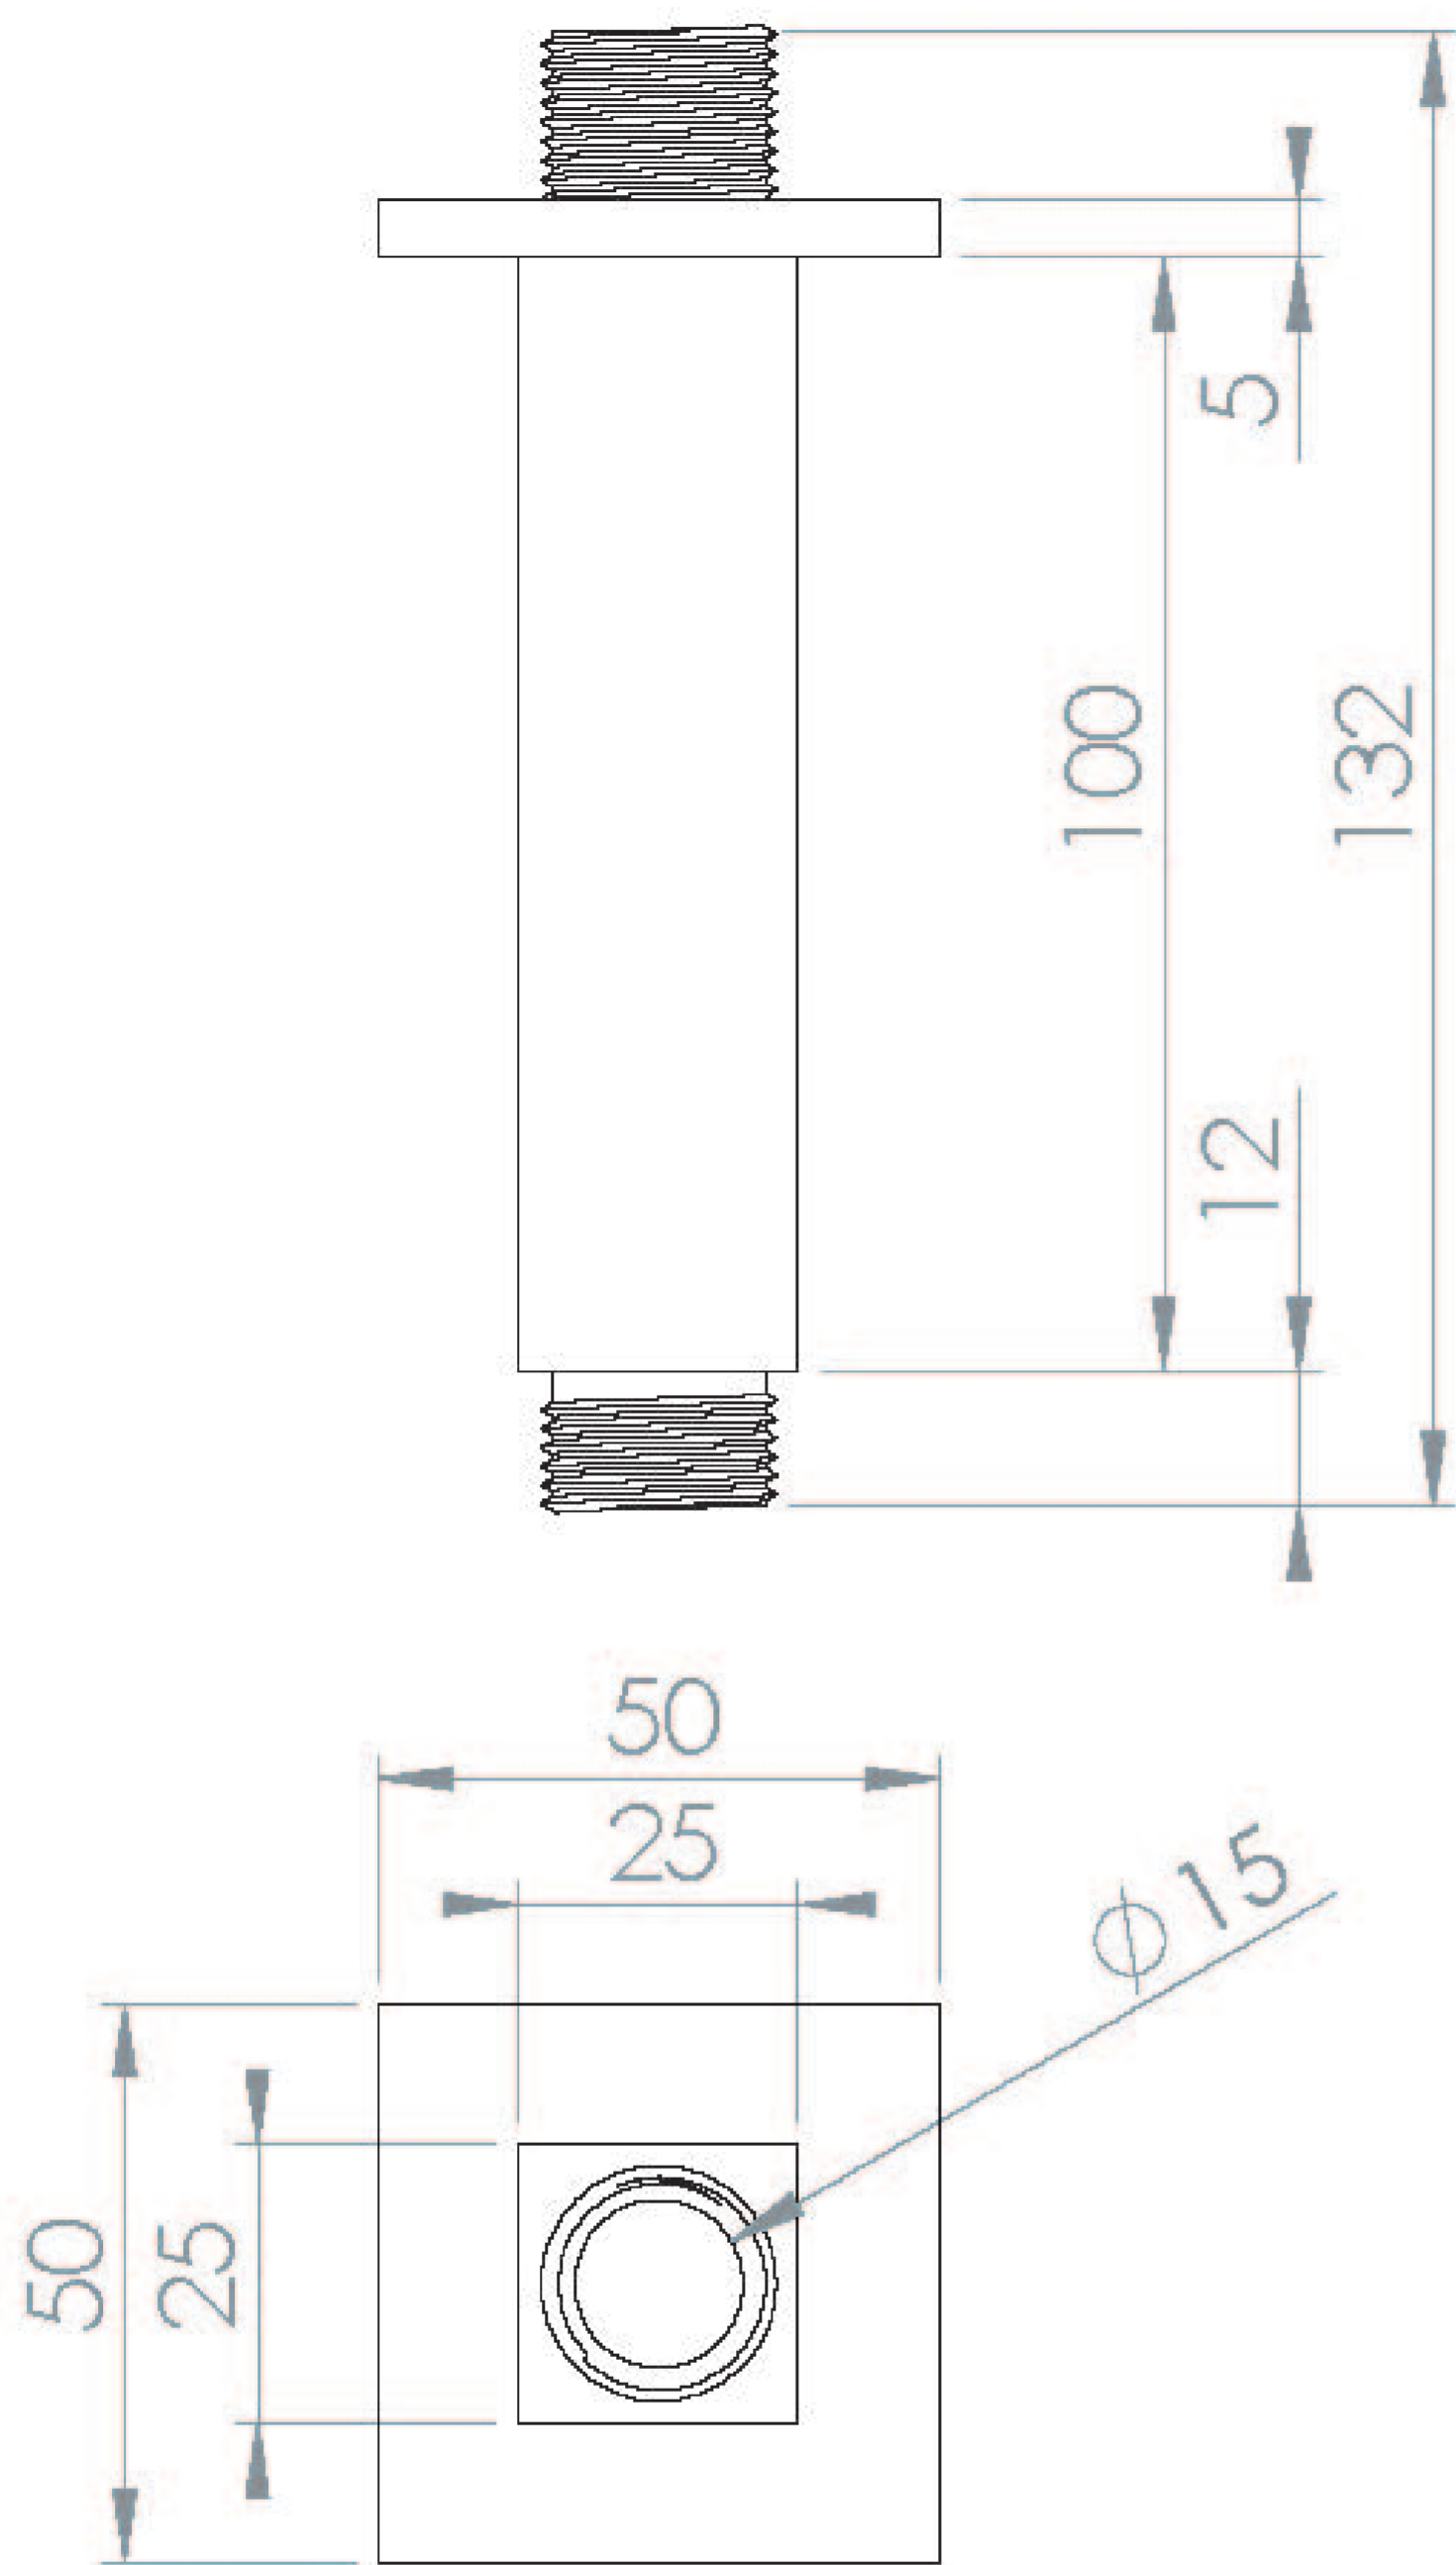

TECHNICAL DRAWING

Saneux reserves the right to alter the specifications and product range without prior notice. Dimensions are given as a guide only. Dimensions should not be used for surrounding furniture, fixtures and fittings until the product is on site.