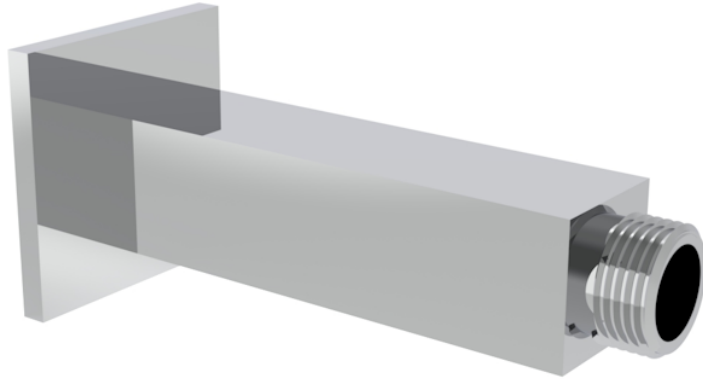

TOOGA 100MM SQUARE CEILING MOUNTED SHOWER ARM - CHROME

PRODUCT INFORMATION

| | |
|------------------|---------|
| Finish: | Chrome |
| Height: | 132mm |
| Width: | 50mm |
| Depth: | 50mm |
| Material | Brass |
| Weight | 0.19kg |
| Guarantee | 5 years |

Product Code: TO237

DESCRIPTION

The TOOGA brassware collection features products that will be the focal point of any bathroom with its sharp, sleek lines.

The TOOGA ceiling mounted shower arm in chrome is only 100mm tall, making it perfect for bathrooms with low ceilings that want a clean minimalist look. It can work with all our shower heads and instantly creates a luxurious rainfall style shower experience.