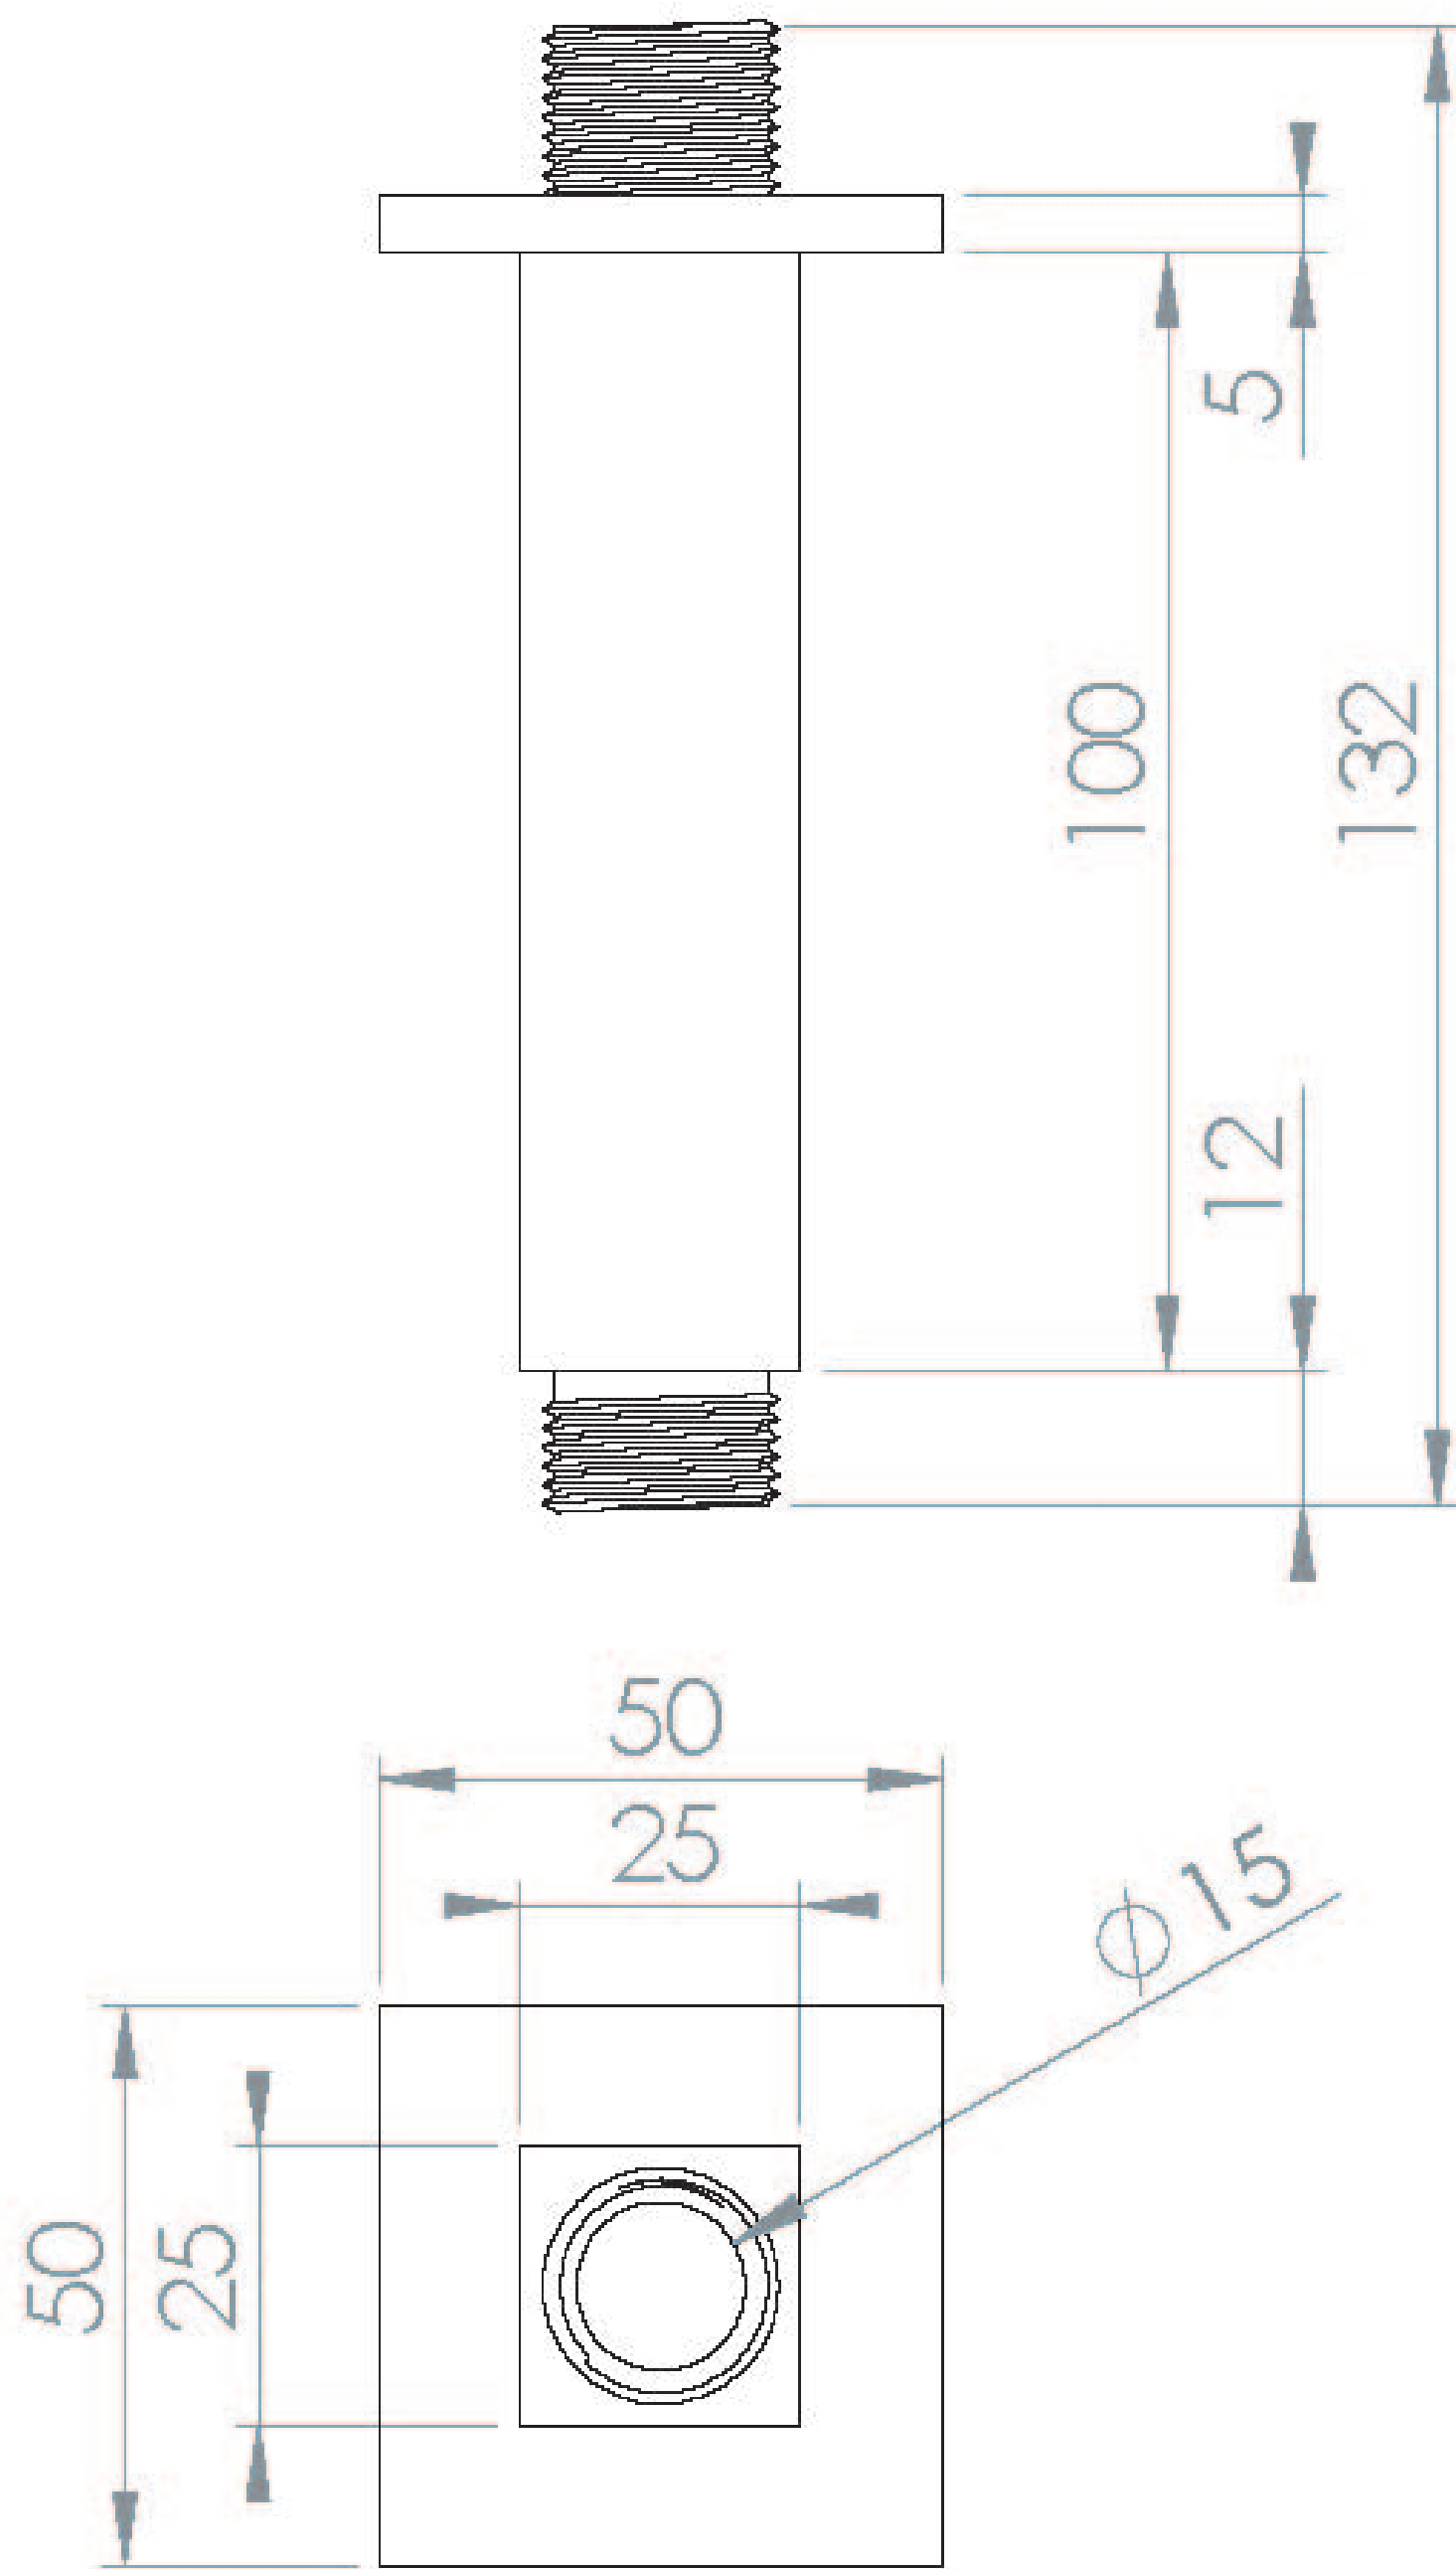

TECHNICAL DRAWING

Saneux reserves the right to alter the specifications and product range without prior notice. Dimensions are given as a guide only. Dimensions should not be used for surrounding furniture, fixtures and fittings until the product is on site.