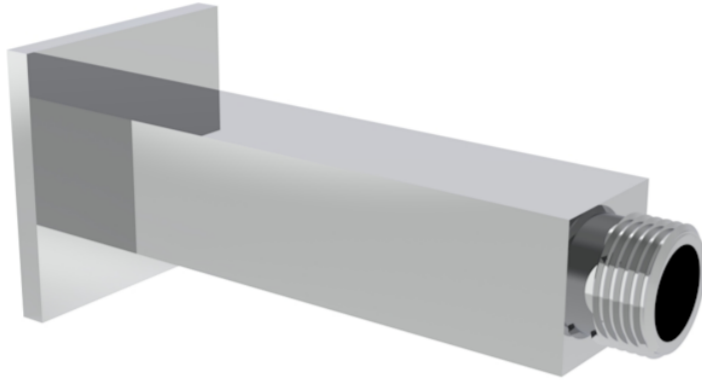

TOOGA 100MM SQUARE CEILING MOUNTED SHOWER ARM - CHROME

PRODUCT INFORMATION

Finish:	Chrome
Height:	132mm
Width:	50mm
Depth:	50mm
Material	Brass
Weight	0.19kg
Guarantee	5 years

Product Code: TO237

DESCRIPTION

The TOOGA brassware collection features products that will be the focal point of any bathroom with its sharp, sleek lines.

The TOOGA ceiling mounted shower arm in chrome is only 100mm tall, making it perfect for bathrooms with low ceilings that want a clean minimalist look. It can work with all our shower heads and instantly creates a luxurious rainfall style shower experience.