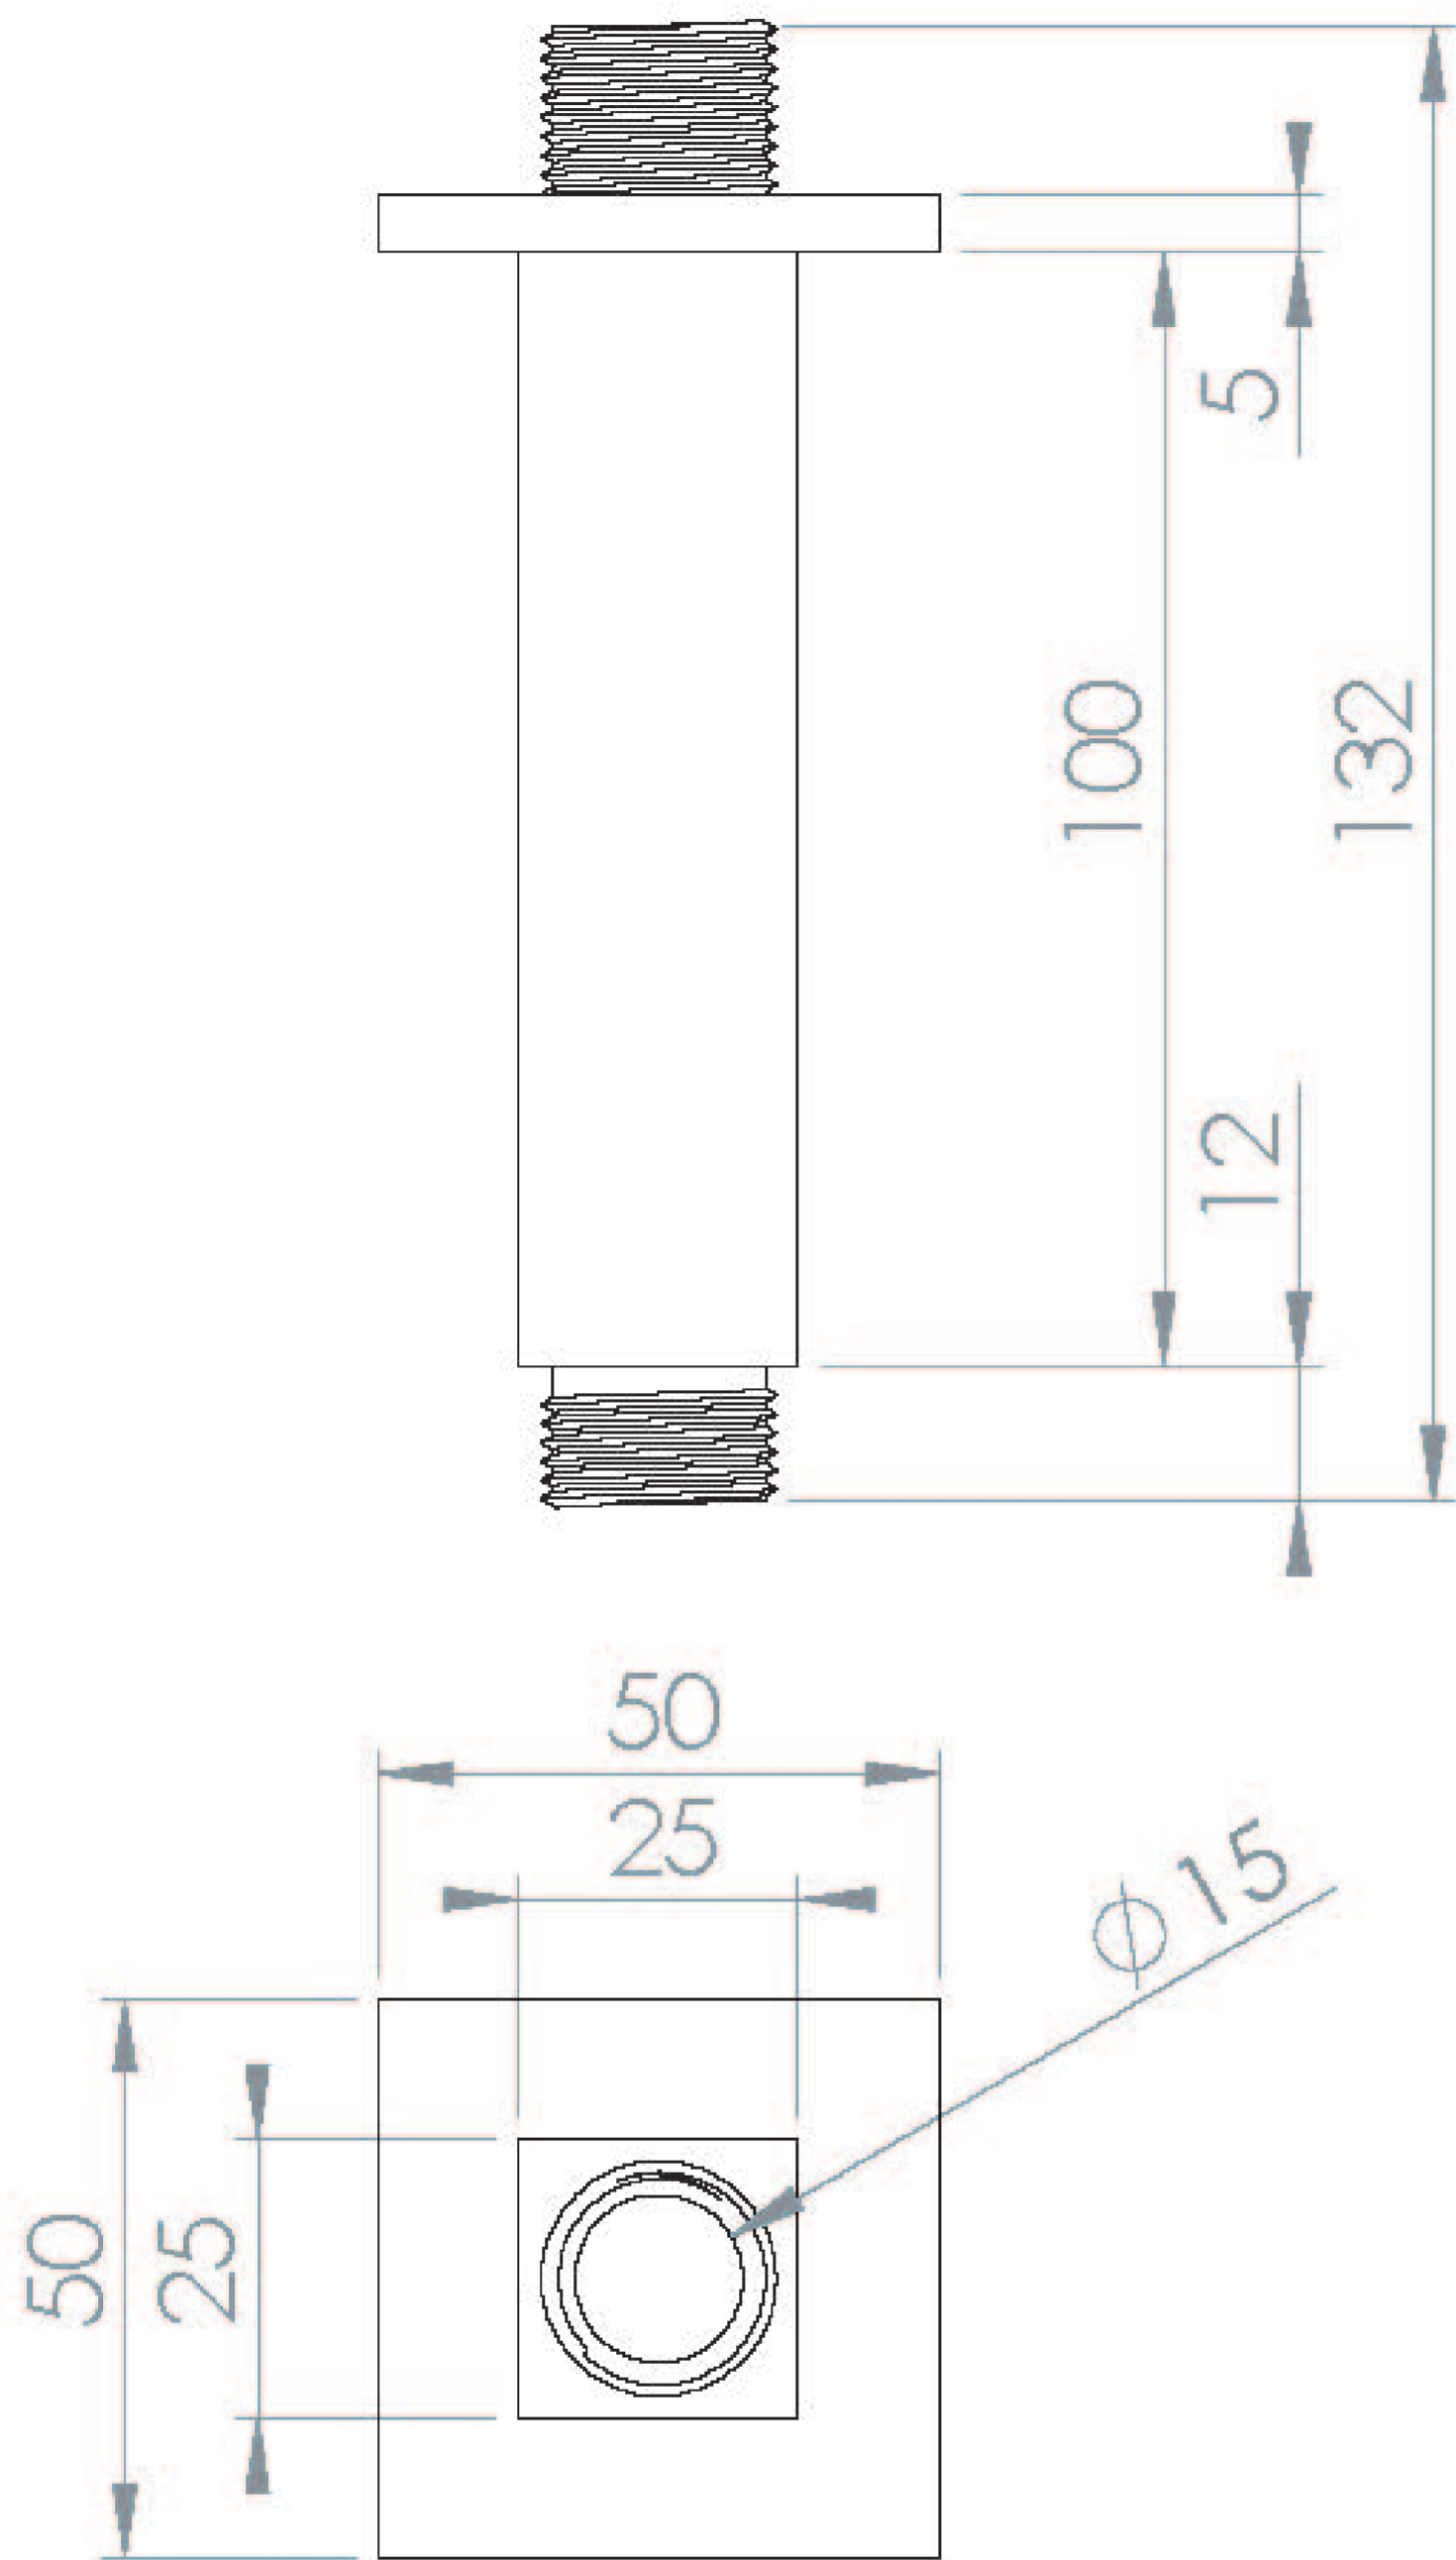

TECHNICAL DRAWING

Saneux reserves the right to alter the specifications and product range without prior notice. Dimensions are given as a guide only. Dimensions should not be used for surrounding furniture, fixtures and fittings until the product is on site.