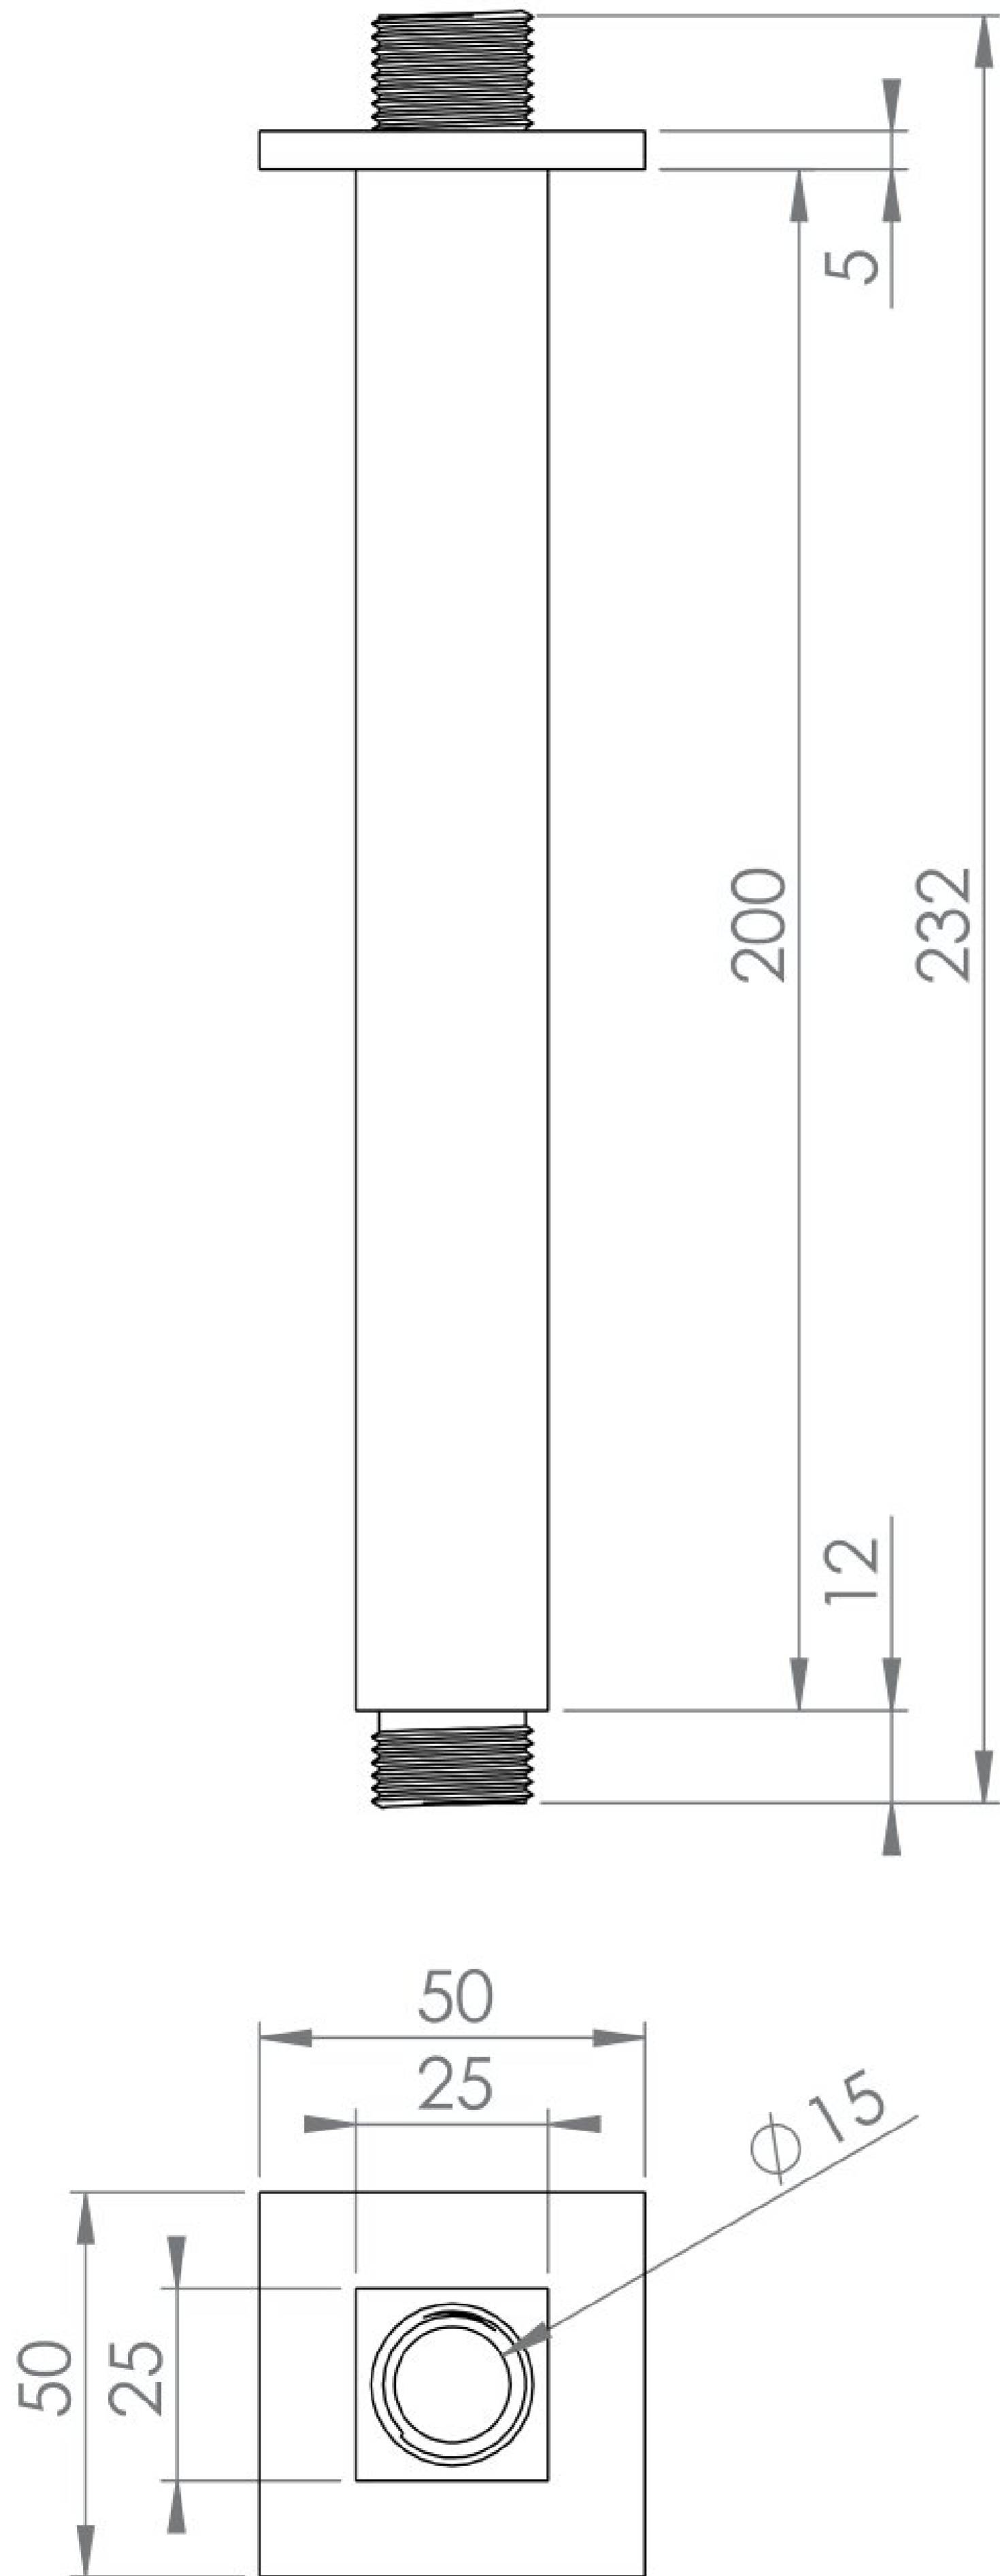

TOOGA 200MM SQUARE CEILING MOUNTED SHOWER ARM - MATTE BLACK

Product Code: TO236.MB

PRODUCT INFORMATION

Finish:	Matte Black (Electroplated)
Height:	232mm
Width:	50mm
Depth:	50mm
Material	Brass
Weight	0.28kg
Guarantee	5 years

DESCRIPTION

The TOOGA brassware collection features products that will be the focal point of any bathroom with its sharp, sleek lines.

This TOOGA ceiling mounted shower arm in matte black is 200mm tall and can work with our selection of shower heads. It instantly creates a luxurious rainfall style shower experience.

<https://saneux.com/products/tooga-200mm-square-ceiling-mounted-shower-arm-matte-black>