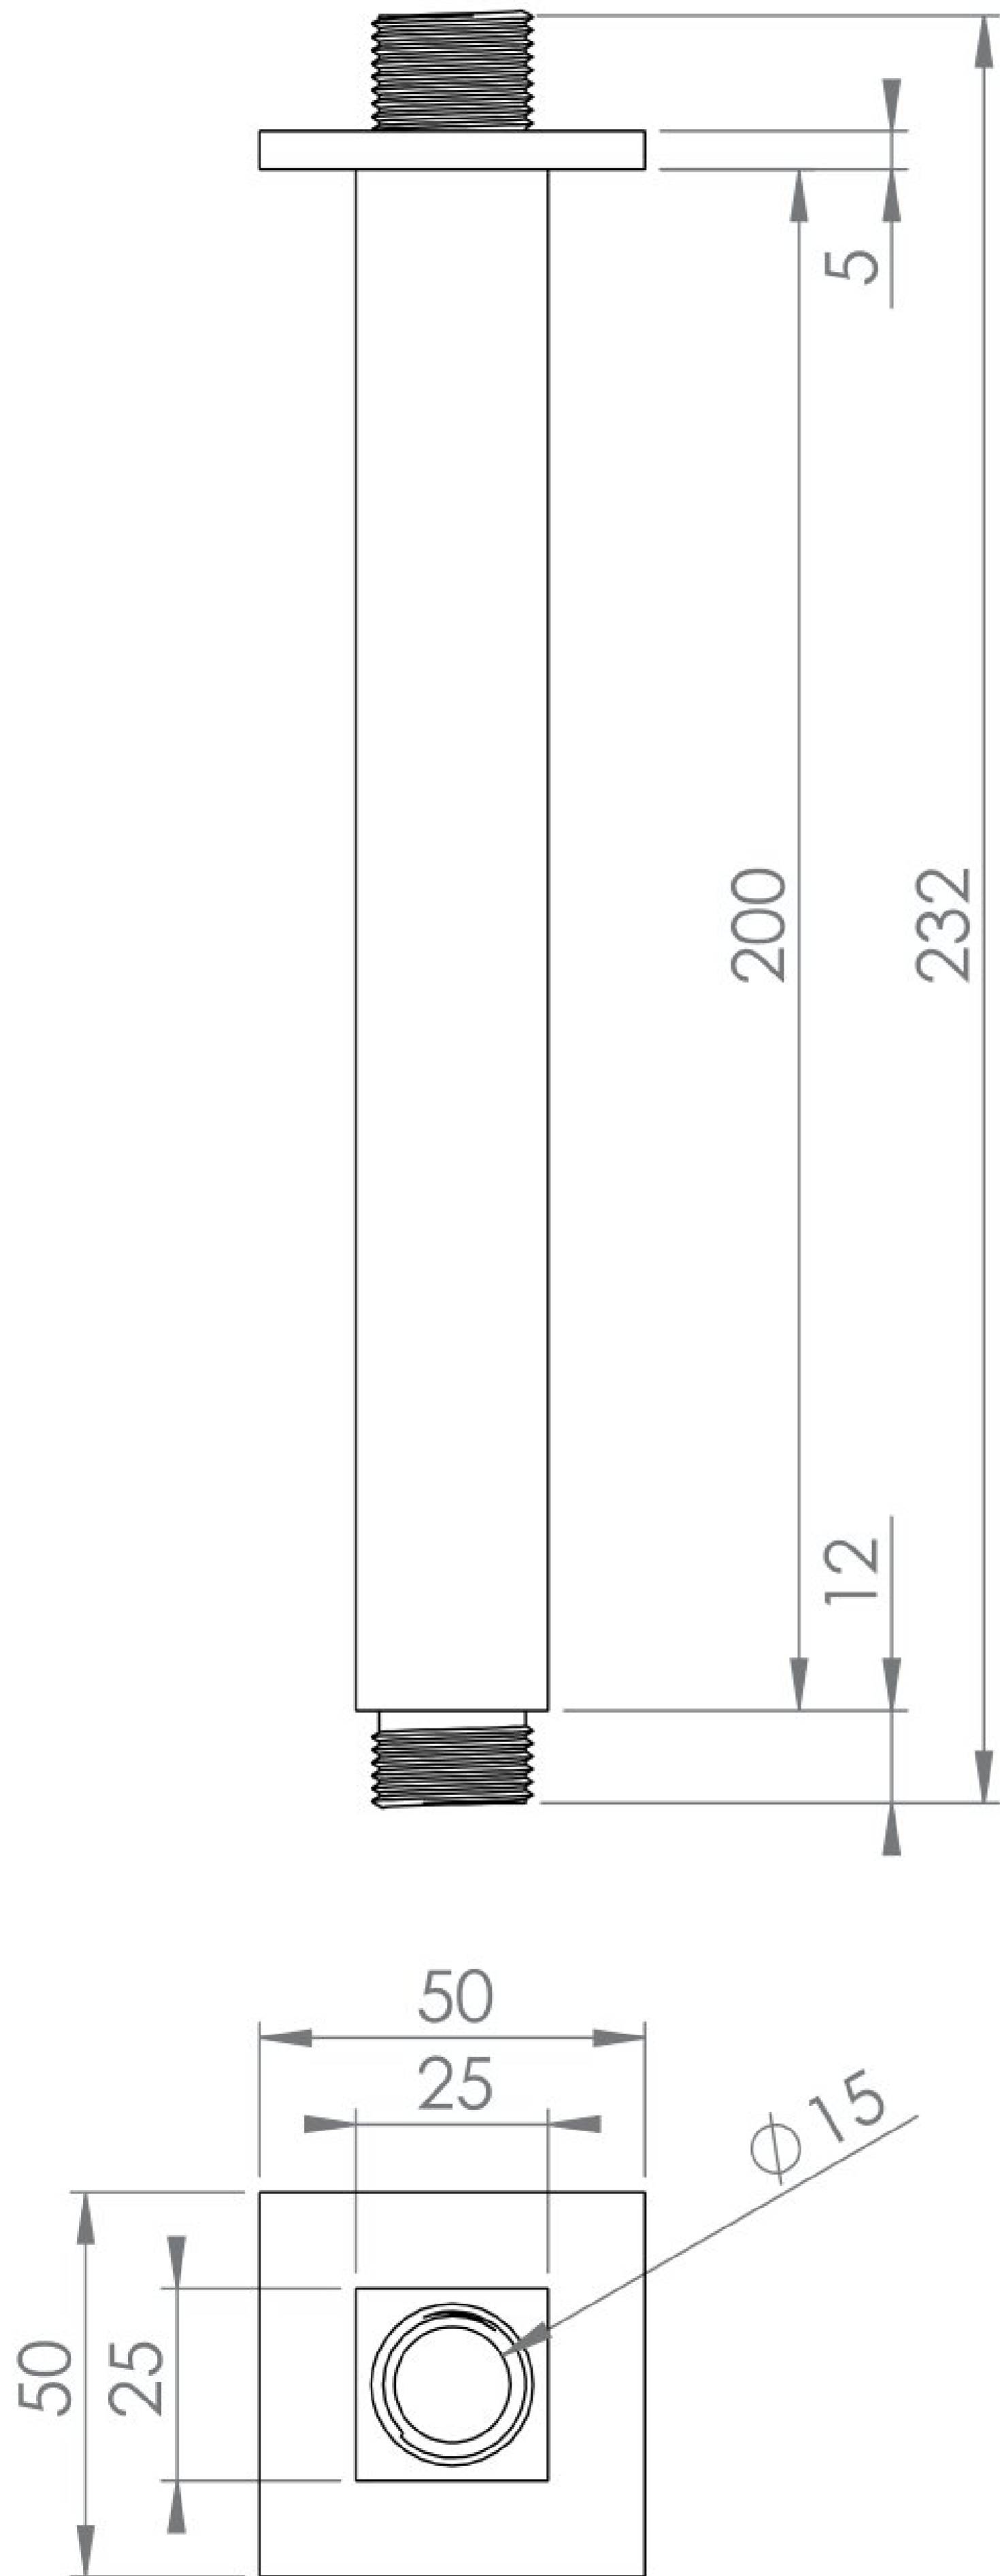

TOOGA 200MM SQUARE CEILING MOUNTED SHOWER ARM - CHROME

Product Code: TO236

PRODUCT INFORMATION

Finish:	Chrome
Height:	232mm
Width:	50mm
Depth:	50mm
Material	Brass
Weight	0.28kg
Guarantee	5 years

DESCRIPTION

The TOOGA brassware collection features products that will be the focal point of any bathroom with its sharp, sleek lines.

This TOOGA ceiling mounted shower arm in chrome is 200mm tall and can work with our selection of shower heads. It instantly creates a luxurious rainfall style shower experience.

<https://saneux.com/products/tooga-200mm-square-ceiling-mounted-shower-arm-chrome>