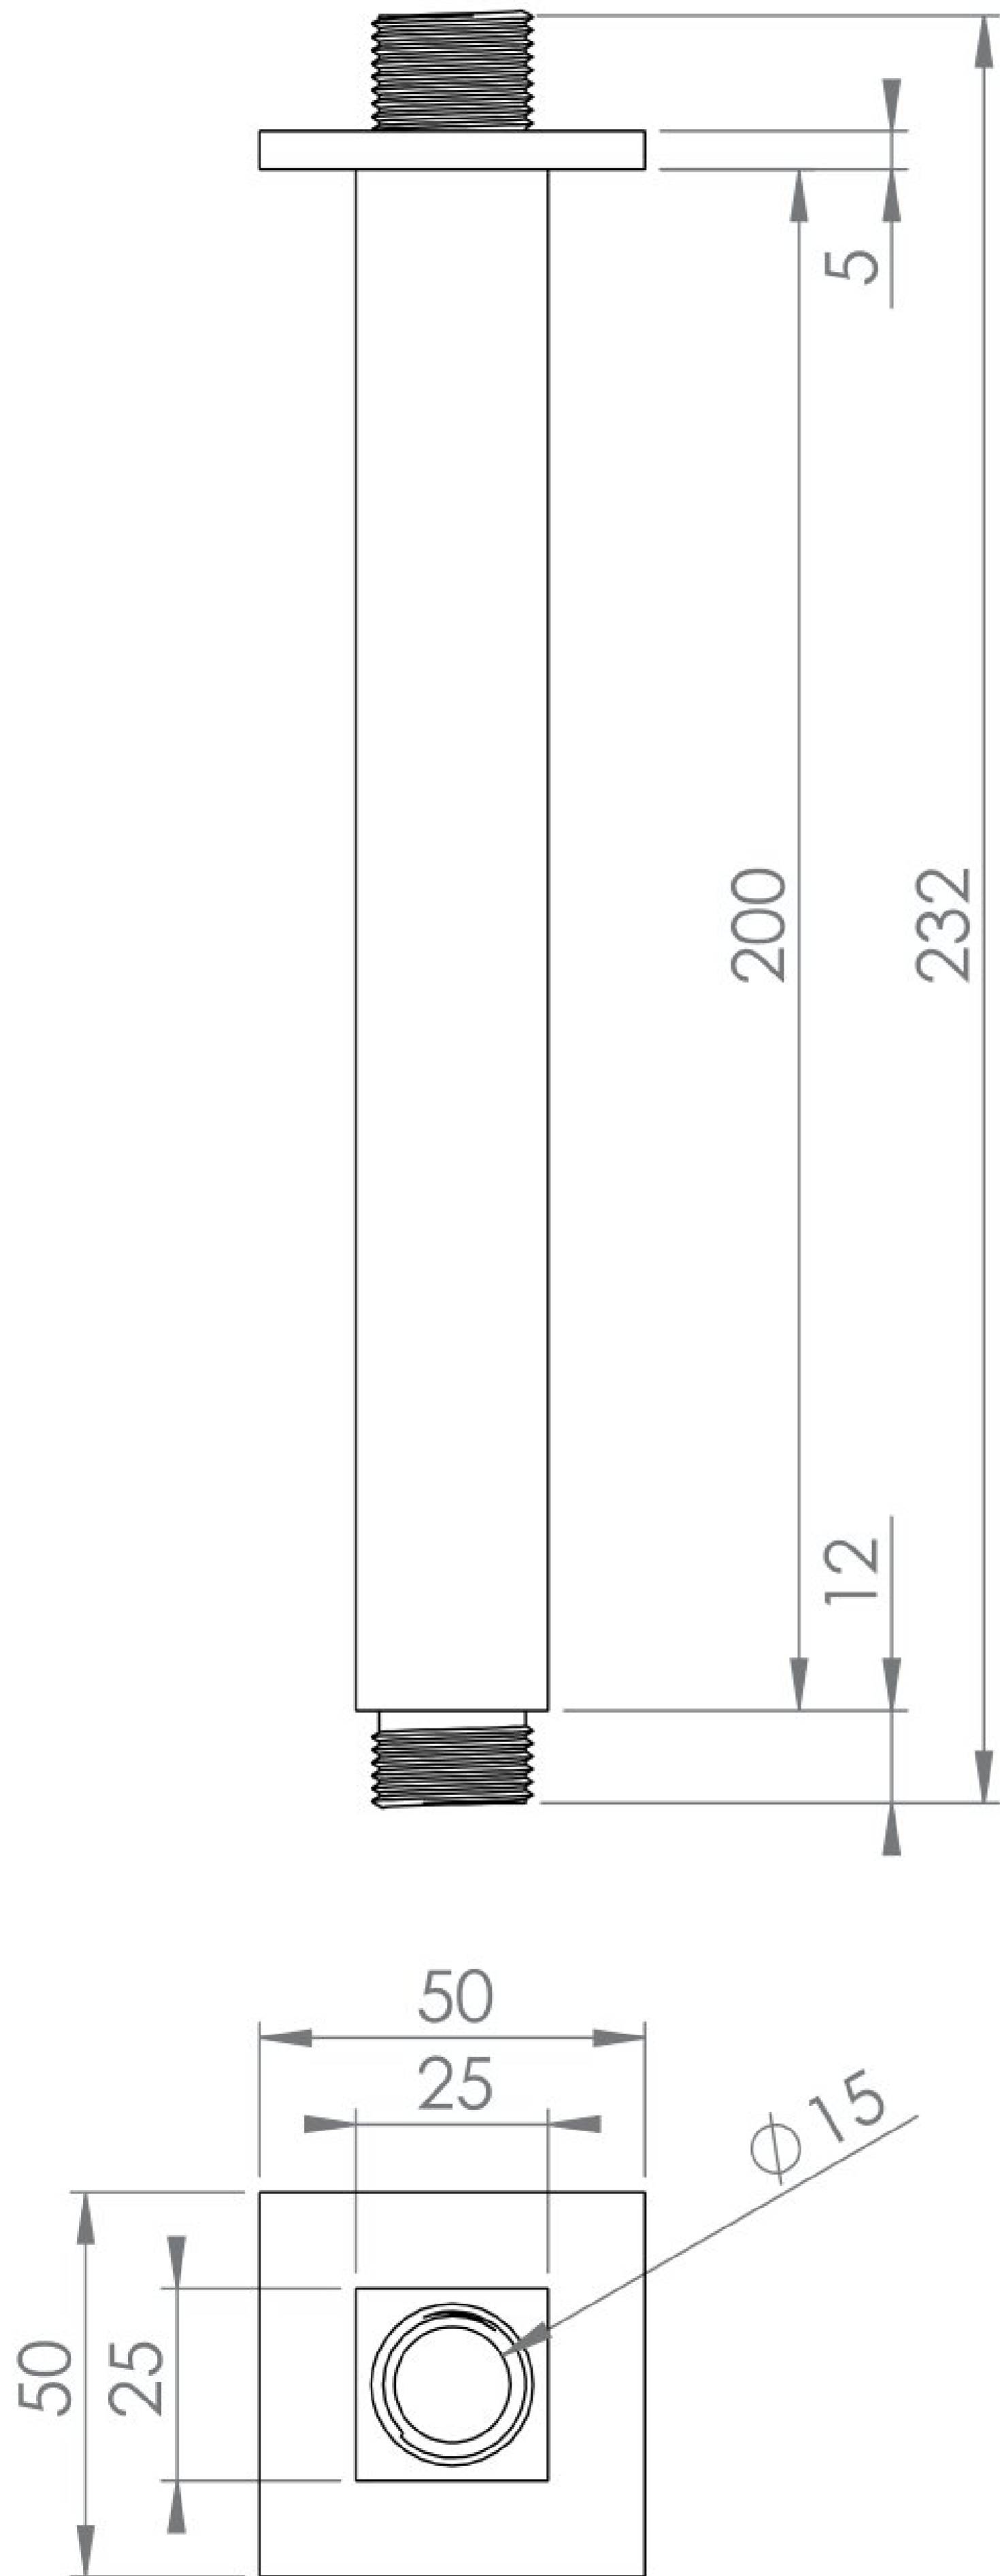

# TOOGA 200MM SQUARE CEILING MOUNTED SHOWER ARM - CHROME

**Product Code:** TO236

---

## PRODUCT INFORMATION

<b>Finish:</b>	Chrome
<b>Height:</b>	232mm
<b>Width:</b>	50mm
<b>Depth:</b>	50mm
<b>Material</b>	Brass
<b>Weight</b>	0.28kg
<b>Guarantee</b>	5 years

---

## DESCRIPTION

The TOOGA brassware collection features products that will be the focal point of any bathroom with its sharp, sleek lines.

This TOOGA ceiling mounted shower arm in chrome is 200mm tall and can work with our selection of shower heads. It instantly creates a luxurious rainfall style shower experience.

<https://saneux.com/products/tooga-200mm-square-ceiling-mounted-shower-arm-chrome>