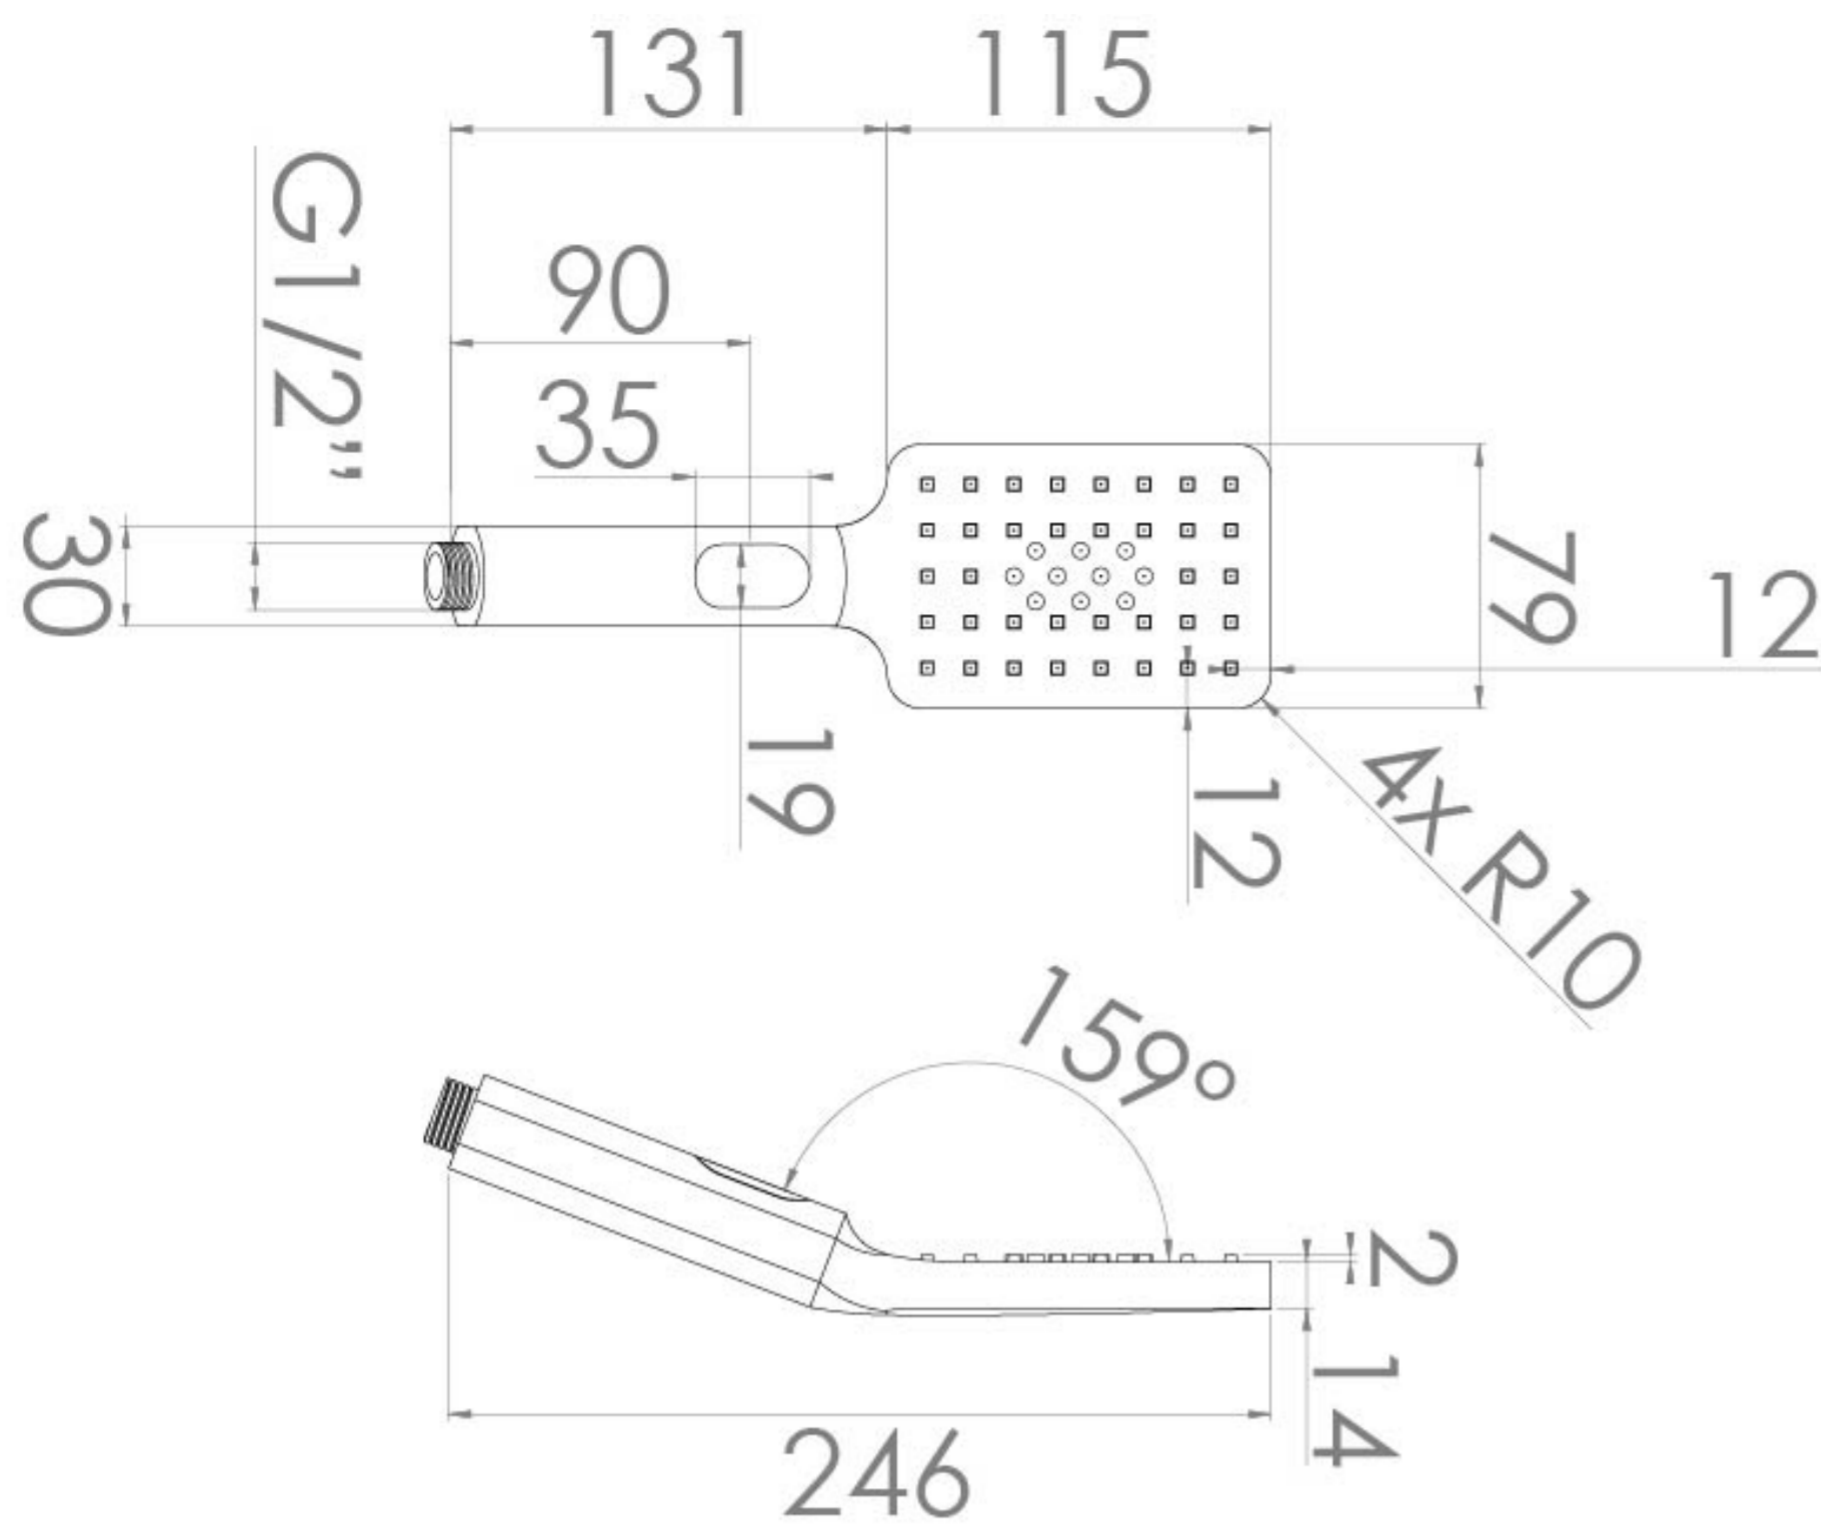

TOOGA 3 FUNCTION SHOWER HANDSET - CHROME

PRODUCT INFORMATION

| | |
|----------------------------|-------------|
| Finish: | Chrome |
| Height: | 254mm |
| Width: | 79mm |
| Depth: | 16mm |
| Material | ABS Plastic |
| Weight | 0.3kg |
| Approvals/Standards | WRAS |
| Guarantee | 5 years |

Product Code: TO235

DESCRIPTION

The TOOGA brassware collection features products that will be the focal point of any bathroom with its sharp, sleek lines.

This TOOGA handset in chrome has 3 functions so you can adjust the type of spray you want for your shower when you press the integrated button. The 3 functions are a precise spray with only the inner nozzles, a softer rainfall spray with just the outer nozzles, and the third is a combination of the two.

Pair it with our TOOGA outlet elbow & holder in addition to a shower head, or on its own with a slider shower rail to make a standalone shower.

- 0.5 Bar - Flowrate: 5.3 l/min
- 1 Bar - Flowrate: 6.5 l/min
- 3 Bar - Flowrate: 11.5 l/min
- 5 Bar - Flowrate: 15.14 l/min