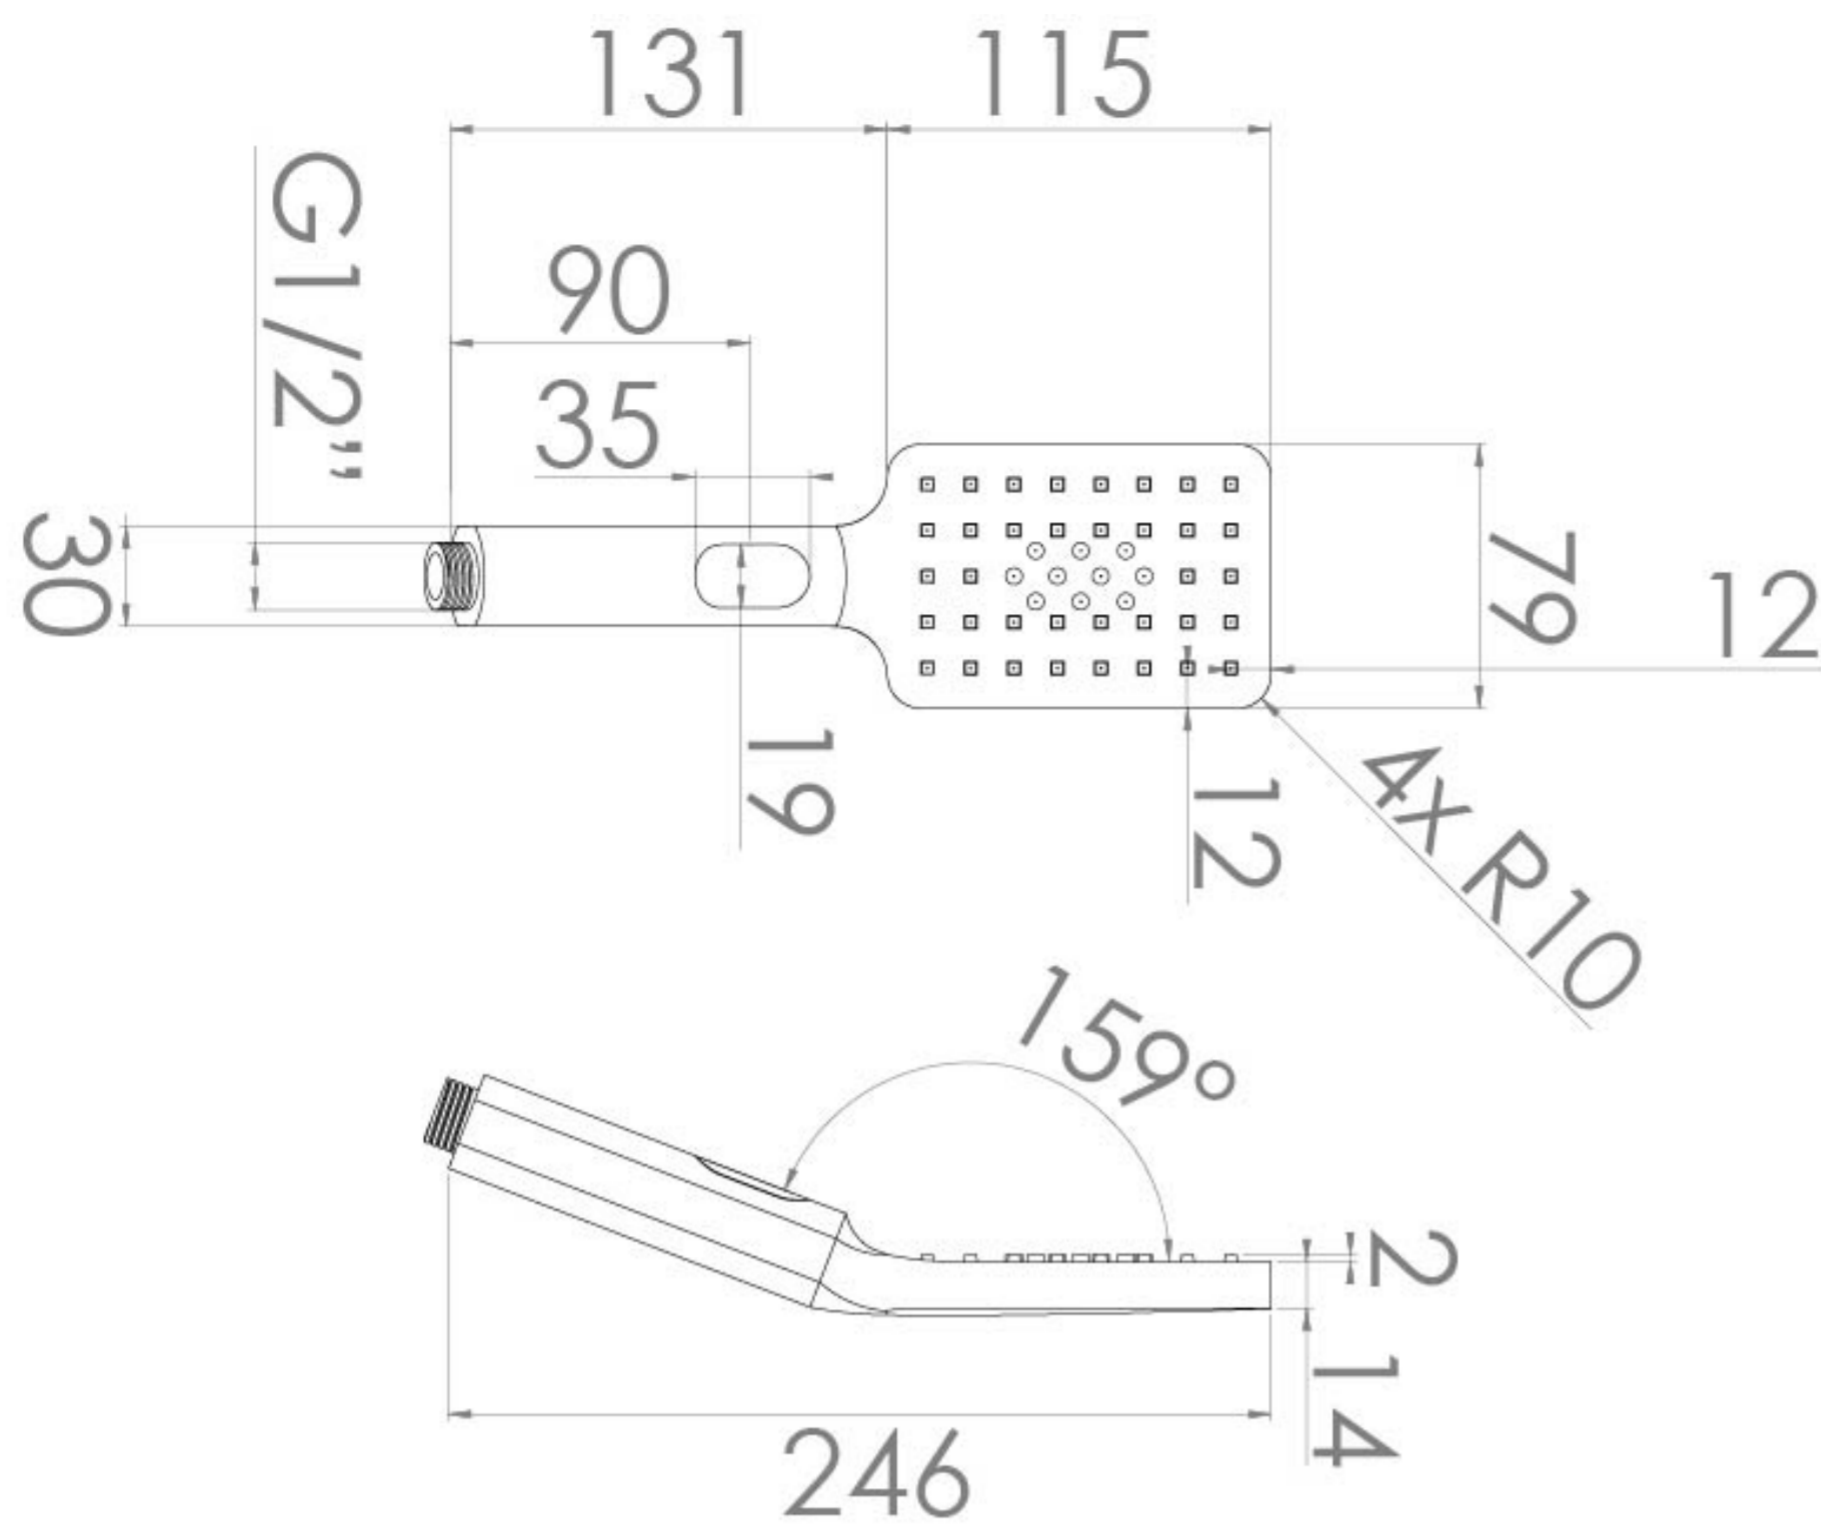

- 0.5 Bar - Flowrate: 5.3 l/min
- 1 Bar - Flowrate: 6.5 l/min
- 3 Bar - Flowrate: 11.5 l/min
- 5 Bar - Flowrate: 15.14 l/min

Saneux reserves the right to alter the specifications and product range without prior notice. Dimensions are given as a guide only. Dimensions should not be used for surrounding furniture, fixtures and fittings until the product is on site.