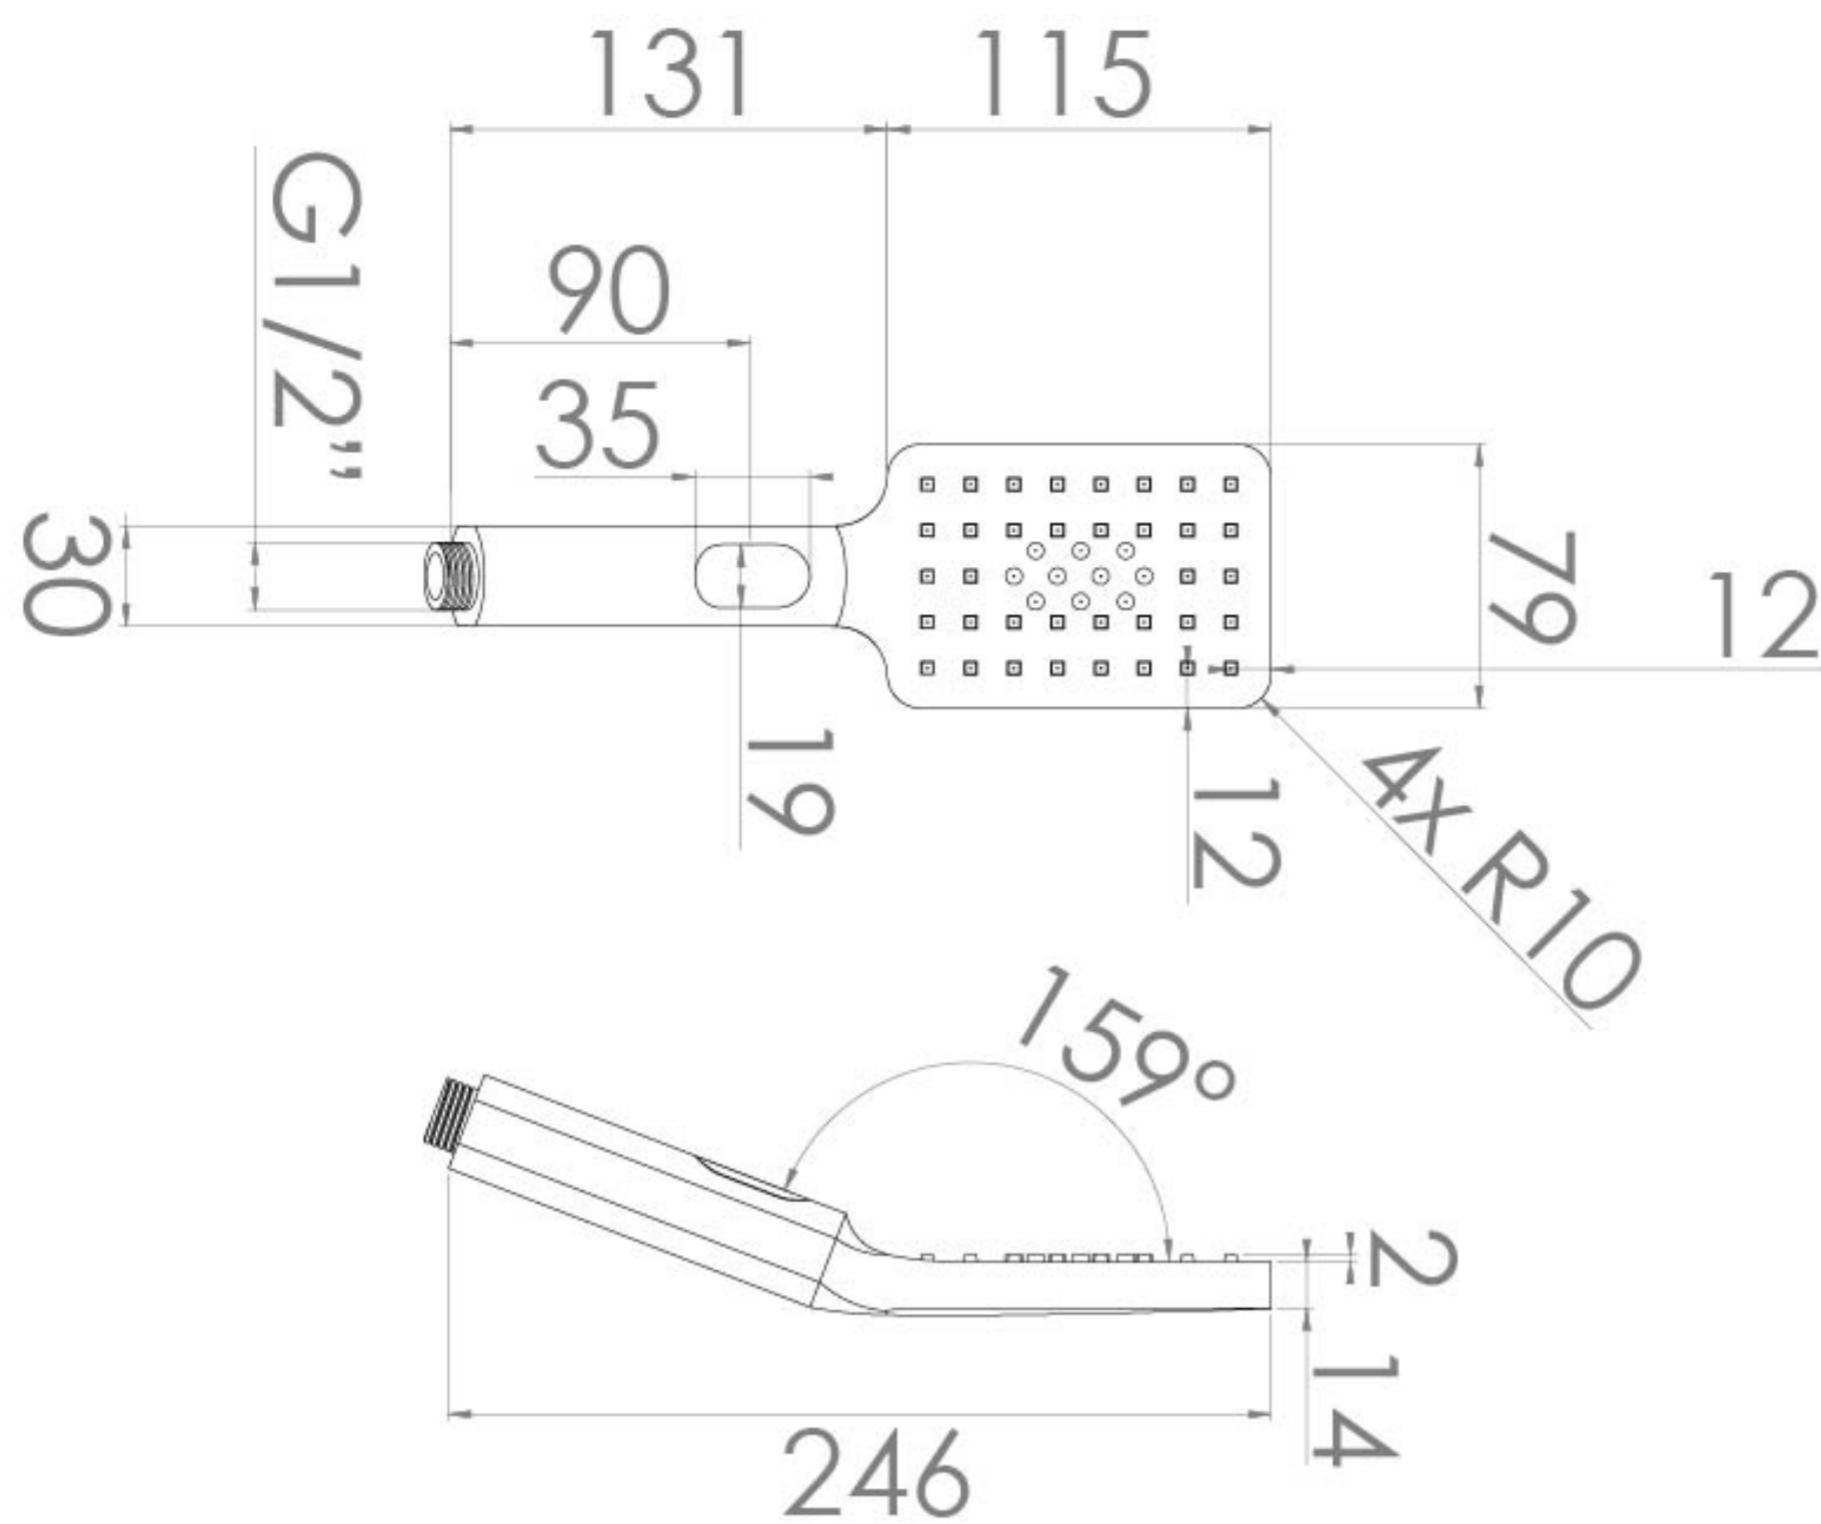

TOOGA 3 FUNCTION SHOWER HANDSET - CHROME

PRODUCT INFORMATION

Finish:	Chrome
Height:	254mm
Width:	79mm
Depth:	16mm
Material	ABS Plastic
Weight	0.3kg
Approvals/Standards	WRAS
Guarantee	5 years

Product Code: TO235

DESCRIPTION

The TOOGA brassware collection features products that will be the focal point of any bathroom with its sharp, sleek lines.

This TOOGA handset in chrome has 3 functions so you can adjust the type of spray you want for your shower when you press the integrated button. The 3 functions are a precise spray with only the inner nozzles, a softer rainfall spray with just the outer nozzles, and the third is a combination of the two.

Pair it with our TOOGA outlet elbow & holder in addition to a shower head, or on its own with a slider shower rail to make a standalone shower.

- 0.5 Bar - Flowrate: 5.3 l/min
- 1 Bar - Flowrate: 6.5 l/min
- 3 Bar - Flowrate: 11.5 l/min
- 5 Bar - Flowrate: 15.14 l/min