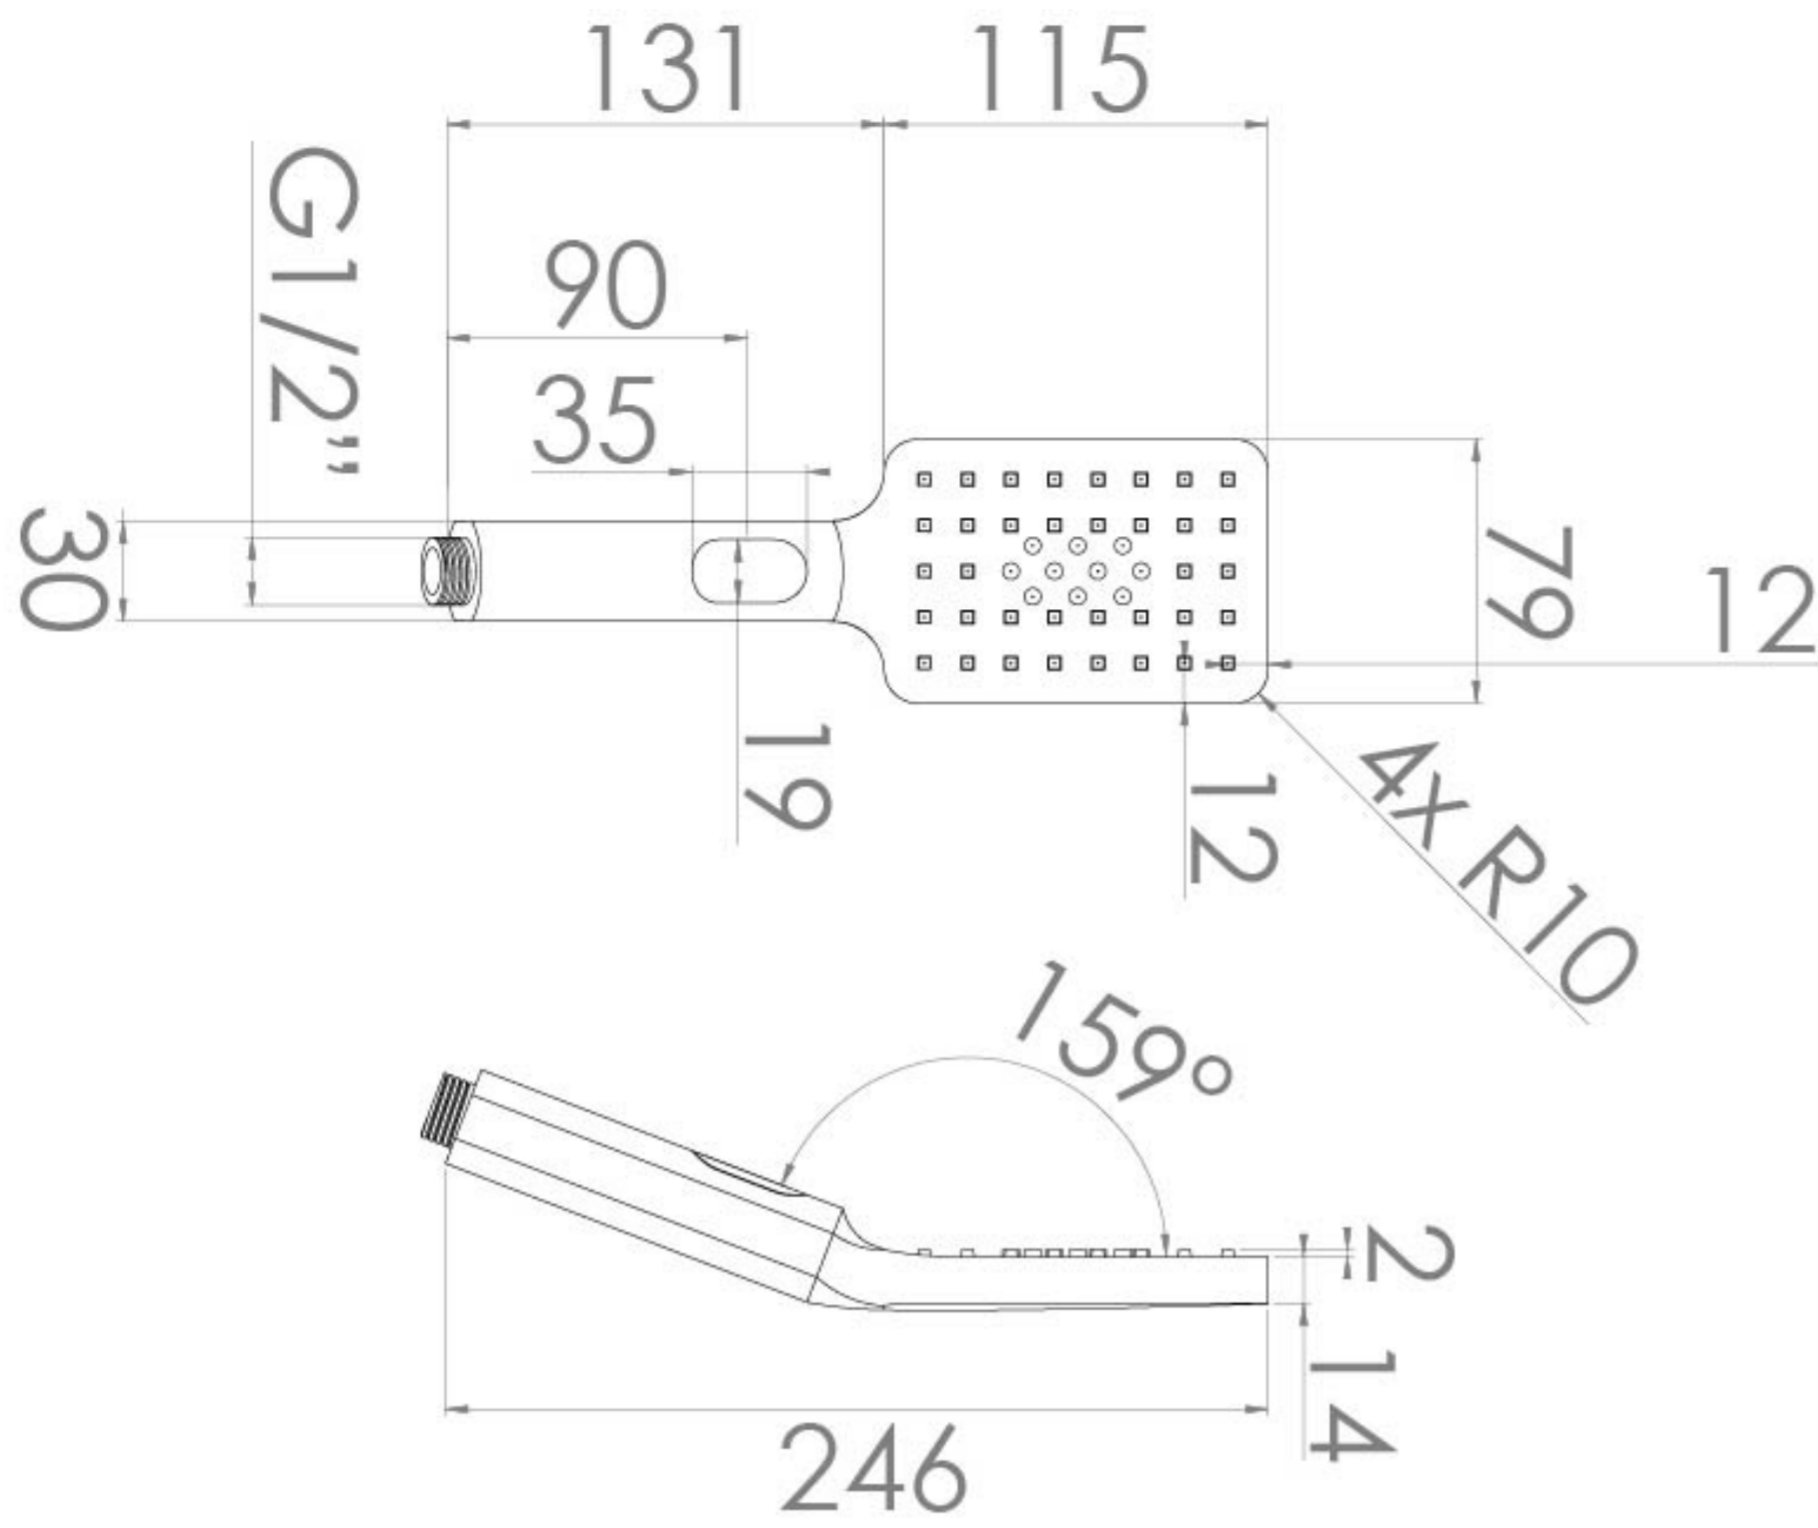

TOOGA 3 FUNCTION SHOWER HANDSET - CHROME

PRODUCT INFORMATION

Finish:	Chrome
Height:	254mm
Width:	79mm
Depth:	16mm
Material	ABS Plastic
Weight	0.3kg
Approvals/Standards	WRAS
Guarantee	5 years

Product Code: TO235

DESCRIPTION

The TOOGA brassware collection features products that will be the focal point of any bathroom with its sharp, sleek lines.

This TOOGA handset in chrome has 3 functions so you can adjust the type of spray you want for your shower when you press the integrated button. The 3 functions are a precise spray with only the inner nozzles, a softer rainfall spray with just the outer nozzles, and the third is a combination of the two.

Pair it with our TOOGA outlet elbow & holder in addition to a shower head, or on its own with a slider shower rail to make a standalone shower.

- 0.5 Bar - Flowrate: 5.3 l/min
- 1 Bar - Flowrate: 6.5 l/min
- 3 Bar - Flowrate: 11.5 l/min
- 5 Bar - Flowrate: 15.14 l/min