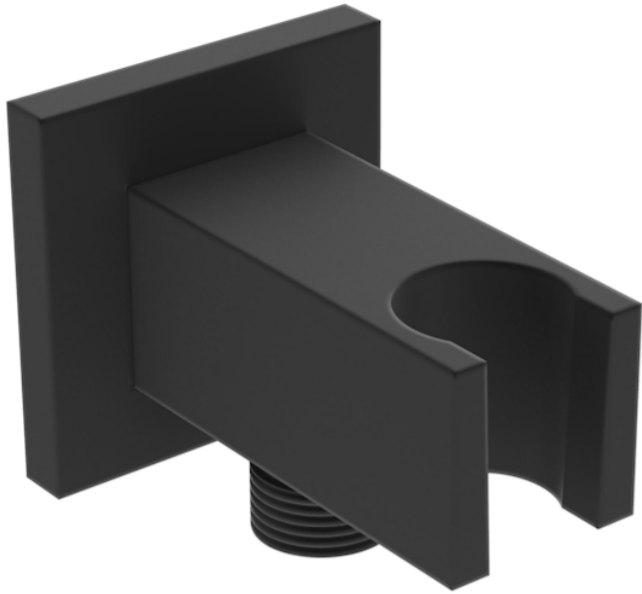

TOOGA SQUARE SHOWER OUTLET ELBOW & HOLDER - MATTE BLACK

Product Code: TO234.MB

PRODUCT INFORMATION

Finish:	Matte Black (Electroplated)
Height:	56mm
Width:	56mm
Depth:	94mm
Material	Brass
Weight	0.33kg

DESCRIPTION

The TOOGA brassware collection features products that will be the focal point of any bathroom with its sharp, sleek lines.

This TOOGA shower outlet elbow & holder in matte black goes in line with our TOOGA shower brassware products, and is to be paired with a handset and shower hose. It is wall mounted and will hold your shower handset perfectly to suit both a shower set up or bath set up.

<https://saneux.com/products/tooga-square-shower-outlet-elbow-holder-matte-black>