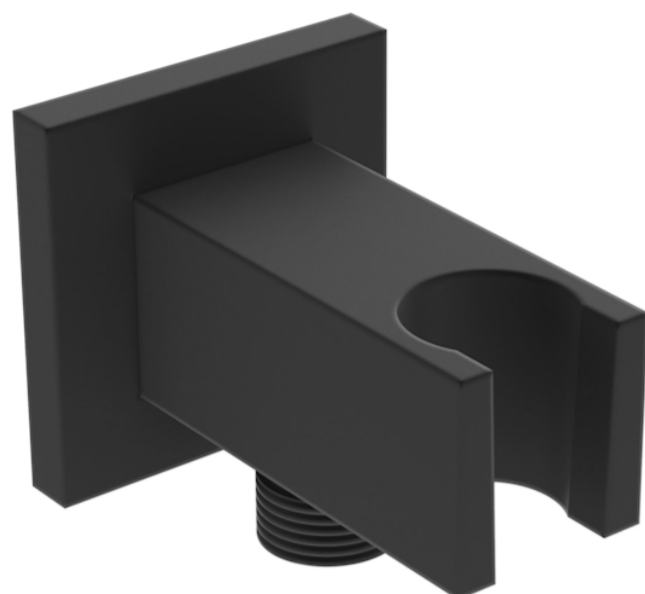

# TOOGA SQUARE SHOWER OUTLET ELBOW & HOLDER - MATTE BLACK

**Product Code:** TO234.MB

---

## PRODUCT INFORMATION

<b>Finish:</b>	Matte Black (Electroplated)
<b>Height:</b>	56mm
<b>Width:</b>	56mm
<b>Depth:</b>	94mm
<b>Material</b>	Brass
<b>Weight</b>	0.33kg

---

## DESCRIPTION

The TOOGA brassware collection features products that will be the focal point of any bathroom with its sharp, sleek lines.

This TOOGA shower outlet elbow & holder in matte black goes in line with our TOOGA shower brassware products, and is to be paired with a handset and shower hose. It is wall mounted and will hold your shower handset perfectly to suit both a shower set up or bath set up.