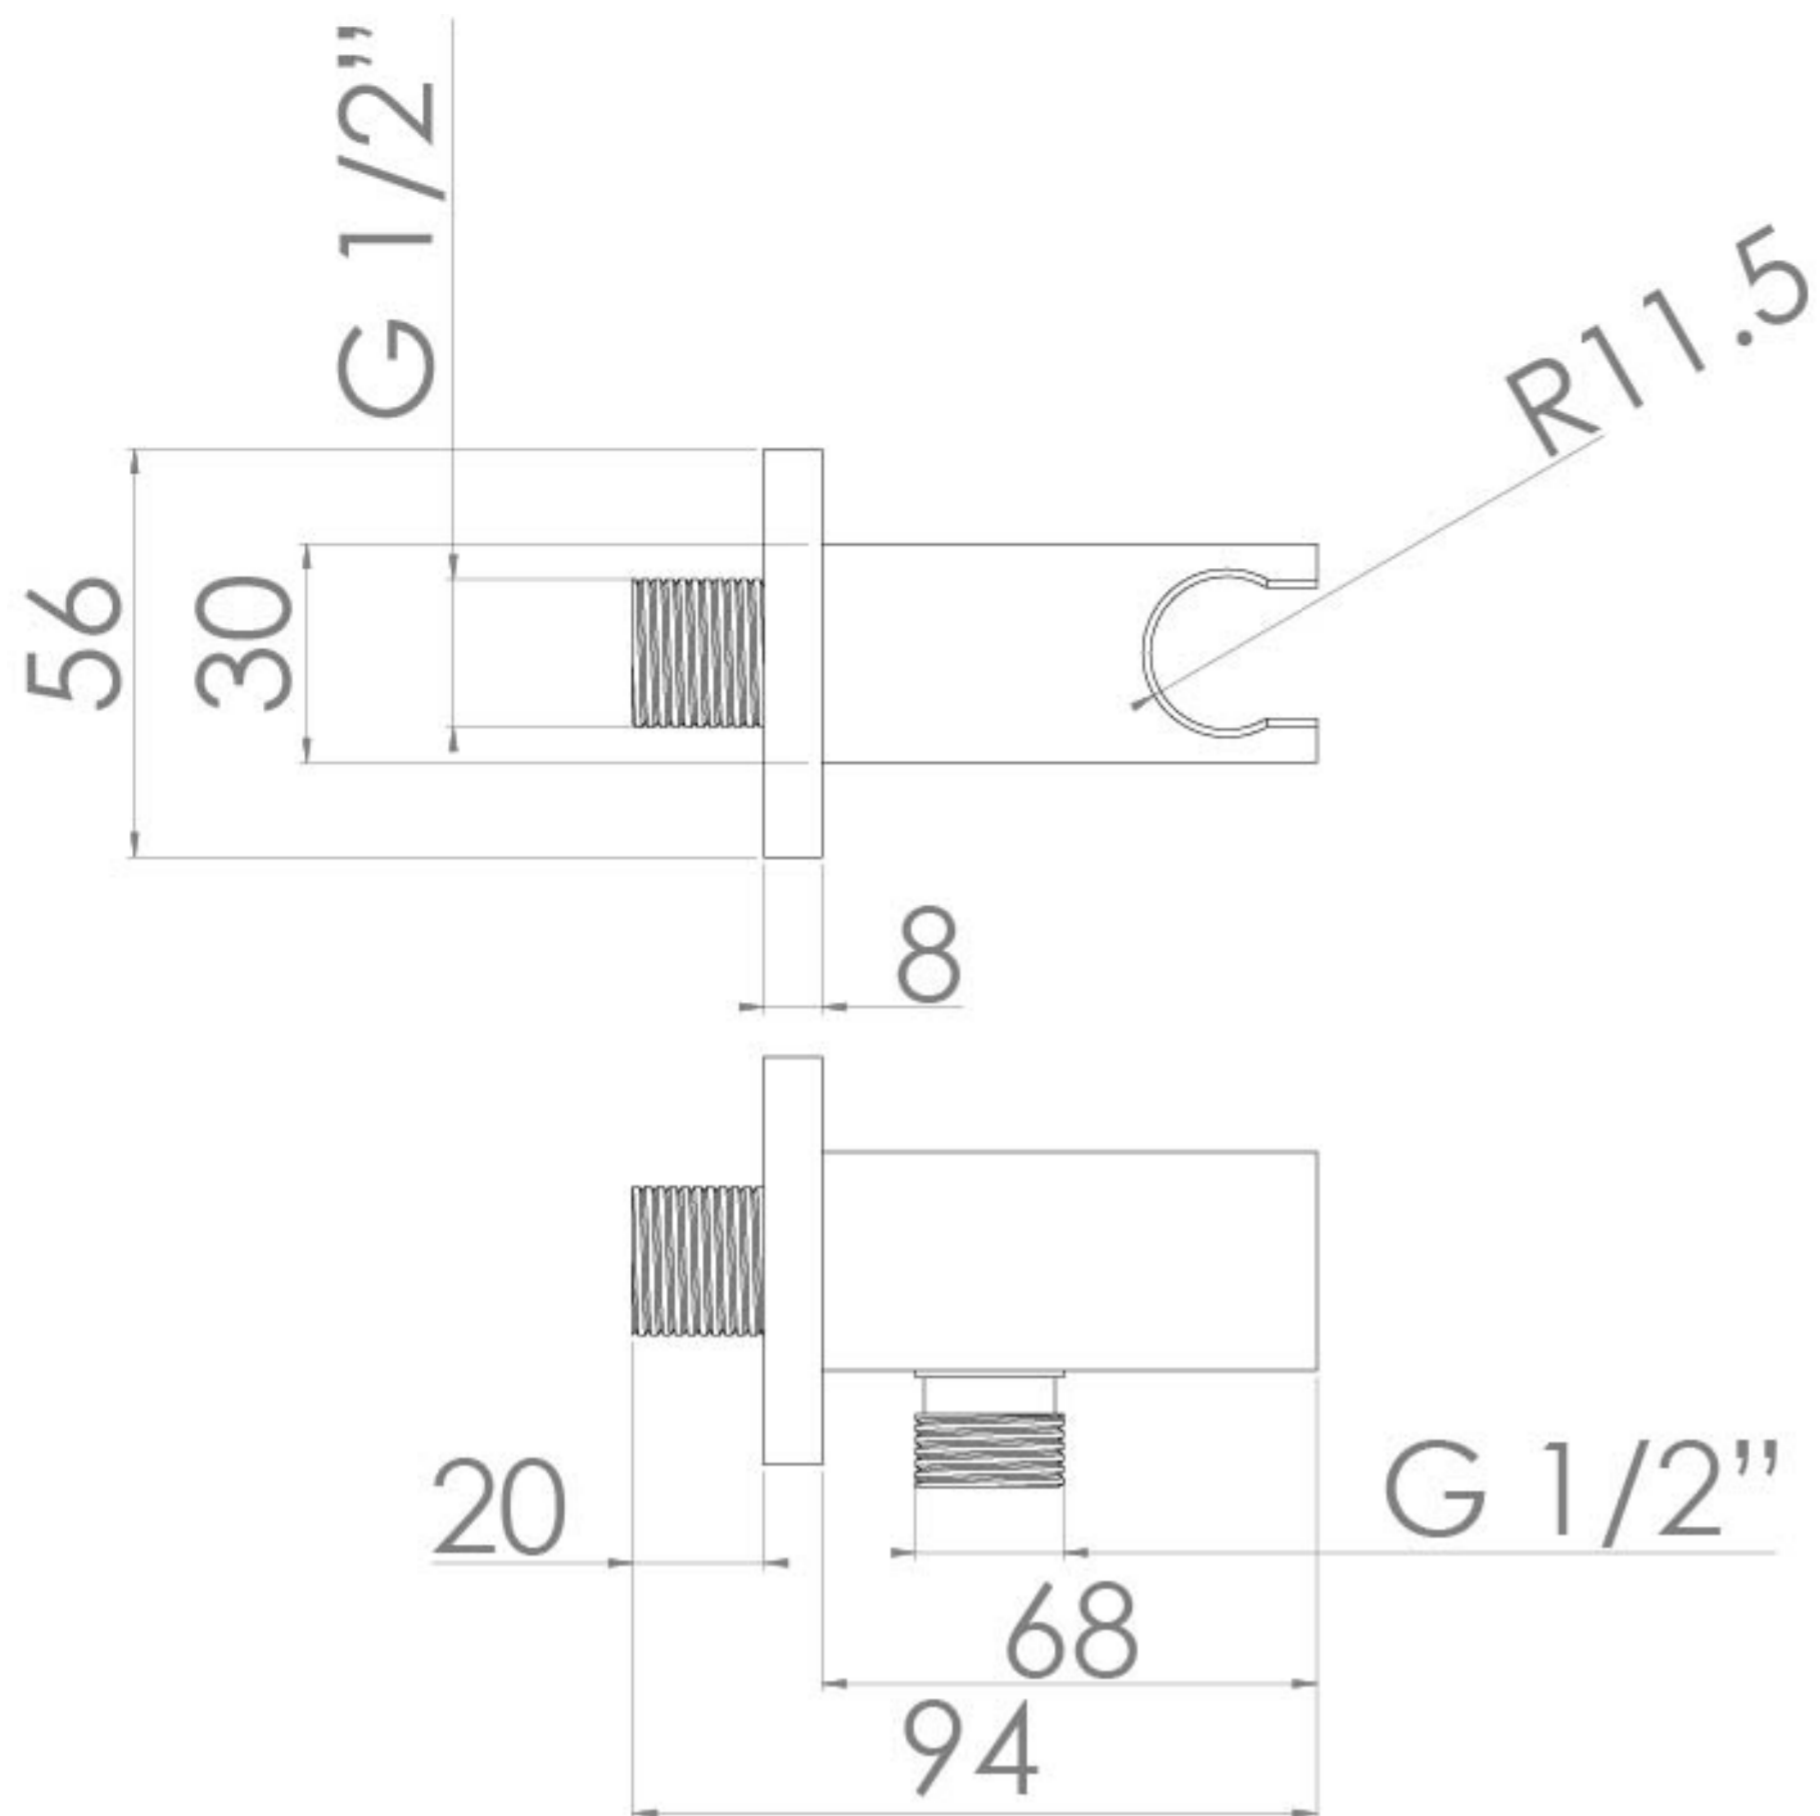

TECHNICAL DRAWING

Saneux reserves the right to alter the specifications and product range without prior notice. Dimensions are given as a guide only. Dimensions should not be used for surrounding furniture, fixtures and fittings until the product is on site.

<https://saneux.com/products/tooga-square-shower-outlet-elbow-holder-matte-black>