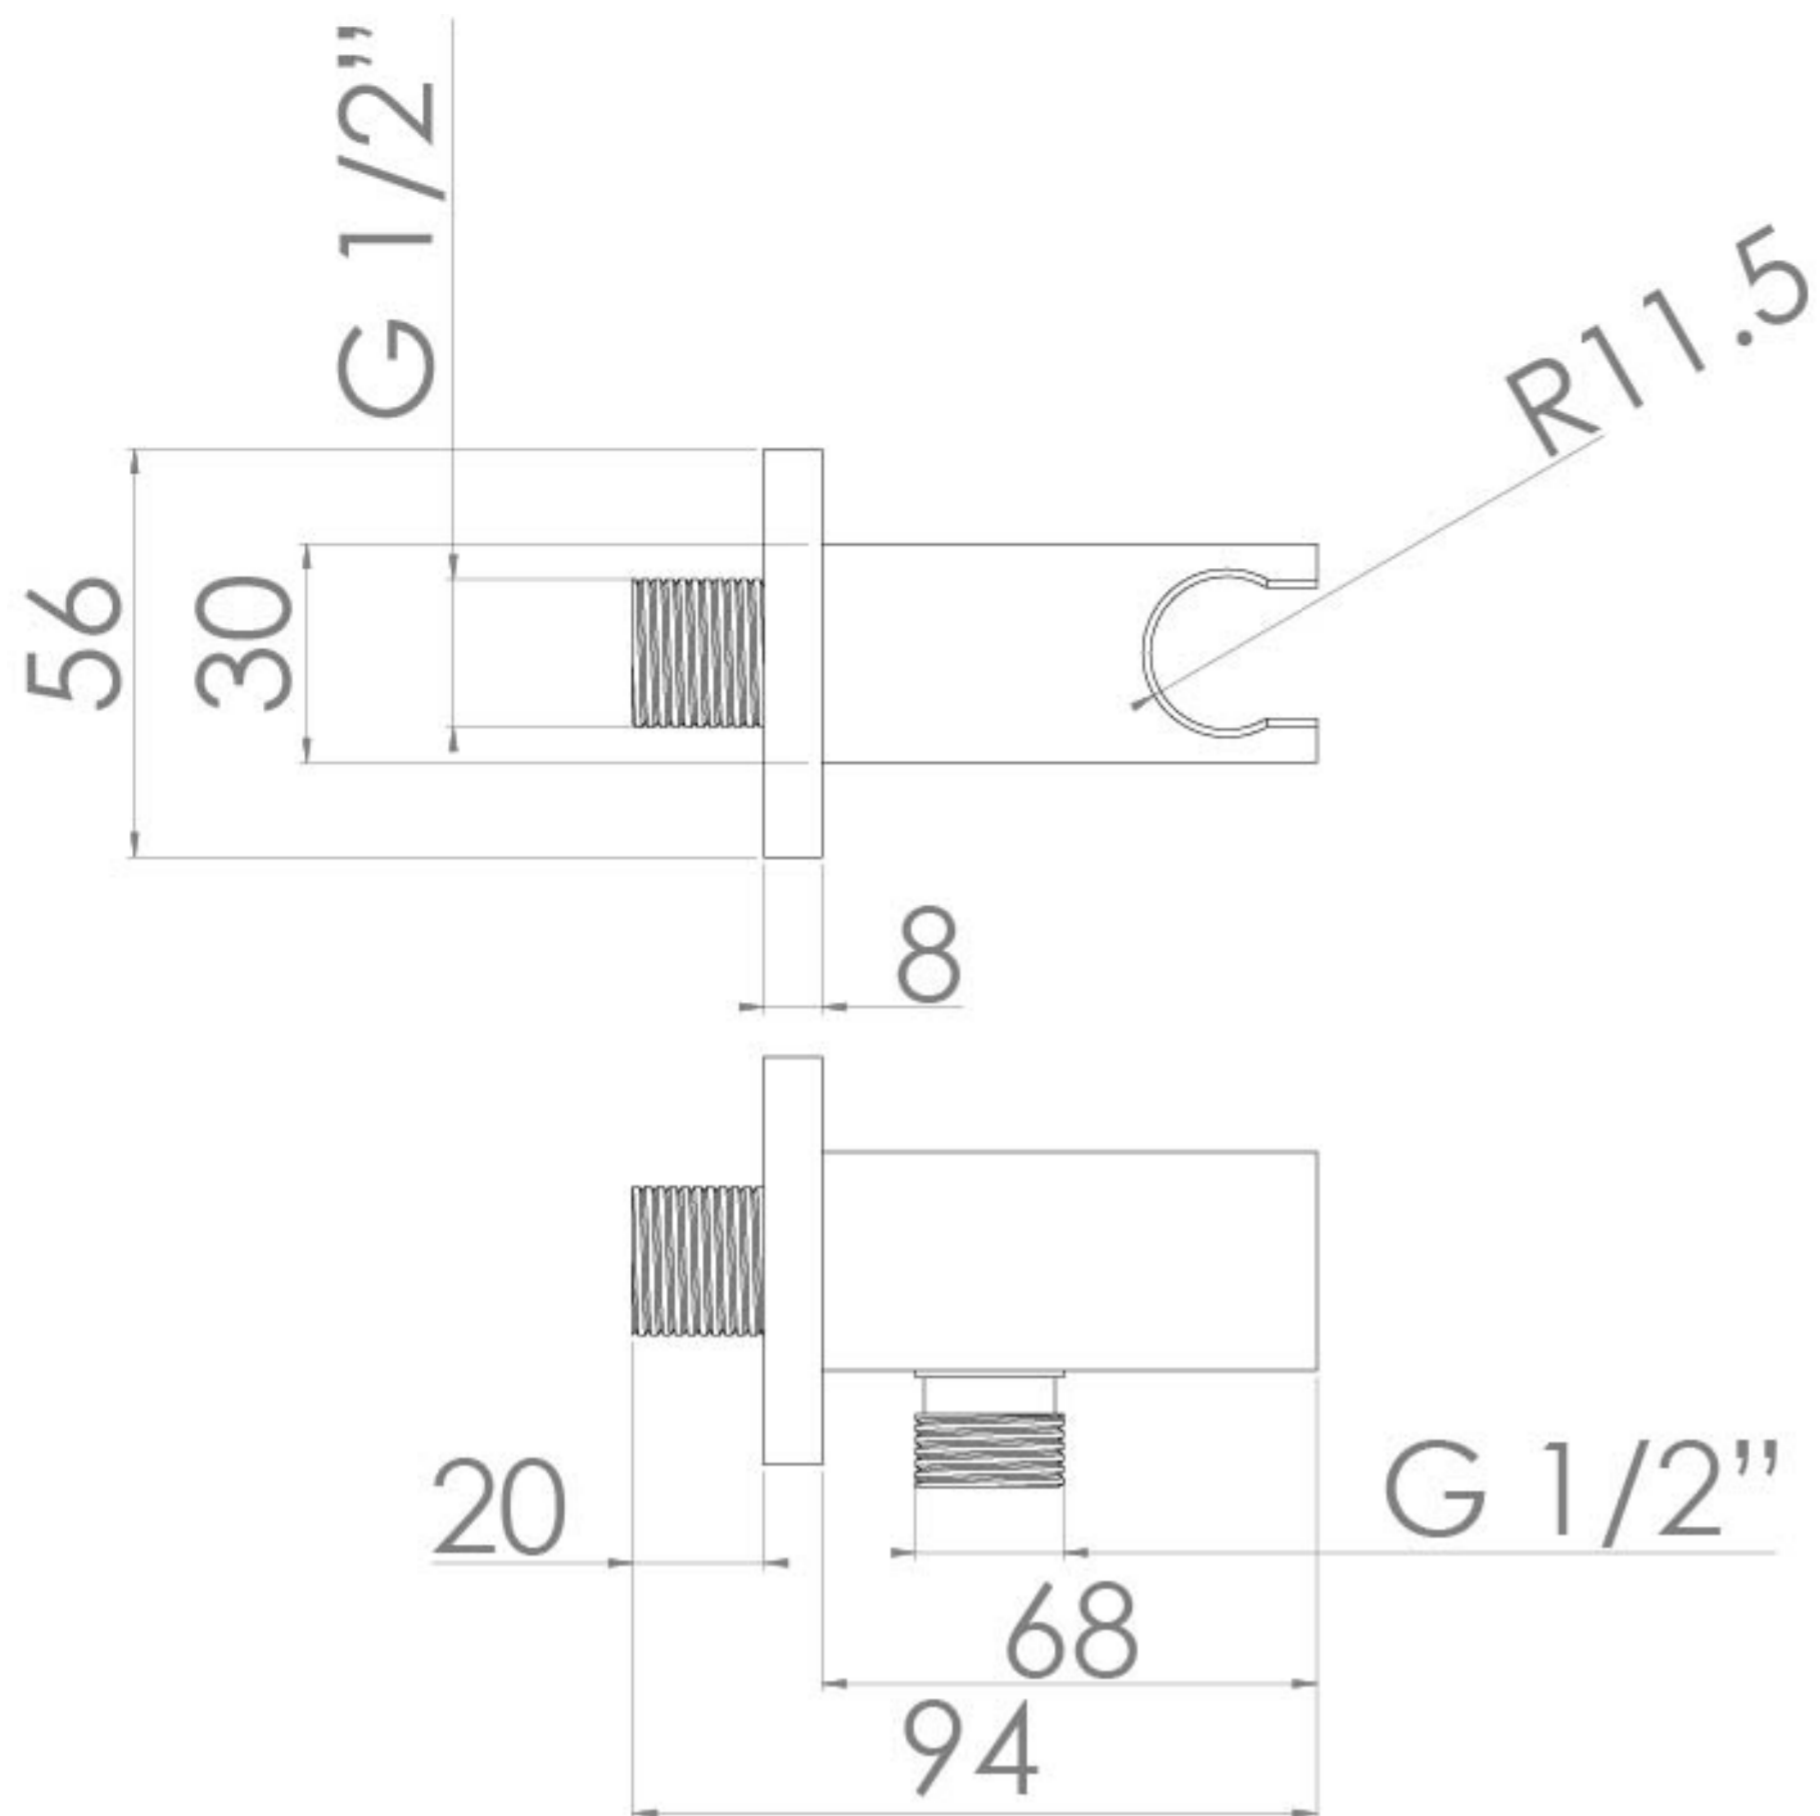

TOOGA SQUARE SHOWER OUTLET ELBOW & HOLDER - MATTE BLACK

Product Code: TO234.MB

PRODUCT INFORMATION

Finish:	Matte Black (Electroplated)
Height:	56mm
Width:	56mm
Depth:	94mm
Material	Brass
Weight	0.33kg

DESCRIPTION

The TOOGA brassware collection features products that will be the focal point of any bathroom with its sharp, sleek lines.

This TOOGA shower outlet elbow & holder in matte black goes in line with our TOOGA shower brassware products, and is to be paired with a handset and shower hose. It is wall mounted and will hold your shower handset perfectly to suit both a shower set up or bath set up.

<https://saneux.com/products/tooga-square-shower-outlet-elbow-holder-matte-black>