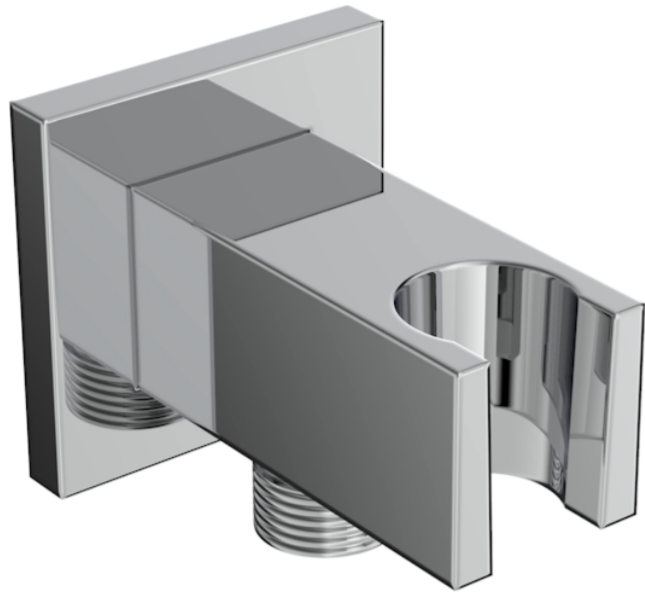

TOOGA SQUARE SHOWER OUTLET ELBOW & HOLDER - CHROME

PRODUCT INFORMATION

Finish:	Chrome
Height:	56mm
Width:	56mm
Depth:	94mm
Material	Brass
Weight	0.33kg

Product Code: TO234

DESCRIPTION

The TOOGA brassware collection features products that will be the focal point of any bathroom with its sharp, sleek lines.

This TOOGA shower outlet elbow & holder in chrome goes in line with our TOOGA shower brassware products, and is to be paired with a handset and shower hose. It is wall mounted and will hold your shower handset perfectly to suit both a shower set up or bath set up.

<https://saneux.com/products/tooga-square-shower-outlet-elbow-holder-chrome>