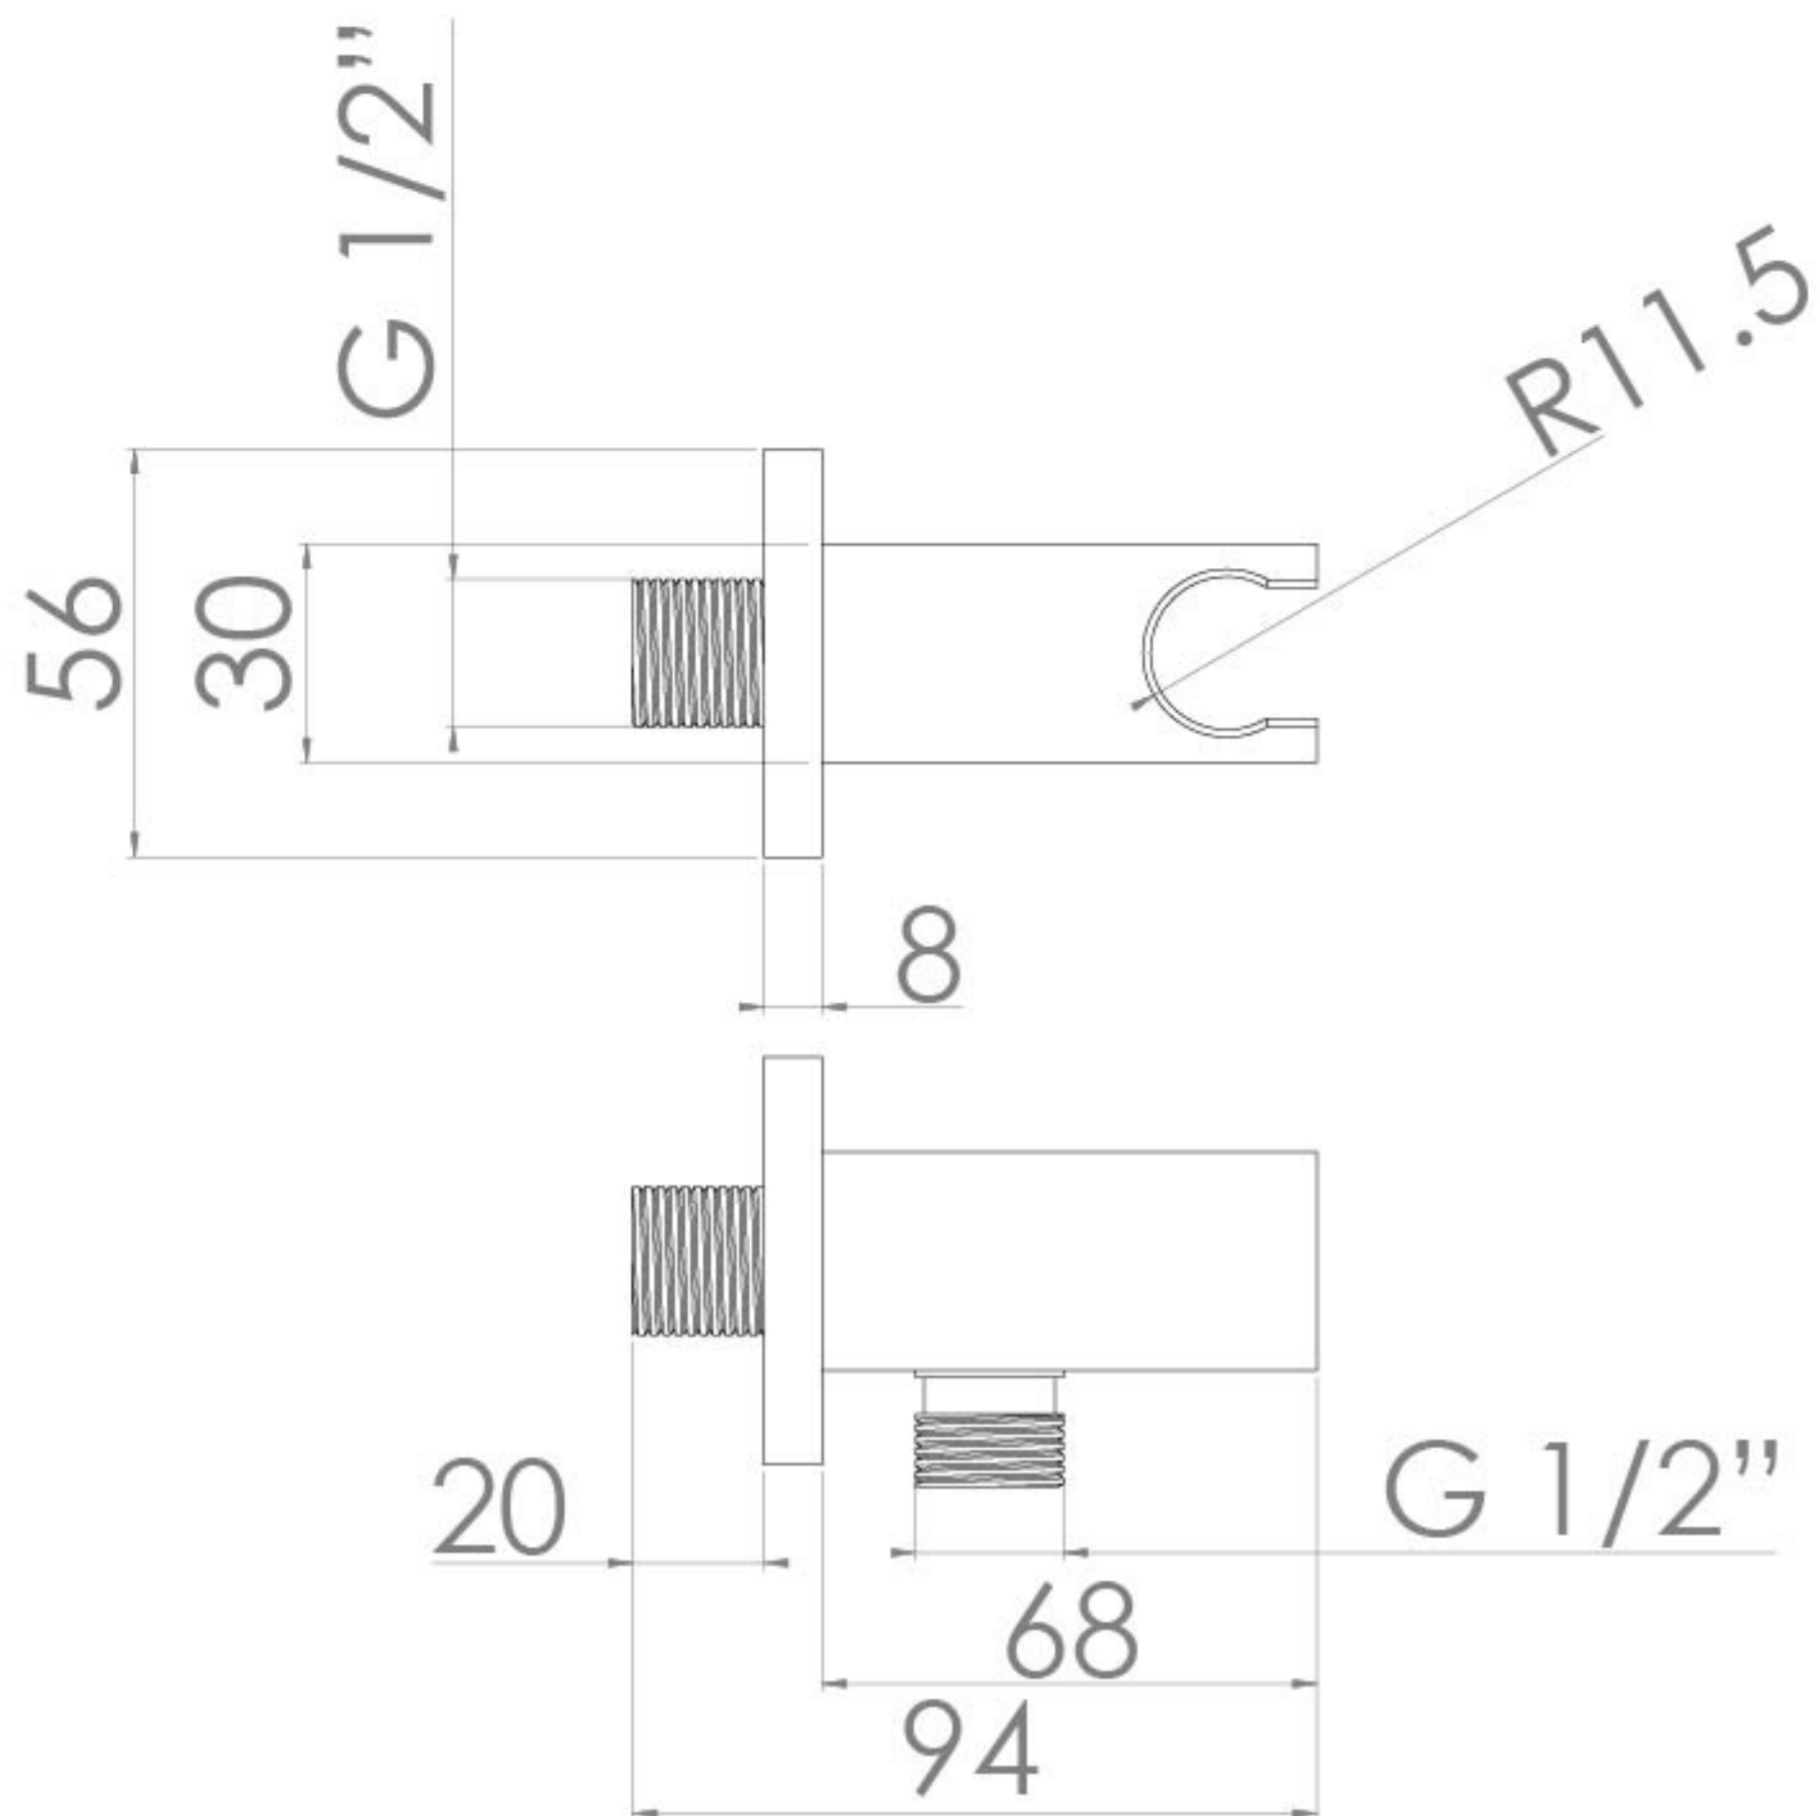

TECHNICAL DRAWING

Saneux reserves the right to alter the specifications and product range without prior notice. Dimensions are given as a guide only. Dimensions should not be used for surrounding furniture, fixtures and fittings until the product is on site.

<https://saneux.com/products/tooga-square-shower-outlet-elbow-holder-chrome>