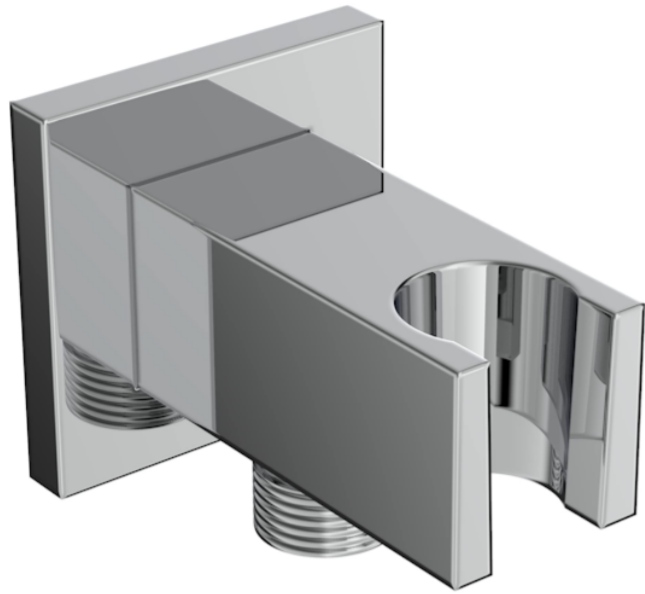

# TOOGA SQUARE SHOWER OUTLET ELBOW & HOLDER - CHROME

---

## PRODUCT INFORMATION

<b>Finish:</b>	Chrome
<b>Height:</b>	56mm
<b>Width:</b>	56mm
<b>Depth:</b>	94mm
<b>Material</b>	Brass
<b>Weight</b>	0.33kg

**Product Code:** TO234

---

## DESCRIPTION

The TOOGA brassware collection features products that will be the focal point of any bathroom with its sharp, sleek lines.

This TOOGA shower outlet elbow & holder in chrome goes in line with our TOOGA shower brassware products, and is to be paired with a handset and shower hose. It is wall mounted and will hold your shower handset perfectly to suit both a shower set up or bath set up.

<https://saneux.com/products/tooga-square-shower-outlet-elbow-holder-chrome>