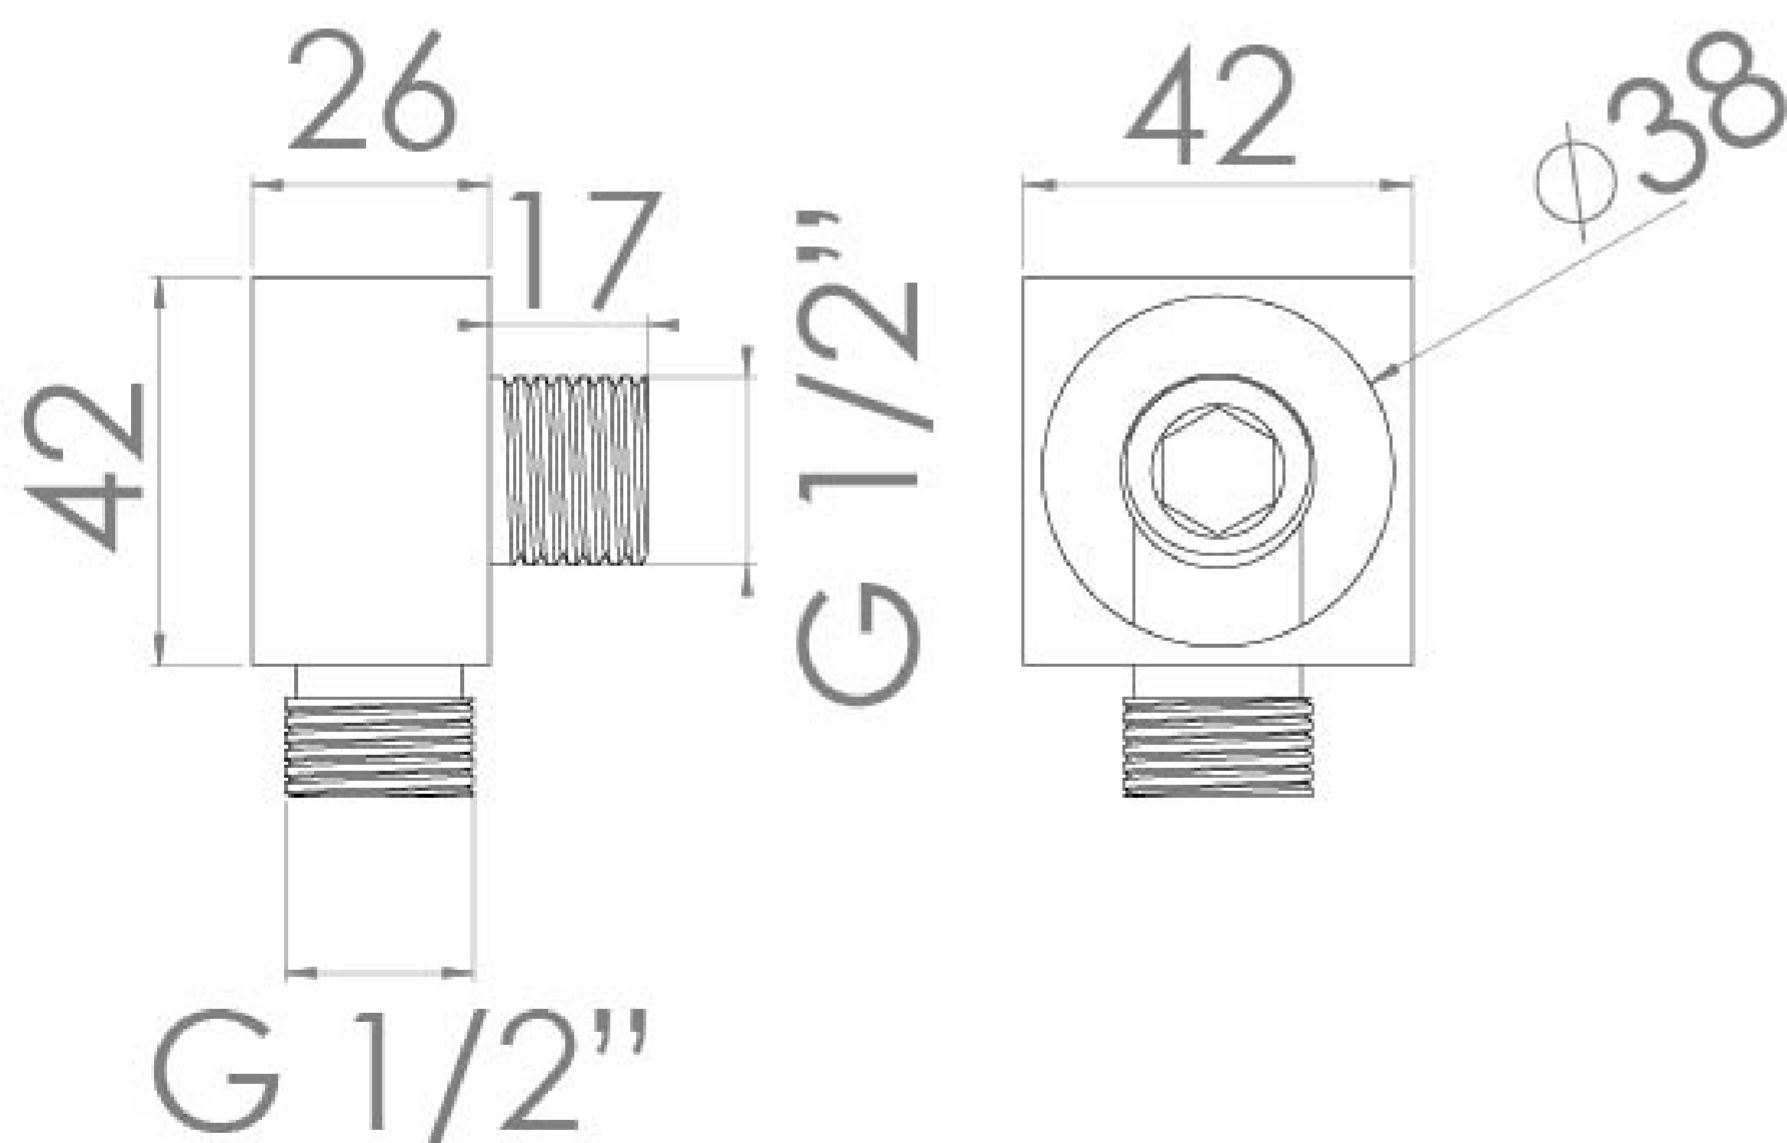

TOOGA SQUARE SHOWER OUTLET ELBOW - MATTE BLACK

PRODUCT INFORMATION

Finish:	Matte Black (Electroplated)
Height:	42mm
Width:	42.8mm
Depth:	55mm
Material:	Brass
Weight:	0.25kg

Product Code: TO233.MB

DESCRIPTION

The TOOGA brassware collection features products that will be the focal point of any bathroom with its sharp, sleek lines.

This TOOGA shower outlet elbow in matte black goes in line with the TOOGA shower brassware products, and is to be paired with a handset and shower hose.

TECHNICAL DRAWING

Saneux reserves the right to alter the specifications and product range without prior notice. Dimensions are given as a guide only. Dimensions should not be used for surrounding furniture, fixtures and fittings until the product is on site.