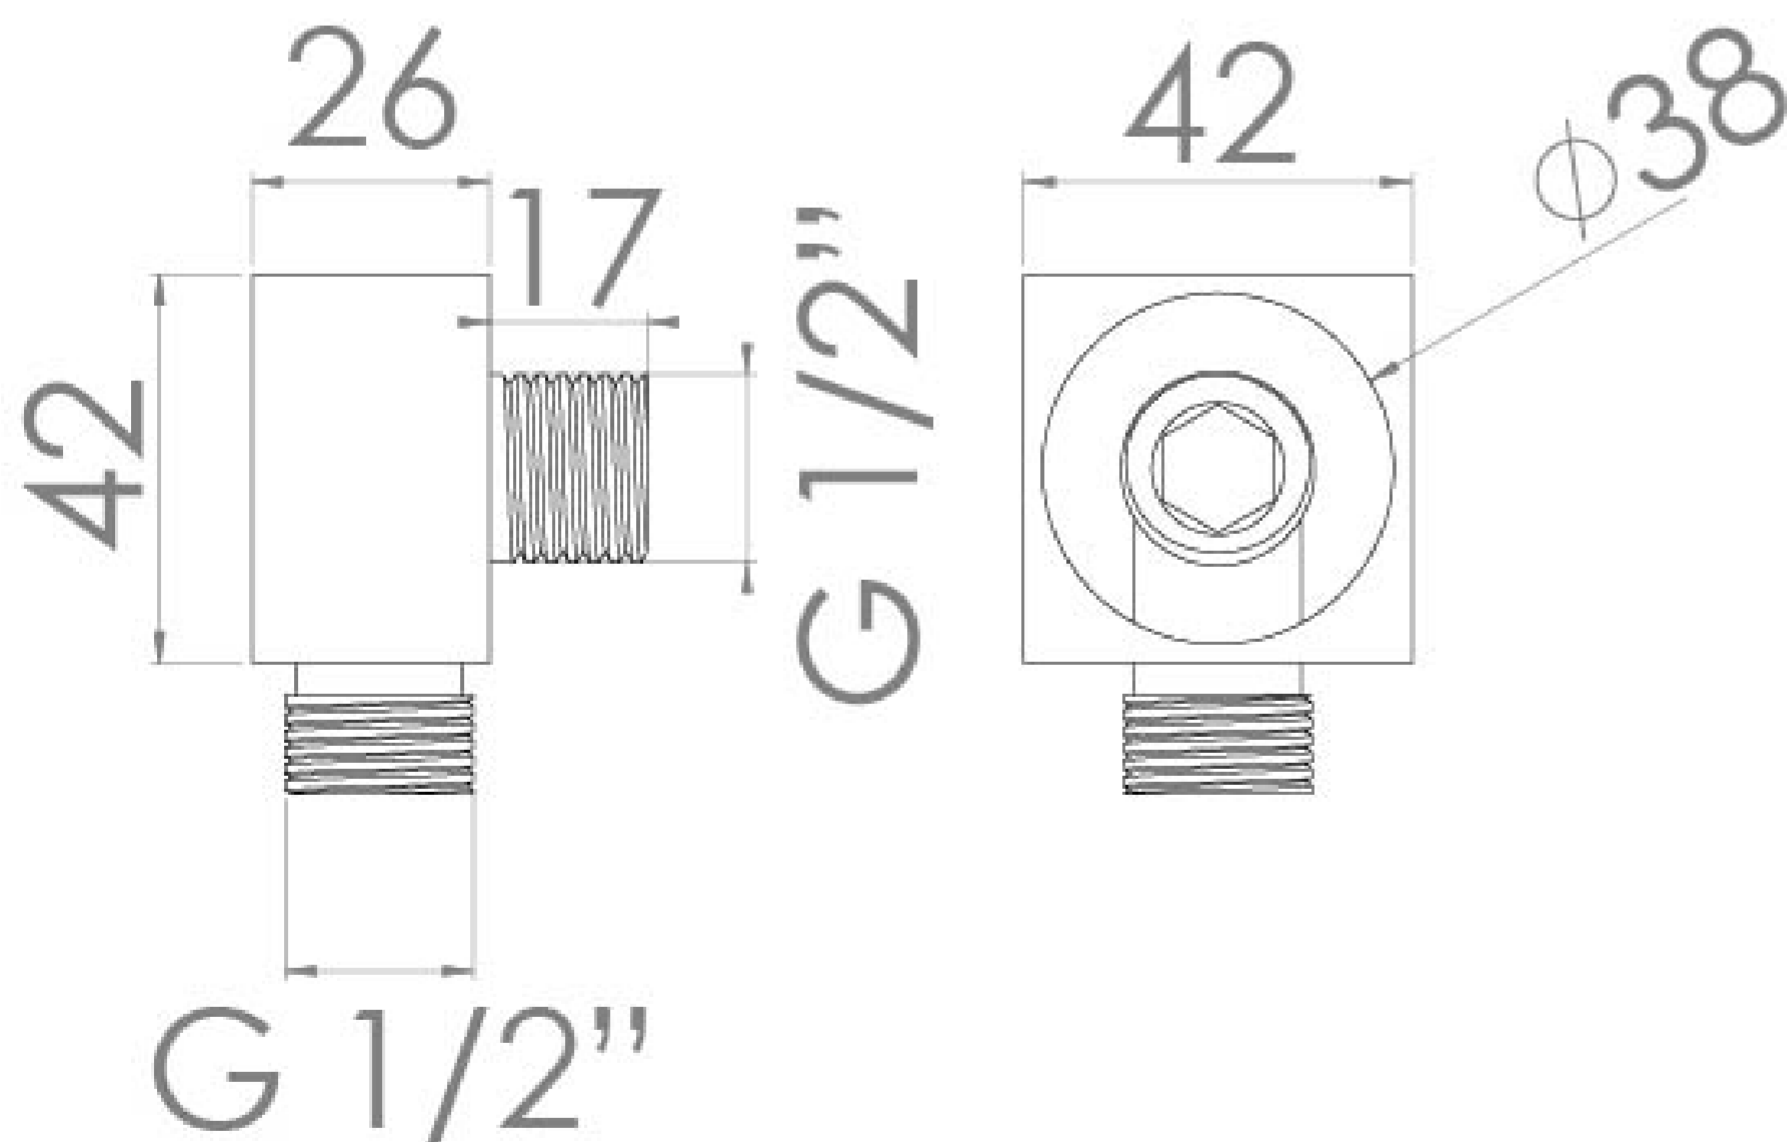

TOOGA SQUARE SHOWER OUTLET ELBOW - CHROME

PRODUCT INFORMATION

Finish:	Chrome
Height:	42mm
Width:	42.8mm
Depth:	55mm
Material:	Brass
Weight:	0.25kg

Product Code: TO233

DESCRIPTION

The TOOGA brassware collection features products that will be the focal point of any bathroom with its sharp, sleek lines.

This TOOGA shower outlet elbow in chrome goes in line with the TOOGA shower brassware products, and is to be paired with a handset and shower hose.

TECHNICAL DRAWING

Saneux reserves the right to alter the specifications and product range without prior notice. Dimensions are given as a guide only. Dimensions should not be used for surrounding furniture, fixtures and fittings until the product is on site.