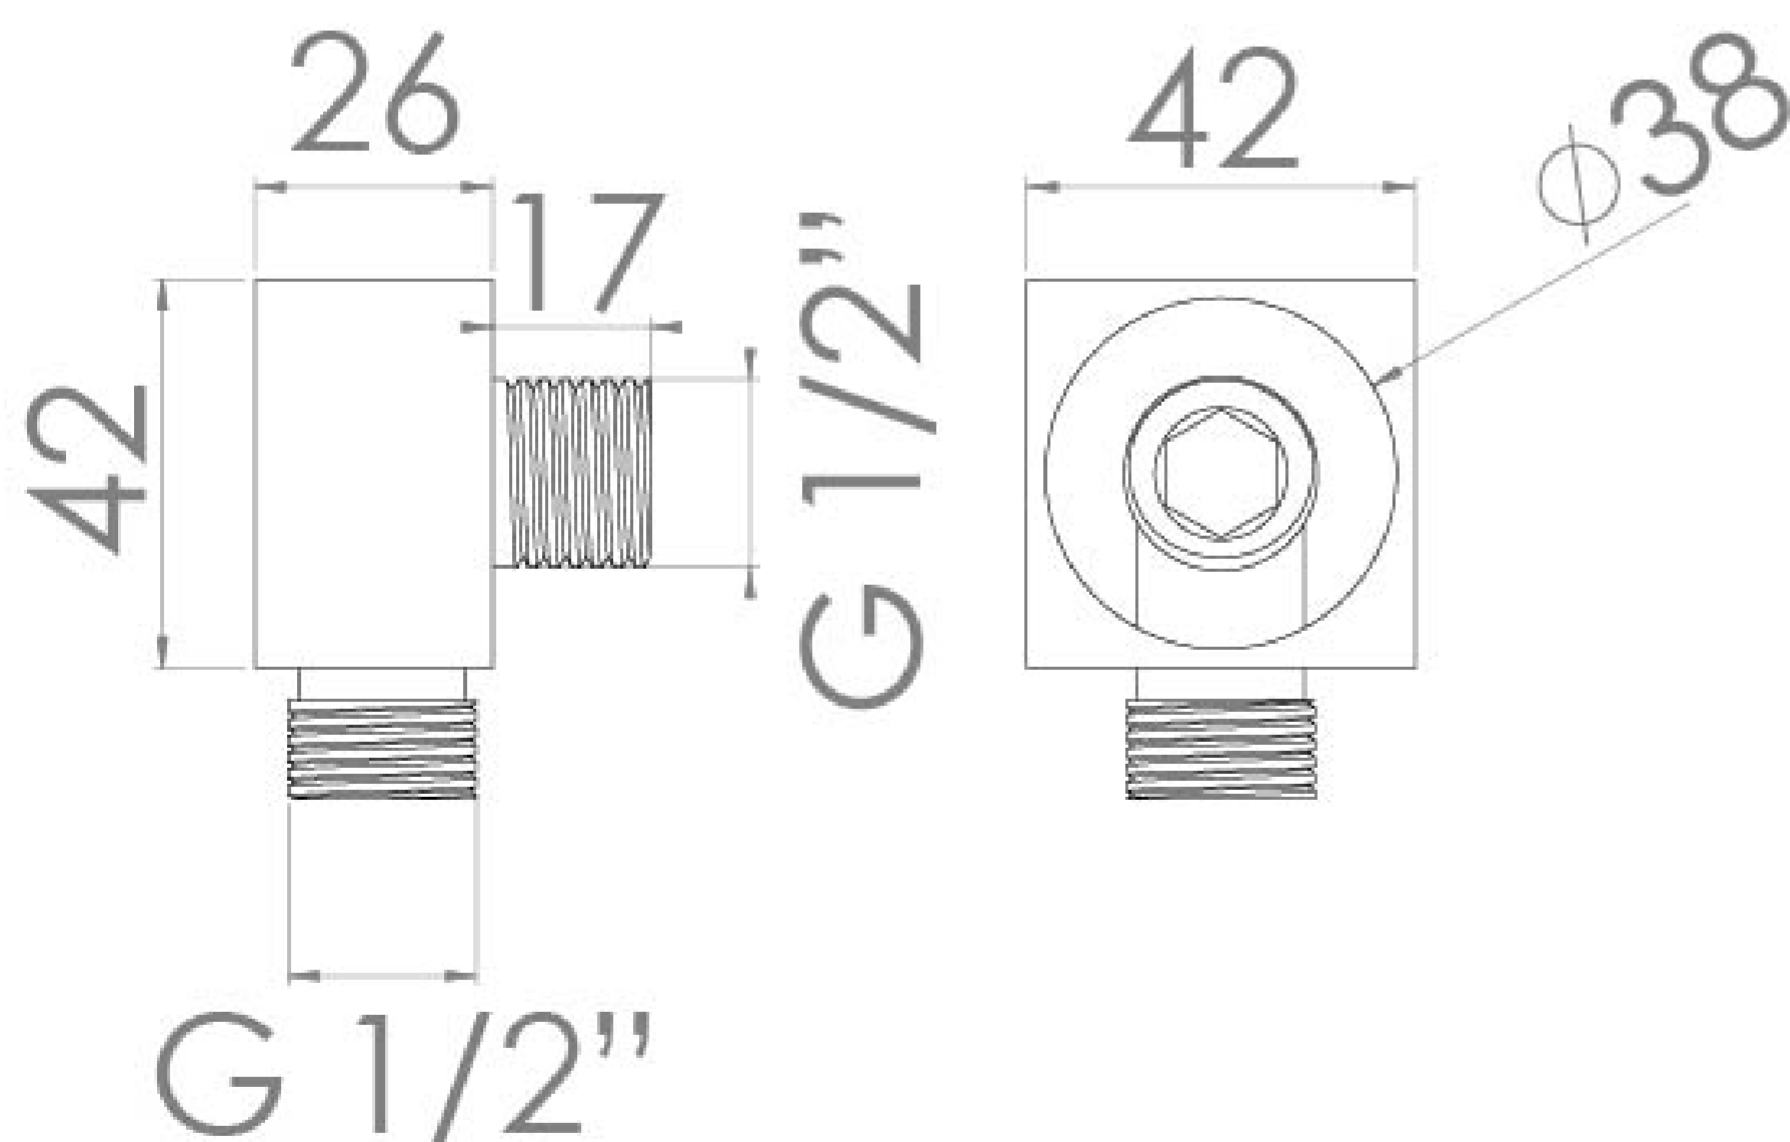

TOOGA SQUARE SHOWER OUTLET ELBOW - CHROME

PRODUCT INFORMATION

Finish:	Chrome
Height:	42mm
Width:	42.8mm
Depth:	55mm
Material:	Brass
Weight:	0.25kg

Product Code: TO233

DESCRIPTION

The TOOGA brassware collection features products that will be the focal point of any bathroom with its sharp, sleek lines.

This TOOGA shower outlet elbow in chrome goes in line with the TOOGA shower brassware products, and is to be paired with a handset and shower hose.

TECHNICAL DRAWING

Saneux reserves the right to alter the specifications and product range without prior notice. Dimensions are given as a guide only. Dimensions should not be used for surrounding furniture, fixtures and fittings until the product is on site.