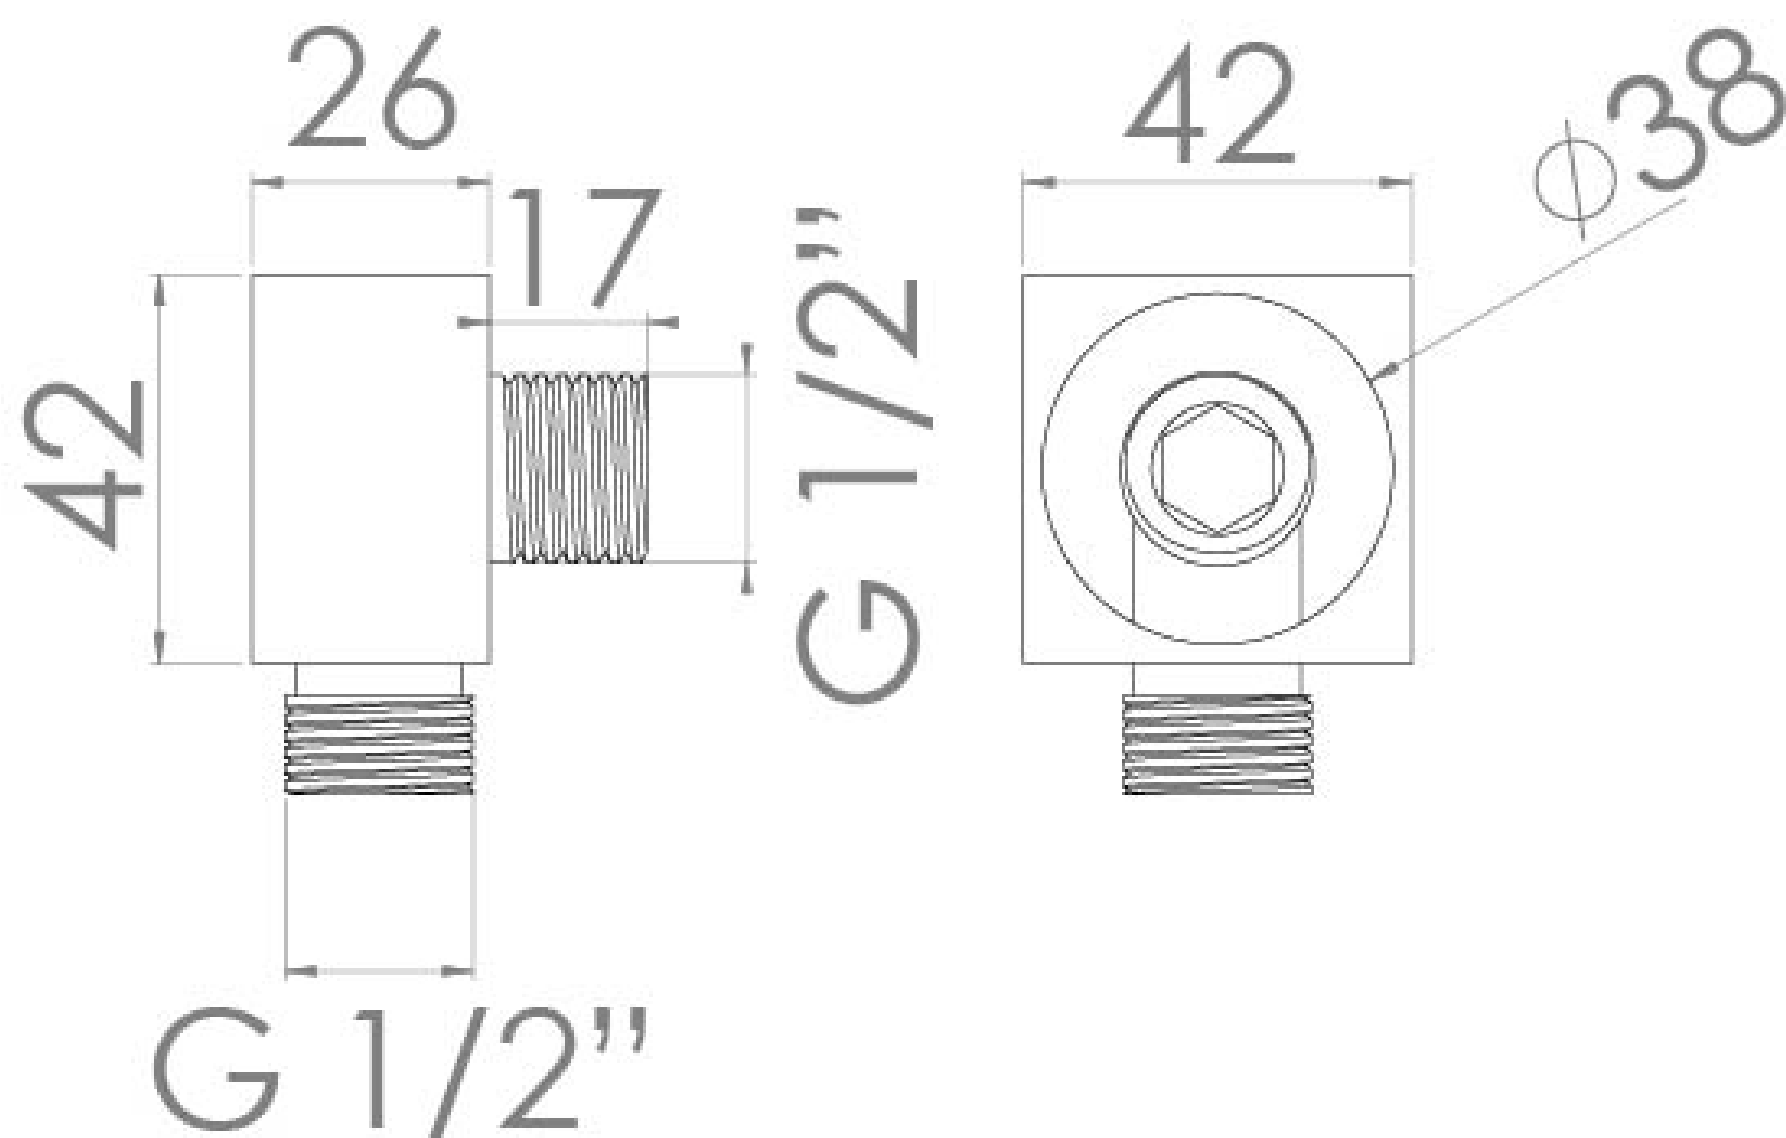

TOOGA SQUARE SHOWER OUTLET ELBOW - CHROME

PRODUCT INFORMATION

Finish:	Chrome
Height:	42mm
Width:	42.8mm
Depth:	55mm
Material:	Brass
Weight:	0.25kg

Product Code: TO233

DESCRIPTION

The TOOGA brassware collection features products that will be the focal point of any bathroom with its sharp, sleek lines.

This TOOGA shower outlet elbow in chrome goes in line with the TOOGA shower brassware products, and is to be paired with a handset and shower hose.

TECHNICAL DRAWING

Saneux reserves the right to alter the specifications and product range without prior notice. Dimensions are given as a guide only. Dimensions should not be used for surrounding furniture, fixtures and fittings until the product is on site.