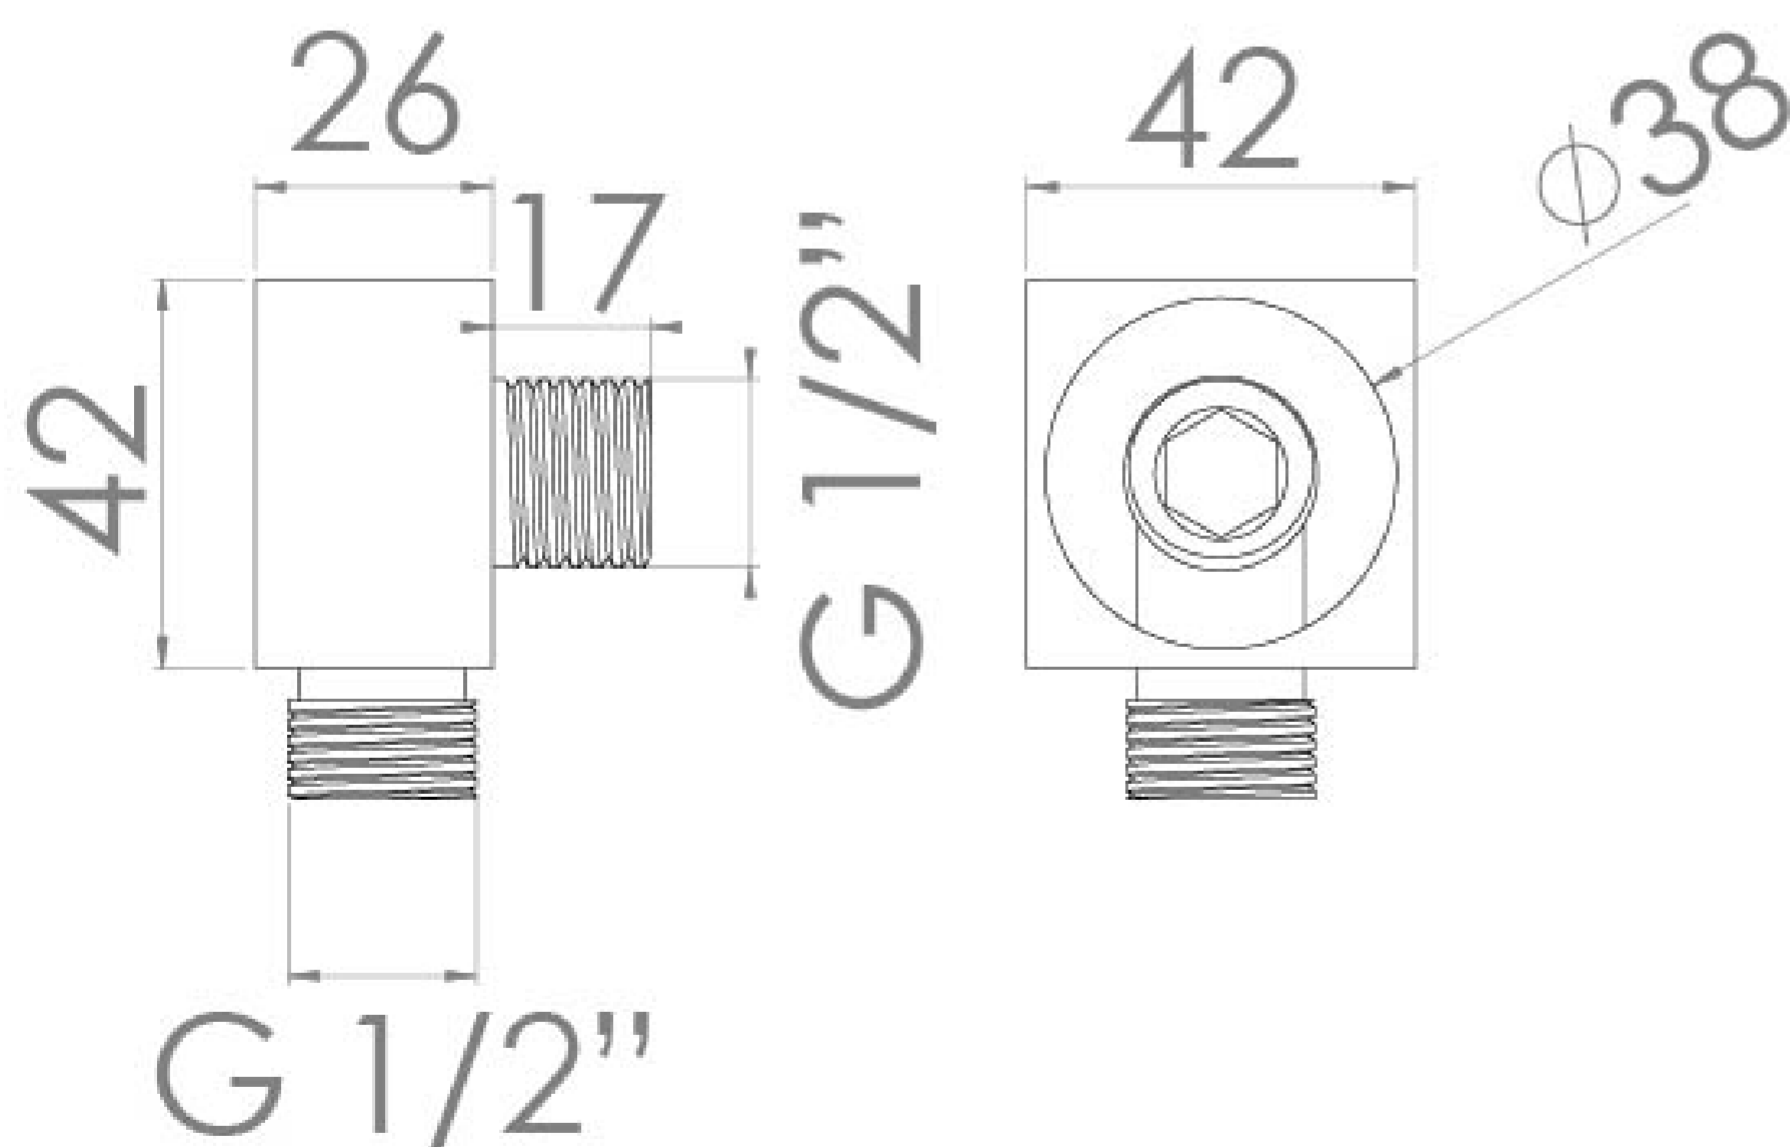

TOOGA SQUARE SHOWER OUTLET ELBOW - CHROME

PRODUCT INFORMATION

Finish:	Chrome
Height:	42mm
Width:	42.8mm
Depth:	55mm
Material:	Brass
Weight:	0.25kg

Product Code: TO233

DESCRIPTION

The TOOGA brassware collection features products that will be the focal point of any bathroom with its sharp, sleek lines.

This TOOGA shower outlet elbow in chrome goes in line with the TOOGA shower brassware products, and is to be paired with a handset and shower hose.

TECHNICAL DRAWING

Saneux reserves the right to alter the specifications and product range without prior notice. Dimensions are given as a guide only. Dimensions should not be used for surrounding furniture, fixtures and fittings until the product is on site.