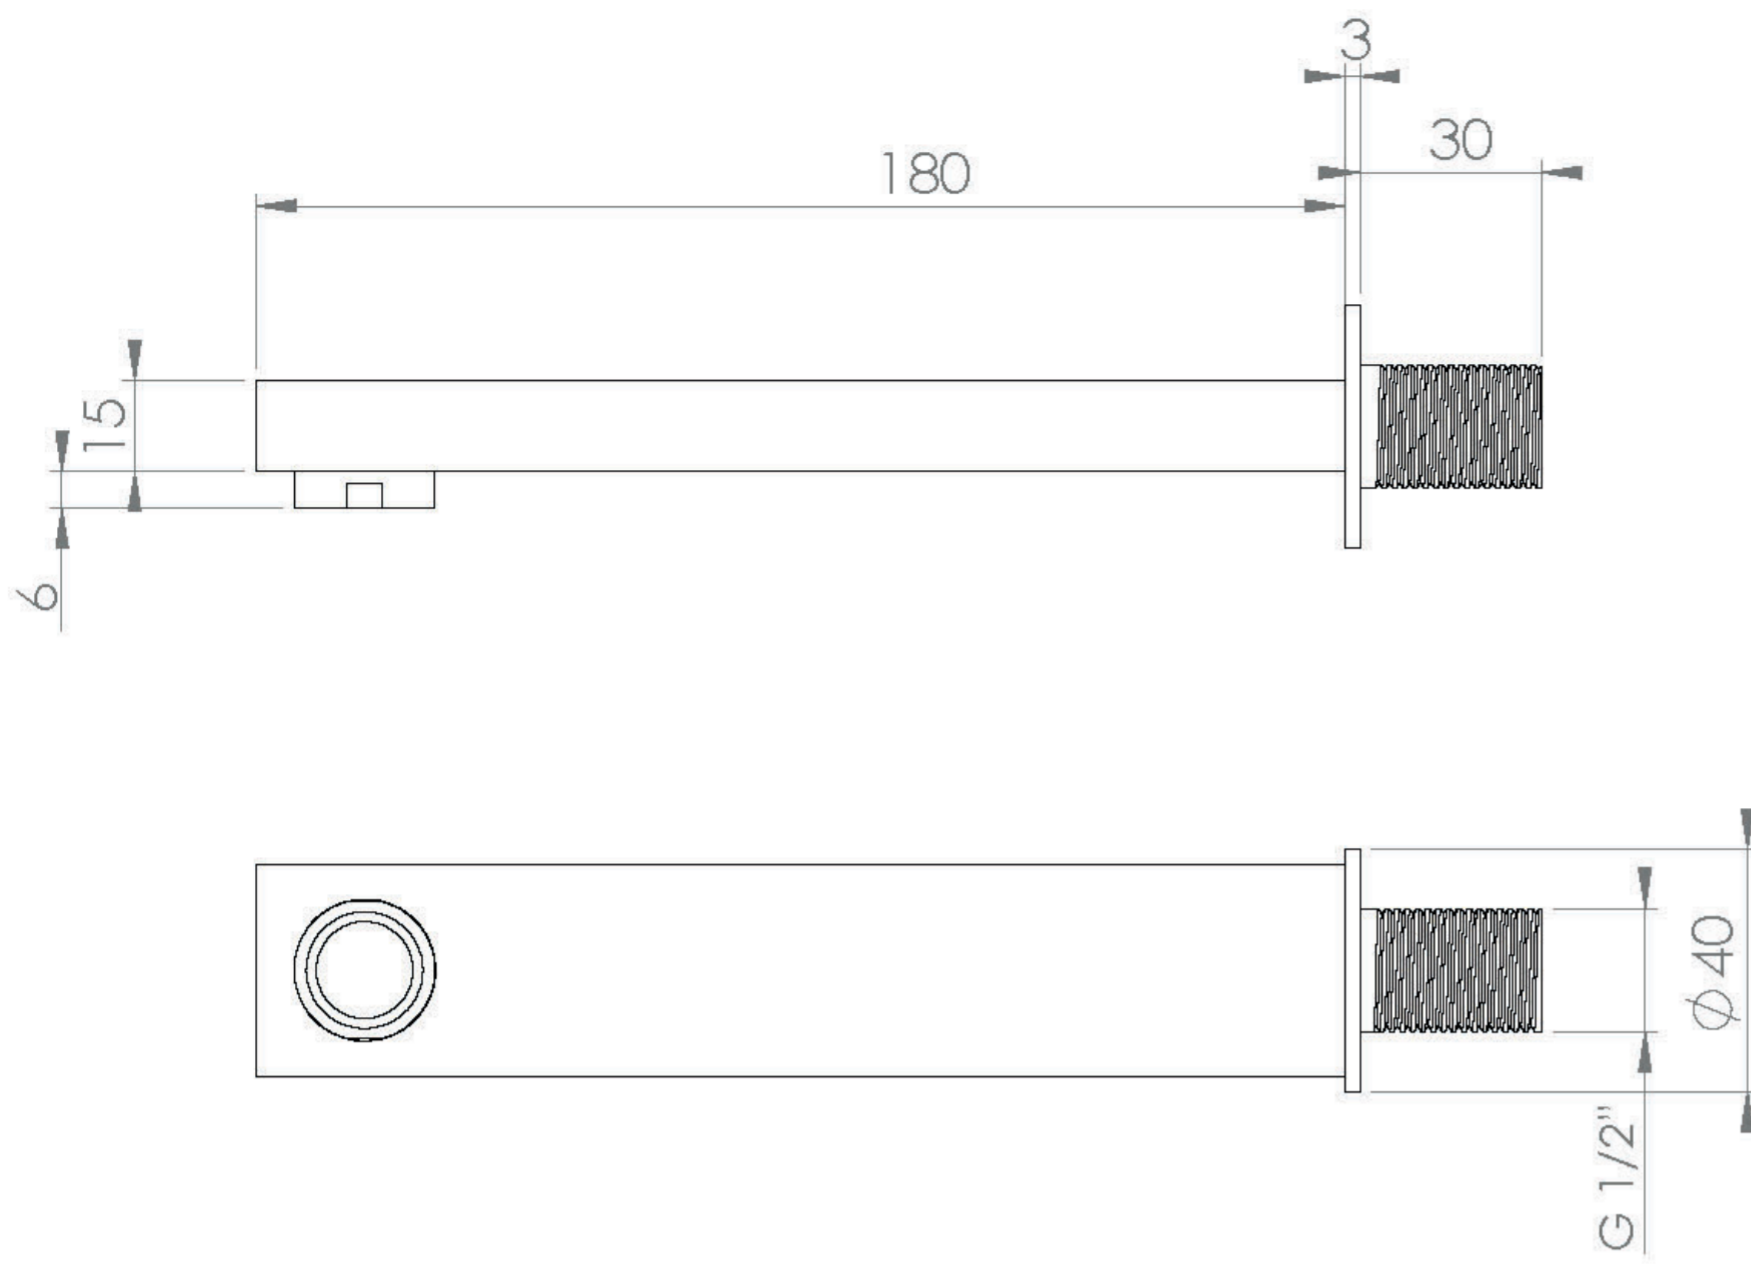

TECHNICAL DRAWING

Saneux reserves the right to alter the specifications and product range without prior notice. Dimensions are given as a guide only. Dimensions should not be used for surrounding furniture, fixtures and fittings until the product is on site.

<https://saneux.com/products/tooga-200mm-square-bath-spout-matte-black>