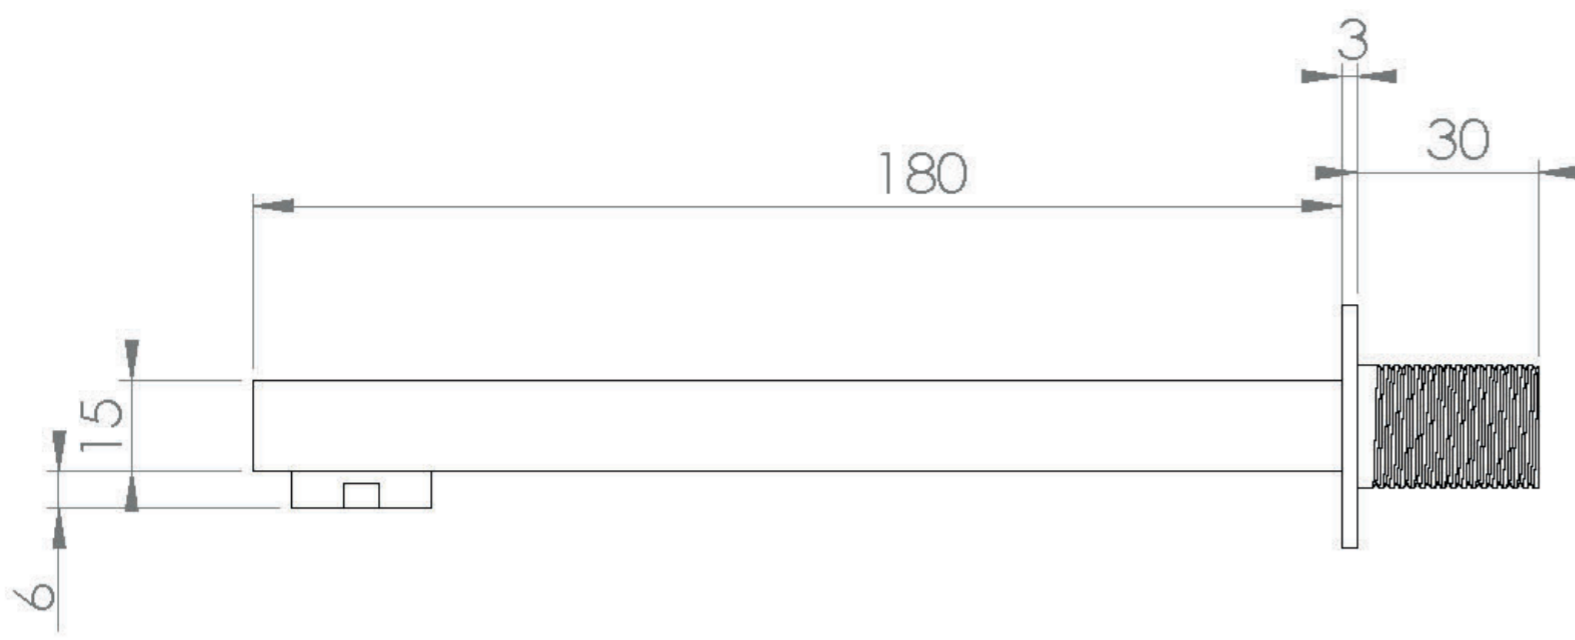

TOOGA 200MM SQUARE BATH SPOUT - CHROME

Product Code: TO232

PRODUCT INFORMATION

Finish:	Chrome
Height:	40mm
Depth:	183mm
Material:	Brass
Product Type:	Bath Spout
Width:	40mm
Approvals:	WRAS Approved
Flow Rate 1 Bar	3.2 (lt/min)
Flow Rate 2 bar	4.4 (lt/min)
Flow Rate 3 Bar	6.3 (lt/min)
Flow Rate 4 Bar	7.7 (lt/min)
Flow Rate 5 bar	8.9 (lt/min)
Weight	0.3kg
Material	Brass

DESCRIPTION

The TOOGA brassware collection features products that will be the focal point of any bathroom with its sharp, sleek lines.

This TOOGA bath spout in chrome is wall mounted, creating a modern look to your bath set up. It can be paired with our built-in baths and free standing baths, and can be operated by one of our TOOGA concealed thermostatic shower valves.

TECHNICAL DRAWING

FLOW RATE

- 0.5 Bar - Flowrate: 3.2 l/min
- 1 Bar - Flowrate: 4.4 l/min
- 2 Bar - Flowrate: 6.3 l/min
- 3 Bar - Flowrate: 7.7 l/min
- 4 Bar - Flowrate: 8.9 l/min
- 5 Bar - Flowrate: 10 l/min