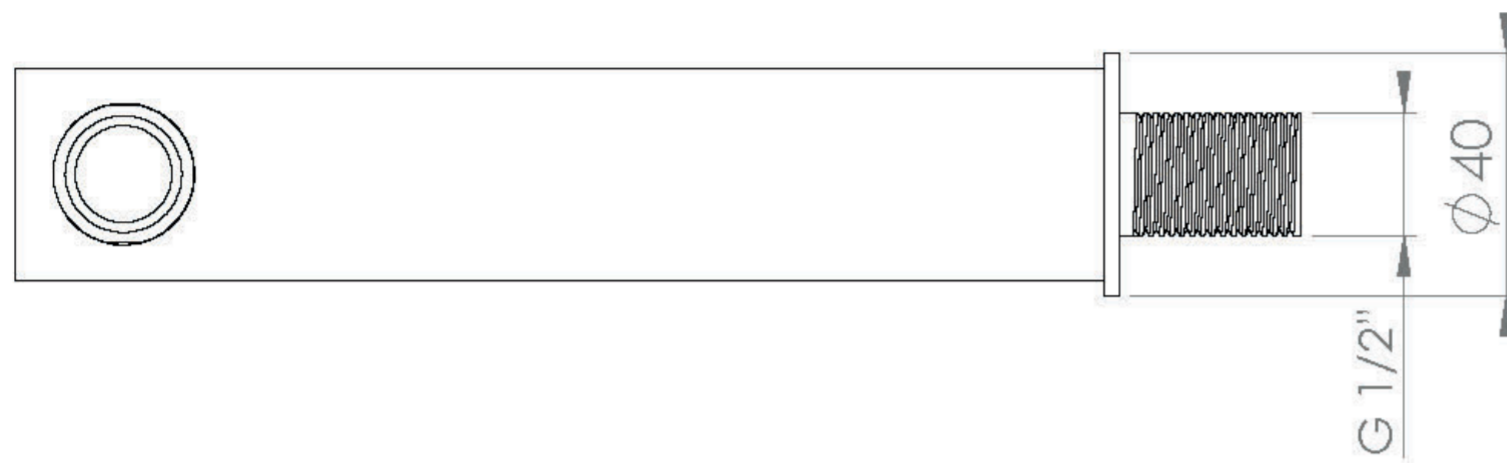

TECHNICAL DRAWING

FLOW RATE

- 0.5 Bar - Flowrate: 3.2 l/min
- 1 Bar - Flowrate: 4.4 l/min
- 2 Bar - Flowrate: 6.3 l/min
- 3 Bar - Flowrate: 7.7 l/min
- 4 Bar - Flowrate: 8.9 l/min
- 5 Bar - Flowrate: 10 l/min

Saneux reserves the right to alter the specifications and product range without prior notice. Dimensions are given as a guide only. Dimensions should not be used for surrounding furniture, fixtures and fittings until the product is on site.

<https://saneux.com/products/tooga-200mm-square-bath-spout-chrome>