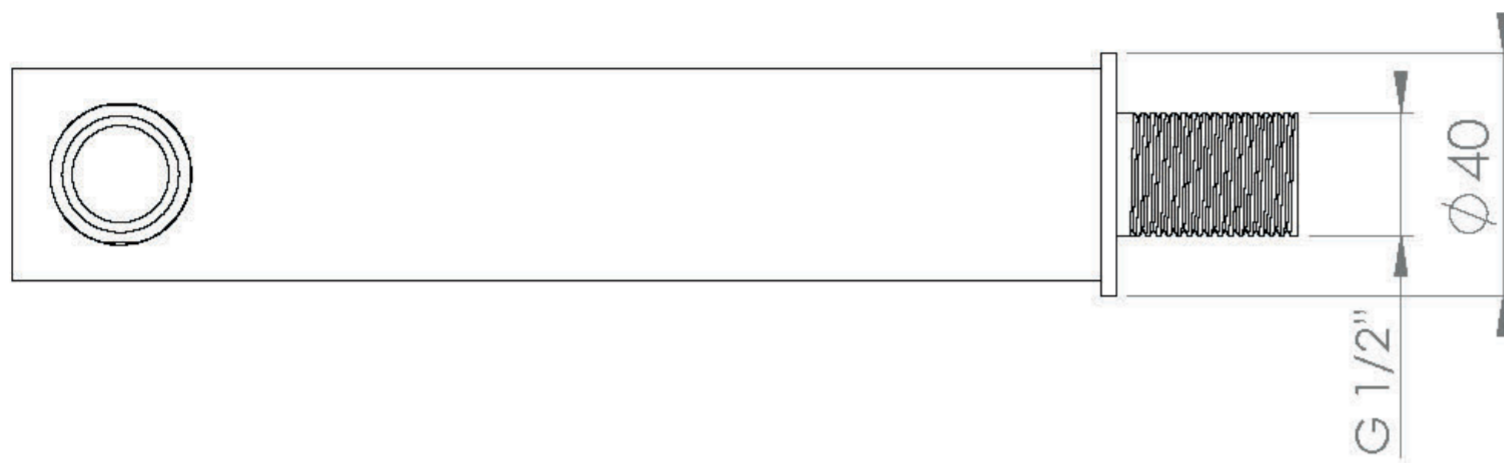

TECHNICAL DRAWING

FLOW RATE

- 0.5 Bar - Flowrate: 3.2 l/min
- 1 Bar - Flowrate: 4.4 l/min
- 2 Bar - Flowrate: 6.3 l/min
- 3 Bar - Flowrate: 7.7 l/min
- 4 Bar - Flowrate: 8.9 l/min
- 5 Bar - Flowrate: 10 l/min

Saneux reserves the right to alter the specifications and product range without prior notice. Dimensions are given as a guide only. Dimensions should not be used for surrounding furniture, fixtures and fittings until the product is on site.

<https://saneux.com/products/tooga-200mm-square-bath-spout-chrome>