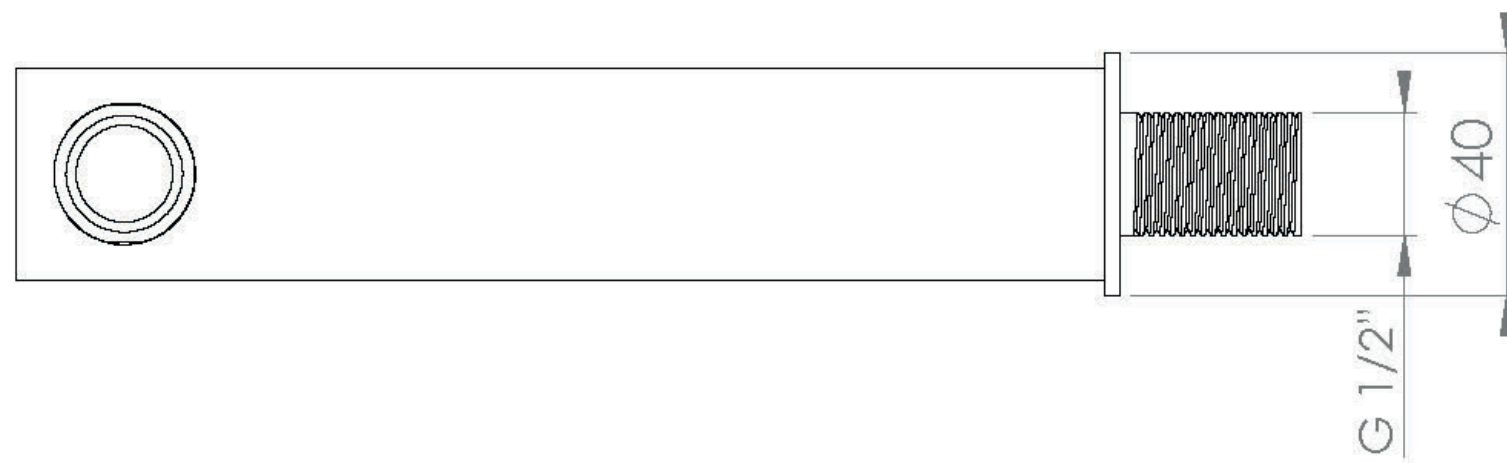

TOOGA 200MM SQUARE BATH SPOUT - CHROME

Product Code: TO232

PRODUCT INFORMATION

Finish:	Chrome
Height:	40mm
Depth:	183mm
Material:	Brass
Product Type:	Bath Spout
Width:	40mm
Approvals:	WRAS Approved
Flow Rate 1 Bar	3.2 (lt/min)
Flow Rate 2 bar	4.4 (lt/min)
Flow Rate 3 Bar	6.3 (lt/min)
Flow Rate 4 Bar	7.7 (lt/min)
Flow Rate 5 bar	8.9 (lt/min)
Weight	0.3kg
Material	Brass

DESCRIPTION

The TOOGA brassware collection features products that will be the focal point of any bathroom with its sharp, sleek lines.

This TOOGA bath spout in chrome is wall mounted, creating a modern look to your bath set up. It can be paired with our built-in baths and free standing baths, and can be operated by one of our TOOGA concealed thermostatic shower valves.

TECHNICAL DRAWING

FLOW RATE

- 0.5 Bar - Flowrate: 3.2 l/min
- 1 Bar - Flowrate: 4.4 l/min
- 2 Bar - Flowrate: 6.3 l/min
- 3 Bar - Flowrate: 7.7 l/min
- 4 Bar - Flowrate: 8.9 l/min
- 5 Bar - Flowrate: 10 l/min