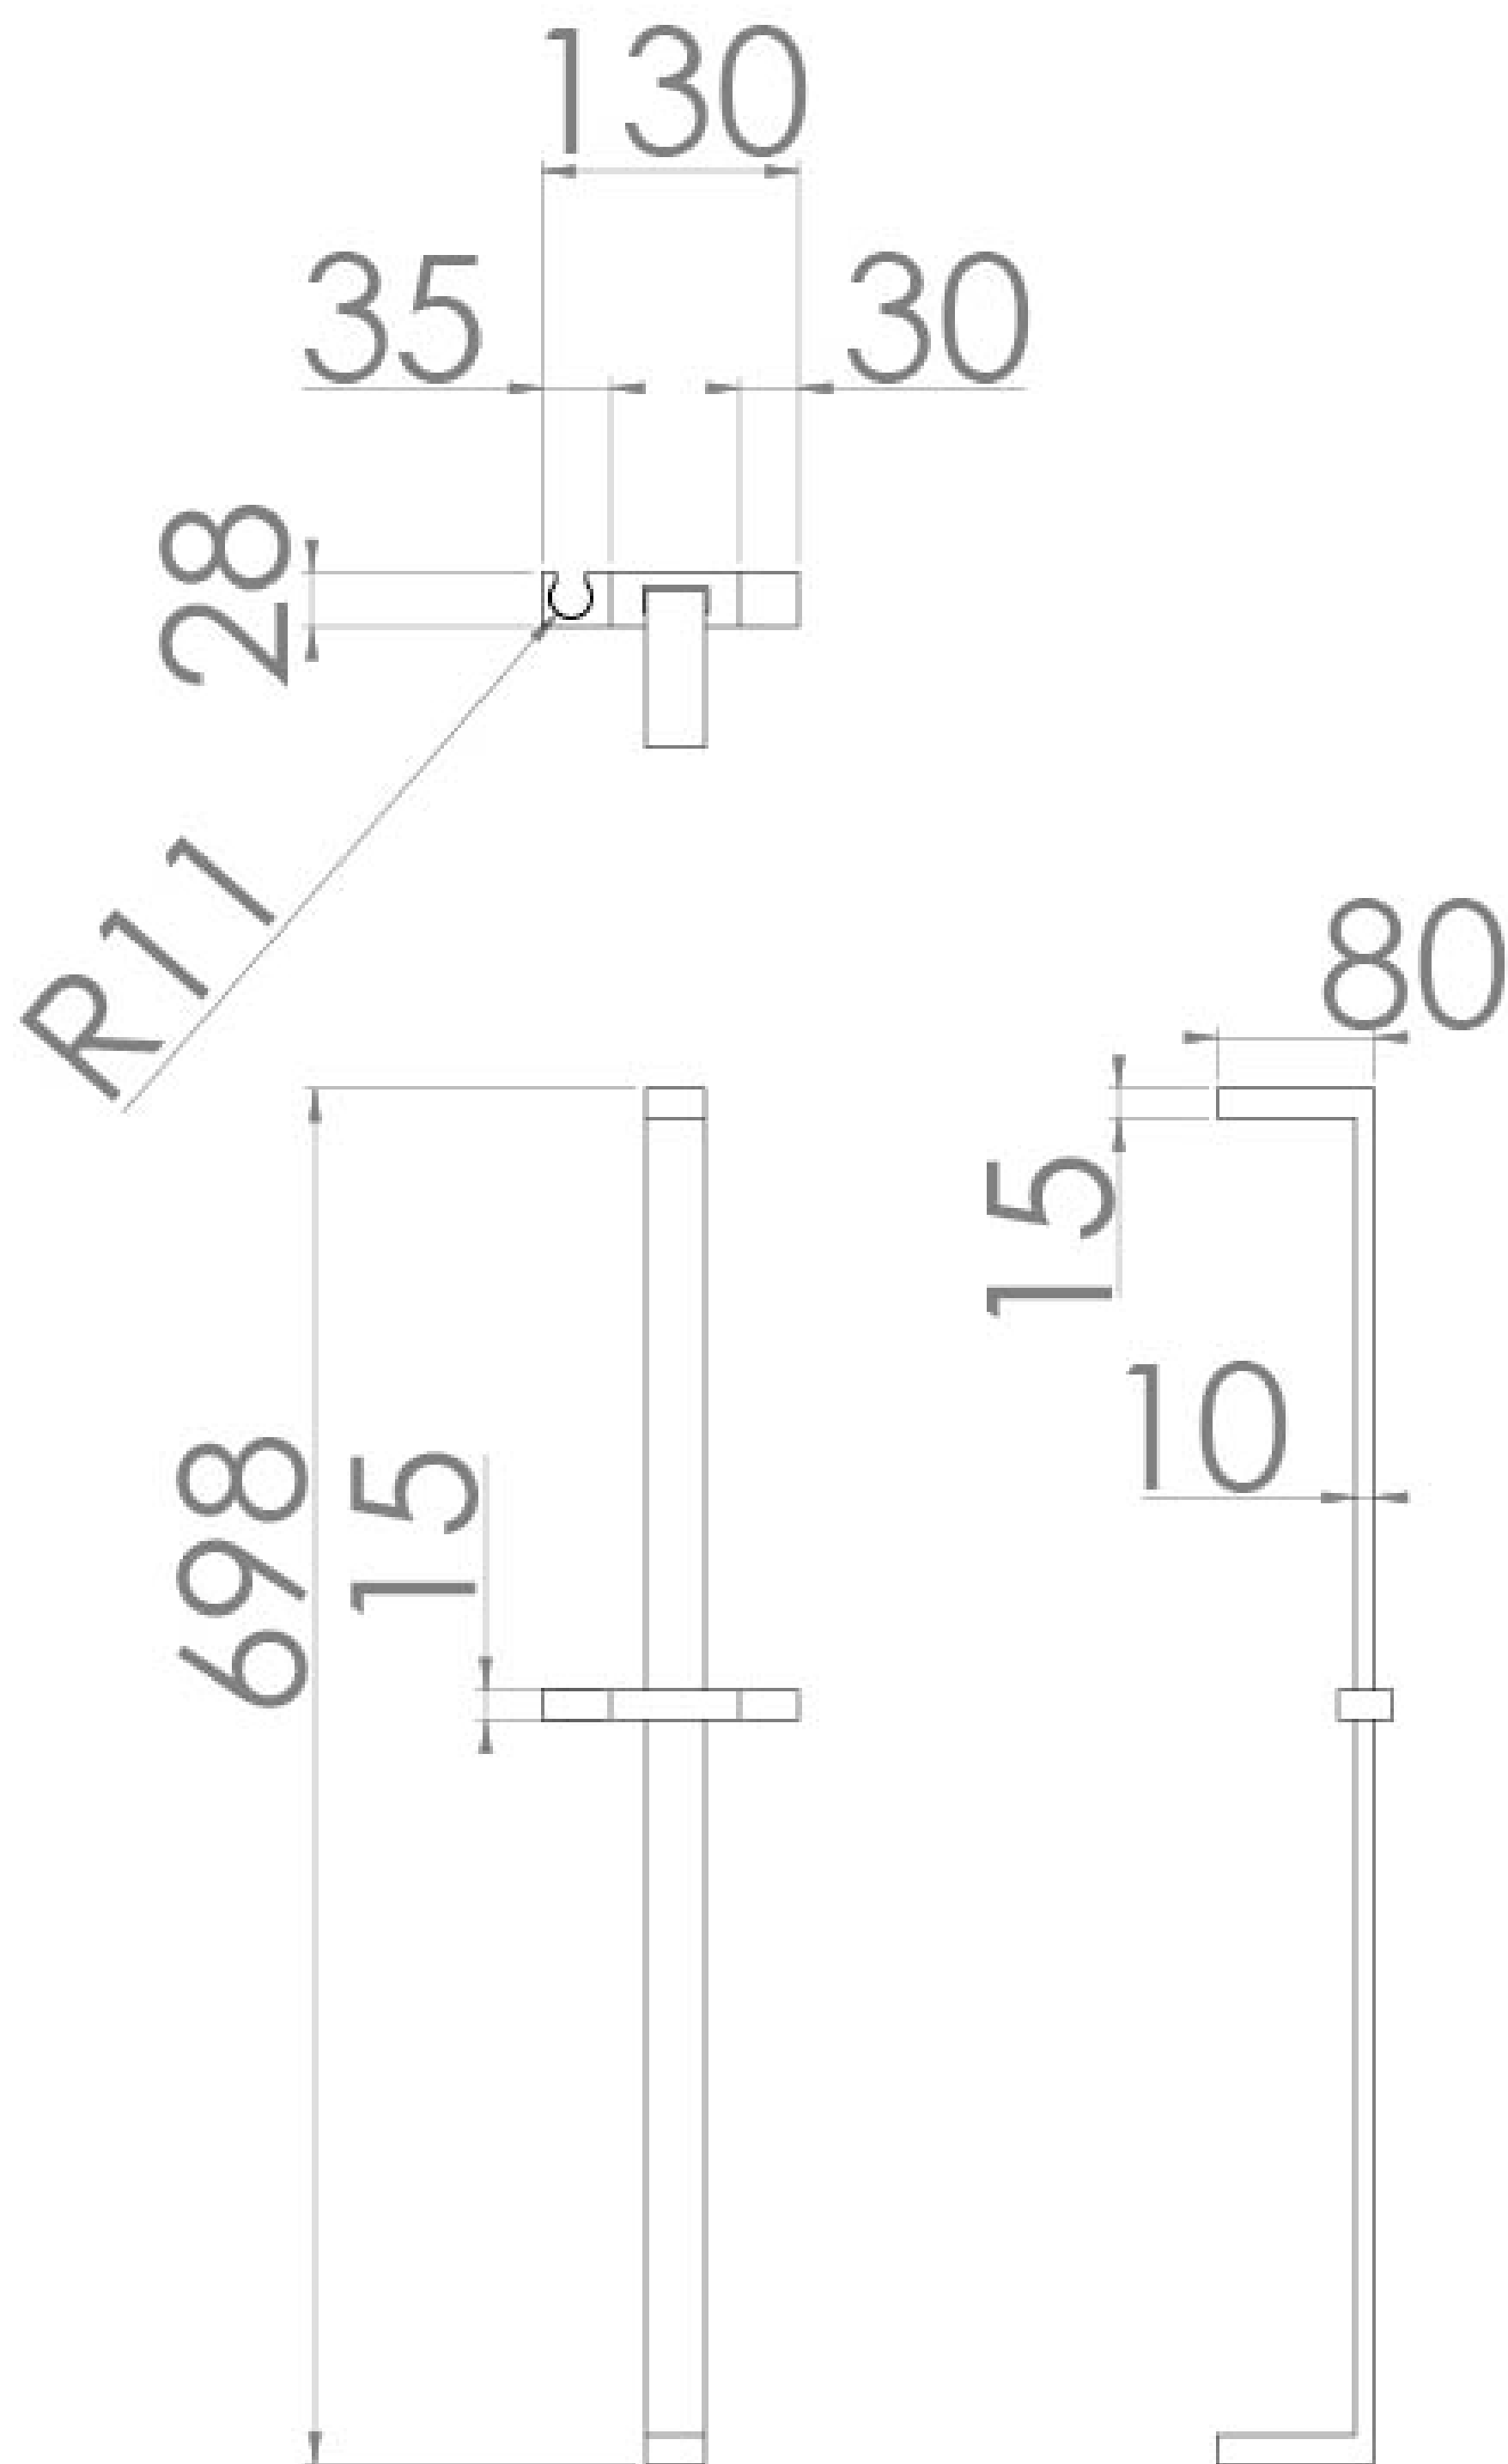

TOOGA SQUARE SHOWER SLIDER RAIL - MATTE BLACK

Product Code: TO231.MB

PRODUCT INFORMATION

Finish:	Matte Black (Electroplated)
Height:	698mm
Width:	130mm
Depth:	80mm
Material	Brass
Weight	1.1kg
Guarantee	5 years

DESCRIPTION

The TOOGA brassware collection features products that will be the focal point of any bathroom with its sharp, sleek lines.

This TOOGA shower slider rail in matte black works with our TOOGA shower handsets to create a simplistic shower set up. It has a movable bracket & holder so you can adjust the height of your shower handset easily, whilst the rail itself stays fixed to the wall.