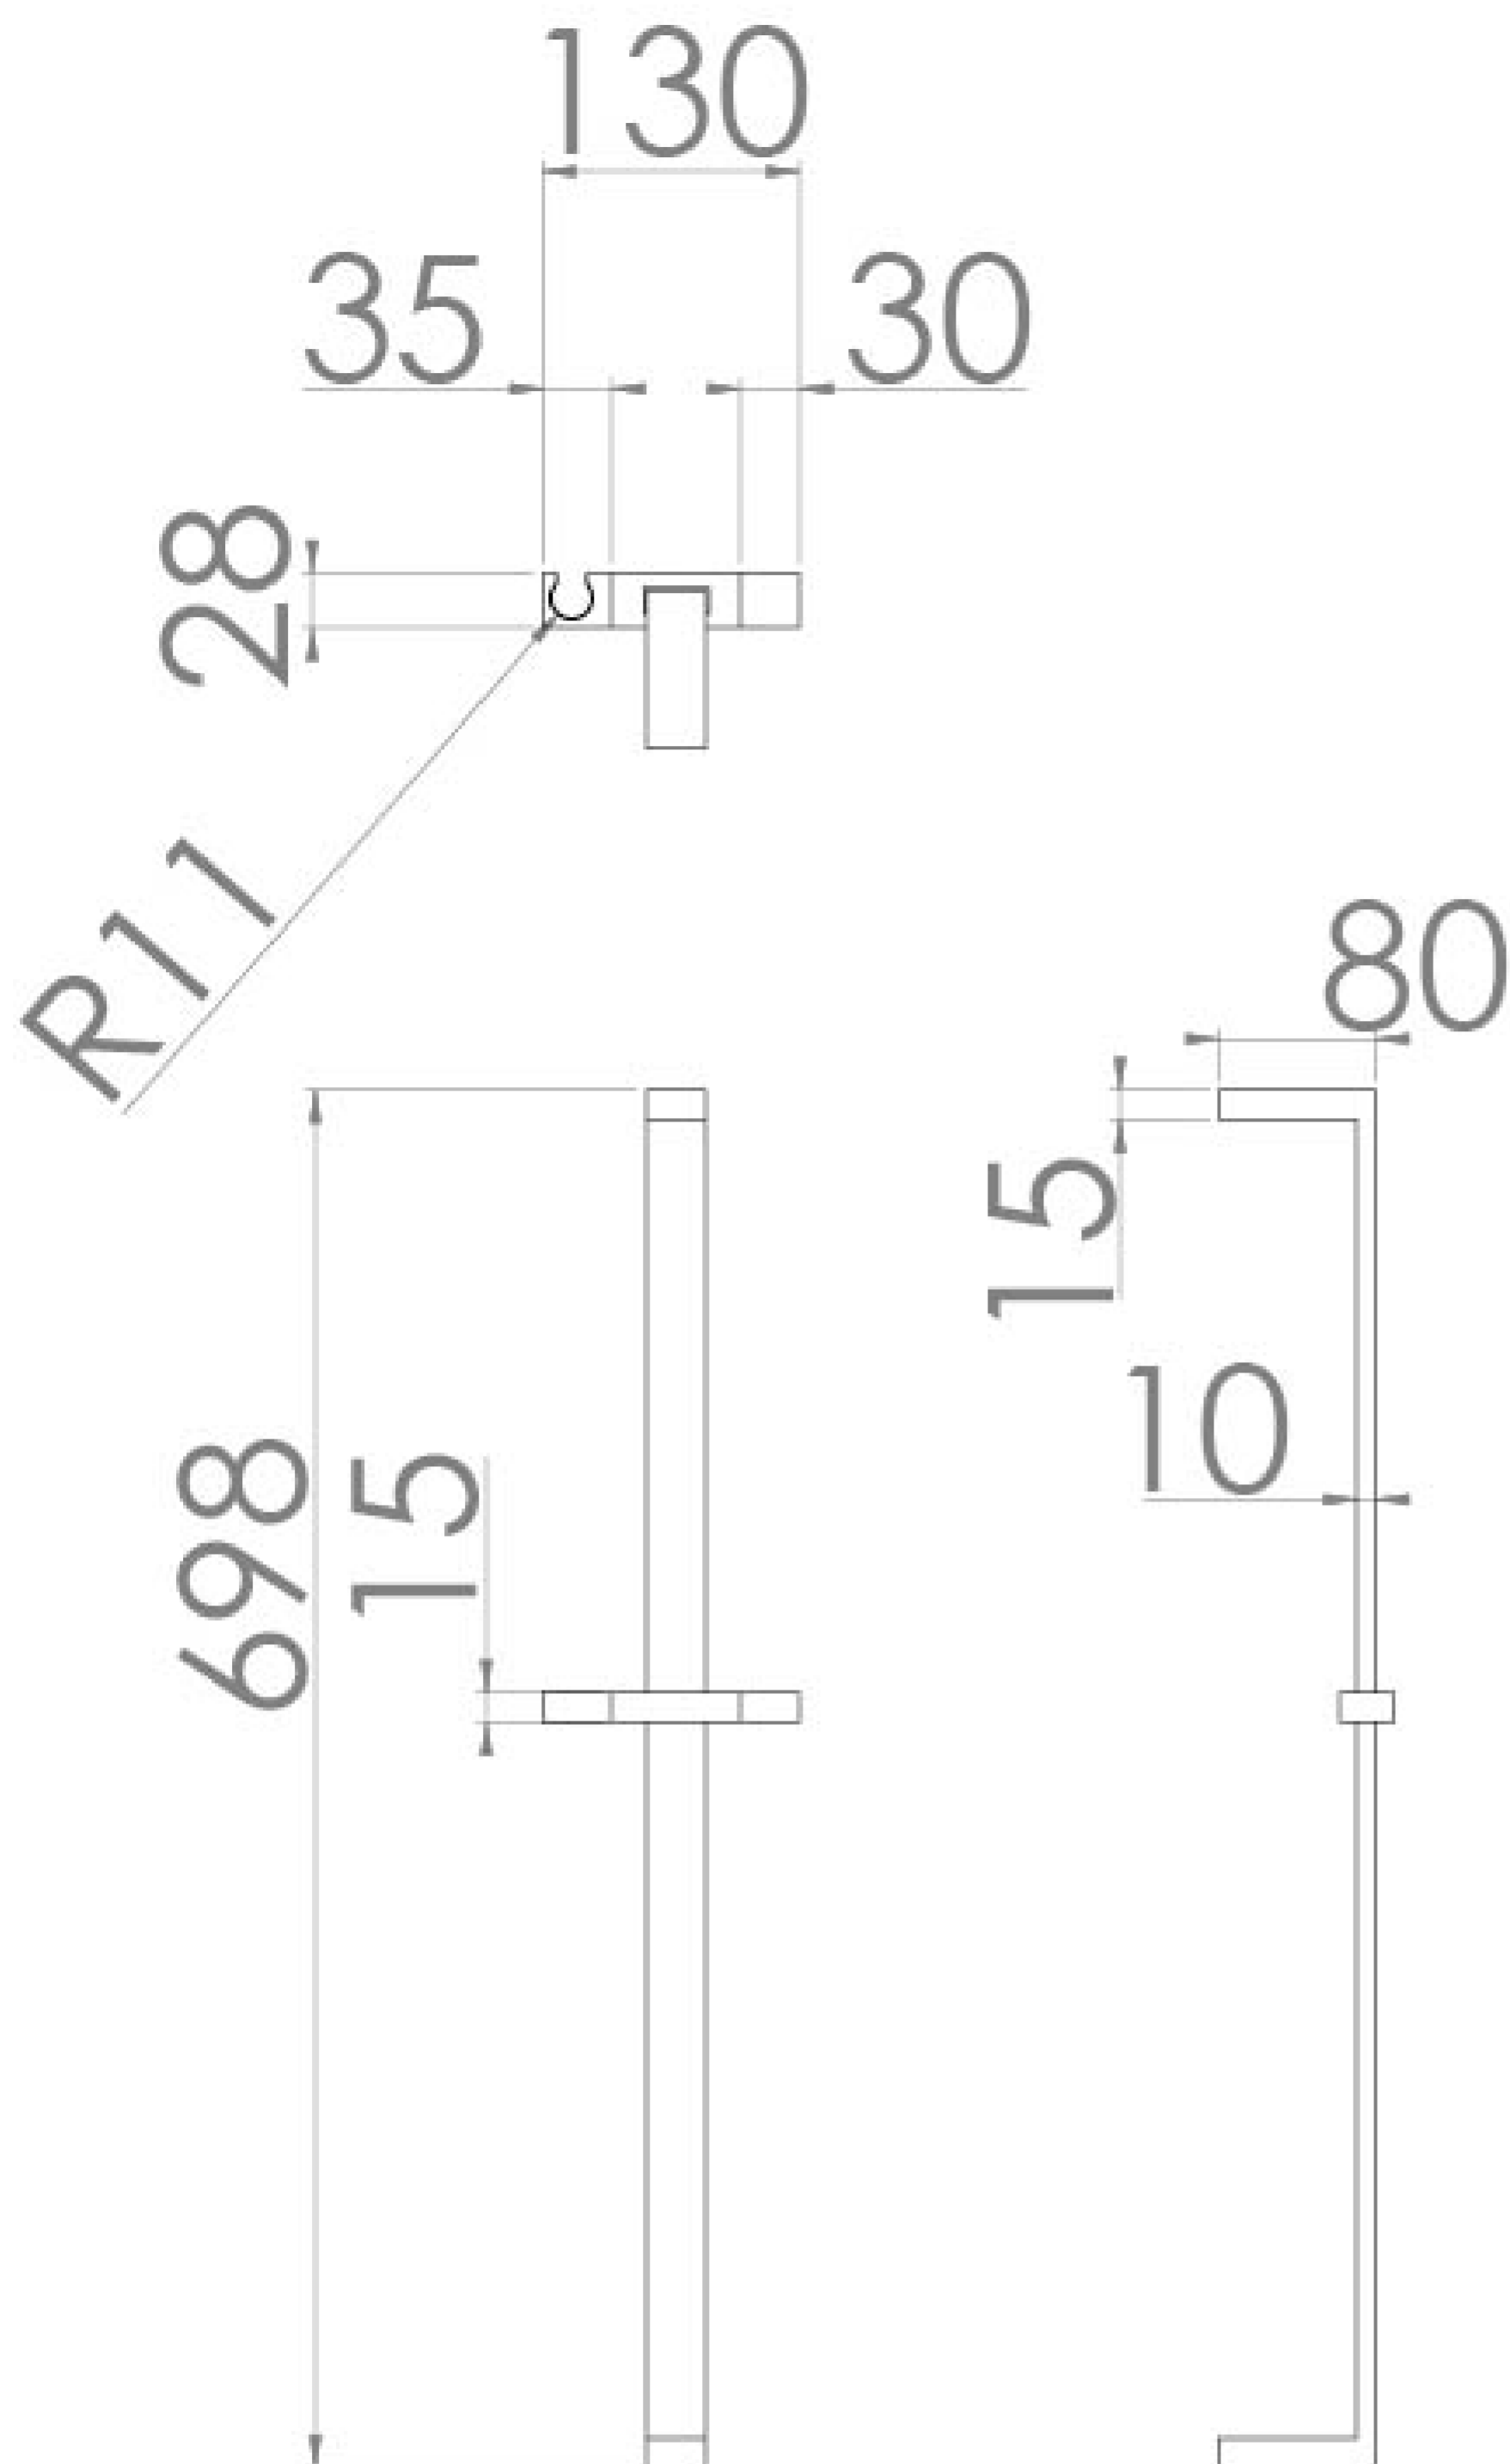

TOOGA SQUARE SHOWER SLIDER RAIL - MATTE BLACK

Product Code: TO231.MB

PRODUCT INFORMATION

Finish:	Matte Black (Electroplated)
Height:	698mm
Width:	130mm
Depth:	80mm
Material	Brass
Weight	1.1kg
Guarantee	5 years

DESCRIPTION

The TOOGA brassware collection features products that will be the focal point of any bathroom with its sharp, sleek lines.

This TOOGA shower slider rail in matte black works with our TOOGA shower handsets to create a simplistic shower set up. It has a movable bracket & holder so you can adjust the height of your shower handset easily, whilst the rail itself stays fixed to the wall.