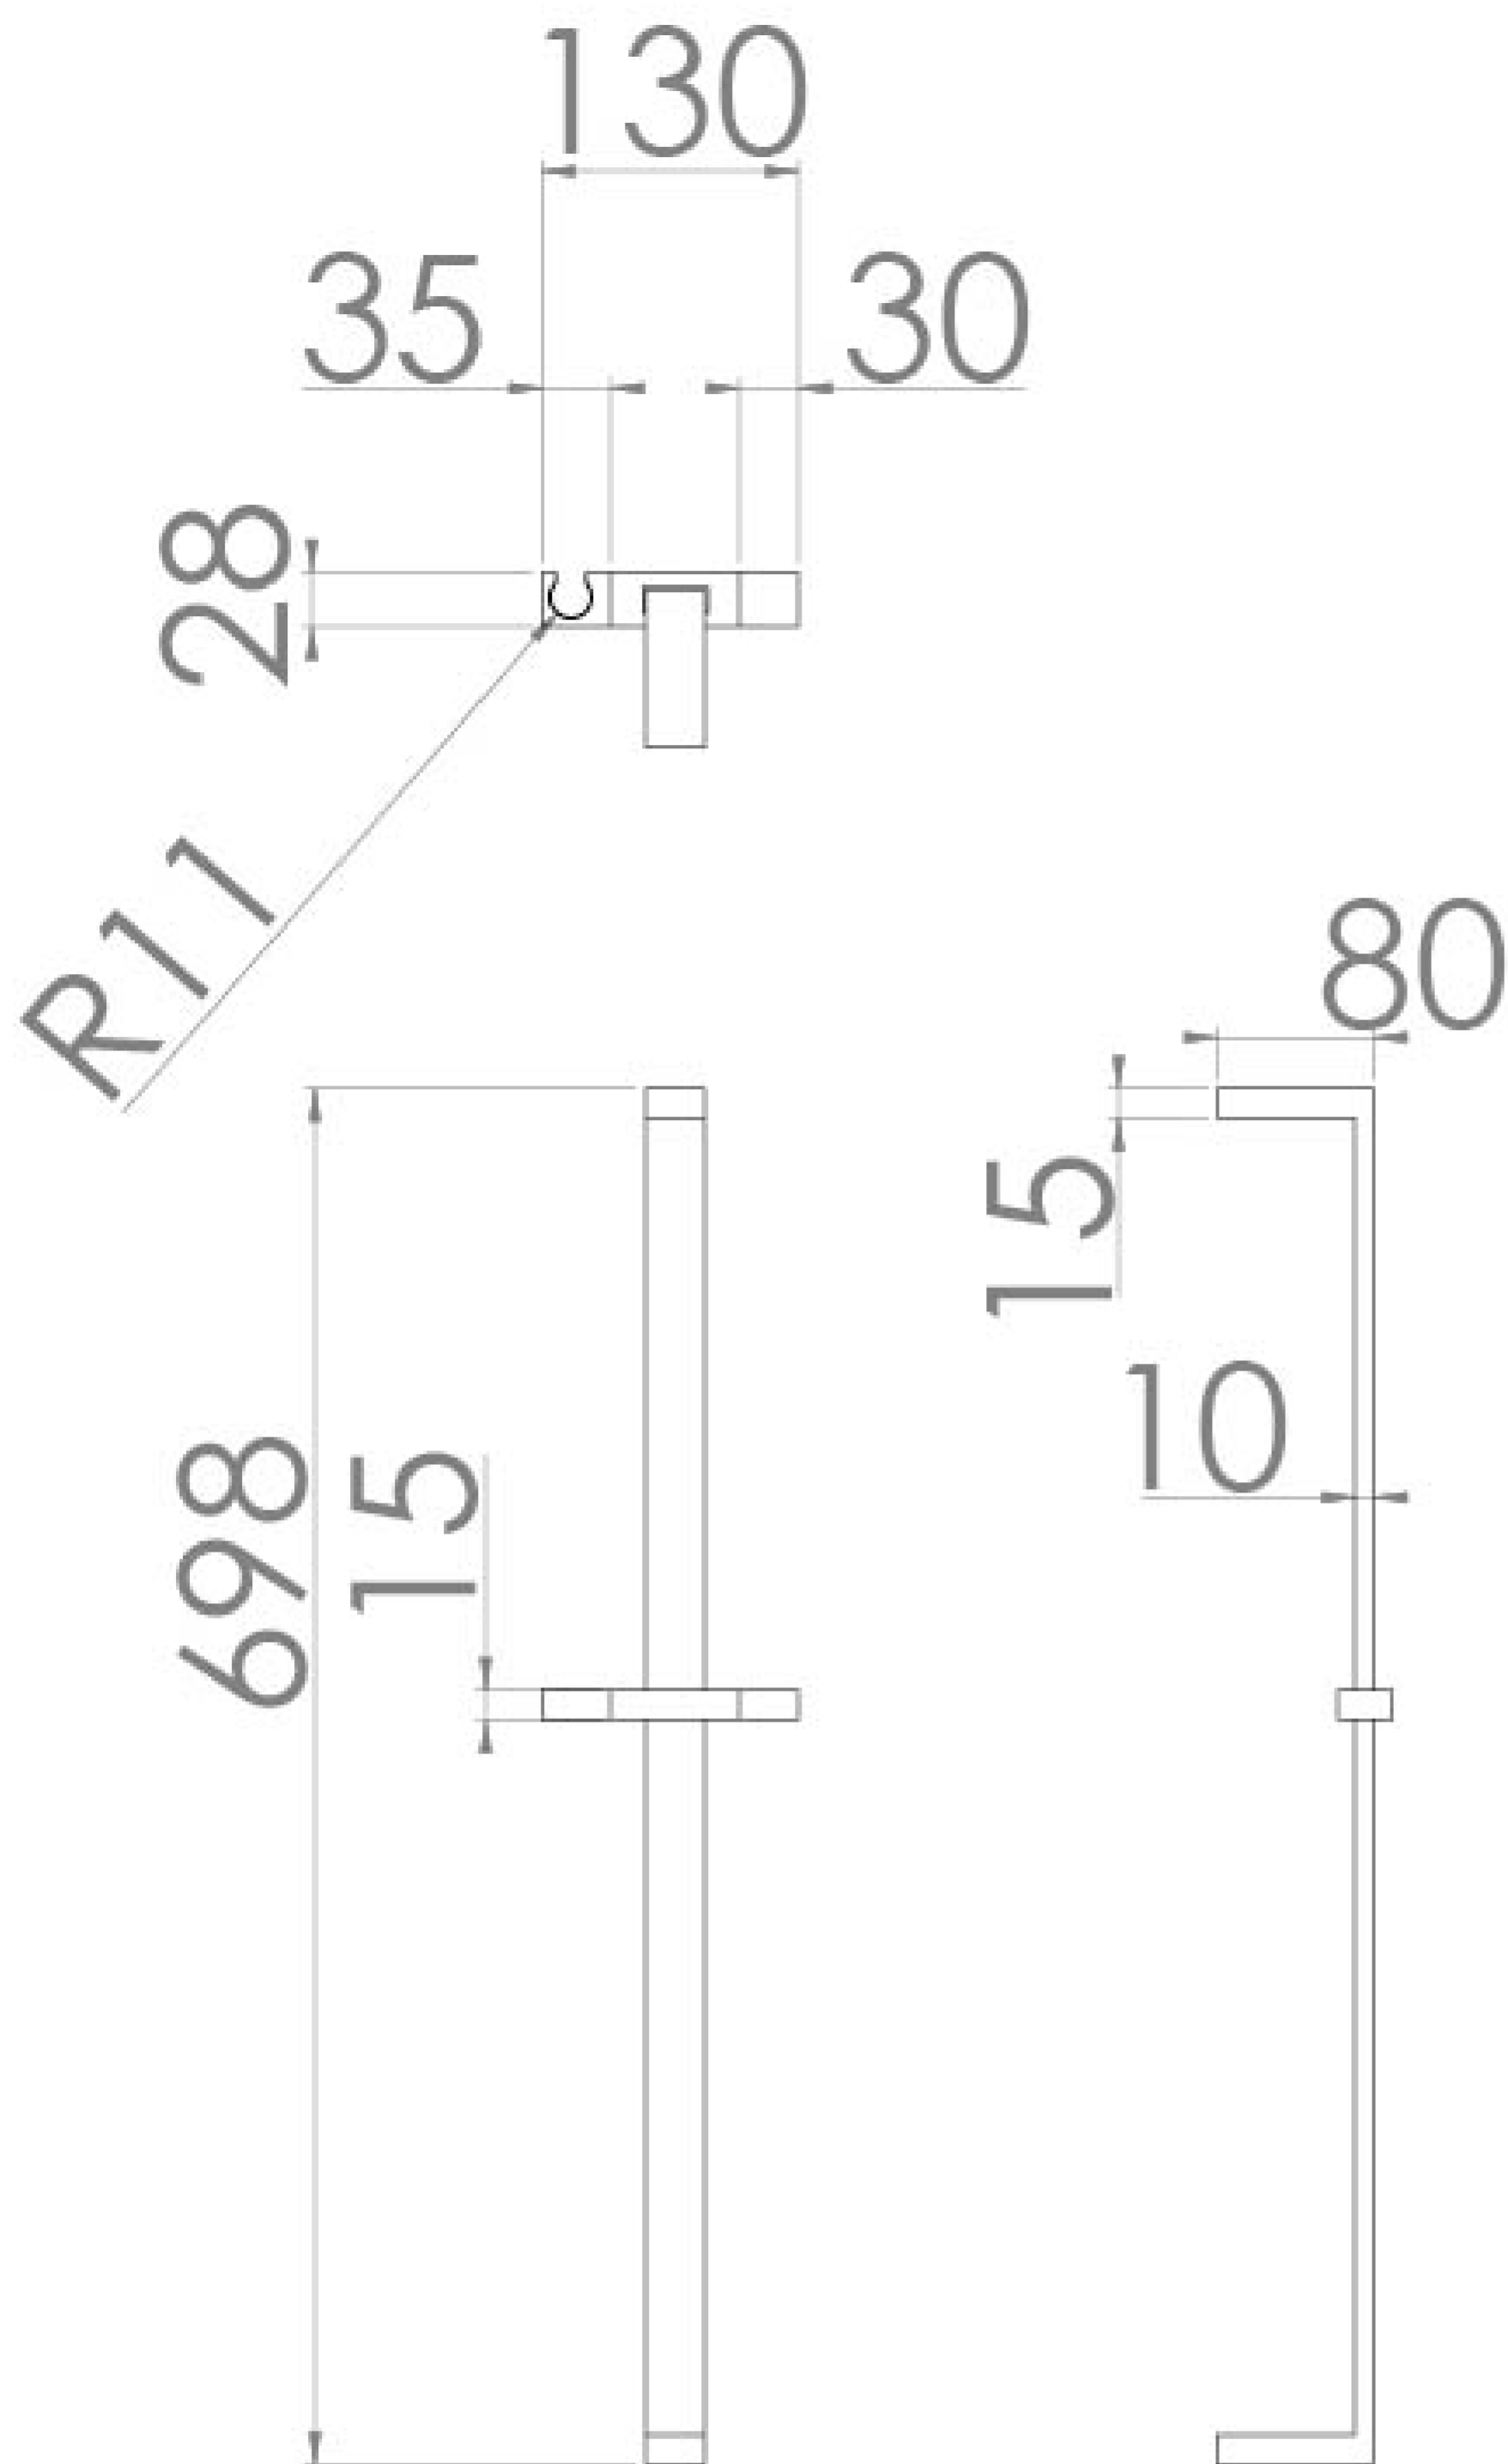

TOOGA SQUARE SHOWER SLIDER RAIL - MATTE BLACK

Product Code: TO231.MB

PRODUCT INFORMATION

Finish:	Matte Black (Electroplated)
Height:	698mm
Width:	130mm
Depth:	80mm
Material	Brass
Weight	1.1kg
Guarantee	5 years

DESCRIPTION

The TOOGA brassware collection features products that will be the focal point of any bathroom with its sharp, sleek lines.

This TOOGA shower slider rail in matte black works with our TOOGA shower handsets to create a simplistic shower set up. It has a movable bracket & holder so you can adjust the height of your shower handset easily, whilst the rail itself stays fixed to the wall.