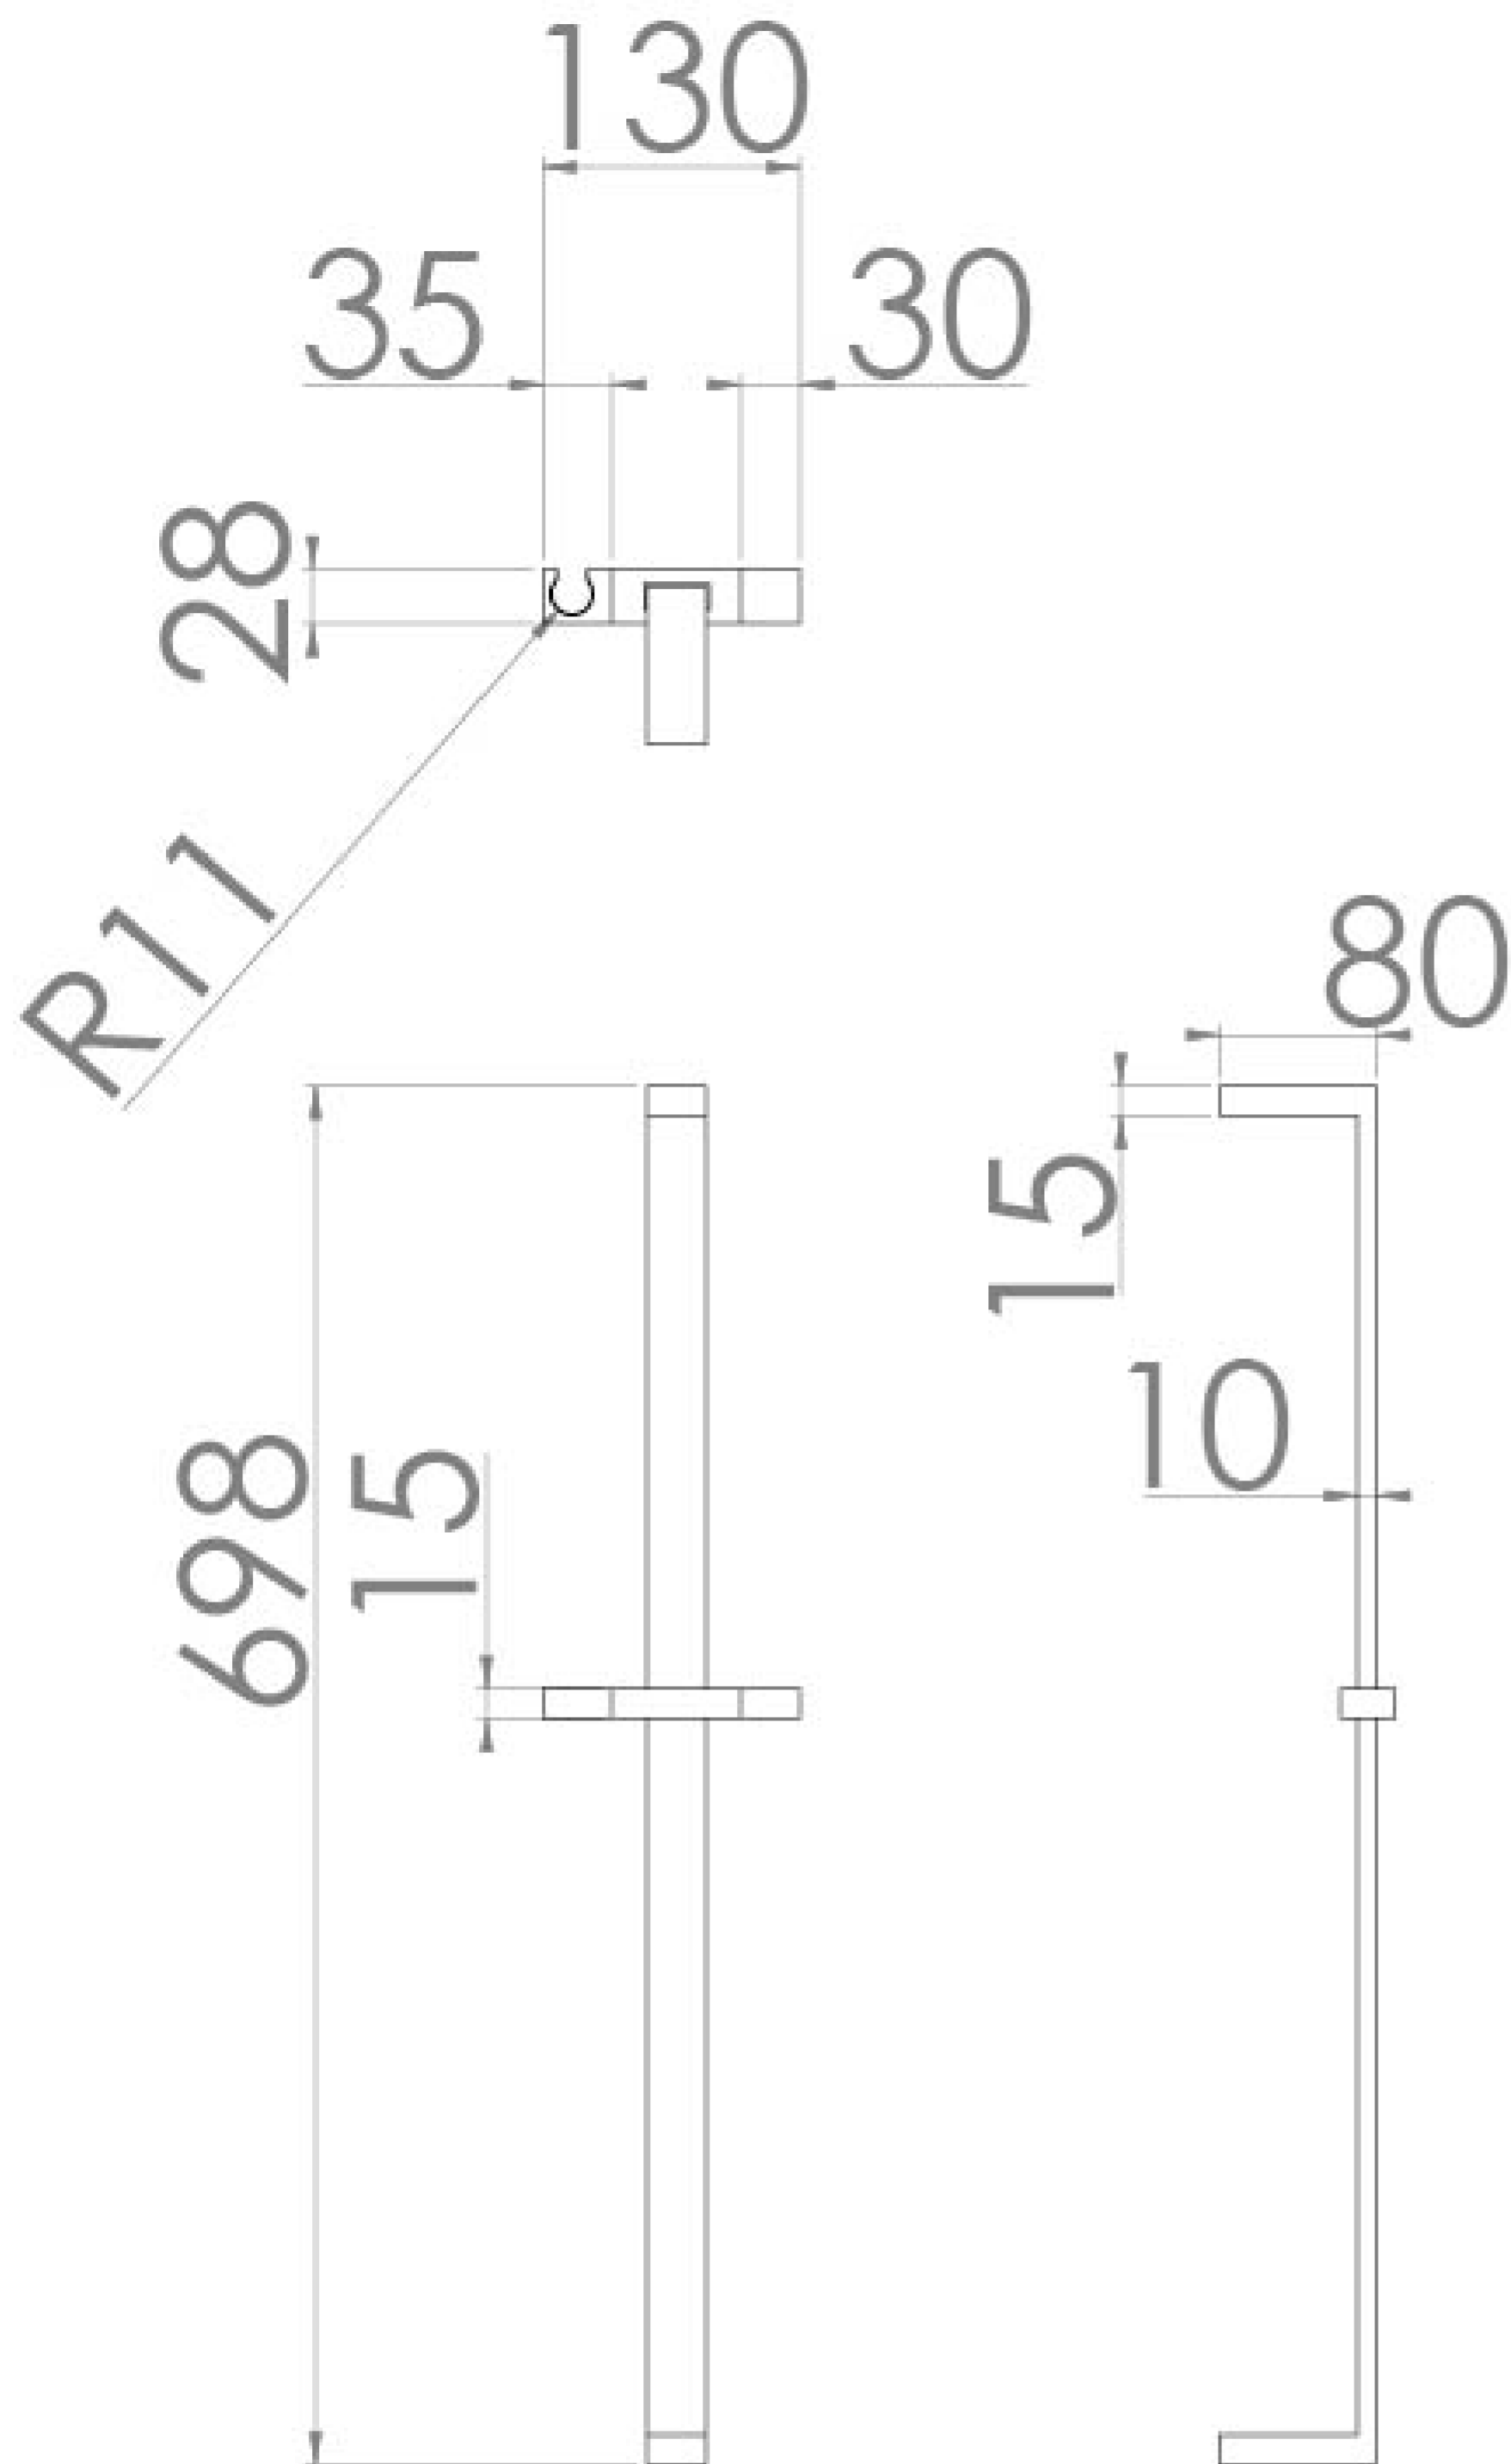

Saneux reserves the right to alter the specifications and product range without prior notice. Dimensions are given as a guide only. Dimensions should not be used for surrounding furniture, fixtures and fittings until the product is on site.