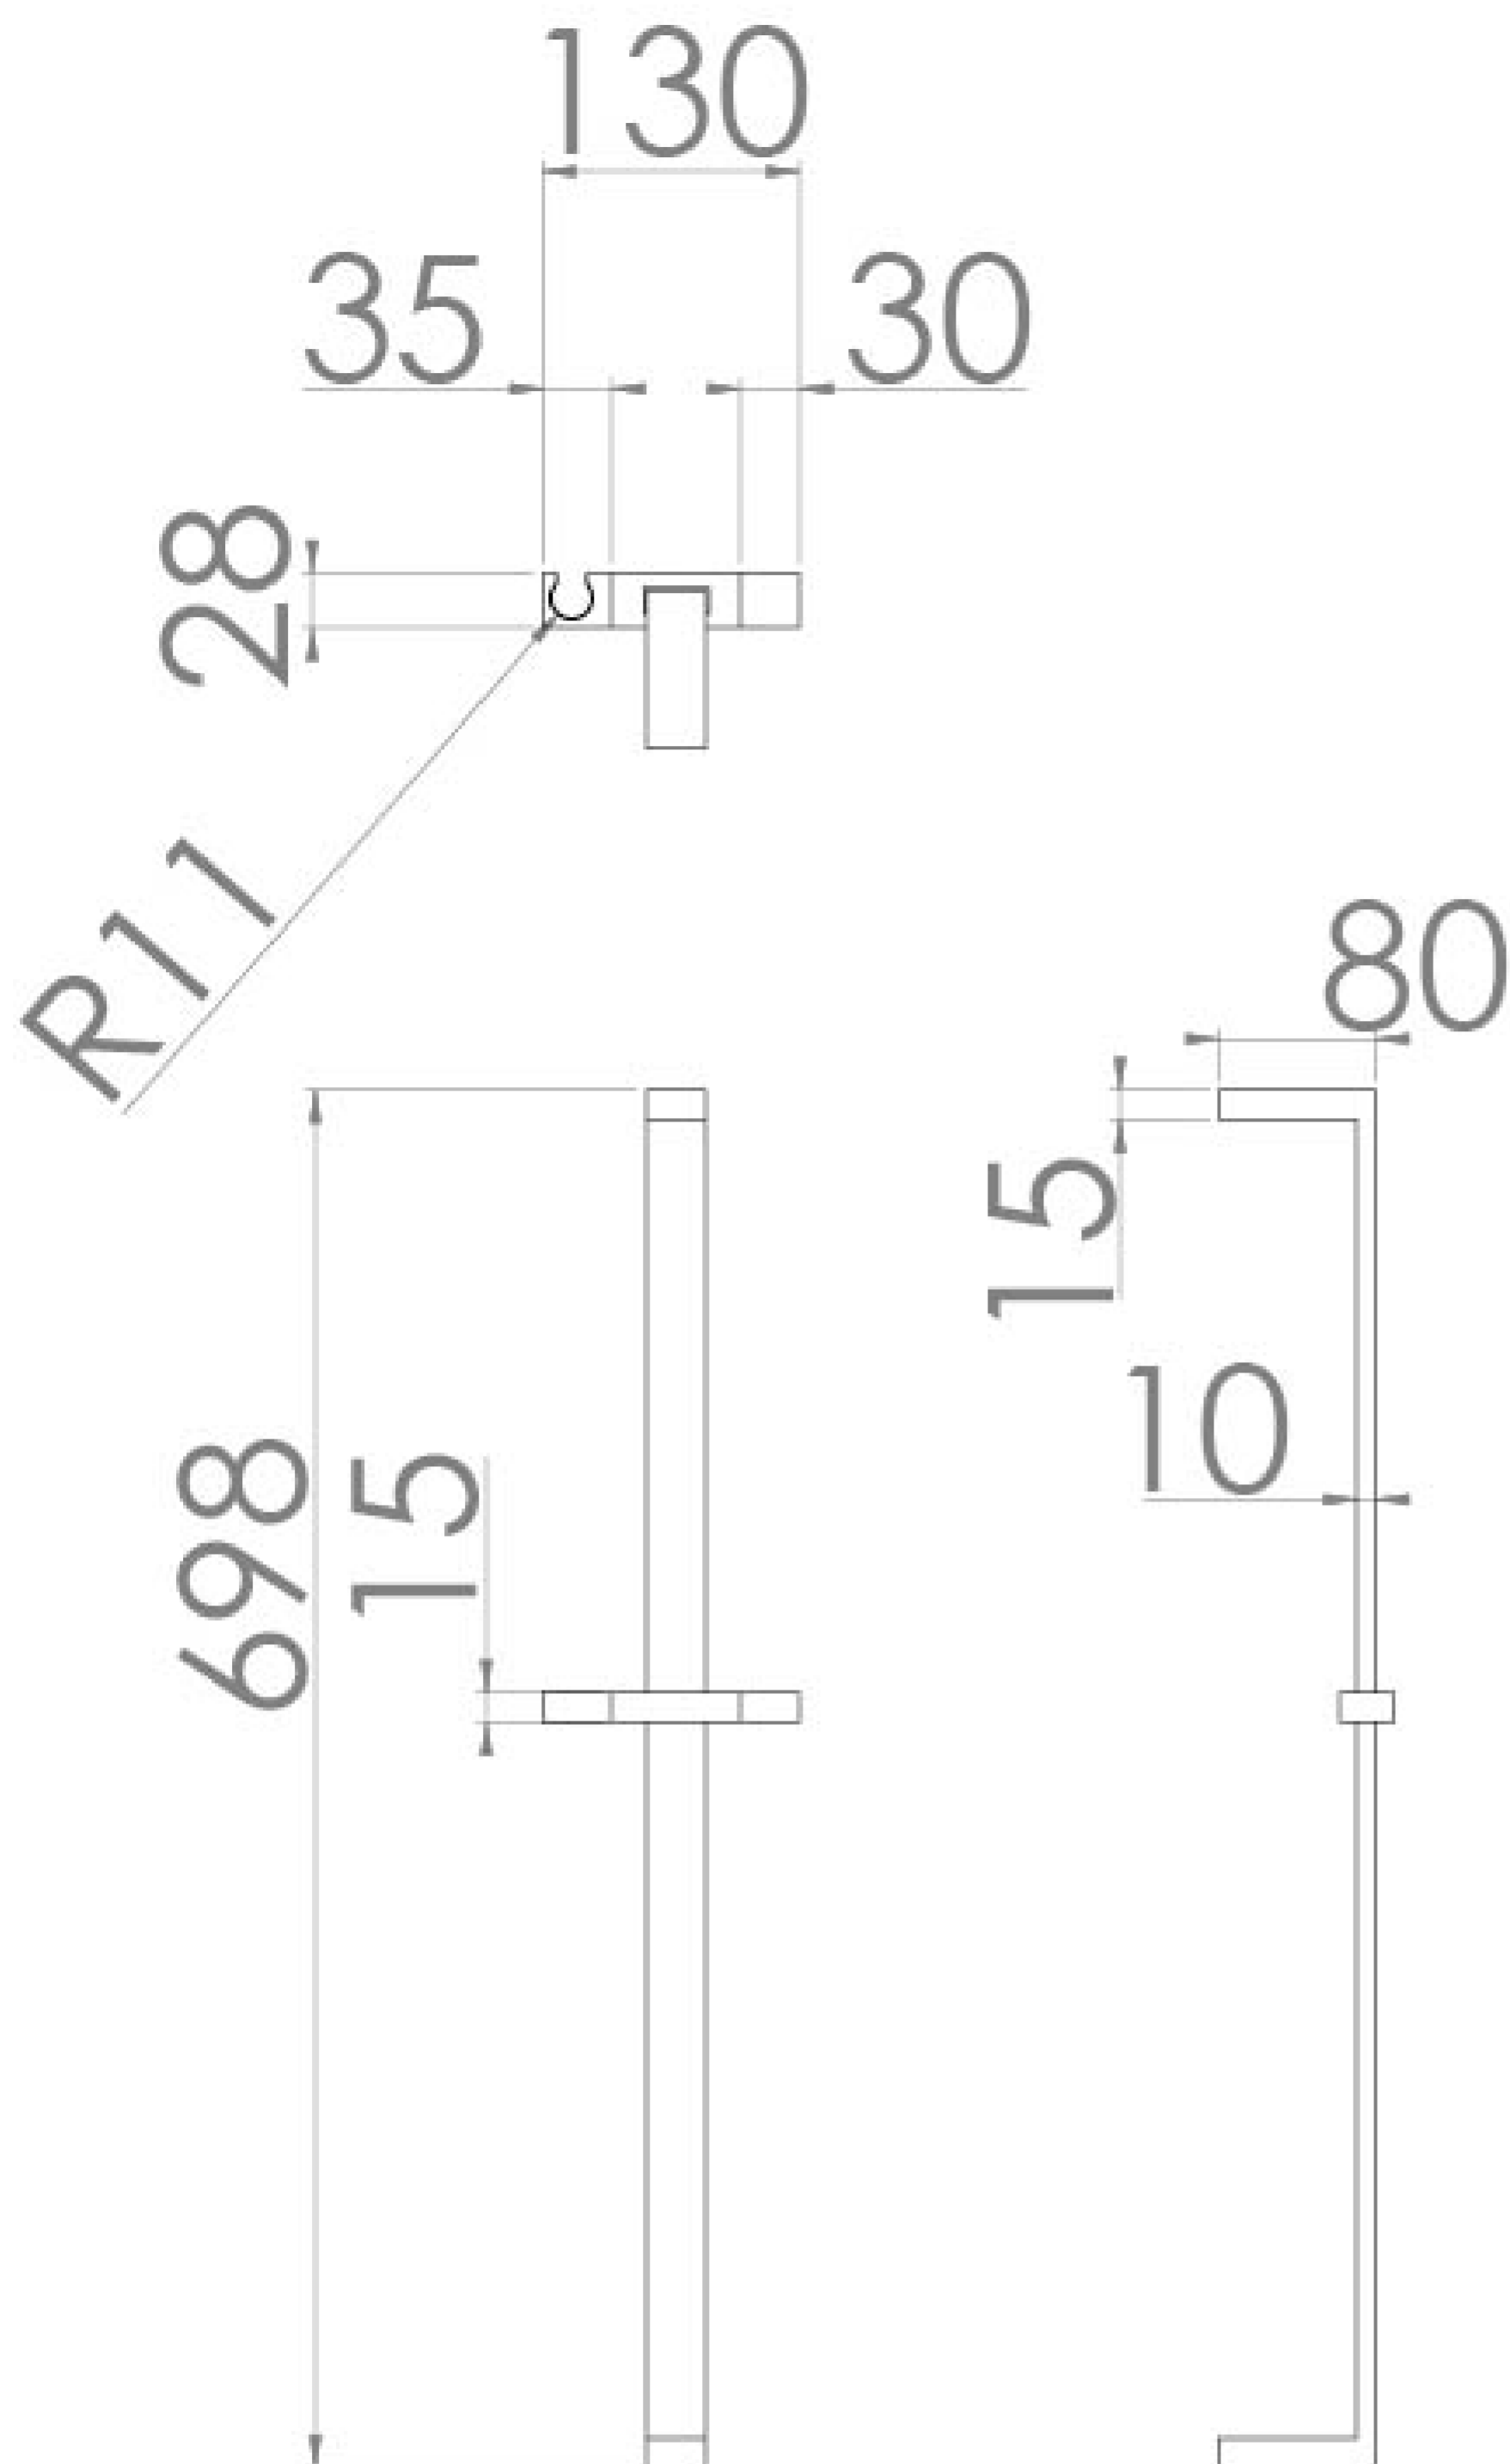

TOOGA SQUARE SHOWER SLIDER RAIL - CHROME

PRODUCT INFORMATION

Finish:	Chrome
Height:	698mm
Width:	130mm
Depth:	80mm
Material	Brass
Weight	1.1kg
Guarantee	5 years

Product Code: TO231

DESCRIPTION

The TOOGA brassware collection features products that will be the focal point of any bathroom with its sharp, sleek lines.

This TOOGA shower slider rail in chrome works with our TOOGA shower handsets to create a simplistic shower set up. It has a movable bracket & holder so you can adjust the height of your shower handset easily, whilst the rail itself stays fixed to the wall.