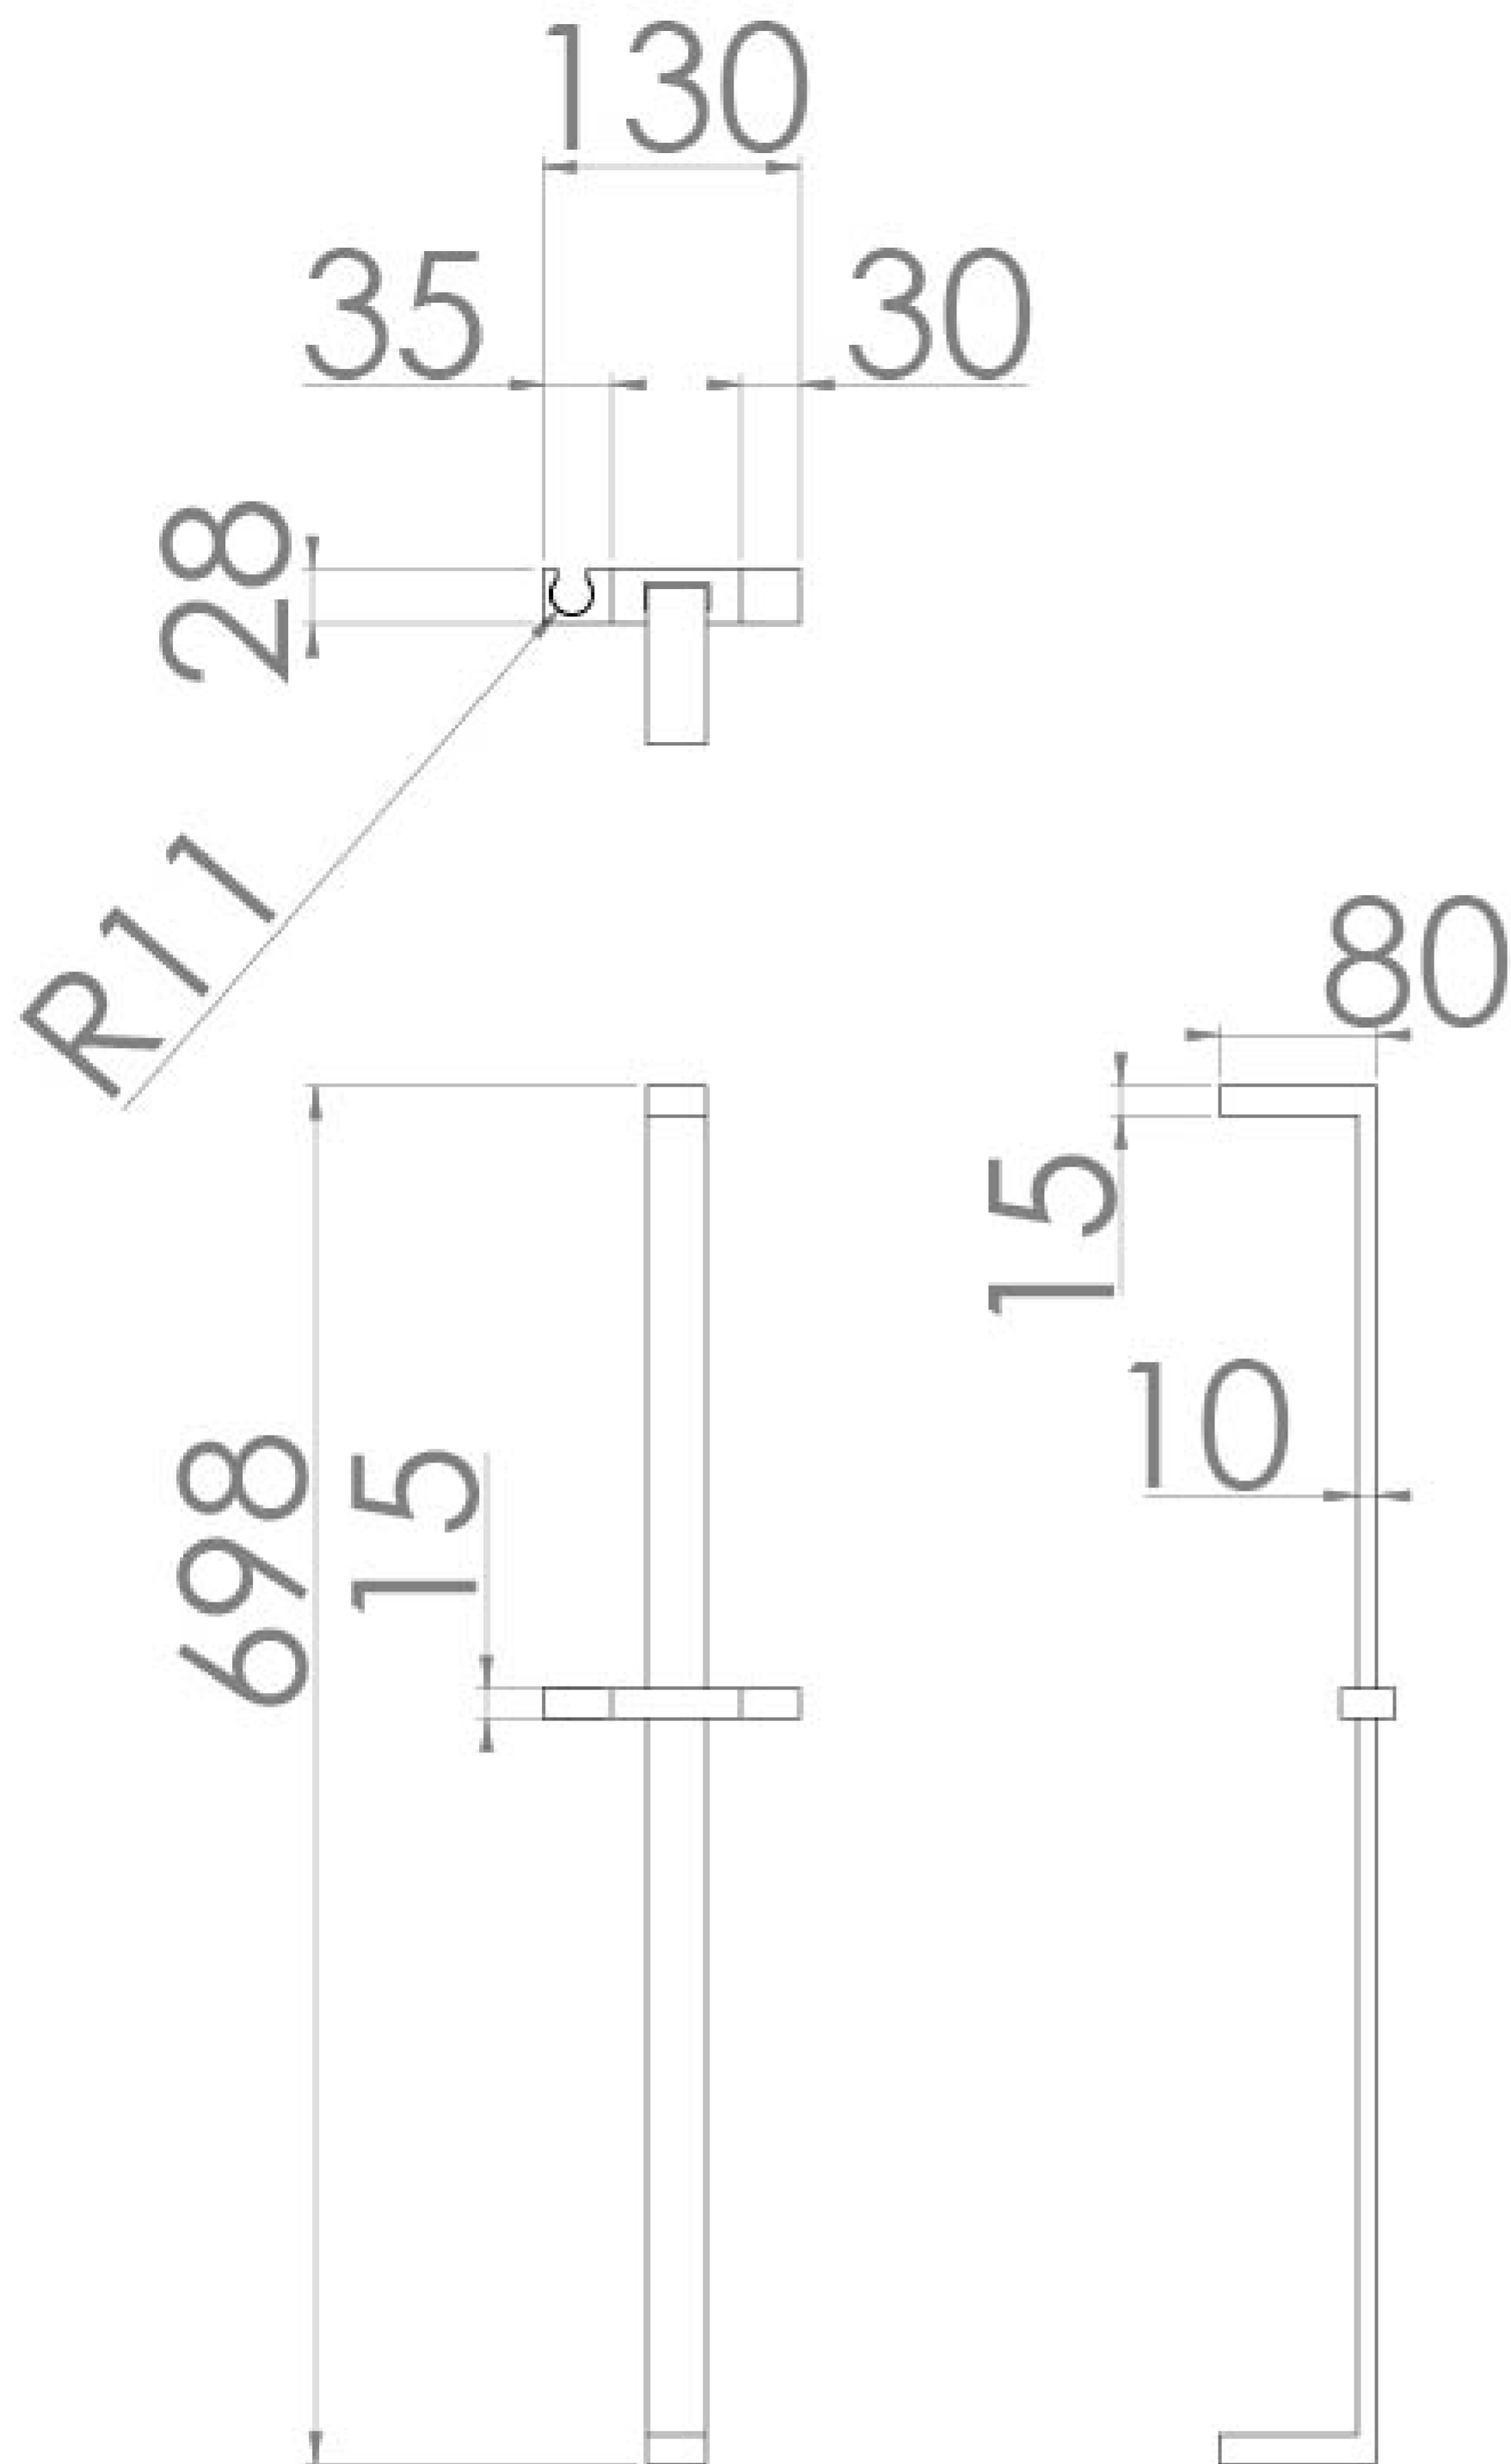

TOOGA SQUARE SHOWER SLIDER RAIL - CHROME

PRODUCT INFORMATION

Finish:	Chrome
Height:	698mm
Width:	130mm
Depth:	80mm
Material	Brass
Weight	1.1kg
Guarantee	5 years

Product Code: TO231

DESCRIPTION

The TOOGA brassware collection features products that will be the focal point of any bathroom with its sharp, sleek lines.

This TOOGA shower slider rail in chrome works with our TOOGA shower handsets to create a simplistic shower set up. It has a movable bracket & holder so you can adjust the height of your shower handset easily, whilst the rail itself stays fixed to the wall.