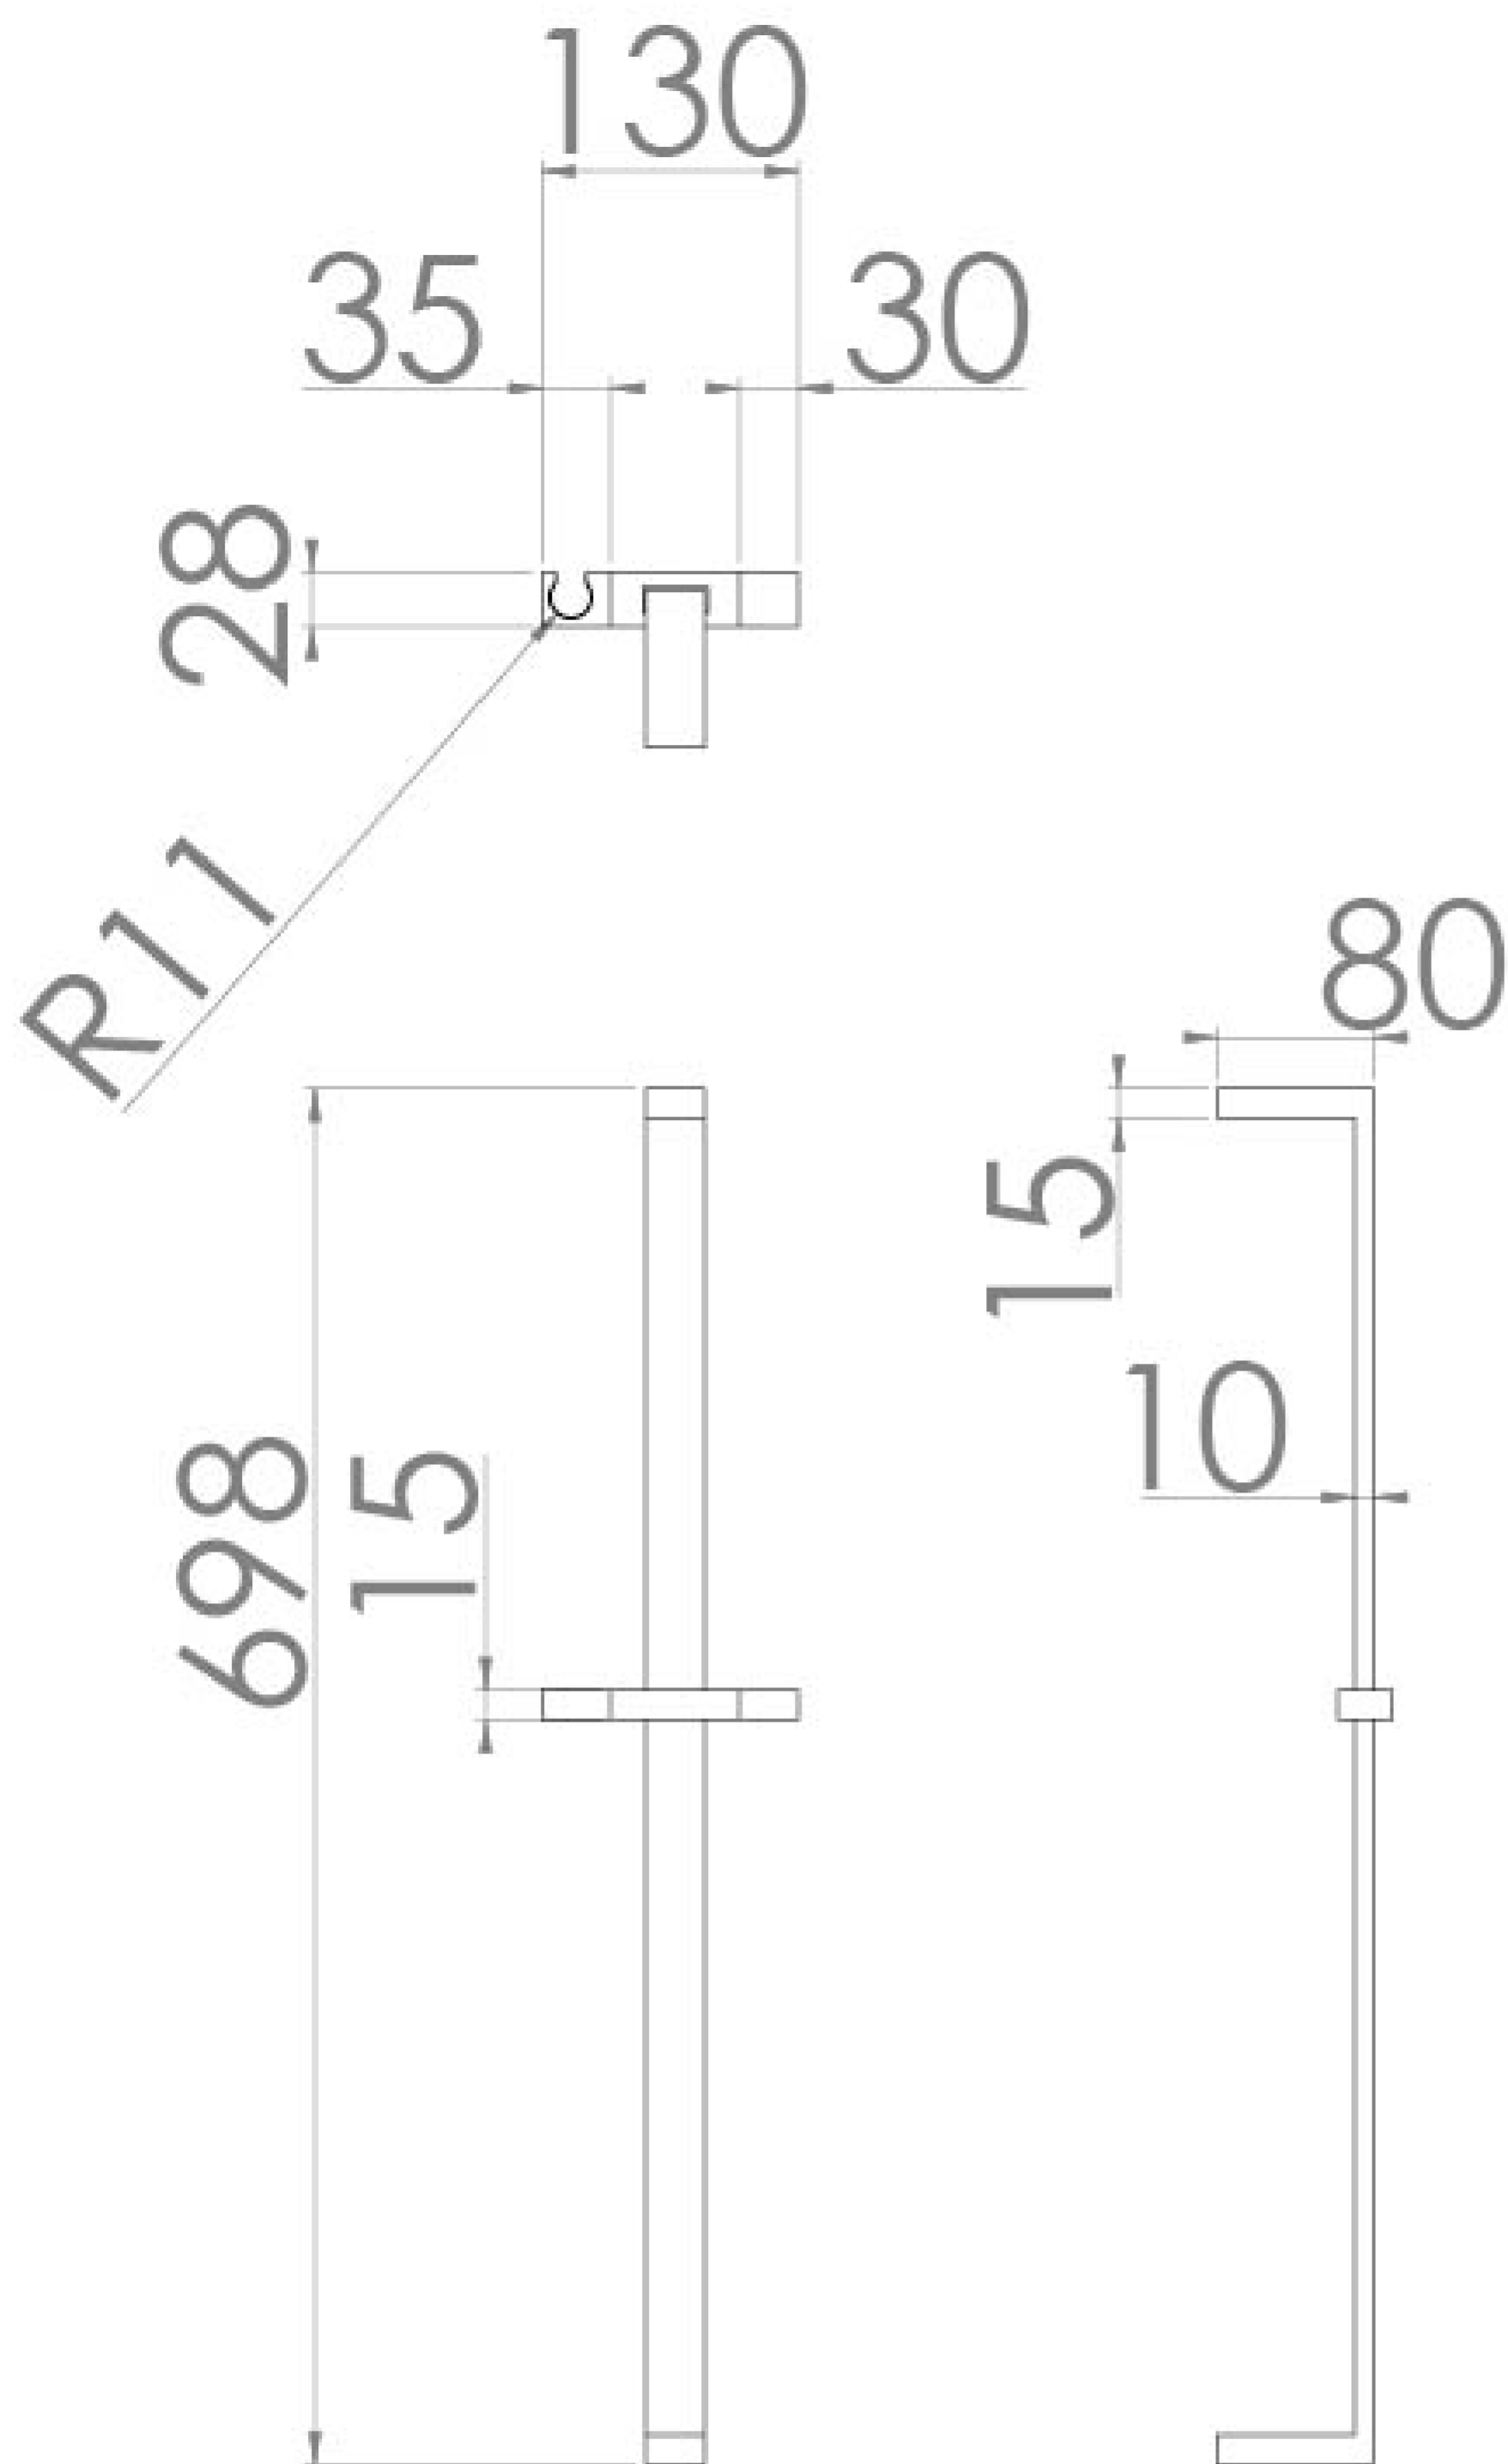

TOOGA SQUARE SHOWER SLIDER RAIL - CHROME

PRODUCT INFORMATION

Finish:	Chrome
Height:	698mm
Width:	130mm
Depth:	80mm
Material	Brass
Weight	1.1kg
Guarantee	5 years

Product Code: TO231

DESCRIPTION

The TOOGA brassware collection features products that will be the focal point of any bathroom with its sharp, sleek lines.

This TOOGA shower slider rail in chrome works with our TOOGA shower handsets to create a simplistic shower set up. It has a movable bracket & holder so you can adjust the height of your shower handset easily, whilst the rail itself stays fixed to the wall.