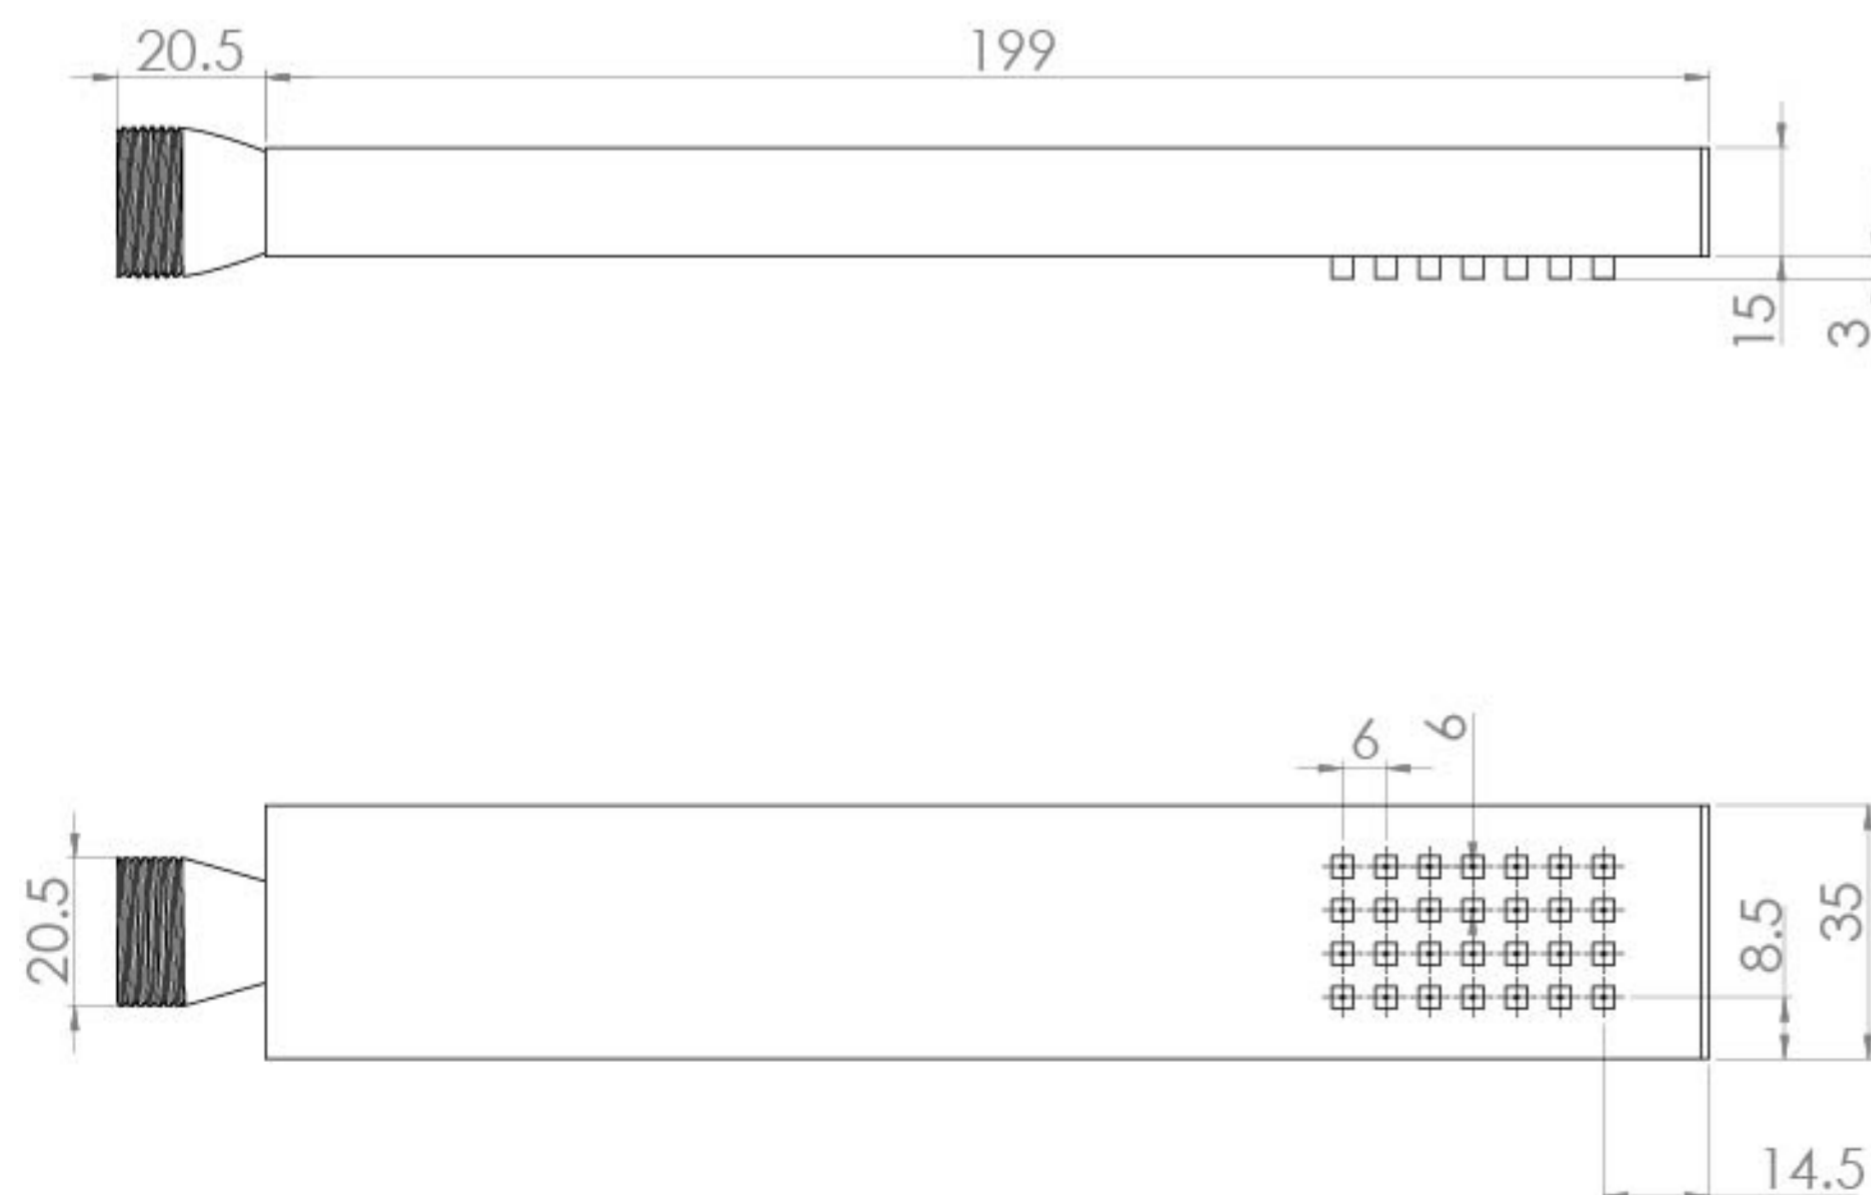

TOOGA SLIM SQUARE SHOWER HANDSET - MATTE BLACK

Product Code: TO230.MB

PRODUCT INFORMATION

Finish:	Matte Black (Electroplated)
Height:	220mm
Width:	35mm
Depth:	20.5mm
Material:	Brass
Weight:	0.21kg
Approvals/Standards:	WRAS
Guarantee:	5 years

DESCRIPTION

The TOOGA brassware collection features products that will be the focal point of any bathroom with its sharp, sleek lines.

This TOOGA handset in matte black has a slim design that will make your shower set up feel ultimately minimalist and modern. Pair it with our TOOGA outlet elbow & holder in addition to a shower head, or on its own with a slider shower rail.

TECHNICAL DRAWING

FLOW RATE

- 0.5 Bar - Flowrate: 4.8 l/min
- 1 Bar - Flowrate: 6.7 l/min
- 2 Bar - Flowrate: 14.7 l/min
- 3 Bar - Flowrate: 18.4 l/min
- 4 Bar - Flowrate: 20.05 l/min
- 5 Bar - Flowrate: 24 l/min