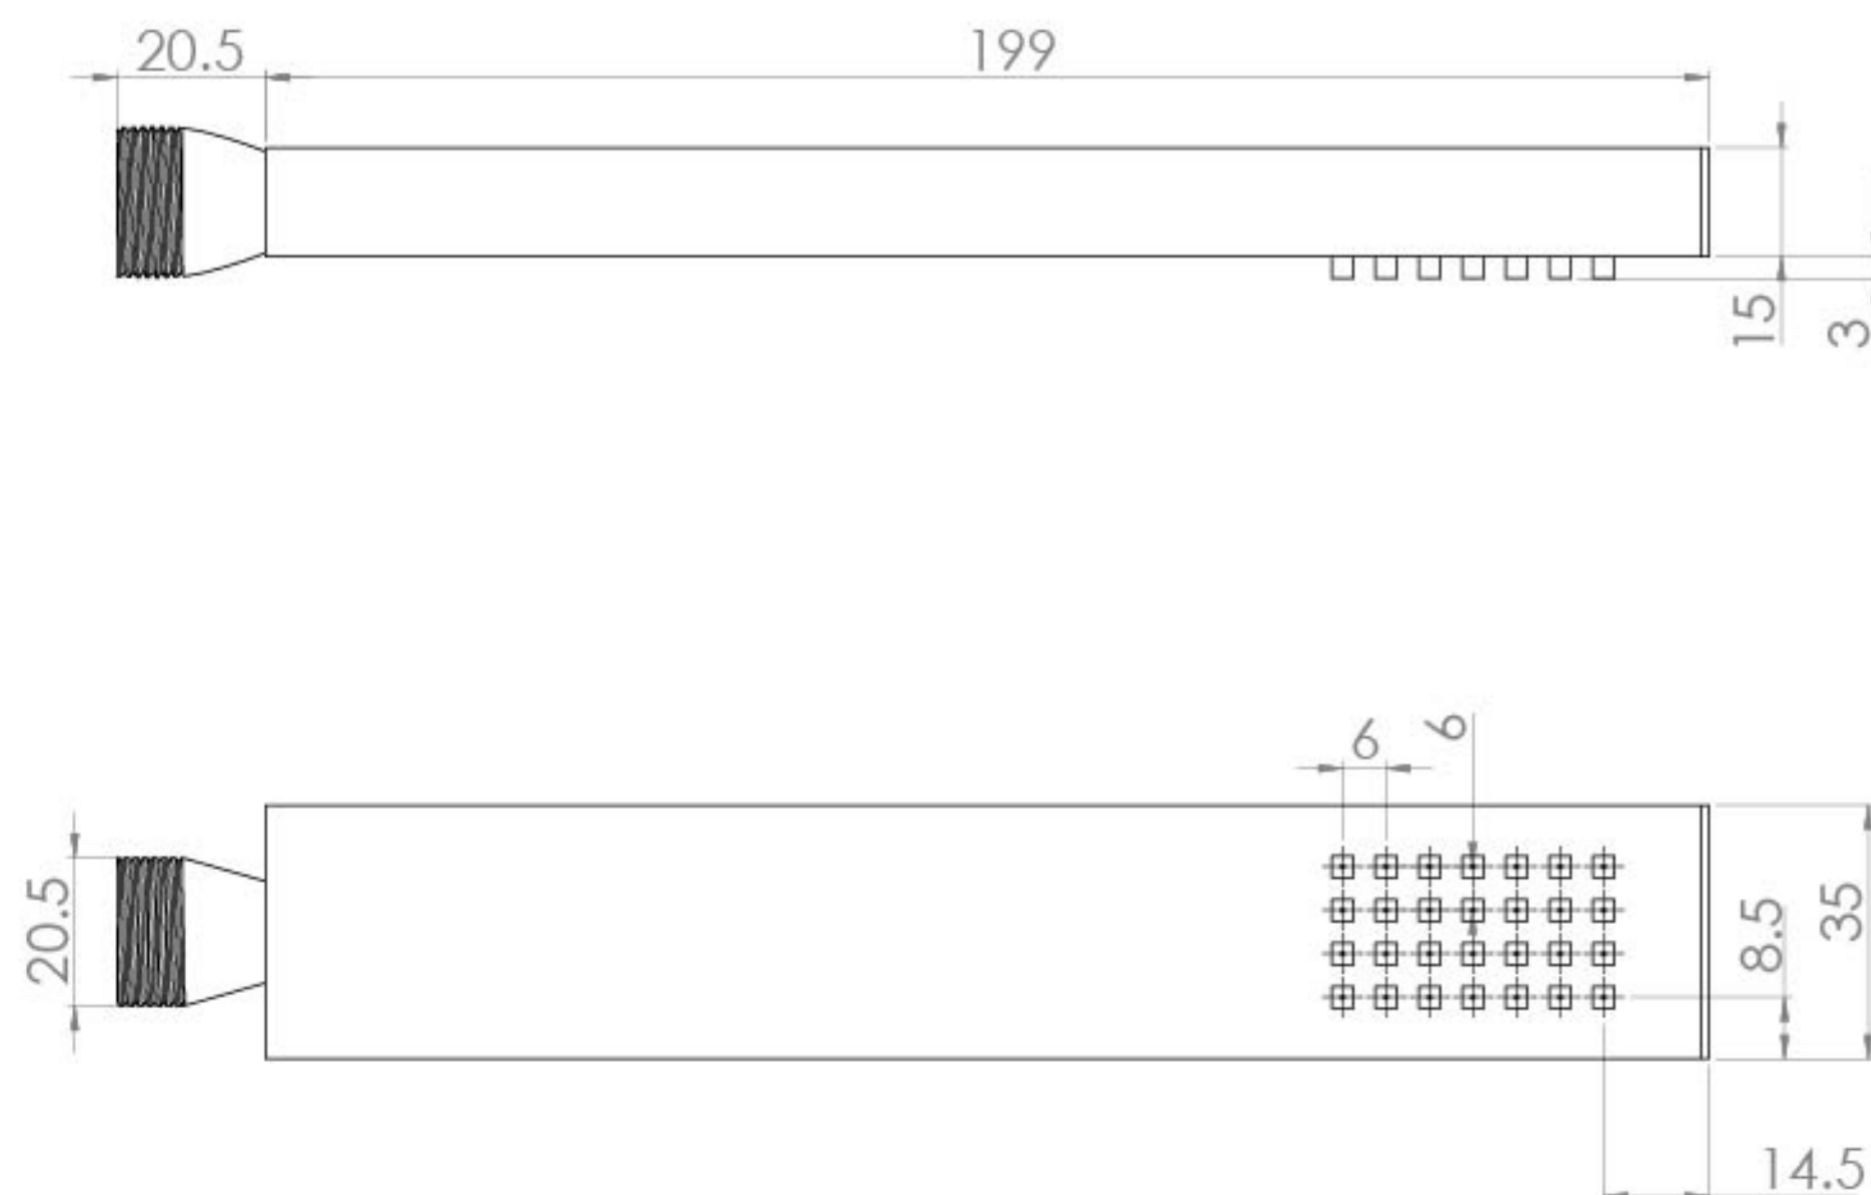

TOOGA SLIM SQUARE SHOWER HANDSET - MATTE BLACK

Product Code: TO230.MB

PRODUCT INFORMATION

| | |
|---------------------|-----------------------------|
| Finish: | Matte Black (Electroplated) |
| Height: | 220mm |
| Width: | 35mm |
| Depth: | 20.5mm |
| Material | Brass |
| Weight | 0.21kg |
| Approvals/Standards | WRAS |
| Guarantee | 5 years |

DESCRIPTION

The TOOGA brassware collection features products that will be the focal point of any bathroom with its sharp, sleek lines.

This TOOGA handset in matte black has a slim design that will make your shower set up feel ultimately minimalist and modern. Pair it with our TOOGA outlet elbow & holder in addition to a shower head, or on its own with a slider shower rail.

TECHNICAL DRAWING

FLOW RATE

- 0.5 Bar - Flowrate: 4.8 l/min
- 1 Bar - Flowrate: 6.7 l/min
- 2 Bar - Flowrate: 14.7 l/min
- 3 Bar - Flowrate: 18.4 l/min
- 4 Bar - Flowrate: 20.05 l/min
- 5 Bar - Flowrate: 24 l/min