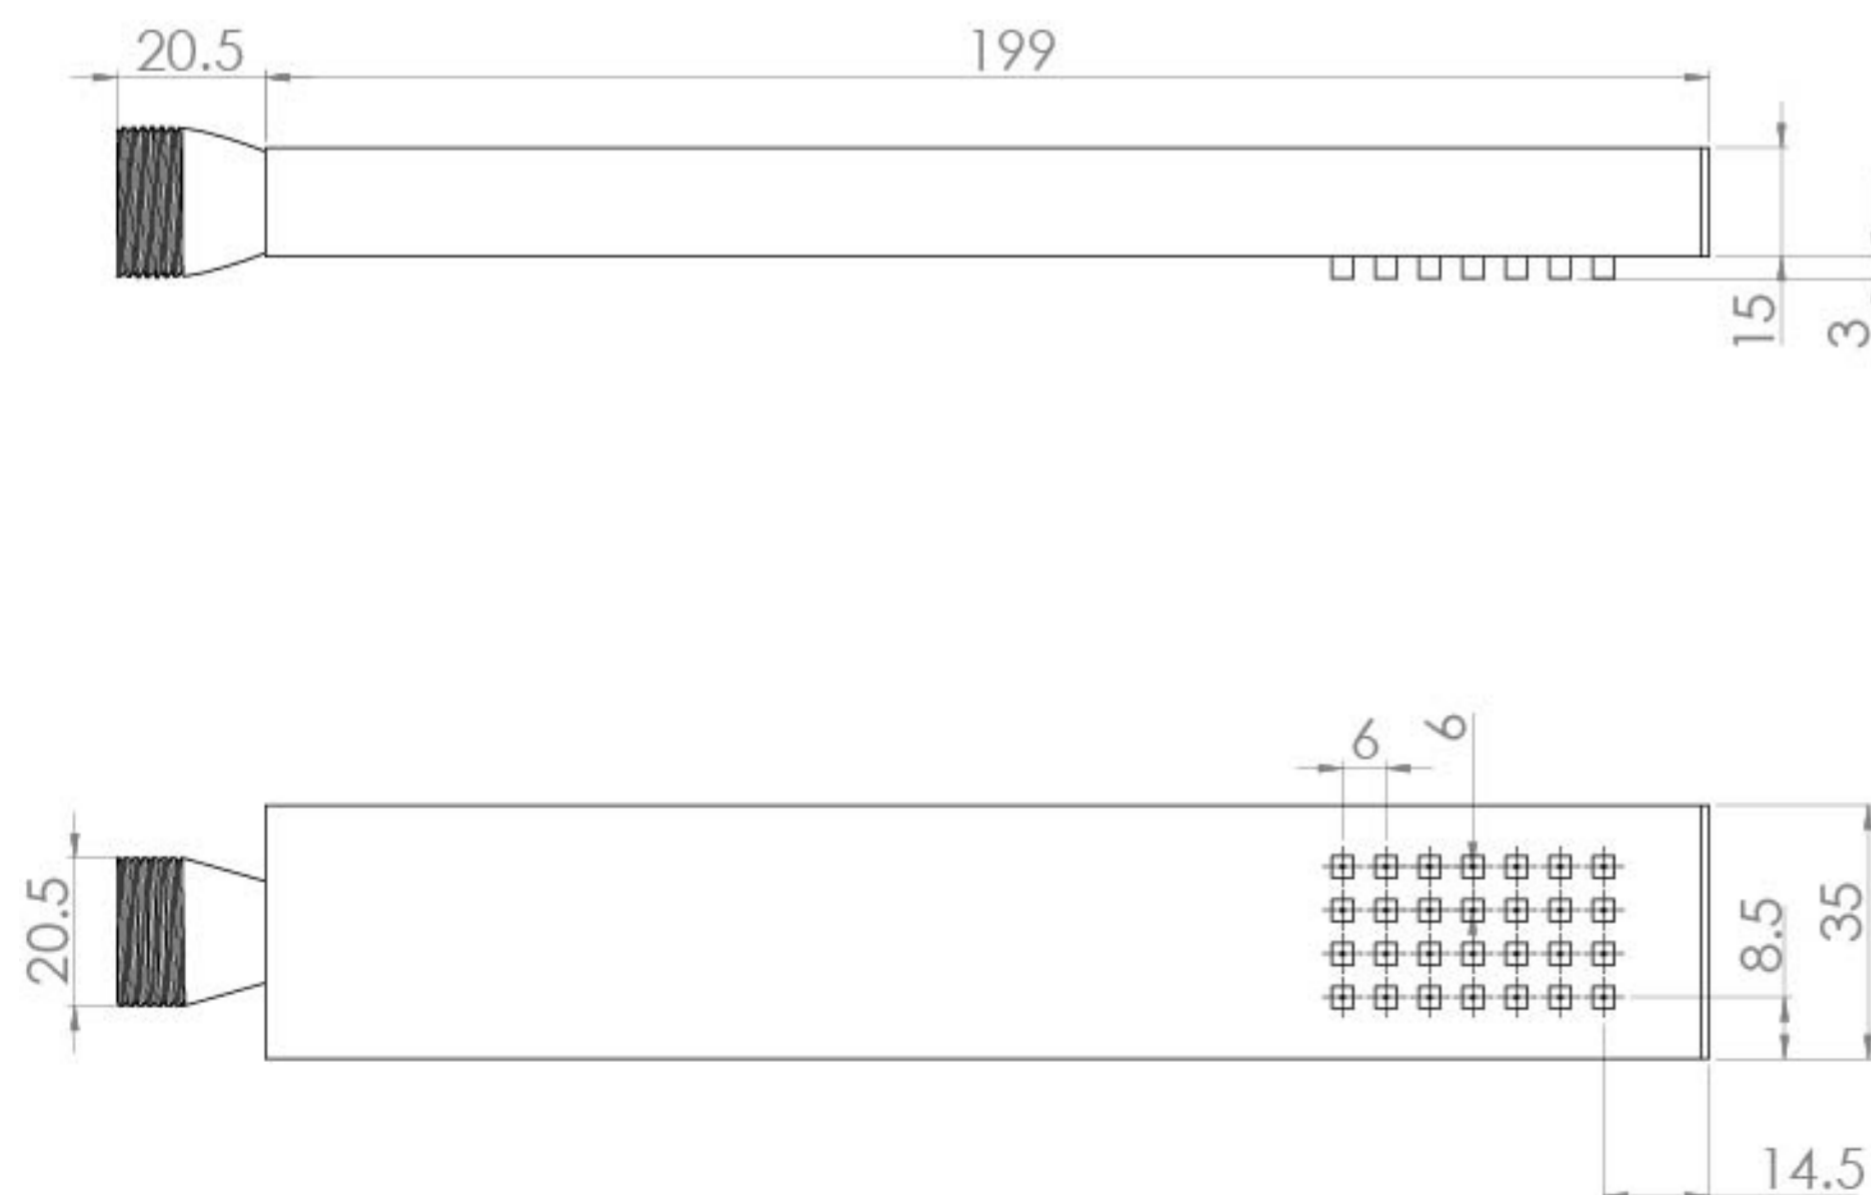

TOOGA SLIM SQUARE SHOWER HANDSET - MATTE BLACK

Product Code: TO230.MB

PRODUCT INFORMATION

Finish:	Matte Black (Electroplated)
Height:	220mm
Width:	35mm
Depth:	20.5mm
Material	Brass
Weight	0.21kg
Approvals/Standards	WRAS
Guarantee	5 years

DESCRIPTION

The TOOGA brassware collection features products that will be the focal point of any bathroom with its sharp, sleek lines.

This TOOGA handset in matte black has a slim design that will make your shower set up feel ultimately minimalist and modern. Pair it with our TOOGA outlet elbow & holder in addition to a shower head, or on its own with a slider shower rail.

TECHNICAL DRAWING

FLOW RATE

- 0.5 Bar - Flowrate: 4.8 l/min
- 1 Bar - Flowrate: 6.7 l/min
- 2 Bar - Flowrate: 14.7 l/min
- 3 Bar - Flowrate: 18.4 l/min
- 4 Bar - Flowrate: 20.05 l/min
- 5 Bar - Flowrate: 24 l/min