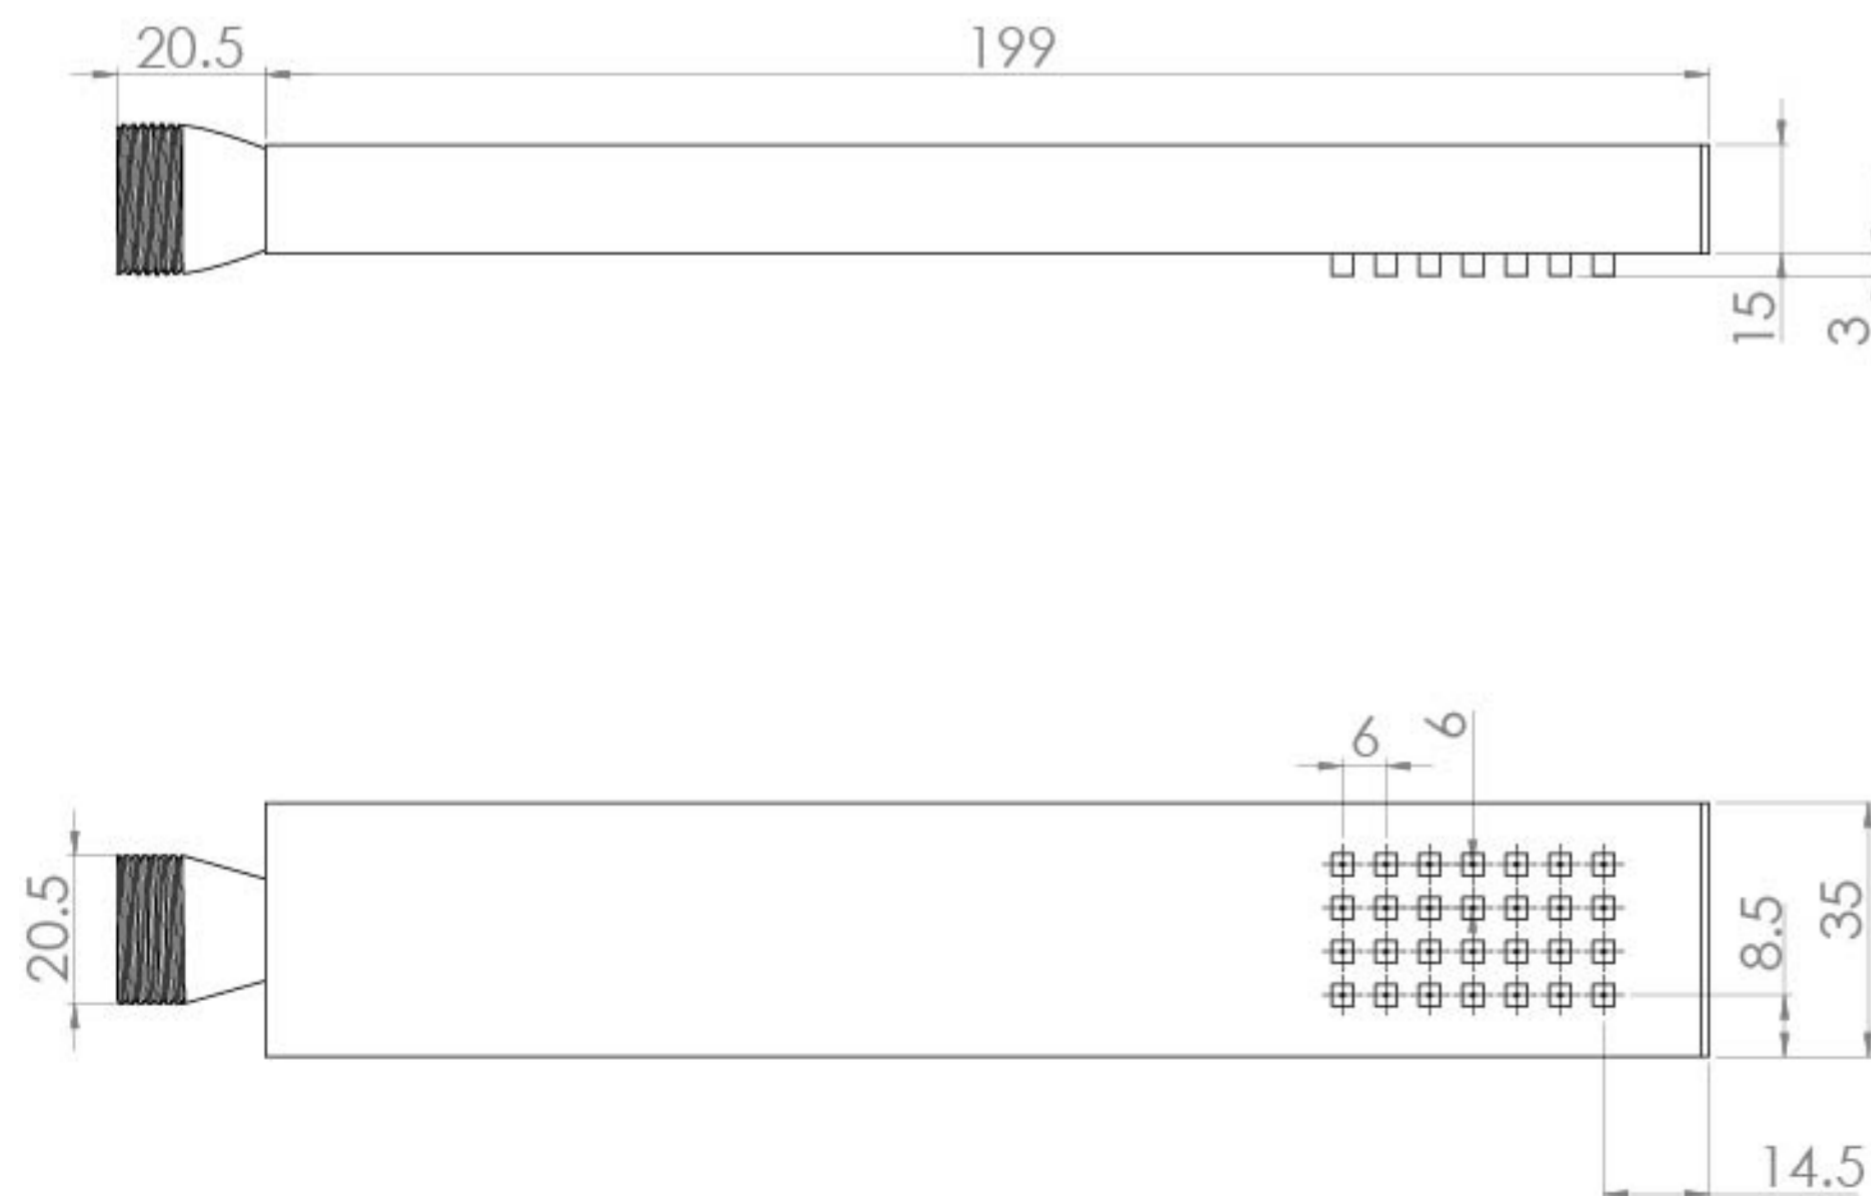

TOOGA SLIM SQUARE SHOWER HANDSET - CHROME

PRODUCT INFORMATION

Finish:	Chrome
Height:	220mm
Width:	35mm
Depth:	20.5mm
Material:	Brass
Weight:	0.21kg
Approvals/Standards:	WRAS
Guarantee:	5 years

Product Code: TO230

DESCRIPTION

The TOOGA brassware collection features products that will be the focal point of any bathroom with its sharp, sleek lines.

This TOOGA handset in chrome has a slim design that will make your shower set up feel ultimately minimalist and modern. Pair it with our TOOGA outlet elbow & holder in addition to a shower head, or on its own with a slider shower rail.

TECHNICAL DRAWING

FLOW RATE

- 0.5 Bar - Flowrate: 4.8 l/min
- 1 Bar - Flowrate: 6.7 l/min
- 2 Bar - Flowrate: 14.7 l/min
- 3 Bar - Flowrate: 18.4 l/min
- 4 Bar - Flowrate: 20.05 l/min
- 5 Bar - Flowrate: 24 l/min