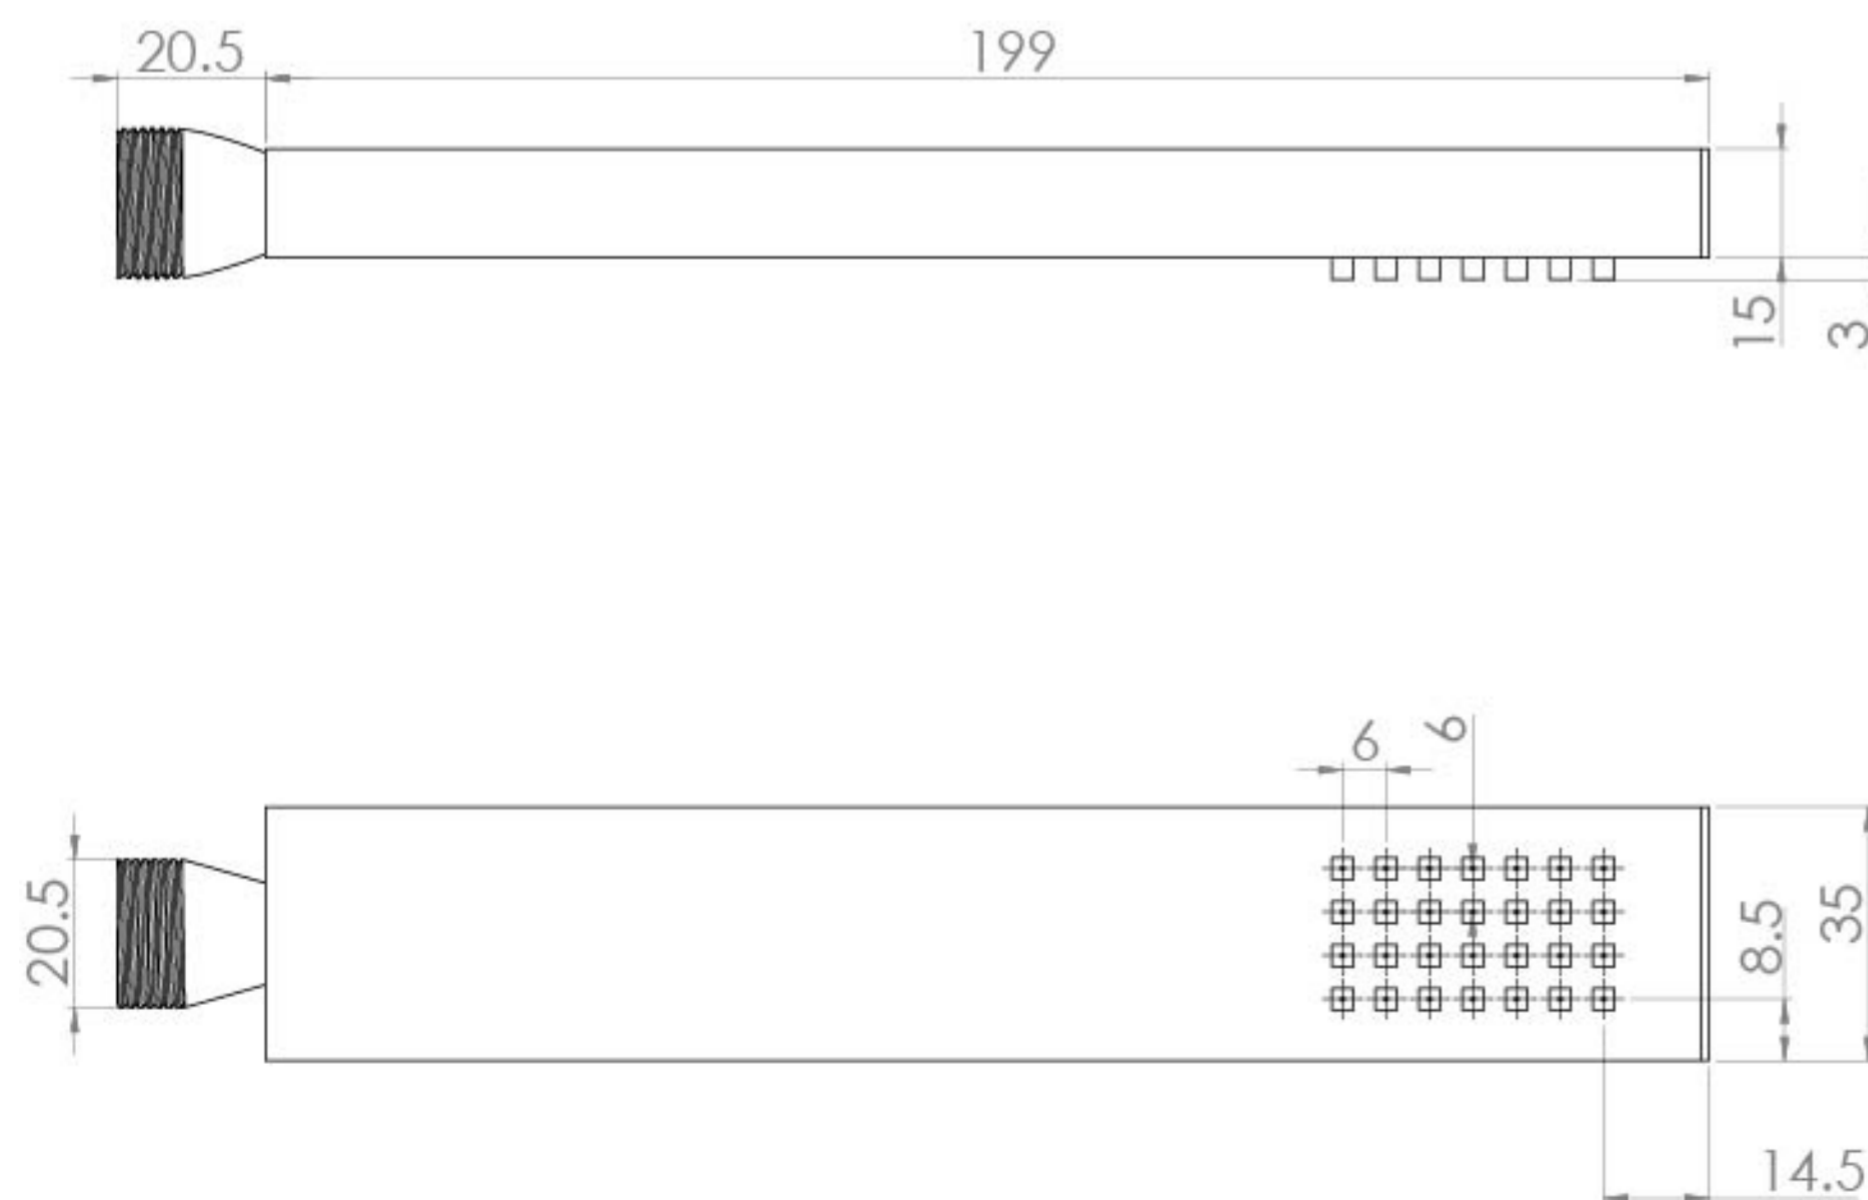

## PRODUCT INFORMATION

<b>Finish:</b>	Chrome
<b>Height:</b>	220mm
<b>Width:</b>	35mm
<b>Depth:</b>	20.5mm
<b>Material:</b>	Brass
<b>Weight:</b>	0.21kg
<b>Approvals/Standards:</b>	WRAS
<b>Guarantee:</b>	5 years

## FLOW RATE

- 0.5 Bar - Flowrate: 4.8 l/min
- 1 Bar - Flowrate: 6.7 l/min
- 2 Bar - Flowrate: 14.7 l/min
- 3 Bar - Flowrate: 18.4 l/min
- 4 Bar - Flowrate: 20.05 l/min
- 5 Bar - Flowrate: 24 l/min

Saneux reserves the right to alter the specifications and product range without prior notice. Dimensions are given as a guide only. Dimensions should not be used for surrounding furniture, fixtures and fittings until the product is on site.