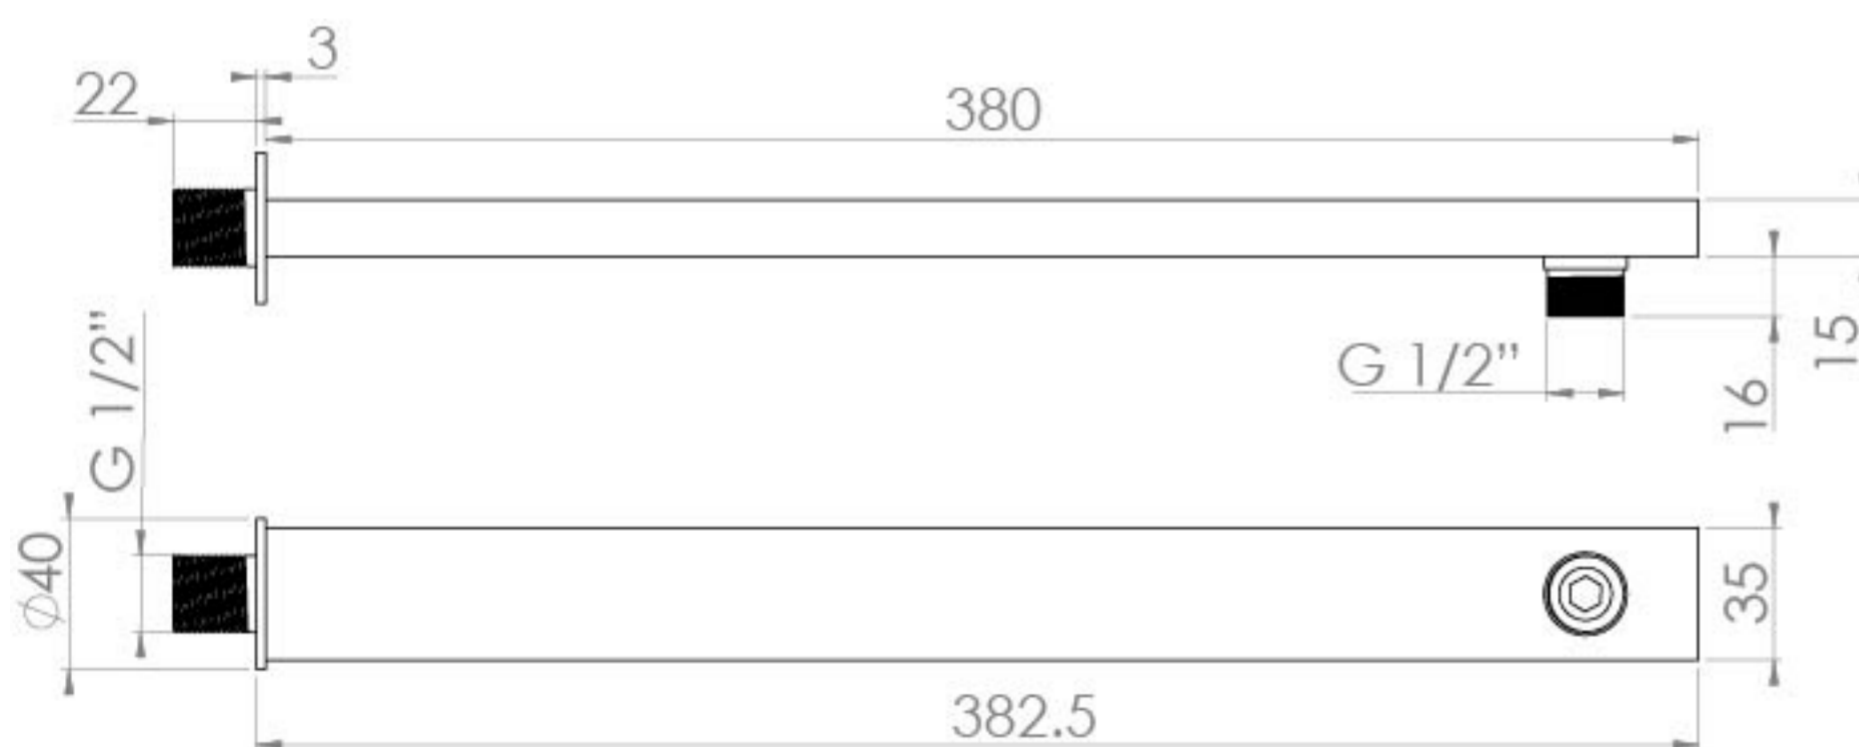

TOOGA 400MM WALL MOUNTED SHOWER ARM - MATTE BLACK

Product Code: TO229.MB

PRODUCT INFORMATION

Finish:	Matte Black (Electroplated)
Height:	424.5mm
Width:	40mm
Depth:	40mm
Material	Brass
Weight	0.47kg
Guarantee	5 years

DESCRIPTION

The TOOGA brassware collection features products that will be the focal point of any bathroom with its sharp, sleek lines.

This TOOGA wall mounted shower arm in matte black has a 400mm projection and can work with our selection of shower heads. It instantly creates a luxurious shower experience.

TECHNICAL DRAWING

Saneux reserves the right to alter the specifications and product range without prior notice. Dimensions are given as a guide only. Dimensions should not be used for surrounding furniture, fixtures and fittings until the product is on site.