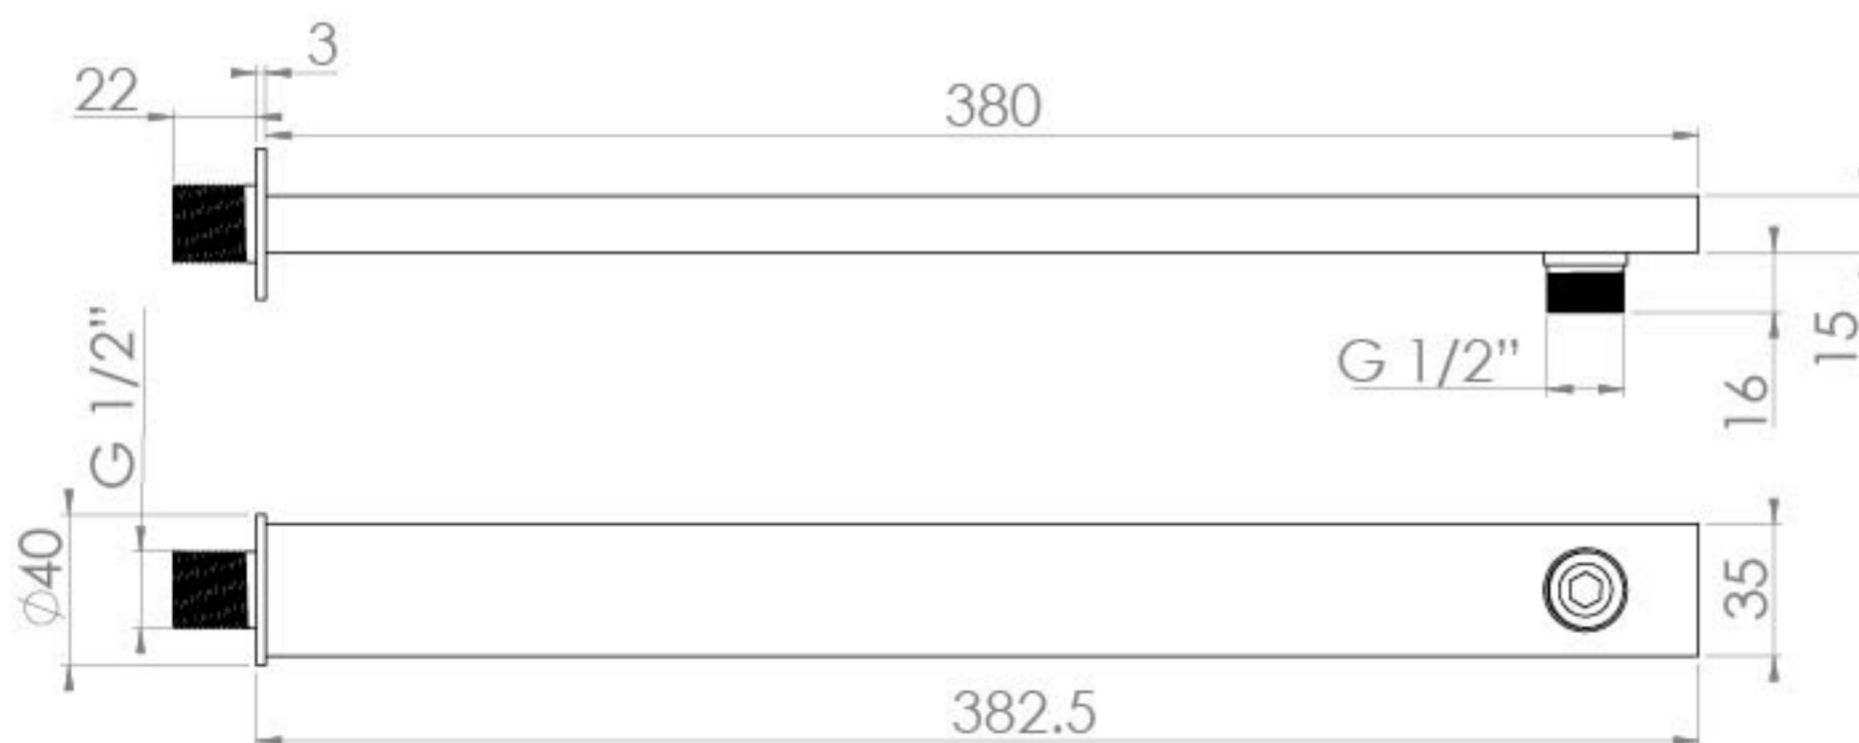

TOOGA 400MM WALL MOUNTED SHOWER ARM - MATTE BLACK

Product Code: TO229.MB

PRODUCT INFORMATION

Finish:	Matte Black (Electroplated)
Height:	424.5mm
Width:	40mm
Depth:	40mm
Material	Brass
Weight	0.47kg
Guarantee	5 years

DESCRIPTION

The TOOGA brassware collection features products that will be the focal point of any bathroom with its sharp, sleek lines.

This TOOGA wall mounted shower arm in matte black has a 400mm projection and can work with our selection of shower heads. It instantly creates a luxurious shower experience.

TECHNICAL DRAWING

Saneux reserves the right to alter the specifications and product range without prior notice. Dimensions are given as a guide only. Dimensions should not be used for surrounding furniture, fixtures and fittings until the product is on site.