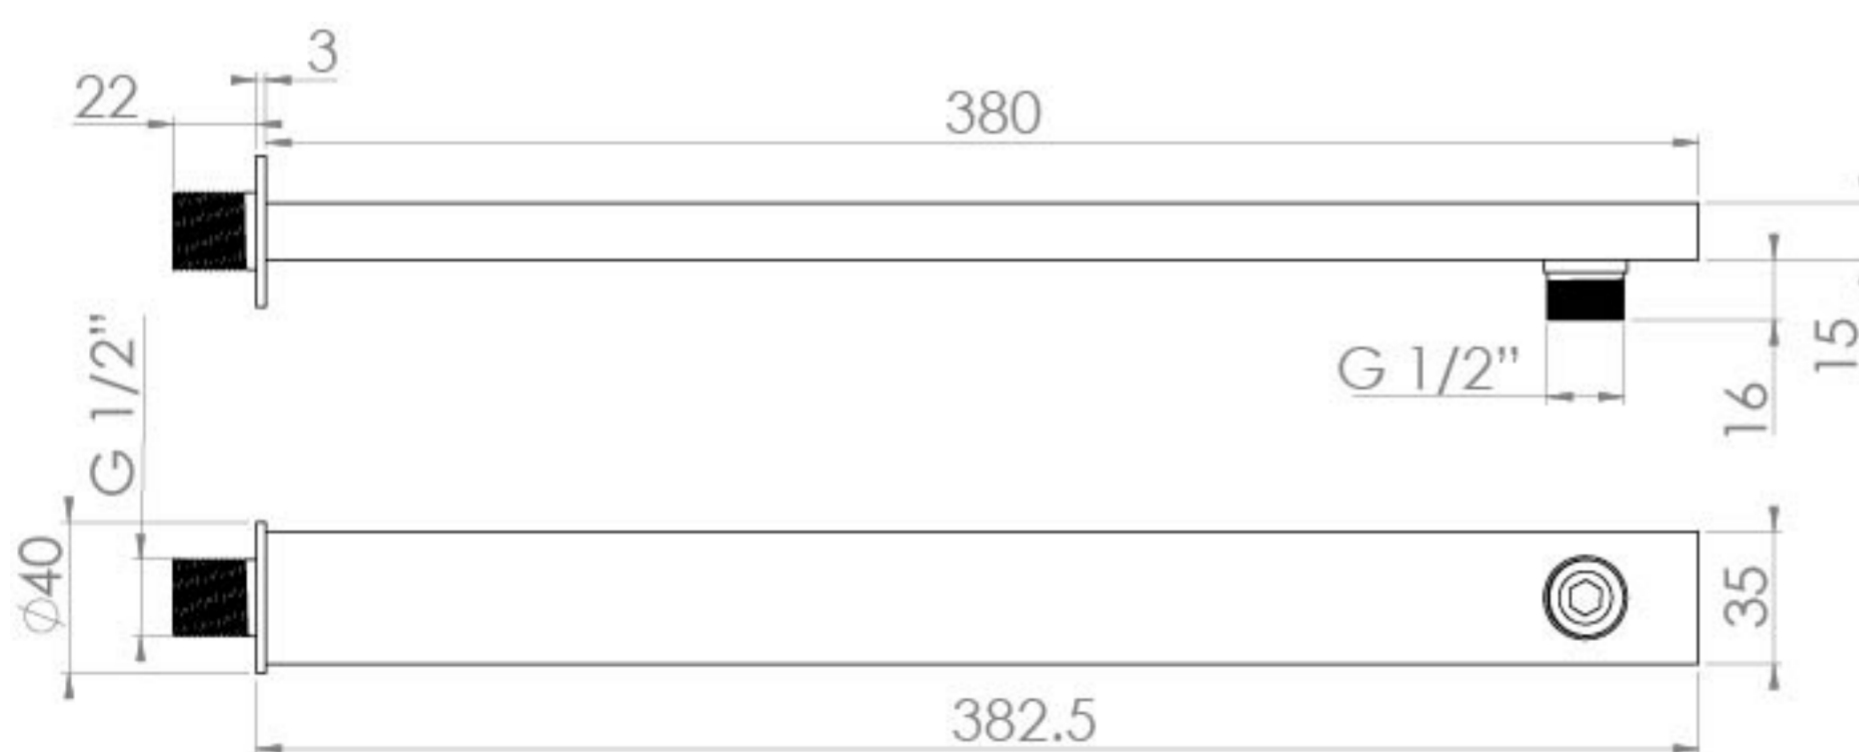

TOOGA 400MM WALL MOUNTED SHOWER ARM - CHROME

PRODUCT INFORMATION

Finish:	Chrome
Height:	424.5mm
Width:	40mm
Depth:	40mm
Material	Brass
Weight	0.47kg
Guarantee	5 years

Product Code: TO229

DESCRIPTION

The TOOGA brassware collection features products that will be the focal point of any bathroom with its sharp, sleek lines.

This TOOGA wall mounted shower arm in chrome has a 400mm projection and can work with our selection of shower heads. It instantly creates a luxurious shower experience.

TECHNICAL DRAWING

Saneux reserves the right to alter the specifications and product range without prior notice. Dimensions are given as a guide only. Dimensions should not be used for surrounding furniture, fixtures and fittings until the product is on site.