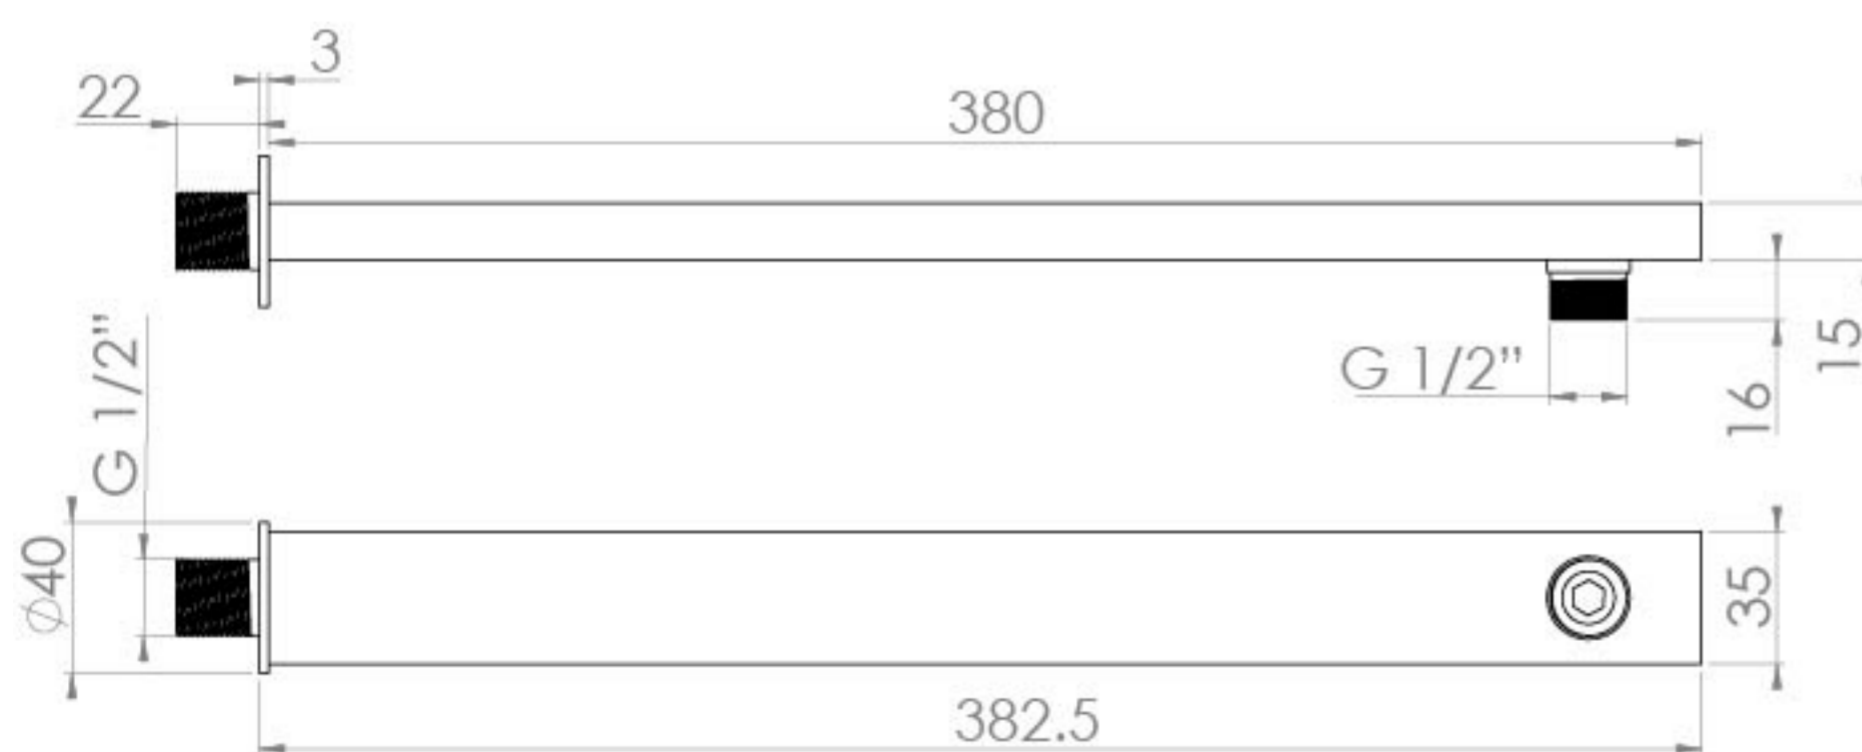

TECHNICAL DRAWING

Saneux reserves the right to alter the specifications and product range without prior notice. Dimensions are given as a guide only. Dimensions should not be used for surrounding furniture, fixtures and fittings until the product is on site.