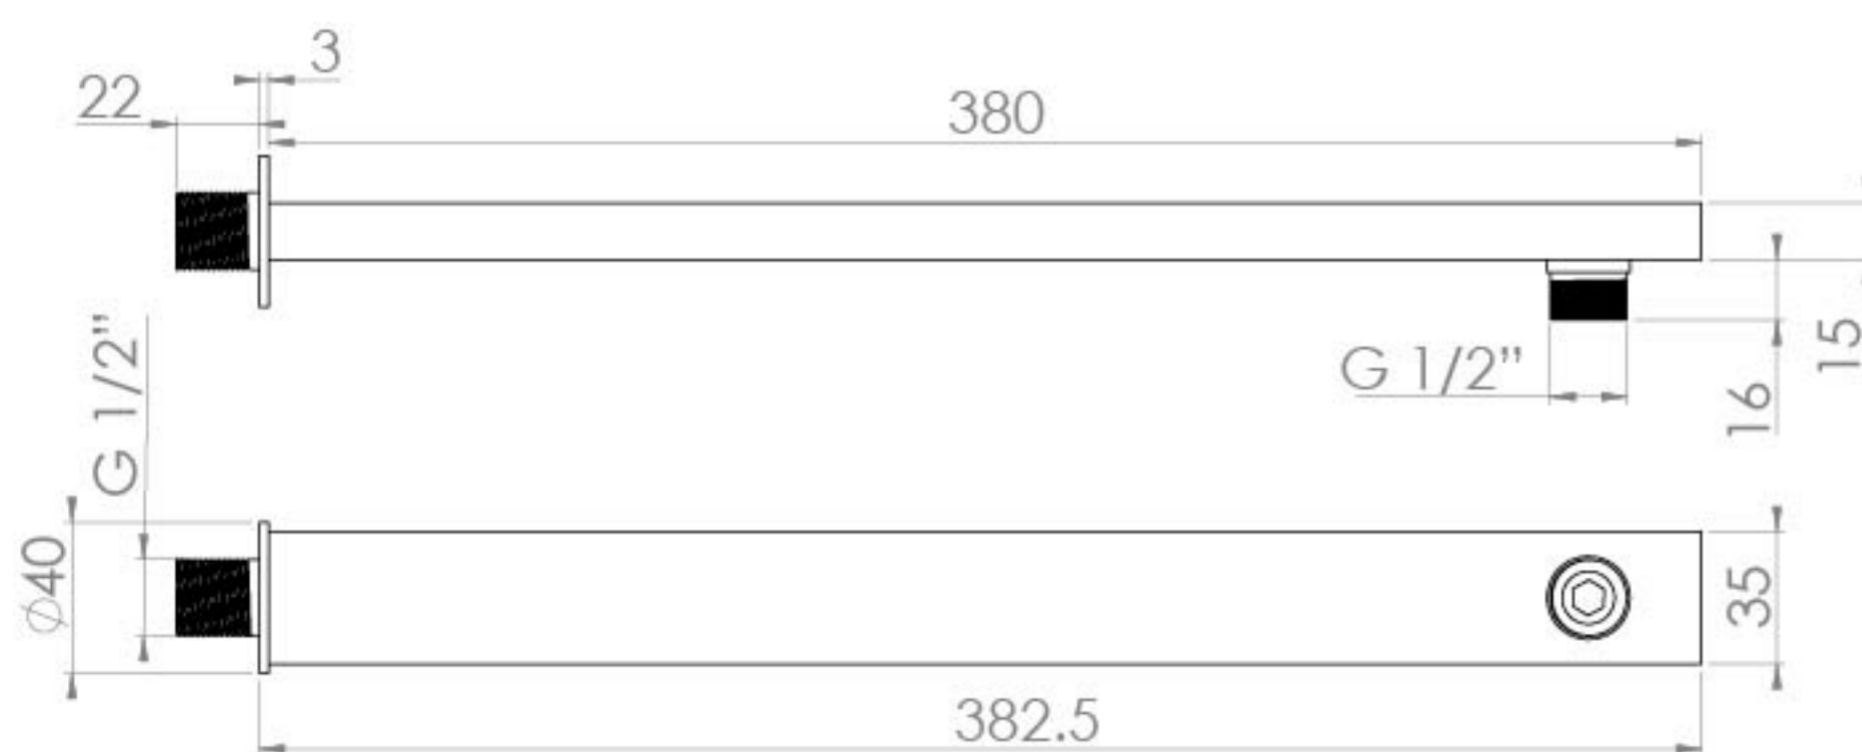

TOOGA 400MM WALL MOUNTED SHOWER ARM - CHROME

PRODUCT INFORMATION

Finish:	Chrome
Height:	424.5mm
Width:	40mm
Depth:	40mm
Material	Brass
Weight	0.47kg
Guarantee	5 years

Product Code: TO229

DESCRIPTION

The TOOGA brassware collection features products that will be the focal point of any bathroom with its sharp, sleek lines.

This TOOGA wall mounted shower arm in chrome has a 400mm projection and can work with our selection of shower heads. It instantly creates a luxurious shower experience.

TECHNICAL DRAWING

Saneux reserves the right to alter the specifications and product range without prior notice. Dimensions are given as a guide only. Dimensions should not be used for surrounding furniture, fixtures and fittings until the product is on site.