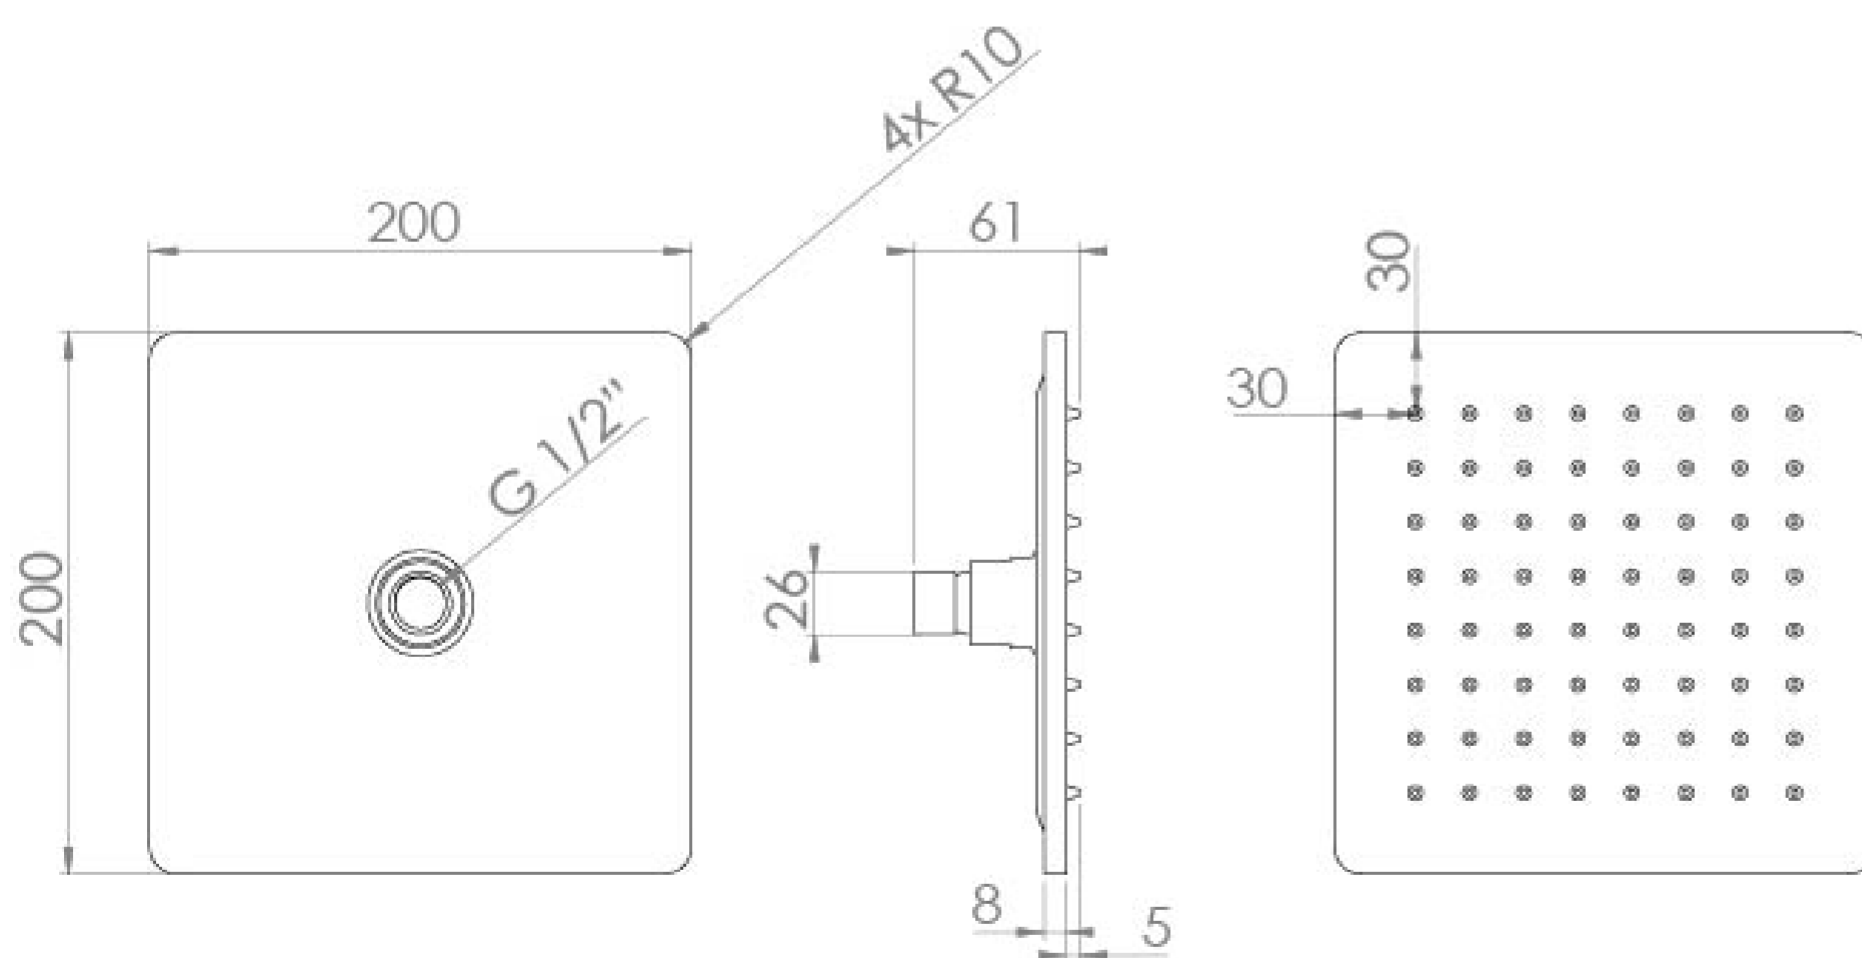

TOOGA 200X8MM SQUARE SHOWER HEAD - CHROME

PRODUCT INFORMATION

Finish:	Chrome
Height:	61mm
Width:	200mm
Depth:	200mm
Material	Brass
Weight	1.11kg
Approvals/Standards	WRAS
Guarantee	5 years

Product Code: TO226

DESCRIPTION

The TOOGA brassware collection features products that will be the focal point of any bathroom with its sharp, sleek lines.

Step into a luxurious and relaxing shower by opting for this TOOGA standard shower head in chrome. It perfectly suits our square ceiling mounted and wall mounted shower arms in the same range, and it has a swivel feature so you can change the direction of spray.

TECHNICAL DRAWING

FLOW RATE

- 0.5 Bar - Flowrate: 4.7 l/min
- 1 Bar - Flowrate: 11.9 l/min
- 2 Bar - Flowrate: 15.5 l/min
- 3 Bar - Flowrate: 19.3 l/min
- 4 Bar - Flowrate: 23.1 l/min
- 5 Bar - Flowrate: 26.1 l/min