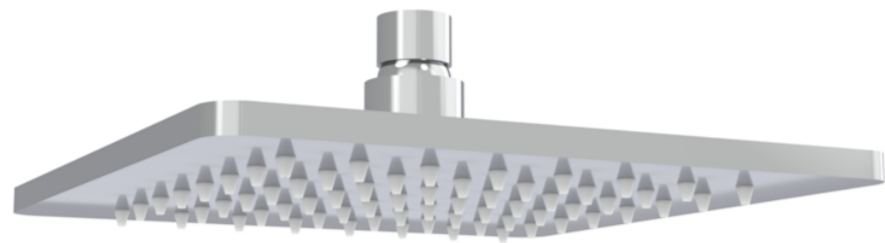

# TOOGA 200X8MM SQUARE SHOWER HEAD - CHROME

## PRODUCT INFORMATION

<b>Finish:</b>	Chrome
<b>Height:</b>	61mm
<b>Width:</b>	200mm
<b>Depth:</b>	200mm
<b>Material</b>	Brass
<b>Weight</b>	1.11kg
<b>Approvals/Standards</b>	WRAS
<b>Guarantee</b>	5 years

## DESCRIPTION

The TOOGA brassware collection features products that will be the focal point of any bathroom with its sharp, sleek lines.

Step into a luxurious and relaxing shower by opting for this TOOGA standard shower head in chrome. It perfectly suits our square ceiling mounted and wall mounted shower arms in the same range, and it has a swivel feature so you can change the direction of spray.