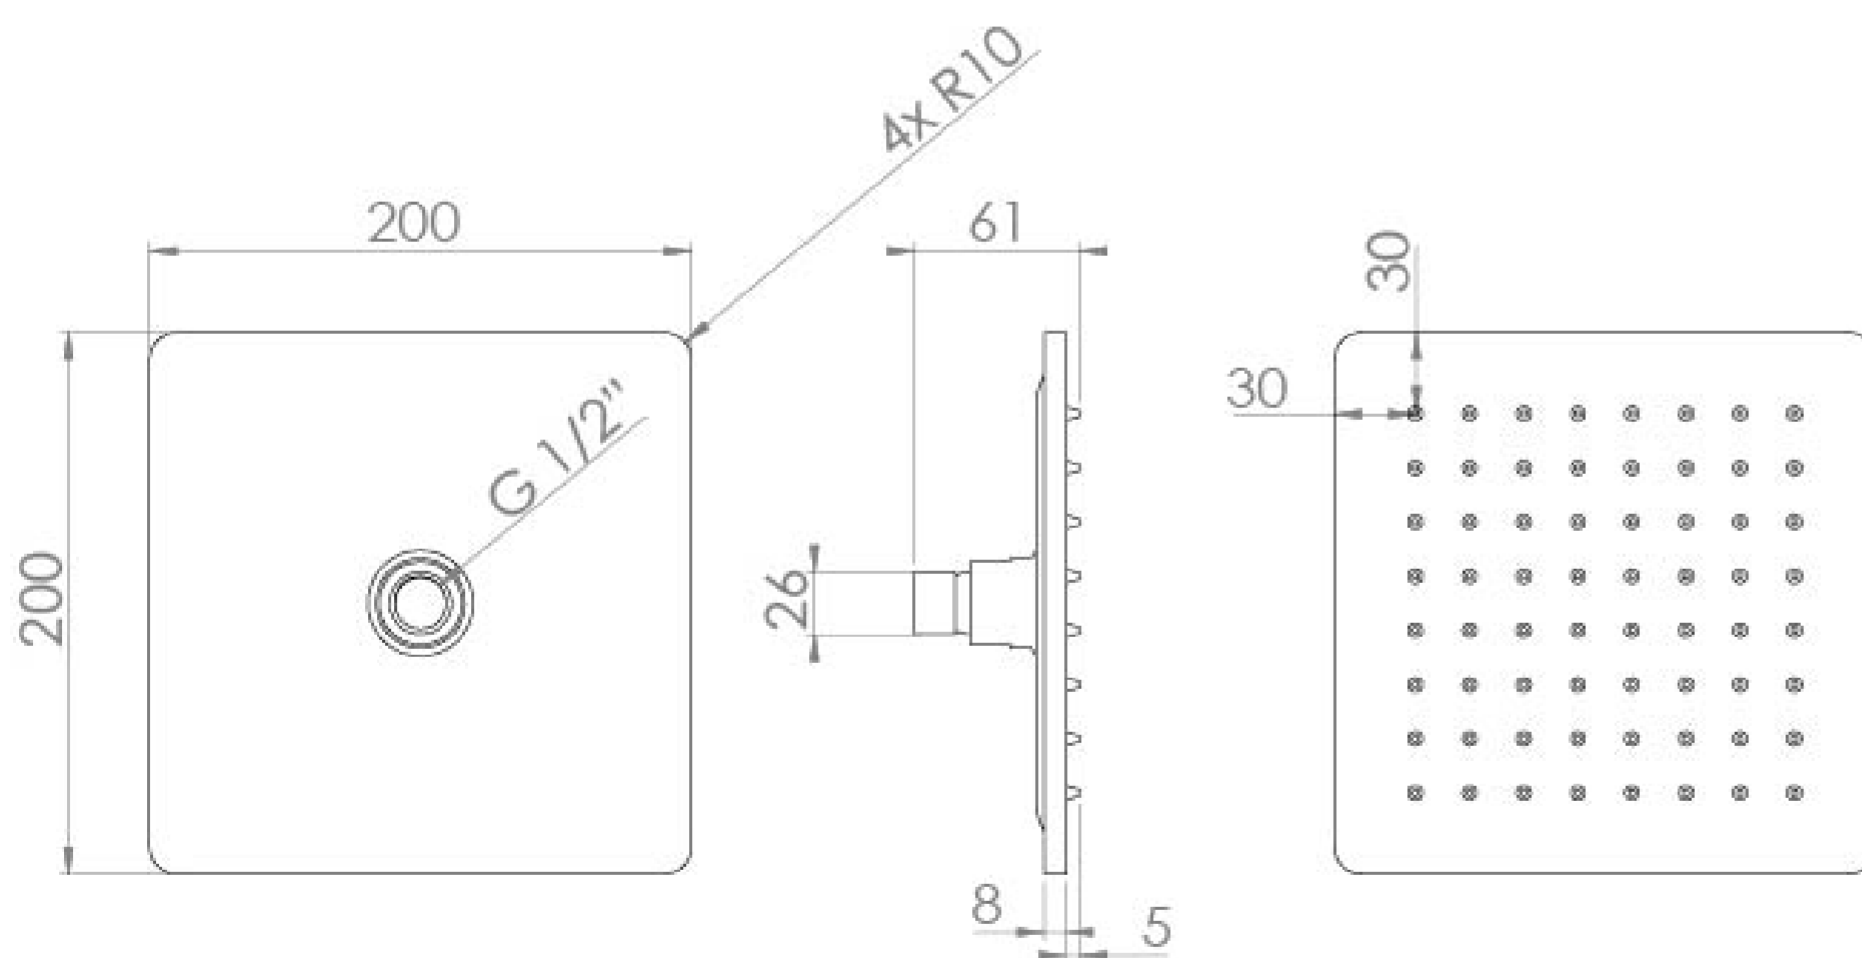

TOOGA 200X8MM SQUARE SHOWER HEAD - CHROME

PRODUCT INFORMATION

Finish:	Chrome
Height:	61mm
Width:	200mm
Depth:	200mm
Material	Brass
Weight	1.11kg
Approvals/Standards	WRAS
Guarantee	5 years

Product Code: TO226

DESCRIPTION

The TOOGA brassware collection features products that will be the focal point of any bathroom with its sharp, sleek lines.

Step into a luxurious and relaxing shower by opting for this TOOGA standard shower head in chrome. It perfectly suits our square ceiling mounted and wall mounted shower arms in the same range, and it has a swivel feature so you can change the direction of spray.

TECHNICAL DRAWING

FLOW RATE

- 0.5 Bar - Flowrate: 4.7 l/min
- 1 Bar - Flowrate: 11.9 l/min
- 2 Bar - Flowrate: 15.5 l/min
- 3 Bar - Flowrate: 19.3 l/min
- 4 Bar - Flowrate: 23.1 l/min
- 5 Bar - Flowrate: 26.1 l/min

Saneux reserves the right to alter the specifications and product range without prior notice. Dimensions are given as a guide only. Dimensions should not be used for surrounding furniture, fixtures and fittings until the product is on site.