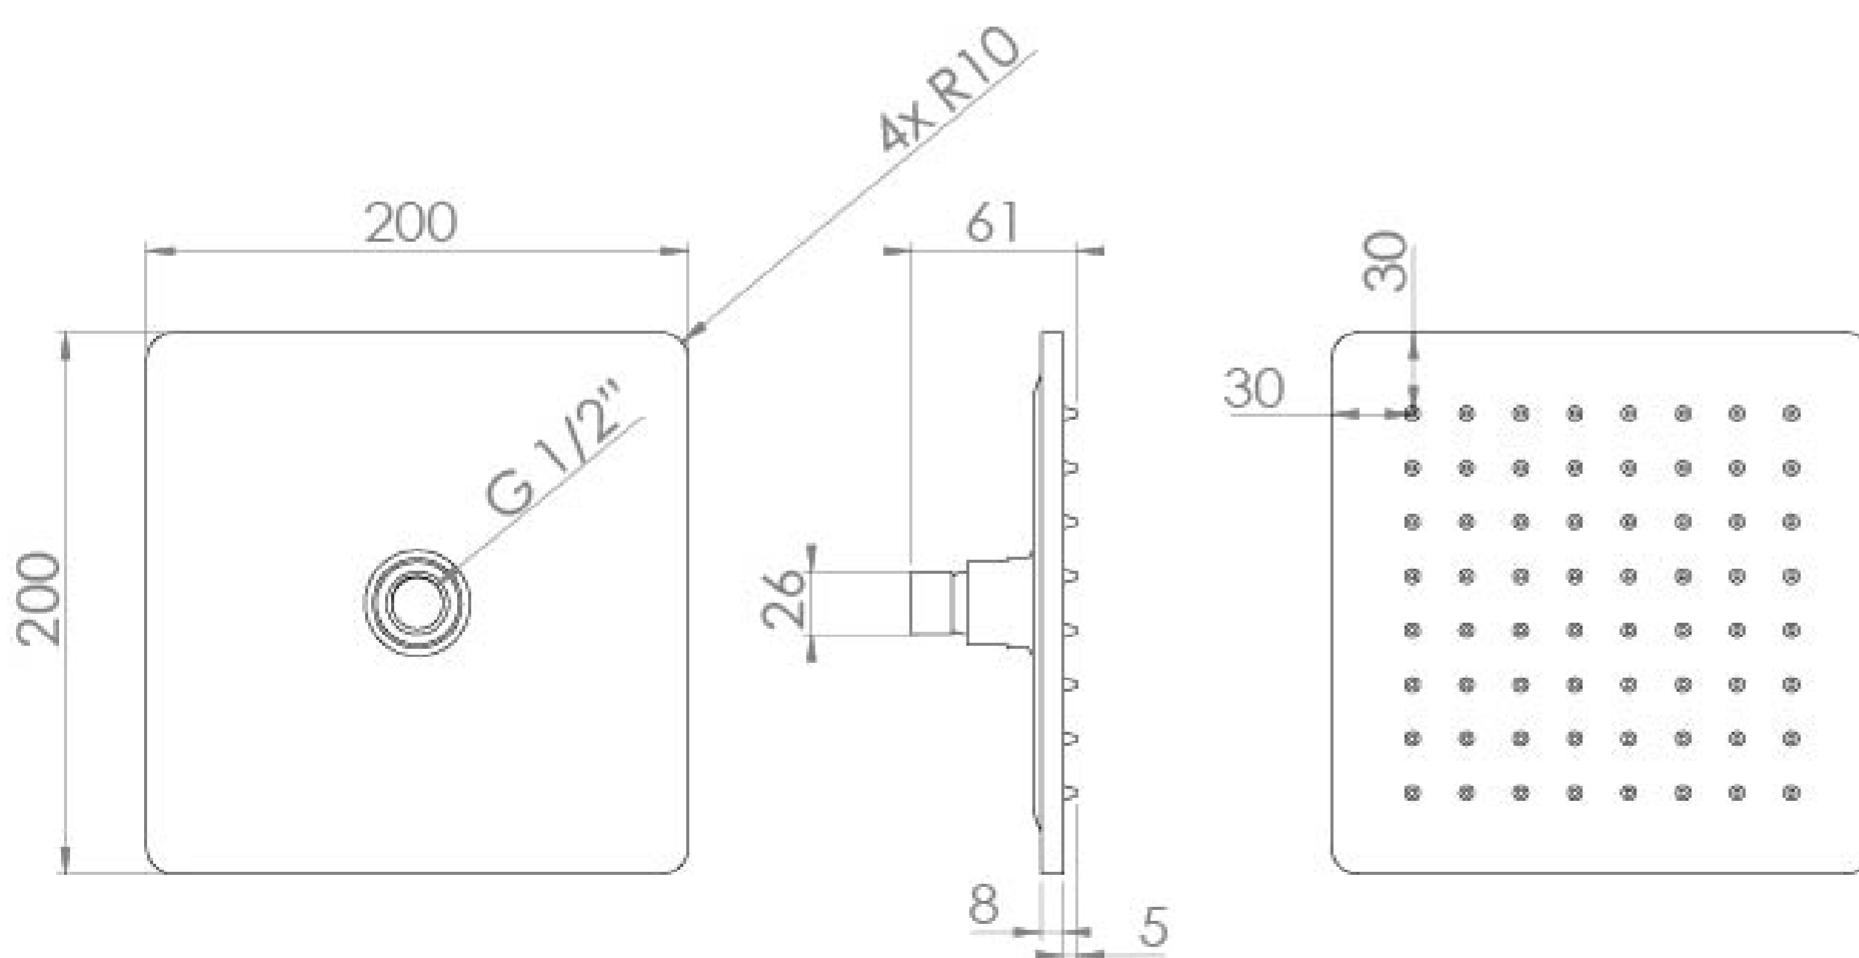

TOOGA 200X8MM SQUARE SHOWER HEAD - CHROME

PRODUCT INFORMATION

Finish:	Chrome
Height:	61mm
Width:	200mm
Depth:	200mm
Material	Brass
Weight	1.11kg
Approvals/Standards	WRAS
Guarantee	5 years

Product Code: TO226

DESCRIPTION

The TOOGA brassware collection features products that will be the focal point of any bathroom with its sharp, sleek lines.

Step into a luxurious and relaxing shower by opting for this TOOGA standard shower head in chrome. It perfectly suits our square ceiling mounted and wall mounted shower arms in the same range, and it has a swivel feature so you can change the direction of spray.

TECHNICAL DRAWING

FLOW RATE

- 0.5 Bar - Flowrate: 4.7 l/min
- 1 Bar - Flowrate: 11.9 l/min
- 2 Bar - Flowrate: 15.5 l/min
- 3 Bar - Flowrate: 19.3 l/min
- 4 Bar - Flowrate: 23.1 l/min
- 5 Bar - Flowrate: 26.1 l/min