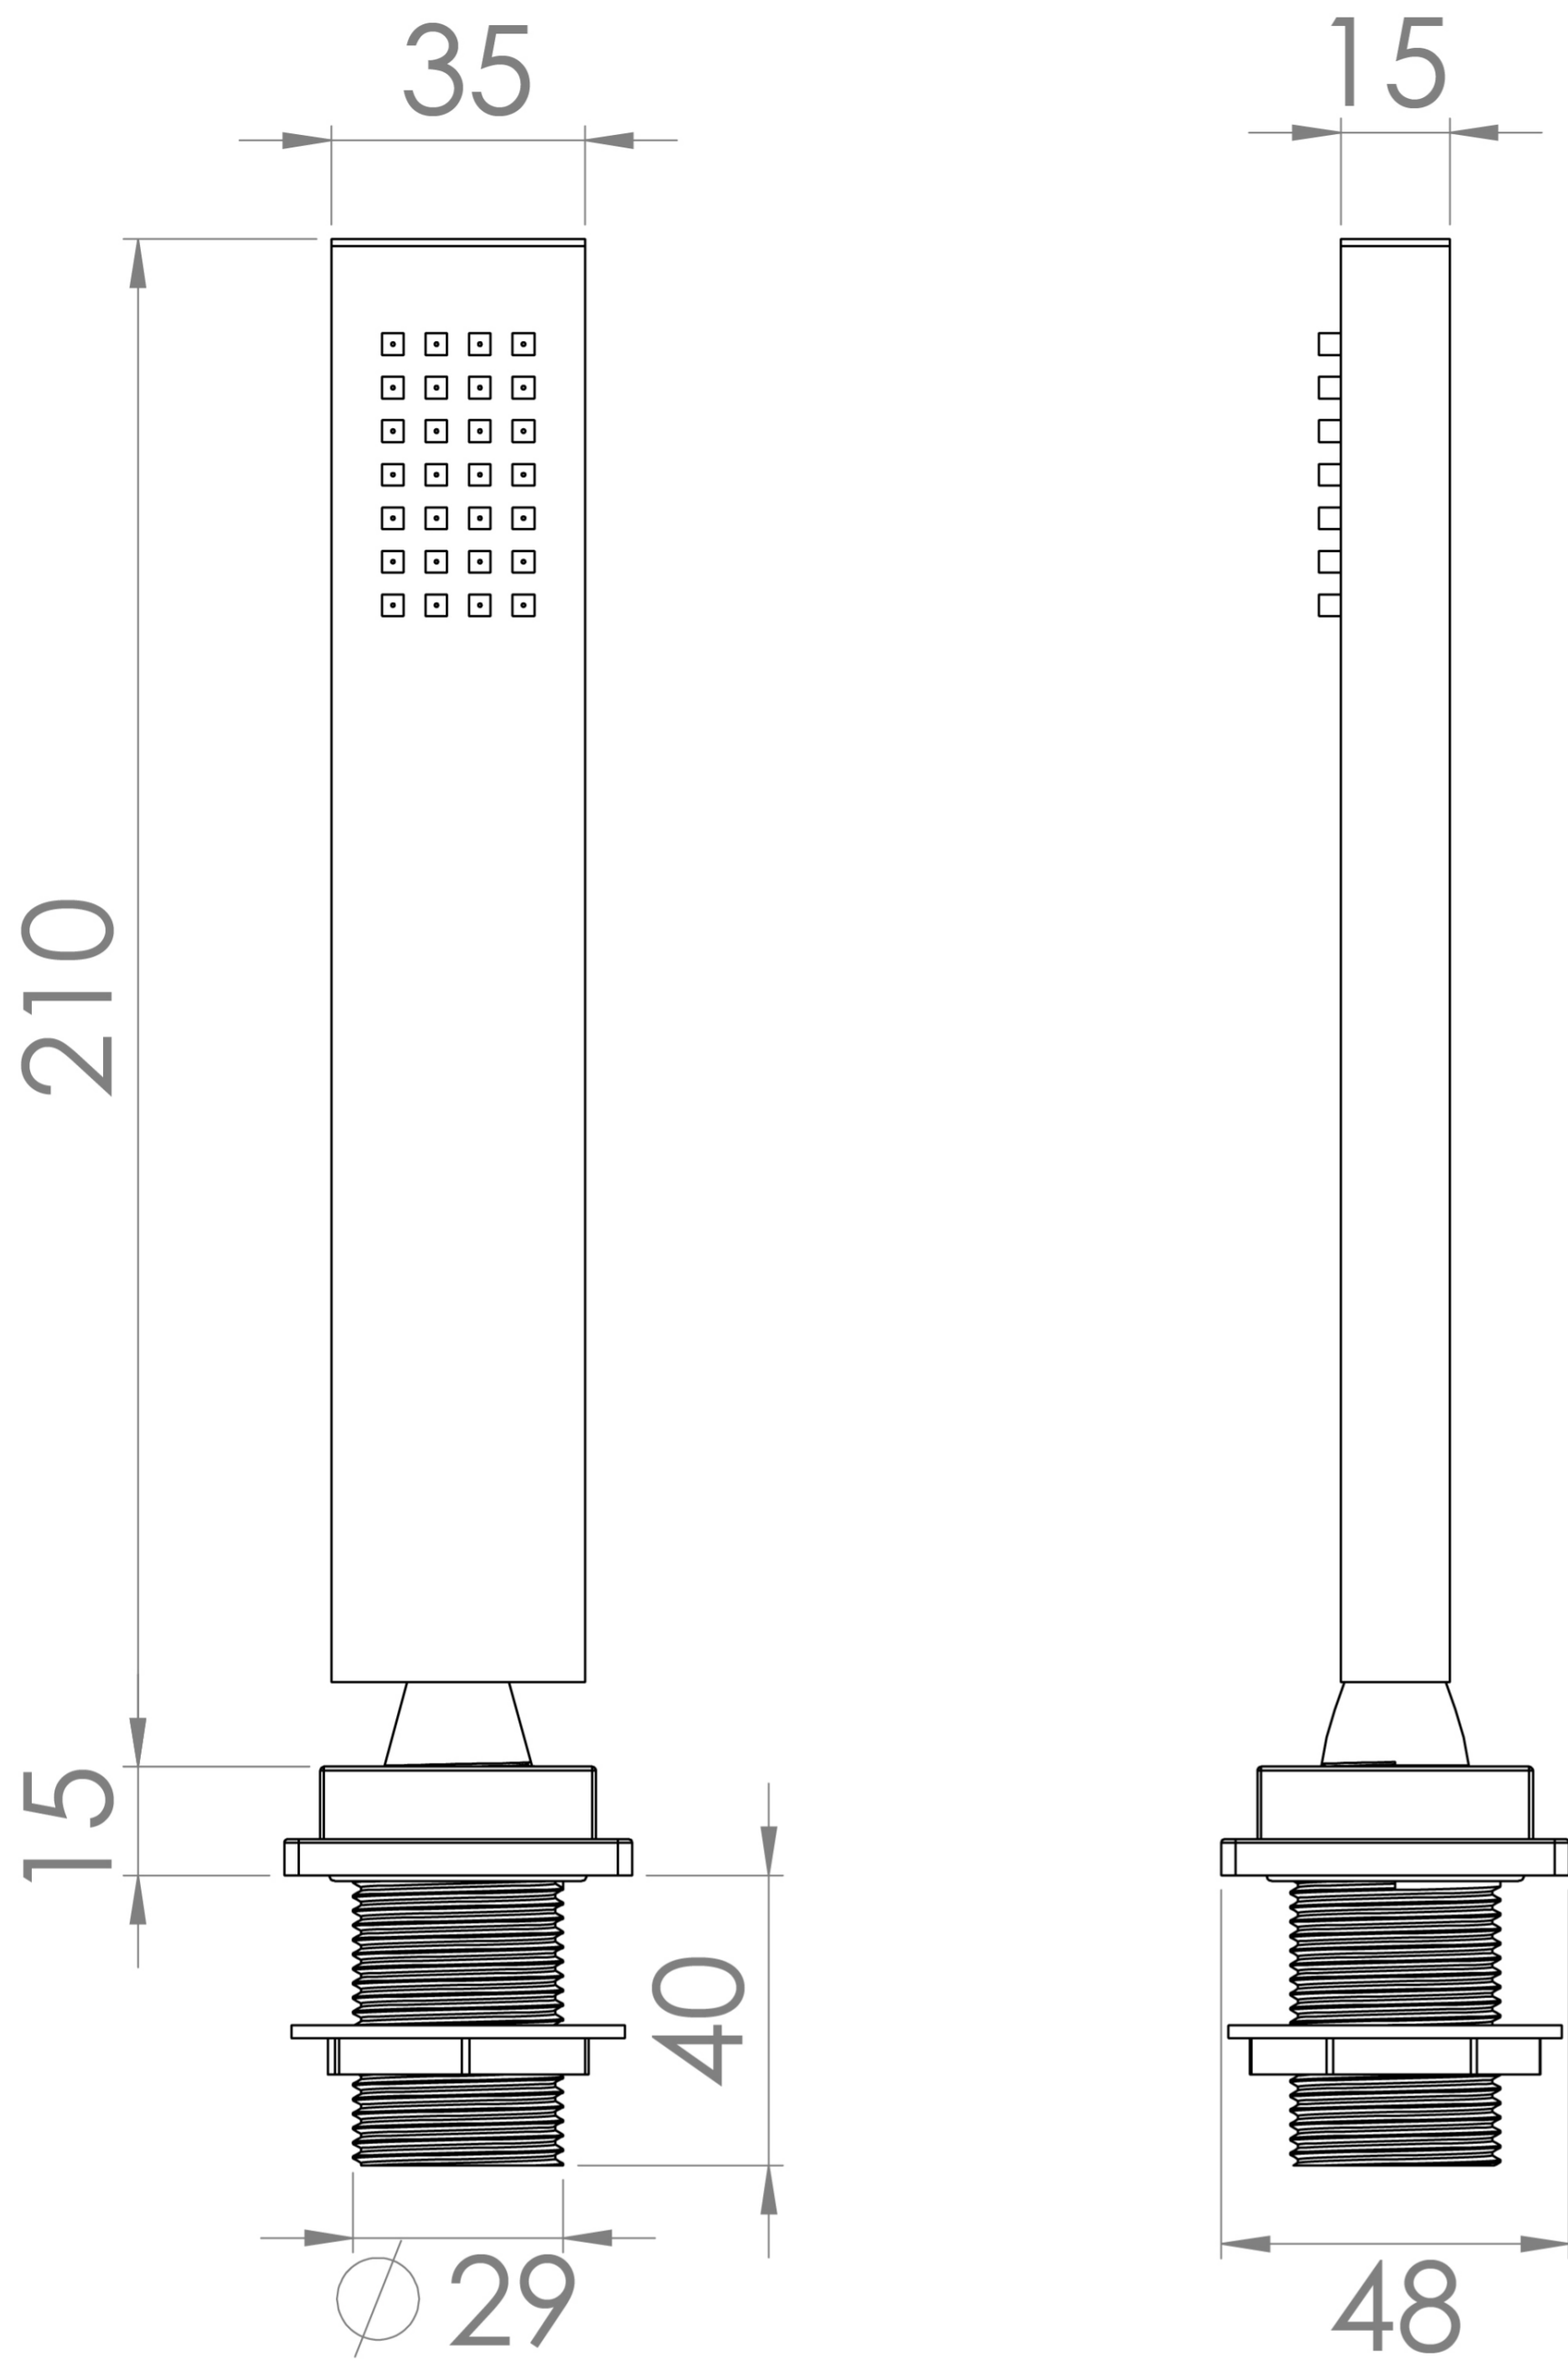

TOOGA PULL OUT HANDSPRAY KIT - MATTE BLACK

Product Code: TO216.MB

PRODUCT INFORMATION

Width:	48mm
Finish:	Matte Black (Electroplated)
Height:	225mm
Depth:	48mm
Material:	Brass
Product Type:	Pull Out Handspray Kit
Weight	0.8kg
Material	Brass

DESCRIPTION

The TOOGA brassware collection features products that will be the focal point of any bathroom with its sharp, sleek lines.

The TOOGA pull-out hand spray kit in matte black has a modern design that will be a lovely addition to your bath. It is designed to be installed on the side of the bath so that it keeps the hose concealed, creating a tidy look for your bath.