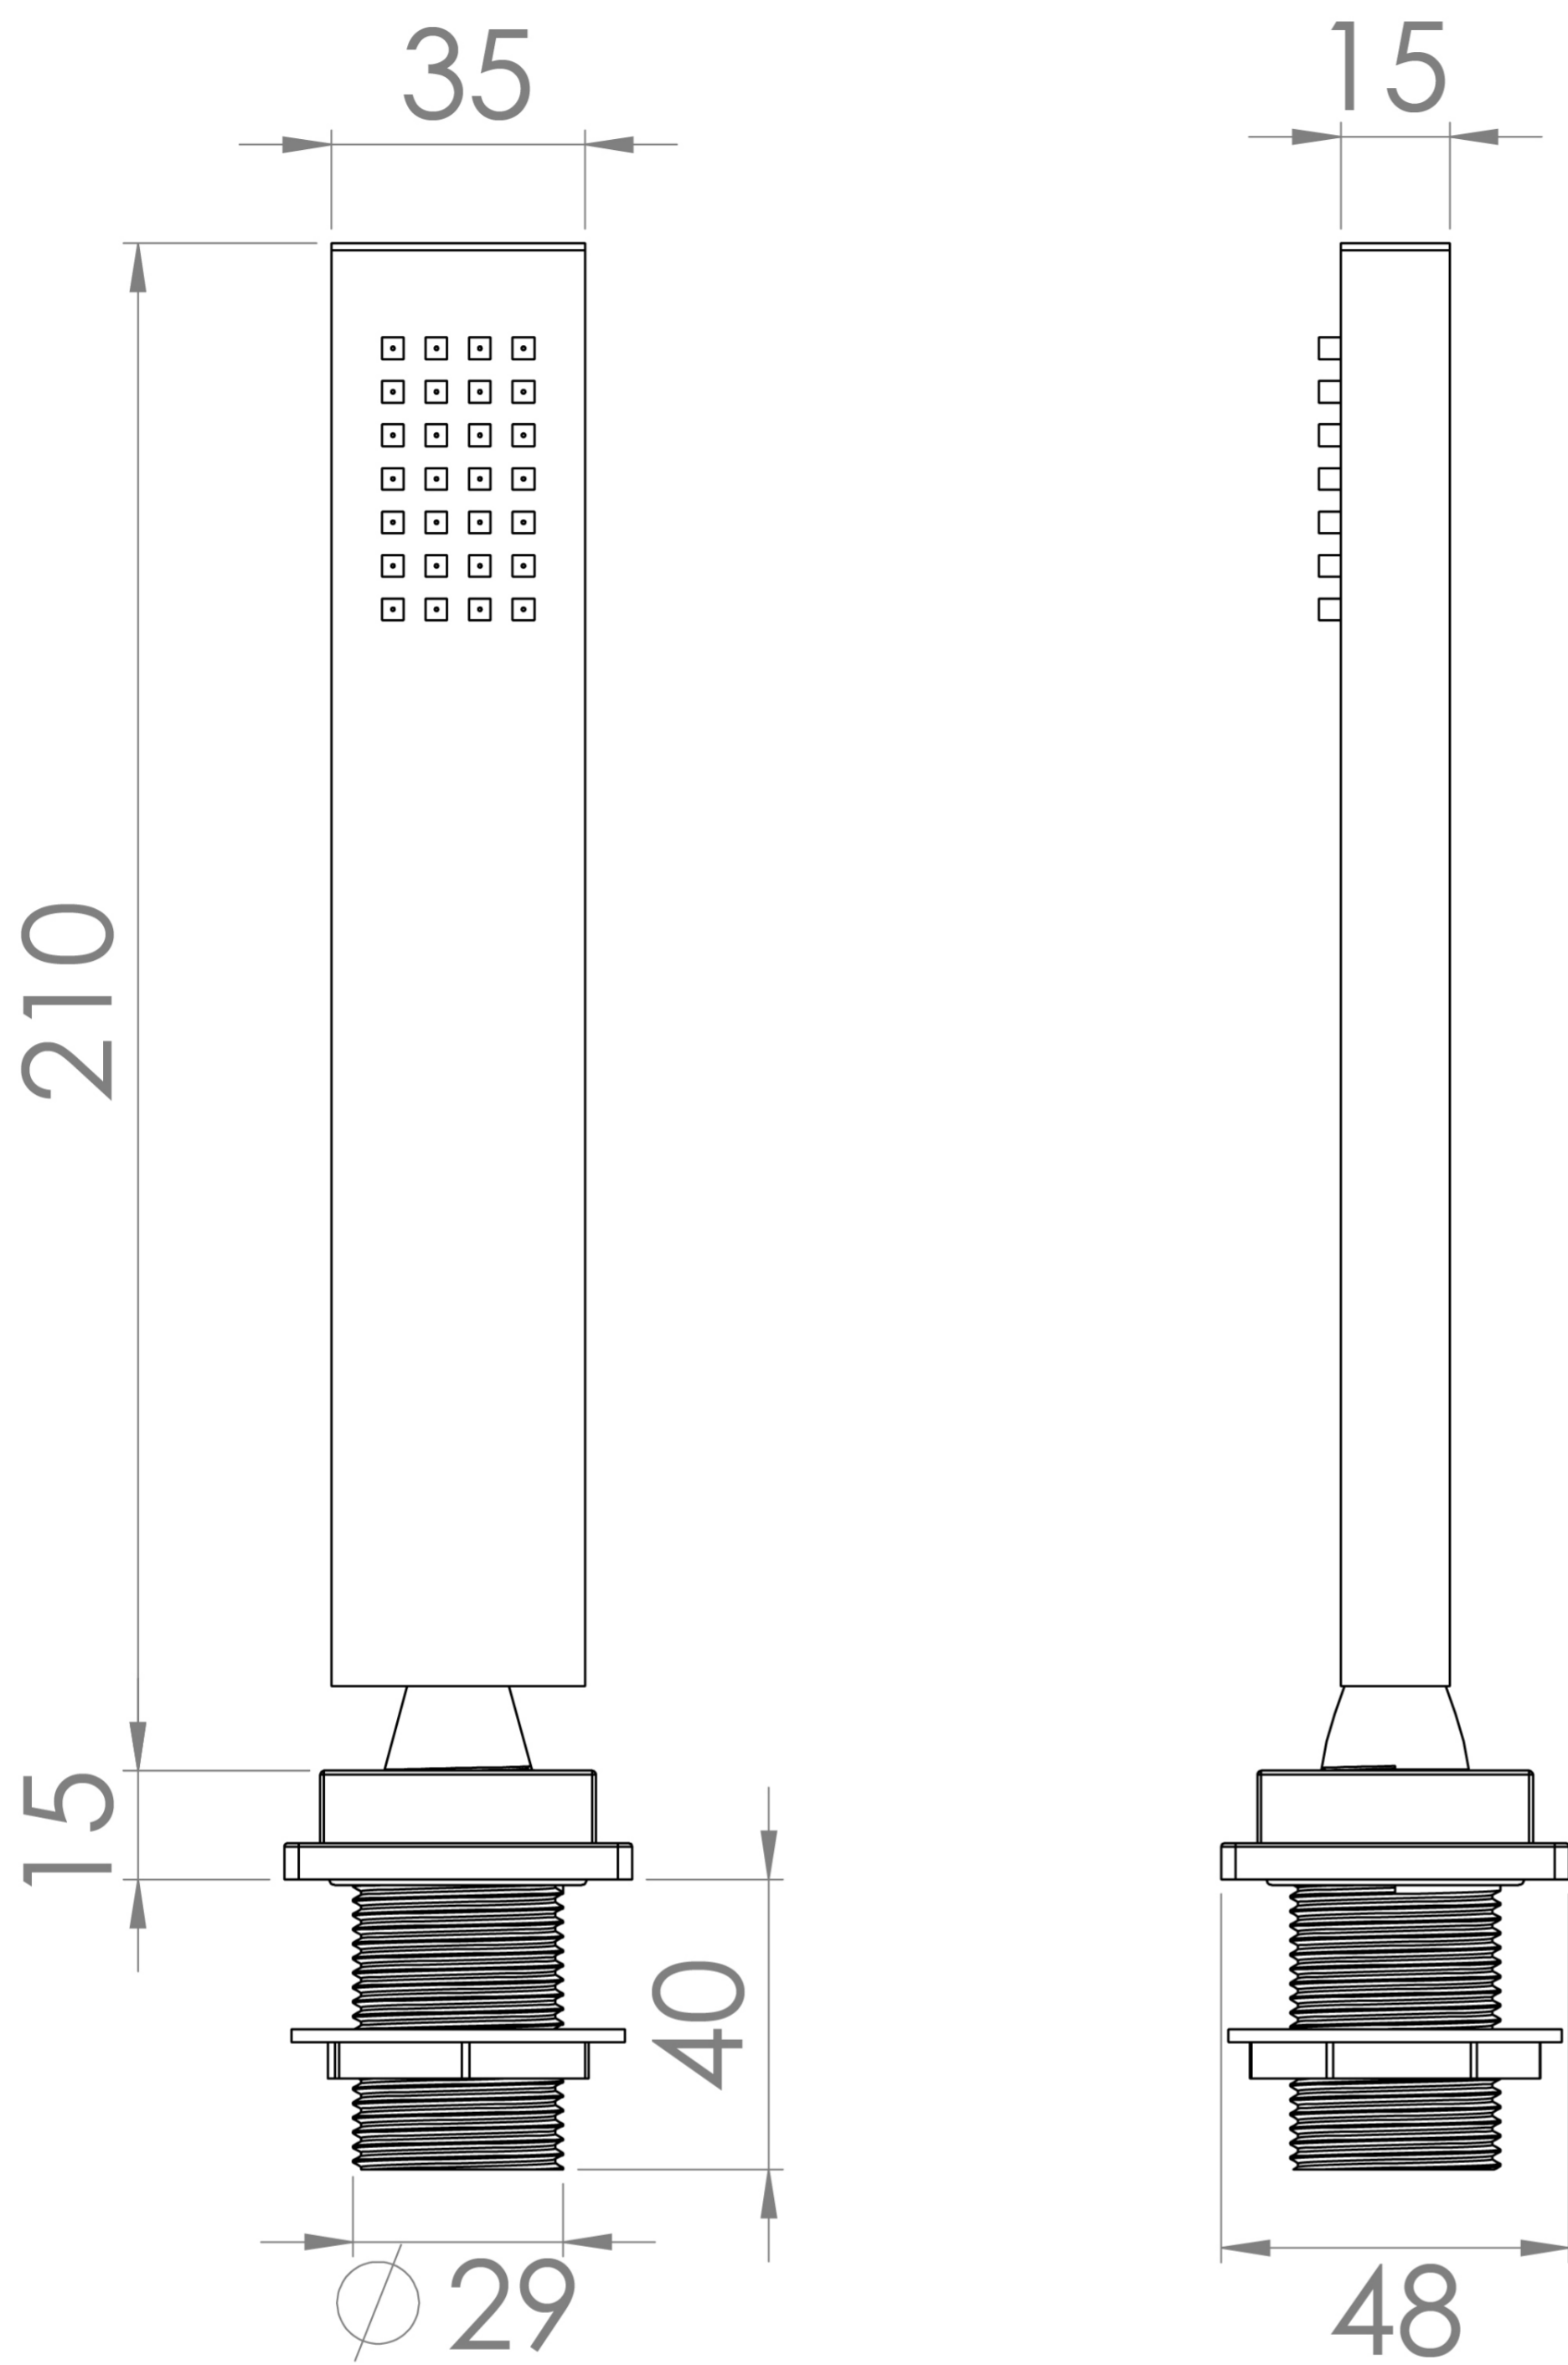

Saneux reserves the right to alter the specifications and product range without prior notice. Dimensions are given as a guide only. Dimensions should not be used for surrounding furniture, fixtures and fittings until the product is on site.