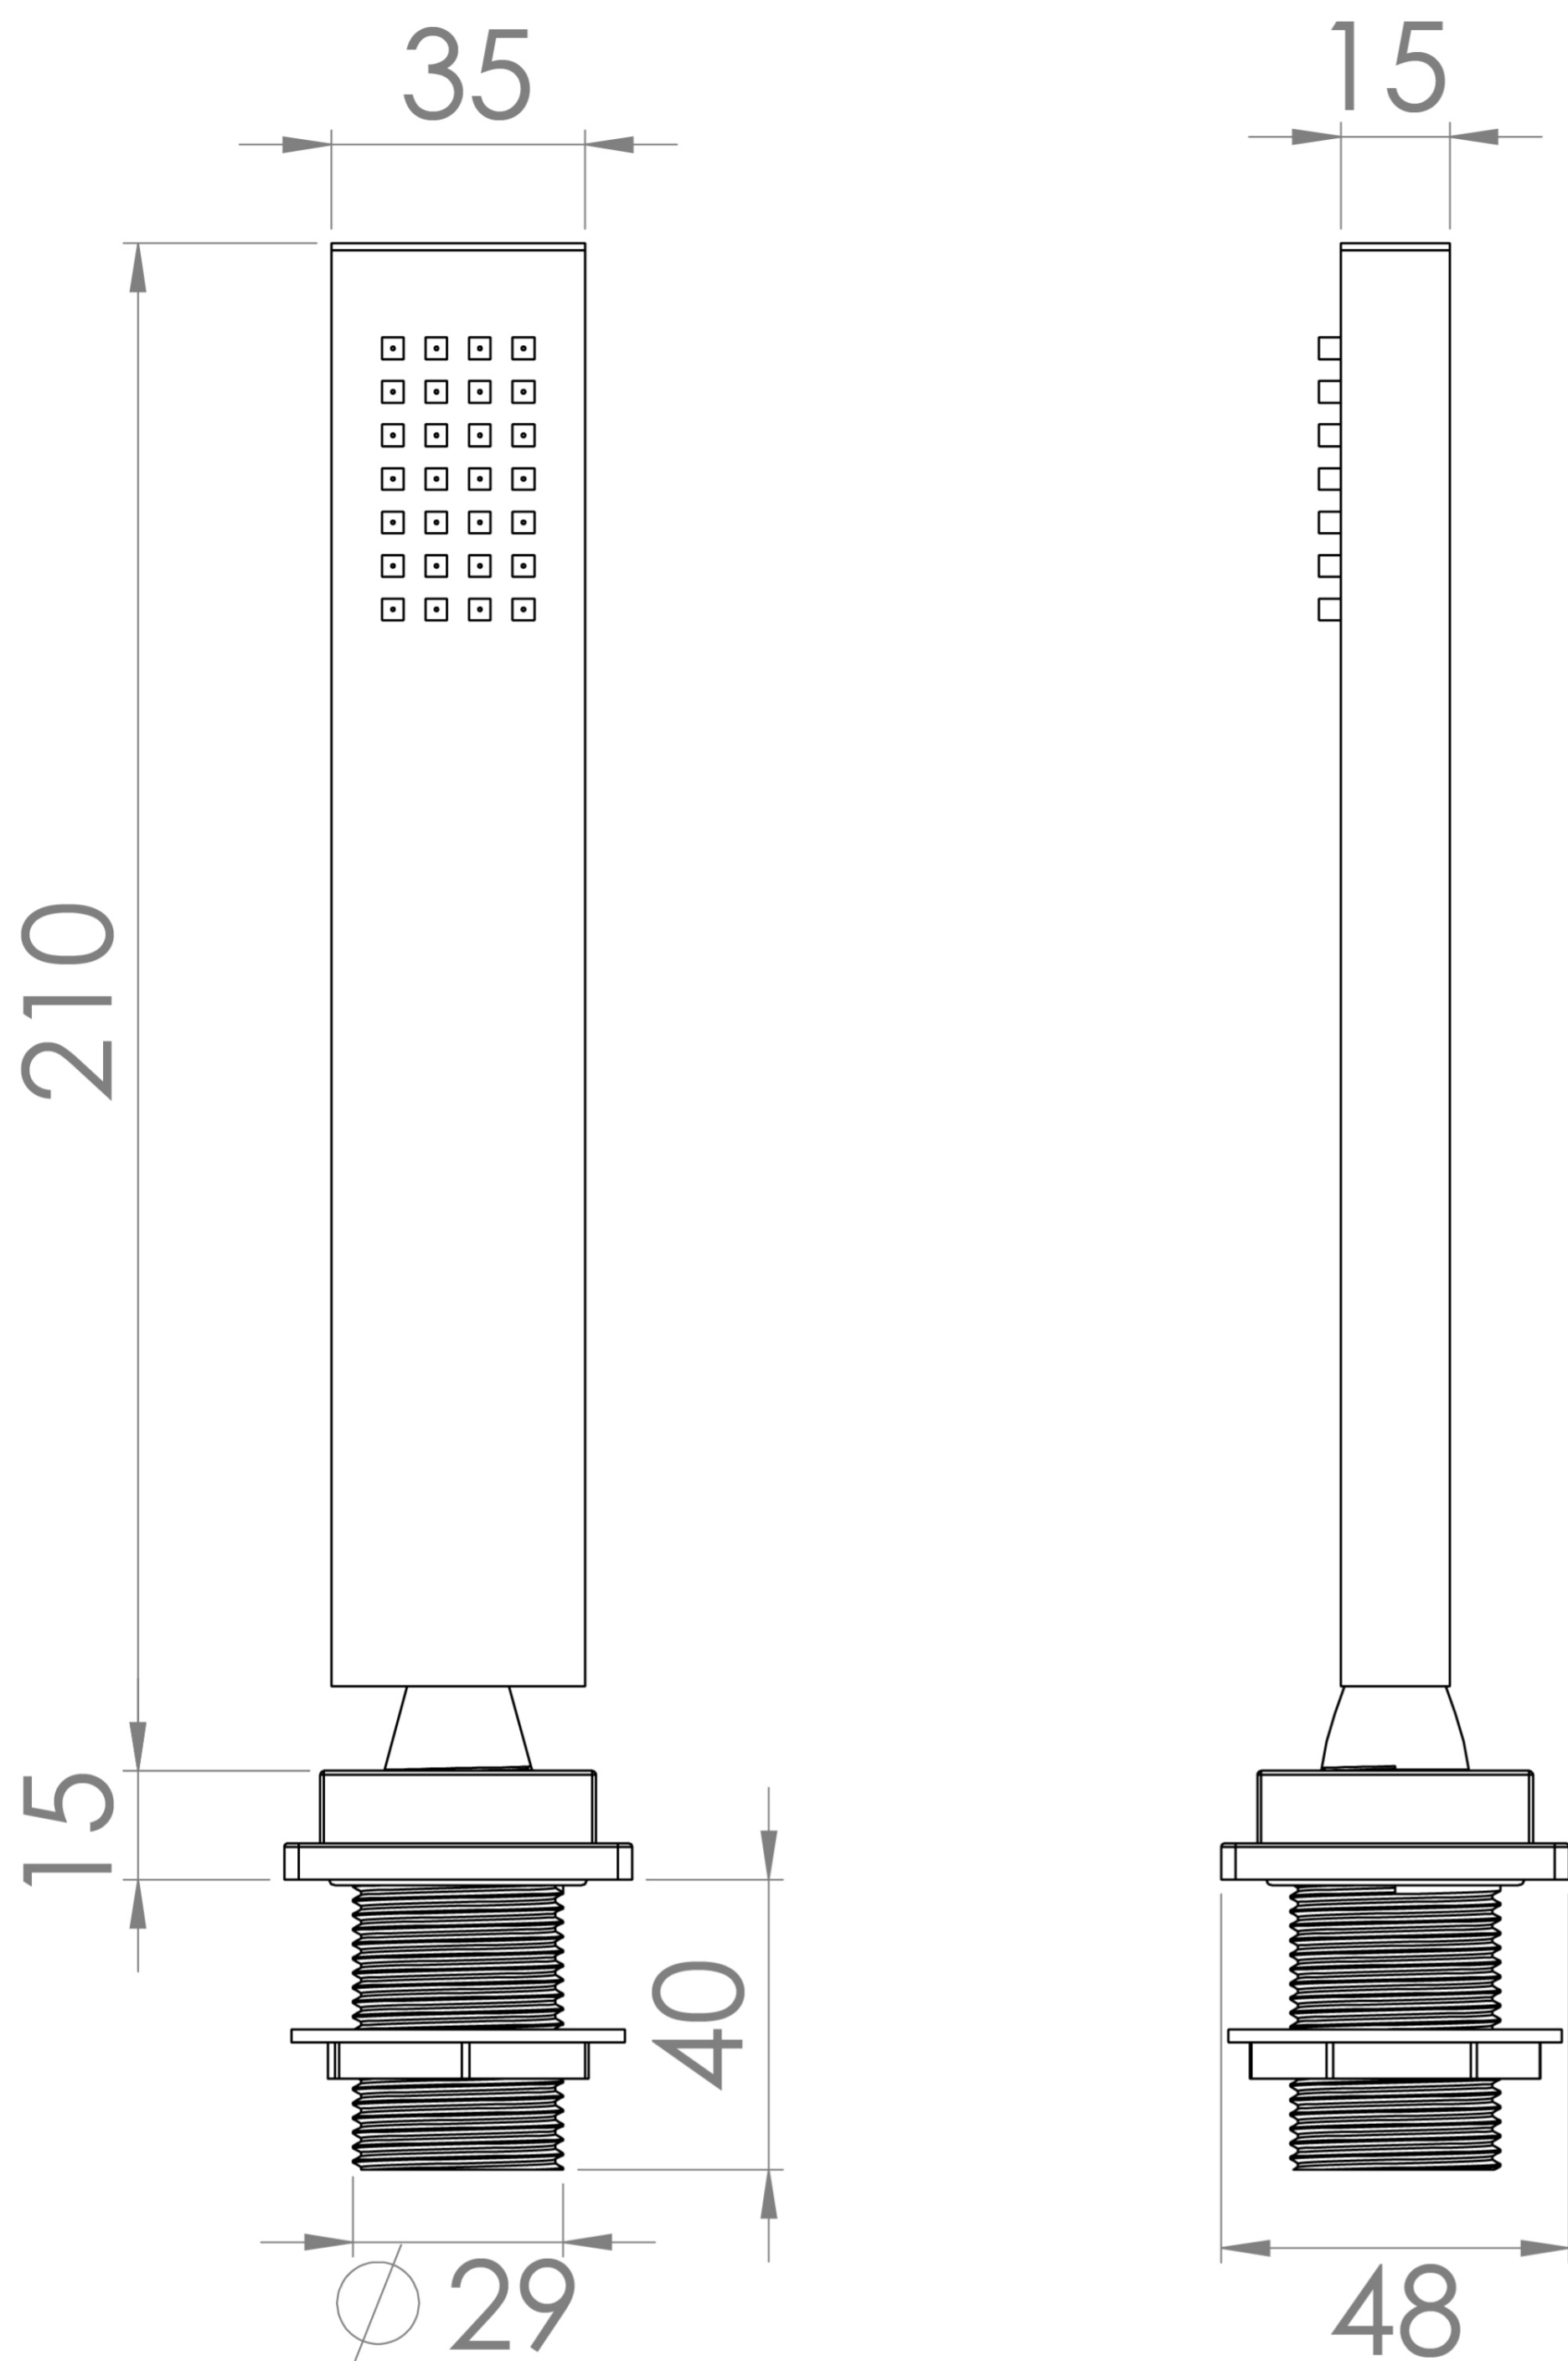

TOOGA PULL OUT HANDSPRAY KIT - MATTE BLACK

Product Code: TO216.MB

PRODUCT INFORMATION

Width:	48mm
Finish:	Matte Black (Electroplated)
Height:	225mm
Depth:	48mm
Material:	Brass
Product Type:	Pull Out Handspray Kit
Weight	0.8kg
Material	Brass

DESCRIPTION

The TOOGA brassware collection features products that will be the focal point of any bathroom with its sharp, sleek lines.

The TOOGA pull-out hand spray kit in matte black has a modern design that will be a lovely addition to your bath. It is designed to be installed on the side of the bath so that it keeps the hose concealed, creating a tidy look for your bath.