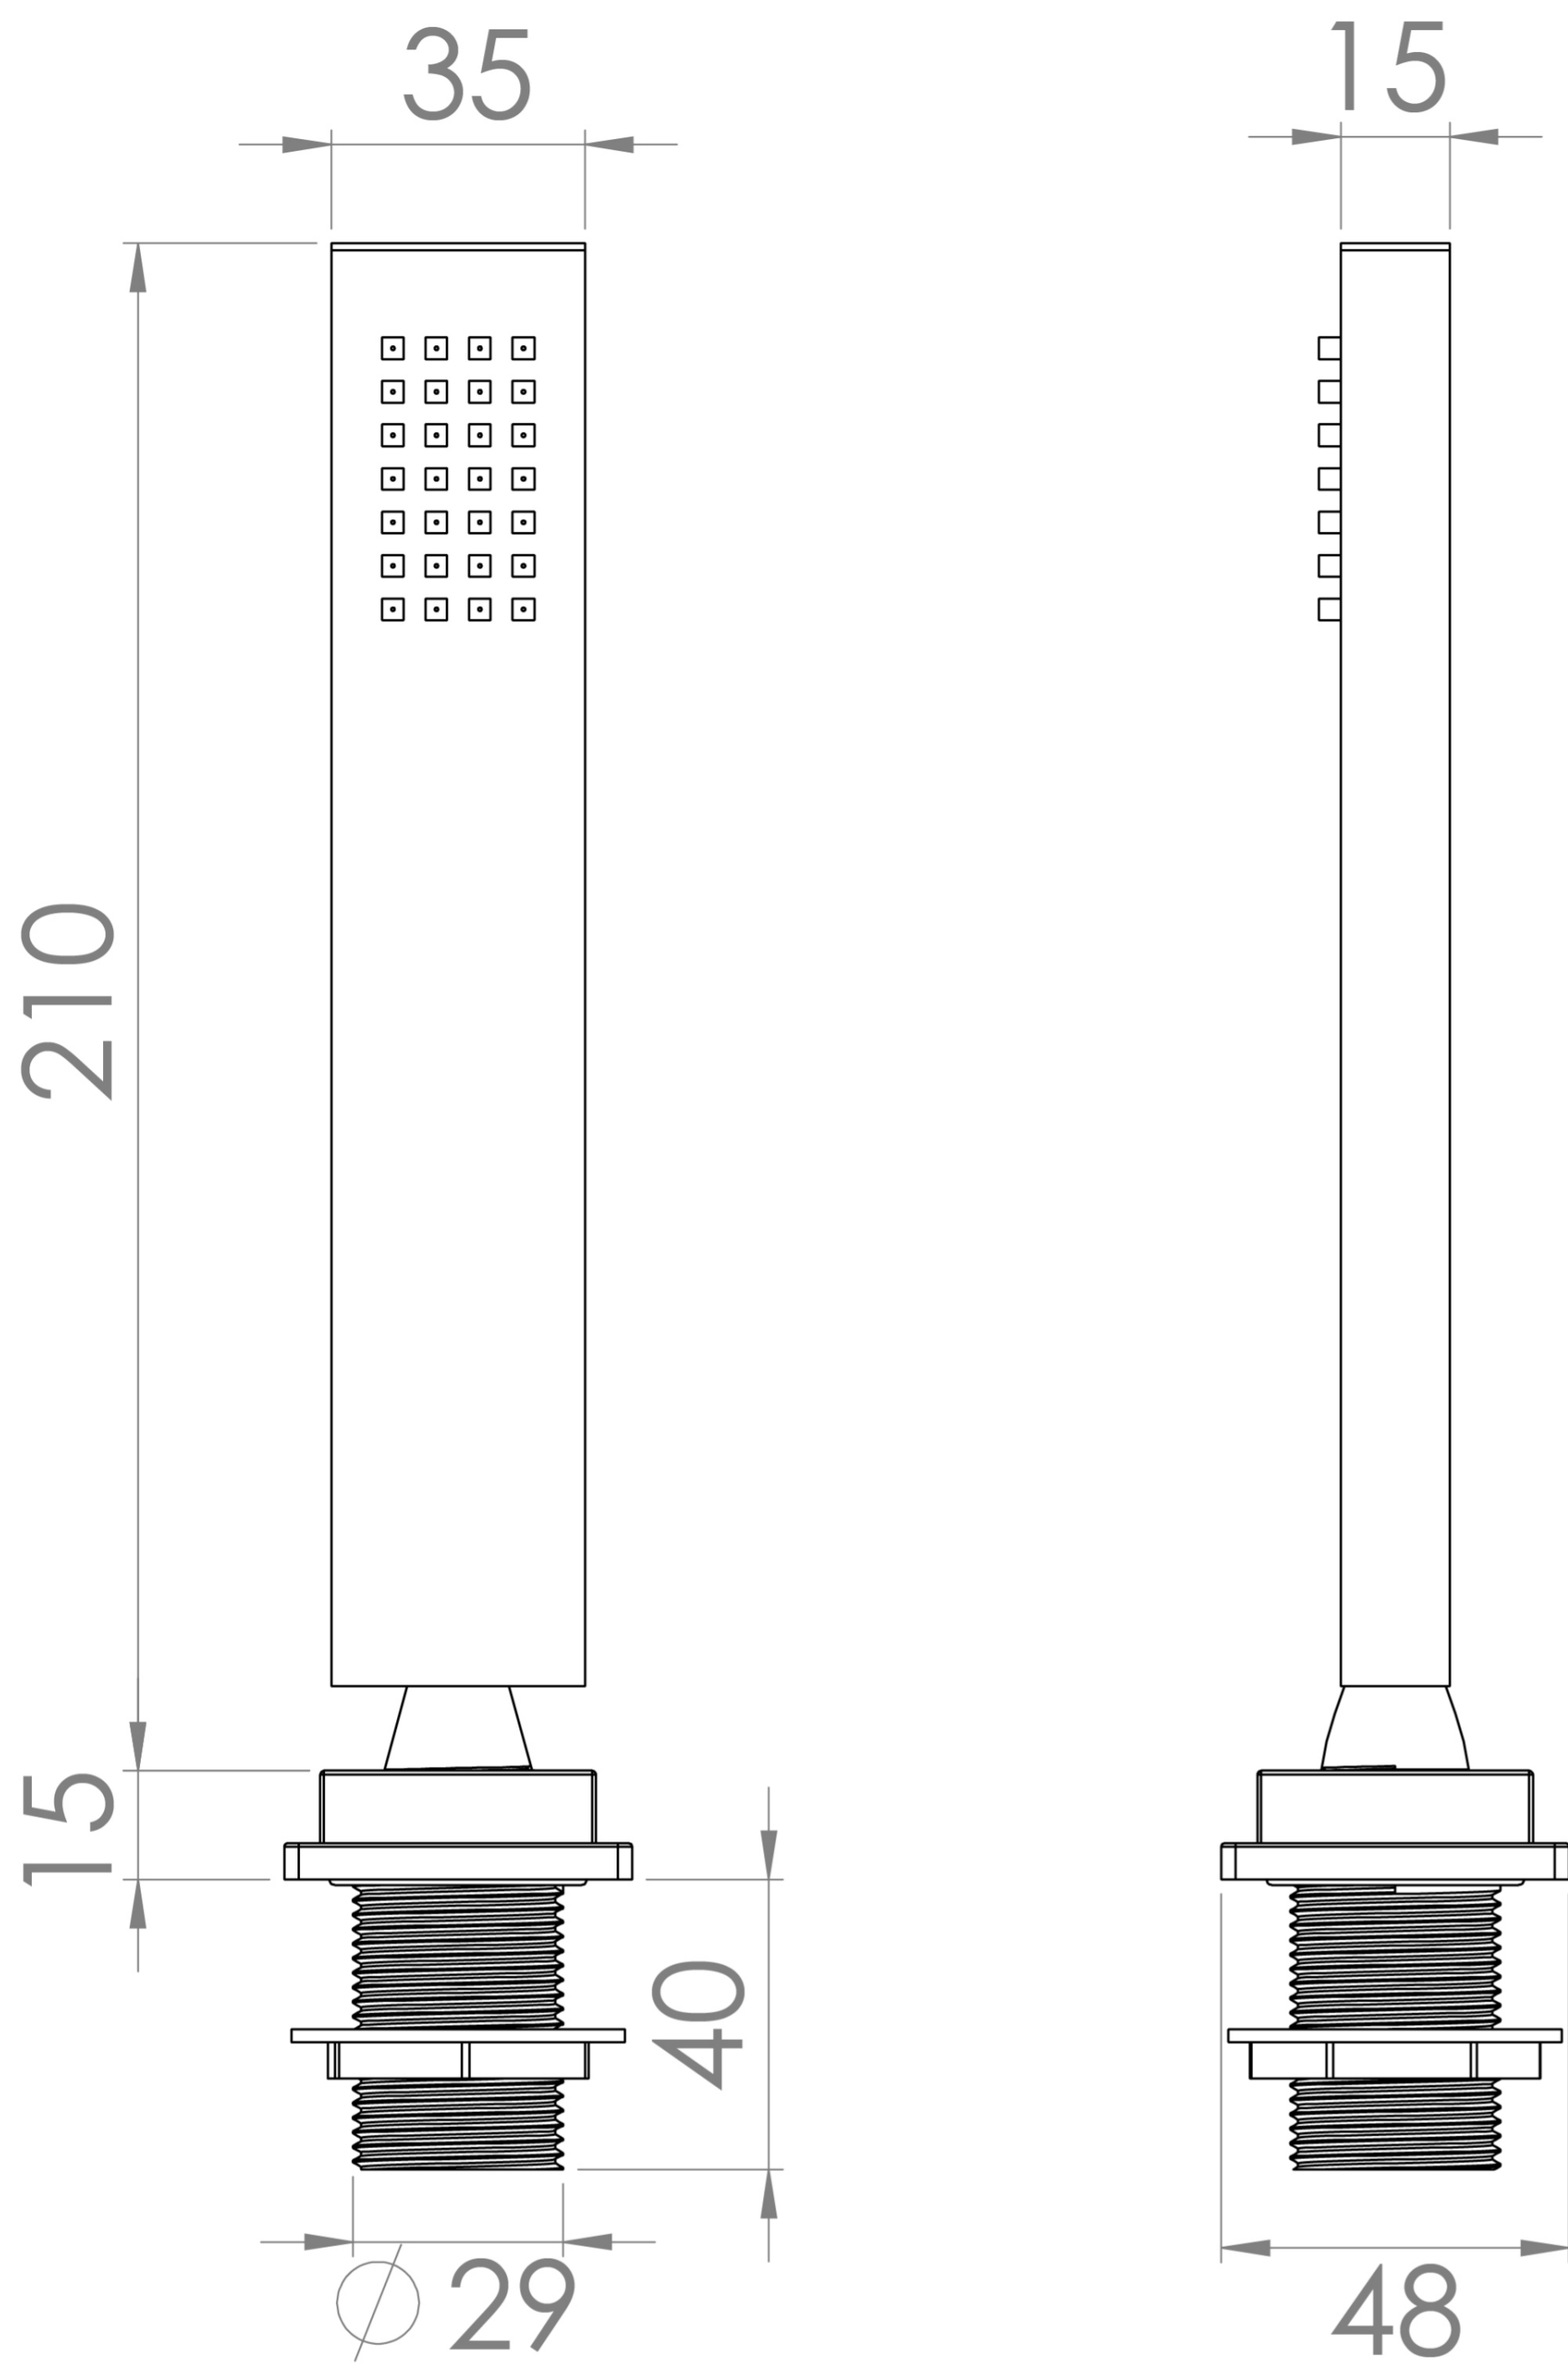

TOOGA PULL OUT HANDSPRAY KIT - MATTE BLACK

Product Code: TO216.MB

PRODUCT INFORMATION

Width:	48mm
Finish:	Matte Black (Electroplated)
Height:	225mm
Depth:	48mm
Material:	Brass
Product Type:	Pull Out Handspray Kit
Weight	0.8kg
Material	Brass

DESCRIPTION

The TOOGA brassware collection features products that will be the focal point of any bathroom with its sharp, sleek lines.

The TOOGA pull-out hand spray kit in matte black has a modern design that will be a lovely addition to your bath. It is designed to be installed on the side of the bath so that it keeps the hose concealed, creating a tidy look for your bath.