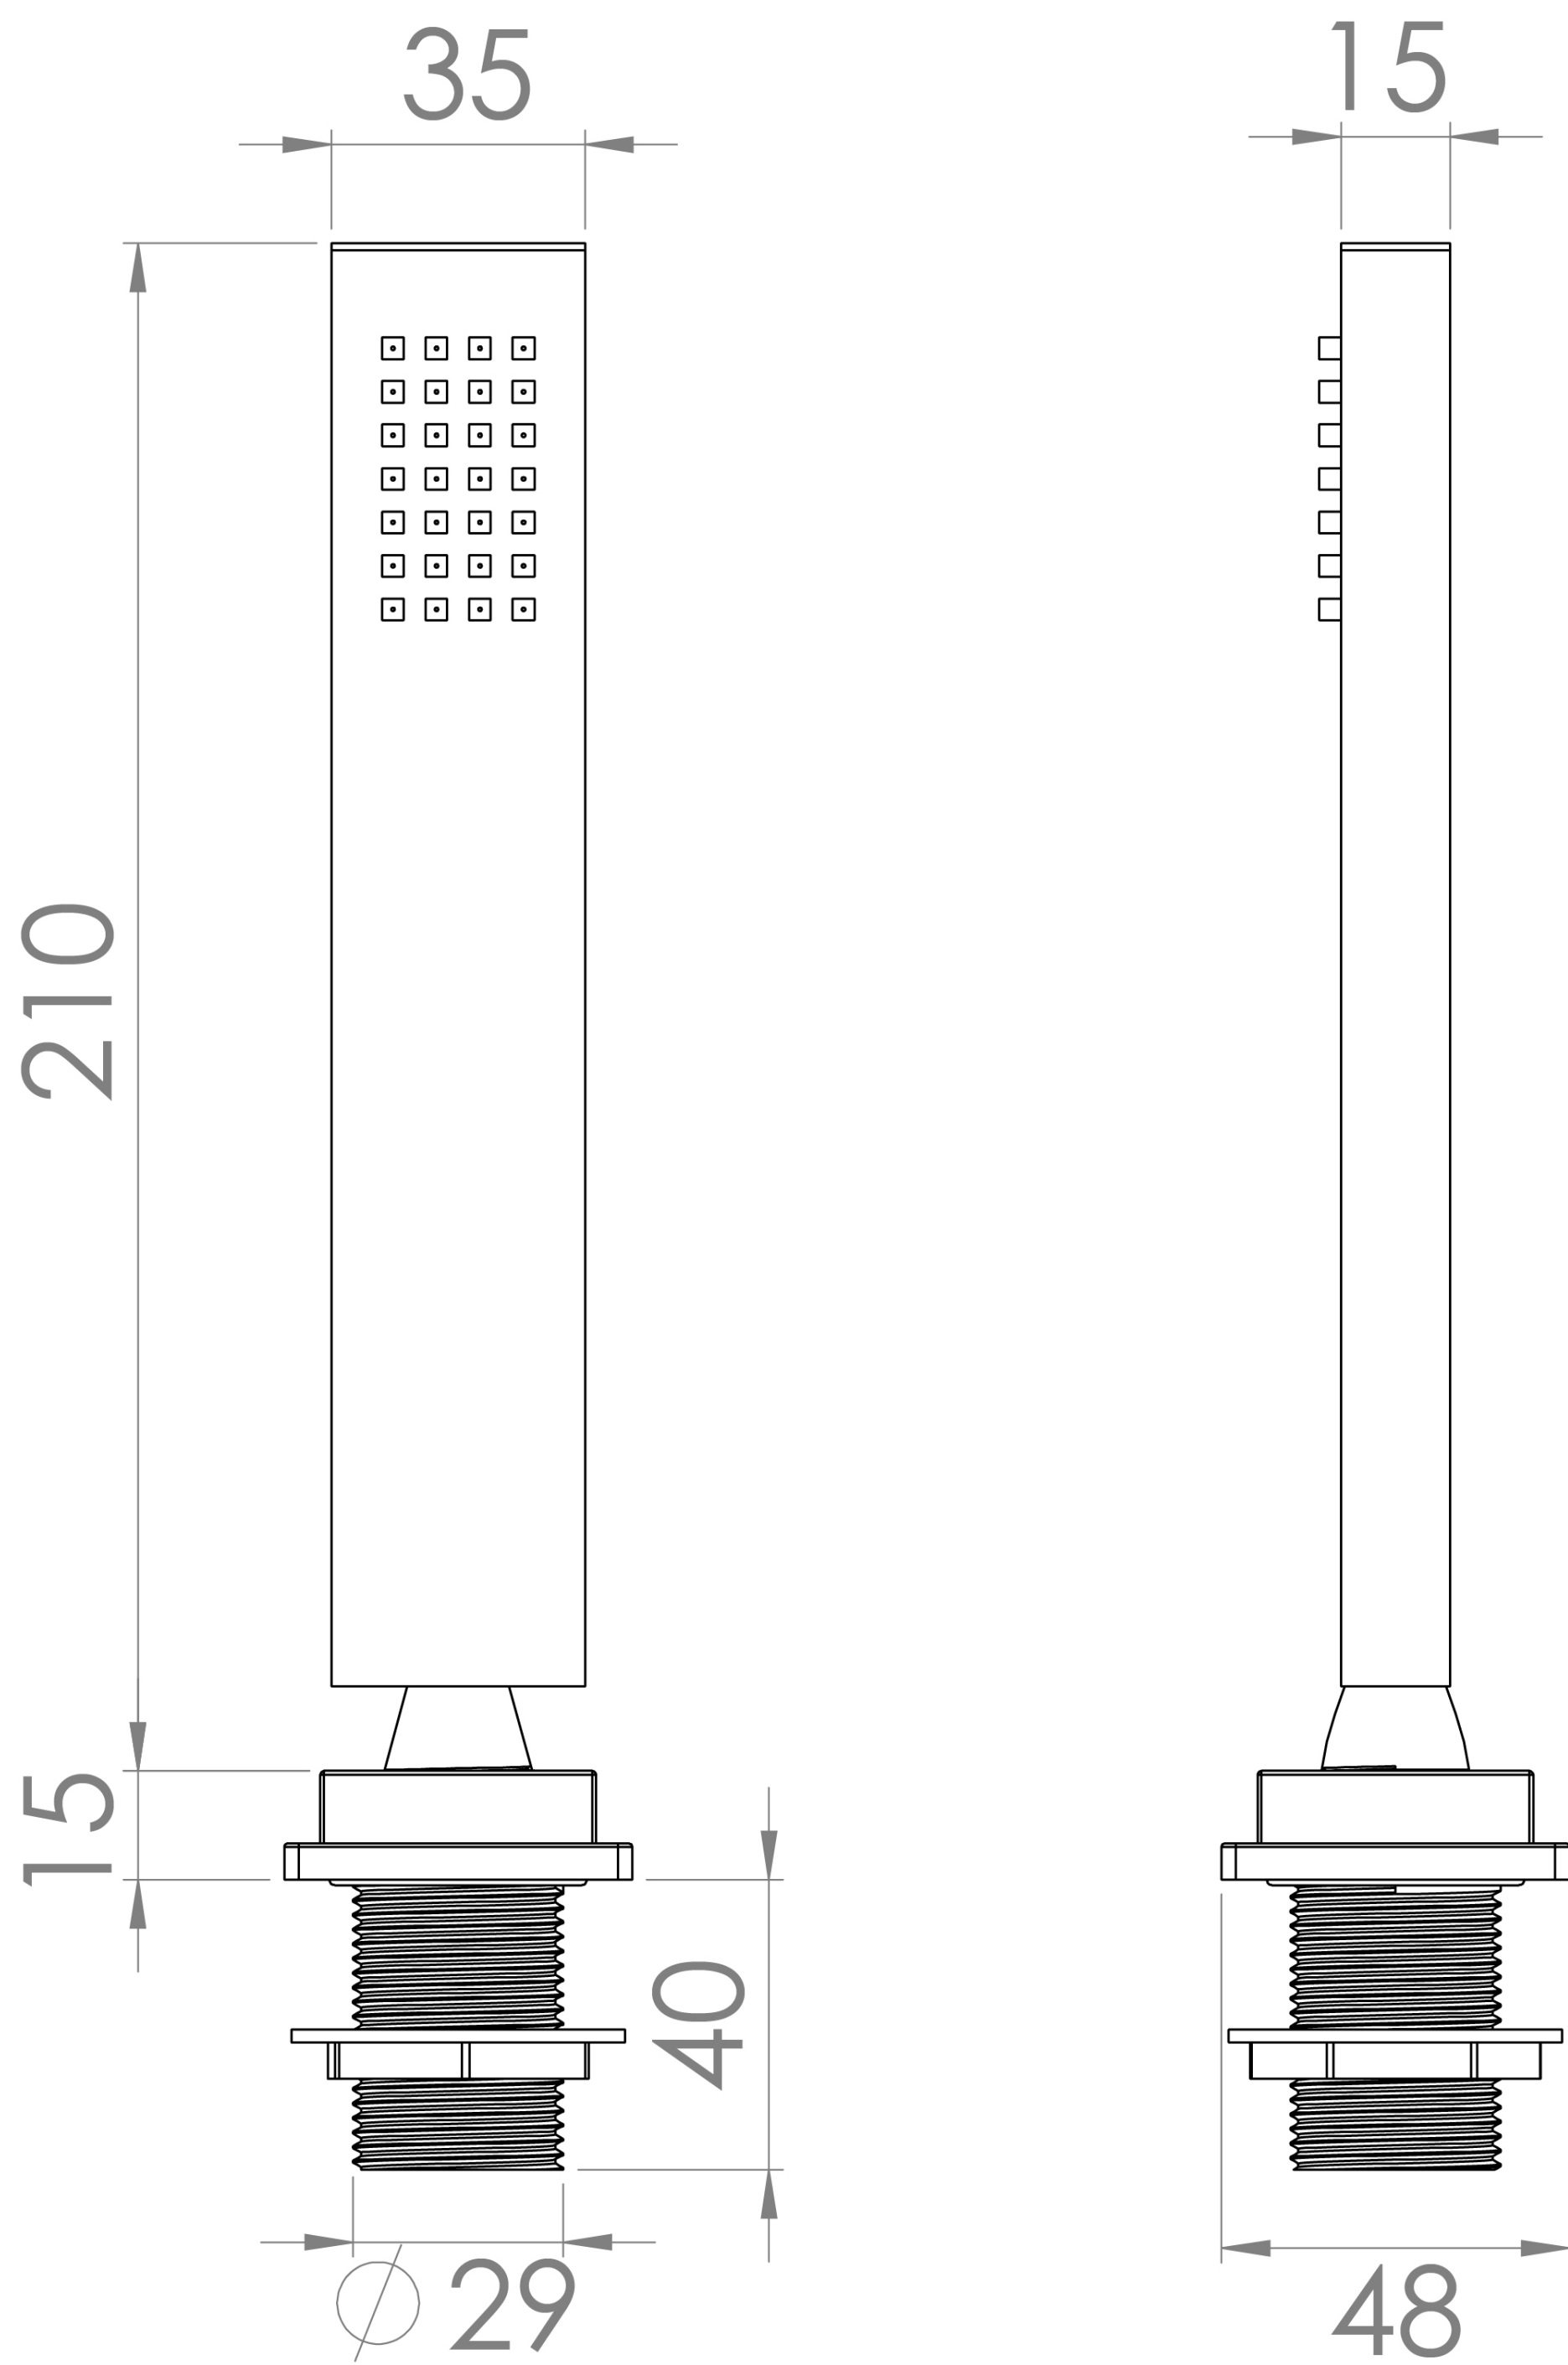

TOOGA PULL OUT HANDSPRAY KIT - CHROME

PRODUCT INFORMATION

Width:	48mm
Finish:	Chrome
Height:	225mm
Depth:	48mm
Material:	Brass
Product Type:	Pull Out Handspray Kit
Weight	0.8kg
Material	Brass

Product Code: TO216

DESCRIPTION

The TOOGA brassware collection features products that will be the focal point of any bathroom with its sharp, sleek lines.

The TOOGA pull-out hand spray kit in chrome has a modern design that will be a lovely addition to your bath. It is designed to be installed on the side of the bath so that it keeps the hose concealed, creating a tidy look for your bath.