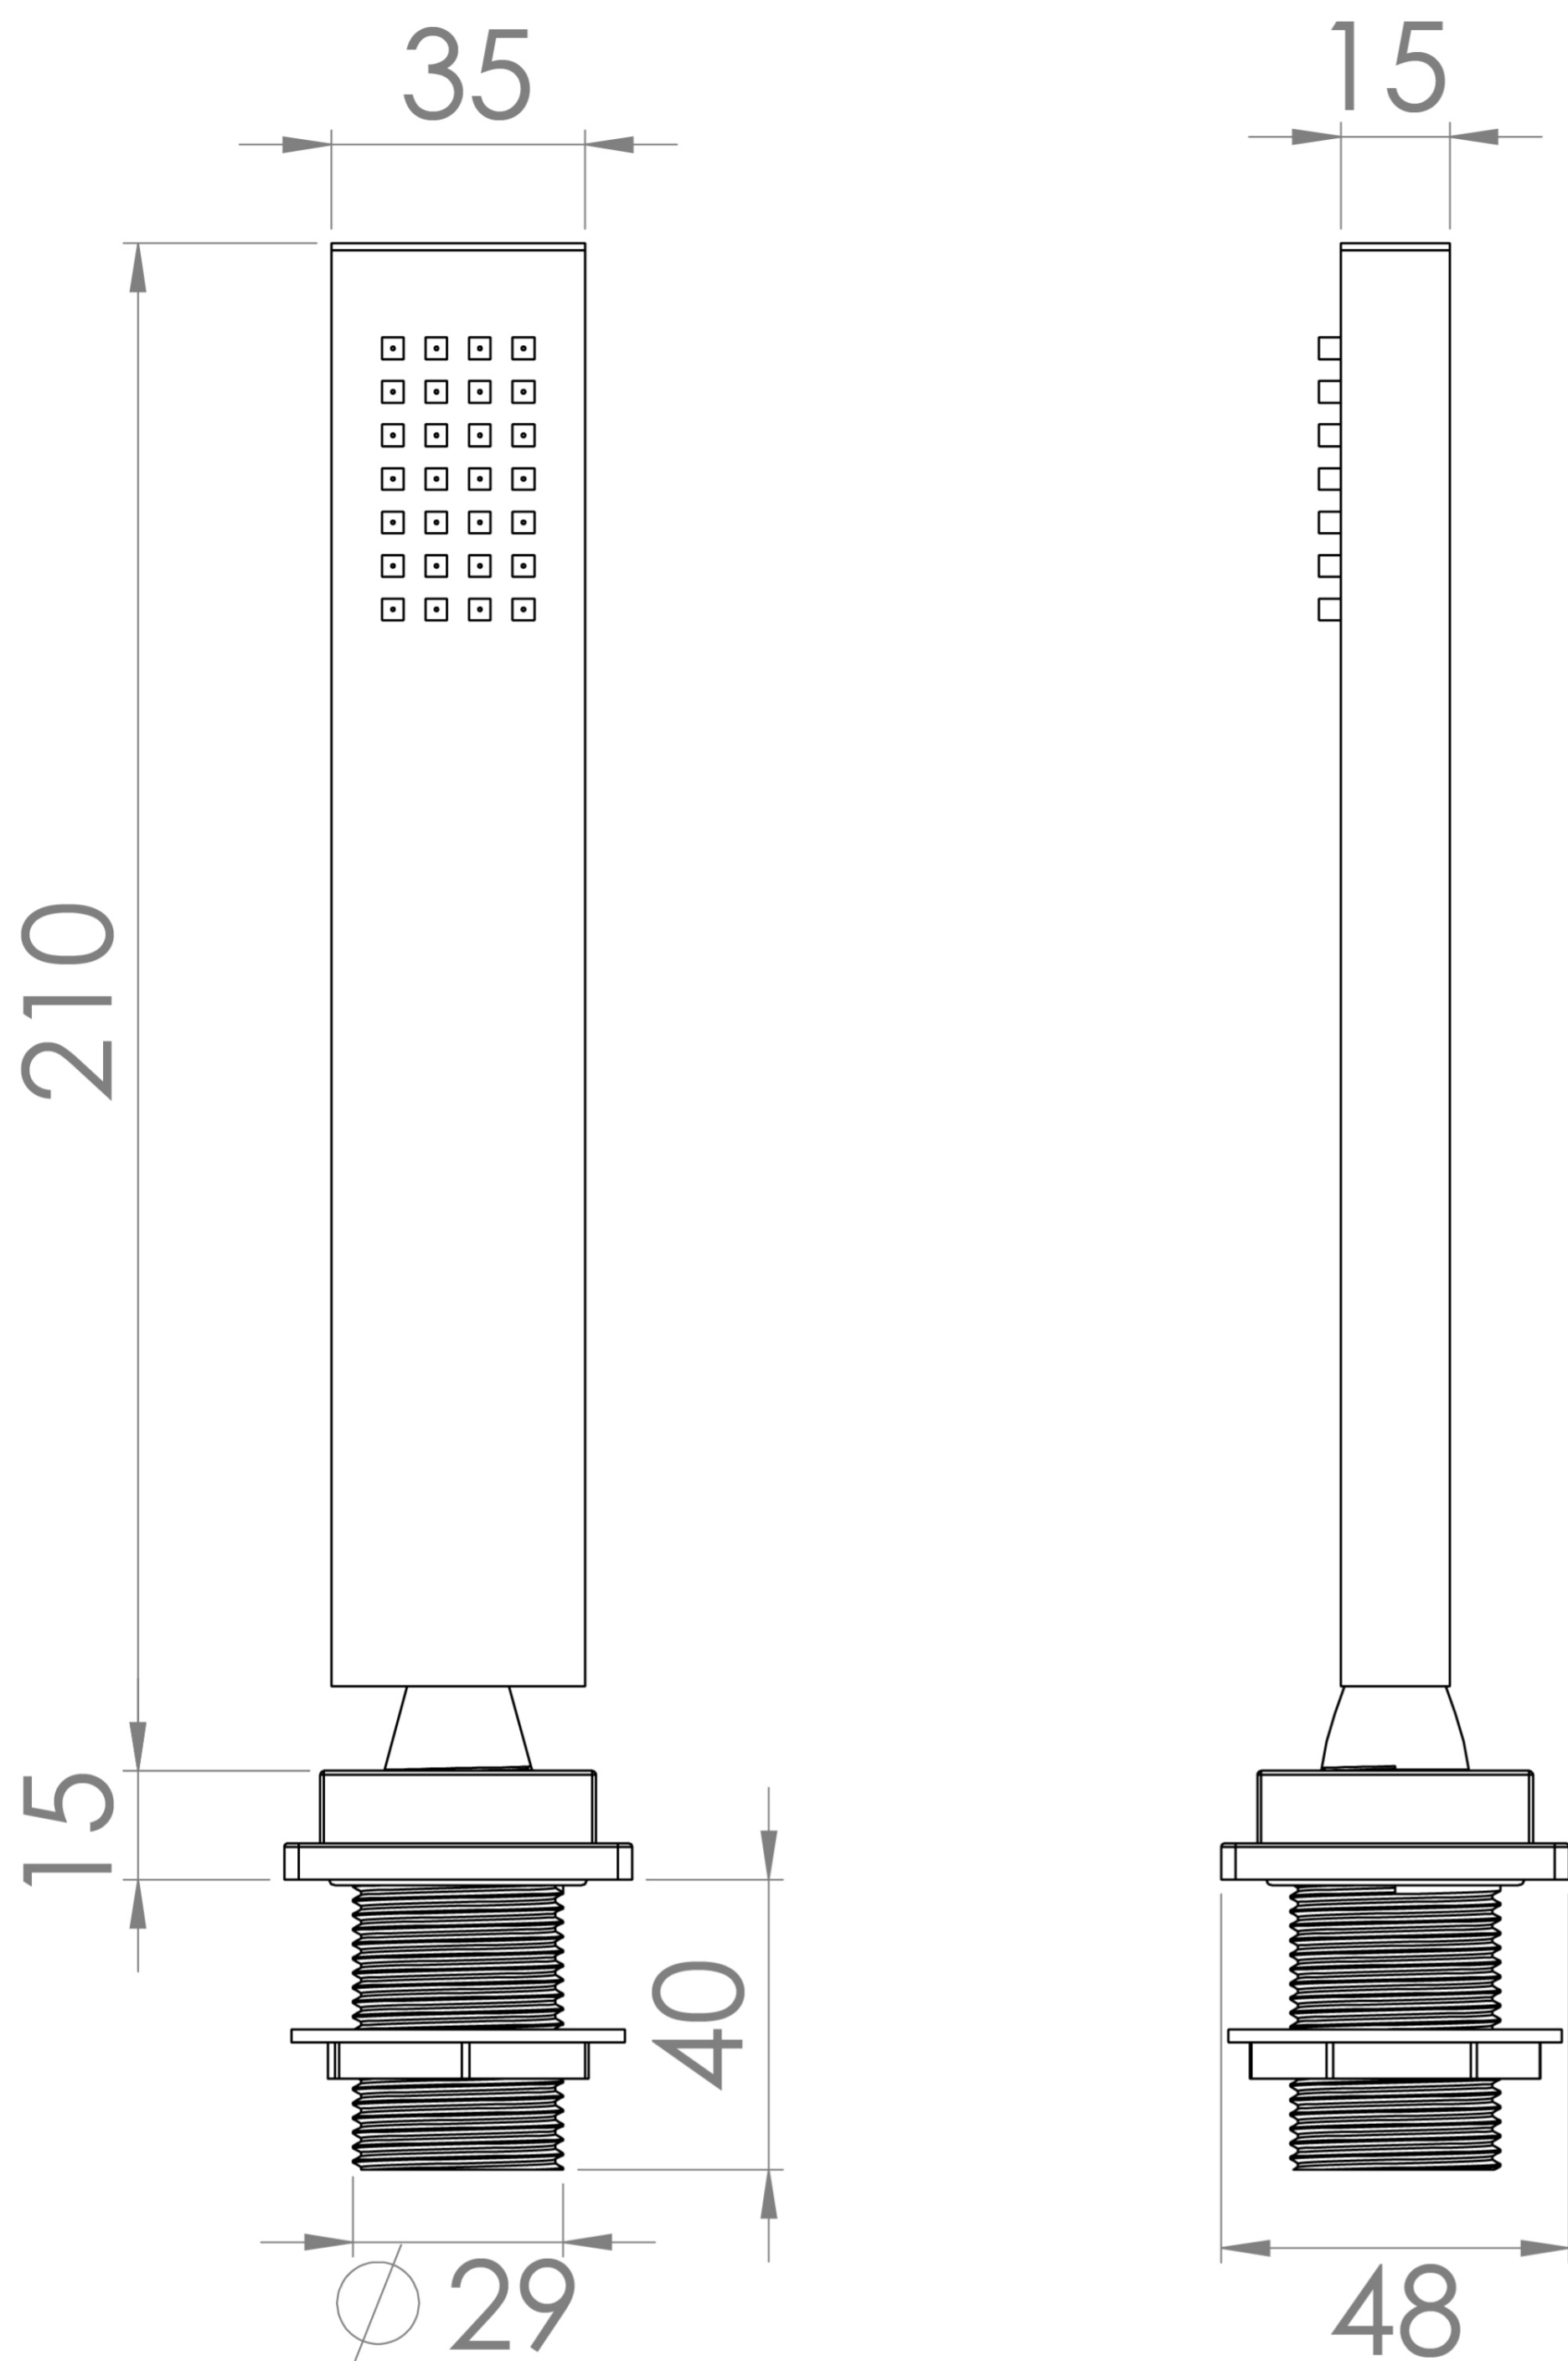

TOOGA PULL OUT HANDSPRAY KIT - CHROME

PRODUCT INFORMATION

Width:	48mm
Finish:	Chrome
Height:	225mm
Depth:	48mm
Material:	Brass
Product Type:	Pull Out Handspray Kit
Weight	0.8kg
Material	Brass

Product Code: TO216

DESCRIPTION

The TOOGA brassware collection features products that will be the focal point of any bathroom with its sharp, sleek lines.

The TOOGA pull-out hand spray kit in chrome has a modern design that will be a lovely addition to your bath. It is designed to be installed on the side of the bath so that it keeps the hose concealed, creating a tidy look for your bath.