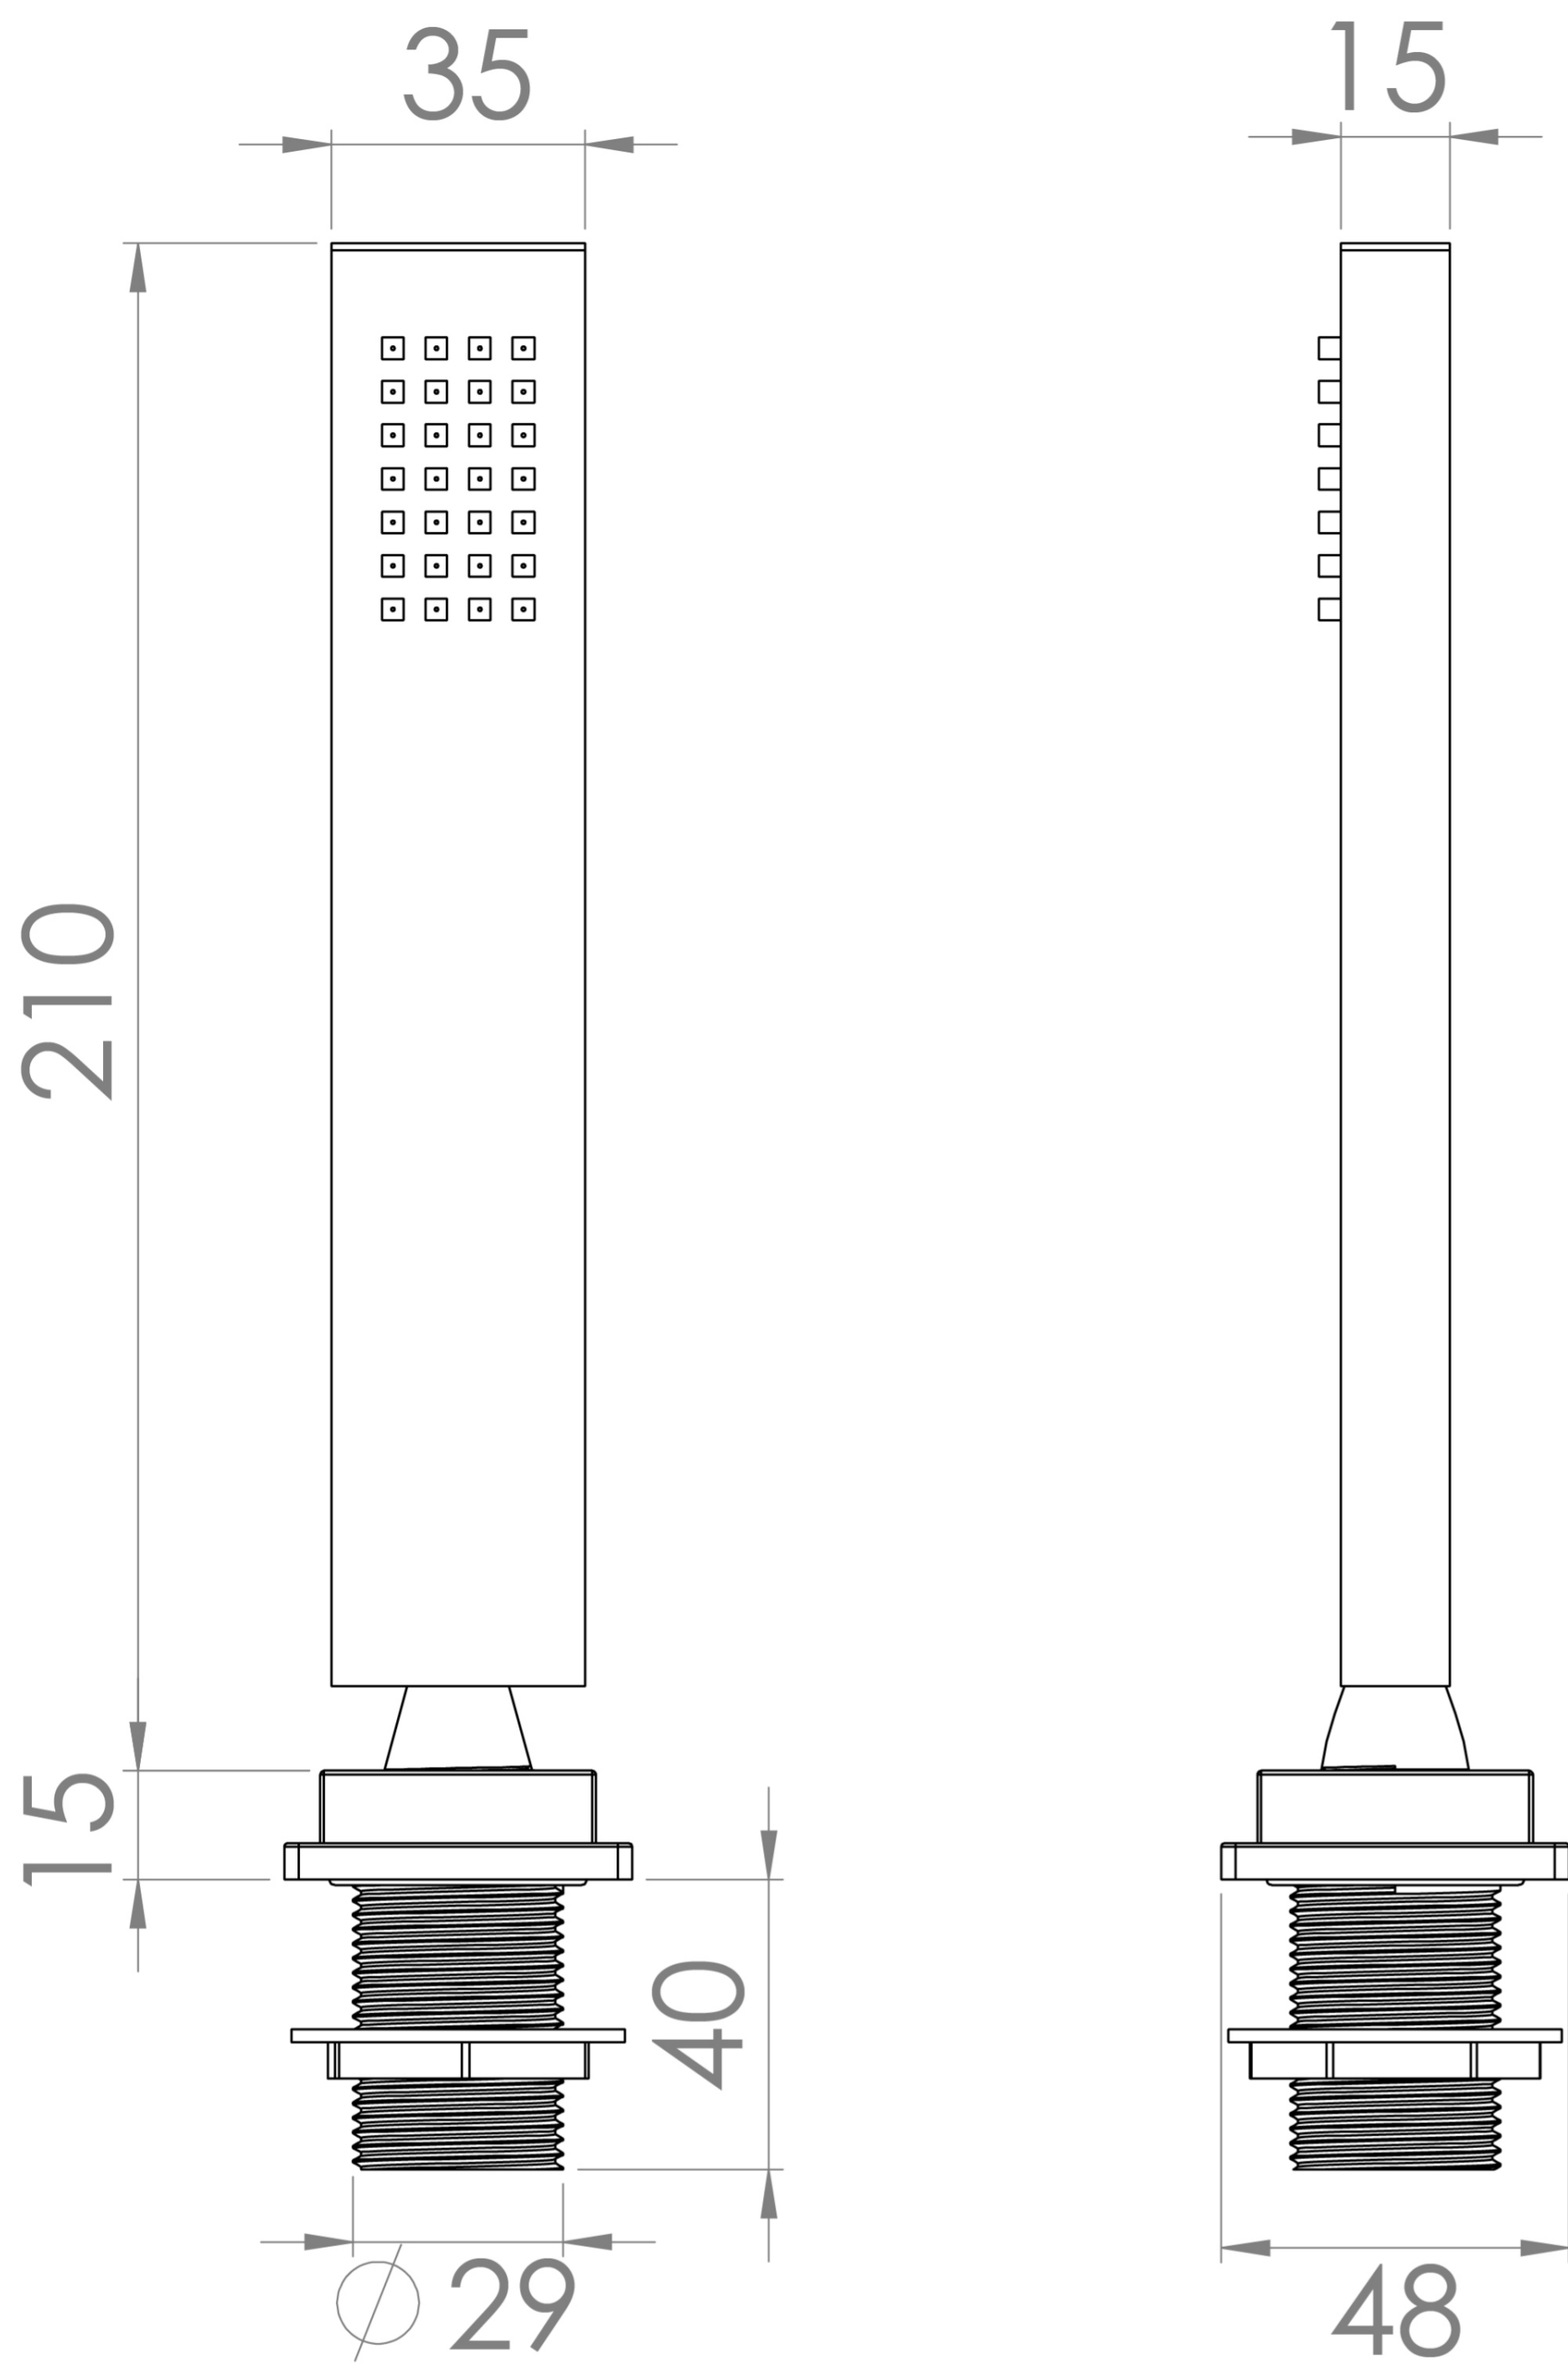

TOOGA PULL OUT HANDSPRAY KIT - CHROME

PRODUCT INFORMATION

Width:	48mm
Finish:	Chrome
Height:	225mm
Depth:	48mm
Material:	Brass
Product Type:	Pull Out Handspray Kit
Weight	0.8kg
Material	Brass

Product Code: TO216

DESCRIPTION

The TOOGA brassware collection features products that will be the focal point of any bathroom with its sharp, sleek lines.

The TOOGA pull-out hand spray kit in chrome has a modern design that will be a lovely addition to your bath. It is designed to be installed on the side of the bath so that it keeps the hose concealed, creating a tidy look for your bath.