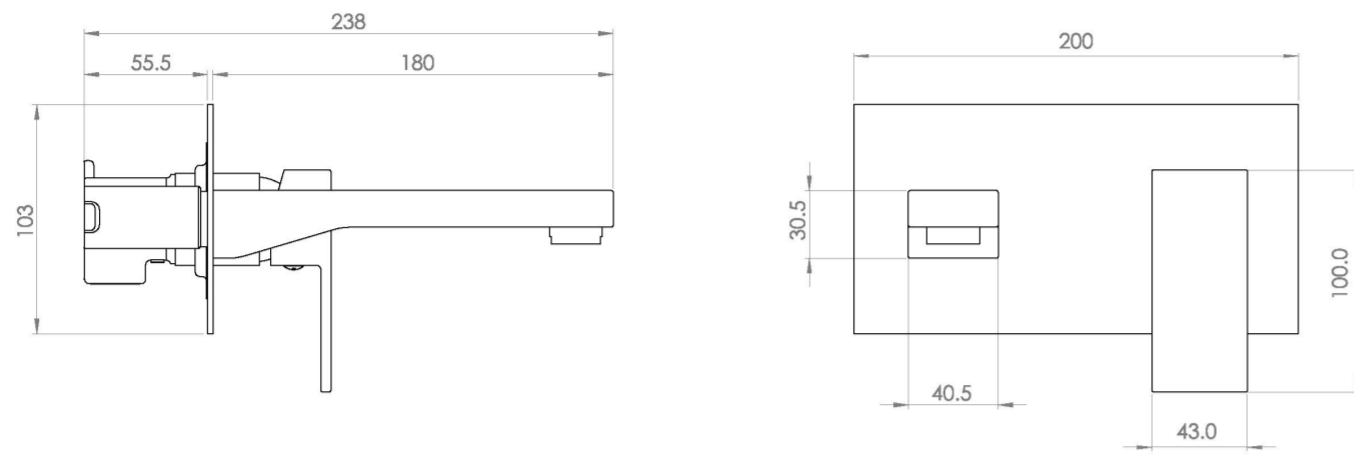

TOOGA WALL MOUNTED BASIN MIXER - MATTE BLACK

Product Code: TO205.MB

PRODUCT INFORMATION

Width:	200mm
Finish:	Matte Black (Electroplated)
Height:	103mm
Depth:	238mm
Material:	Brass
Product Type:	Wall Mounted Basin Mixer Tap
Approvals:	WRAS Approved
Weight	2.01kg
Compatible Aerator(s)	M24
Waste	Not included, purchase separately
Guarantee	5 years
Spout Projection (mm)	180mm
Other Features	Pair with a 0 tap hole or countertop basin
Material	Brass
Approvals/Standards	WRAS

DESCRIPTION

The TOOGA brassware collection features products that will be the focal point of any bathroom with its sharp, sleek lines.

This TOOGA wall mounted basin mixer in chrome creates a striking vanity set up in any bathroom. Pair it with any of our no tap hole washbasins or our SIENNA countertop basins.

Waste to be purchased separately.

TECHNICAL DRAWING

FLOW RATE

- 0.2 Bar - Flowrate: 3.7 l/min
- 0.3 Bar - Flowrate: 4.4 l/min
- 0.4 Bar - Flowrate: 5 l/min
- 0.5 Bar - Flowrate: 5.5 l/min
- 1 Bar - Flowrate: 7.5 l/min
- 2 Bar - Flowrate: 10.5 l/min
- 3 Bar - Flowrate: 13 l/min
- 4 Bar - Flowrate: 15 l/min
- 5 Bar - Flowrate: 16.9 l/min