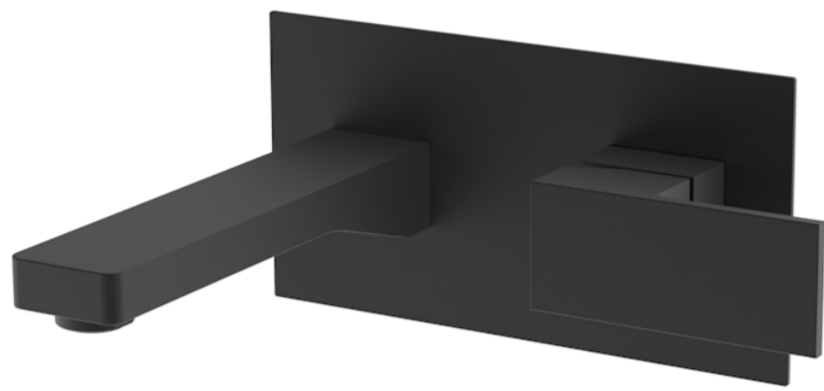

TOOGA WALL MOUNTED BASIN MIXER - MATTE BLACK

Product Code: TO205.MB

PRODUCT INFORMATION

Width:	200mm
Finish:	Matte Black (Electroplated)
Height:	103mm
Depth:	238mm
Material:	Brass
Product Type:	Wall Mounted Basin Mixer Tap
Approvals:	WRAS Approved
Weight	2.01kg
Compatible Aerator(s)	M24
Waste	Not included, purchase separately
Guarantee	5 years
Spout Projection (mm)	180mm
Other Features	Pair with a 0 tap hole or countertop basin
Material	Brass
Approvals/Standards	WRAS

DESCRIPTION

The TOOGA brassware collection features products that will be the focal point of any bathroom with its sharp, sleek lines.

This TOOGA wall mounted basin mixer in chrome creates a striking vanity set up in any bathroom. Pair it with any of our no tap hole washbasins or our SIENNA countertop basins.

<https://saneux.com/products/tooga-wall-mounted-basin-mixer-matte-black>