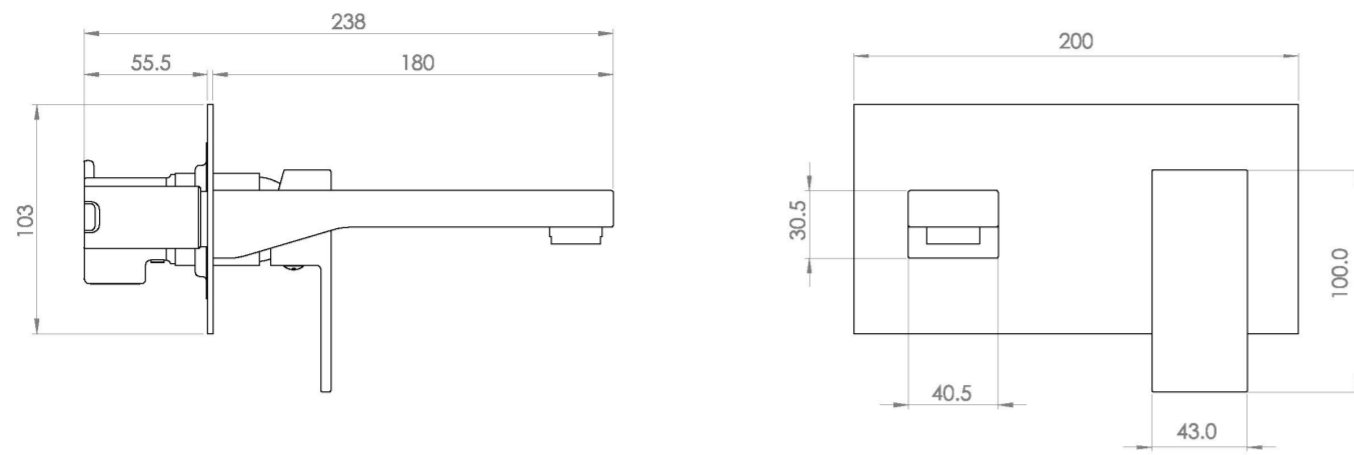

TECHNICAL DRAWING

FLOW RATE

- 0.2 Bar - Flowrate: 3.7 l/min
- 0.3 Bar - Flowrate: 4.4 l/min
- 0.4 Bar - Flowrate: 5 l/min
- 0.5 Bar - Flowrate: 5.5 l/min
- 1 Bar - Flowrate: 7.5 l/min
- 2 Bar - Flowrate: 10.5 l/min
- 3 Bar - Flowrate: 13 l/min
- 4 Bar - Flowrate: 15 l/min
- 5 Bar - Flowrate: 16.9 l/min

Saneux reserves the right to alter the specifications and product range without prior notice. Dimensions are given as a guide only. Dimensions should not be used for surrounding furniture, fixtures and fittings until the product is on site.

<https://saneux.com/products/tooga-wall-mounted-basin-mixer-matte-black>