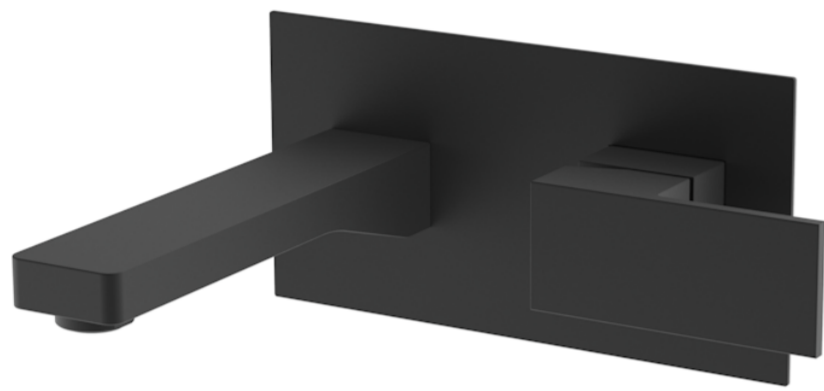

# TOOGA WALL MOUNTED BASIN MIXER - MATTE BLACK

**Product Code:** TO205.MB

## PRODUCT INFORMATION

<b>Width:</b>	200mm
<b>Finish:</b>	Matte Black (Electroplated)
<b>Height:</b>	103mm
<b>Depth:</b>	238mm
<b>Material:</b>	Brass
<b>Product Type:</b>	Wall Mounted Basin Mixer Tap
<b>Approvals:</b>	WRAS Approved
<b>Weight</b>	2.01kg
<b>Compatible Aerator(s)</b>	M24
<b>Waste</b>	Not included, purchase separately
<b>Guarantee</b>	5 years
<b>Spout Projection (mm)</b>	180mm
<b>Other Features</b>	Pair with a 0 tap hole or countertop basin
<b>Material</b>	Brass
<b>Approvals/Standards</b>	WRAS

## DESCRIPTION

The TOOGA brassware collection features products that will be the focal point of any bathroom with its sharp, sleek lines.

This TOOGA wall mounted basin mixer in chrome creates a striking vanity set up in any bathroom. Pair it with any of our no tap hole washbasins or our SIENNA countertop basins.