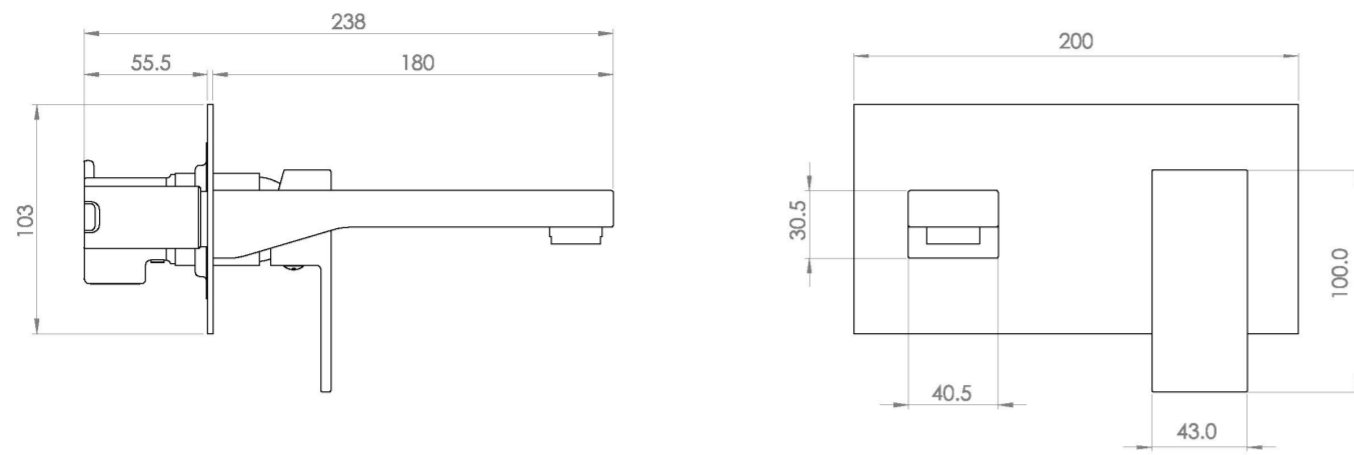

TECHNICAL DRAWING

FLOW RATE

- 0.2 Bar - Flowrate: 3.7 l/min
- 0.3 Bar - Flowrate: 4.4 l/min
- 0.4 Bar - Flowrate: 5 l/min
- 0.5 Bar - Flowrate: 5.5 l/min
- 1 Bar - Flowrate: 7.5 l/min
- 2 Bar - Flowrate: 10.5 l/min
- 3 Bar - Flowrate: 13 l/min
- 4 Bar - Flowrate: 15 l/min
- 5 Bar - Flowrate: 16.9 l/min

Saneux reserves the right to alter the specifications and product range without prior notice. Dimensions are given as a guide only. Dimensions should not be used for surrounding furniture, fixtures and fittings until the product is on site.

<https://saneux.com/products/tooga-wall-mounted-basin-mixer-chrome>