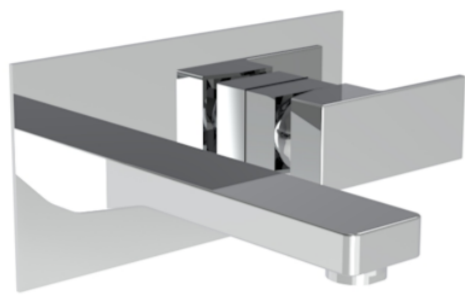

TOOGA WALL MOUNTED BASIN MIXER - CHROME

Product Code: TO205

PRODUCT INFORMATION

Width:	200mm
Finish:	Chrome
Height:	103mm
Depth:	238mm
Material:	Brass
Product Type:	Wall Mounted Basin Mixer Tap
Approvals:	WRAS Approved
Weight	2.01kg
Compatible Aerator(s)	M24
Waste	Not included, purchase separately
Guarantee	5 years
Spout Projection (mm)	180mm
Other Features	Pair with a 0 tap hole or countertop basin
Material	Brass
Approvals/Standards	WRAS

DESCRIPTION

The TOOGA brassware collection features products that will be the focal point of any bathroom with its sharp, sleek lines.

This TOOGA wall mounted basin mixer in chrome creates a striking vanity set up in any bathroom. Pair it with any of our no tap hole washbasins or our SIENNA countertop basins.