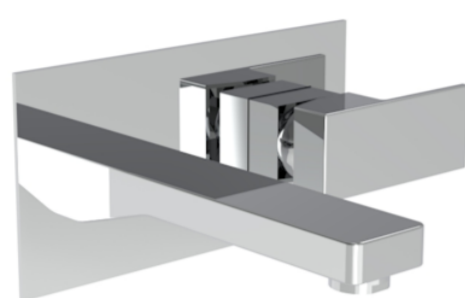

TOOGA WALL MOUNTED BASIN MIXER - CHROME

Product Code: TO205

PRODUCT INFORMATION

Width:	200mm
Finish:	Chrome
Height:	103mm
Depth:	238mm
Material:	Brass
Product Type:	Wall Mounted Basin Mixer Tap
Approvals:	WRAS Approved
Weight	2.01kg
Compatible Aerator(s)	M24
Waste	Not included, purchase separately
Guarantee	5 years
Spout Projection (mm)	180mm
Other Features	Pair with a 0 tap hole or countertop basin
Material	Brass
Approvals/Standards	WRAS

DESCRIPTION

The TOOGA brassware collection features products that will be the focal point of any bathroom with its sharp, sleek lines.

This TOOGA wall mounted basin mixer in chrome creates a striking vanity set up in any bathroom. Pair it with any of our no tap hole washbasins or our SIENNA countertop basins.