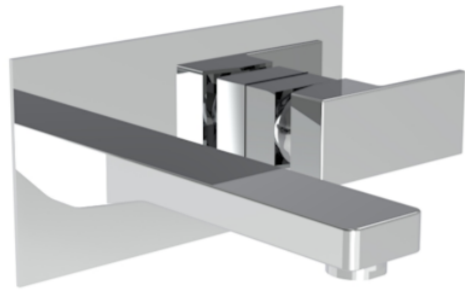

# TOOGA WALL MOUNTED BASIN MIXER - CHROME

**Product Code:** TO205

## PRODUCT INFORMATION

<b>Width:</b>	200mm
<b>Finish:</b>	Chrome
<b>Height:</b>	103mm
<b>Depth:</b>	238mm
<b>Material:</b>	Brass
<b>Product Type:</b>	Wall Mounted Basin Mixer Tap
<b>Approvals:</b>	WRAS Approved
<b>Weight</b>	2.01kg
<b>Compatible Aerator(s)</b>	M24
<b>Waste</b>	Not included, purchase separately
<b>Guarantee</b>	5 years
<b>Spout Projection (mm)</b>	180mm
<b>Other Features</b>	Pair with a 0 tap hole or countertop basin
<b>Material</b>	Brass
<b>Approvals/Standards</b>	WRAS

## DESCRIPTION

The TOOGA brassware collection features products that will be the focal point of any bathroom with its sharp, sleek lines.

This TOOGA wall mounted basin mixer in chrome creates a striking vanity set up in any bathroom. Pair it with any of our no tap hole washbasins or our SIENNA countertop basins.