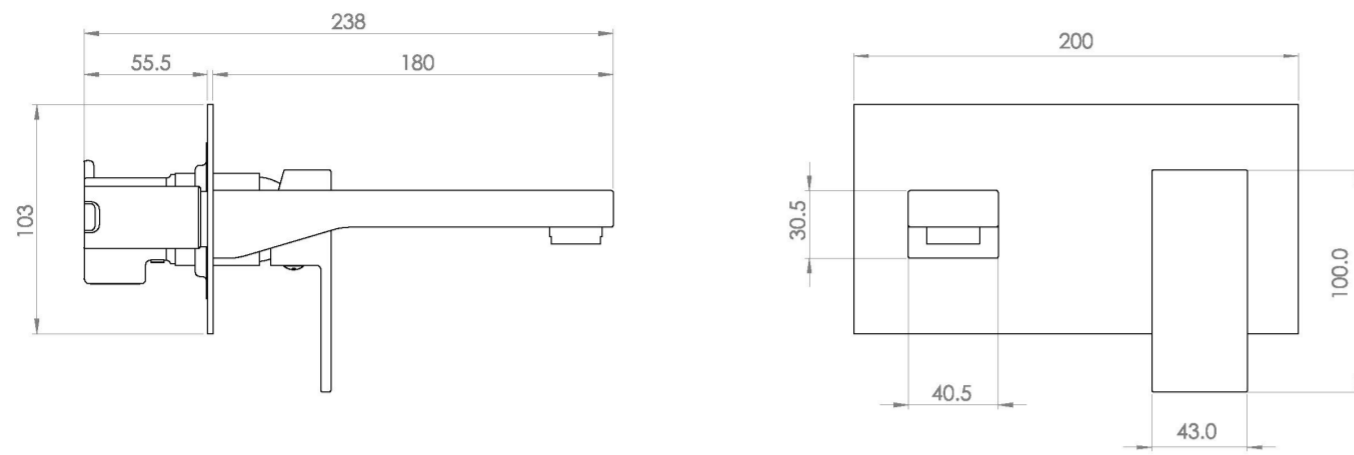

TOOGA WALL MOUNTED BASIN MIXER - CHROME

Product Code: TO205

PRODUCT INFORMATION

Width:	200mm
Finish:	Chrome
Height:	103mm
Depth:	238mm
Material:	Brass
Product Type:	Wall Mounted Basin Mixer Tap
Approvals:	WRAS Approved
Weight	2.01kg
Compatible Aerator(s)	M24
Waste	Not included, purchase separately
Guarantee	5 years
Spout Projection (mm)	180mm
Other Features	Pair with a 0 tap hole or countertop basin
Material	Brass
Approvals/Standards	WRAS

DESCRIPTION

The TOOGA brassware collection features products that will be the focal point of any bathroom with its sharp, sleek lines.

This TOOGA wall mounted basin mixer in chrome creates a striking vanity set up in any bathroom. Pair it with any of our no tap hole washbasins or our SIENNA countertop basins.

Waste to be purchased separately.

TECHNICAL DRAWING

FLOW RATE

- 0.2 Bar - Flowrate: 3.7 l/min
- 0.3 Bar - Flowrate: 4.4 l/min
- 0.4 Bar - Flowrate: 5 l/min
- 0.5 Bar - Flowrate: 5.5 l/min
- 1 Bar - Flowrate: 7.5 l/min
- 2 Bar - Flowrate: 10.5 l/min
- 3 Bar - Flowrate: 13 l/min
- 4 Bar - Flowrate: 15 l/min
- 5 Bar - Flowrate: 16.9 l/min