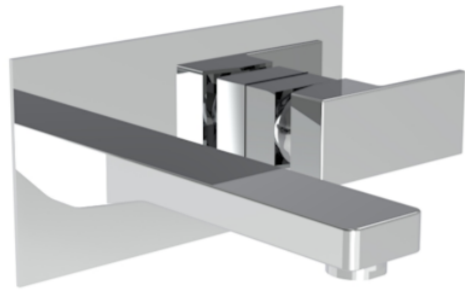

TOOGA WALL MOUNTED BASIN MIXER - CHROME

Product Code: TO205

PRODUCT INFORMATION

| | |
|------------------------------|--|
| Width: | 200mm |
| Finish: | Chrome |
| Height: | 103mm |
| Depth: | 238mm |
| Material: | Brass |
| Product Type: | Wall Mounted Basin Mixer Tap |
| Approvals: | WRAS Approved |
| Weight | 2.01kg |
| Compatible Aerator(s) | M24 |
| Waste | Not included, purchase separately |
| Guarantee | 5 years |
| Spout Projection (mm) | 180mm |
| Other Features | Pair with a 0 tap hole or countertop basin |
| Material | Brass |
| Approvals/Standards | WRAS |

DESCRIPTION

The TOOGA brassware collection features products that will be the focal point of any bathroom with its sharp, sleek lines.

This TOOGA wall mounted basin mixer in chrome creates a striking vanity set up in any bathroom. Pair it with any of our no tap hole washbasins or our SIENNA countertop basins.