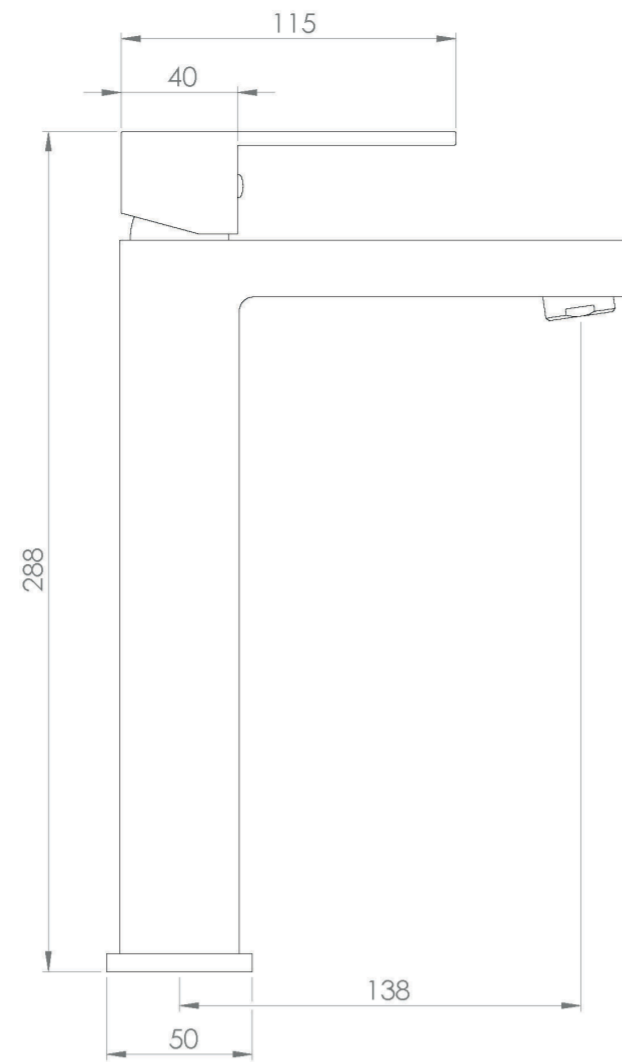

TOOGA TALL BASIN MIXER - MATTE BLACK

Product Code: TO204.MB

PRODUCT INFORMATION

Width:	50mm
Finish:	Matte Black (Electroplated)
Height:	288mm
Depth:	138mm
Material:	Brass
Product Type:	Tall Basin Mixer Tap, Deck Mounted Basin Mixer Tap
Approvals:	WRAS Approved
Weight	2.39kg
Compatible Aerator(s)	M24
Waste	Not included, purchase separately
Guarantee	5 years
Spout Projection (mm)	138mm
Other Features	Pair with a countertop basin
Material	Brass
Approvals/Standards	WRAS

DESCRIPTION

The TOOGA brassware collection features products that will be the focal point of any bathroom with its sharp, sleek lines.

This TOOGA tall mixer in matte black is a great option as it will work with a variety of our washbasins and units to create a striking vanity set up in any bathroom. It is best suited with a countertop basin and countertop because of its height.

Waste to be purchased separately.

TECHNICAL DRAWING

FLOW RATE

- 0.2 Bar - Flowrate: 2.9 l/min
- 0.3 Bar - Flowrate: 3.5 l/min
- 0.4 Bar - Flowrate: 4 l/min
- 0.5 Bar - Flowrate: 4.4 l/min
- 1 Bar - Flowrate: 6.2 l/min
- 2 Bar - Flowrate: 8.7 l/min
- 3 Bar - Flowrate: 10.8 l/min
- 4 Bar - Flowrate: 12.5 l/min
- 5 Bar - Flowrate: 14.1 l/min