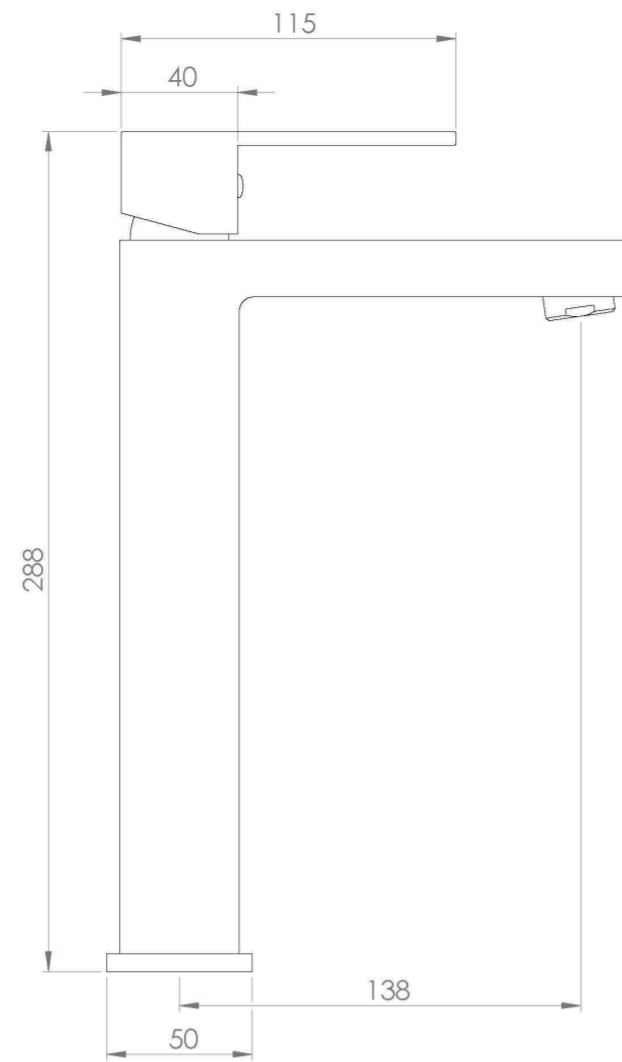

TOOGA TALL BASIN MIXER - MATTE BLACK

Product Code: TO204.MB

PRODUCT INFORMATION

| | |
|------------------------------|--|
| Width: | 50mm |
| Finish: | Matte Black (Electroplated) |
| Height: | 288mm |
| Depth: | 138mm |
| Material: | Brass |
| Product Type: | Tall Basin Mixer Tap, Deck Mounted Basin Mixer Tap |
| Approvals: | WRAS Approved |
| Weight | 2.39kg |
| Compatible Aerator(s) | M24 |
| Waste | Not included, purchase separately |
| Guarantee | 5 years |
| Spout Projection (mm) | 138mm |
| Other Features | Pair with a countertop basin |
| Material | Brass |
| Approvals/Standards | WRAS |

DESCRIPTION

The TOOGA brassware collection features products that will be the focal point of any bathroom with its sharp, sleek lines.

This TOOGA tall mixer in matte black is a great option as it will work with a variety of our washbasins and units to create a striking vanity set up in any bathroom. It is best suited with a countertop basin and countertop because of its height.

Waste to be purchased separately.

- 0.2 Bar - Flowrate: 2.9 l/min
- 0.3 Bar - Flowrate: 3.5 l/min
- 0.4 Bar - Flowrate: 4 l/min
- 0.5 Bar - Flowrate: 4.4 l/min
- 1 Bar - Flowrate: 6.2 l/min
- 2 Bar - Flowrate: 8.7 l/min
- 3 Bar - Flowrate: 10.8 l/min
- 4 Bar - Flowrate: 12.5 l/min
- 5 Bar - Flowrate: 14.1 l/min