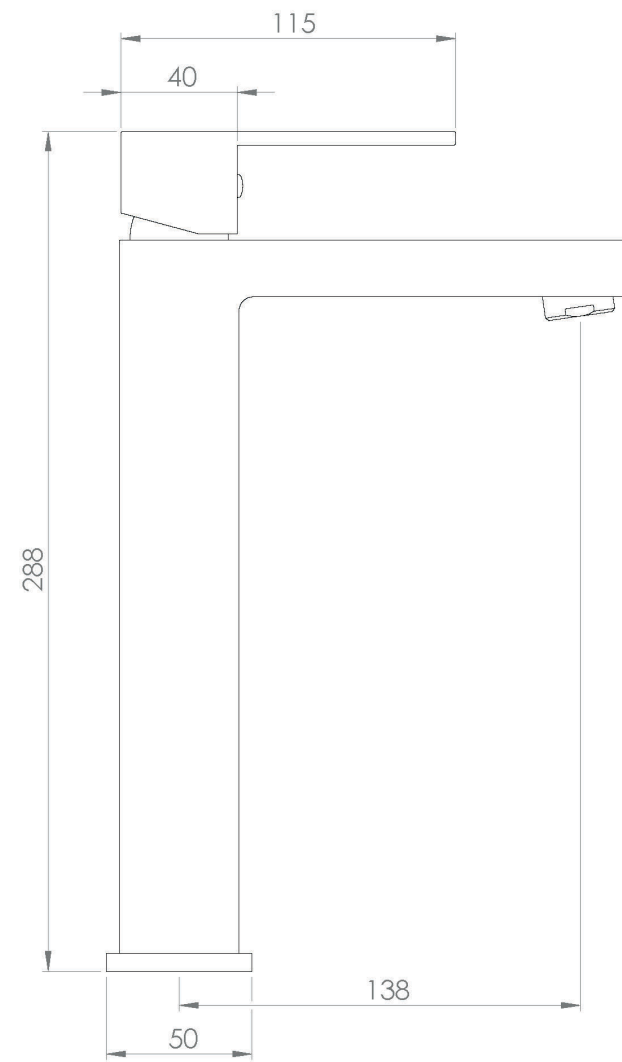

## PRODUCT INFORMATION

<b>Width:</b>	50mm
<b>Finish:</b>	Matte Black (Electroplated)
<b>Height:</b>	288mm
<b>Depth:</b>	138mm
<b>Material:</b>	Brass
<b>Product Type:</b>	Tall Basin Mixer Tap, Deck Mounted Basin Mixer Tap
<b>Approvals:</b>	WRAS Approved
<b>Weight</b>	2.39kg
<b>Compatible Aerator(s)</b>	M24
<b>Waste</b>	Not included, purchase separately
<b>Guarantee</b>	5 years
<b>Spout Projection (mm)</b>	138mm
<b>Other Features</b>	Pair with a countertop basin
<b>Material</b>	Brass
<b>Approvals/Standards</b>	WRAS

## DESCRIPTION

The TOOGA brassware collection features products that will be the focal point of any bathroom with its sharp, sleek lines.

This TOOGA tall mixer in matte black is a great option as it will work with a variety of our washbasins and units to create a striking vanity set up in any bathroom. It is best suited with a countertop basin and countertop because of its height.

Waste to be purchased separately.

- 0.2 Bar - Flowrate: 2.9 l/min
- 0.3 Bar - Flowrate: 3.5 l/min
- 0.4 Bar - Flowrate: 4 l/min
- 0.5 Bar - Flowrate: 4.4 l/min
- 1 Bar - Flowrate: 6.2 l/min
- 2 Bar - Flowrate: 8.7 l/min
- 3 Bar - Flowrate: 10.8 l/min
- 4 Bar - Flowrate: 12.5 l/min
- 5 Bar - Flowrate: 14.1 l/min