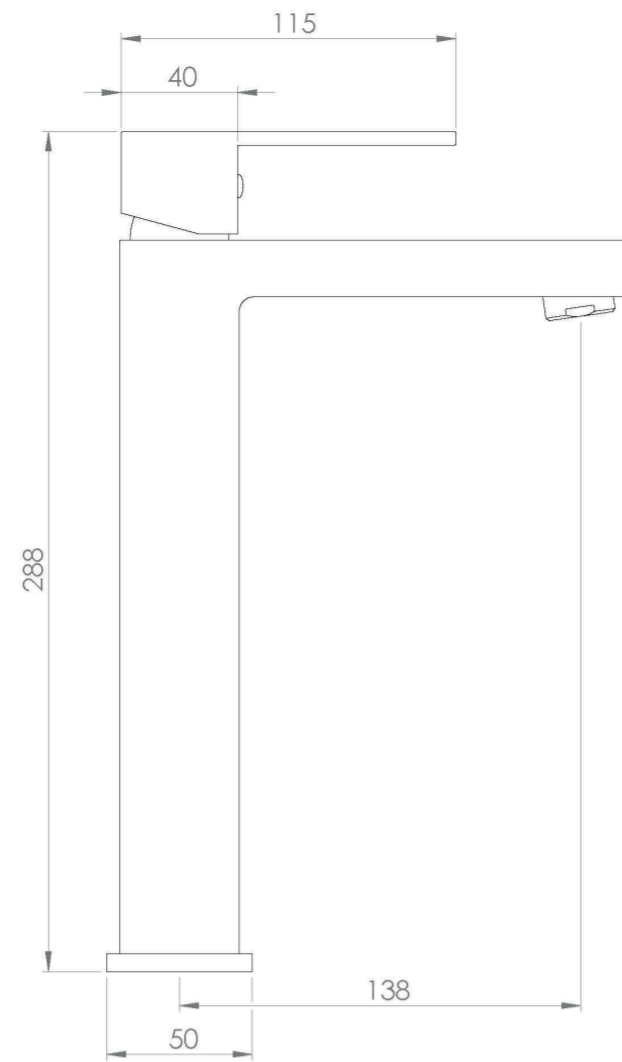

TOOGA TALL BASIN MIXER - MATTE BLACK

Product Code: TO204.MB

PRODUCT INFORMATION

Width:	50mm
Finish:	Matte Black (Electroplated)
Height:	288mm
Depth:	138mm
Material:	Brass
Product Type:	Tall Basin Mixer Tap, Deck Mounted Basin Mixer Tap
Approvals:	WRAS Approved
Weight	2.39kg
Compatible Aerator(s)	M24
Waste	Not included, purchase separately
Guarantee	5 years
Spout Projection (mm)	138mm
Other Features	Pair with a countertop basin
Material	Brass
Approvals/Standards	WRAS

DESCRIPTION

The TOOGA brassware collection features products that will be the focal point of any bathroom with its sharp, sleek lines.

This TOOGA tall mixer in matte black is a great option as it will work with a variety of our washbasins and units to create a striking vanity set up in any bathroom. It is best suited with a countertop basin and countertop because of its height.

Waste to be purchased separately.

- 0.2 Bar - Flowrate: 2.9 l/min
- 0.3 Bar - Flowrate: 3.5 l/min
- 0.4 Bar - Flowrate: 4 l/min
- 0.5 Bar - Flowrate: 4.4 l/min
- 1 Bar - Flowrate: 6.2 l/min
- 2 Bar - Flowrate: 8.7 l/min
- 3 Bar - Flowrate: 10.8 l/min
- 4 Bar - Flowrate: 12.5 l/min
- 5 Bar - Flowrate: 14.1 l/min