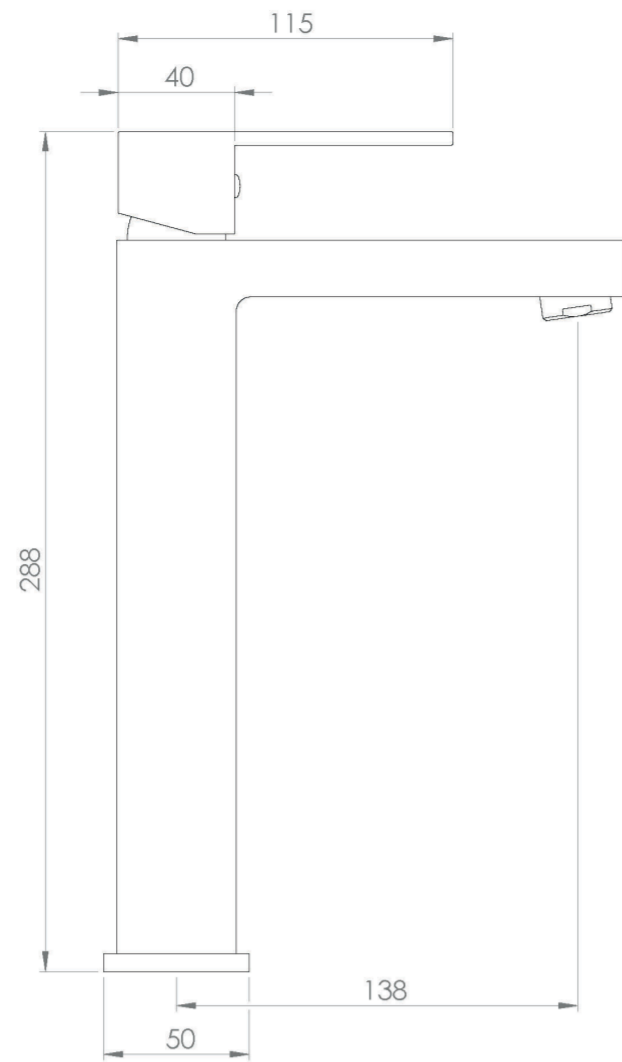

TOOGA TALL BASIN MIXER - CHROME

Product Code: TO204

PRODUCT INFORMATION

Width:	50mm
Finish:	Chrome
Height:	288mm
Depth:	138mm
Material:	Brass
Product Type:	Tall Basin Mixer Tap, Deck Mounted Basin Mixer Tap
Approvals:	WRAS Approved
Weight	2.39kg
Compatible Aerator(s)	M24
Waste	Not included, purchase separately
Guarantee	5 years
Spout Projection (mm)	138mm
Other Features	Pair with a countertop basin
Material	Brass
Approvals/Standards	WRAS

DESCRIPTION

The TOOGA brassware collection features products that will be the focal point of any bathroom with its sharp, sleek lines.

This TOOGA tall mixer in chrome is a great option as it will work with a variety of our washbasins and units to create a striking vanity set up in any bathroom. It is best suited with a countertop basin and countertop because of its height.

Waste to be purchased separately.

- 0.2 Bar - Flowrate: 2.9 l/min
- 0.3 Bar - Flowrate: 3.5 l/min
- 0.4 Bar - Flowrate: 4 l/min
- 0.5 Bar - Flowrate: 4.4 l/min
- 1 Bar - Flowrate: 6.2 l/min
- 2 Bar - Flowrate: 8.7 l/min
- 3 Bar - Flowrate: 10.8 l/min
- 4 Bar - Flowrate: 12.5 l/min
- 5 Bar - Flowrate: 14.1 l/min