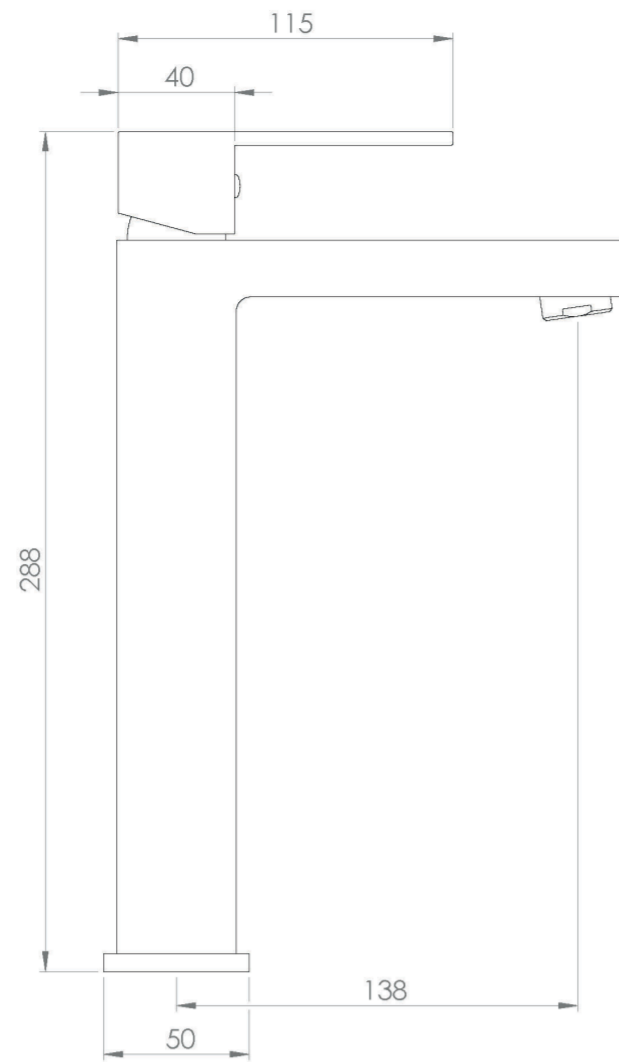

TOOGA TALL BASIN MIXER - CHROME

Product Code: TO204

PRODUCT INFORMATION

| | |
|------------------------------|--|
| Width: | 50mm |
| Finish: | Chrome |
| Height: | 288mm |
| Depth: | 138mm |
| Material: | Brass |
| Product Type: | Tall Basin Mixer Tap, Deck Mounted Basin Mixer Tap |
| Approvals: | WRAS Approved |
| Weight | 2.39kg |
| Compatible Aerator(s) | M24 |
| Waste | Not included, purchase separately |
| Guarantee | 5 years |
| Spout Projection (mm) | 138mm |
| Other Features | Pair with a countertop basin |
| Material | Brass |
| Approvals/Standards | WRAS |

DESCRIPTION

The TOOGA brassware collection features products that will be the focal point of any bathroom with its sharp, sleek lines.

This TOOGA tall mixer in chrome is a great option as it will work with a variety of our washbasins and units to create a striking vanity set up in any bathroom. It is best suited with a countertop basin and countertop because of its height.

Waste to be purchased separately.

TECHNICAL DRAWING

FLOW RATE

- 0.2 Bar - Flowrate: 2.9 l/min
- 0.3 Bar - Flowrate: 3.5 l/min
- 0.4 Bar - Flowrate: 4 l/min
- 0.5 Bar - Flowrate: 4.4 l/min
- 1 Bar - Flowrate: 6.2 l/min
- 2 Bar - Flowrate: 8.7 l/min
- 3 Bar - Flowrate: 10.8 l/min
- 4 Bar - Flowrate: 12.5 l/min
- 5 Bar - Flowrate: 14.1 l/min