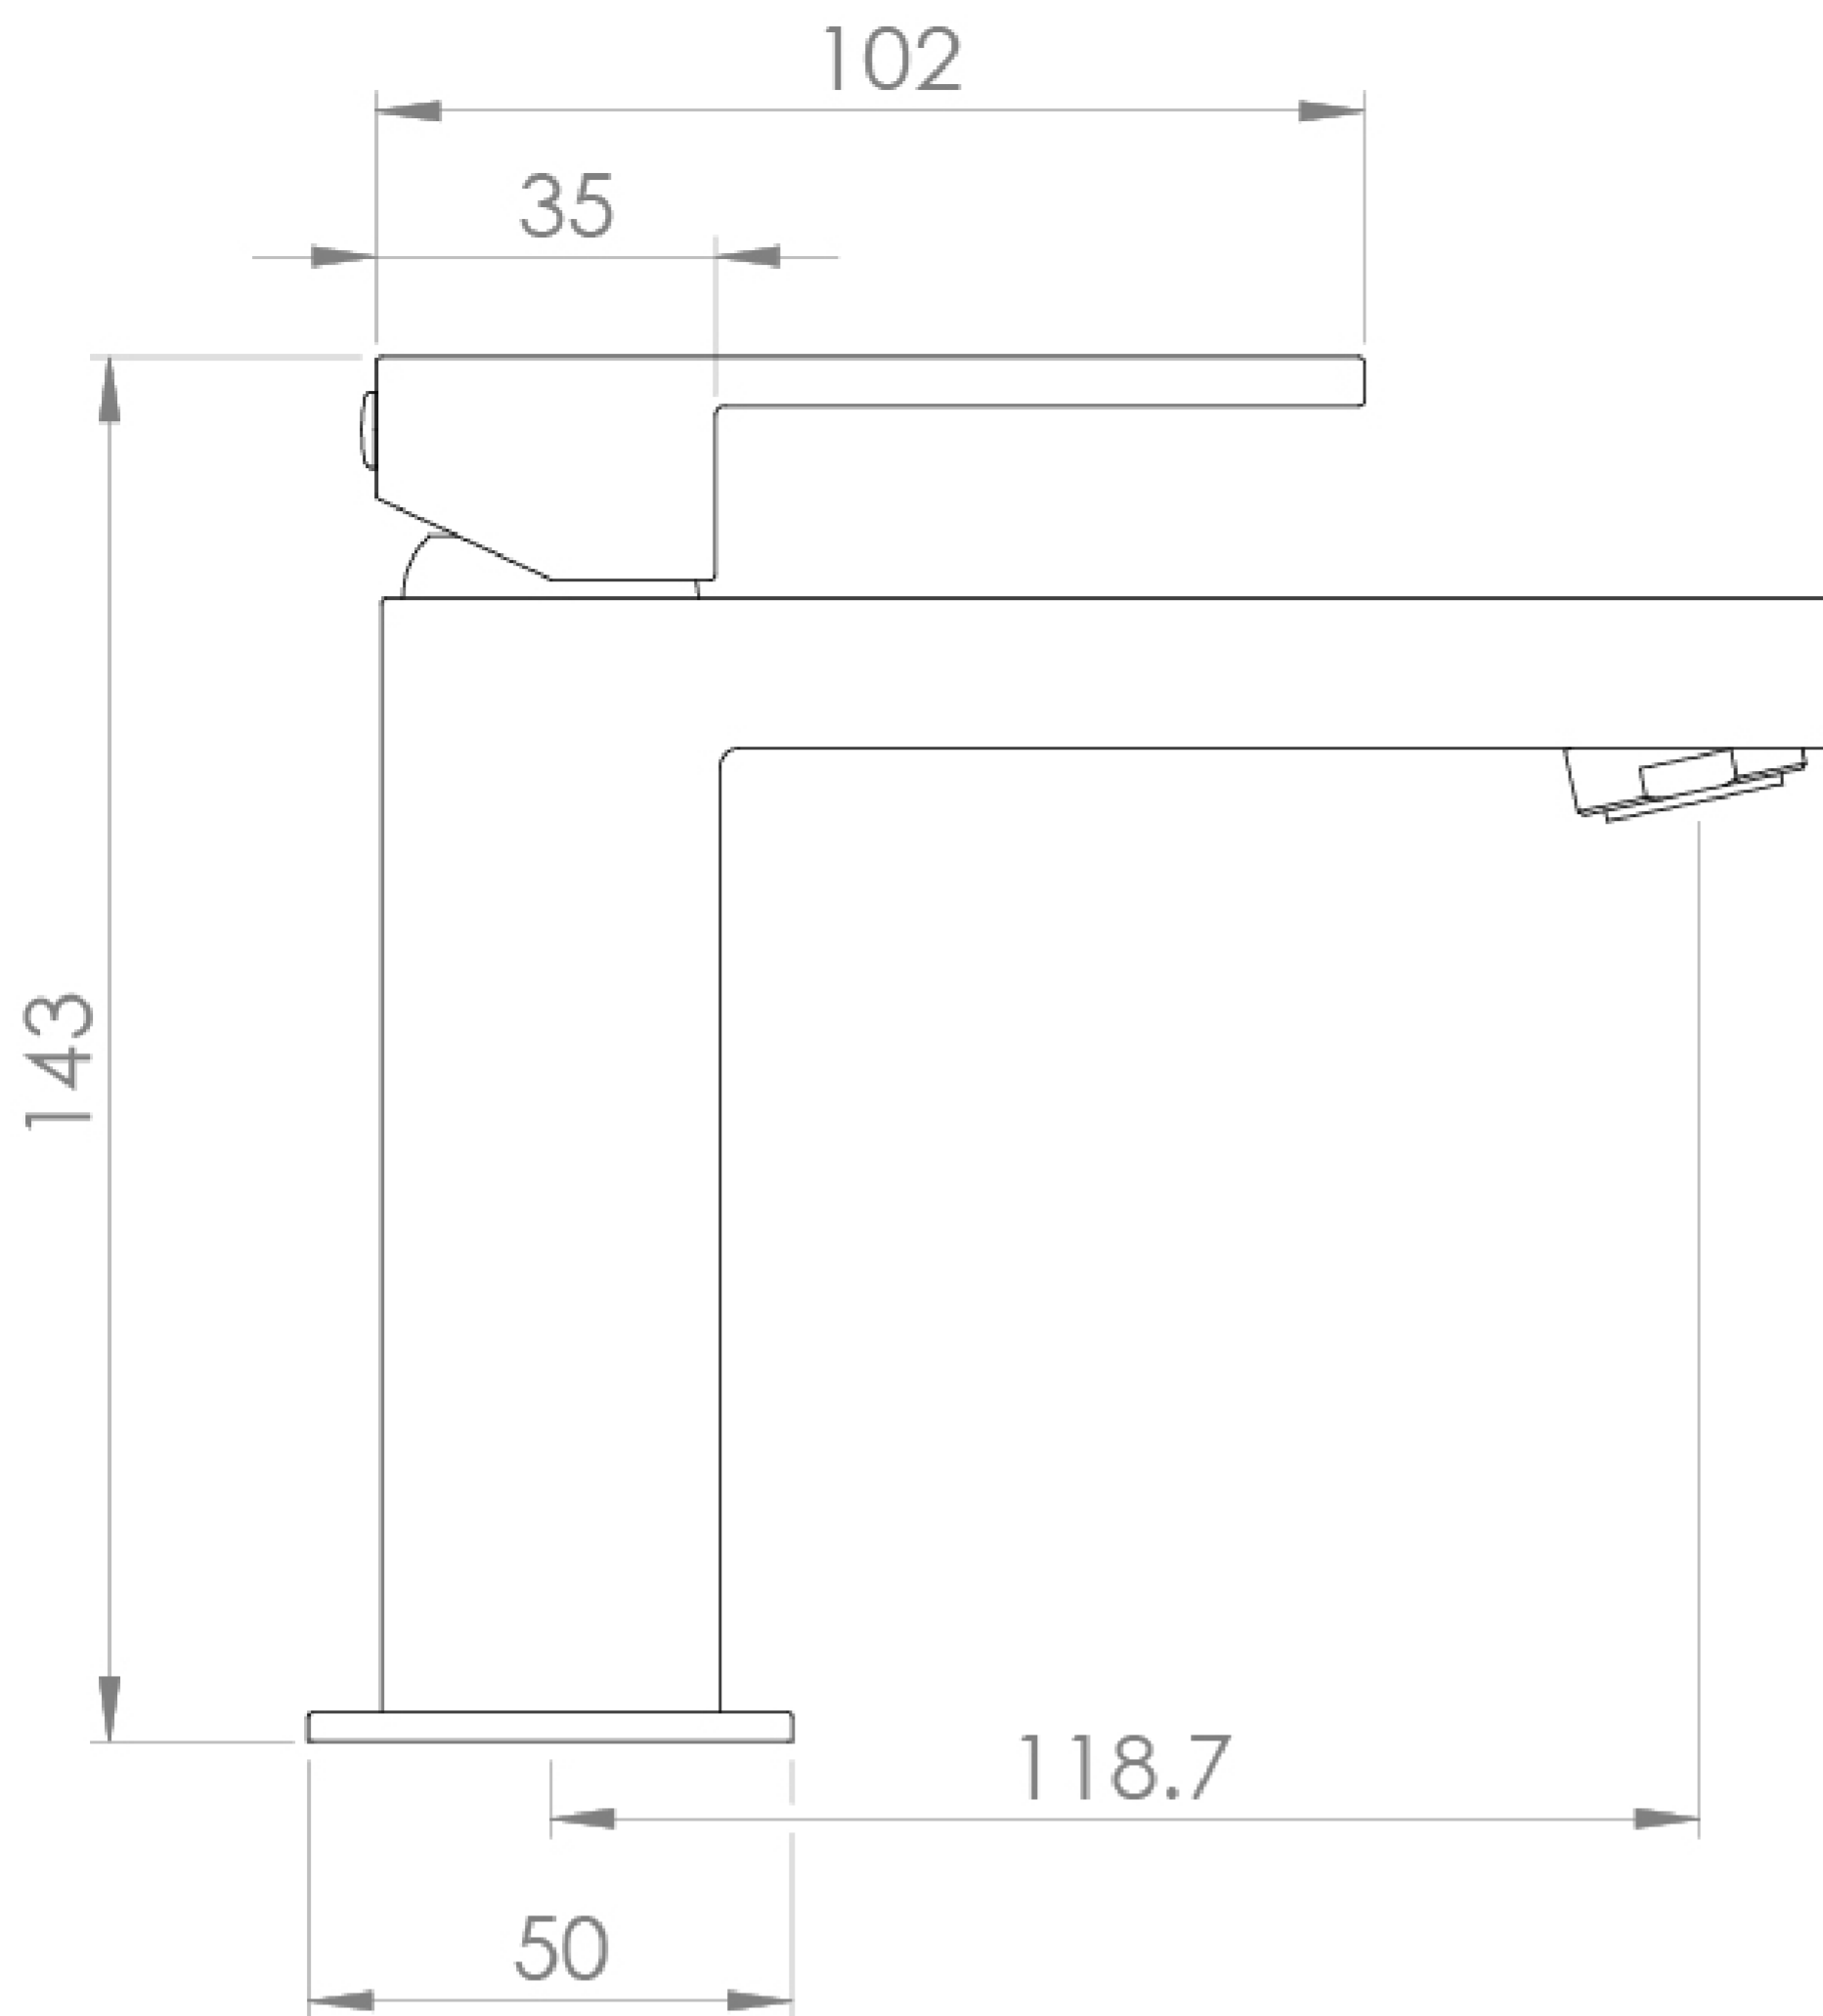

## PRODUCT INFORMATION

<b>Width:</b>	50mm
<b>Finish:</b>	Matte Black (Electroplated)
<b>Height:</b>	143mm
<b>Depth:</b>	118.7mm
<b>Material:</b>	Brass
<b>Product Type:</b>	Deck Mounted Basin Mixer Tap
<b>Approvals:</b>	WRAS Approved
<b>Weight</b>	1.42kg
<b>Compatible Aerator(s)</b>	M24
<b>Waste</b>	Not included, purchase separately
<b>Guarantee</b>	5 years
<b>Spout Projection (mm)</b>	118.7mm
<b>Material</b>	Brass
<b>Approvals/Standards</b>	WRAS

Waste to be purchased separately.

- 0.2 Bar - Flowrate: 3.1 l/min
- 0.3 Bar - Flowrate: 3.6 l/min
- 0.4 Bar - Flowrate: 4 l/min
- 0.5 Bar - Flowrate: 4.4 l/min
- 1 Bar - Flowrate: 6.2 l/min
- 2 Bar - Flowrate: 8.7 l/min
- 3 Bar - Flowrate: 10.7 l/min
- 4 Bar - Flowrate: 12.4 l/min
- 5 Bar - Flowrate: 13.9 l/min