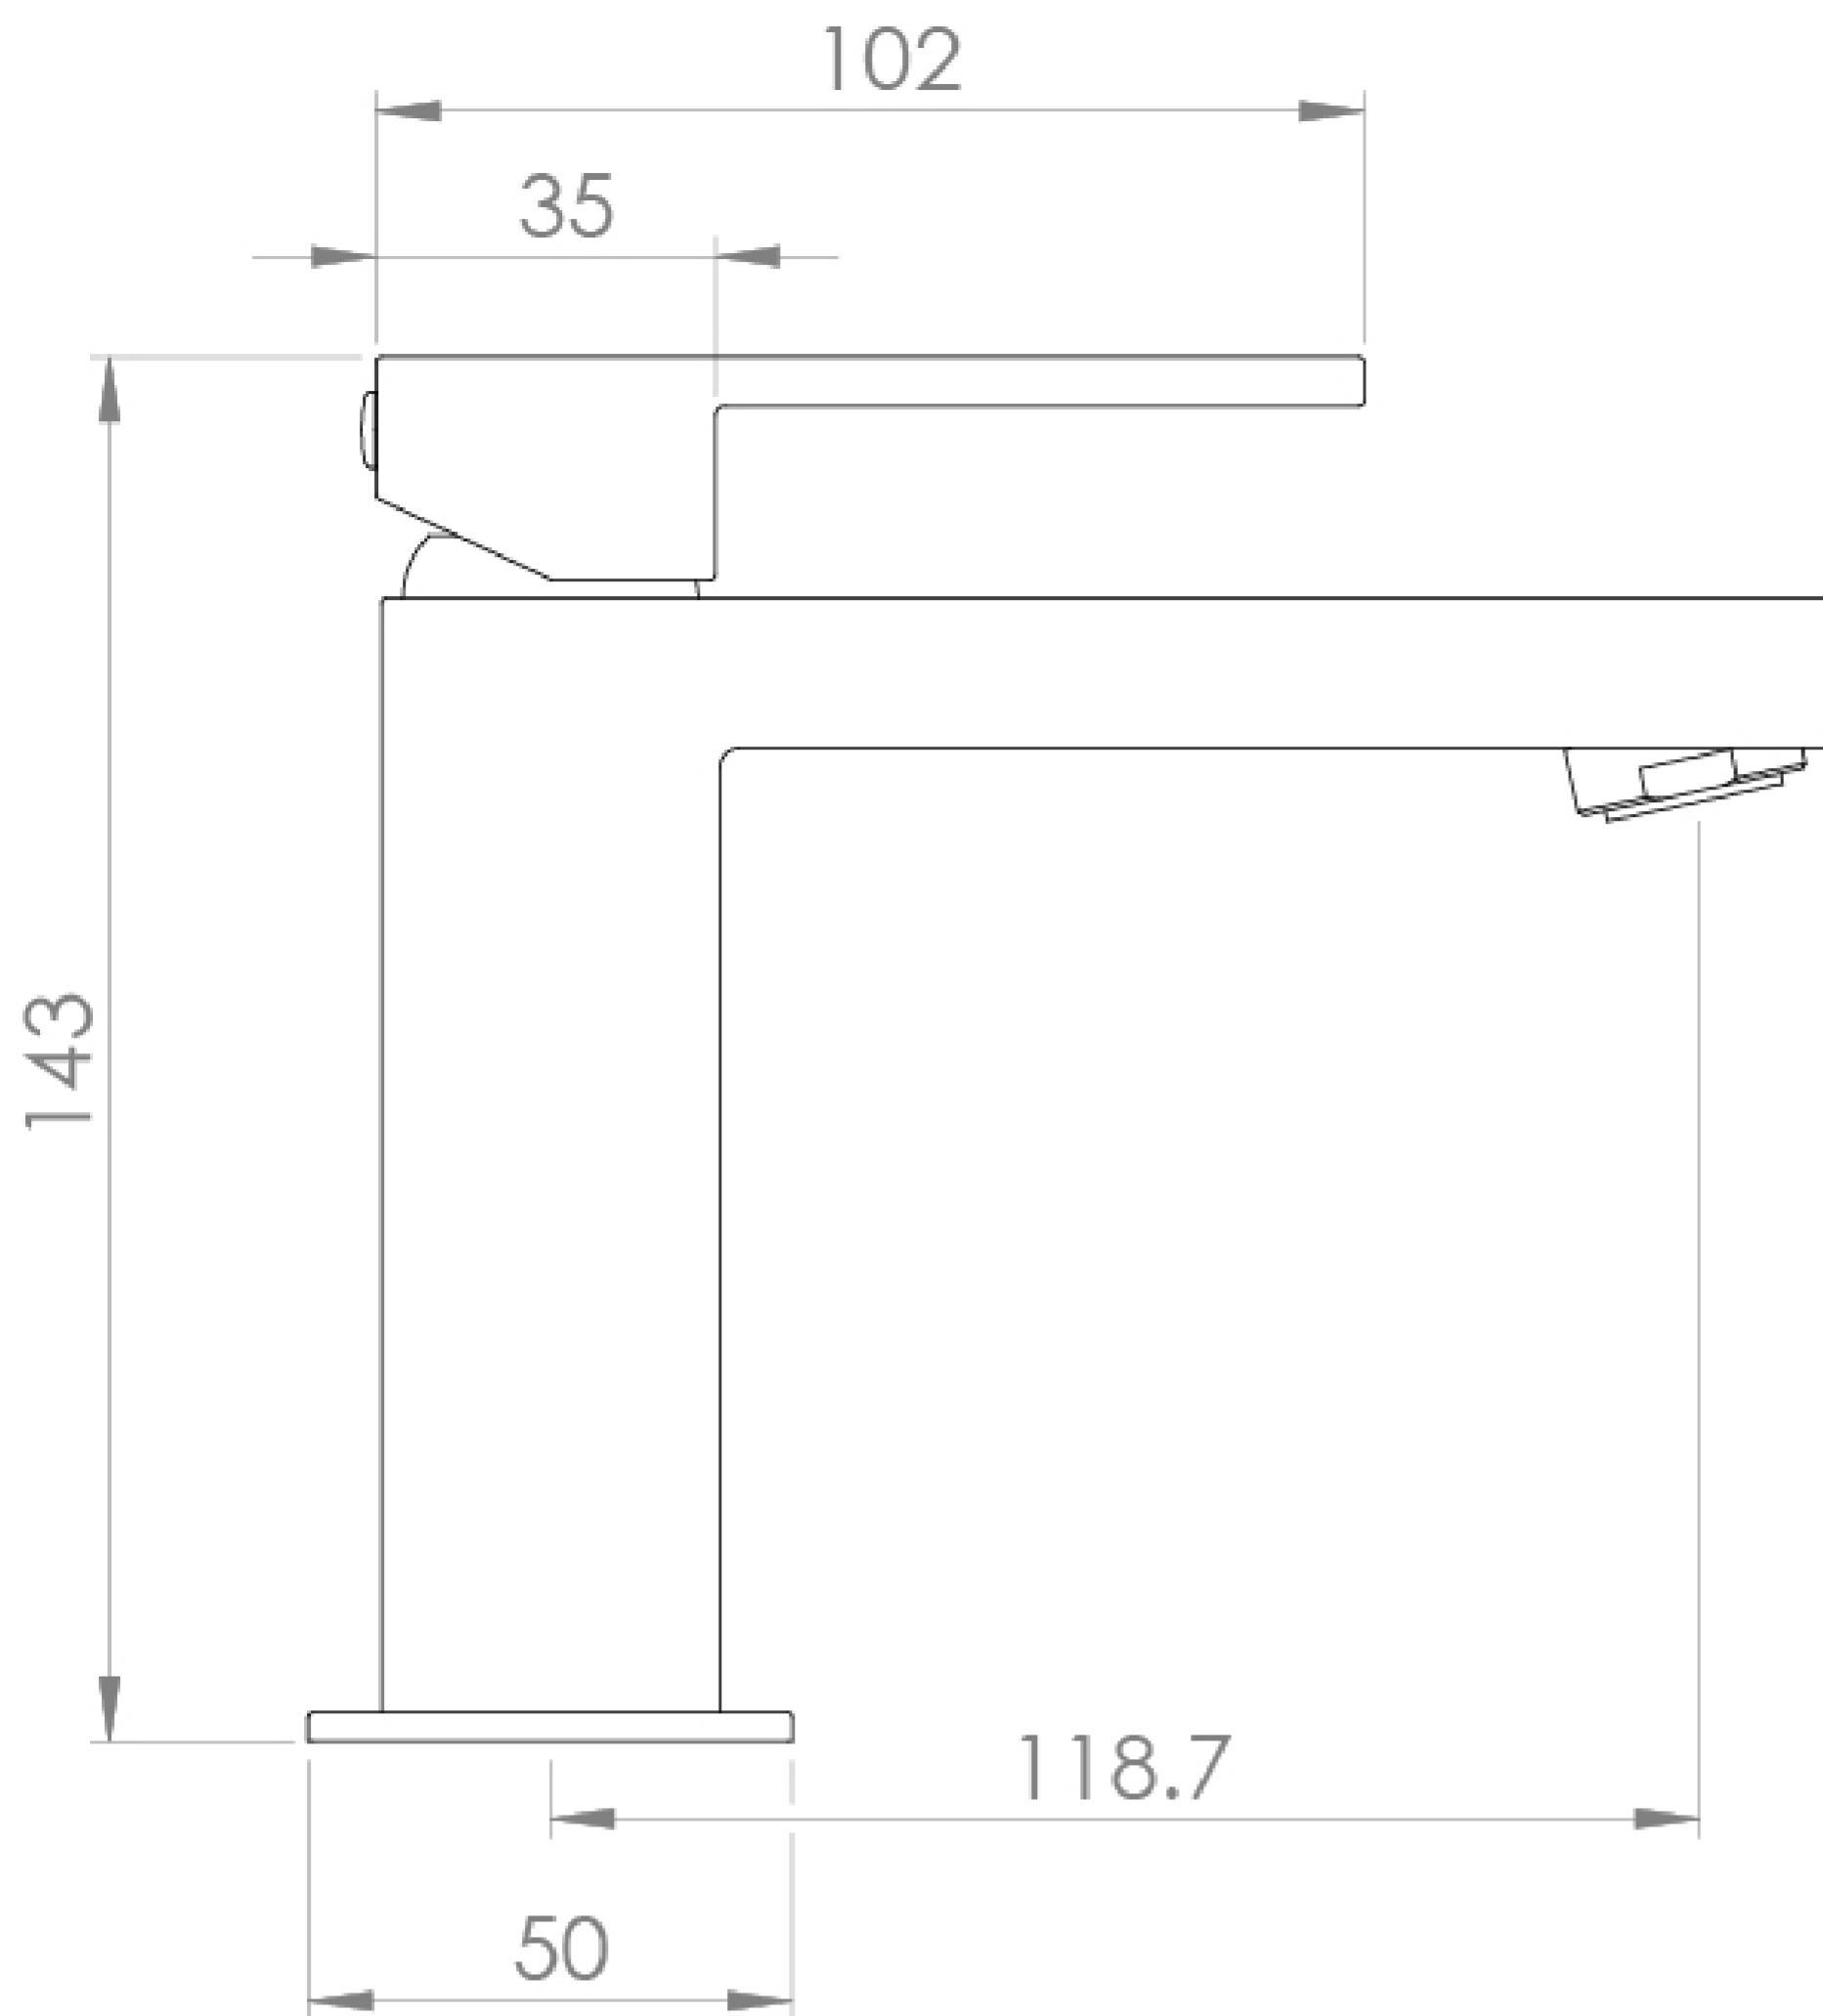

TOOGA BASIN MIXER - MATTE BLACK

Product Code: TO201.MB

PRODUCT INFORMATION

Width:	50mm
Finish:	Matte Black (Electroplated)
Height:	143mm
Depth:	118.7mm
Material:	Brass
Product Type:	Deck Mounted Basin Mixer Tap
Approvals:	WRAS Approved
Weight	1.42kg
Compatible Aerator(s)	M24
Waste	Not included, purchase separately
Guarantee	5 years
Spout Projection (mm)	118.7mm
Material	Brass
Approvals/Standards	WRAS

DESCRIPTION

The TOOGA brassware collection features products that will be the focal point of any bathroom with its sharp, sleek lines.

The TOOGA basin mixer in matte black will work with a variety of our washbasins and units to create a striking vanity set up in any cloakroom or bathroom.

Waste to be purchased separately.

- 0.2 Bar - Flowrate: 3.1 l/min
- 0.3 Bar - Flowrate: 3.6 l/min
- 0.4 Bar - Flowrate: 4 l/min
- 0.5 Bar - Flowrate: 4.4 l/min
- 1 Bar - Flowrate: 6.2 l/min
- 2 Bar - Flowrate: 8.7 l/min
- 3 Bar - Flowrate: 10.7 l/min
- 4 Bar - Flowrate: 12.4 l/min
- 5 Bar - Flowrate: 13.9 l/min