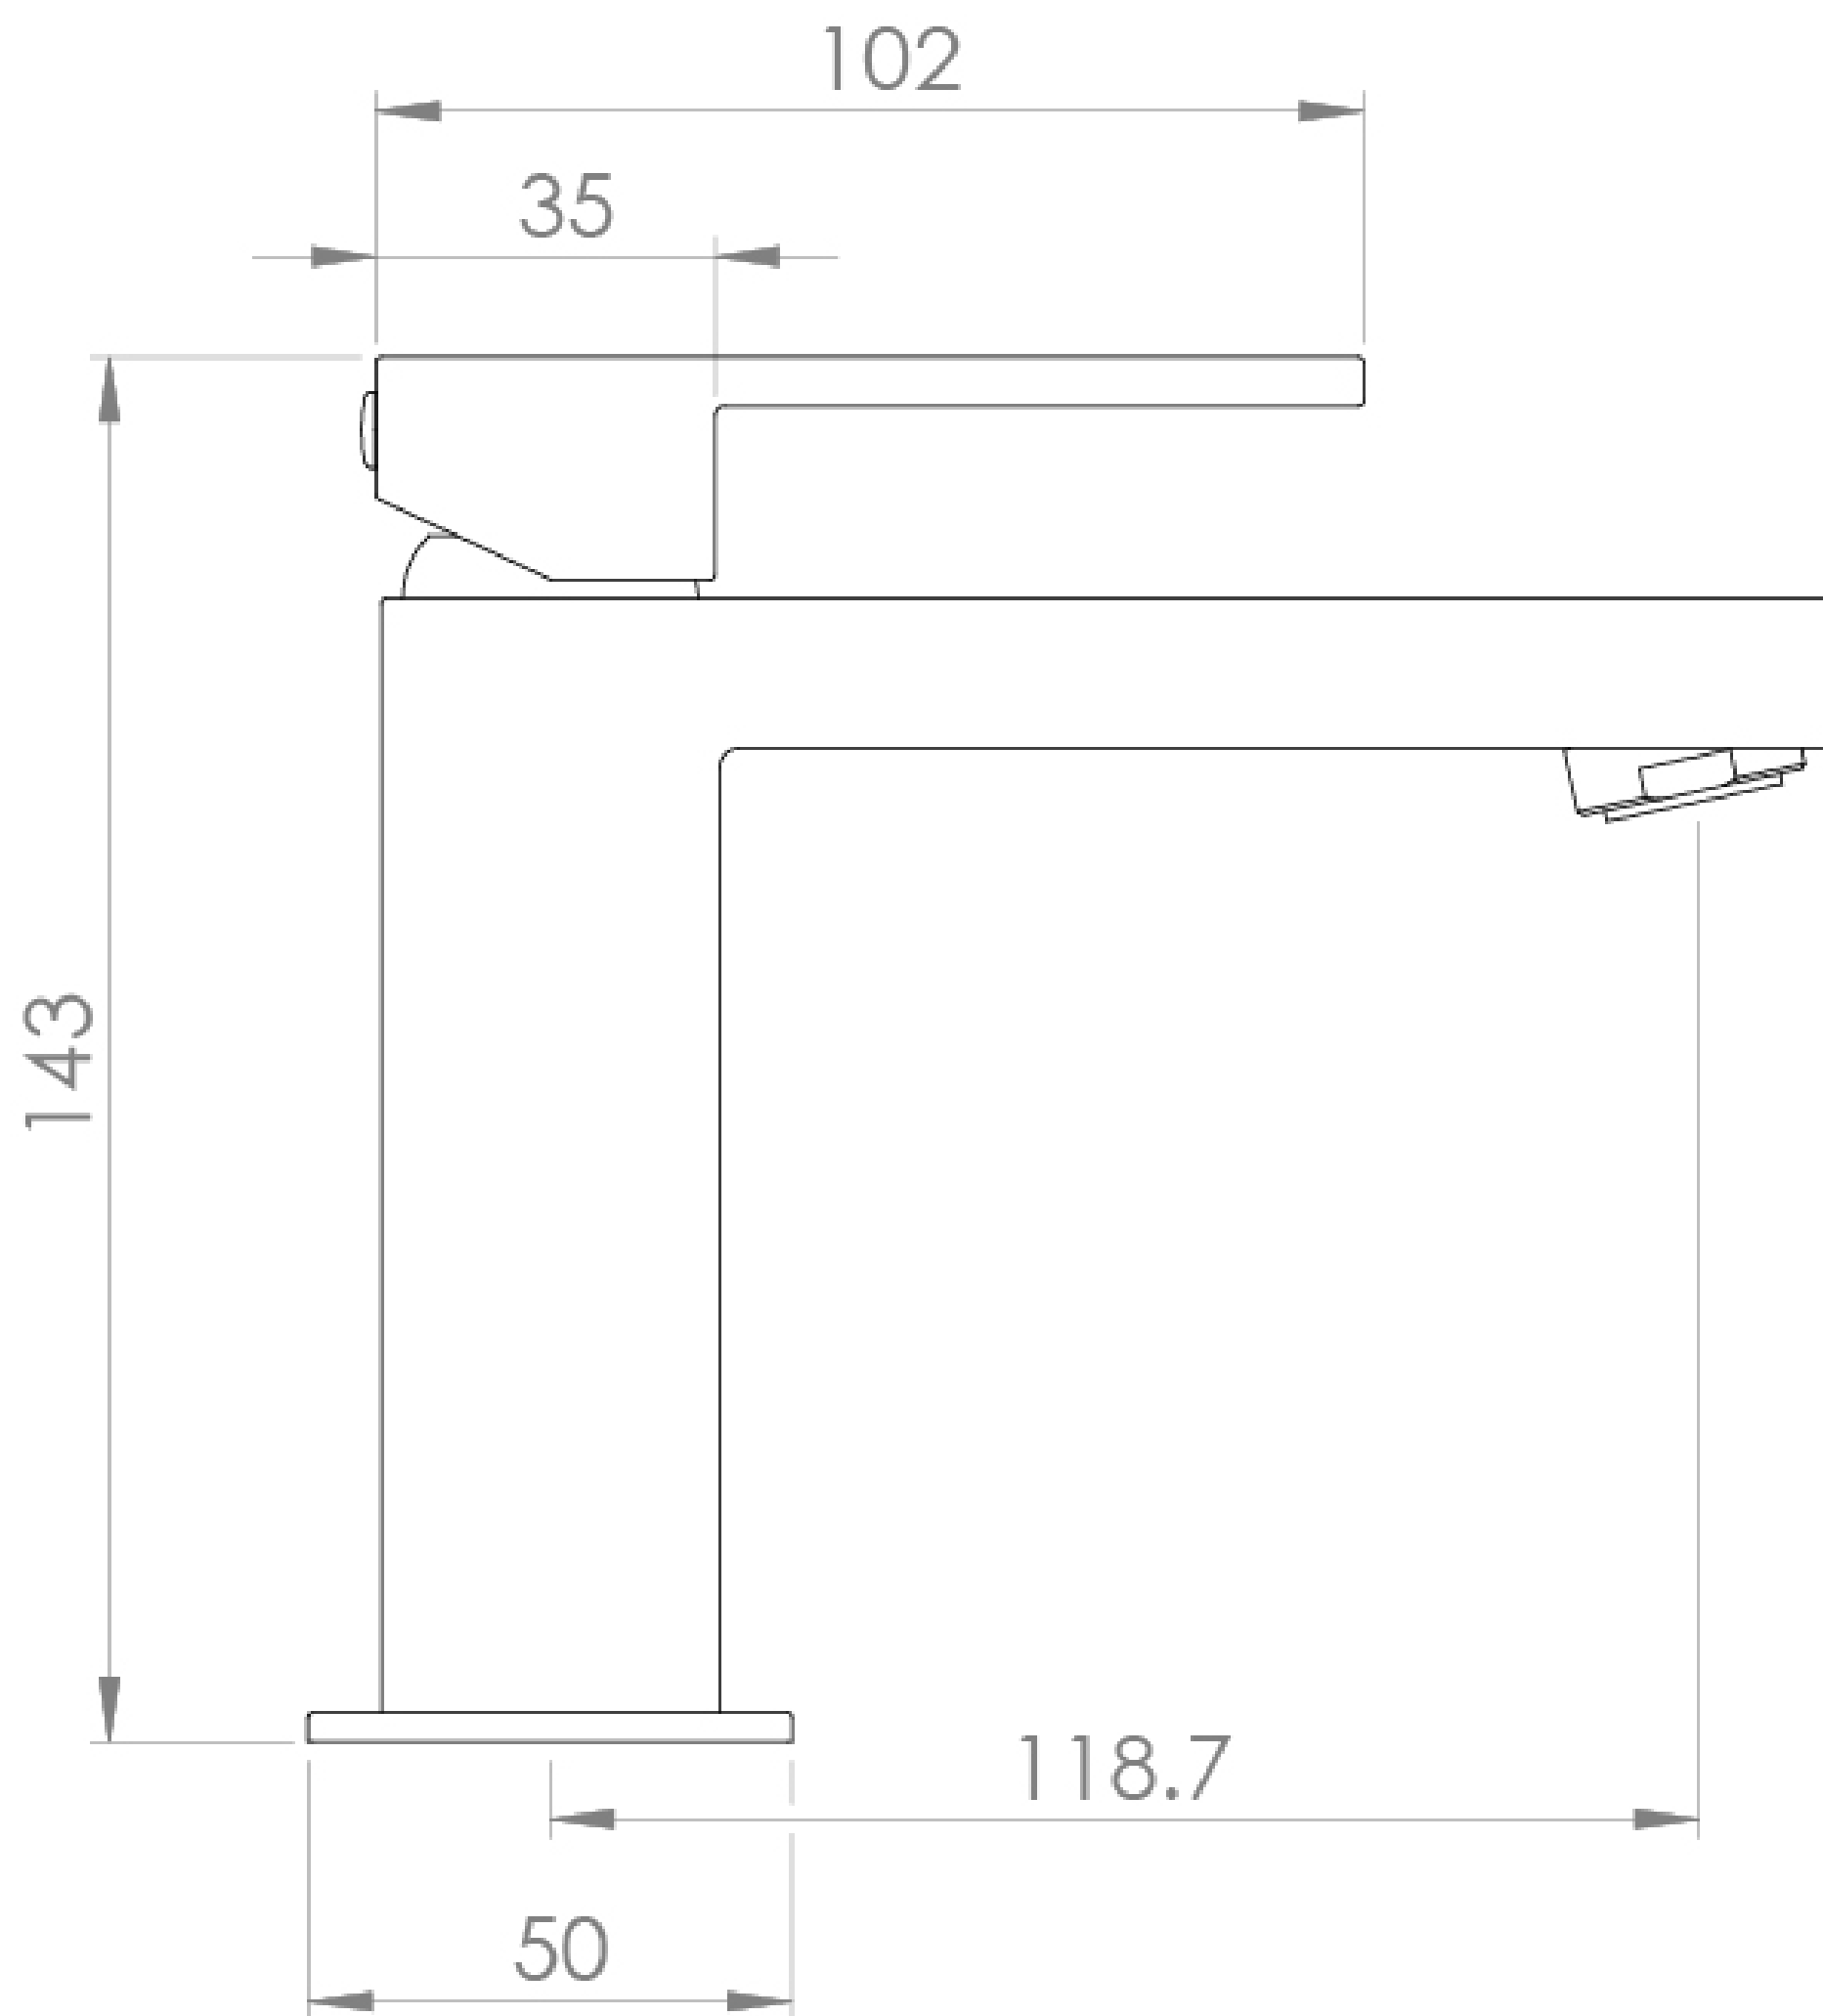

TOOGA BASIN MIXER - MATTE BLACK

Product Code: TO201.MB

PRODUCT INFORMATION

Width:	50mm
Finish:	Matte Black (Electroplated)
Height:	143mm
Depth:	118.7mm
Material:	Brass
Product Type:	Deck Mounted Basin Mixer Tap, Single Lever Basin Mixer
Approvals:	WRAS Approved
Weight	1.42kg
Compatible Aerator(s)	M24
Waste	Not included, purchase separately
Guarantee	5 years
Spout Projection (mm)	118.7mm
Material	Brass
Approvals/Standards	WRAS

DESCRIPTION

The TOOGA brassware collection features products that will be the focal point of any bathroom with its sharp, sleek lines.

The TOOGA basin mixer in matte black will work with a variety of our washbasins and units to create a striking vanity set up in any cloakroom or bathroom.

Waste to be purchased separately.

TECHNICAL DRAWING

FLOW RATE

- 0.2 Bar - Flowrate: 3.1 l/min
- 0.3 Bar - Flowrate: 3.6 l/min
- 0.4 Bar - Flowrate: 4 l/min
- 0.5 Bar - Flowrate: 4.4 l/min
- 1 Bar - Flowrate: 6.2 l/min
- 2 Bar - Flowrate: 8.7 l/min
- 3 Bar - Flowrate: 10.7 l/min
- 4 Bar - Flowrate: 12.4 l/min
- 5 Bar - Flowrate: 13.9 l/min